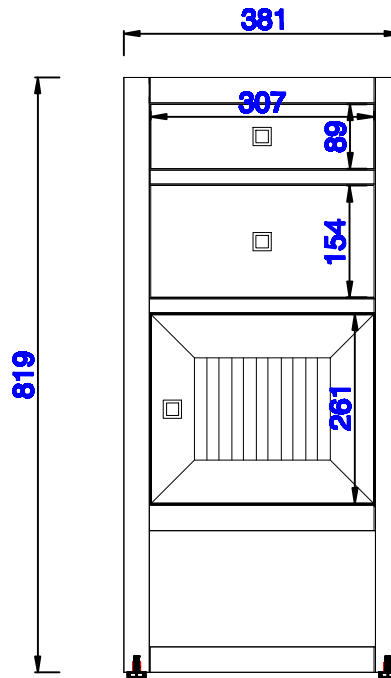

Version:202010

15"

Item Number:
E645-B15R-MCA
E645-B15R-GW

JAMES MARTIN

VANITIES™

Addison 15" Cabinet with
Drawers & Door - Right
Diagrams with Dimensions
page 03 of 03

NOTE ONE: Countertops are not shown in these diagrams . (Cabinet Only)

NOTE TWO: This cabinet does not have a Backsplash.

Please consult our website for Countertop Diagrams: www.jamesmartinvanities.com

Version:202010

381mm

Item Number:
E645-B15R-MCA
E645-B15R-GW

JAMES MARTIN

VANITIES™

Addison 381mm Cabinet with
Drawers & Door - Right
Diagrams with Dimensions
page 01 of 03

NOTE ONE: Countertops are not shown in these diagrams. (Cabinet Only)

NOTE TWO: This cabinet does not have a Backsplash.

Please consult our website for Countertop Diagrams: www.jamesmartinvanities.com

Version:202010

381mm

Item Number:
E645-B15R-MCA
E645-B15R-GW

JAMES MARTIN

VANITIES™

Addison 381mm Cabinet with
Drawers & Door - Right
Diagrams with Dimensions
page 02 of 03