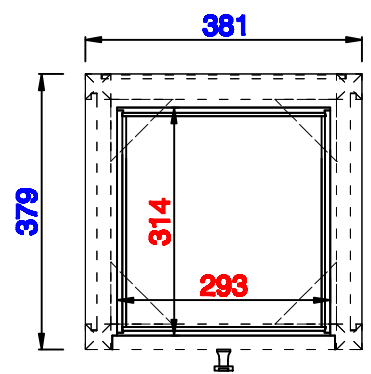

Addison 381mm Cabinet with
Drawers & Door - Right
Diagrams with Dimensions
page 01 of 03

NOTE ONE: Countertops are not shown in these diagrams. (Cabinet Only)

NOTE TWO: This cabinet does not have a Backsplash.

Please consult our website for Countertop Diagrams: www.jamesmartinvanities.com

Version:202010

381mm

Item Number:
E645-B15R-MCA
E645-B15R-GW

JAMES MARTIN

VANITIES™

Addison 381mm Cabinet with
Drawers & Door - Right
Diagrams with Dimensions
page 02 of 03

NOTE ONE: Countertops are not shown in these diagrams . (Cabinet Only)
Please consult our website for Countertop Diagrams: www.jamesmartinvanities.com

Version:202010

381mm

Item Number:
E645-B15R-MCA
E645-B15R-GW

JAMES MARTIN

VANITIES™

Addison 381mm Cabinet with
Drawers & Door - Right
Diagrams with Dimensions
page 03 of 03

NOTE ONE: Countertops are not shown in these diagrams . (Cabinet Only)

NOTE TWO: This cabinet does not have a Backsplash.