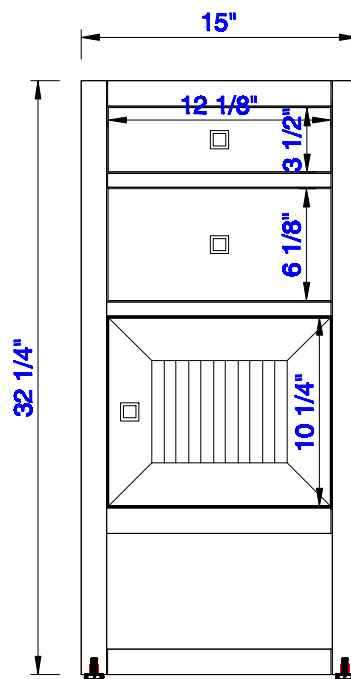

15"

Item Number:
E645-B15R-MCA
E645-B15R-GW

JAMES MARTIN

VANITIES™

Addison 15" Cabinet with
Drawers & Door - Right
Diagrams with Dimensions
page 01 of 03

NOTE ONE: Countertops are not shown in these diagrams. (Cabinet Only)

Addison 15" Cabinet with
Drawers & Door - Right
Diagrams with Dimensions
page 02 of 03

NOTE ONE: Countertops are not shown in these diagrams . (Cabinet Only)
Please consult our website for Countertop Diagrams: www.jamesmartinvanities.com

Version:202010

15"

Item Number:
E645-B15R-MCA
E645-B15R-GW

JAMES MARTIN

VANITIES™

Addison 15" Cabinet with
Drawers & Door - Right
Diagrams with Dimensions
page 03 of 03

NOTE ONE: Countertops are not shown in these diagrams . (Cabinet Only)

Please consult our website for Countertop Diagrams: www.jamesmartinvanities.com

Version:202010

381mm

Item Number:
E645-B15R-MCA
E645-B15R-GW

JAMES MARTIN

VANITIES™

Addison 381mm Cabinet with
Drawers & Door - Right
Diagrams with Dimensions
page 02 of 03