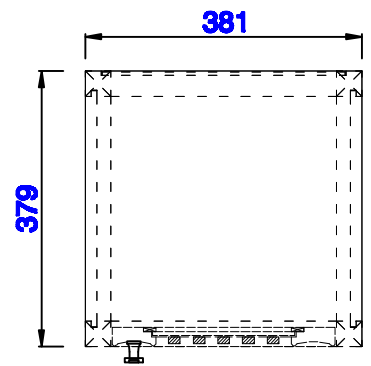

Addison 381mm Cabinet with
Drawers & Door - Right
Diagrams with Dimensions
page 01 of 03

NOTE ONE: Countertops are not shown in these diagrams. (Cabinet Only)

NOTE TWO: This cabinet does not have a Backsplash.

Please consult our website for Countertop Diagrams: www.jamesmartinvanities.com

Version:202010

381mm

Item Number:
E645-B15R-MCA
E645-B15R-GW

JAMES MARTIN

VANITIES™

Addison 381mm Cabinet with
Drawers & Door - Right
Diagrams with Dimensions
page 02 of 03

NOTE ONE: Countertops are not shown in these diagrams . (Cabinet Only)
Please consult our website for Countertop Diagrams: www.jamesmartinvanities.com

Version:202010

381mm

Item Number:
E645-B15R-MCA
E645-B15R-GW

JAMES MARTIN

VANITIES™

Addison 381mm Cabinet with
Drawers & Door - Right
Diagrams with Dimensions
page 03 of 03

NOTE ONE: Countertops are not shown in these diagrams . (Cabinet Only)

NOTE TWO: This cabinet does not have a Backsplash.