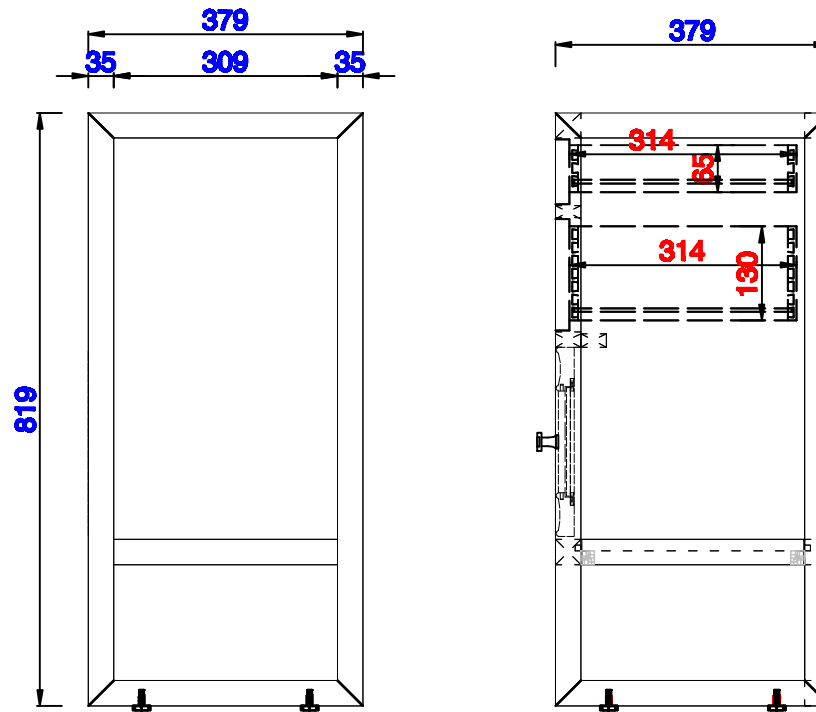

Addison 381mm Cabinet with
Drawers & Door - Right
Diagrams with Dimensions
page 01 of 03

NOTE ONE: Countertops are not shown in these diagrams. (Cabinet Only)

NOTE TWO: This cabinet does not have a Backsplash.

Please consult our website for Countertop Diagrams: www.jamesmartinvanities.com

Version:202010

381mm

Item Number:
E645-B15R-MCA
E645-B15R-GW

JAMES MARTIN

VANITIES™

Addison 381mm Cabinet with
Drawers & Door - Right
Diagrams with Dimensions
page 02 of 03

NOTE ONE: Countertops are not shown in these diagrams . (Cabinet Only)
Please consult our website for Countertop Diagrams: www.jamesmartinvanities.com

Version:202010

381mm

Item Number:
E645-B15R-MCA
E645-B15R-GW

JAMES MARTIN

VANITIES™

Addison 381mm Cabinet with
Drawers & Door - Right
Diagrams with Dimensions
page 03 of 03

NOTE ONE: Countertops are not shown in these diagrams . (Cabinet Only)

NOTE TWO: This cabinet does not have a Backsplash.