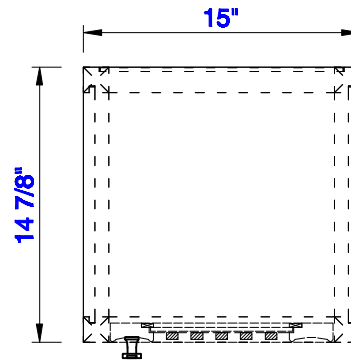

15"

Item Number:
E645-B15R-MCA
E645-B15R-GW

JAMES MARTIN

VANITIES™

Addison 15" Cabinet with
Drawers & Door - Right
Diagrams with Dimensions
page 01 of 03

NOTE ONE: Countertops are not shown in these diagrams. (Cabinet Only)

Addison 15" Cabinet with
Drawers & Door - Right
Diagrams with Dimensions
page 02 of 03

NOTE ONE: Countertops are not shown in these diagrams . (Cabinet Only)
Please consult our website for Countertop Diagrams: www.jamesmartinvanities.com

Version:202010

15"

Item Number:
E645-B15R-MCA
E645-B15R-GW

JAMES MARTIN

VANITIES™

Addison 15" Cabinet with
Drawers & Door - Right
Diagrams with Dimensions
page 03 of 03

NOTE ONE: Countertops are not shown in these diagrams . (Cabinet Only)

Please consult our website for Countertop Diagrams: www.jamesmartinvanities.com

Version:202010

381mm

Item Number:
E645-B15R-MCA
E645-B15R-GW

JAMES MARTIN

VANITIES™

Addison 381mm Cabinet with
Drawers & Door - Right
Diagrams with Dimensions
page 02 of 03