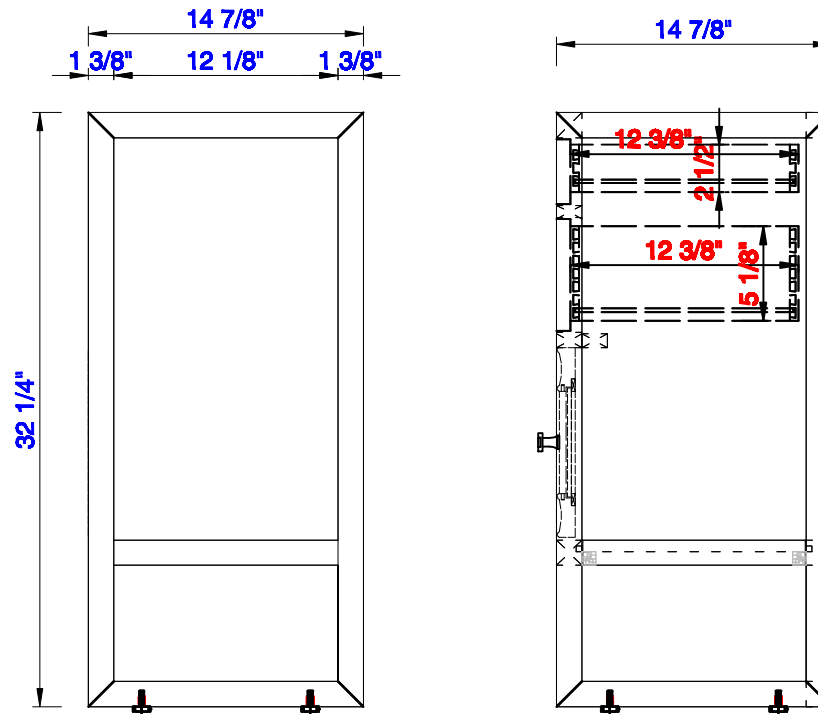

15"

Item Number:
E645-B15R-MCA
E645-B15R-GW

JAMES MARTIN

VANITIES™

Addison 15" Cabinet with
Drawers & Door - Right
Diagrams with Dimensions
page 01 of 03

NOTE ONE: Countertops are not shown in these diagrams. (Cabinet Only)

Addison 15" Cabinet with
Drawers & Door - Right
Diagrams with Dimensions
page 02 of 03

NOTE ONE: Countertops are not shown in these diagrams . (Cabinet Only)
Please consult our website for Countertop Diagrams: www.jamesmartinvanities.com

Version:202010

15"

Item Number:
E645-B15R-MCA
E645-B15R-GW

JAMES MARTIN

VANITIES™

Addison 15" Cabinet with
Drawers & Door - Right
Diagrams with Dimensions
page 03 of 03

NOTE ONE: Countertops are not shown in these diagrams . (Cabinet Only)

Addison 381mm Cabinet with
Drawers & Door - Right
Diagrams with Dimensions
page 01 of 03

NOTE ONE: Countertops are not shown in these diagrams. (Cabinet Only)

NOTE TWO: This cabinet does not have a Backsplash.