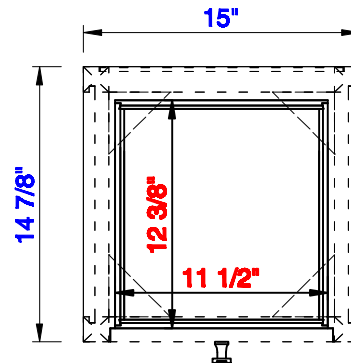

15"

Item Number:
E645-B15R-MCA
E645-B15R-GW

JAMES MARTIN

VANITIES™

Addison 15" Cabinet with
Drawers & Door - Right
Diagrams with Dimensions
page 01 of 03

NOTE ONE: Countertops are not shown in these diagrams. (Cabinet Only)

NOTE TWO: This cabinet does not have a Backsplash.

Please consult our website for Countertop Diagrams: www.jamesmartinvanities.com

Version:202010

15"

Item Number:
E645-B15R-MCA
E645-B15R-GW

JAMES MARTIN

VANITIES™

Addison 15" Cabinet with
Drawers & Door - Right
Diagrams with Dimensions
page 02 of 03

NOTE ONE: Countertops are not shown in these diagrams . (Cabinet Only)
Please consult our website for Countertop Diagrams: www.jamesmartinvanities.com

Version:202010

15"

Item Number:
E645-B15R-MCA
E645-B15R-GW

JAMES MARTIN

VANITIES™

Addison 15" Cabinet with
Drawers & Door - Right
Diagrams with Dimensions
page 03 of 03

NOTE ONE: Countertops are not shown in these diagrams . (Cabinet Only)