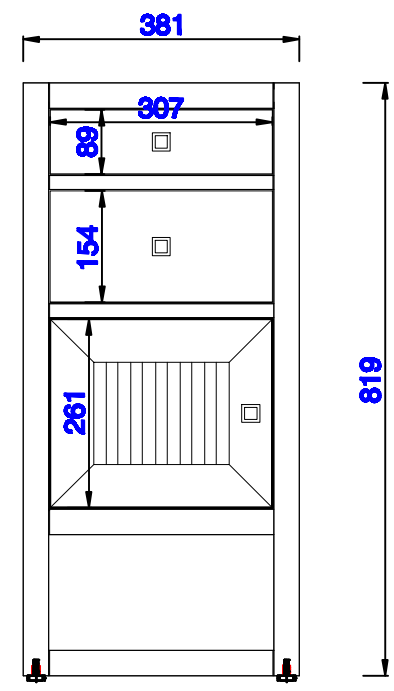

JAMES MARTIN

VANITIES™

Addison 15" Cabinet with  
Drawers & Door -Left  
Diagrams with Dimensions  
page 02 of 03

NOTE ONE: Countertops are not shown in these diagrams . (Cabinet Only)  
Please consult our website for Countertop Diagrams: [www.jamesmartinvanities.com](http://www.jamesmartinvanities.com)

Version:202010

15"

Item Number:  
E645-B15L-MCA  
E645-B15L-GW

JAMES MARTIN

VANITIES™

Addison 15" Cabinet with  
Drawers & Door - Left  
Diagrams with Dimensions  
page 03 of 03

**NOTE ONE:** Countertops are not shown in these diagrams . (Cabinet Only)

**NOTE TWO:** This cabinet does not have a Backsplash.

Please consult our website for Countertop Diagrams: [www.jamesmartinvanities.com](http://www.jamesmartinvanities.com)

Version:202010

381mm

Item Number:  
E645-B15L-MCA  
E645-B15L-GW

JAMES MARTIN

VANITIES™

Addison 381mm Cabinet with  
Drawers & Door - Left  
Diagrams with Dimensions  
page 01 of 03

**NOTE ONE:** Countertops are not shown in these diagrams. (Cabinet Only)

**NOTE TWO:** This cabinet does not have a Backsplash.