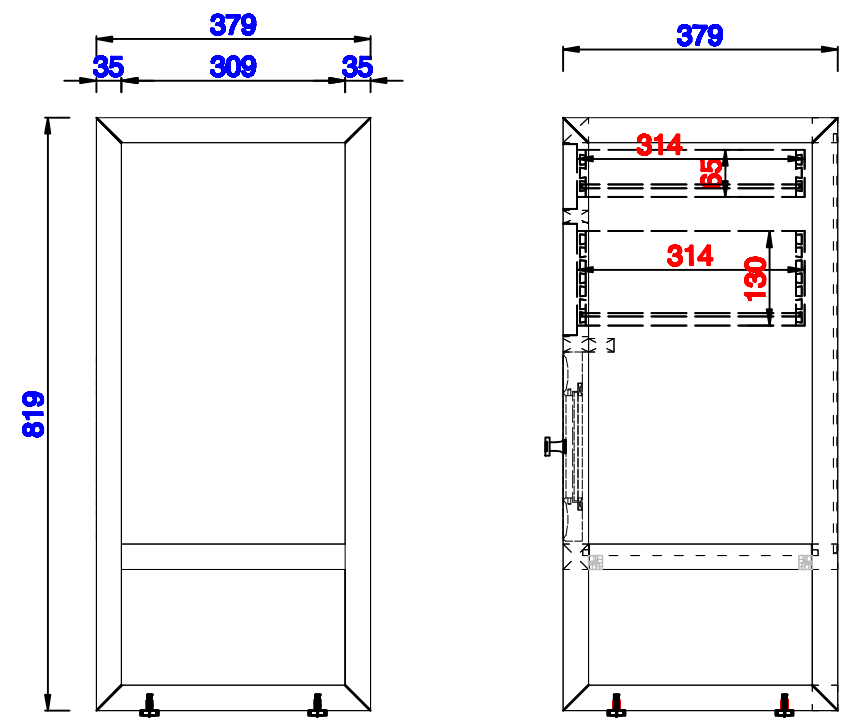

15"

Item Number:  
E645-B15L-MCA  
E645-B15L-GW

JAMES MARTIN

VANITIES™

Addison 15" Cabinet with  
Drawers & Door - Left  
Diagrams with Dimensions  
page 01 of 03

NOTE ONE: Countertops are not shown in these diagrams. (Cabinet Only)

Please consult our website for Countertop Diagrams: [www.jamesmartinvanities.com](http://www.jamesmartinvanities.com)

Version:202010

381mm

Item Number:  
E645-B15L-MCA  
E645-B15L-GW

JAMES MARTIN

VANITIES™

Addison 381mm Cabinet with  
Drawers & Door - Left  
Diagrams with Dimensions  
page 02 of 03

**NOTE ONE:** Countertops are not shown in these diagrams . (Cabinet Only)  
Please consult our website for Countertop Diagrams: [www.jamesmartinvanities.com](http://www.jamesmartinvanities.com)

Version:202010

381mm

Item Number:  
E645-B15L-MCA  
E645-B15L-GW

JAMES MARTIN

VANITIES™

Addison 381mm Cabinet with  
Drawers & Door - Left  
Diagrams with Dimensions  
page 03 of 03

NOTE ONE: Countertops are not shown in these diagrams . (Cabinet Only)