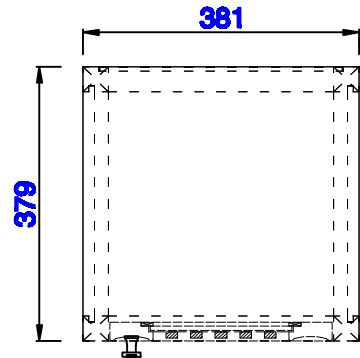

JAMES MARTIN

VANITIES™

Addison 381mm Cabinet with  
Drawers & Door - Left  
Diagrams with Dimensions  
page 01 of 03

**NOTE ONE:** Countertops are not shown in these diagrams. (Cabinet Only)

**NOTE TWO:** This cabinet does not have a Backsplash.

Please consult our website for Countertop Diagrams: [www.jamesmartinvanities.com](http://www.jamesmartinvanities.com)

Version:202010

381mm

Item Number:  
E645-B15L-MCA  
E645-B15L-GW

JAMES MARTIN

VANITIES™

Addison 381mm Cabinet with  
Drawers & Door - Left  
Diagrams with Dimensions  
page 02 of 03

**NOTE ONE:** Countertops are not shown in these diagrams . (Cabinet Only)  
Please consult our website for Countertop Diagrams: [www.jamesmartinvanities.com](http://www.jamesmartinvanities.com)

Version:202010

381mm

Item Number:  
E645-B15L-MCA  
E645-B15L-GW

JAMES MARTIN

VANITIES™

Addison 381mm Cabinet with  
Drawers & Door - Left  
Diagrams with Dimensions  
page 03 of 03

NOTE ONE: Countertops are not shown in these diagrams . (Cabinet Only)