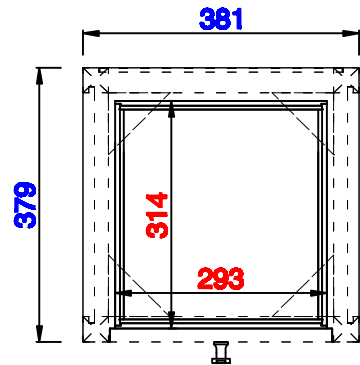

JAMES MARTIN

VANITIES™

Addison 381mm Cabinet with  
Drawers & Door - Left  
Diagrams with Dimensions  
page 01 of 03

**NOTE ONE:** Countertops are not shown in these diagrams. (Cabinet Only)

**NOTE TWO:** This cabinet does not have a Backsplash.

Please consult our website for Countertop Diagrams: [www.jamesmartinvanities.com](http://www.jamesmartinvanities.com)

Version:202010

381mm

Item Number:  
E645-B15L-MCA  
E645-B15L-GW

JAMES MARTIN

VANITIES™

Addison 381mm Cabinet with  
Drawers & Door - Left  
Diagrams with Dimensions  
page 02 of 03

**NOTE ONE:** Countertops are not shown in these diagrams . (Cabinet Only)  
Please consult our website for Countertop Diagrams: [www.jamesmartinvanities.com](http://www.jamesmartinvanities.com)

Version:202010

381mm

Item Number:  
E645-B15L-MCA  
E645-B15L-GW

JAMES MARTIN

VANITIES™

Addison 381mm Cabinet with  
Drawers & Door - Left  
Diagrams with Dimensions  
page 03 of 03

NOTE ONE: Countertops are not shown in these diagrams . (Cabinet Only)