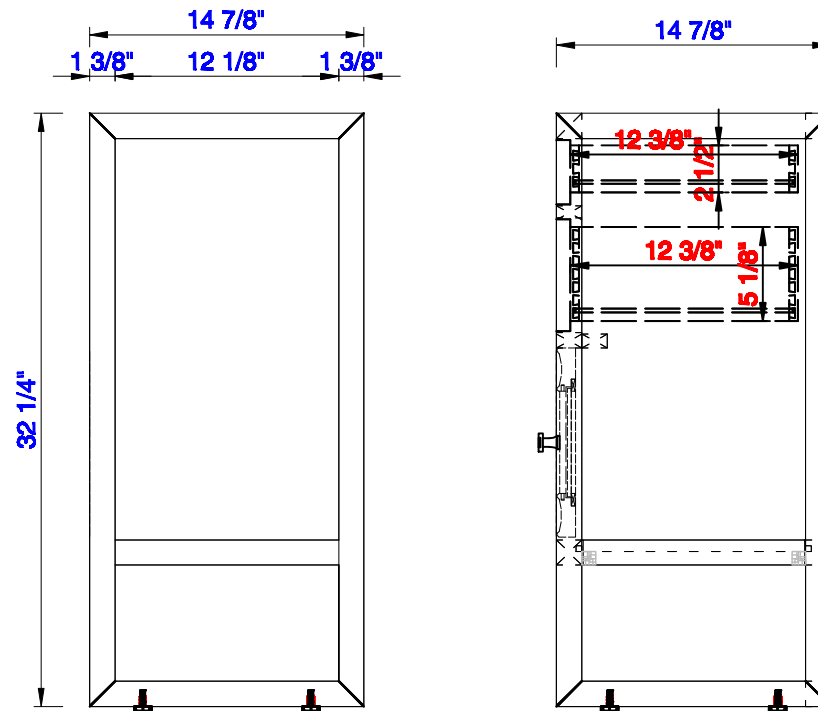

15"

Item Number:  
E645-B15L-MCA  
E645-B15L-GW

JAMES MARTIN

VANITIES™

Addison 15" Cabinet with  
Drawers & Door - Left  
Diagrams with Dimensions  
page 01 of 03

NOTE ONE: Countertops are not shown in these diagrams. (Cabinet Only)

JAMES MARTIN

VANITIES™

Addison 15" Cabinet with  
Drawers & Door -Left  
Diagrams with Dimensions  
page 02 of 03

NOTE ONE: Countertops are not shown in these diagrams . (Cabinet Only)  
Please consult our website for Countertop Diagrams: [www.jamesmartinvanities.com](http://www.jamesmartinvanities.com)

Version:202010

15"

Item Number:  
E645-B15L-MCA  
E645-B15L-GW

JAMES MARTIN

VANITIES™

Addison 15" Cabinet with  
Drawers & Door - Left  
Diagrams with Dimensions  
page 03 of 03

**NOTE ONE:** Countertops are not shown in these diagrams . (Cabinet Only)

JAMES MARTIN

VANITIES™

Addison 381mm Cabinet with  
Drawers & Door - Left  
Diagrams with Dimensions  
page 01 of 03

**NOTE ONE:** Countertops are not shown in these diagrams. (Cabinet Only)

**NOTE TWO:** This cabinet does not have a Backsplash.