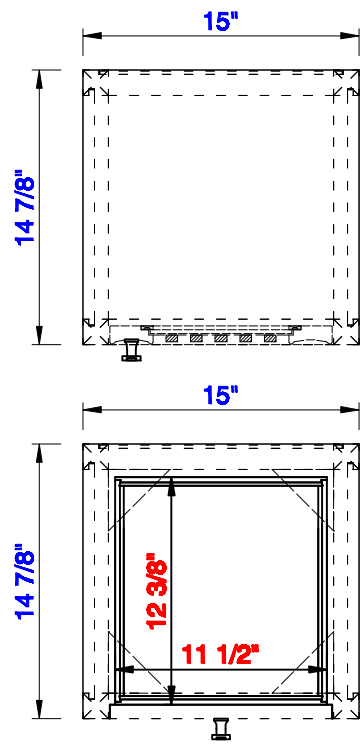

15"

Item Number:  
E645-B15L-MCA  
E645-B15L-GW

JAMES MARTIN

VANITIES™

Addison 15" Cabinet with  
Drawers & Door - Left  
Diagrams with Dimensions  
page 01 of 03

NOTE ONE: Countertops are not shown in these diagrams. (Cabinet Only)

JAMES MARTIN

VANITIES™

Addison 15" Cabinet with  
Drawers & Door -Left  
Diagrams with Dimensions  
page 02 of 03

NOTE ONE: Countertops are not shown in these diagrams . (Cabinet Only)  
Please consult our website for Countertop Diagrams: [www.jamesmartinvanities.com](http://www.jamesmartinvanities.com)

Version:202010

15"

Item Number:  
E645-B15L-MCA  
E645-B15L-GW

JAMES MARTIN

VANITIES™

Addison 15" Cabinet with  
Drawers & Door - Left  
Diagrams with Dimensions  
page 03 of 03

**NOTE ONE:** Countertops are not shown in these diagrams . (Cabinet Only)

Version:202010

381mm

Item Number:  
E645-B15L-MCA  
E645-B15L-GW

JAMES MARTIN

VANITIES™

Addison 381mm Cabinet with  
Drawers & Door - Left  
Diagrams with Dimensions  
page 03 of 03

NOTE ONE: Countertops are not shown in these diagrams . (Cabinet Only)