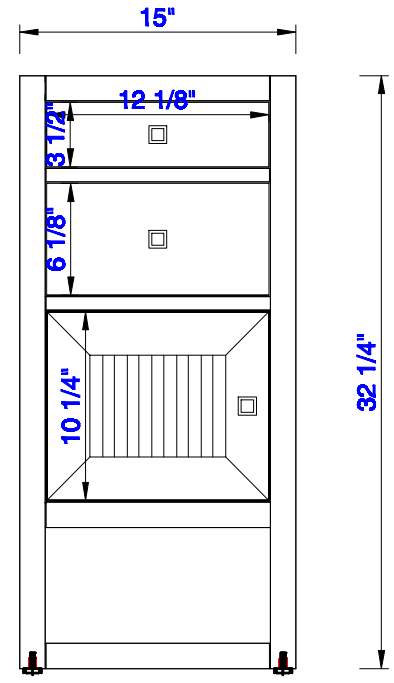

15"

Item Number:  
E645-B15L-MCA  
E645-B15L-GW

JAMES MARTIN

VANITIES™

Addison 15" Cabinet with  
Drawers & Door - Left  
Diagrams with Dimensions  
page 01 of 03

NOTE ONE: Countertops are not shown in these diagrams. (Cabinet Only)

JAMES MARTIN

VANITIES™

Addison 15" Cabinet with  
Drawers & Door -Left  
Diagrams with Dimensions  
page 02 of 03

NOTE ONE: Countertops are not shown in these diagrams . (Cabinet Only)  
Please consult our website for Countertop Diagrams: [www.jamesmartinvanities.com](http://www.jamesmartinvanities.com)

Version:202010

15"

Item Number:  
E645-B15L-MCA  
E645-B15L-GW

JAMES MARTIN

VANITIES™

Addison 15" Cabinet with  
Drawers & Door - Left  
Diagrams with Dimensions  
page 03 of 03

**NOTE ONE:** Countertops are not shown in these diagrams . (Cabinet Only)

Version:202010

381mm

Item Number:  
E645-B15L-MCA  
E645-B15L-GW

JAMES MARTIN

VANITIES™

Addison 381mm Cabinet with  
Drawers & Door - Left  
Diagrams with Dimensions  
page 03 of 03

NOTE ONE: Countertops are not shown in these diagrams . (Cabinet Only)