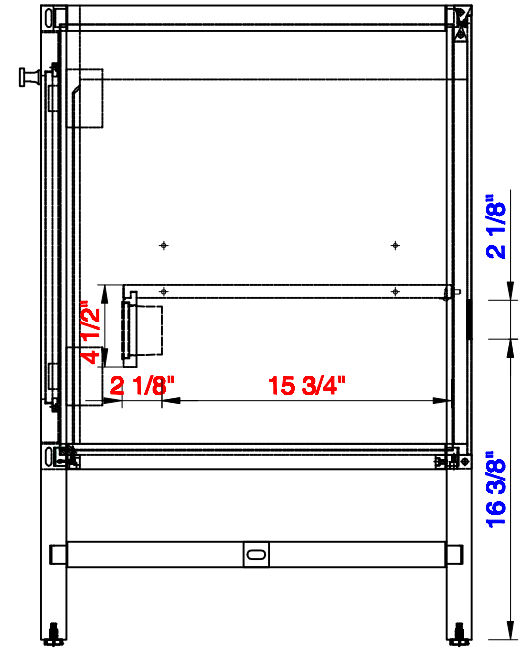

71 7/8"

Item Number:
E444-V72-MCA

JAMES MARTIN

VANITIES™

Addison 71 7/8" Double Cabinet
Diagrams with Dimensions
page 01 of 01

1825mm

Item Number:
E444-V72-MCA

JAMES MARTIN

VANITIES™

Addison 1825mm Double Cabinet
Diagrams with Dimensions
page 01 of 01