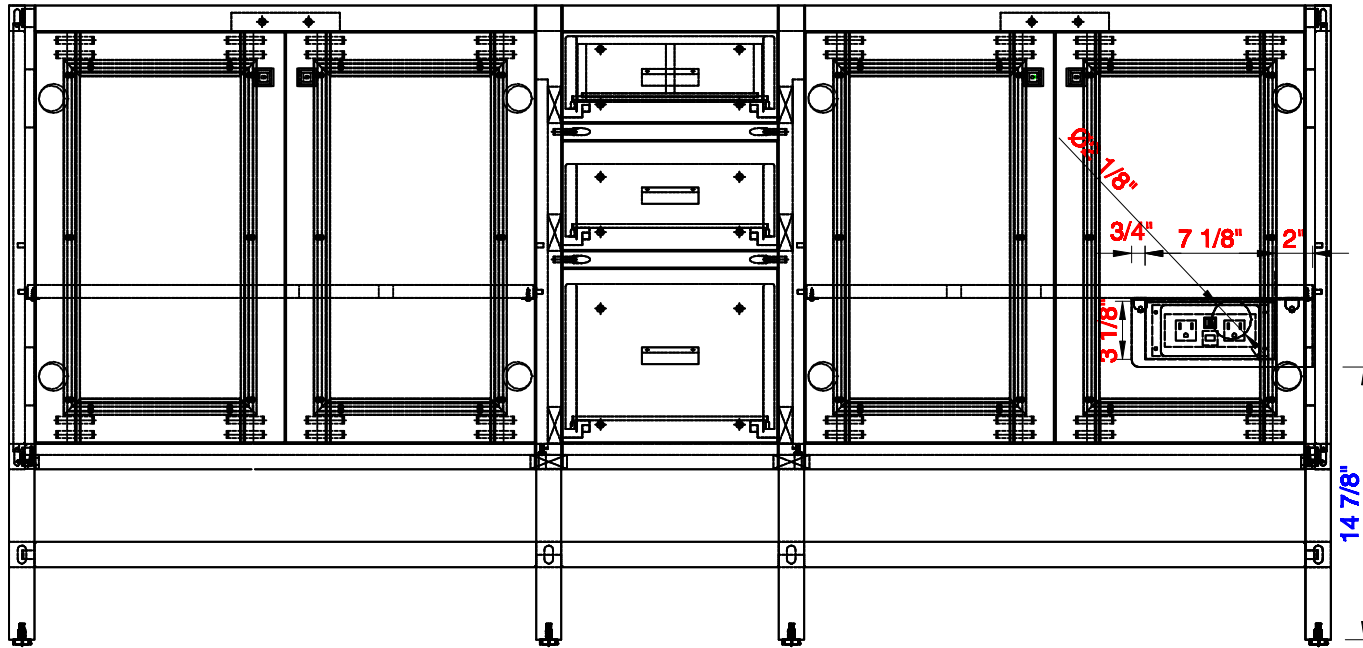

71 7/8"

Item Number:
E444-V72-MCA

JAMES MARTIN

VANITIES™

Addison 71 7/8" Double Cabinet
Diagrams with Dimensions
page 01 of 01

1825mm

Item Number:
E444-V72-MCA

JAMES MARTIN

VANITIES™

Addison 1825mm Double Cabinet
Diagrams with Dimensions
page 01 of 01