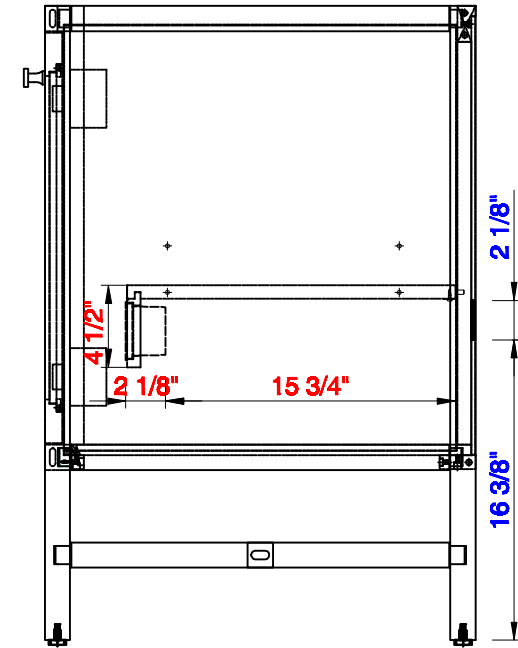

59 7/8"

Item Number:
E444-V60S-MCA

JAMES MARTIN

VANITIES™

Addison 59 7/8" Single Cabinet
Diagrams with Dimensions
page 01 of 01

1520mm

JAMES MARTIN

VANITIES™

Addison 1520mm Single Cabinet
Diagrams with Dimensions
page 01 of 01