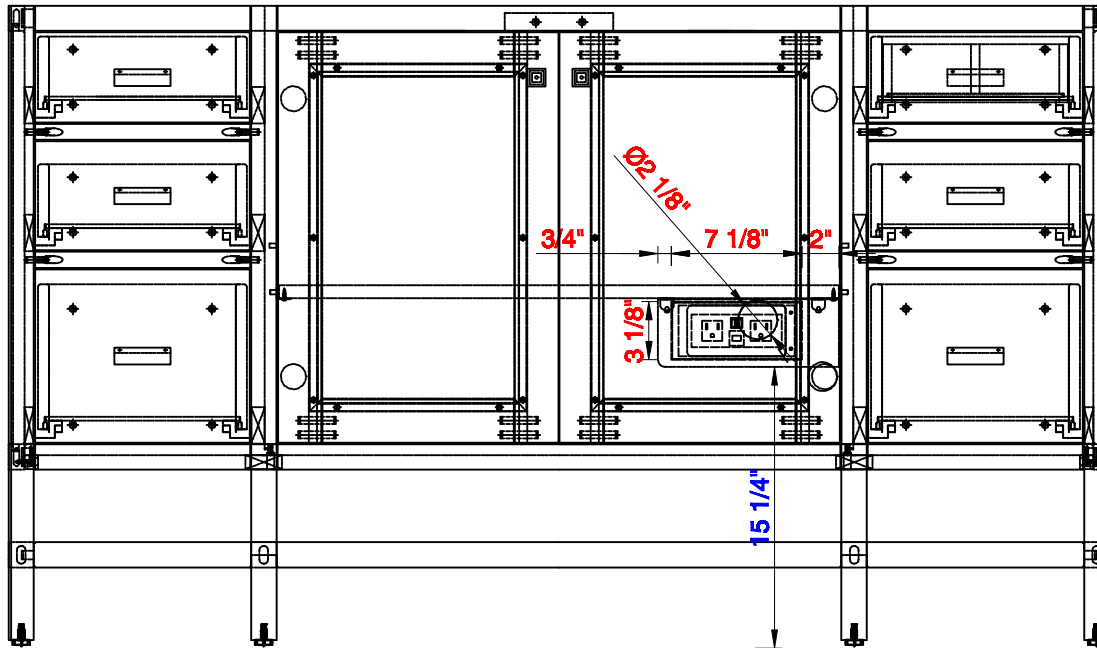

59 7/8"

Item Number:
E444-V60S-MCA

JAMES MARTIN

VANITIES™

Addison 59 7/8" Single Cabinet
Diagrams with Dimensions
page 01 of 01

1520mm

JAMES MARTIN

VANITIES™

Addison 1520mm Single Cabinet
Diagrams with Dimensions
page 01 of 01