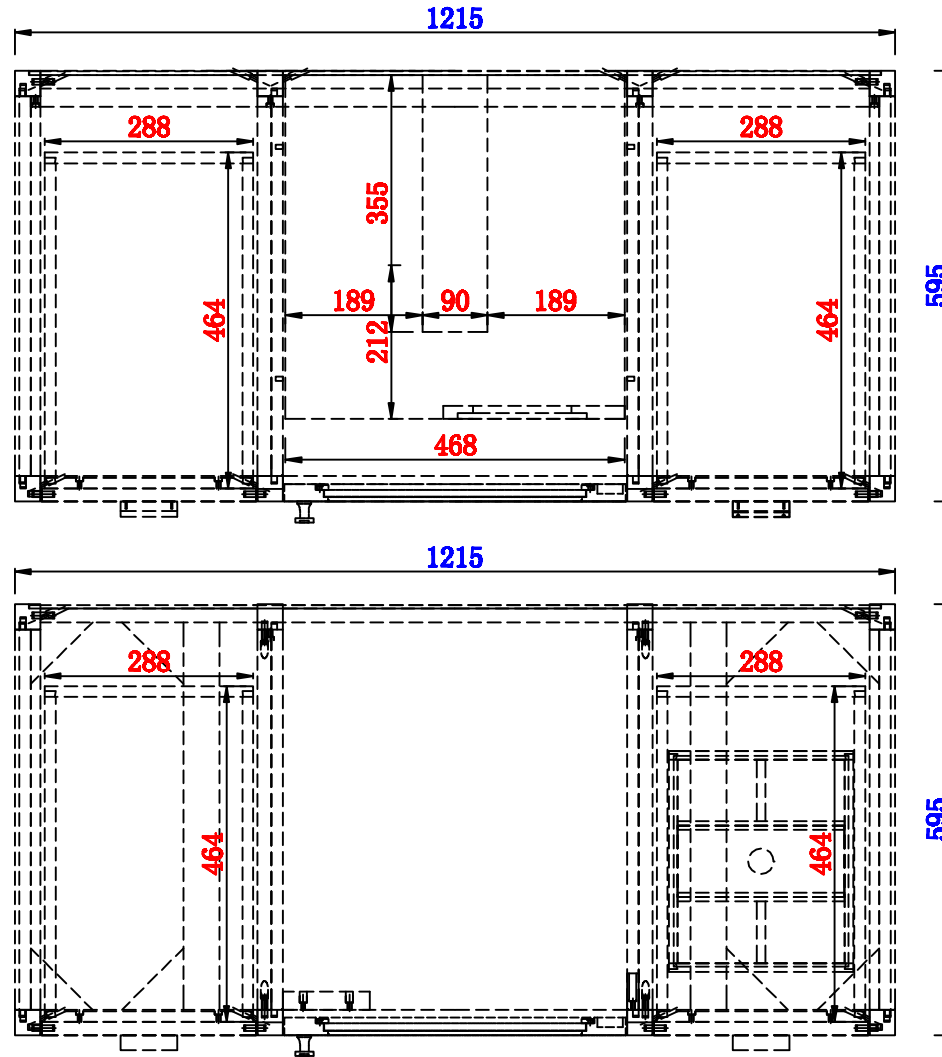

47 7/8"

Item Number:
E444-V48-MCA

JAMES MARTIN

VANITIES™

Addison 47 7/8" Single Cabinet
Diagrams with Dimensions
page 01 of 03

NOTE ONE: Countertops are not shown in these diagrams. (Cabinet Only)

NOTE TWO: This vanity does not have a Backsplash.

Please consult our website for Countertop Diagrams: www.jamesmartinvanities.com

Version:202004

47 7/8"

Item Number:
E444-V48-MCA

JAMES MARTIN

VANITIES™

Addison 47 7/8" Single Cabinet
Diagrams with Dimensions
page 02 of 03

1215mm

Item Number:
E444-V48-MCA

JAMES MARTIN

VANITIES™

Addison 1215mm Single Cabinet
Diagrams with Dimensions
page 02 of 03

NOTE ONE: Countertops are not shown in these diagrams. (Cabinet Only)

NOTE TWO: Internal Shelves (Shown) are designed to align with sinks in James Martin's Optional Countertops. Customer's own countertops and sinks may align differently, and modification may be required. Please consult our website for Countertop Diagrams: www.jamesmartinvanities.com

Version:202004

1215mm

Item Number:
E444-V48-MCA

JAMES MARTIN

VANITIES™

Addison 1215mm Single Cabinet
Diagrams with Dimensions
page 03 of 03

NOTE ONE: Countertops are not shown in these diagrams. (Cabinet Only)