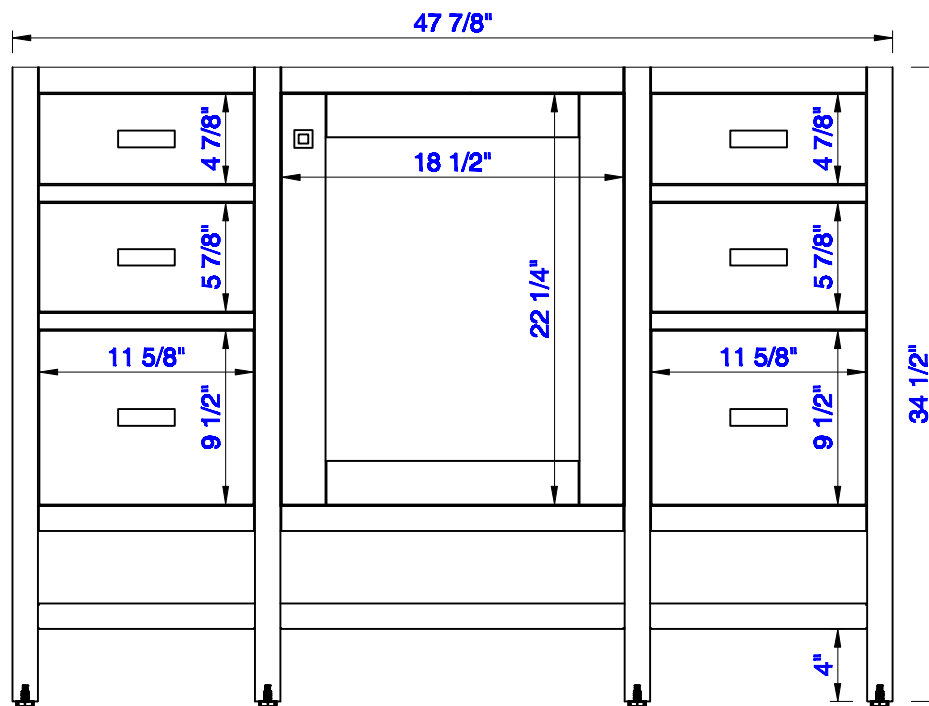

47 7/8"

Item Number:
E444-V48-MCA

JAMES MARTIN

VANITIES™

Addison 47 7/8" Single Cabinet
Diagrams with Dimensions
page 01 of 03

NOTE ONE: Countertops are not shown in these diagrams. (Cabinet Only)

NOTE TWO: This vanity does not have a Backsplash.

Please consult our website for Countertop Diagrams: www.jamesmartinvanities.com

Version:202004

47 7/8"

Item Number:
E444-V48-MCA

JAMES MARTIN

VANITIES™

Addison 47 7/8" Single Cabinet
Diagrams with Dimensions
page 02 of 03

Version:202004

47 7/8"

Item Number:
E444-V48-MCA

JAMES MARTIN

VANITIES™

Addison 47 7/8" Single Cabinet
Diagrams with Dimensions
page 03 of 03

NOTE ONE: Countertops are not shown in these diagrams. (Cabinet Only)

1215mm

Item Number:
E444-V48-MCA

JAMES MARTIN

VANITIES™

Addison 1215mm Single Cabinet
Diagrams with Dimensions
page 02 of 03

NOTE ONE: Countertops are not shown in these diagrams. (Cabinet Only)

NOTE TWO: Internal Shelves (Shown) are designed to align with sinks in James Martin's Optional Countertops. Customer's own countertops and sinks may align differently, and modification may be required. Please consult our website for Countertop Diagrams: www.jamesmartinvanities.com