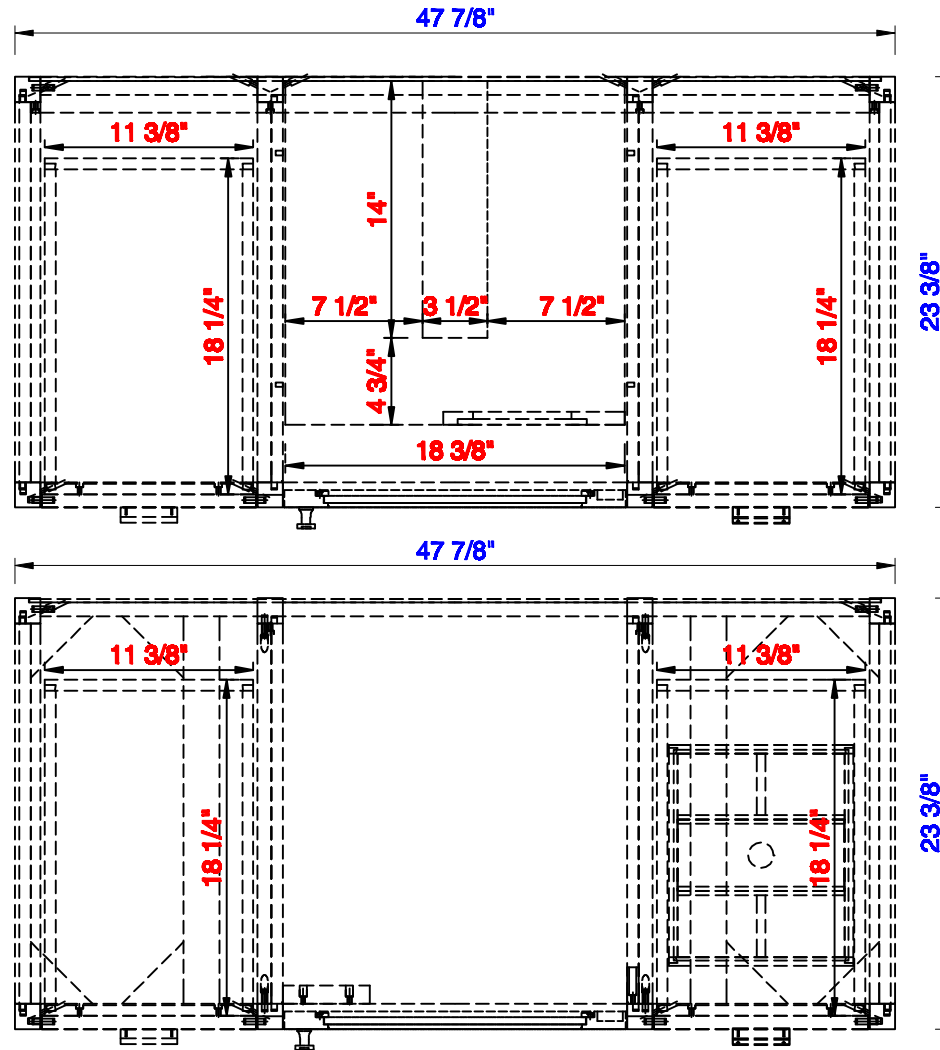

47 7/8"

Item Number:
E444-V48-MCA

JAMES MARTIN

VANITIES™

Addison 47 7/8" Single Cabinet
Diagrams with Dimensions
page 01 of 03

NOTE ONE: Countertops are not shown in these diagrams. (Cabinet Only)

NOTE TWO: This vanity does not have a Backsplash.

Please consult our website for Countertop Diagrams: www.jamesmartinvanities.com

Version:202004

47 7/8"

Item Number:
E444-V48-MCA

JAMES MARTIN

VANITIES™

Addison 47 7/8" Single Cabinet
Diagrams with Dimensions
page 02 of 03

NOTE ONE: Countertops are not shown in these diagrams. (Cabinet Only)

NOTE TWO: Internal Shelves (Shown) are designed to align with sinks in James Martin's Optional Countertops. Customer's own countertops and sinks may align differently, and modification may be required. Please consult our website for Countertop Diagrams: www.jamesmartinvanities.com

Version:202004

47 7/8"

Item Number:
E444-V48-MCA

JAMES MARTIN

VANITIES™

Addison 47 7/8" Single Cabinet
Diagrams with Dimensions
page 03 of 03

NOTE ONE: Countertops are not shown in these diagrams. (Cabinet Only)