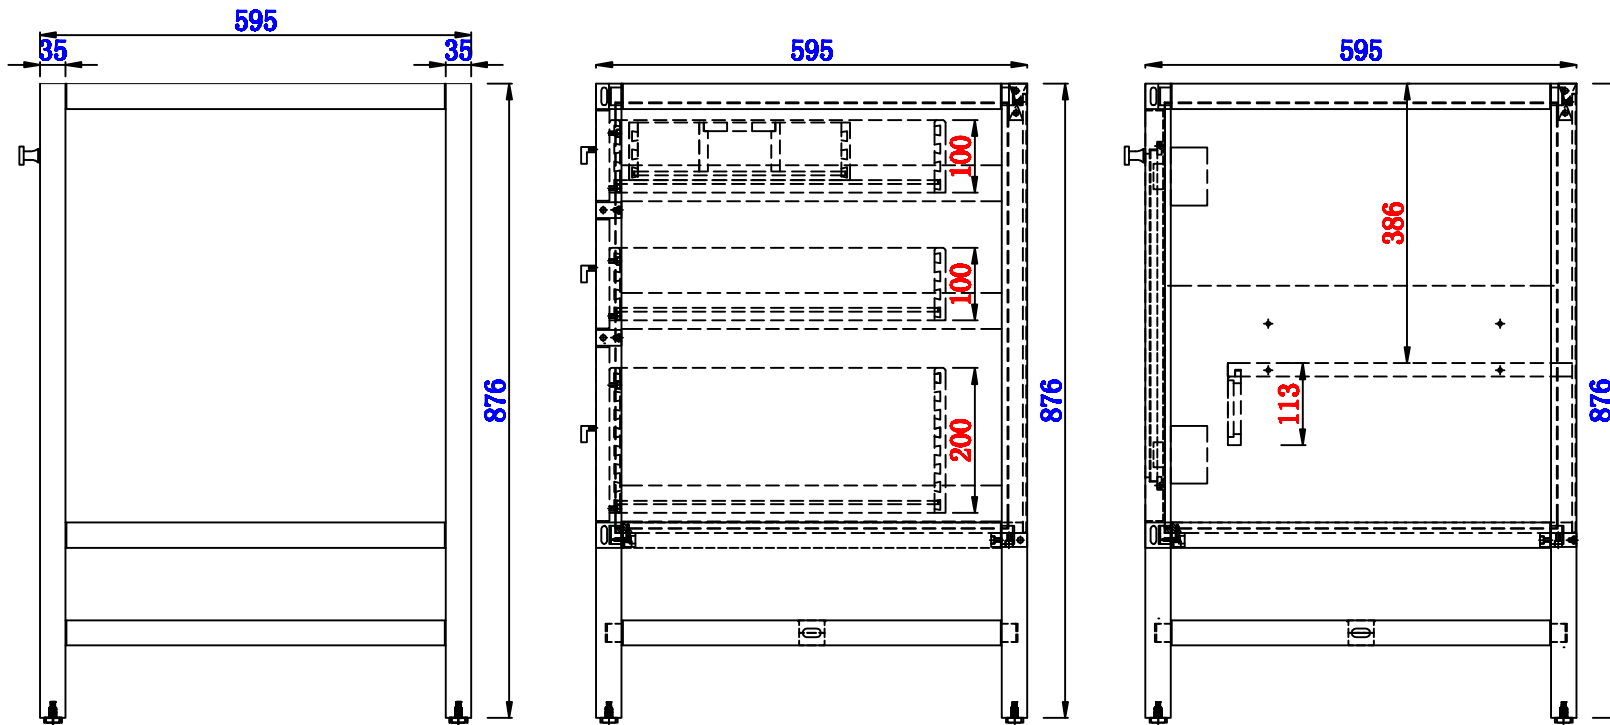

47 7/8"

Item Number:
E444-V48-MCA

JAMES MARTIN

VANITIES™

Addison 47 7/8" Single Cabinet
Diagrams with Dimensions
page 01 of 03

NOTE ONE: Countertops are not shown in these diagrams. (Cabinet Only)

NOTE TWO: This vanity does not have a Backsplash.

1215mm

Item Number:
E444-V48-MCA

JAMES MARTIN

VANITIES™

Addison 1215mm Single Cabinet
Diagrams with Dimensions
page 02 of 03

NOTE ONE: Countertops are not shown in these diagrams. (Cabinet Only)

NOTE TWO: Internal Shelves (Shown) are designed to align with sinks in James Martin's Optional Countertops. Customer's own countertops and sinks may align differently, and modification may be required. Please consult our website for Countertop Diagrams: www.jamesmartinvanities.com

Version:202004

1215mm

Item Number:
E444-V48-MCA

JAMES MARTIN

VANITIES™

Addison 1215mm Single Cabinet
Diagrams with Dimensions
page 03 of 03

NOTE ONE: Countertops are not shown in these diagrams. (Cabinet Only)