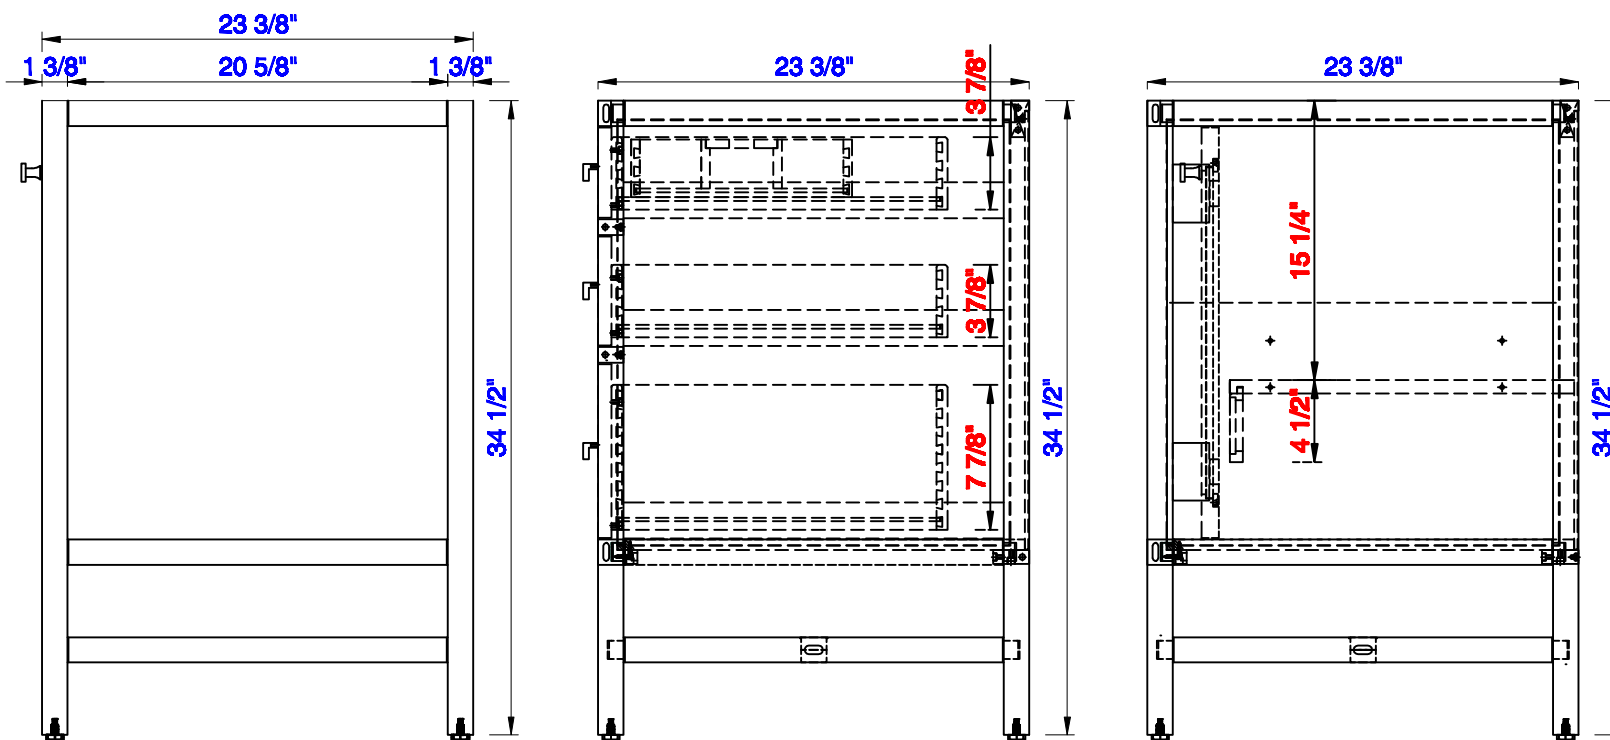

47 7/8"

Item Number:
E444-V48-MCA

JAMES MARTIN

VANITIES™

Addison 47 7/8" Single Cabinet
Diagrams with Dimensions
page 01 of 03

NOTE ONE: Countertops are not shown in these diagrams. (Cabinet Only)

NOTE TWO: This vanity does not have a Backsplash.

NOTE ONE: Countertops are not shown in these diagrams. (Cabinet Only)

NOTE TWO: Internal Shelves (Shown) are designed to align with sinks in James Martin's Optional Countertops. Customer's own countertops and sinks may align differently, and modification may be required. Please consult our website for Countertop Diagrams: www.jamesmartinvanities.com

Version:202004

47 7/8"

Item Number:
E444-V48-MCA

JAMES MARTIN

VANITIES™

Addison 47 7/8" Single Cabinet
Diagrams with Dimensions
page 03 of 03

NOTE ONE: Countertops are not shown in these diagrams. (Cabinet Only)

1215mm

Item Number:
E444-V48-MCA

JAMES MARTIN

VANITIES™

Addison 1215mm Single Cabinet
Diagrams with Dimensions
page 02 of 03

NOTE ONE: Countertops are not shown in these diagrams. (Cabinet Only)

NOTE TWO: Internal Shelves (Shown) are designed to align with sinks in James Martin's Optional Countertops. Customer's own countertops and sinks may align differently, and modification may be required. Please consult our website for Countertop Diagrams: www.jamesmartinvanities.com