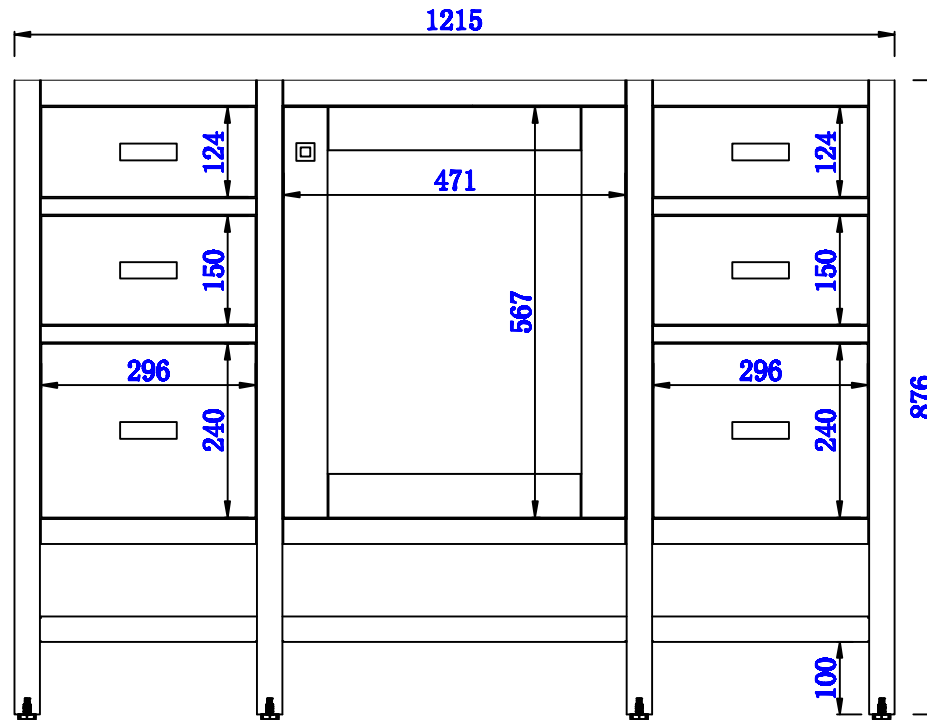

47 7/8"

Item Number:
E444-V48-MCA

JAMES MARTIN

VANITIES™

Addison 47 7/8" Single Cabinet
Diagrams with Dimensions
page 01 of 03

NOTE ONE: Countertops are not shown in these diagrams. (Cabinet Only)

NOTE TWO: This vanity does not have a Backsplash.

Version:202004

47 7/8"

Item Number:
E444-V48-MCA

JAMES MARTIN

VANITIES™

Addison 47 7/8" Single Cabinet
Diagrams with Dimensions
page 03 of 03

NOTE ONE: Countertops are not shown in these diagrams. (Cabinet Only)

NOTE TWO: This vanity does not have a Backsplash.

Please consult our website for Countertop Diagrams: www.jamesmartinvanities.com

Version:202004

1215mm

Item Number:
E444-V48-MCA

JAMES MARTIN

VANITIES™

Addison 1215mm Single Cabinet
Diagrams with Dimensions
page 01 of 03

1215mm

Item Number:
E444-V48-MCA

JAMES MARTIN

VANITIES™

Addison 1215mm Single Cabinet
Diagrams with Dimensions
page 02 of 03

NOTE ONE: Countertops are not shown in these diagrams. (Cabinet Only)

NOTE TWO: Internal Shelves (Shown) are designed to align with sinks in James Martin's Optional Countertops. Customer's own countertops and sinks may align differently, and modification may be required. Please consult our website for Countertop Diagrams: www.jamesmartinvanities.com