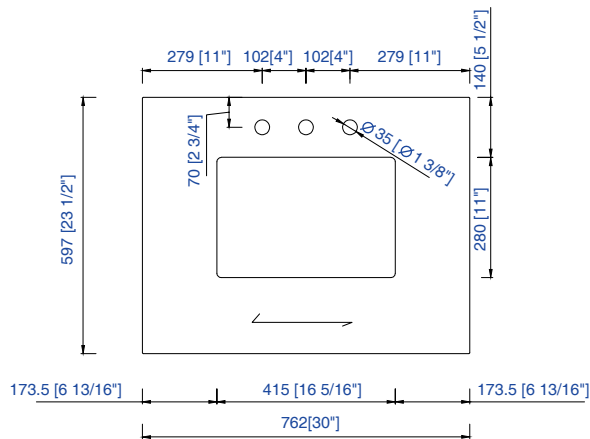

30" Vanity Top Spec Sheet

James Martin Vanities Company always recommends you consult and/or hire a professional contractor when installing your vanity cabinet and top.

3cm/1.18"
Countertop

James Martin - Natural Stone Countertop Measurement Specification

James Martin - Natural Stone & Solid Surface Countertop Measurement Specification

James Martin - Quartz Countertop Measurement Specification