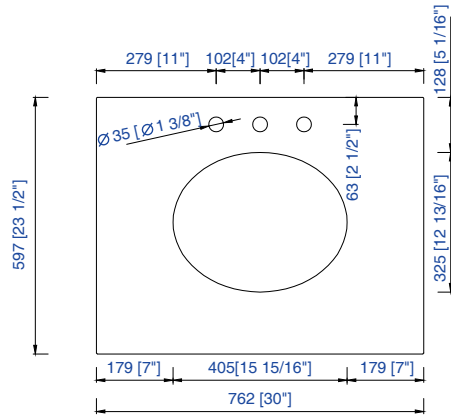

30" Vanity Top Spec Sheet

James Martin Vanities Company always recommends you consult and/or hire a professional contractor when installing your vanity cabinet and top.

3cm/1.18"
Countertop

James Martin - Natural Stone Countertop Measurement Specification

James Martin - Natural Stone & Solid Surface Countertop Measurement Specification

James Martin - Quartz Countertop Measurement Specification