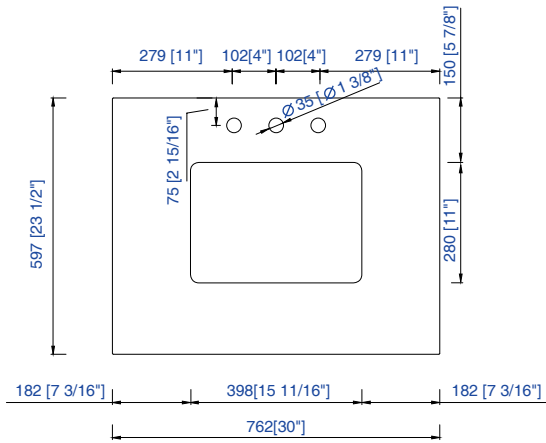

30" Vanity Top Spec Sheet

James Martin Vanities Company always recommends you consult and/or hire a professional contractor when installing your vanity cabinet and top.

3cm/1.18"
Countertop

James Martin - Natural Stone Countertop Measurement Specification

James Martin - Natural Stone & Solid Surface Countertop Measurement Specification

James Martin - Quartz Countertop Measurement Specification