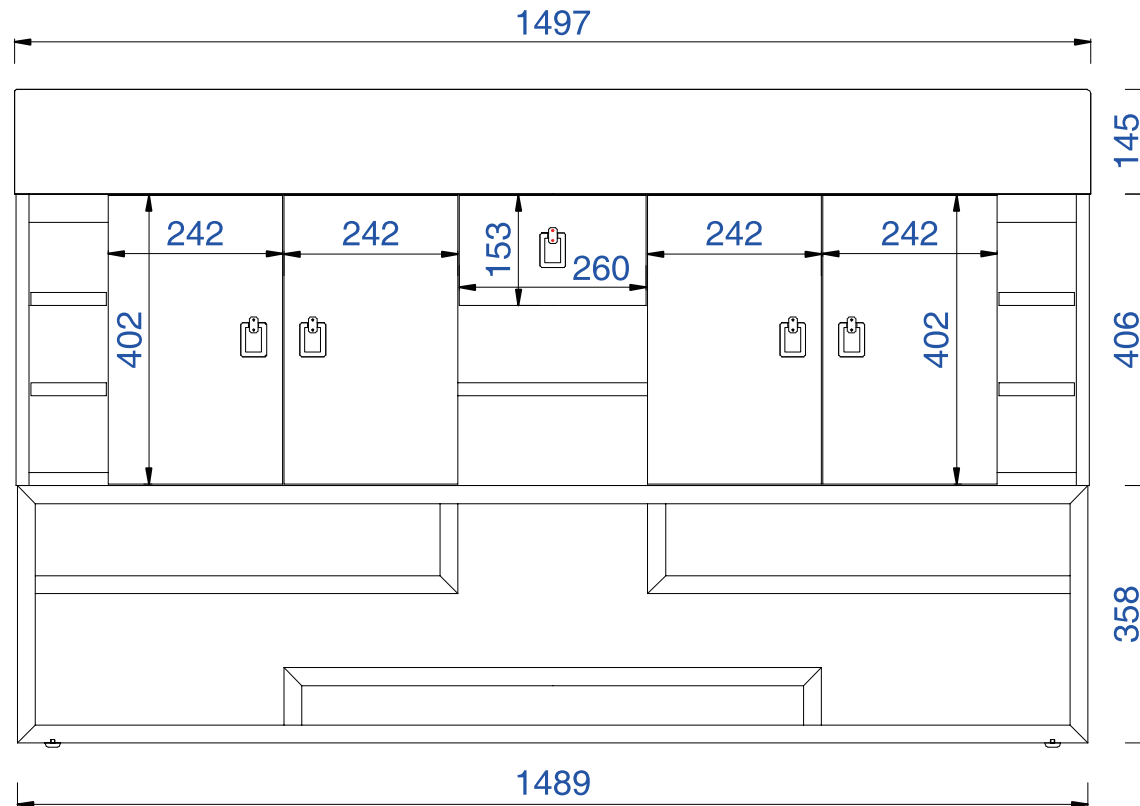

### Tahoe 59" Cabinet

Diagrams with Dimensions  
page 01 of 03

NOTE ONE: This vanity does not have a Backsplash

**59"D**

Item Number:

- 867-V59D-CFO
- 867-V59D-NZB
- 867-V59D-CTG
- 867-V59D-SOK

### Tahoe 59" Cabinet

Diagrams with Dimensions  
page 02 of 03

59"D

Item Number:

- 867-V59D-CFO
- 867-V59D-NZB
- 867-V59D-CTG
- 867-V59D-SOK

### Tahoe 59" Cabinet

Diagrams with Dimensions  
page 03 of 03

NOTE ONE: This vanity does not have a Backsplash

1497mm

Item Number:

- 867-V59D-CFO
- 867-V59D-NZB
- 867-V59D-CTG
- 867-V59D-SOK

### Tahoe 1497mm Cabinet

Diagrams with Dimensions  
page 01 of 03

NOTE ONE: This vanity does not have a Backsplash

1497mm

Item Number:

- 867-V59D-CFO
- 867-V59D-NZB
- 867-V59D-CTG
- 867-V59D-SOK