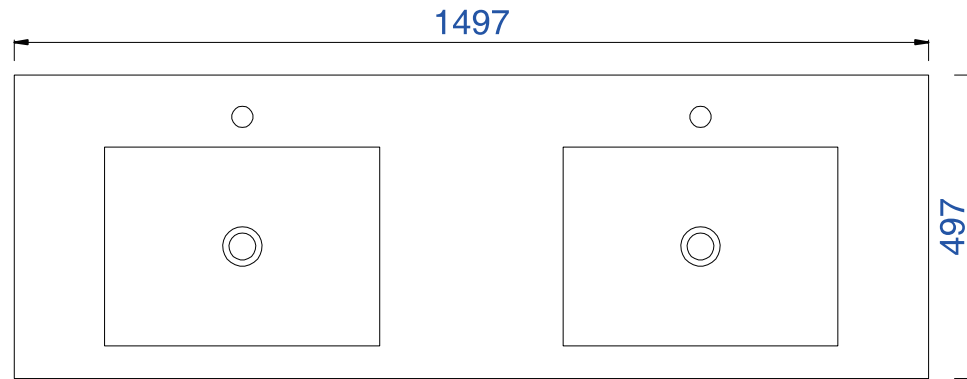

Tahoe 1497mm Cabinet

Diagrams with Dimensions
page 02 of 03