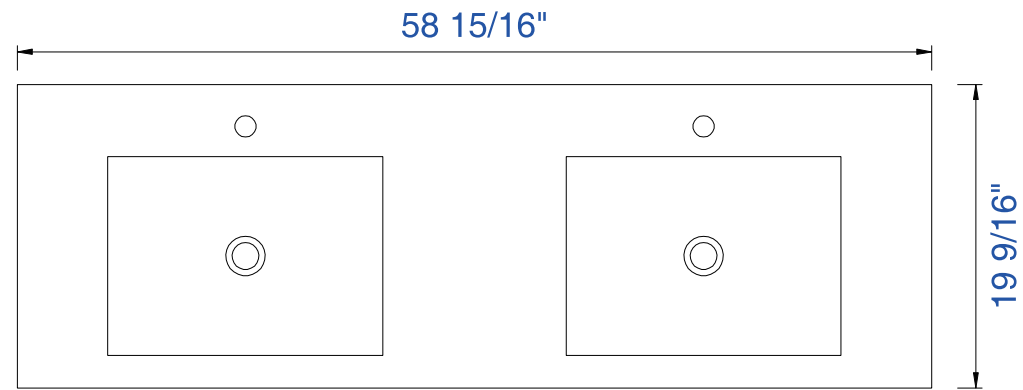

### Tahoe 59" Cabinet

Diagrams with Dimensions  
page 01 of 03

NOTE ONE: This vanity does not have a Backsplash

**59"D**

Item Number:

- 867-V59D-CFO
- 867-V59D-NZB
- 867-V59D-CTG
- 867-V59D-SOK

### Tahoe 59" Cabinet

Diagrams with Dimensions  
page 02 of 03

59"D

Item Number:

- 867-V59D-CFO
- 867-V59D-NZB
- 867-V59D-CTG
- 867-V59D-SOK