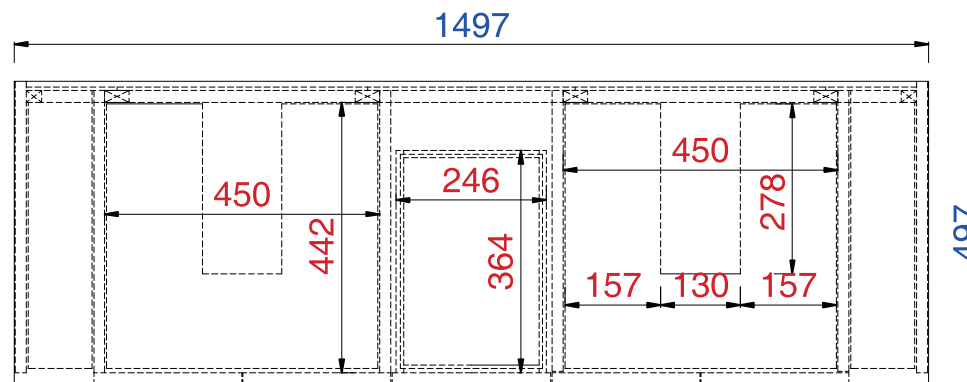

### Tahoe 59" Cabinet

Diagrams with Dimensions  
page 03 of 03

NOTE ONE: This vanity does not have a Backsplash

1497mm

Item Number:

- 867-V59D-CFO
- 867-V59D-NZB
- 867-V59D-CTG
- 867-V59D-SOK

### Tahoe 1497mm Cabinet

Diagrams with Dimensions  
page 01 of 03

NOTE ONE: This vanity does not have a Backsplash

1497mm

Item Number:

- 867-V59D-CFO
- 867-V59D-NZB
- 867-V59D-CTG
- 867-V59D-SOK

### Tahoe 1497mm Cabinet

Diagrams with Dimensions  
page 02 of 03

1497mm

Item Number:

- 867-V59D-CFO
- 867-V59D-NZB
- 867-V59D-CTG
- 867-V59D-SOK