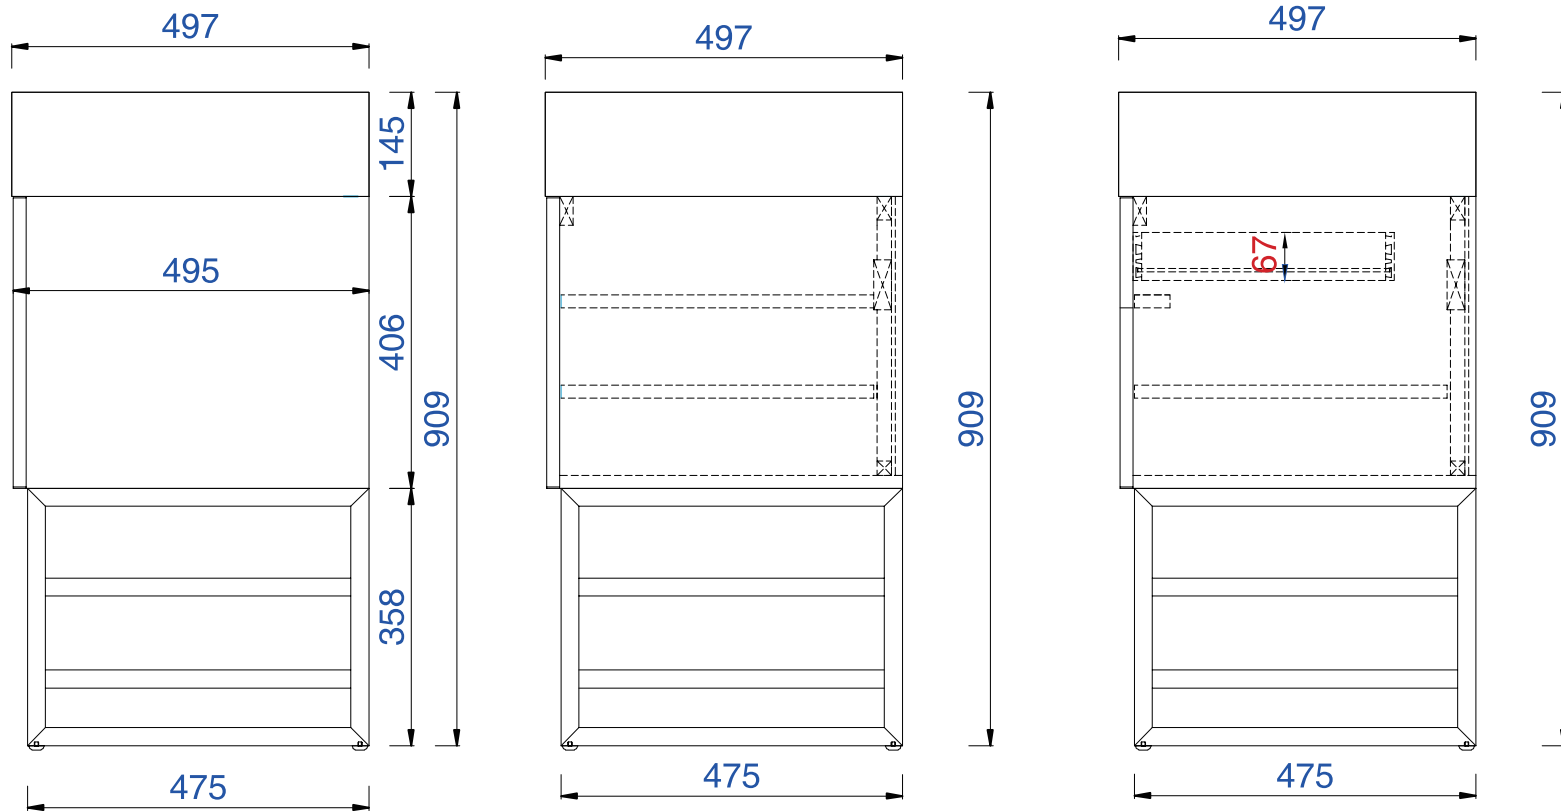

### Tahoe 59" Cabinet

Diagrams with Dimensions  
page 03 of 03

NOTE ONE: This vanity does not have a Backsplash

1497mm

Item Number:

- 867-V59D-CFO
- 867-V59D-NZB
- 867-V59D-CTG
- 867-V59D-SOK

### Tahoe 1497mm Cabinet

Diagrams with Dimensions  
page 01 of 03

NOTE ONE: This vanity does not have a Backsplash

1497mm

Item Number:

- 867-V59D-CFO
- 867-V59D-NZB
- 867-V59D-CTG
- 867-V59D-SOK

### Tahoe 1497mm Cabinet

Diagrams with Dimensions  
page 02 of 03

1497mm

Item Number:

- 867-V59D-CFO
- 867-V59D-NZB
- 867-V59D-CTG
- 867-V59D-SOK

### Tahoe 1497mm Cabinet

Diagrams with Dimensions  
page 03 of 03

NOTE ONE: This vanity does not have a Backsplash