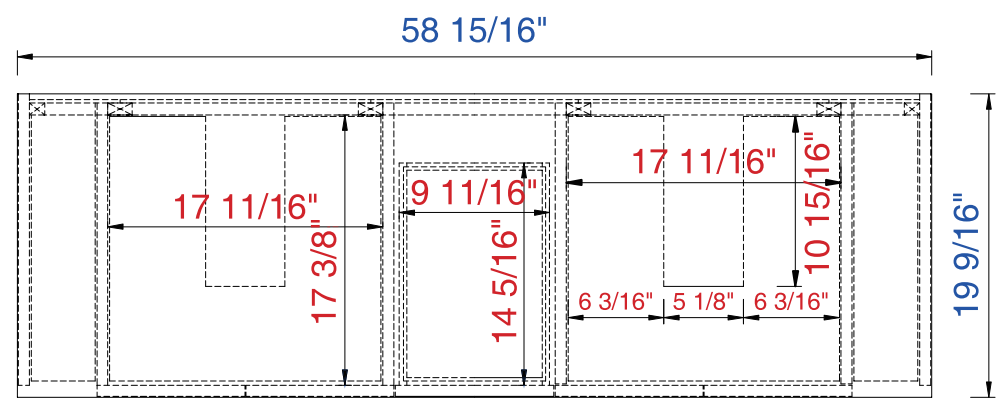

### Tahoe 59" Cabinet

Diagrams with Dimensions  
page 01 of 03

NOTE ONE: This vanity does not have a Backsplash

**59"D**

Item Number:

- 867-V59D-CFO
- 867-V59D-NZB
- 867-V59D-CTG
- 867-V59D-SOK

### Tahoe 59" Cabinet

Diagrams with Dimensions  
page 02 of 03

59"D

Item Number:

- 867-V59D-CFO
- 867-V59D-NZB
- 867-V59D-CTG
- 867-V59D-SOK

### Tahoe 59" Cabinet

Diagrams with Dimensions  
page 03 of 03

NOTE ONE: This vanity does not have a Backsplash

1497mm

Item Number:

- 867-V59D-CFO
- 867-V59D-NZB
- 867-V59D-CTG
- 867-V59D-SOK

### Tahoe 1497mm Cabinet

Diagrams with Dimensions  
page 01 of 03

NOTE ONE: This vanity does not have a Backsplash

1497mm

Item Number:

- 867-V59D-CFO
- 867-V59D-NZB
- 867-V59D-CTG
- 867-V59D-SOK