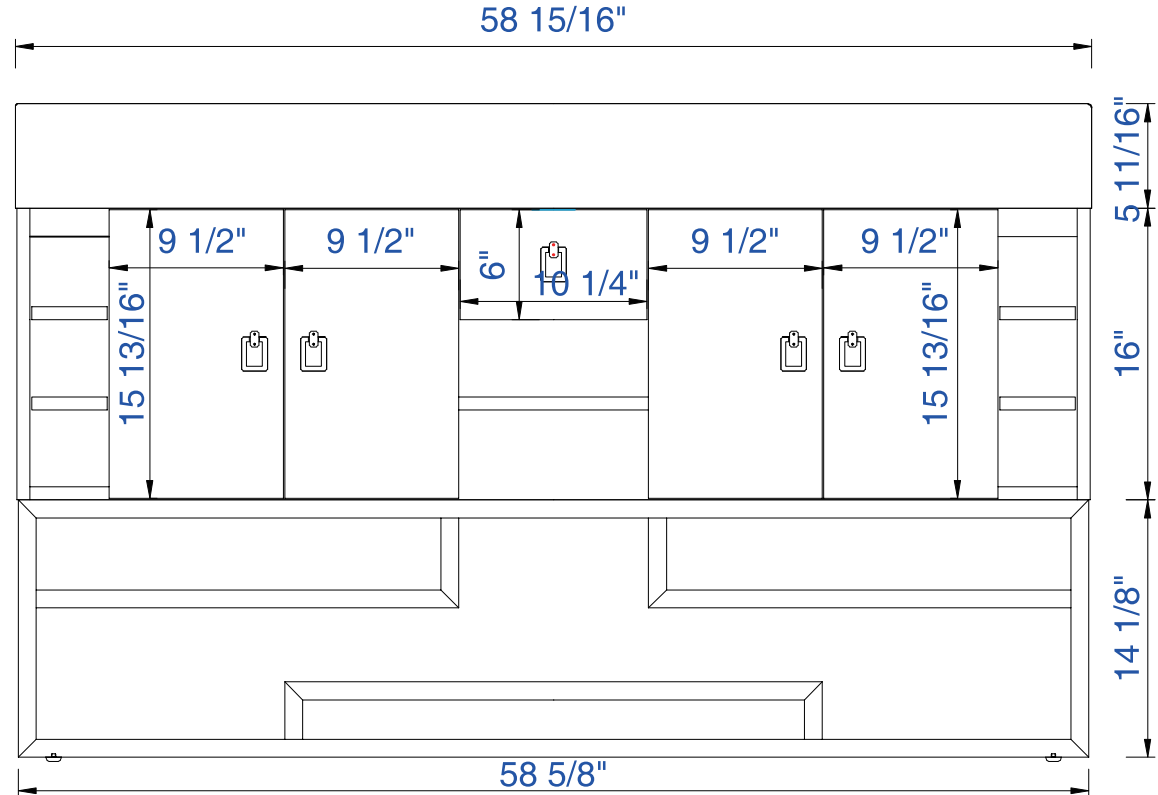

59"D

Item Number:

- 867-V59D-CFO
- 867-V59D-NZB
- 867-V59D-CTG
- 867-V59D-SOK

### Tahoe 59" Cabinet

Diagrams with Dimensions  
page 01 of 03

NOTE ONE: This vanity does not have a Backsplash

**59"D**

Item Number:

- 867-V59D-CFO
- 867-V59D-NZB
- 867-V59D-CTG
- 867-V59D-SOK

### Tahoe 59" Cabinet

Diagrams with Dimensions  
page 02 of 03

59"D

Item Number:

- 867-V59D-CFO
- 867-V59D-NZB
- 867-V59D-CTG
- 867-V59D-SOK

### Tahoe 59" Cabinet

Diagrams with Dimensions  
page 03 of 03

NOTE ONE: This vanity does not have a Backsplash

1497mm

Item Number:

- 867-V59D-CFO
- 867-V59D-NZB
- 867-V59D-CTG
- 867-V59D-SOK