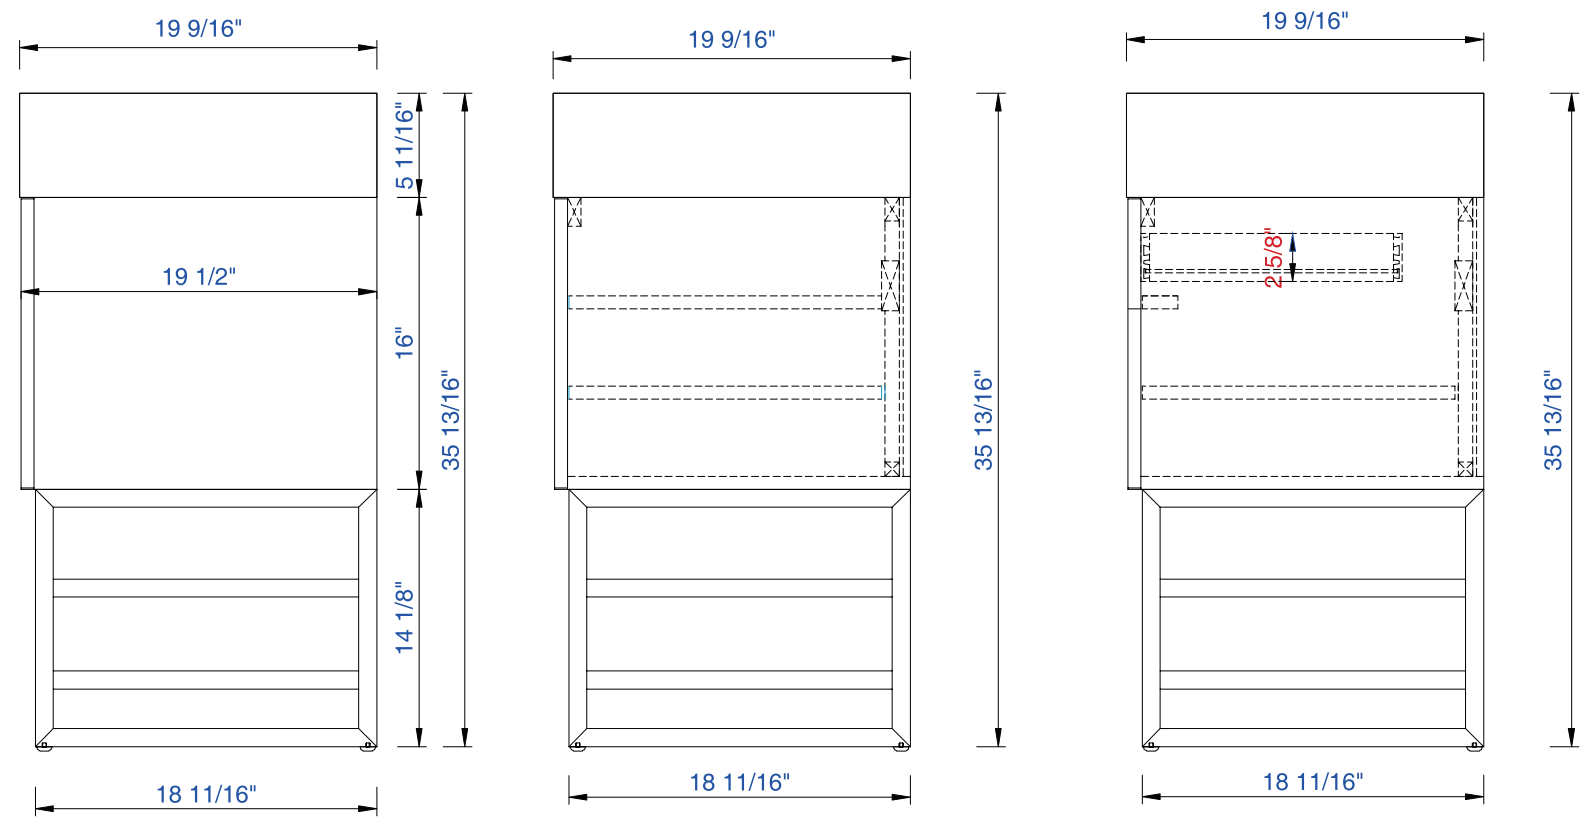

### Tahoe 59" Cabinet

Diagrams with Dimensions  
page 01 of 03

NOTE ONE: This vanity does not have a Backsplash

**59"D**

Item Number:

- 867-V59D-CFO
- 867-V59D-NZB
- 867-V59D-CTG
- 867-V59D-SOK

### Tahoe 59" Cabinet

Diagrams with Dimensions  
page 02 of 03

59"D

Item Number:

- 867-V59D-CFO
- 867-V59D-NZB
- 867-V59D-CTG
- 867-V59D-SOK

### Tahoe 59" Cabinet

Diagrams with Dimensions  
page 03 of 03

NOTE ONE: This vanity does not have a Backsplash

1497mm

Item Number:

- 867-V59D-CFO
- 867-V59D-NZB
- 867-V59D-CTG
- 867-V59D-SOK

### Tahoe 1497mm Cabinet

Diagrams with Dimensions  
page 01 of 03

NOTE ONE: This vanity does not have a Backsplash

1497mm

Item Number:

- 867-V59D-CFO
- 867-V59D-NZB
- 867-V59D-CTG
- 867-V59D-SOK