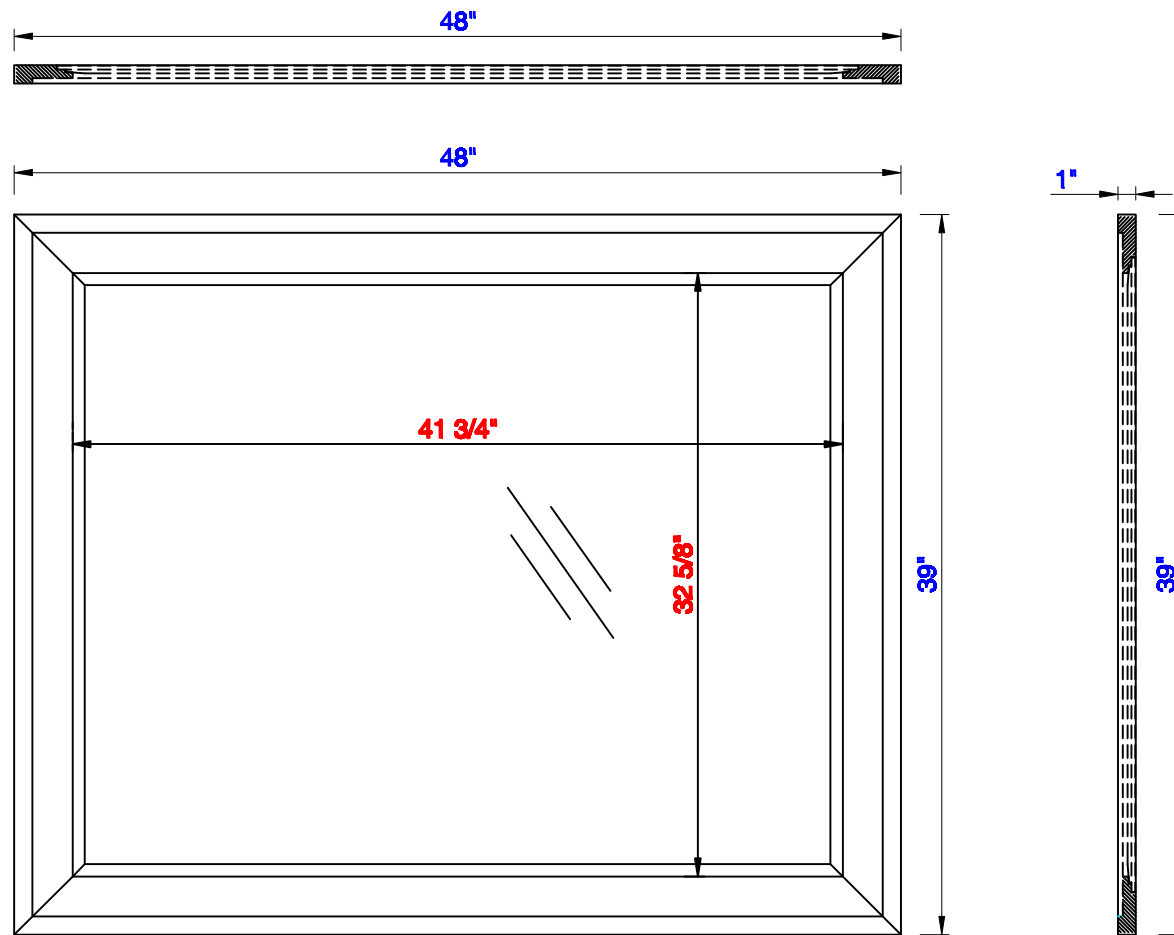

48"

Item Number:  
E444-M48-MCA

JAMES MARTIN

VANITIES™

Addison 48" Mirror  
Diagrams with Dimensions  
page 01 of 01

1219mm

Item Number:  
E444-M48-MCA

JAMES MARTIN

VANITIES™

Addison 1219mm Mirror  
Diagrams with Dimensions  
page 01 of 01