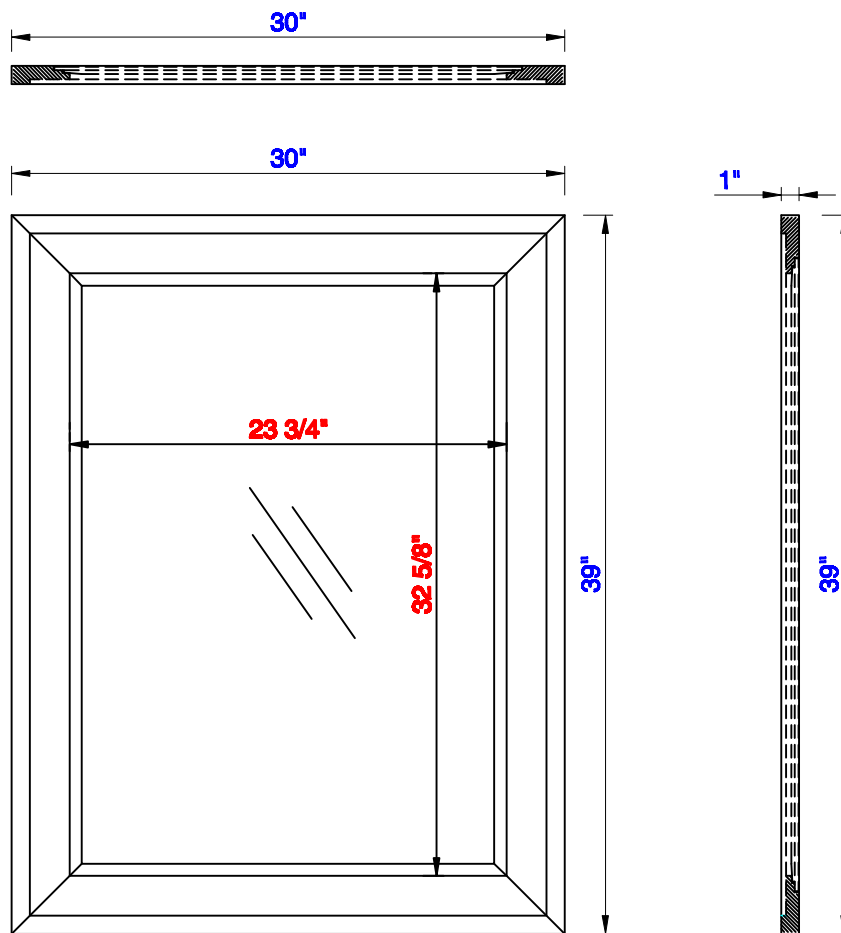

30"

Item Number:  
E444-M30-MCA

JAMES MARTIN

VANITIES™

Addison 30" Mirror  
Diagrams with Dimensions  
page 01 of 01

762mm

Item Number:  
E444-M30-MCA

JAMES MARTIN

VANITIES™

Addison 762mm Mirror  
Diagrams with Dimensions  
page 01 of 01