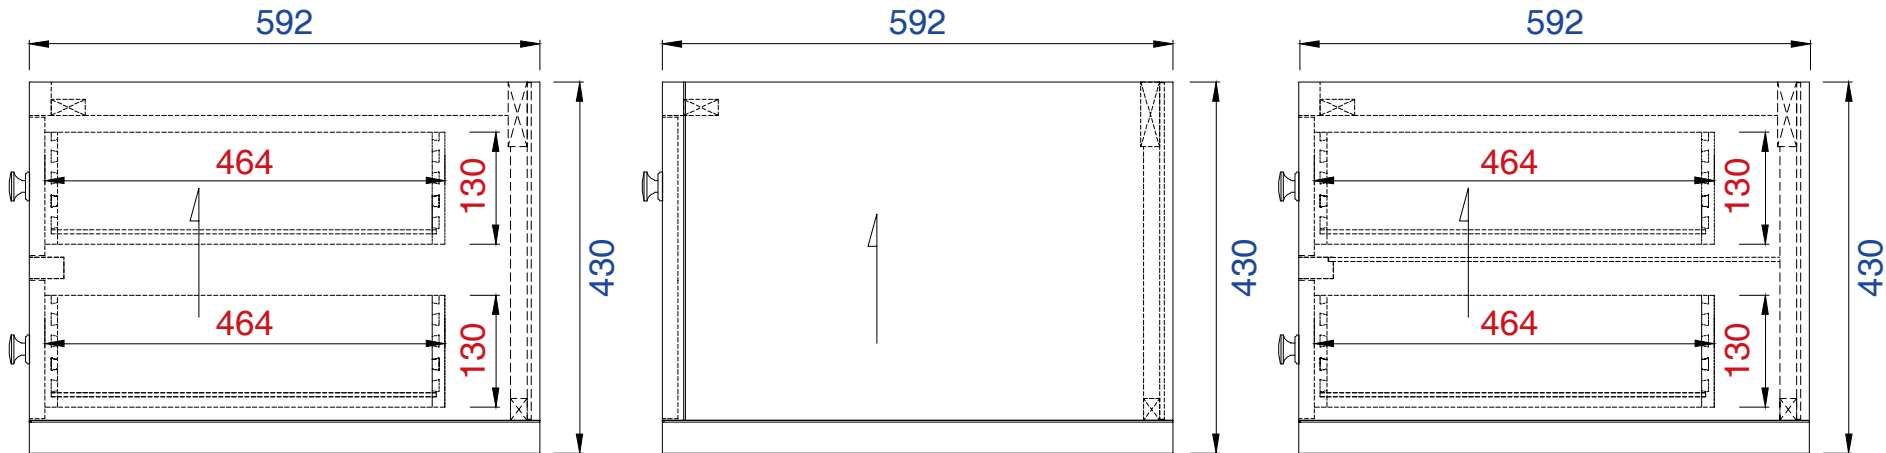

# Silverlake 1825mm Cabinet

Diagrams with Dimensions  
page 02 of 03

NOTE ONE: Countertops are not shown in these diagrams. (Cabinet Only)  
Please consult our website for Countertop Diagrams: [www.jamesmartinvanities.com](http://www.jamesmartinvanities.com)

# Silverlake 1825mm Cabinet

Diagrams with Dimensions  
page 03 of 03

NOTE ONE: Countertops are not shown in these diagrams. (Cabinet Only)

NOTE TWO: This vanity does not have a Backsplash

Please consult our website for Countertop Diagrams: [www.jamesmartinvanities.com](http://www.jamesmartinvanities.com)

72"

Item Number:

312-V72-MTM

JAMES MARTIN

VANITIES™

Silverlake 72" Cabinet

Diagrams with Dimensions  
page 01 of 01

1825mm

Item Number:

312-V72-MTM

JAMES MARTIN

VANITIES™

Silverlake 1825mm Cabinet

Diagrams with Dimensions  
page 01 of 01