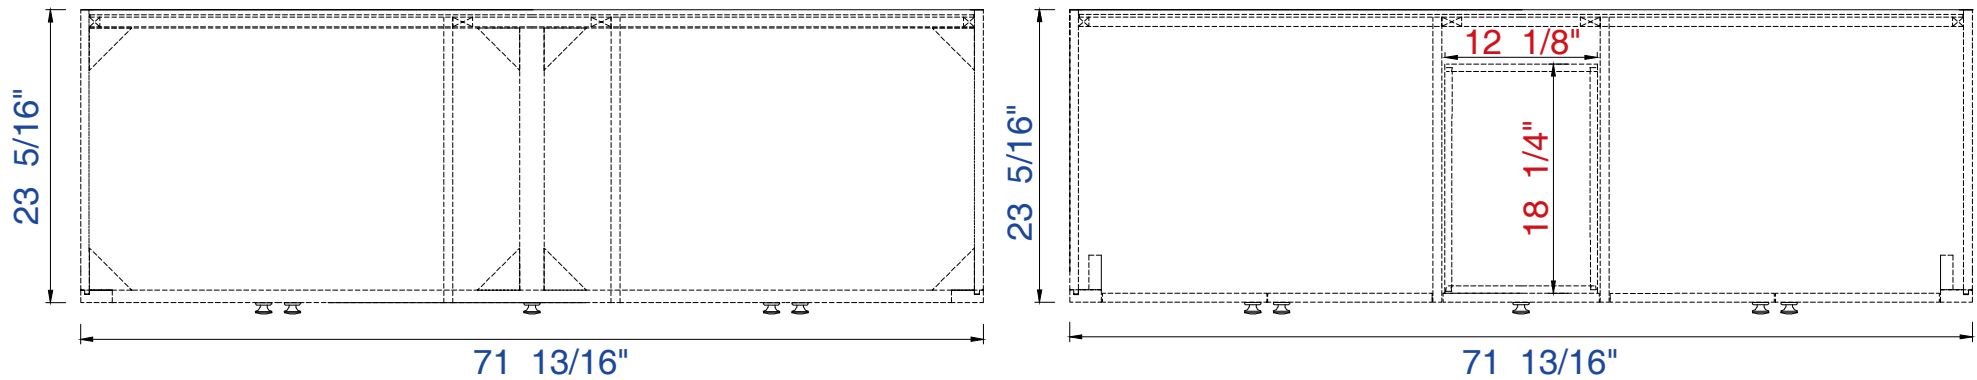

NOTE ONE: Countertops are not shown in these diagrams.(Cabinet Only)
Please consult our website for Countertop Diagrams: www.jamesmartinvanities.com