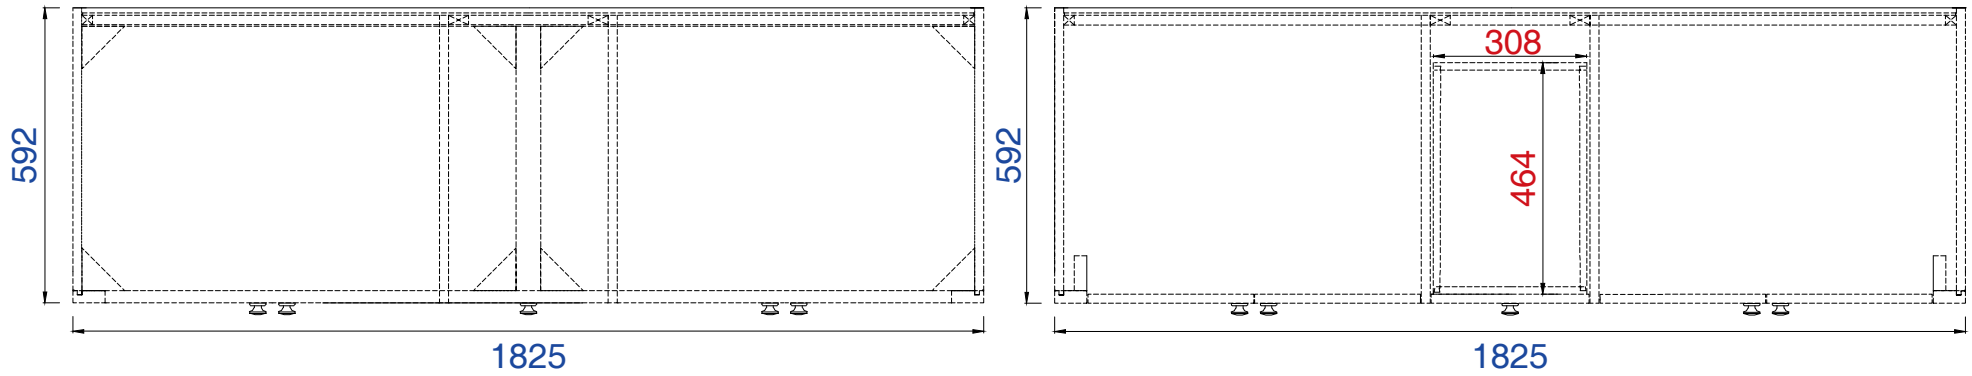

# Silverlake 1825mm Cabinet

Diagrams with Dimensions  
page 02 of 03

NOTE ONE: Countertops are not shown in these diagrams. (Cabinet Only)  
Please consult our website for Countertop Diagrams: [www.jamesmartinvanities.com](http://www.jamesmartinvanities.com)