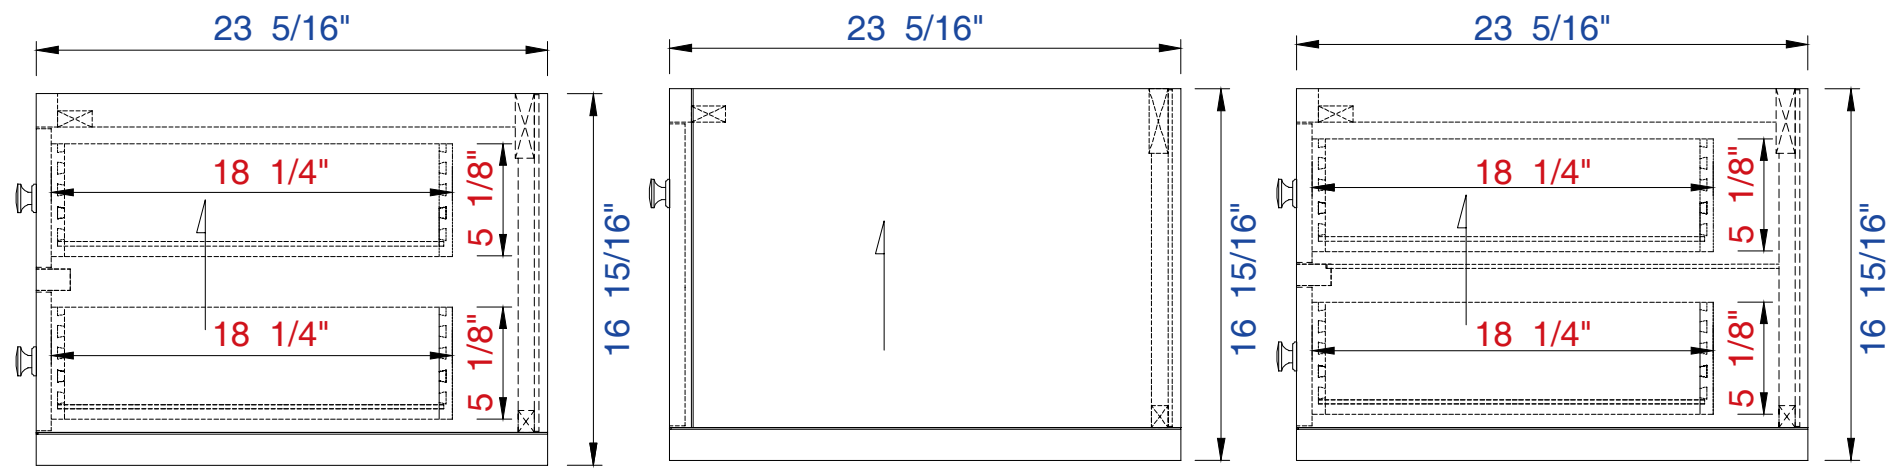

Silverlake 72" Cabinet

Diagrams with Dimensions
page 03 of 03

NOTE ONE: Countertops are not shown in these diagrams.(Cabinet Only)

NOTE TWO: This vanity does not have a Backsplash

Please consult our website for Countertop Diagrams: www.jamesmartinvanities.com