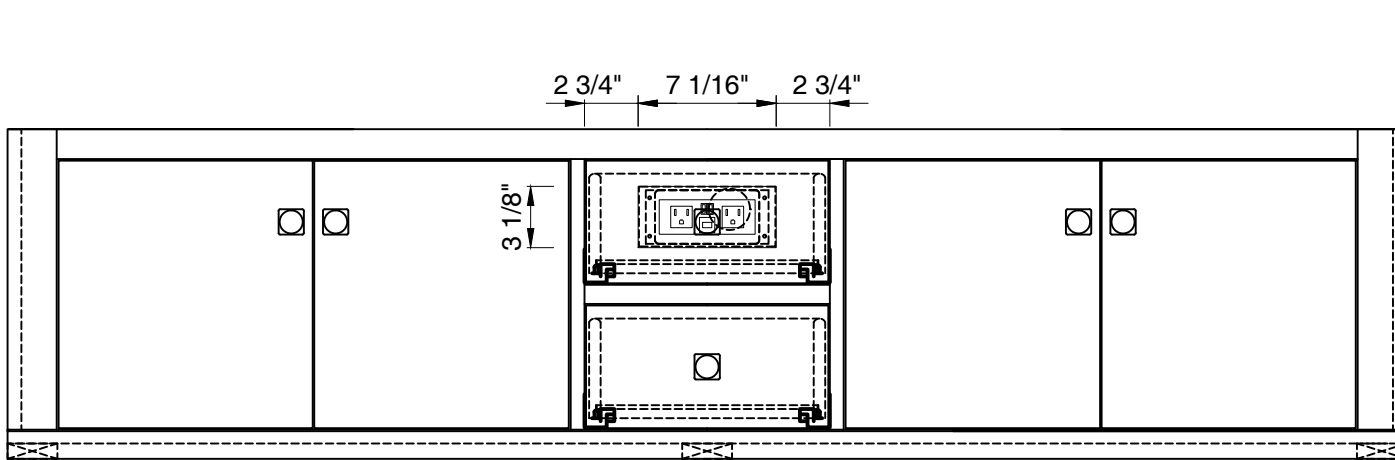

72"

Item Number:

312-V72-MTM

JAMES MARTIN

VANITIES™

Silverlake 72" Cabinet

Diagrams with Dimensions  
page 01 of 01

1825mm

Item Number:

312-V72-MTM

JAMES MARTIN

VANITIES™

Silverlake 1825mm Cabinet

Diagrams with Dimensions  
page 01 of 01