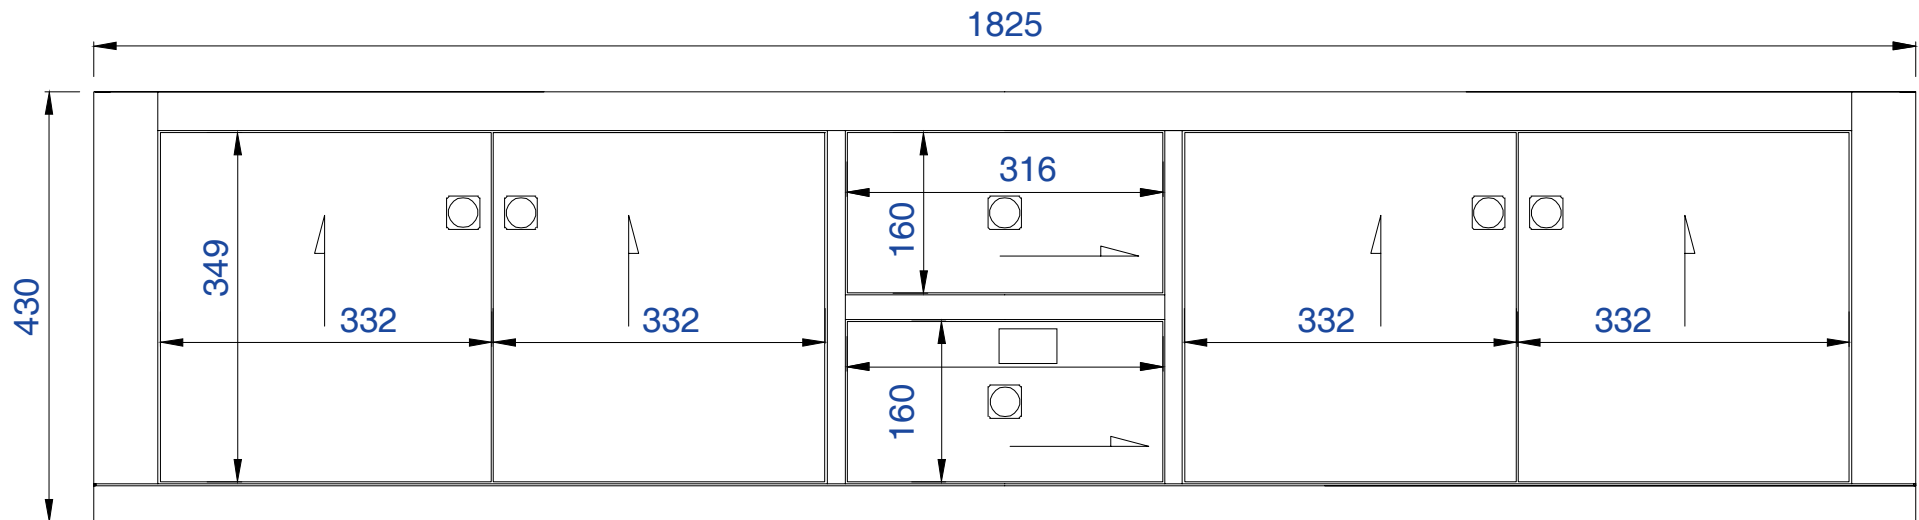

# Silverlake 1825mm Cabinet

Diagrams with Dimensions  
page 01 of 03

NOTE ONE: Countertops are not shown in these diagrams. (Cabinet Only)

NOTE TWO: This vanity does not have a Backsplash

Please consult our website for Countertop Diagrams: [www.jamesmartinvanities.com](http://www.jamesmartinvanities.com)