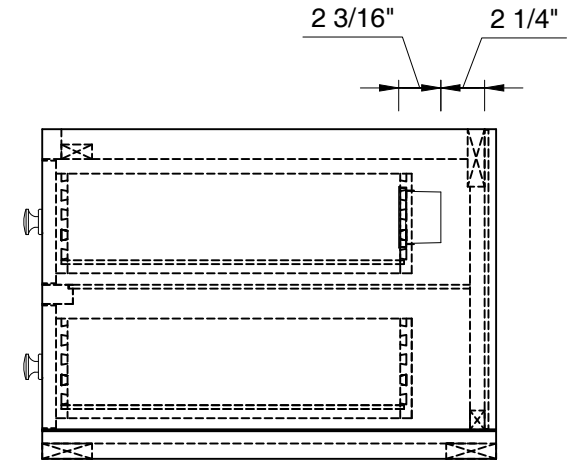

# Silverlake 1825mm Cabinet

Diagrams with Dimensions  
page 02 of 03

NOTE ONE: Countertops are not shown in these diagrams. (Cabinet Only)  
Please consult our website for Countertop Diagrams: [www.jamesmartinvanities.com](http://www.jamesmartinvanities.com)

# Silverlake 1825mm Cabinet

Diagrams with Dimensions  
page 03 of 03

NOTE ONE: Countertops are not shown in these diagrams. (Cabinet Only)

NOTE TWO: This vanity does not have a Backsplash

Please consult our website for Countertop Diagrams: [www.jamesmartinvanities.com](http://www.jamesmartinvanities.com)

72"

Item Number:

312-V72-MTM

JAMES MARTIN

VANITIES™

Silverlake 72" Cabinet

Diagrams with Dimensions  
page 01 of 01

1825mm

Item Number:

312-V72-MTM

JAMES MARTIN

VANITIES™

Silverlake 1825mm Cabinet

Diagrams with Dimensions  
page 01 of 01