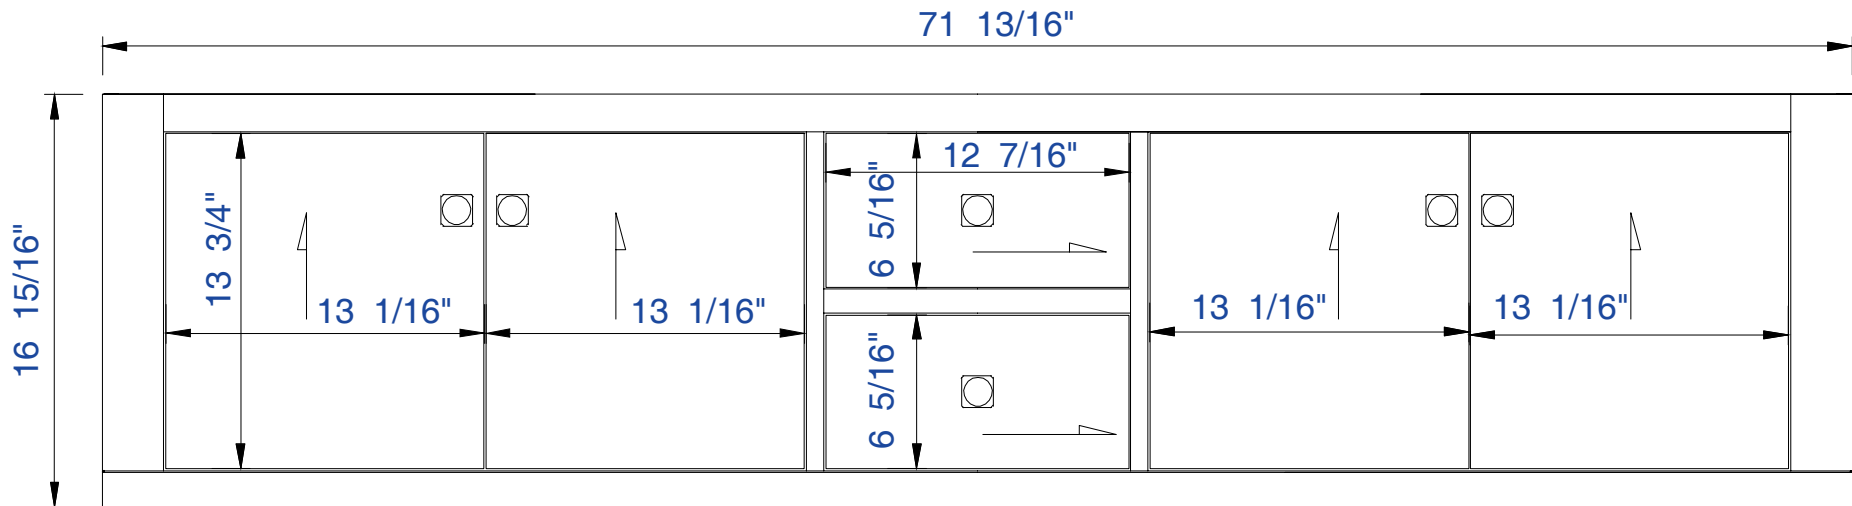

72"

Item Number :

312-V72-MTM

Silverlake 72" Cabinet

Diagrams with Dimensions  
page 01 of 03

NOTE ONE: Countertops are not shown in these diagrams.(Cabinet Only)

NOTE TWO: This vanity does not have a Backsplash

Please consult our website for Countertop Diagrams: [www.jamesmartinvanities.com](http://www.jamesmartinvanities.com)

72"

Item Number:

312-V72-MTM

72"

Item Number:

312-V72-MTM

JAMES MARTIN

VANITIES™

Silverlake 72" Cabinet

Diagrams with Dimensions  
page 01 of 01

1825mm