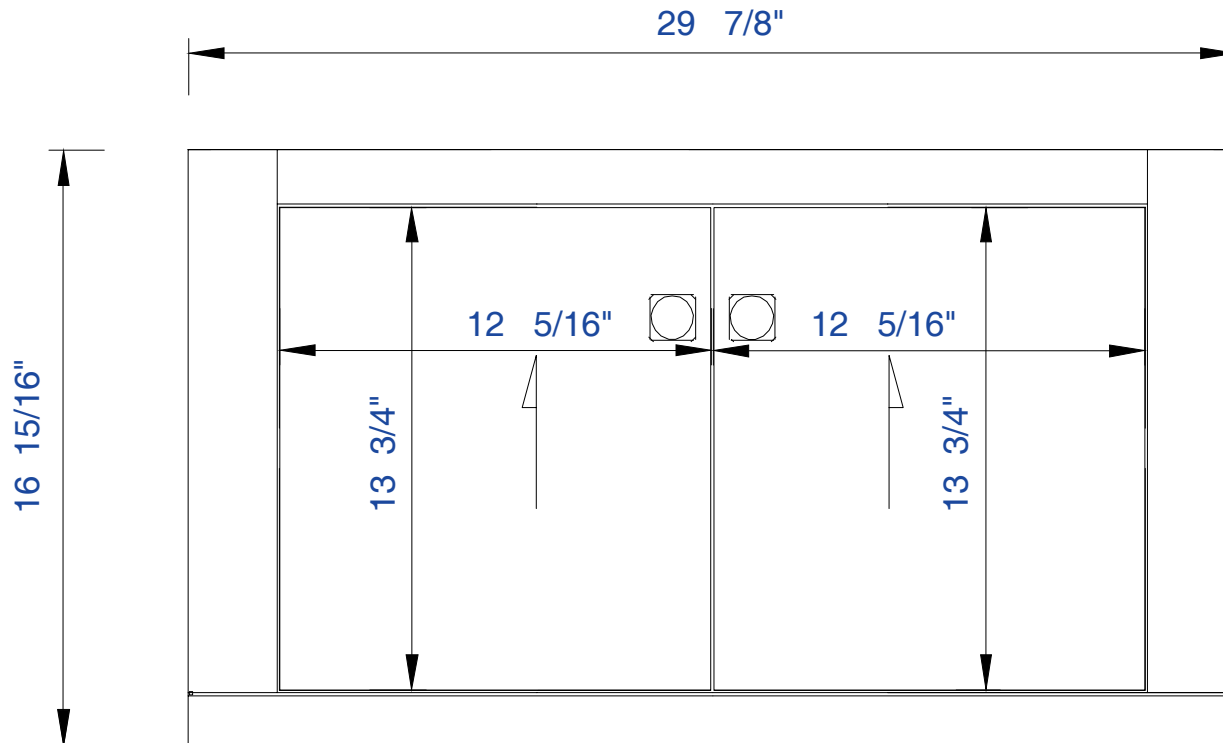

30"

Item Number:

312-V30-APP
312-V30-MTM

Silverlake 30" Cabinet

Diagrams with Dimensions
page 01 of 03

NOTE ONE: Countertops are not shown in these diagrams.(Cabinet Only)

NOTE TWO: This vanity does not have a Backsplash

Please consult our website for Countertop Diagrams:www.jamesmartinvanities.com

30"

Item Number :

312-V30-APP
312-V30-MTM

Silverlake 30" Cabinet

Diagrams with Dimensions
page 02 of 03

NOTE ONE: Countertops are not shown in these diagrams.(Cabinet Only)
Please consult our website for Countertop Diagrams:www.jamesmartinvanities.com

30"

Item Number:

312-V30-APP
312-V30-MTM

Silverlake 30" Cabinet

Diagrams with Dimensions
page 03 of 03

NOTE ONE: Countertops are not shown in these diagrams.(Cabinet Only)

NOTE TWO: This vanity does not have a Backsplash.

30"

Item Number:

312-V30-APP
312-V30-MTM

JAMES MARTIN

VANITIES™

Silverlake 30" Cabinet

Diagrams with Dimensions
page 01 of 01

758mm