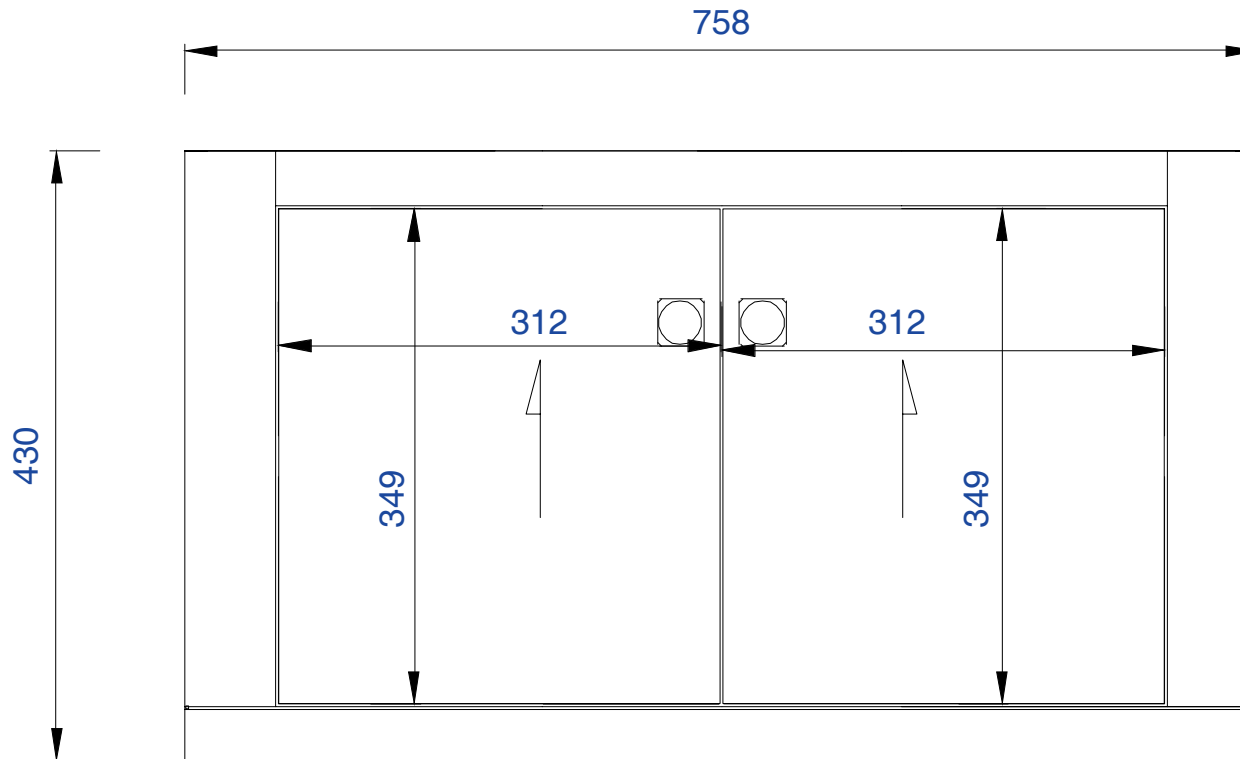

30"

Item Number:

312-V30-APP
312-V30-MTM

Silverlake 30" Cabinet

Diagrams with Dimensions
page 03 of 03

NOTE ONE: Countertops are not shown in these diagrams.(Cabinet Only)

NOTE TWO: This vanity does not have a Backsplash.

Please consult our website for Countertop Diagrams:www.jamesmartinvanities.com

758mm

Item Number :

312-V30-APP
312-V30-MTM

Silverlake 758mm Cabinet

Diagrams with Dimensions
page 01 of 03

NOTE ONE: Countertops are not shown in these diagrams. (Cabinet Only)

NOTE TWO: This vanity does not have a Backsplash

Please consult our website for Countertop Diagrams: www.jamesmartinvanities.com

758mm

Item Number :

312-V30-APP
312-V30-MTM

Silverlake 758mm Cabinet

Diagrams with Dimensions
page 02 of 03

30"

Item Number:

312-V30-APP
312-V30-MTM

JAMES MARTIN

VANITIES™

Silverlake 30" Cabinet

Diagrams with Dimensions
page 01 of 01

758mm