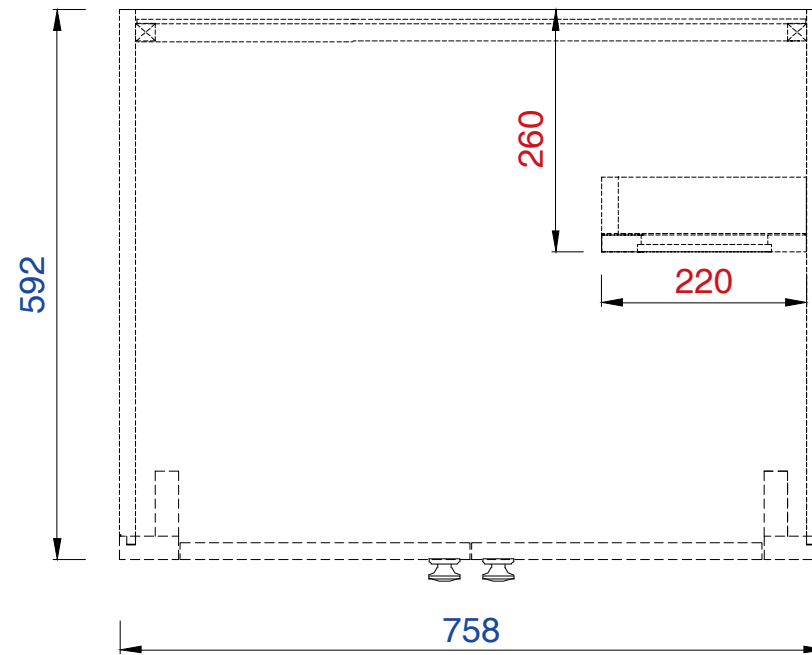

Please consult our website for Countertop Diagrams:www.jamesmartinvanities.com

758mm

Item Number :

312-V30-APP
312-V30-MTM

Silverlake 758mm Cabinet

Diagrams with Dimensions
page 01 of 03

NOTE ONE: Countertops are not shown in these diagrams. (Cabinet Only)

NOTE TWO: This vanity does not have a Backsplash

Please consult our website for Countertop Diagrams: www.jamesmartinvanities.com

758mm

Item Number :

312-V30-APP
312-V30-MTM

Silverlake 758mm Cabinet

Diagrams with Dimensions
page 02 of 03

NOTE ONE: Countertops are not shown in these diagrams.(Cabinet Only)
Please consult our website for Countertop Diagrams:www.jamesmartinvanities.com

758mm

Item Number :

312-V30-APP
312-V30-MTM

Silverlake 758mm Cabinet

30"

Item Number:

312-V30-APP
312-V30-MTM

JAMES MARTIN

VANITIES™

Silverlake 30" Cabinet

Diagrams with Dimensions
page 01 of 01

758mm