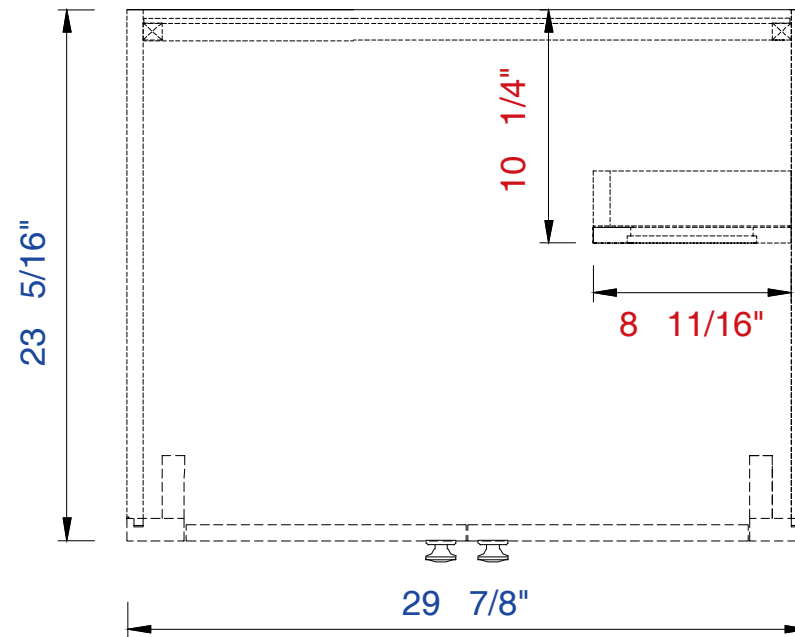

30"

Item Number:

312-V30-APP
312-V30-MTM

Silverlake 30" Cabinet

Diagrams with Dimensions
page 01 of 03

NOTE ONE: Countertops are not shown in these diagrams.(Cabinet Only)

NOTE TWO: This vanity does not have a Backsplash

Please consult our website for Countertop Diagrams:www.jamesmartinvanities.com

30"

Item Number :

312-V30-APP
312-V30-MTM

Silverlake 30" Cabinet

Diagrams with Dimensions
page 02 of 03

NOTE ONE: Countertops are not shown in these diagrams.(Cabinet Only)
Please consult our website for Countertop Diagrams:www.jamesmartinvanities.com

30"

Item Number:

312-V30-APP
312-V30-MTM

Silverlake 30" Cabinet

Diagrams with Dimensions
page 03 of 03

NOTE ONE: Countertops are not shown in these diagrams.(Cabinet Only)

NOTE TWO: This vanity does not have a Backsplash.

Please consult our website for Countertop Diagrams:www.jamesmartinvanities.com

758mm

Item Number :

312-V30-APP
312-V30-MTM

Silverlake 758mm Cabinet

Diagrams with Dimensions
page 01 of 03

NOTE ONE: Countertops are not shown in these diagrams. (Cabinet Only)