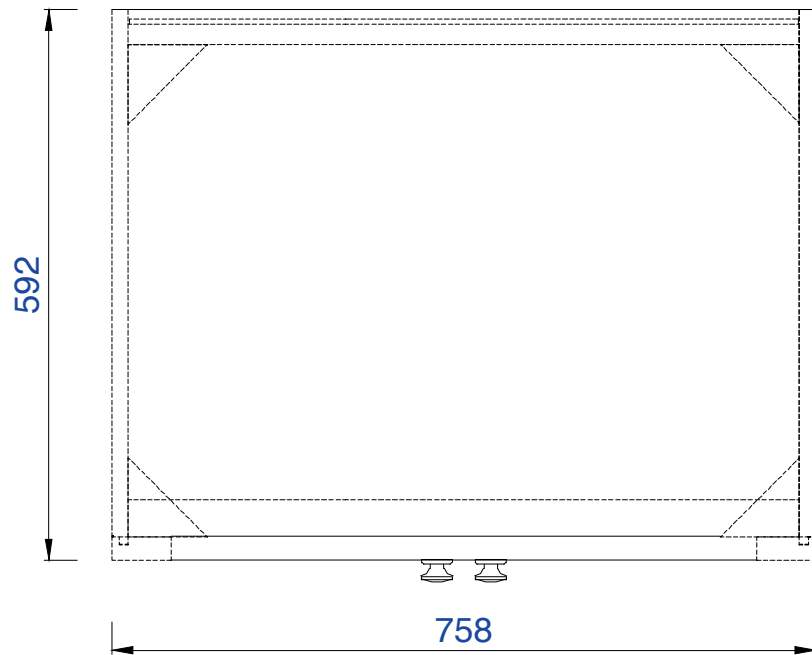

Please consult our website for Countertop Diagrams:www.jamesmartinvanities.com

758mm

Item Number :

312-V30-APP
312-V30-MTM

Silverlake 758mm Cabinet

Diagrams with Dimensions
page 01 of 03

NOTE ONE: Countertops are not shown in these diagrams. (Cabinet Only)

NOTE TWO: This vanity does not have a Backsplash

Please consult our website for Countertop Diagrams: www.jamesmartinvanities.com

758mm

Item Number :

312-V30-APP
312-V30-MTM

Silverlake 758mm Cabinet

Diagrams with Dimensions
page 02 of 03

NOTE ONE: Countertops are not shown in these diagrams.(Cabinet Only)
Please consult our website for Countertop Diagrams:www.jamesmartinvanities.com

758mm

Item Number :

312-V30-APP
312-V30-MTM

Silverlake 758mm Cabinet

30"

Item Number:

312-V30-APP
312-V30-MTM

JAMES MARTIN

VANITIES™

Silverlake 30" Cabinet

Diagrams with Dimensions
page 01 of 01

758mm