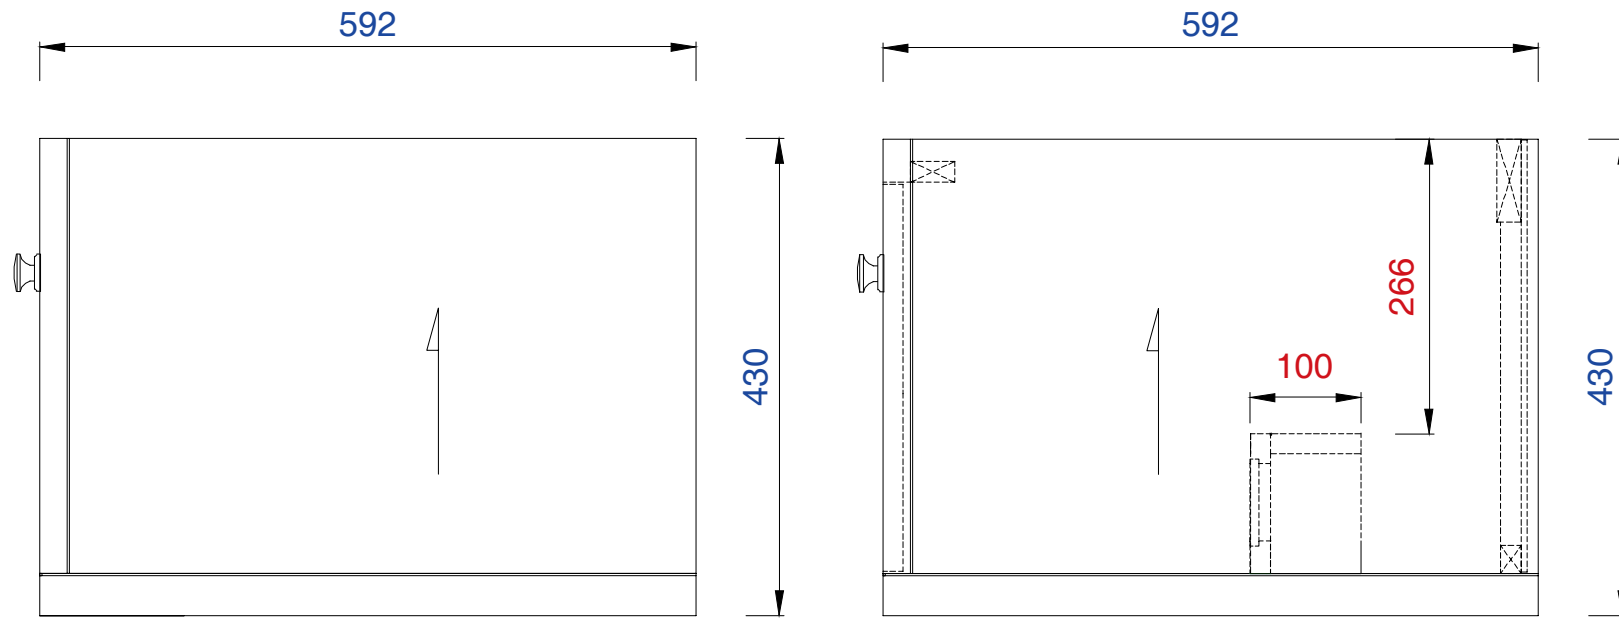

Silverlake 758mm Cabinet

Diagrams with Dimensions
page 03 of 03

NOTE ONE: Countertops are not shown in these diagrams. (Cabinet Only)

NOTE TWO: This vanity does not have a Backsplash

Please consult our website for Countertop Diagrams: www.jamesmartinvanities.com