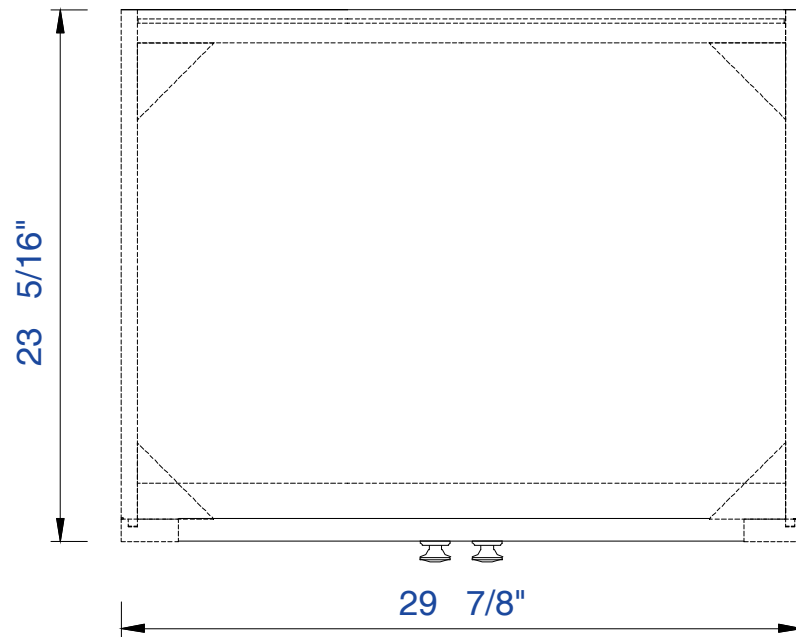

30"

Item Number:

312-V30-APP
312-V30-MTM

Silverlake 30" Cabinet

Diagrams with Dimensions
page 01 of 03

NOTE ONE: Countertops are not shown in these diagrams.(Cabinet Only)

NOTE TWO: This vanity does not have a Backsplash

Please consult our website for Countertop Diagrams:www.jamesmartinvanities.com

30"

Item Number :

312-V30-APP
312-V30-MTM

Silverlake 30" Cabinet

Diagrams with Dimensions
page 02 of 03

NOTE ONE: Countertops are not shown in these diagrams.(Cabinet Only)
Please consult our website for Countertop Diagrams:www.jamesmartinvanities.com

30"

Item Number:

312-V30-APP
312-V30-MTM

Silverlake 30" Cabinet

Diagrams with Dimensions
page 03 of 03

NOTE ONE: Countertops are not shown in these diagrams.(Cabinet Only)

NOTE TWO: This vanity does not have a Backsplash.

Please consult our website for Countertop Diagrams:www.jamesmartinvanities.com

758mm

Item Number :

312-V30-APP
312-V30-MTM

Silverlake 758mm Cabinet

Diagrams with Dimensions
page 01 of 03

NOTE ONE: Countertops are not shown in these diagrams. (Cabinet Only)