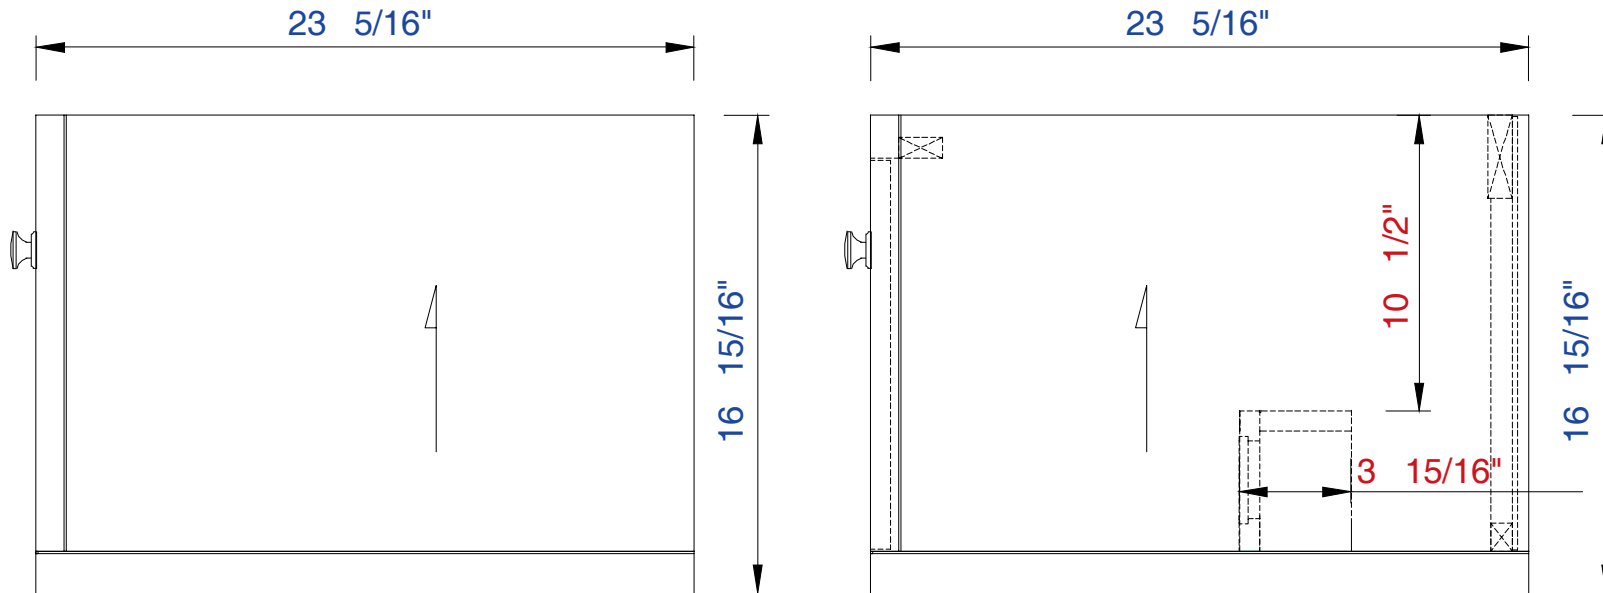

30"

Item Number:

312-V30-APP
312-V30-MTM

Silverlake 30" Cabinet

Diagrams with Dimensions
page 01 of 03

NOTE ONE: Countertops are not shown in these diagrams.(Cabinet Only)

NOTE TWO: This vanity does not have a Backsplash

Please consult our website for Countertop Diagrams:www.jamesmartinvanities.com

30"

Item Number :

312-V30-APP
312-V30-MTM

Silverlake 30" Cabinet

Diagrams with Dimensions
page 02 of 03

NOTE ONE: Countertops are not shown in these diagrams.(Cabinet Only)
Please consult our website for Countertop Diagrams:www.jamesmartinvanities.com

30"

Item Number:

312-V30-APP
312-V30-MTM

Silverlake 30" Cabinet

Diagrams with Dimensions
page 03 of 03

NOTE ONE: Countertops are not shown in these diagrams.(Cabinet Only)

NOTE TWO: This vanity does not have a Backsplash.

Please consult our website for Countertop Diagrams:www.jamesmartinvanities.com

758mm

Item Number :

312-V30-APP
312-V30-MTM

Silverlake 758mm Cabinet

Diagrams with Dimensions
page 01 of 03

NOTE ONE: Countertops are not shown in these diagrams. (Cabinet Only)