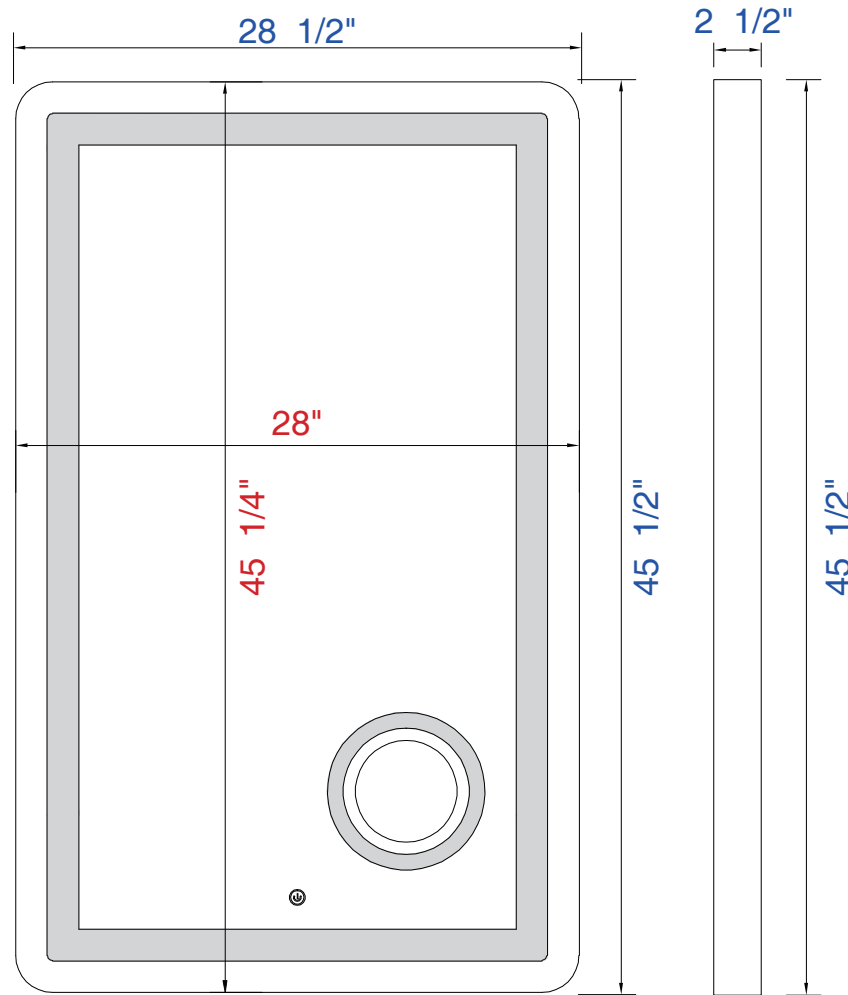

28"

Item Number :

945-M28-BNK

Essential 28" Mirror

Diagrams with Dimensions
page 01 of 01

720mm

Item Number:

945-M28-BNK

Essential 720mm Mirror

Diagrams with Dimensions
page 01 of 01