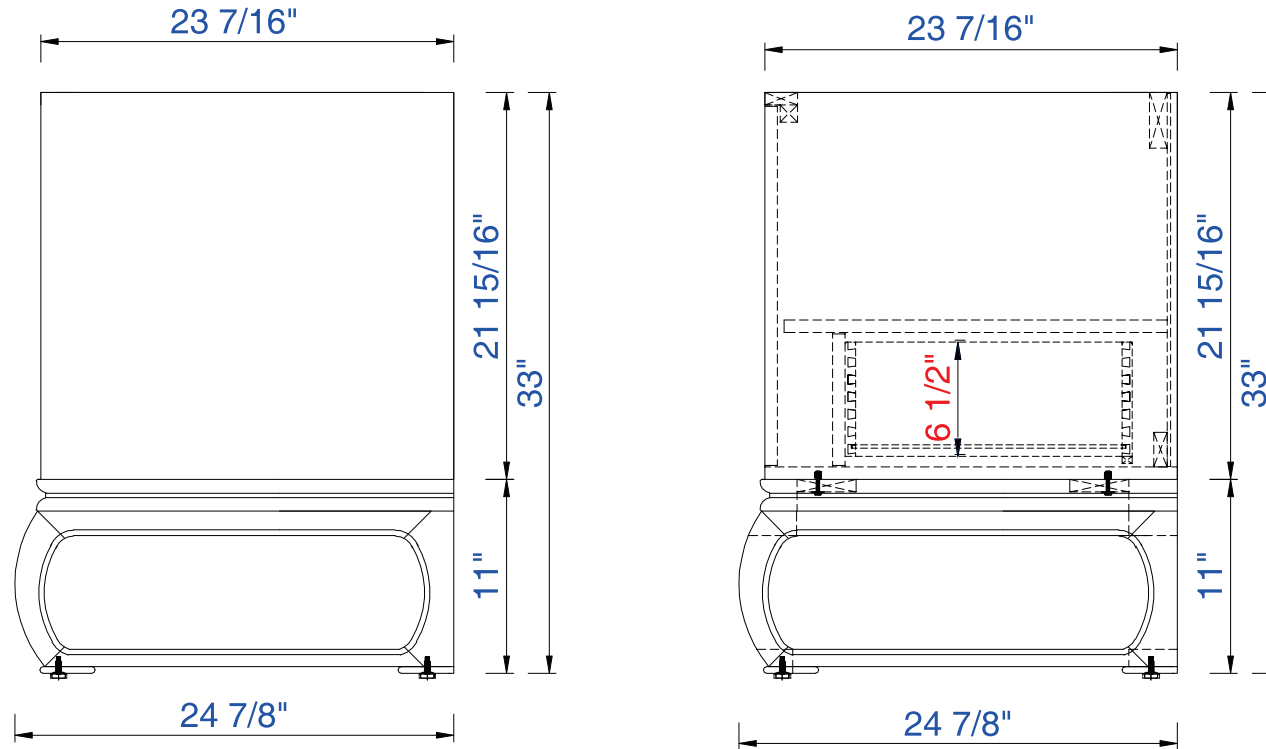

30"

Item Number:

887-V30-GW

Echo Park 30" Cabinet

Diagrams with Dimensions
page 01 of 03

NOTE ONE: Countertops are not shown in these diagrams. (Cabinet Only)

NOTE TWO: This vanity does not have a Backsplash.

Please consult our website for Countertop Diagrams: www.jamesmartinvanities.com

30"

Item Number:

887-V30-GW

Echo Park 30" Cabinet

Diagrams with Dimensions
page 03 of 03

NOTE ONE: Countertops are not shown in these diagrams. (Cabinet Only)

NOTE TWO: This vanity does not have a Backsplash.

Please consult our website for Countertop Diagrams: www.jamesmartinvanities.com

833mm

Item Number:

887-V30-GW

Echo Park 833mm Cabinet

Diagrams with Dimensions
page 01 of 03

Item Number:

887-V30-GW

Echo Park 833mm Cabinet

Diagrams with Dimensions
page 02 of 03

NOTE ONE: Countertops are not shown in these diagrams . (Cabinet Only)

Please consult our website for Countertop Diagrams: www.jamesmartinvanities.com