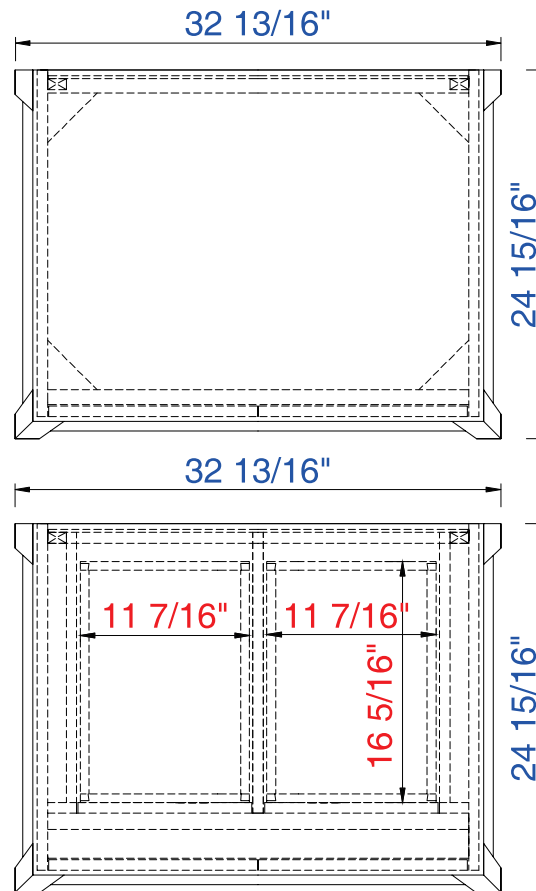

30"

Item Number:

887-V30-GW

Echo Park 30" Cabinet

Diagrams with Dimensions
page 01 of 03

NOTE ONE: Countertops are not shown in these diagrams. (Cabinet Only)

NOTE TWO: This vanity does not have a Backsplash.

Please consult our website for Countertop Diagrams: www.jamesmartinvanities.com

30"

Item Number:

887-V30-GW

Echo Park 30" Cabinet

Diagrams with Dimensions
page 02 of 03

NOTE ONE: Countertops are not shown in these diagrams . (Cabinet Only)

Please consult our website for Countertop Diagrams: www.jamesmartinvanities.com

30"

Item Number:

887-V30-GW

Echo Park 30" Cabinet

Diagrams with Dimensions
page 03 of 03

NOTE ONE: Countertops are not shown in these diagrams. (Cabinet Only)

NOTE TWO: This vanity does not have a Backsplash.

Please consult our website for Countertop Diagrams: www.jamesmartinvanities.com

833mm

Item Number:

887-V30-GW

Echo Park 833mm Cabinet

Diagrams with Dimensions
page 01 of 03