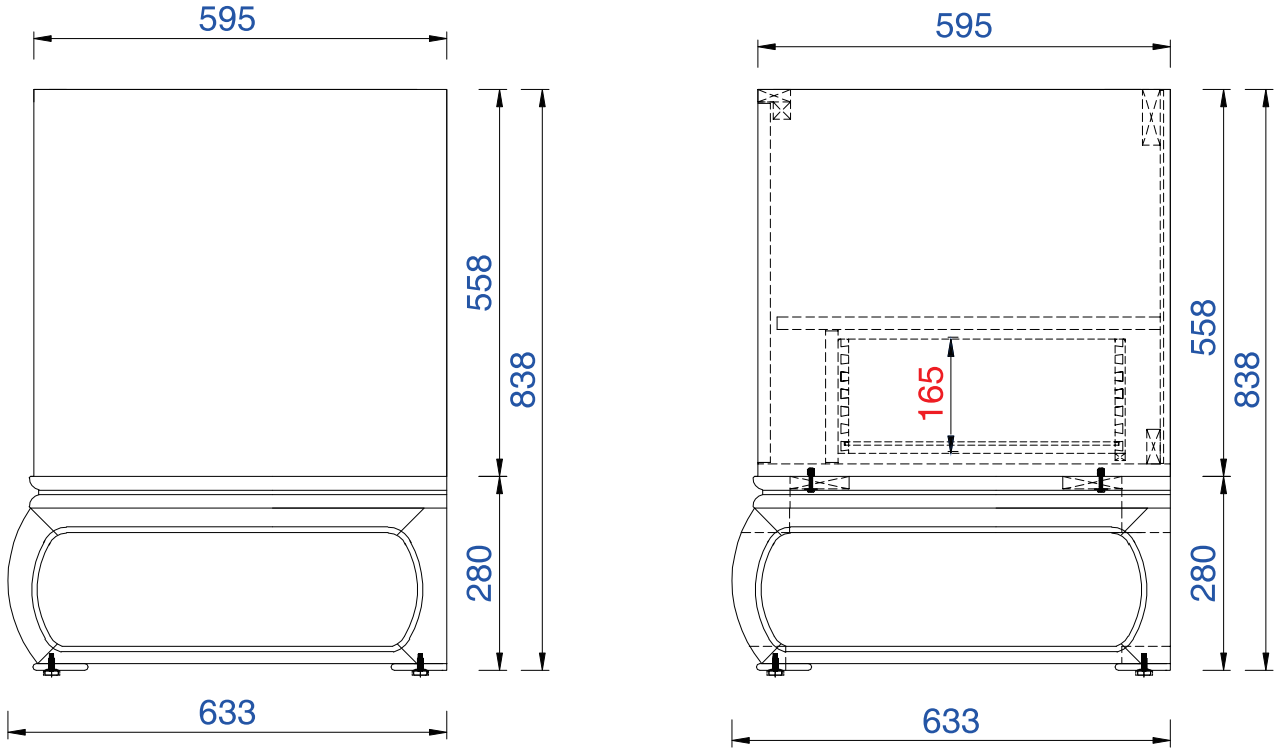

30"

Item Number:

887-V30-GW

Echo Park 30" Cabinet

Diagrams with Dimensions
page 01 of 03

NOTE ONE: Countertops are not shown in these diagrams. (Cabinet Only)

NOTE TWO: This vanity does not have a Backsplash.

NOTE TWO: This vanity does not have a Backsplash.

Please consult our website for Countertop Diagrams: www.jamesmartinvanities.com

833mm

Item Number:

887-V30-GW

Echo Park 833mm Cabinet

Diagrams with Dimensions
page 01 of 03

Item Number:

887-V30-GW

Echo Park 833mm Cabinet

Diagrams with Dimensions
page 02 of 03

NOTE ONE: Countertops are not shown in these diagrams . (Cabinet Only)

Please consult our website for Countertop Diagrams: www.jamesmartinvanities.com

833mm

Item Number:

887-V30-GW

Echo Park 833mm Cabinet

Diagrams with Dimensions
page 03 of 03

NOTE ONE: Countertops are not shown in these diagrams. (Cabinet Only)

NOTE TWO: This vanity does not have a Backsplash.