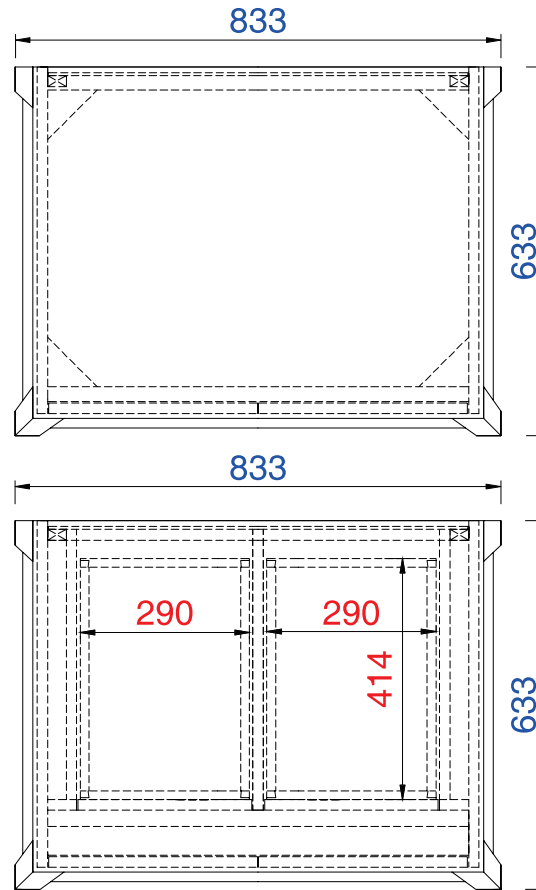

NOTE TWO: This vanity does not have a Backsplash.

Please consult our website for Countertop Diagrams: www.jamesmartinvanities.com

833mm

Item Number:

887-V30-GW

Echo Park 833mm Cabinet

Diagrams with Dimensions
page 01 of 03

NOTE ONE: Countertops are not shown in these diagrams. (Cabinet Only)

NOTE TWO: This vanity does not have a Backsplash.

Please consult our website for Countertop Diagrams: www.jamesmartinvanities.com

833mm

Item Number:

887-V30-GW

Echo Park 833mm Cabinet

Diagrams with Dimensions
page 02 of 03

NOTE ONE: Countertops are not shown in these diagrams . (Cabinet Only)

Please consult our website for Countertop Diagrams: www.jamesmartinvanities.com

833mm

Item Number:

887-V30-GW

Echo Park 833mm Cabinet

Diagrams with Dimensions
page 03 of 03

NOTE ONE: Countertops are not shown in these diagrams. (Cabinet Only)

NOTE TWO: This vanity does not have a Backsplash.