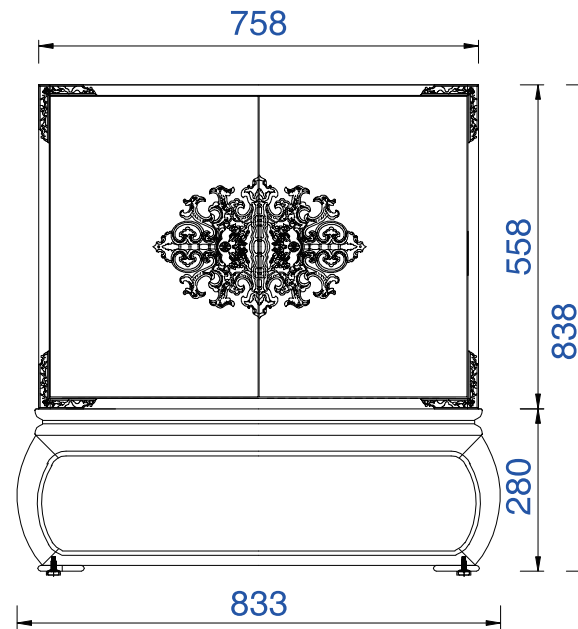

Please consult our website for Countertop Diagrams: www.jamesmartinvanities.com

30"

Item Number:

887-V30-GW

Echo Park 30" Cabinet

Diagrams with Dimensions
page 03 of 03

NOTE ONE: Countertops are not shown in these diagrams. (Cabinet Only)

NOTE TWO: This vanity does not have a Backsplash.

Please consult our website for Countertop Diagrams: www.jamesmartinvanities.com

833mm

Item Number:

887-V30-GW

Echo Park 833mm Cabinet

Diagrams with Dimensions
page 01 of 03

Item Number:

887-V30-GW

Echo Park 833mm Cabinet

Diagrams with Dimensions
page 02 of 03

NOTE ONE: Countertops are not shown in these diagrams . (Cabinet Only)

Please consult our website for Countertop Diagrams: www.jamesmartinvanities.com

833mm

Item Number:

887-V30-GW

Echo Park 833mm Cabinet

Diagrams with Dimensions
page 03 of 03

NOTE ONE: Countertops are not shown in these diagrams. (Cabinet Only)

NOTE TWO: This vanity does not have a Backsplash.