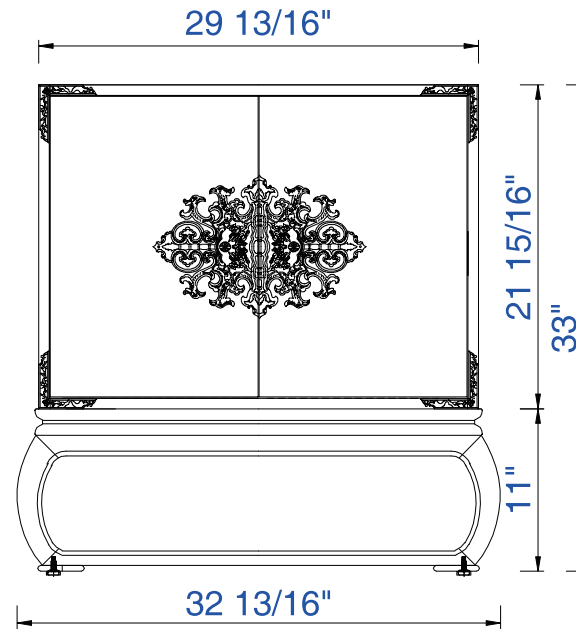

30"

Item Number:

887-V30-GW

Echo Park 30" Cabinet

Diagrams with Dimensions
page 01 of 03

NOTE ONE: Countertops are not shown in these diagrams. (Cabinet Only)

NOTE TWO: This vanity does not have a Backsplash.

Please consult our website for Countertop Diagrams: www.jamesmartinvanities.com

30"

Item Number:

887-V30-GW

Echo Park 30" Cabinet

Diagrams with Dimensions
page 02 of 03

NOTE ONE: Countertops are not shown in these diagrams . (Cabinet Only)

Please consult our website for Countertop Diagrams: www.jamesmartinvanities.com

30"

Item Number:

887-V30-GW

Echo Park 30" Cabinet

Diagrams with Dimensions
page 03 of 03

NOTE ONE: Countertops are not shown in these diagrams. (Cabinet Only)

833mm

Item Number:

887-V30-GW

Echo Park 833mm Cabinet

Diagrams with Dimensions
page 03 of 03

NOTE ONE: Countertops are not shown in these diagrams. (Cabinet Only)

NOTE TWO: This vanity does not have a Backsplash.