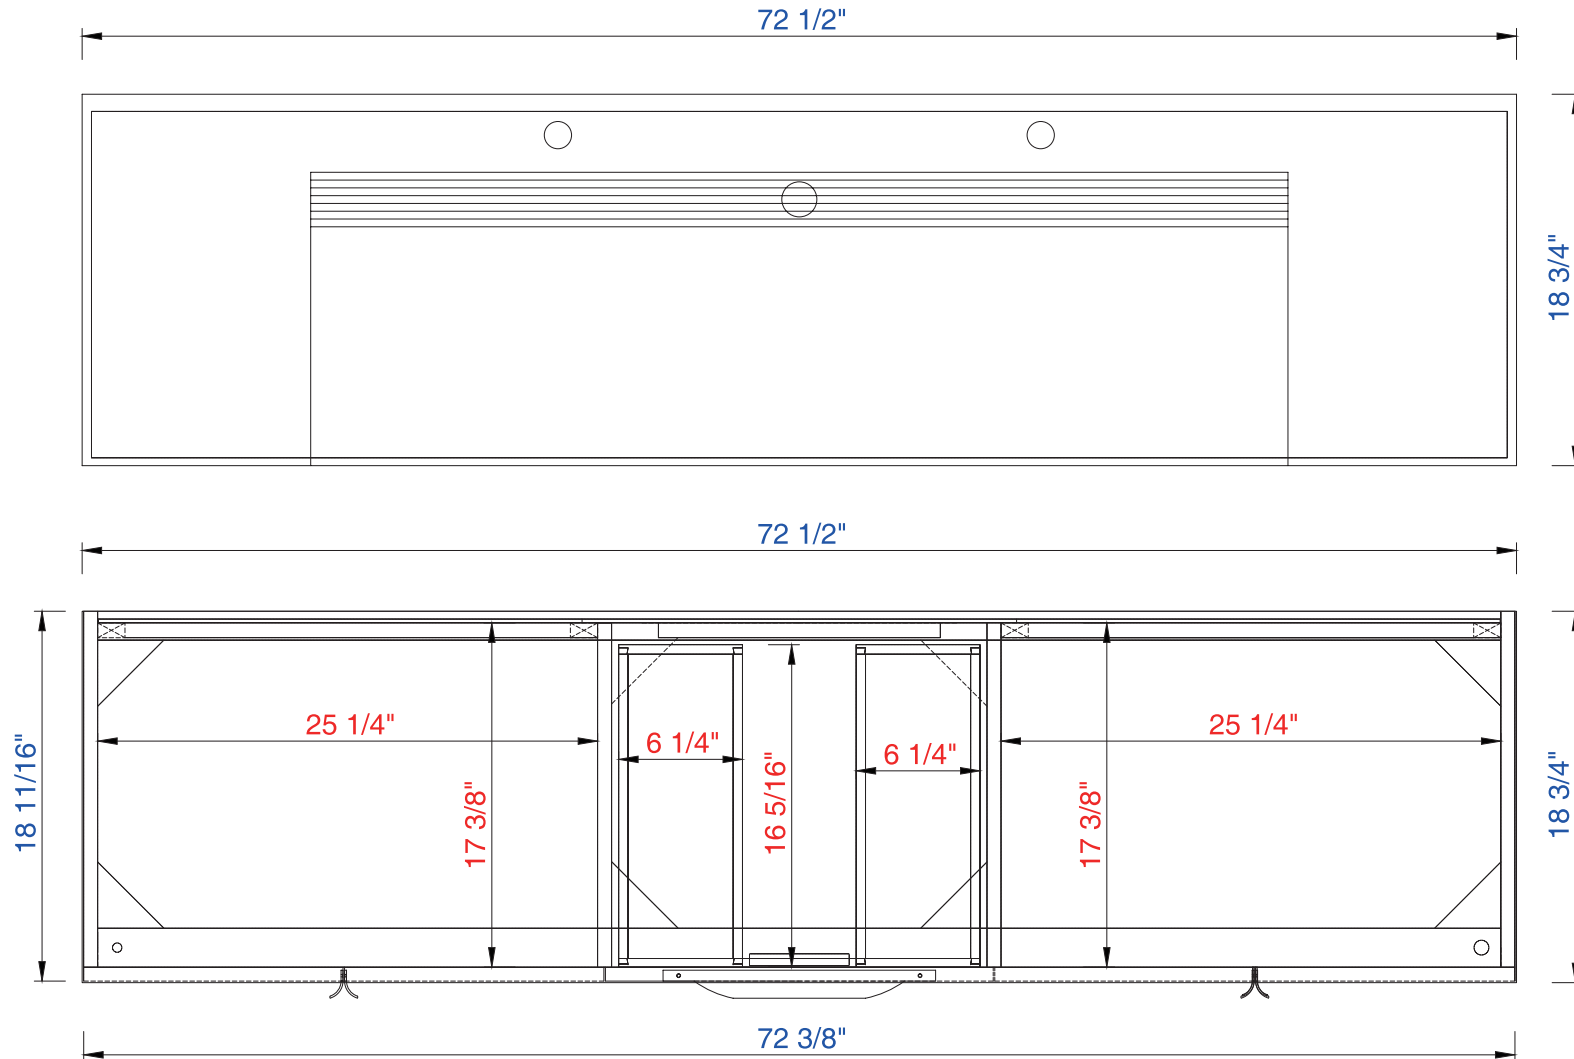

72"

Item Number:

- 389-V72-AGR-A
- 389-V72-CFO-A
- 389-V72-GW-A
- 389-V72-LTO-A

JAMES MARTIN

VANITIES

Mercer Island 72" Cabinet

Diagrams with Dimensions  
page 01 of 03

NOTE ONE: Married Countertop is standard for this cabinet  
NOTE TWO: This vanity does not have a Backsplash.

72"

Item Number:

- 389-V72-AGR-A
- 389-V72-CFO-A
- 389-V72-GW-A
- 389-V72-LTO-A

JAMES MARTIN

VANITIES

Mercer Island 72" Cabinet

Diagrams with Dimensions  
page 02 of 03

NOTE ONE: Married Countertop is standard for this cabinet

72"

Item Number:

- 389-V72-AGR-A
- 389-V72-CFO-A
- 389-V72-GW-A
- 389-V72-LTO-A

JAMES MARTIN

VANITIES

Mercer Island 72" Cabinet

Diagrams with Dimensions  
page 03 of 03

NOTE ONE: Married Countertop is standard for this cabinet  
NOTE TWO: This vanity does not have a Backsplash.

JAMES MARTIN

VANITIES

Mercer Island 1829mm Cabinet

Diagrams with Dimensions  
page 02 of 03

NOTE ONE: Married Countertop is standard for this cabinet

1829mm

Item Number:

- 389-V72-AGR-A
- 389-V72-CFO-A
- 389-V72-GW-A
- 389-V72-LTO-A