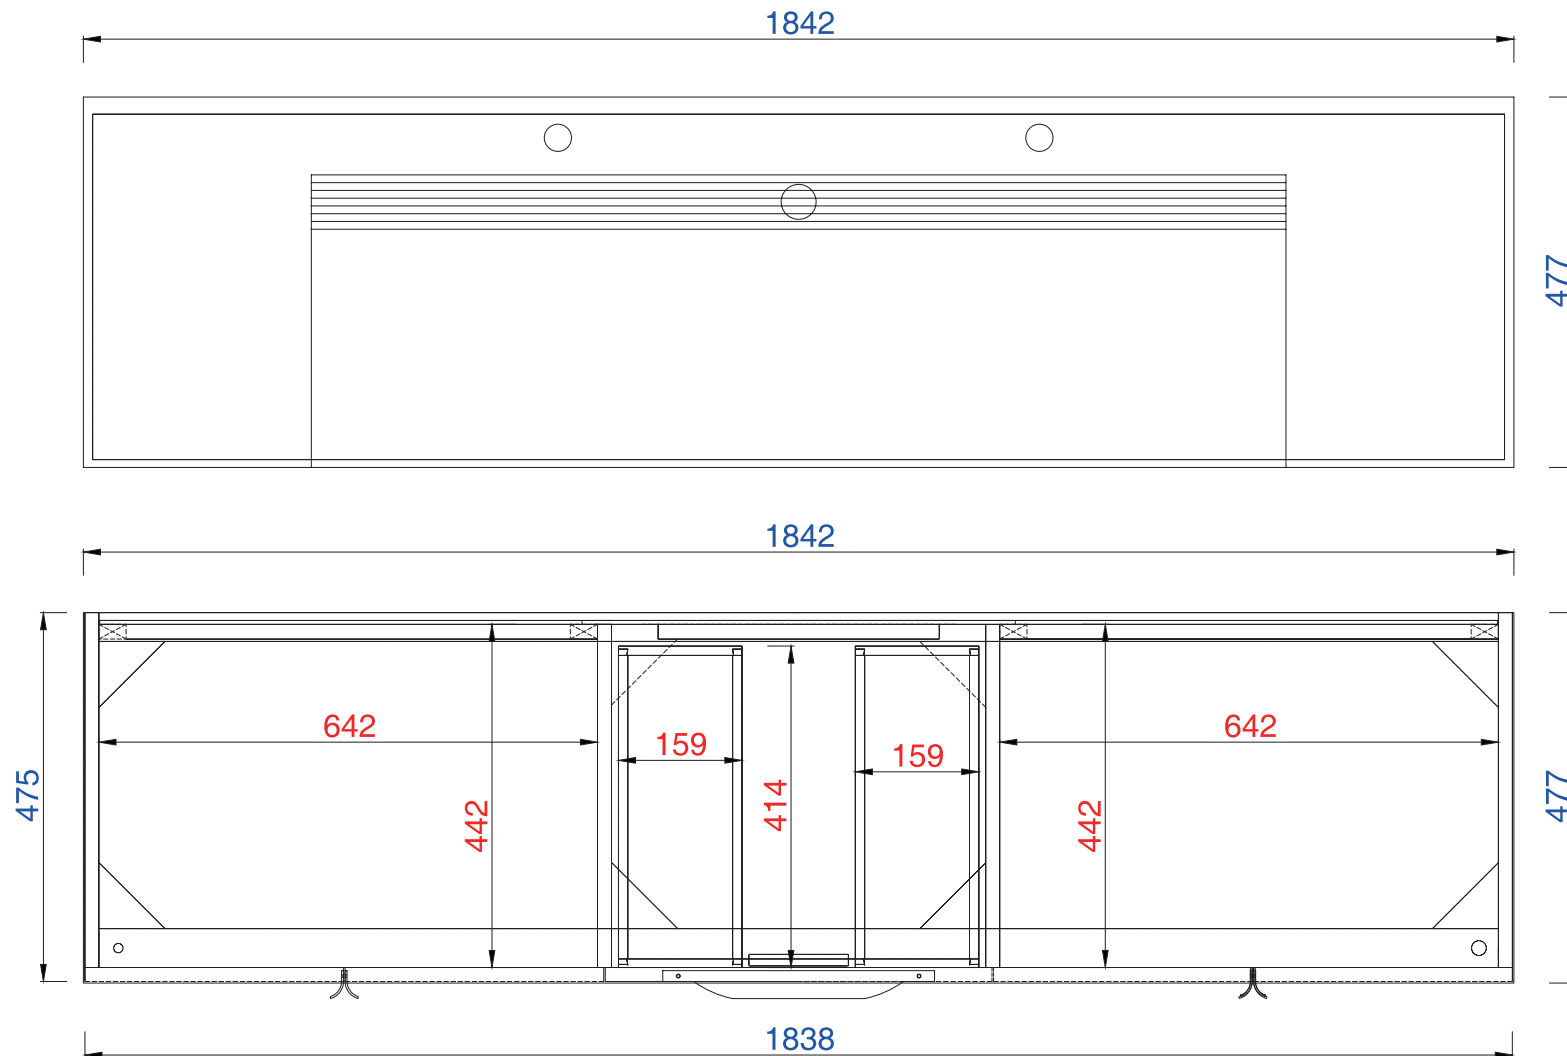

72"

Item Number:

- 389-V72-AGR-A
- 389-V72-CFO-A
- 389-V72-GW-A
- 389-V72-LTO-A

JAMES MARTIN

VANITIES

Mercer Island 72" Cabinet

Diagrams with Dimensions  
page 01 of 03

NOTE ONE: Married Countertop is standard for this cabinet  
NOTE TWO: This vanity does not have a Backsplash.

72"

Item Number:

- 389-V72-AGR-A
- 389-V72-CFO-A
- 389-V72-GW-A
- 389-V72-LTO-A

JAMES MARTIN

VANITIES

Mercer Island 72" Cabinet

Diagrams with Dimensions  
page 03 of 03

NOTE ONE: Married Countertop is standard for this cabinet  
NOTE TWO: This vanity does not have a Backsplash.

### Mercer Island 1829mm Cabinet

Diagrams with Dimensions  
page 01 of 03

NOTE ONE: Married Countertop is standard for this cabinet  
NOTE TWO: This vanity does not have a Backsplash.

1829mm

Item Number:

- 389-V72-AGR-A
- 389-V72-CFO-A
- 389-V72-GW-A
- 389-V72-LTO-A

JAMES MARTIN

VANITIES

Mercer Island 1829mm Cabinet

Diagrams with Dimensions  
page 02 of 03

NOTE ONE: Married Countertop is standard for this cabinet

1829mm

Item Number:

- 389-V72-AGR-A
- 389-V72-CFO-A
- 389-V72-GW-A
- 389-V72-LTO-A