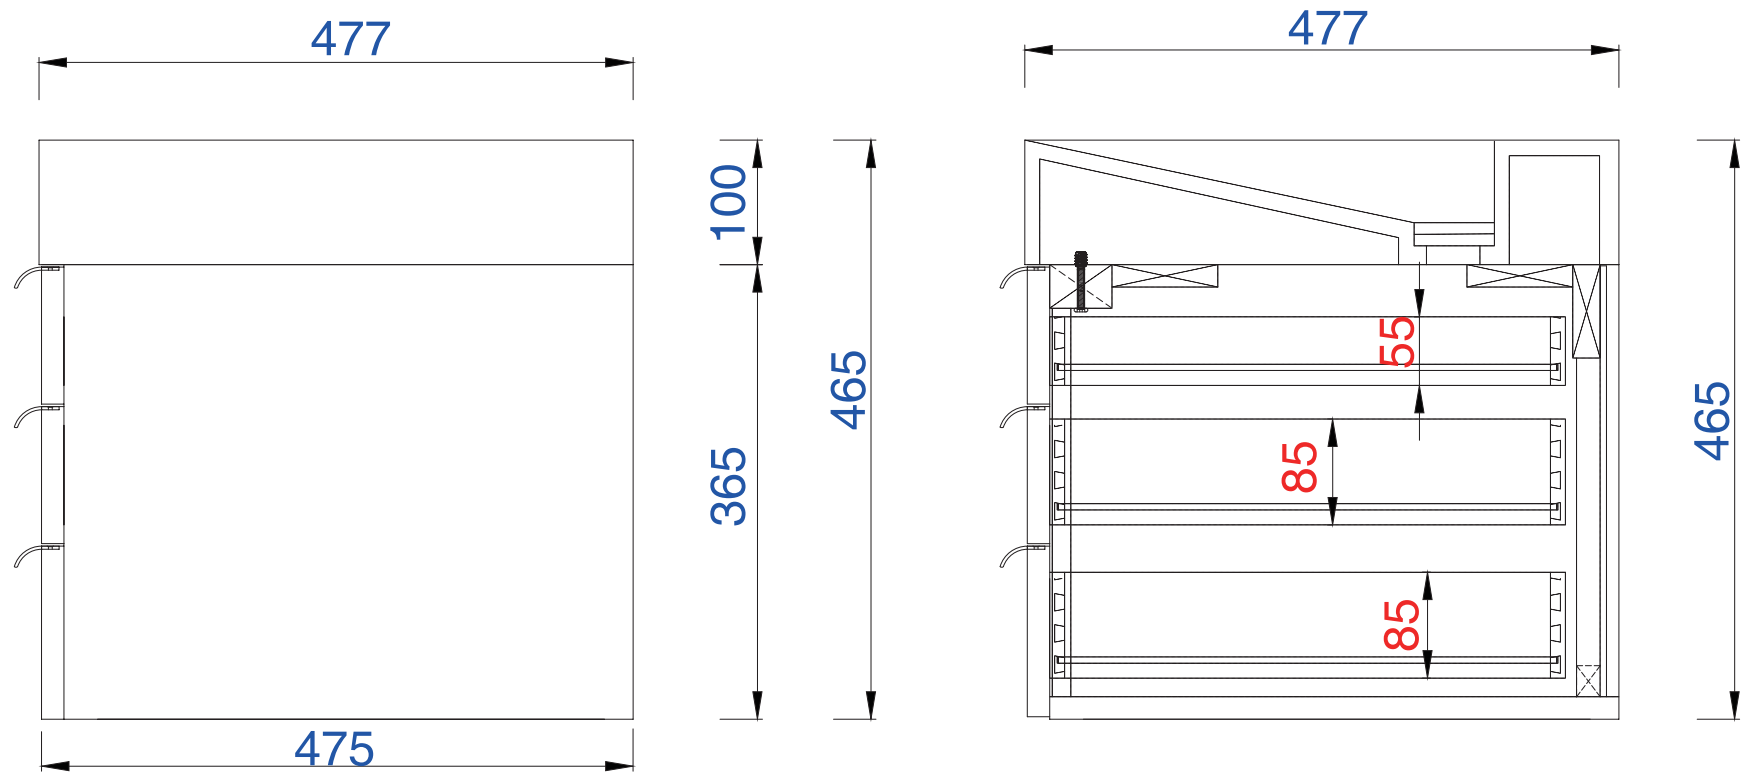

72"

Item Number:

- 389-V72-AGR-A
- 389-V72-CFO-A
- 389-V72-GW-A
- 389-V72-LTO-A

JAMES MARTIN

VANITIES

Mercer Island 72" Cabinet

Diagrams with Dimensions  
page 01 of 03

NOTE ONE: Married Countertop is standard for this cabinet  
NOTE TWO: This vanity does not have a Backsplash.

### Mercer Island 1829mm Cabinet

Diagrams with Dimensions  
page 01 of 03

NOTE ONE: Married Countertop is standard for this cabinet  
NOTE TWO: This vanity does not have a Backsplash.

1829mm

Item Number:

- 389-V72-AGR-A
- 389-V72-CFO-A
- 389-V72-GW-A
- 389-V72-LTO-A

JAMES MARTIN

VANITIES

Mercer Island 1829mm Cabinet

Diagrams with Dimensions  
page 02 of 03

NOTE ONE: Married Countertop is standard for this cabinet

1829mm

Item Number:

- 389-V72-AGR-A
- 389-V72-CFO-A
- 389-V72-GW-A
- 389-V72-LTO-A

### Mercer Island 1829mm Cabinet

Diagrams with Dimensions  
page 03 of 03

NOTE ONE: Married Countertop is standard for this cabinet  
NOTE TWO: This vanity does not have a Backsplash.