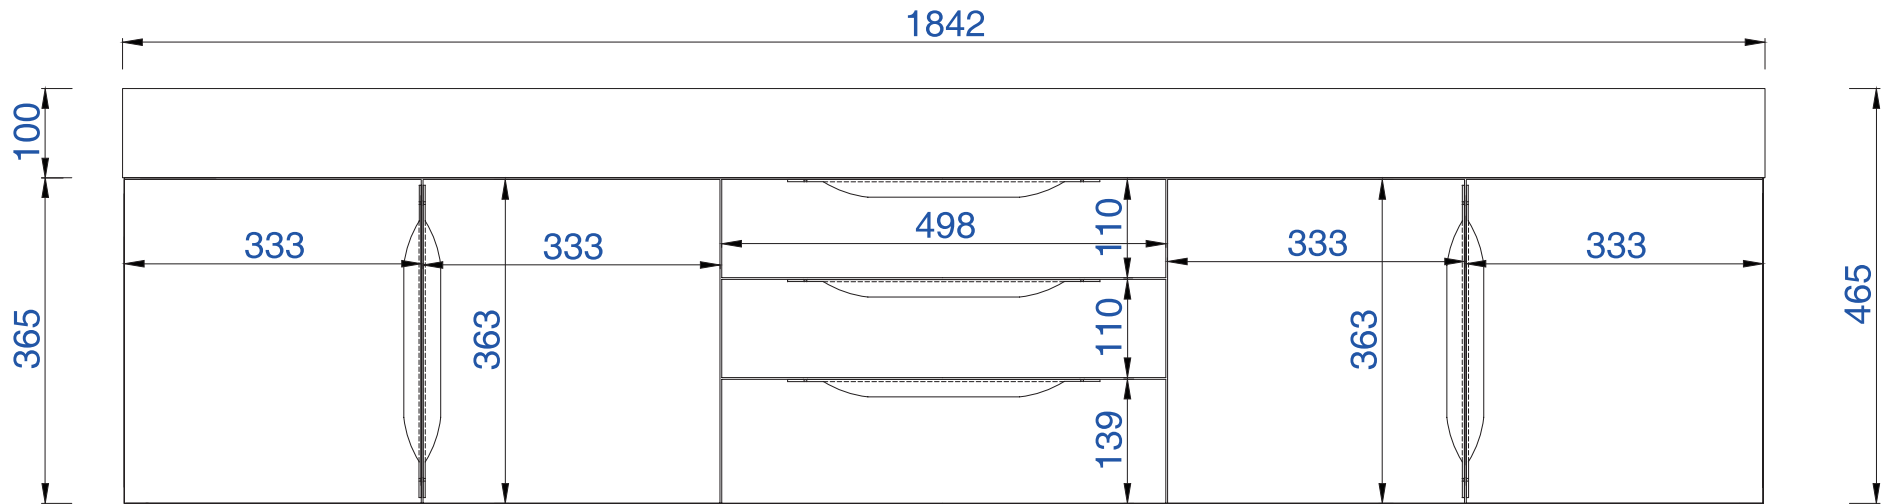

72"

Item Number:

- 389-V72-AGR-A
- 389-V72-CFO-A
- 389-V72-GW-A
- 389-V72-LTO-A

JAMES MARTIN

VANITIES

Mercer Island 72" Cabinet

Diagrams with Dimensions  
page 01 of 03

NOTE ONE: Married Countertop is standard for this cabinet  
NOTE TWO: This vanity does not have a Backsplash.

1829mm

Item Number:

- 389-V72-AGR-A
- 389-V72-CFO-A
- 389-V72-GW-A
- 389-V72-LTO-A

JAMES MARTIN

VANITIES

### Mercer Island 1829mm Cabinet

Diagrams with Dimensions  
page 01 of 03

NOTE ONE: Married Countertop is standard for this cabinet  
NOTE TWO: This vanity does not have a Backsplash.

1829mm

Item Number:

- 389-V72-AGR-A
- 389-V72-CFO-A
- 389-V72-GW-A
- 389-V72-LTO-A

JAMES MARTIN

VANITIES

Mercer Island 1829mm Cabinet

Diagrams with Dimensions  
page 02 of 03

NOTE ONE: Married Countertop is standard for this cabinet

1829mm

Item Number:

- 389-V72-AGR-A
- 389-V72-CFO-A
- 389-V72-GW-A
- 389-V72-LTO-A