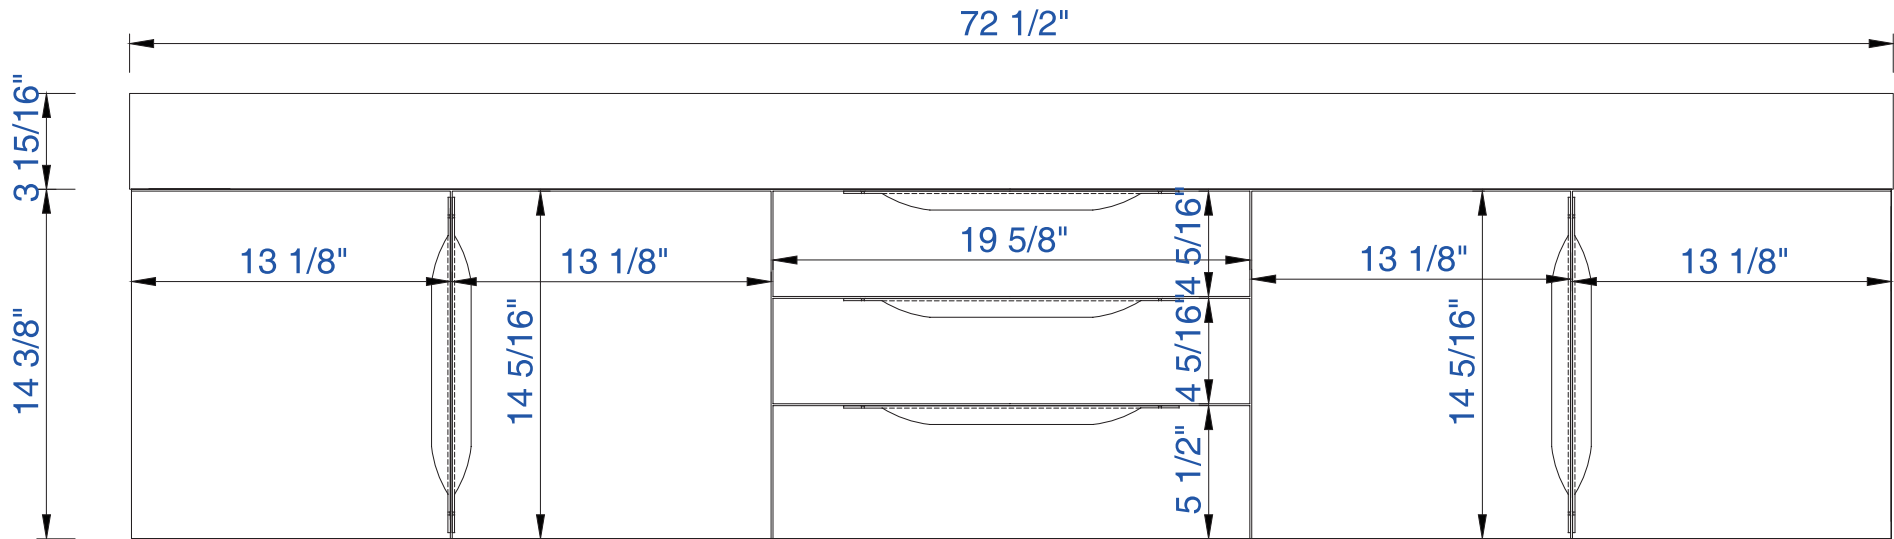

72"

Item Number:

- 389-V72-AGR-A
- 389-V72-CFO-A
- 389-V72-GW-A
- 389-V72-LTO-A

JAMES MARTIN

VANITIES

Mercer Island 72" Cabinet

Diagrams with Dimensions  
page 01 of 03

NOTE ONE: Married Countertop is standard for this cabinet  
NOTE TWO: This vanity does not have a Backsplash.

72"

Item Number:

- 389-V72-AGR-A
- 389-V72-CFO-A
- 389-V72-GW-A
- 389-V72-LTO-A

JAMES MARTIN

VANITIES

Mercer Island 72" Cabinet

Diagrams with Dimensions  
page 02 of 03

NOTE ONE: Married Countertop is standard for this cabinet

72"

Item Number:

- 389-V72-AGR-A
- 389-V72-CFO-A
- 389-V72-GW-A
- 389-V72-LTO-A

JAMES MARTIN

VANITIES

Mercer Island 72" Cabinet

Diagrams with Dimensions  
page 03 of 03

NOTE ONE: Married Countertop is standard for this cabinet  
NOTE TWO: This vanity does not have a Backsplash.

JAMES MARTIN

VANITIES

Mercer Island 1829mm Cabinet

Diagrams with Dimensions  
page 02 of 03

NOTE ONE: Married Countertop is standard for this cabinet

1829mm

Item Number:

- 389-V72-AGR-A
- 389-V72-CFO-A
- 389-V72-GW-A
- 389-V72-LTO-A