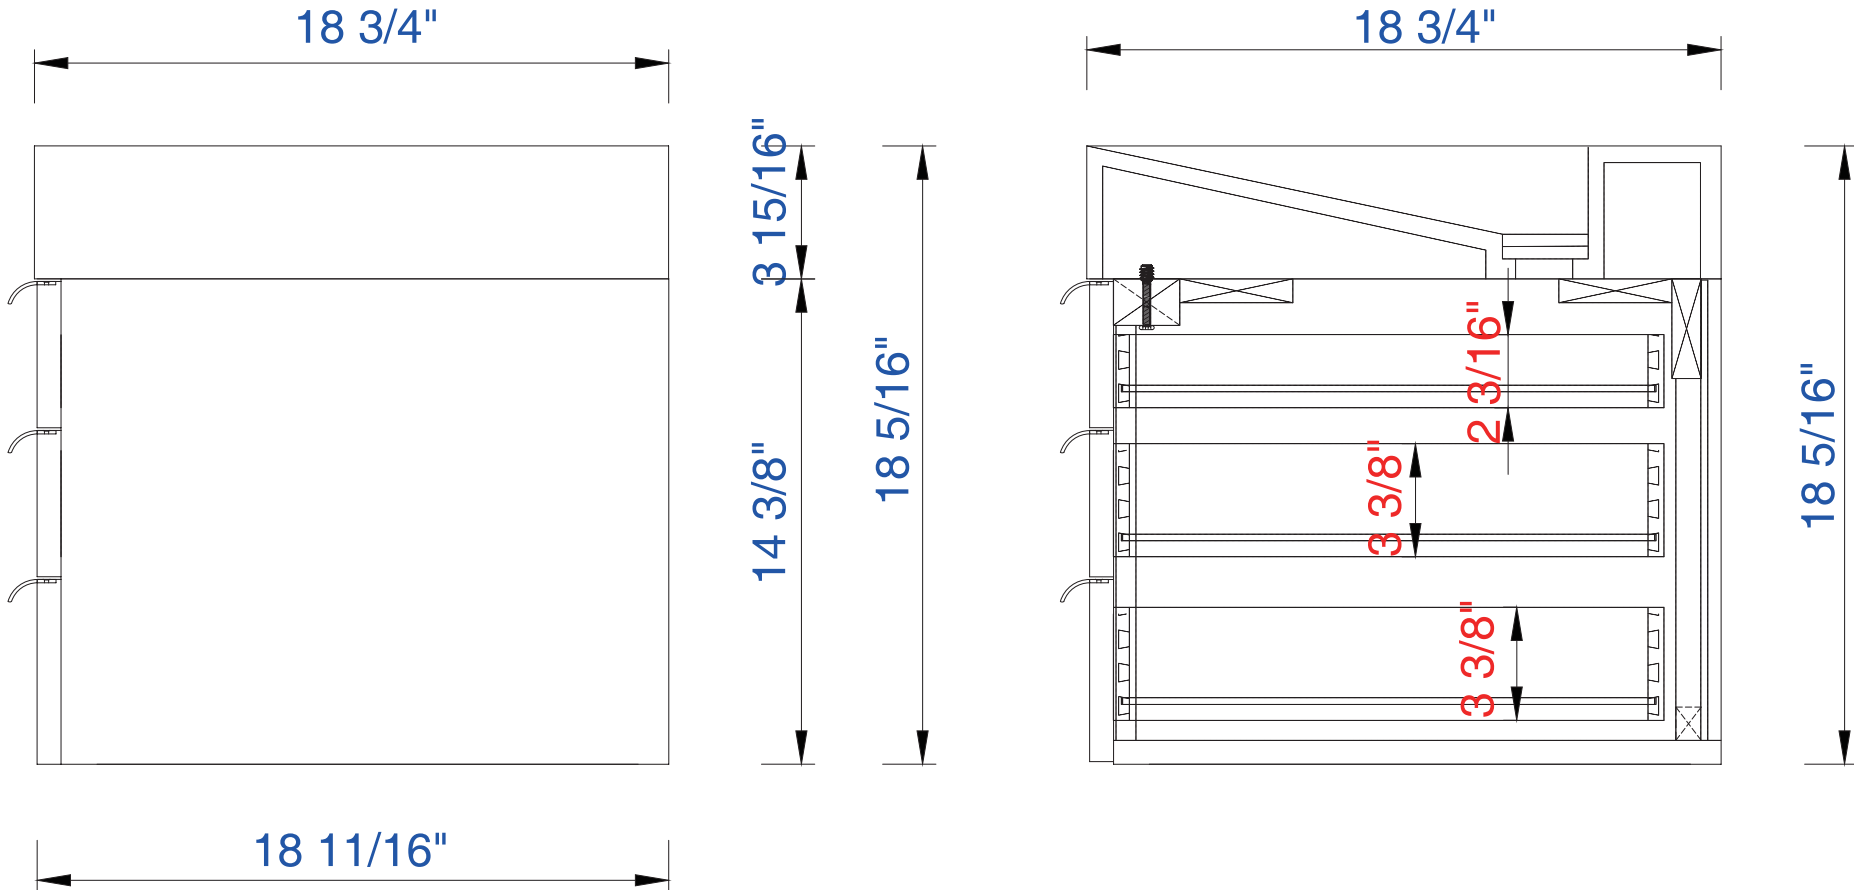

72"

Item Number:

- 389-V72-AGR-A
- 389-V72-CFO-A
- 389-V72-GW-A
- 389-V72-LTO-A

JAMES MARTIN

VANITIES

Mercer Island 72" Cabinet

Diagrams with Dimensions  
page 01 of 03

NOTE ONE: Married Countertop is standard for this cabinet  
NOTE TWO: This vanity does not have a Backsplash.

72"

Item Number:

- 389-V72-AGR-A
- 389-V72-CFO-A
- 389-V72-GW-A
- 389-V72-LTO-A

JAMES MARTIN

VANITIES

Mercer Island 72" Cabinet

Diagrams with Dimensions  
page 02 of 03

NOTE ONE: Married Countertop is standard for this cabinet

72"

Item Number:

- 389-V72-AGR-A
- 389-V72-CFO-A
- 389-V72-GW-A
- 389-V72-LTO-A

JAMES MARTIN

VANITIES

Mercer Island 72" Cabinet

Diagrams with Dimensions  
page 03 of 03

NOTE ONE: Married Countertop is standard for this cabinet  
NOTE TWO: This vanity does not have a Backsplash.

JAMES MARTIN

VANITIES

Mercer Island 1829mm Cabinet

Diagrams with Dimensions  
page 02 of 03

NOTE ONE: Married Countertop is standard for this cabinet

1829mm

Item Number:

- 389-V72-AGR-A
- 389-V72-CFO-A
- 389-V72-GW-A
- 389-V72-LTO-A