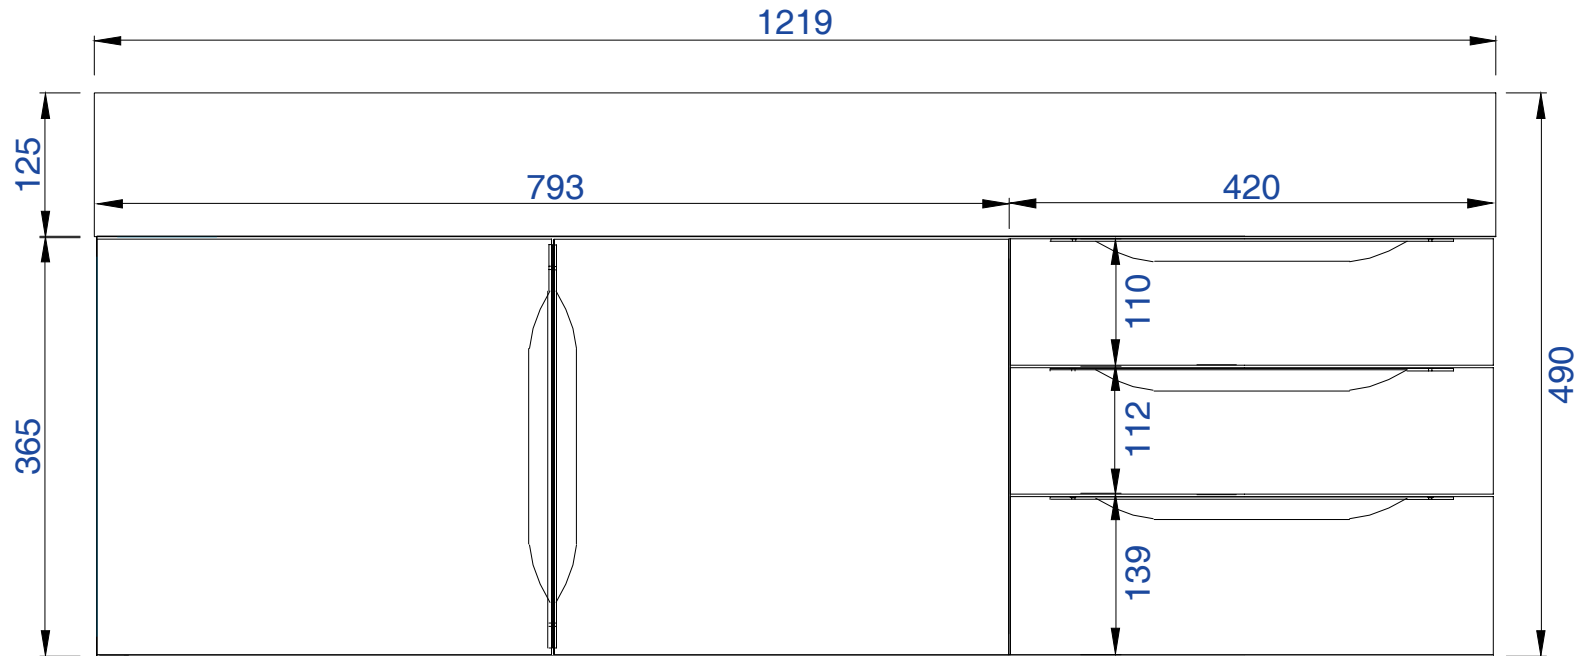

48"

Item Number:

- 389-V48-AGR-A
- 389-V48-CFO-A
- 389-V48-GW-A
- 389-V48-LTO-A

Mercer Island 48" Cabinet

Diagrams with Dimensions
page 02 of 03

NOTE ONE: Married Countertop is standard for this cabinet.

48"

1219mm

Item Number:

- 389-V48-AGR-A
- 389-V48-CFO-A
- 389-V48-GW-A
- 389-V48-LTO-A

Mercer Island 1219mm Cabinet

Diagrams with Dimensions
page 01 of 03

NOTE ONE: Married Countertop is standard for this cabinet.
NOTE TWO: This vanity does not have a Backsplash.

1219mm

Item Number:

- 389-V48-AGR-A
- 389-V48-CFO-A
- 389-V48-GW-A
- 389-V48-LTO-A

Mercer Island 1219mm Cabinet

Diagrams with Dimensions
page 02 of 03

NOTE ONE: Married Countertop is standard for this cabinet.

1219mm

Item Number :

- 389-V48-AGR-A
- 389-V48-CFO-A
- 389-V48-GW-A
- 389-V48-LTO-A

Mercer Island 1219mm Cabinet

Diagrams with Dimensions
page 03 of 03

NOTE ONE: Married Countertop is standard for this cabinet.
NOTE TWO: This vanity does not have a Backsplash.