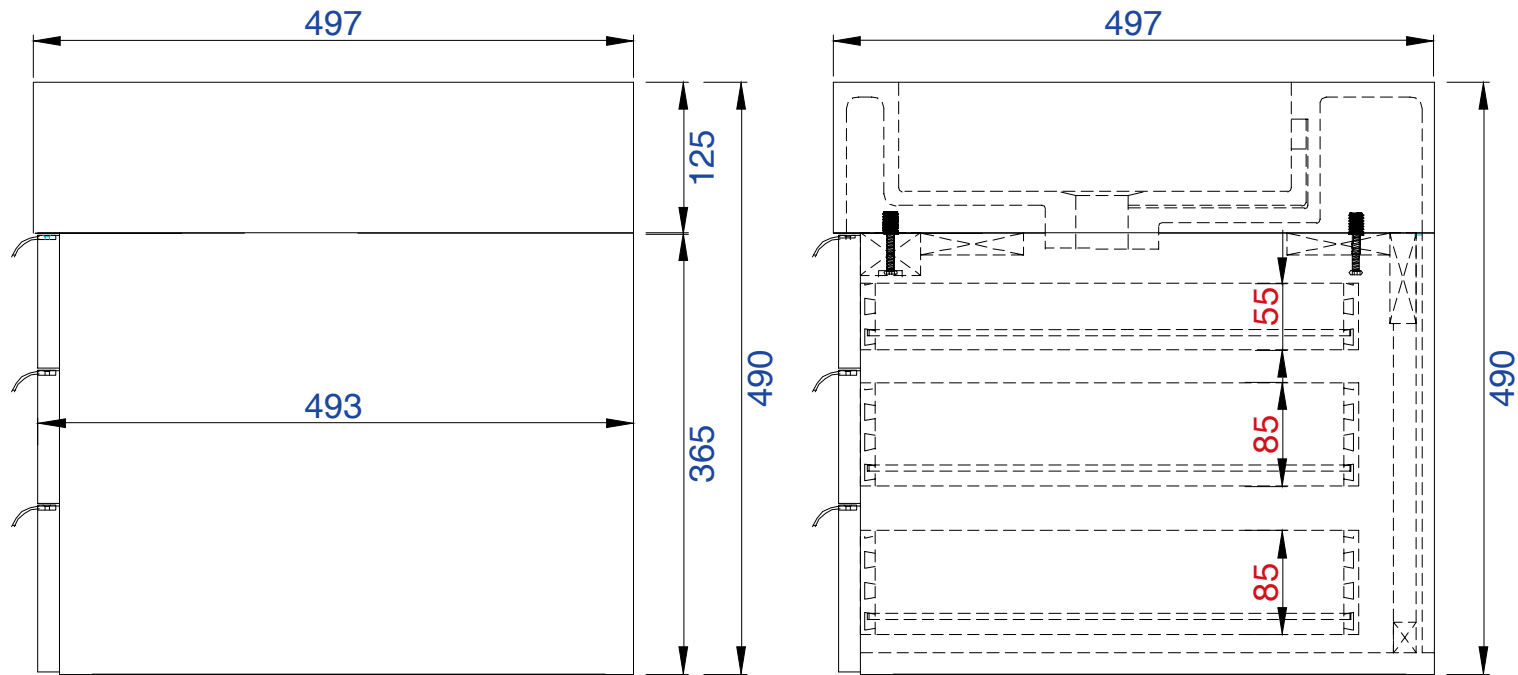

48"

Item Number :

- 389-V48-AGR-A
- 389-V48-CFO-A
- 389-V48-GW-A
- 389-V48-LTO-A

Mercer Island 48" Cabinet

Diagrams with Dimensions
page 01 of 03

NOTE ONE: Married Countertop is standard for this cabinet.
NOTE TWO: This vanity does not have a Backsplash.

1219mm

Item Number:

- 389-V48-AGR-A
- 389-V48-CFO-A
- 389-V48-GW-A
- 389-V48-LTO-A

Mercer Island 1219mm Cabinet

Diagrams with Dimensions
page 01 of 03

NOTE ONE: Married Countertop is standard for this cabinet.
NOTE TWO: This vanity does not have a Backsplash.

1219mm

Item Number:

- 389-V48-AGR-A
- 389-V48-CFO-A
- 389-V48-GW-A
- 389-V48-LTO-A

Mercer Island 1219mm Cabinet

Diagrams with Dimensions
page 02 of 03

NOTE ONE: Married Countertop is standard for this cabinet.

1219mm

Item Number :

- 389-V48-AGR-A
- 389-V48-CFO-A
- 389-V48-GW-A
- 389-V48-LTO-A

Mercer Island 1219mm Cabinet

Diagrams with Dimensions
page 03 of 03

NOTE ONE: Married Countertop is standard for this cabinet.
NOTE TWO: This vanity does not have a Backsplash.