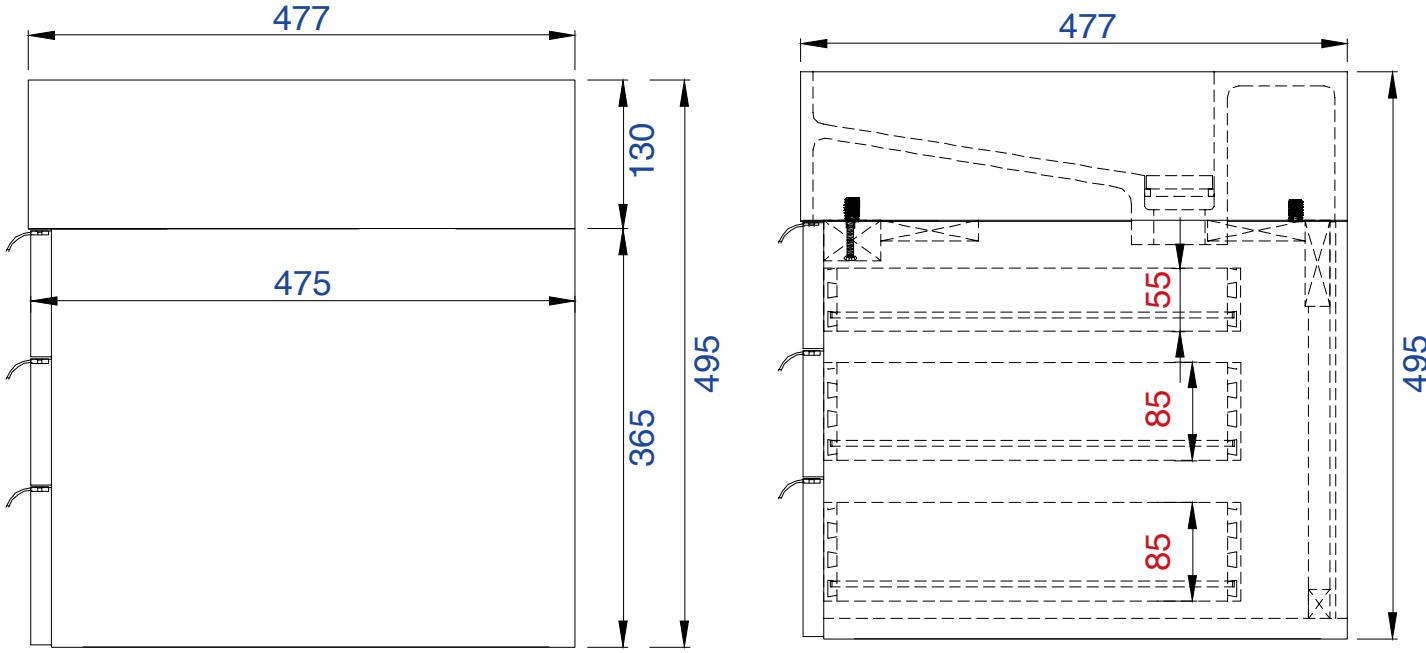

### Mercer Island 36" Cabinet

Diagrams with Dimensions  
page 01 of 03

NOTE ONE: Married Countertop is standard for this cabinet.  
NOTE TWO: This vanity does not have a Backsplash.

36"

Item Number:

- 389-V36-AGR-A
- 389-V36-CFO-A
- 389-V36-GW-A
- 389-V36-LTO-A

### Mercer Island 897mm Cabinet

Diagrams with Dimensions  
page 01 of 03

NOTE ONE: Married Countertop is standard for this cabinet.  
NOTE TWO: This vanity does not have a Backsplash.

897mm

Item Number:

- 389-V36-AGR-A
- 389-V36-CFO-A
- 389-V36-GW-A
- 389-V36-LTO-A

### Mercer Island 897mm Cabinet

Diagrams with Dimensions  
page 02 of 03

NOTE ONE: Married Countertop is standard for this cabinet.

897mm

Item Number :

- 389-V36-AGR-A
- 389-V36-CFO-A
- 389-V36-GW-A
- 389-V36-LTO-A

### Mercer Island 897mm Cabinet

Diagrams with Dimensions  
page 03 of 03

NOTE ONE: Married Countertop is standard for this cabinet.  
NOTE TWO: This vanity does not have a Backsplash.