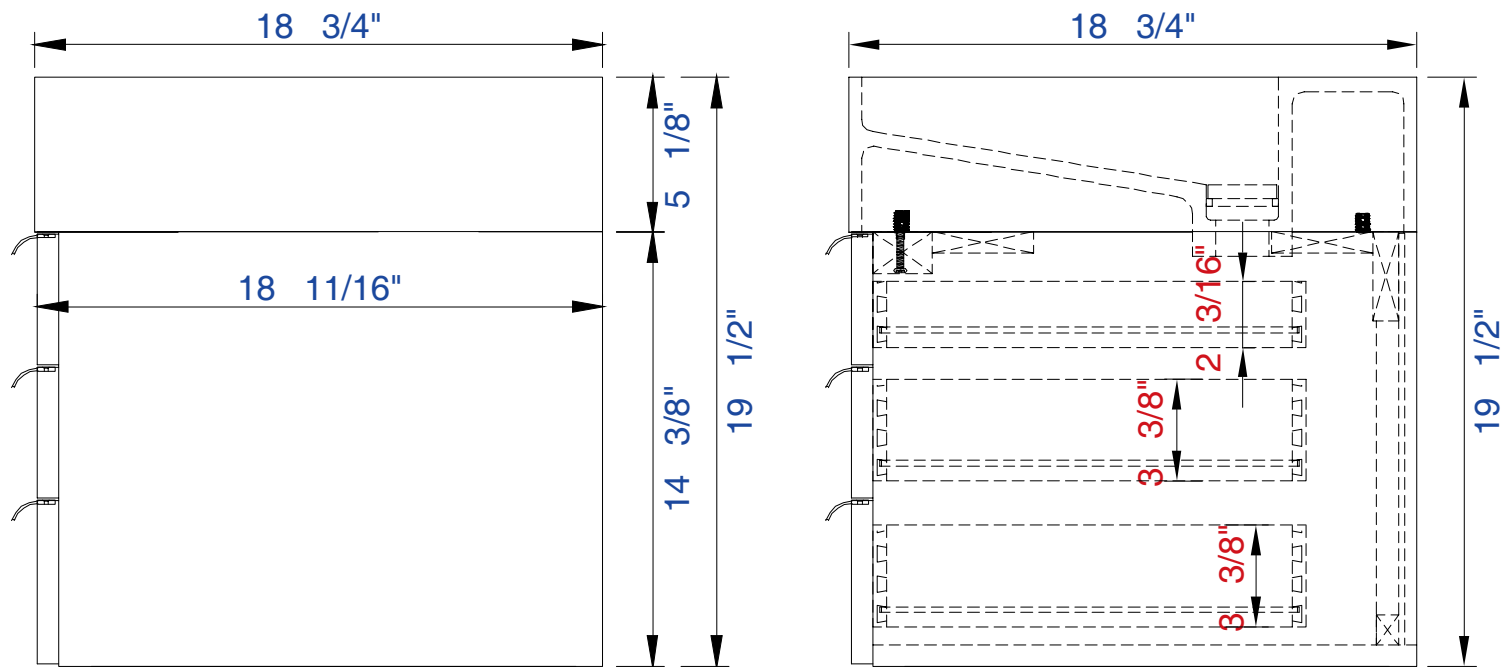

### Mercer Island 36" Cabinet

Diagrams with Dimensions  
page 01 of 03

NOTE ONE: Married Countertop is standard for this cabinet.  
NOTE TWO: This vanity does not have a Backsplash.

36"

Item Number:

- 389-V36-AGR-A
- 389-V36-CFO-A
- 389-V36-GW-A
- 389-V36-LTO-A

### Mercer Island 36" Cabinet

Diagrams with Dimensions  
page 02 of 03

NOTE ONE: Married Countertop is standard for this cabinet.

36"

Item Number :

- 389-V36-AGR-A
- 389-V36-CFO-A
- 389-V36-GW-A
- 389-V36-LTO-A

### Mercer Island 36" Cabinet

Diagrams with Dimensions  
page 03 of 03

NOTE ONE: Married Countertop is standard for this cabinet.  
NOTE TWO: This vanity does not have a Backsplash.

897mm

Item Number :

- 389-V36-AGR-A
- 389-V36-CFO-A
- 389-V36-GW-A
- 389-V36-LTO-A

### Mercer Island 897mm Cabinet

Diagrams with Dimensions  
page 01 of 03

NOTE ONE: Married Countertop is standard for this cabinet.  
NOTE TWO: This vanity does not have a Backsplash.

897mm

Item Number:

- 389-V36-AGR-A
- 389-V36-CFO-A
- 389-V36-GW-A
- 389-V36-LTO-A