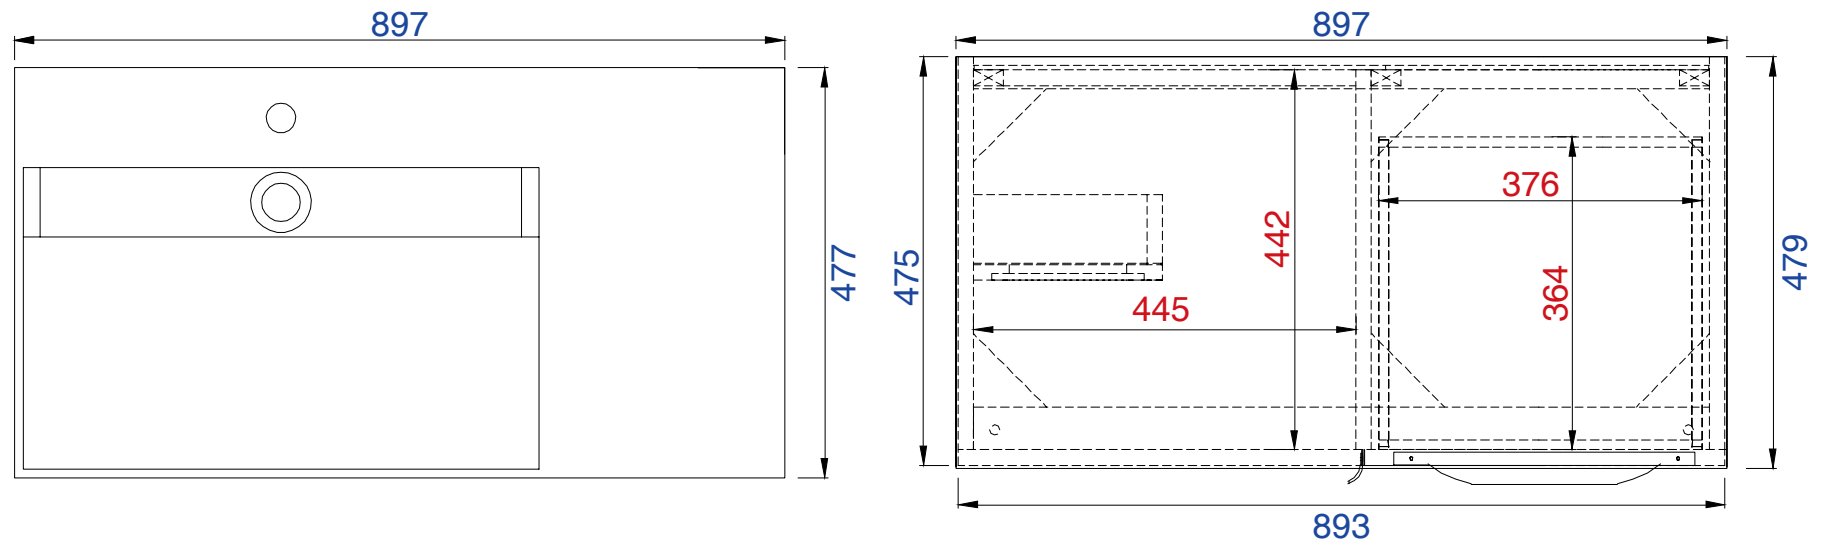

### Mercer Island 36" Cabinet

Diagrams with Dimensions  
page 01 of 03

NOTE ONE: Married Countertop is standard for this cabinet.  
NOTE TWO: This vanity does not have a Backsplash.

36"

Item Number:

- 389-V36-AGR-A
- 389-V36-CFO-A
- 389-V36-GW-A
- 389-V36-LTO-A

### Mercer Island 36" Cabinet

Diagrams with Dimensions  
page 02 of 03

NOTE ONE: Married Countertop is standard for this cabinet.

36"

Item Number :

- 389-V36-AGR-A
- 389-V36-CFO-A
- 389-V36-GW-A
- 389-V36-LTO-A

### Mercer Island 897mm Cabinet

Diagrams with Dimensions  
page 01 of 03

NOTE ONE: Married Countertop is standard for this cabinet.  
NOTE TWO: This vanity does not have a Backsplash.

897mm

Item Number:

- 389-V36-AGR-A
- 389-V36-CFO-A
- 389-V36-GW-A
- 389-V36-LTO-A

### Mercer Island 897mm Cabinet

Diagrams with Dimensions  
page 02 of 03

NOTE ONE: Married Countertop is standard for this cabinet.

897mm

Item Number :

- 389-V36-AGR-A
- 389-V36-CFO-A
- 389-V36-GW-A
- 389-V36-LTO-A