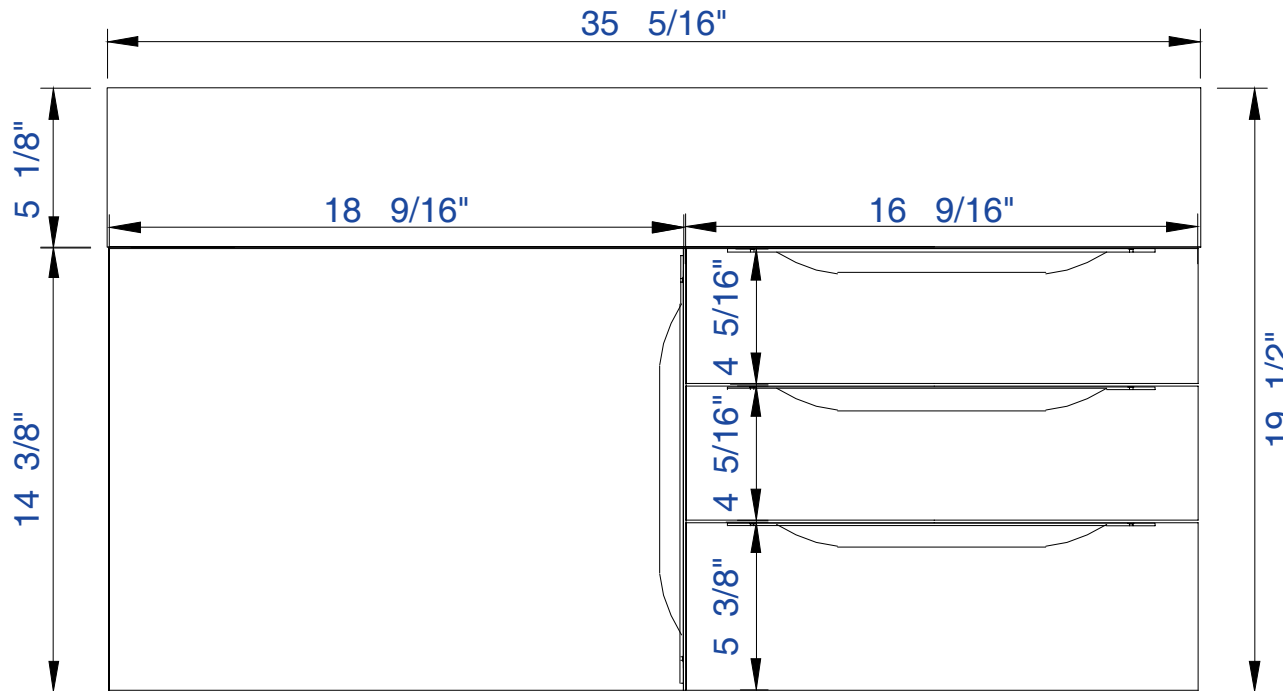

### Mercer Island 36" Cabinet

Diagrams with Dimensions  
page 01 of 03

NOTE ONE: Married Countertop is standard for this cabinet.  
NOTE TWO: This vanity does not have a Backsplash.

36"

Item Number:

- 389-V36-AGR-A
- 389-V36-CFO-A
- 389-V36-GW-A
- 389-V36-LTO-A

### Mercer Island 36" Cabinet

Diagrams with Dimensions  
page 02 of 03

NOTE ONE: Married Countertop is standard for this cabinet.

36"

Item Number :

- 389-V36-AGR-A
- 389-V36-CFO-A
- 389-V36-GW-A
- 389-V36-LTO-A

### Mercer Island 36" Cabinet

Diagrams with Dimensions  
page 03 of 03

NOTE ONE: Married Countertop is standard for this cabinet.  
NOTE TWO: This vanity does not have a Backsplash.

897mm

Item Number :

- 389-V36-AGR-A
- 389-V36-CFO-A
- 389-V36-GW-A
- 389-V36-LTO-A

### Mercer Island 897mm Cabinet

Diagrams with Dimensions  
page 02 of 03

NOTE ONE: Married Countertop is standard for this cabinet.

897mm

Item Number :

- 389-V36-AGR-A
- 389-V36-CFO-A
- 389-V36-GW-A
- 389-V36-LTO-A