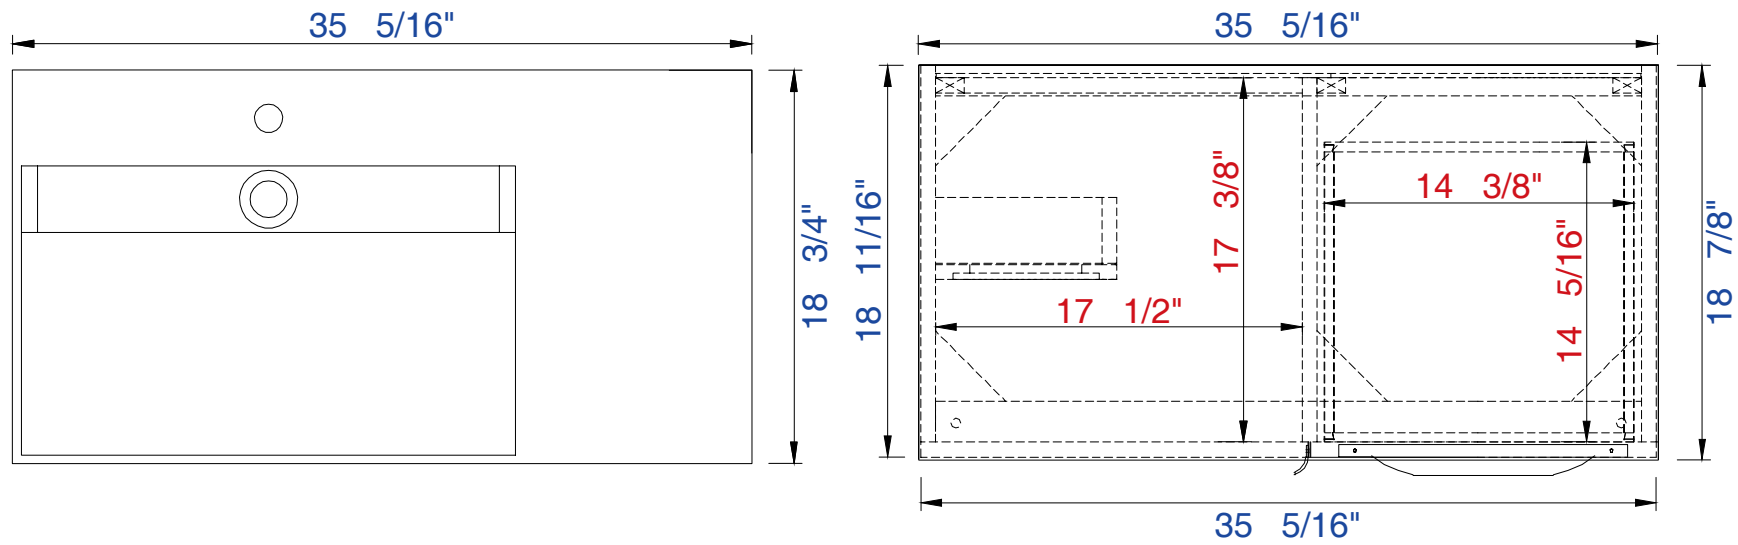

### Mercer Island 36" Cabinet

Diagrams with Dimensions  
page 01 of 03

NOTE ONE: Married Countertop is standard for this cabinet.  
NOTE TWO: This vanity does not have a Backsplash.

36"

Item Number:

- 389-V36-AGR-A
- 389-V36-CFO-A
- 389-V36-GW-A
- 389-V36-LTO-A

### Mercer Island 36" Cabinet

Diagrams with Dimensions  
page 02 of 03

NOTE ONE: Married Countertop is standard for this cabinet.

36"

Item Number :

- 389-V36-AGR-A
- 389-V36-CFO-A
- 389-V36-GW-A
- 389-V36-LTO-A

### Mercer Island 36" Cabinet

Diagrams with Dimensions  
page 03 of 03

NOTE ONE: Married Countertop is standard for this cabinet.  
NOTE TWO: This vanity does not have a Backsplash.

897mm

Item Number :

- 389-V36-AGR-A
- 389-V36-CFO-A
- 389-V36-GW-A
- 389-V36-LTO-A

### Mercer Island 897mm Cabinet

Diagrams with Dimensions  
page 02 of 03

NOTE ONE: Married Countertop is standard for this cabinet.

897mm

Item Number :

- 389-V36-AGR-A
- 389-V36-CFO-A
- 389-V36-GW-A
- 389-V36-LTO-A