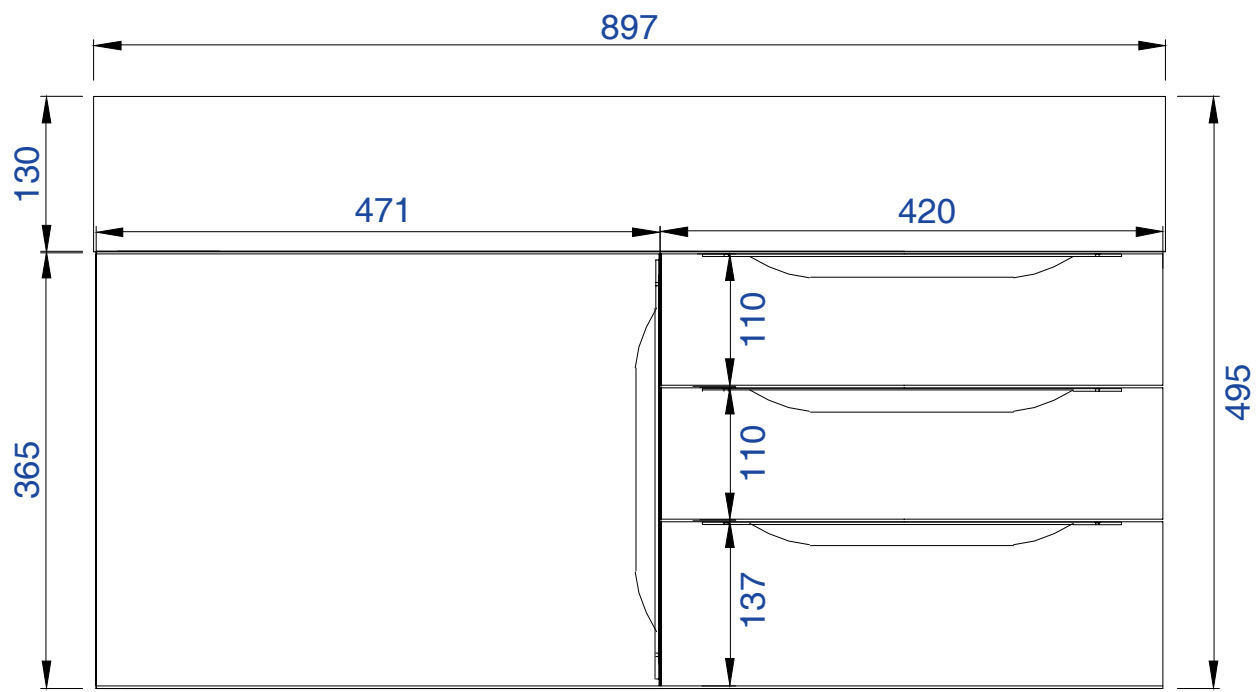

### Mercer Island 36" Cabinet

Diagrams with Dimensions  
page 02 of 03

NOTE ONE: Married Countertop is standard for this cabinet.

36"

Item Number :

- 389-V36-AGR-A
- 389-V36-CFO-A
- 389-V36-GW-A
- 389-V36-LTO-A

### Mercer Island 36" Cabinet

Diagrams with Dimensions  
page 03 of 03

NOTE ONE: Married Countertop is standard for this cabinet.  
NOTE TWO: This vanity does not have a Backsplash.

897mm

Item Number :

- 389-V36-AGR-A
- 389-V36-CFO-A
- 389-V36-GW-A
- 389-V36-LTO-A

### Mercer Island 897mm Cabinet

Diagrams with Dimensions  
page 01 of 03

NOTE ONE: Married Countertop is standard for this cabinet.  
NOTE TWO: This vanity does not have a Backsplash.

897mm

Item Number:

- 389-V36-AGR-A
- 389-V36-CFO-A
- 389-V36-GW-A
- 389-V36-LTO-A

### Mercer Island 897mm Cabinet

Diagrams with Dimensions  
page 02 of 03

NOTE ONE: Married Countertop is standard for this cabinet.

897mm

Item Number :

- 389-V36-AGR-A
- 389-V36-CFO-A
- 389-V36-GW-A
- 389-V36-LTO-A