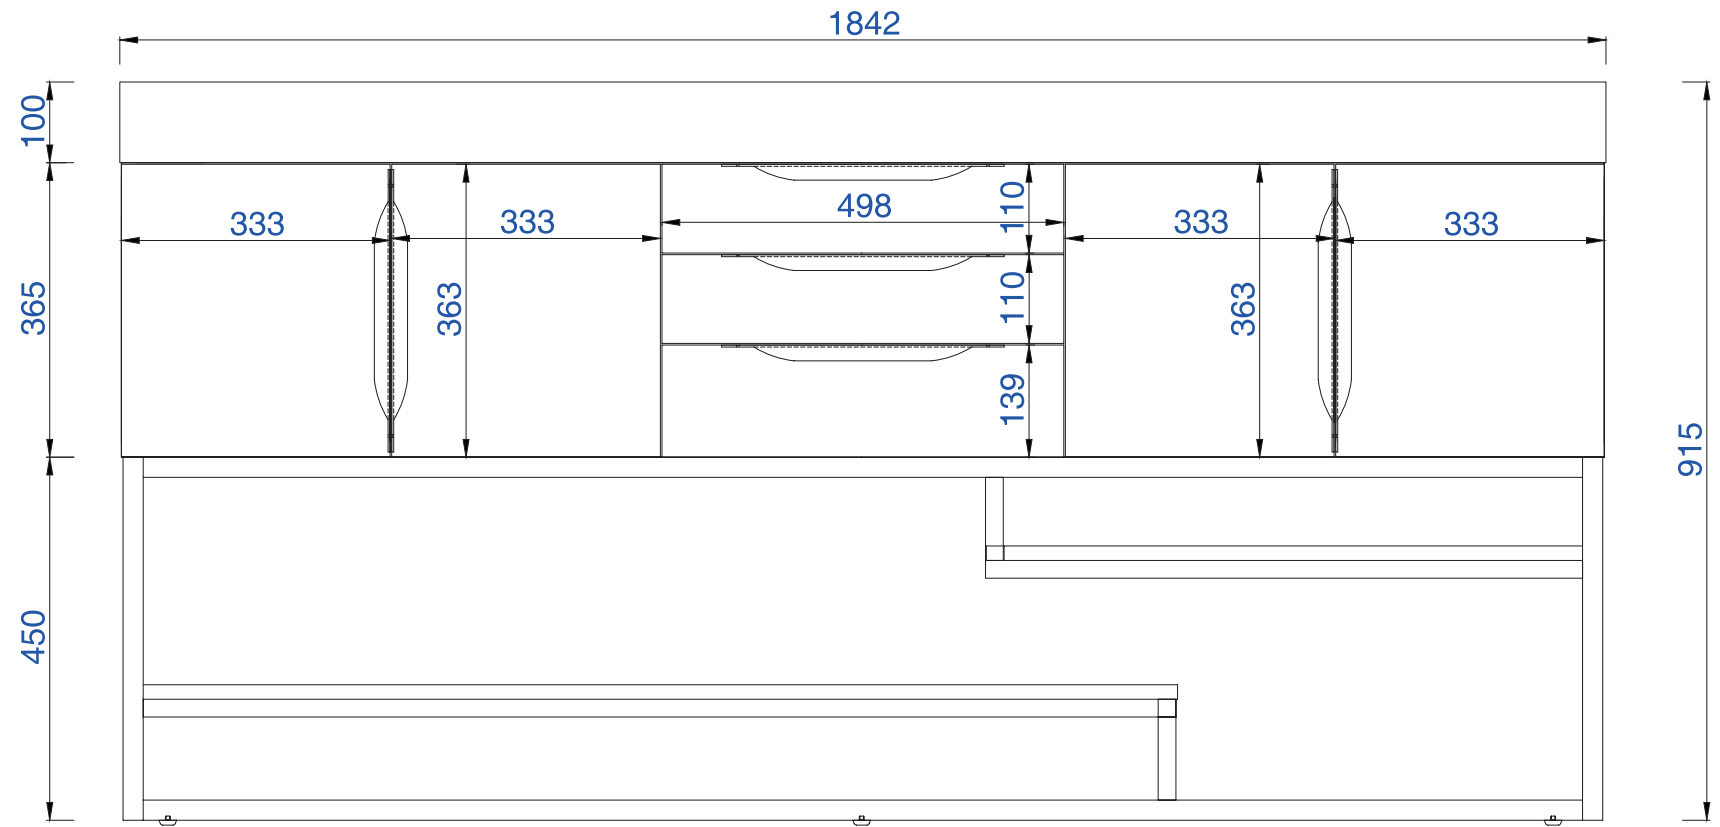

72"

Item Number:

- 388-V72-AGR-A
- 388-V72-CFO-A
- 388-V72-GW-A
- 388-V72-LTO-A

JAMES MARTIN

VANITIES

Columbia 72" Cabinet

Diagrams with Dimensions  
page 03 of 03

NOTE ONE: Married Countertop is standard for this cabinet  
NOTE TWO: This vanity does not have a Backsplash.

1829mm

Item Number:

- 388-V72-AGR-A
- 388-V72-CFO-A
- 388-V72-GW-A
- 388-V72-LTO-A

JAMES MARTIN

VANITIES

Columbia 1829mm Cabinet

Diagrams with Dimensions  
page 01 of 03

NOTE ONE: Married Countertop is standard for this cabinet  
NOTE TWO: This vanity does not have a Backsplash.

1829mm

Item Number:

- 388-V72-AGR-A
- 388-V72-CFO-A
- 388-V72-GW-A
- 388-V72-LTO-A

JAMES MARTIN

VANITIES

Columbia 1829mm Cabinet

Diagrams with Dimensions  
page 02 of 03

NOTE ONE: Married Countertop is standard for this cabinet

1829mm

Item Number:

- 388-V72-AGR-A
- 388-V72-CFO-A
- 388-V72-GW-A
- 388-V72-LTO-A

JAMES MARTIN

VANITIES

Columbia 1829mm Cabinet

Diagrams with Dimensions  
page 03 of 03

NOTE ONE: Married Countertop is standard for this cabinet  
NOTE TWO: This vanity does not have a Backsplash.