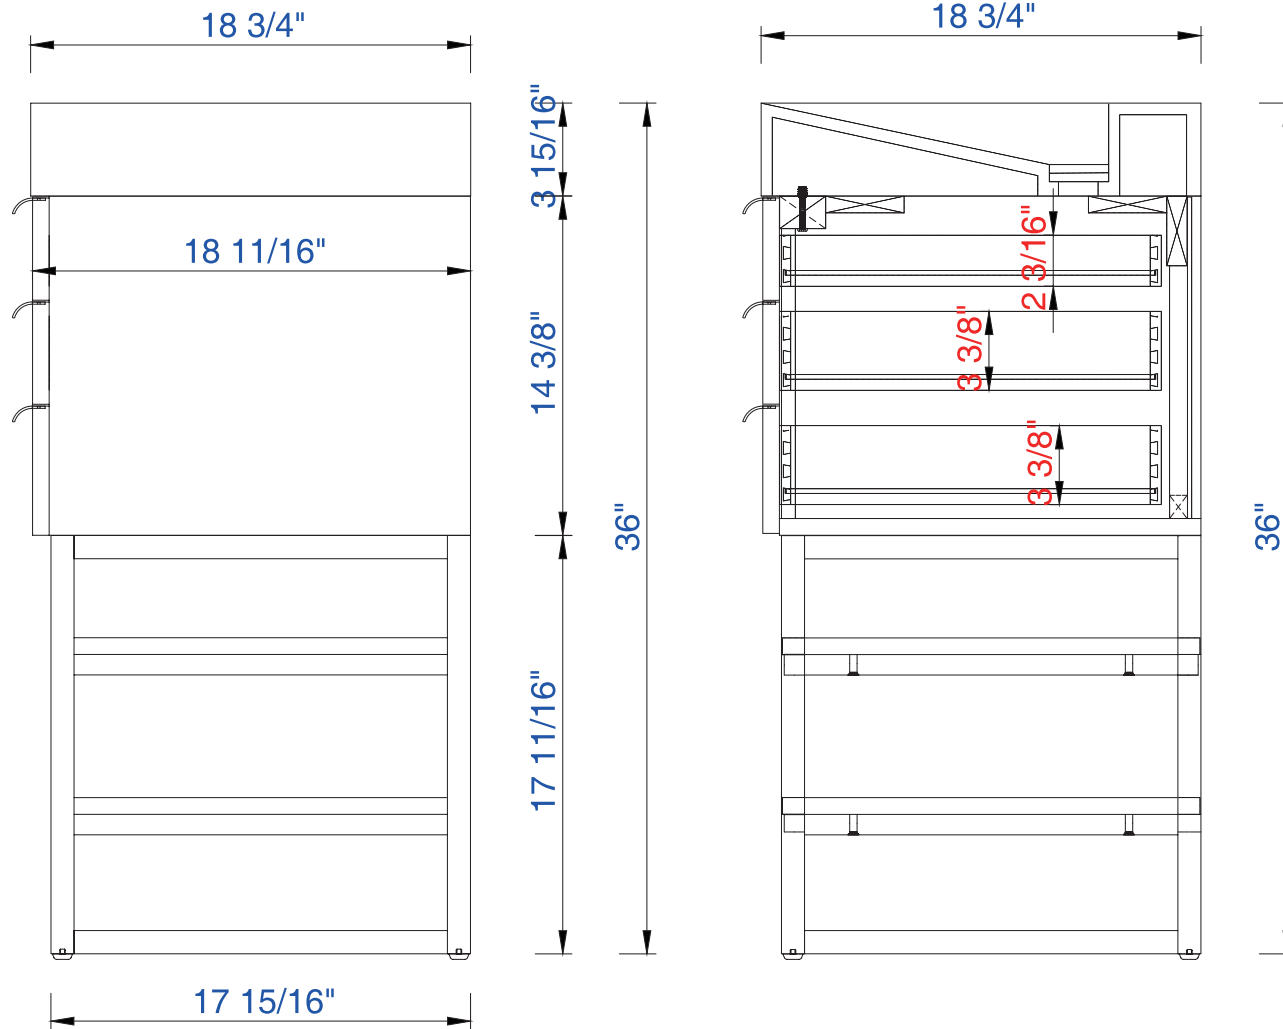

72"

Item Number:

- 388-V72-AGR-A
- 388-V72-CFO-A
- 388-V72-GW-A
- 388-V72-LTO-A

JAMES MARTIN

VANITIES

Columbia 72" Cabinet

Diagrams with Dimensions  
page 03 of 03

NOTE ONE: Married Countertop is standard for this cabinet  
NOTE TWO: This vanity does not have a Backsplash.

1829mm

Item Number:

- 388-V72-AGR-A
- 388-V72-CFO-A
- 388-V72-GW-A
- 388-V72-LTO-A

JAMES MARTIN

VANITIES

Columbia 1829mm Cabinet

Diagrams with Dimensions  
page 01 of 03

NOTE ONE: Married Countertop is standard for this cabinet  
NOTE TWO: This vanity does not have a Backsplash.

1829mm

Item Number:

- 388-V72-AGR-A
- 388-V72-CFO-A
- 388-V72-GW-A
- 388-V72-LTO-A

JAMES MARTIN

VANITIES

Columbia 1829mm Cabinet

Diagrams with Dimensions  
page 02 of 03

NOTE ONE: Married Countertop is standard for this cabinet

1829mm

Item Number:

- 388-V72-AGR-A
- 388-V72-CFO-A
- 388-V72-GW-A
- 388-V72-LTO-A

JAMES MARTIN

VANITIES

Columbia 1829mm Cabinet

Diagrams with Dimensions  
page 03 of 03

NOTE ONE: Married Countertop is standard for this cabinet  
NOTE TWO: This vanity does not have a Backsplash.