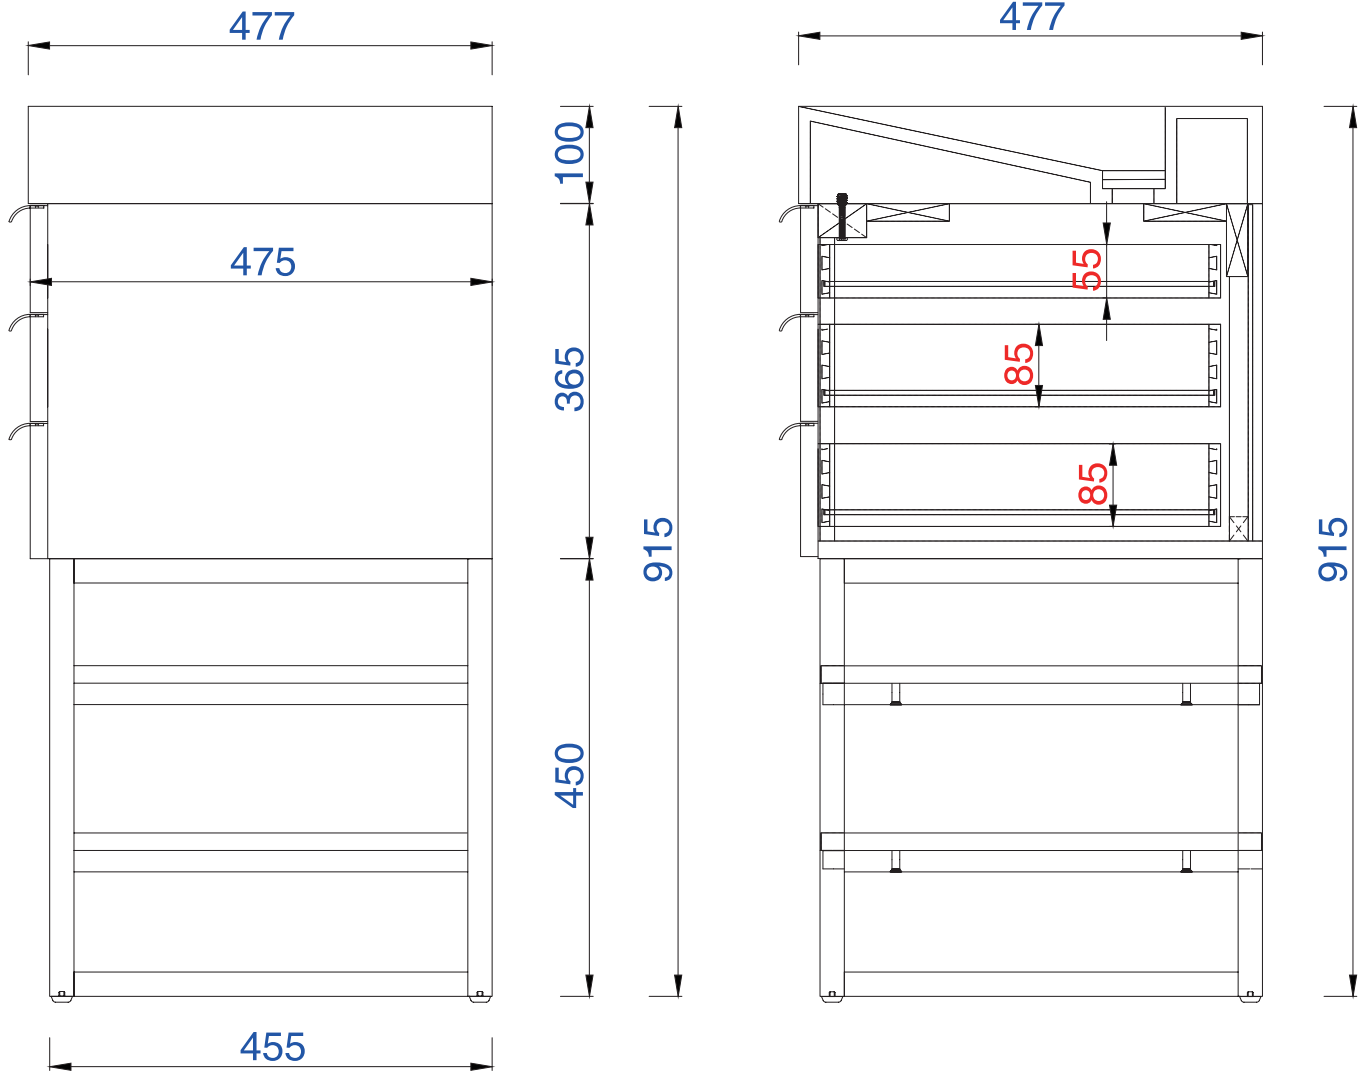

72"

Item Number:

- 388-V72-AGR-A
- 388-V72-CFO-A
- 388-V72-GW-A
- 388-V72-LTO-A

JAMES MARTIN

VANITIES

Columbia 72" Cabinet

Diagrams with Dimensions  
page 01 of 03

NOTE ONE: Married Countertop is standard for this cabinet  
NOTE TWO: This vanity does not have a Backsplash.

1829mm

Item Number:

- 388-V72-AGR-A
- 388-V72-CFO-A
- 388-V72-GW-A
- 388-V72-LTO-A

JAMES MARTIN

VANITIES

Columbia 1829mm Cabinet

Diagrams with Dimensions  
page 01 of 03

NOTE ONE: Married Countertop is standard for this cabinet  
NOTE TWO: This vanity does not have a Backsplash.

1829mm

Item Number:

- 388-V72-AGR-A
- 388-V72-CFO-A
- 388-V72-GW-A
- 388-V72-LTO-A

JAMES MARTIN

VANITIES

Columbia 1829mm Cabinet

Diagrams with Dimensions  
page 02 of 03

NOTE ONE: Married Countertop is standard for this cabinet

1829mm

Item Number:

- 388-V72-AGR-A
- 388-V72-CFO-A
- 388-V72-GW-A
- 388-V72-LTO-A

JAMES MARTIN

VANITIES

Columbia 1829mm Cabinet

Diagrams with Dimensions  
page 03 of 03

NOTE ONE: Married Countertop is standard for this cabinet  
NOTE TWO: This vanity does not have a Backsplash.