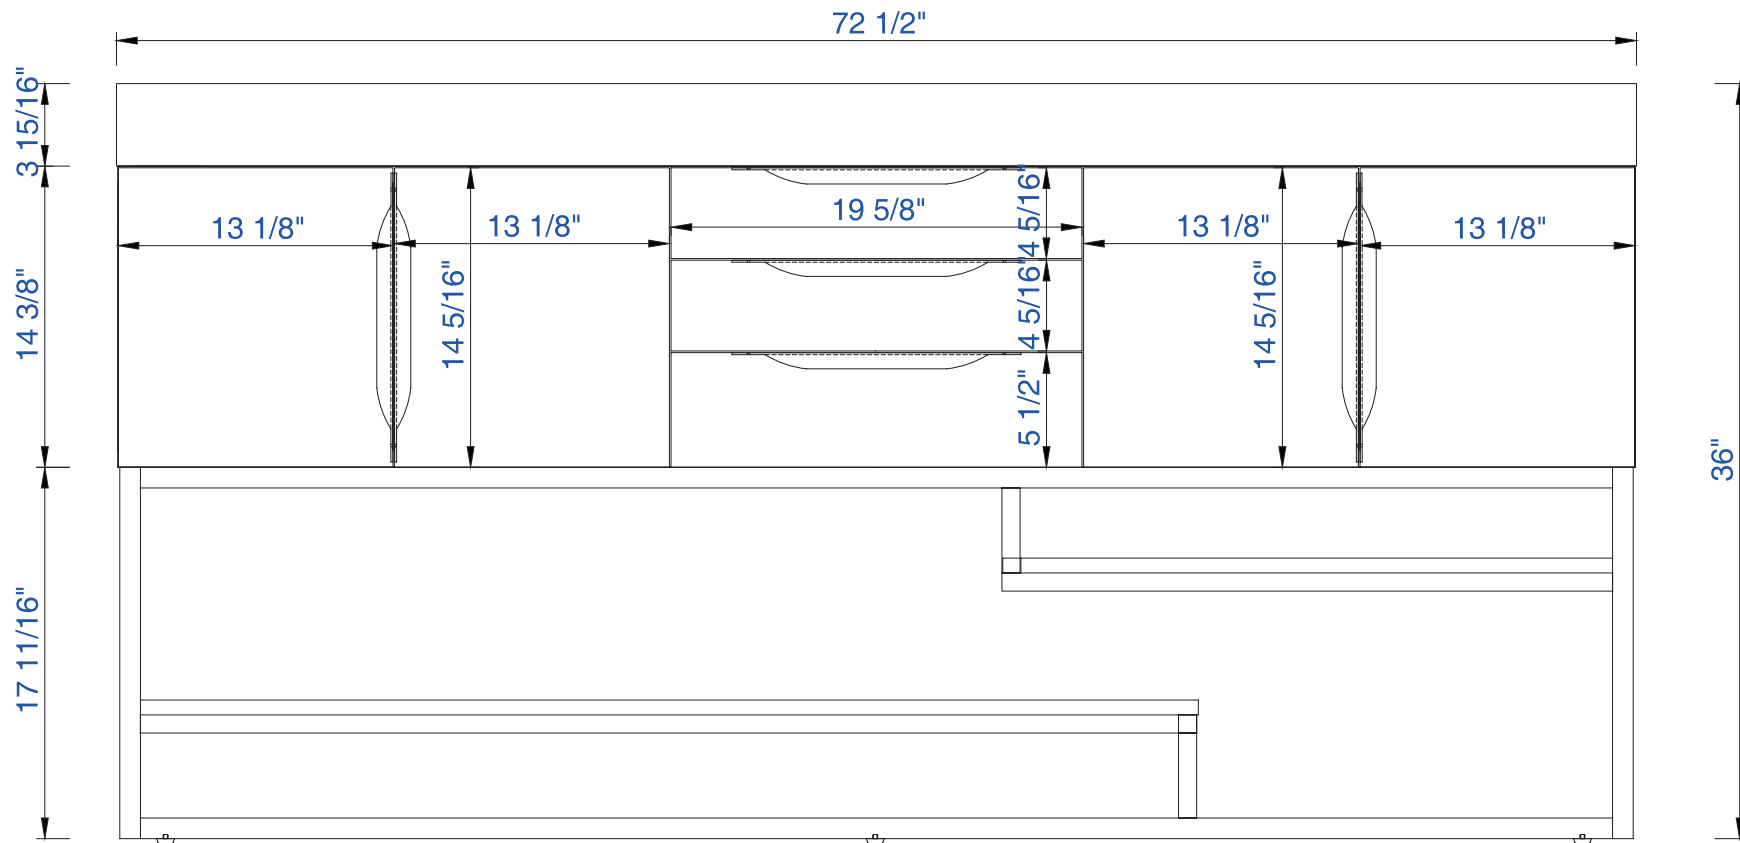

72"

Item Number:

- 388-V72-AGR-A
- 388-V72-CFO-A
- 388-V72-GW-A
- 388-V72-LTO-A

JAMES MARTIN

VANITIES

Columbia 72" Cabinet

Diagrams with Dimensions  
page 01 of 03

NOTE ONE: Married Countertop is standard for this cabinet  
NOTE TWO: This vanity does not have a Backsplash.

1829mm

Item Number:

- 388-V72-AGR-A
- 388-V72-CFO-A
- 388-V72-GW-A
- 388-V72-LTO-A

JAMES MARTIN

VANITIES

Columbia 1829mm Cabinet

Diagrams with Dimensions  
page 01 of 03

NOTE ONE: Married Countertop is standard for this cabinet  
NOTE TWO: This vanity does not have a Backsplash.

1829mm

Item Number:

- 388-V72-AGR-A
- 388-V72-CFO-A
- 388-V72-GW-A
- 388-V72-LTO-A

JAMES MARTIN

VANITIES

Columbia 1829mm Cabinet

Diagrams with Dimensions  
page 02 of 03

NOTE ONE: Married Countertop is standard for this cabinet

1829mm

Item Number:

- 388-V72-AGR-A
- 388-V72-CFO-A
- 388-V72-GW-A
- 388-V72-LTO-A

JAMES MARTIN

VANITIES

Columbia 1829mm Cabinet

Diagrams with Dimensions  
page 03 of 03

NOTE ONE: Married Countertop is standard for this cabinet  
NOTE TWO: This vanity does not have a Backsplash.