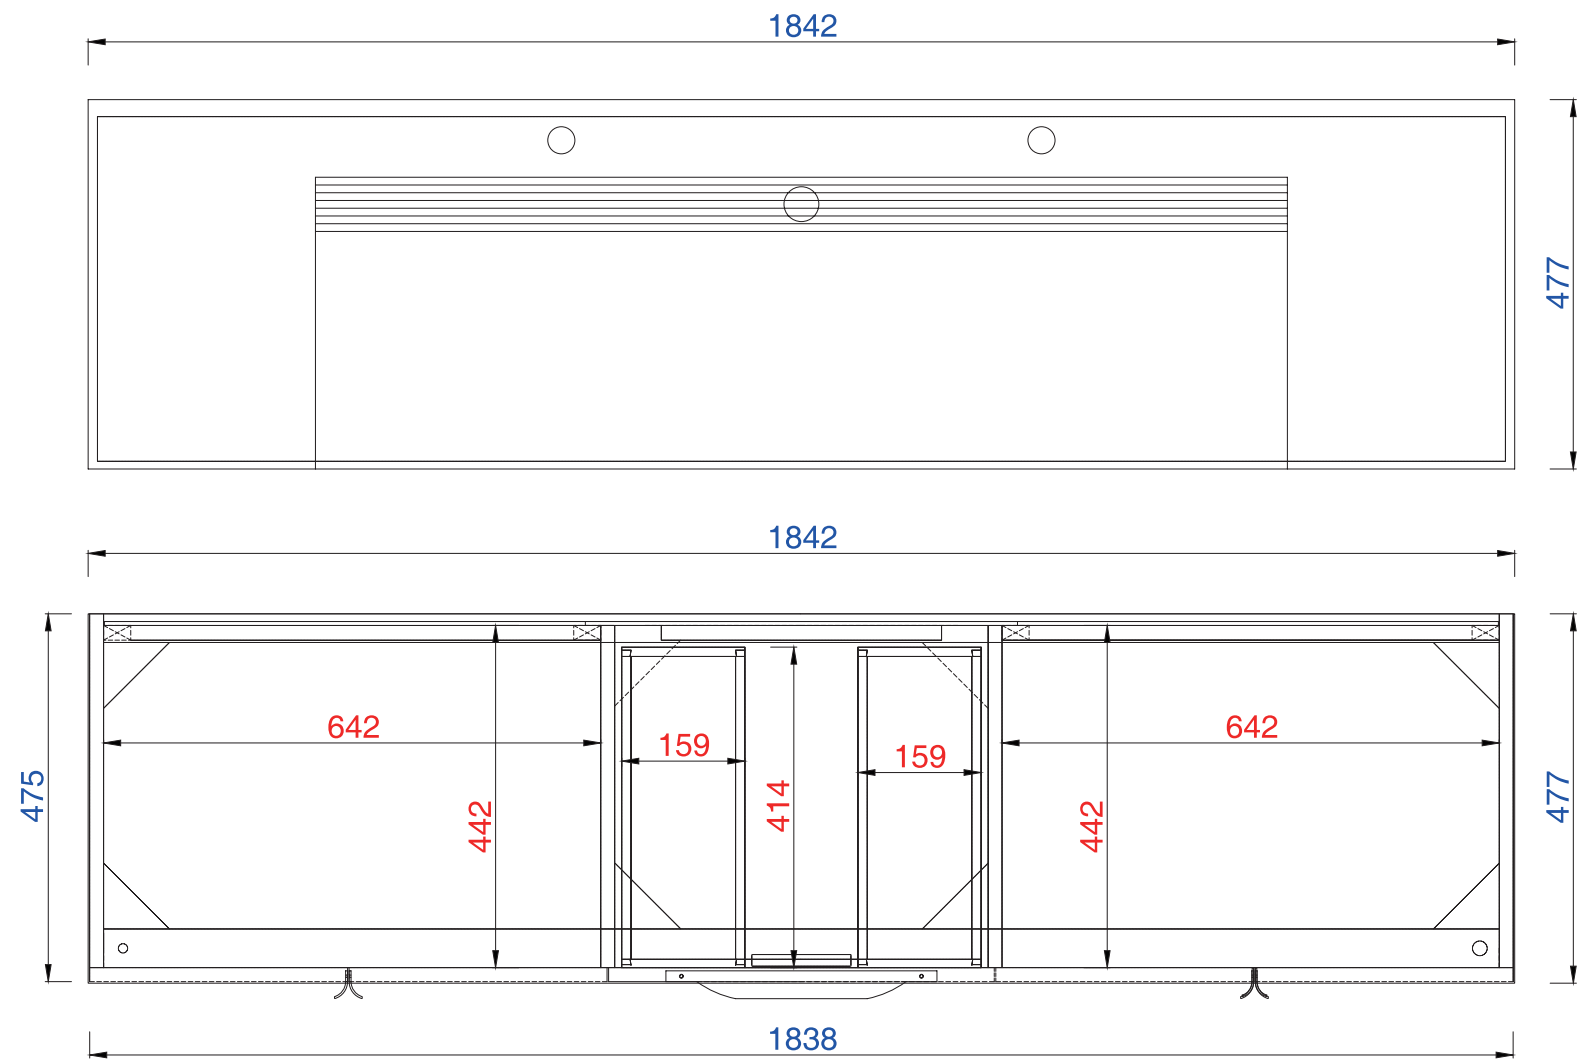

72"

Item Number:

- 388-V72-AGR-A
- 388-V72-CFO-A
- 388-V72-GW-A
- 388-V72-LTO-A

JAMES MARTIN

VANITIES

Columbia 72" Cabinet

Diagrams with Dimensions  
page 01 of 03

NOTE ONE: Married Countertop is standard for this cabinet  
NOTE TWO: This vanity does not have a Backsplash.

1829mm

Item Number:

- 388-V72-AGR-A
- 388-V72-CFO-A
- 388-V72-GW-A
- 388-V72-LTO-A

JAMES MARTIN

VANITIES

Columbia 1829mm Cabinet

Diagrams with Dimensions  
page 01 of 03

NOTE ONE: Married Countertop is standard for this cabinet  
NOTE TWO: This vanity does not have a Backsplash.

1829mm

Item Number:

- 388-V72-AGR-A
- 388-V72-CFO-A
- 388-V72-GW-A
- 388-V72-LTO-A

JAMES MARTIN

VANITIES

Columbia 1829mm Cabinet

Diagrams with Dimensions  
page 02 of 03

NOTE ONE: Married Countertop is standard for this cabinet

1829mm

Item Number:

- 388-V72-AGR-A
- 388-V72-CFO-A
- 388-V72-GW-A
- 388-V72-LTO-A

JAMES MARTIN

VANITIES

Columbia 1829mm Cabinet

Diagrams with Dimensions  
page 03 of 03

NOTE ONE: Married Countertop is standard for this cabinet  
NOTE TWO: This vanity does not have a Backsplash.