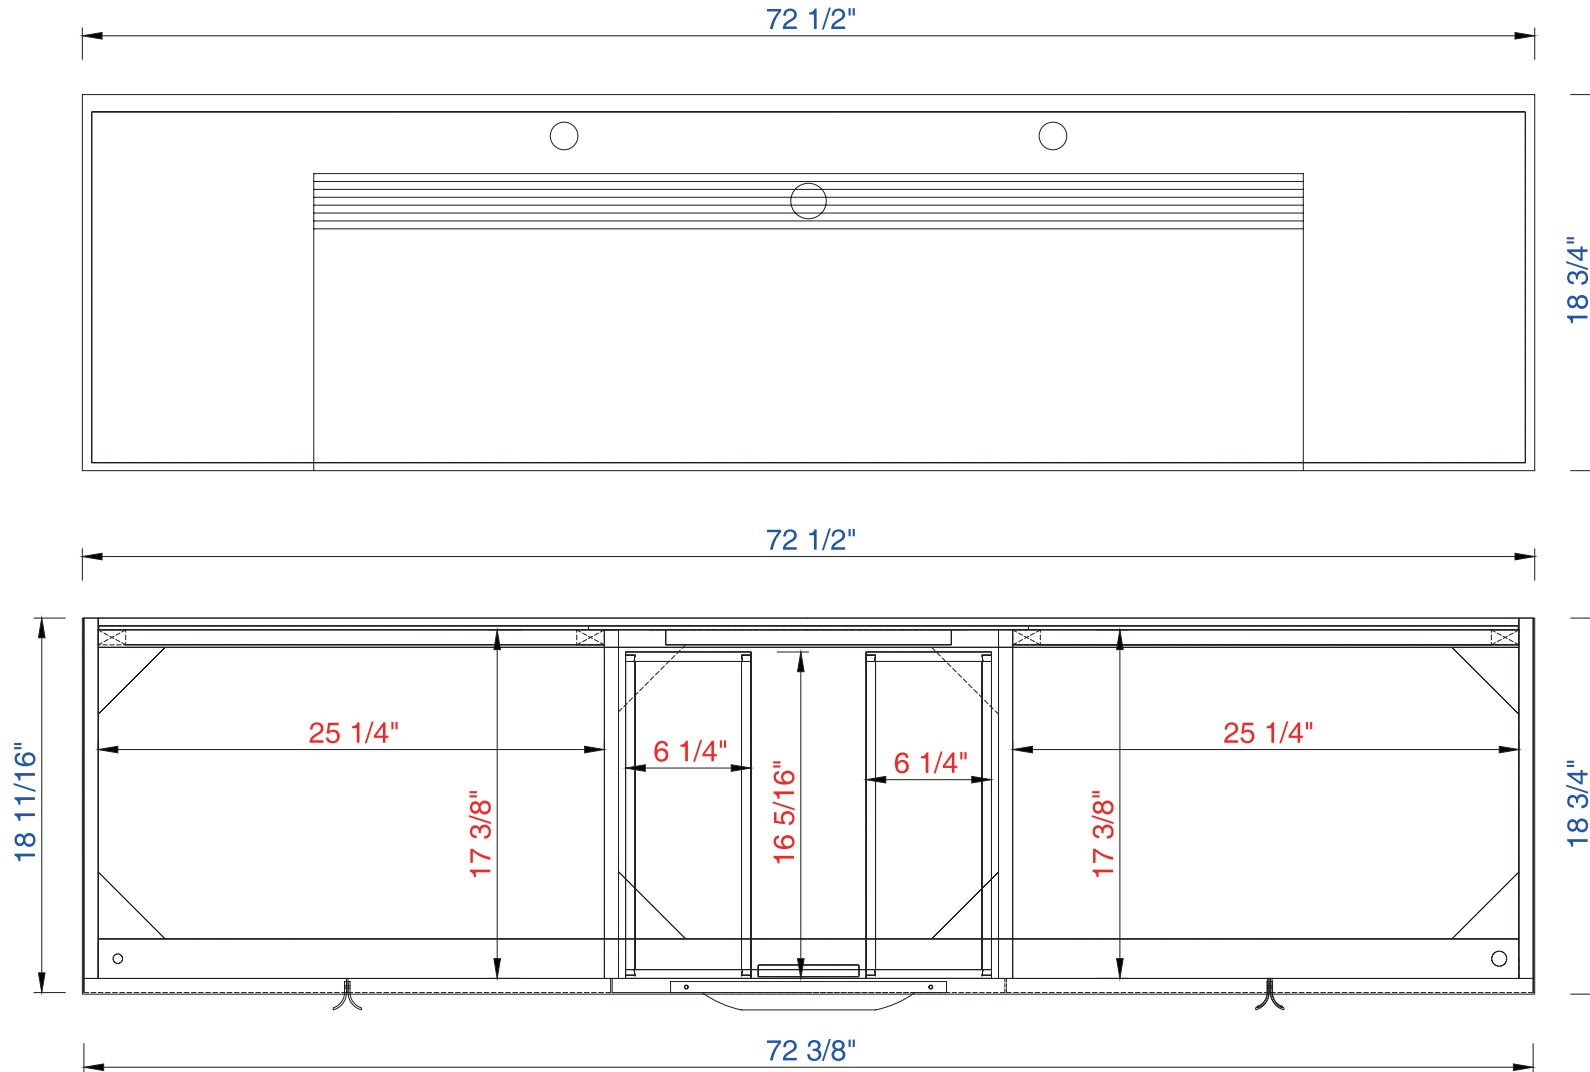

72"

Item Number:

- 388-V72-AGR-A
- 388-V72-CFO-A
- 388-V72-GW-A
- 388-V72-LTO-A

JAMES MARTIN

VANITIES

Columbia 72" Cabinet

Diagrams with Dimensions  
page 01 of 03

NOTE ONE: Married Countertop is standard for this cabinet  
NOTE TWO: This vanity does not have a Backsplash.

72"

Item Number:

- 388-V72-AGR-A
- 388-V72-CFO-A
- 388-V72-GW-A
- 388-V72-LTO-A

JAMES MARTIN

VANITIES

Columbia 72" Cabinet

Diagrams with Dimensions  
page 02 of 03

NOTE ONE: Married Countertop is standard for this cabinet

72"

Item Number:

- 388-V72-AGR-A
- 388-V72-CFO-A
- 388-V72-GW-A
- 388-V72-LTO-A

JAMES MARTIN

VANITIES

Columbia 72" Cabinet

Diagrams with Dimensions  
page 03 of 03

NOTE ONE: Married Countertop is standard for this cabinet  
NOTE TWO: This vanity does not have a Backsplash.

1829mm

Item Number:

- 388-V72-AGR-A
- 388-V72-CFO-A
- 388-V72-GW-A
- 388-V72-LTO-A

JAMES MARTIN

VANITIES

Columbia 1829mm Cabinet

Diagrams with Dimensions  
page 01 of 03

NOTE ONE: Married Countertop is standard for this cabinet  
NOTE TWO: This vanity does not have a Backsplash.