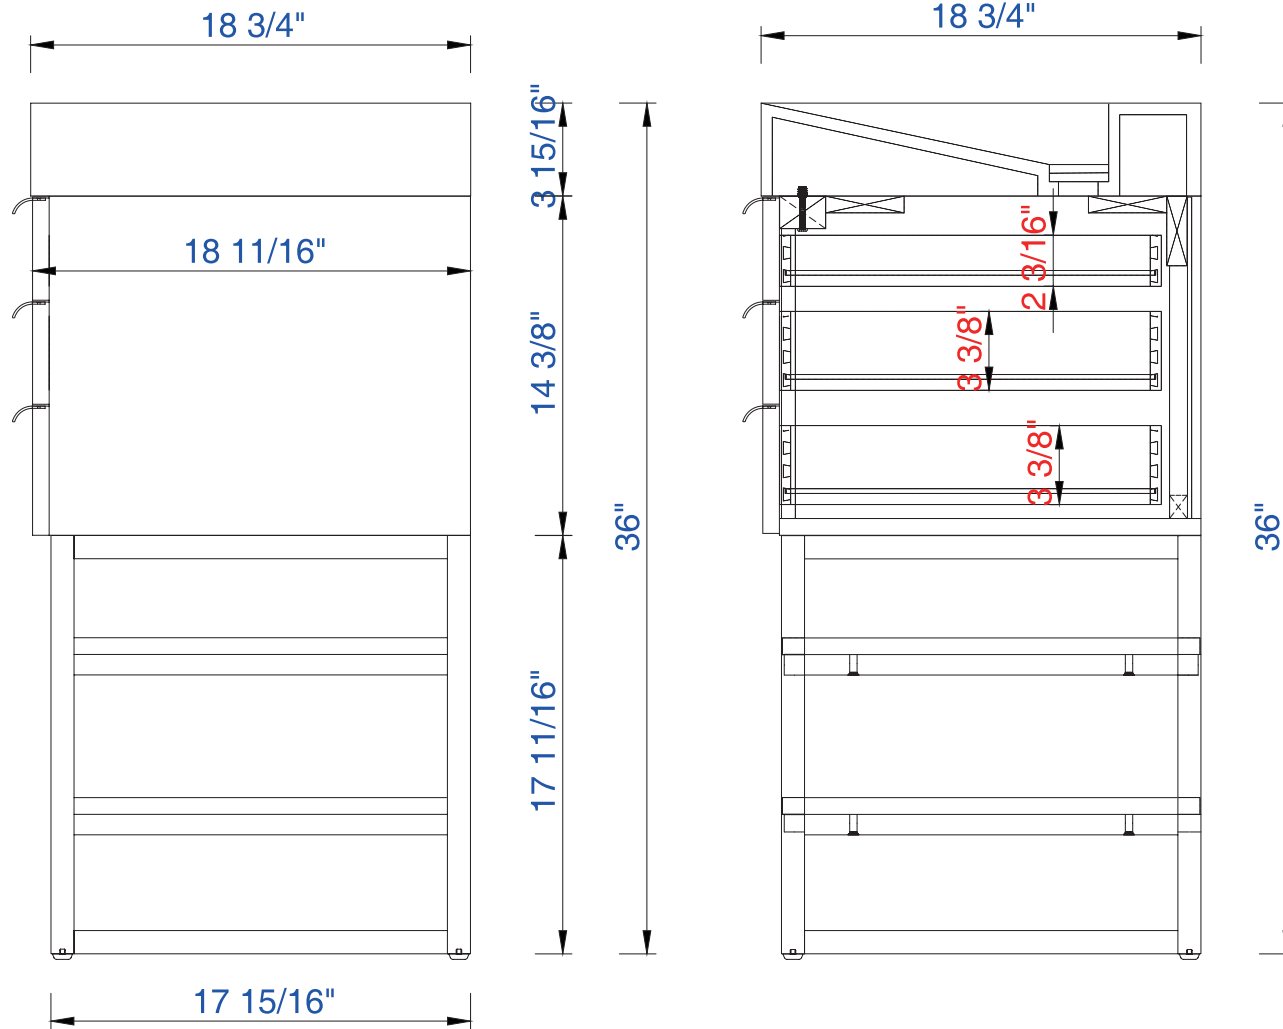

72"

Item Number:

- 388-V72-AGR-A
- 388-V72-CFO-A
- 388-V72-GW-A
- 388-V72-LTO-A

JAMES MARTIN

VANITIES

Columbia 72" Cabinet

Diagrams with Dimensions
page 02 of 03

NOTE ONE: Married Countertop is standard for this cabinet

72"

Item Number:

- 388-V72-AGR-A
- 388-V72-CFO-A
- 388-V72-GW-A
- 388-V72-LTO-A

JAMES MARTIN

VANITIES

Columbia 72" Cabinet

Diagrams with Dimensions
page 03 of 03

NOTE ONE: Married Countertop is standard for this cabinet
NOTE TWO: This vanity does not have a Backsplash.

1829mm

Item Number:

- 388-V72-AGR-A
- 388-V72-CFO-A
- 388-V72-GW-A
- 388-V72-LTO-A

JAMES MARTIN

VANITIES

Columbia 1829mm Cabinet

Diagrams with Dimensions
page 01 of 03

NOTE ONE: Married Countertop is standard for this cabinet
NOTE TWO: This vanity does not have a Backsplash.

1829mm

Item Number:

- 388-V72-AGR-A
- 388-V72-CFO-A
- 388-V72-GW-A
- 388-V72-LTO-A

JAMES MARTIN

VANITIES

Columbia 1829mm Cabinet

Diagrams with Dimensions
page 02 of 03

NOTE ONE: Married Countertop is standard for this cabinet