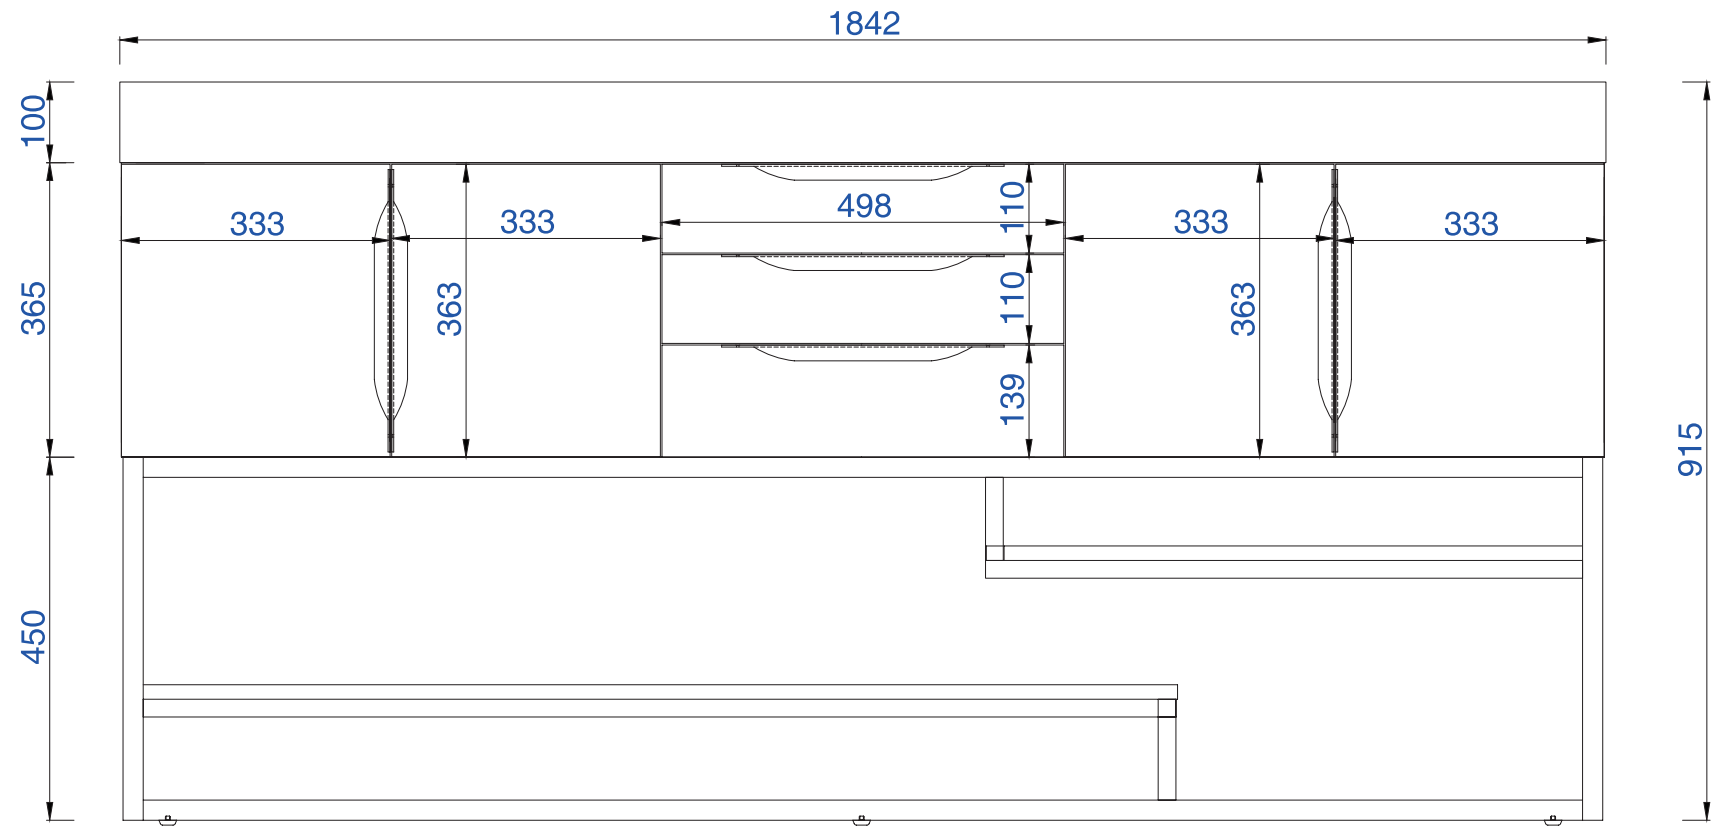

72"

Item Number:

- 388-V72-AGR-A
- 388-V72-CFO-A
- 388-V72-GW-A
- 388-V72-LTO-A

JAMES MARTIN

VANITIES

Columbia 72" Cabinet

Diagrams with Dimensions
page 01 of 03

NOTE ONE: Married Countertop is standard for this cabinet
NOTE TWO: This vanity does not have a Backsplash.

1829mm

Item Number:

- 388-V72-AGR-A
- 388-V72-CFO-A
- 388-V72-GW-A
- 388-V72-LTO-A

JAMES MARTIN

VANITIES

Columbia 1829mm Cabinet

Diagrams with Dimensions
page 01 of 03

NOTE ONE: Married Countertop is standard for this cabinet
NOTE TWO: This vanity does not have a Backsplash.

1829mm

Item Number:

- 388-V72-AGR-A
- 388-V72-CFO-A
- 388-V72-GW-A
- 388-V72-LTO-A

JAMES MARTIN

VANITIES

Columbia 1829mm Cabinet

Diagrams with Dimensions
page 02 of 03

NOTE ONE: Married Countertop is standard for this cabinet

1829mm

Item Number:

- 388-V72-AGR-A
- 388-V72-CFO-A
- 388-V72-GW-A
- 388-V72-LTO-A

JAMES MARTIN

VANITIES

Columbia 1829mm Cabinet

Diagrams with Dimensions
page 03 of 03

NOTE ONE: Married Countertop is standard for this cabinet
NOTE TWO: This vanity does not have a Backsplash.