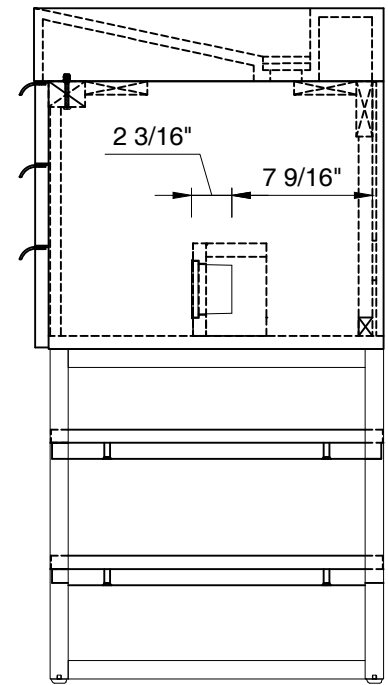

1829mm

Item Number:

- 388-V72-AGR-A
- 388-V72-CFO-A
- 388-V72-GW-A
- 388-V72-LTO-A

JAMES MARTIN

VANITIES

Columbia 1829mm Cabinet

Diagrams with Dimensions
page 02 of 03

NOTE ONE: Married Countertop is standard for this cabinet

1829mm

Item Number:

- 388-V72-AGR-A
- 388-V72-CFO-A
- 388-V72-GW-A
- 388-V72-LTO-A

JAMES MARTIN

VANITIES

Columbia 1829mm Cabinet

Diagrams with Dimensions
page 03 of 03

NOTE ONE: Married Countertop is standard for this cabinet
NOTE TWO: This vanity does not have a Backsplash.

72"

Item Number:

- 388-V72-AGR-A
- 388-V72-CFO-A
- 388-V72-GW-A
- 388-V72-LTO-A

JAMES MARTIN

VANITIES™

Columbia 72" Cabinet

Diagrams with Dimensions
page 01 of 01

1829mm

Item Number:

- 388-V72-AGR-A
- 388-V72-CFO-A
- 388-V72-GW-A
- 388-V72-LTO-A

JAMES MARTIN

VANITIES™

Columbia 1829mm Cabinet

Diagrams with Dimensions
page 01 of 01