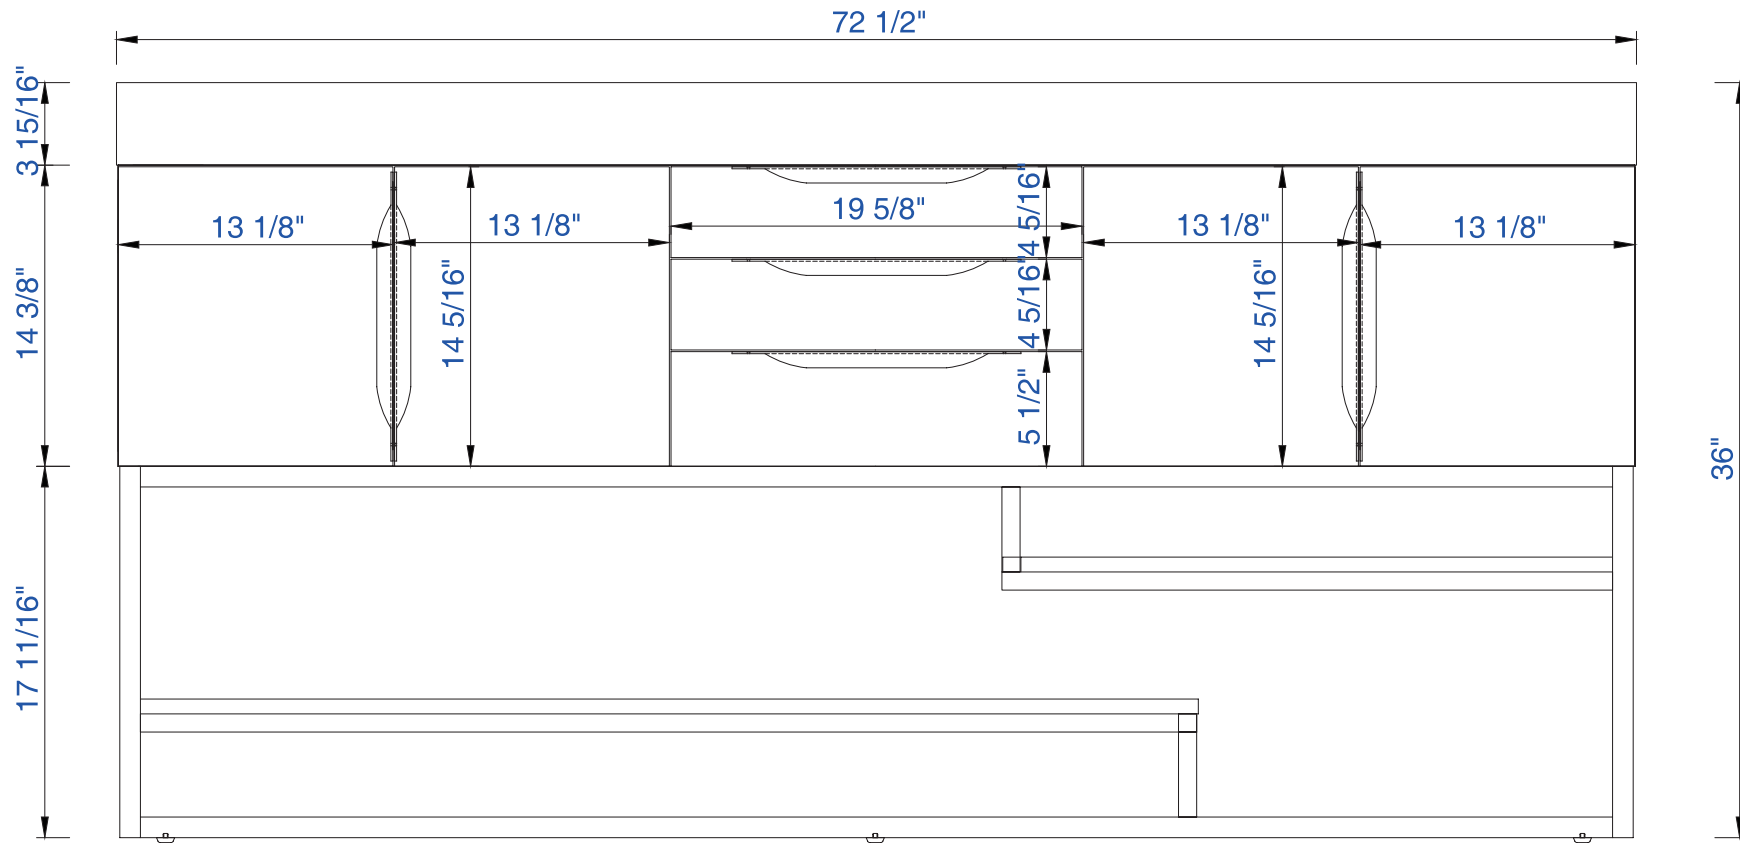

72"

Item Number:

- 388-V72-AGR-A
- 388-V72-CFO-A
- 388-V72-GW-A
- 388-V72-LTO-A

JAMES MARTIN

VANITIES

Columbia 72" Cabinet

Diagrams with Dimensions
page 01 of 03

NOTE ONE: Married Countertop is standard for this cabinet
NOTE TWO: This vanity does not have a Backsplash.

72"

Item Number:

- 388-V72-AGR-A
- 388-V72-CFO-A
- 388-V72-GW-A
- 388-V72-LTO-A

JAMES MARTIN

VANITIES

Columbia 72" Cabinet

Diagrams with Dimensions
page 02 of 03

NOTE ONE: Married Countertop is standard for this cabinet

1829mm

Item Number:

- 388-V72-AGR-A
- 388-V72-CFO-A
- 388-V72-GW-A
- 388-V72-LTO-A

JAMES MARTIN

VANITIES

Columbia 1829mm Cabinet

Diagrams with Dimensions
page 01 of 03

NOTE ONE: Married Countertop is standard for this cabinet
NOTE TWO: This vanity does not have a Backsplash.

1829mm

Item Number:

- 388-V72-AGR-A
- 388-V72-CFO-A
- 388-V72-GW-A
- 388-V72-LTO-A

JAMES MARTIN

VANITIES

Columbia 1829mm Cabinet

Diagrams with Dimensions
page 03 of 03

NOTE ONE: Married Countertop is standard for this cabinet
NOTE TWO: This vanity does not have a Backsplash.