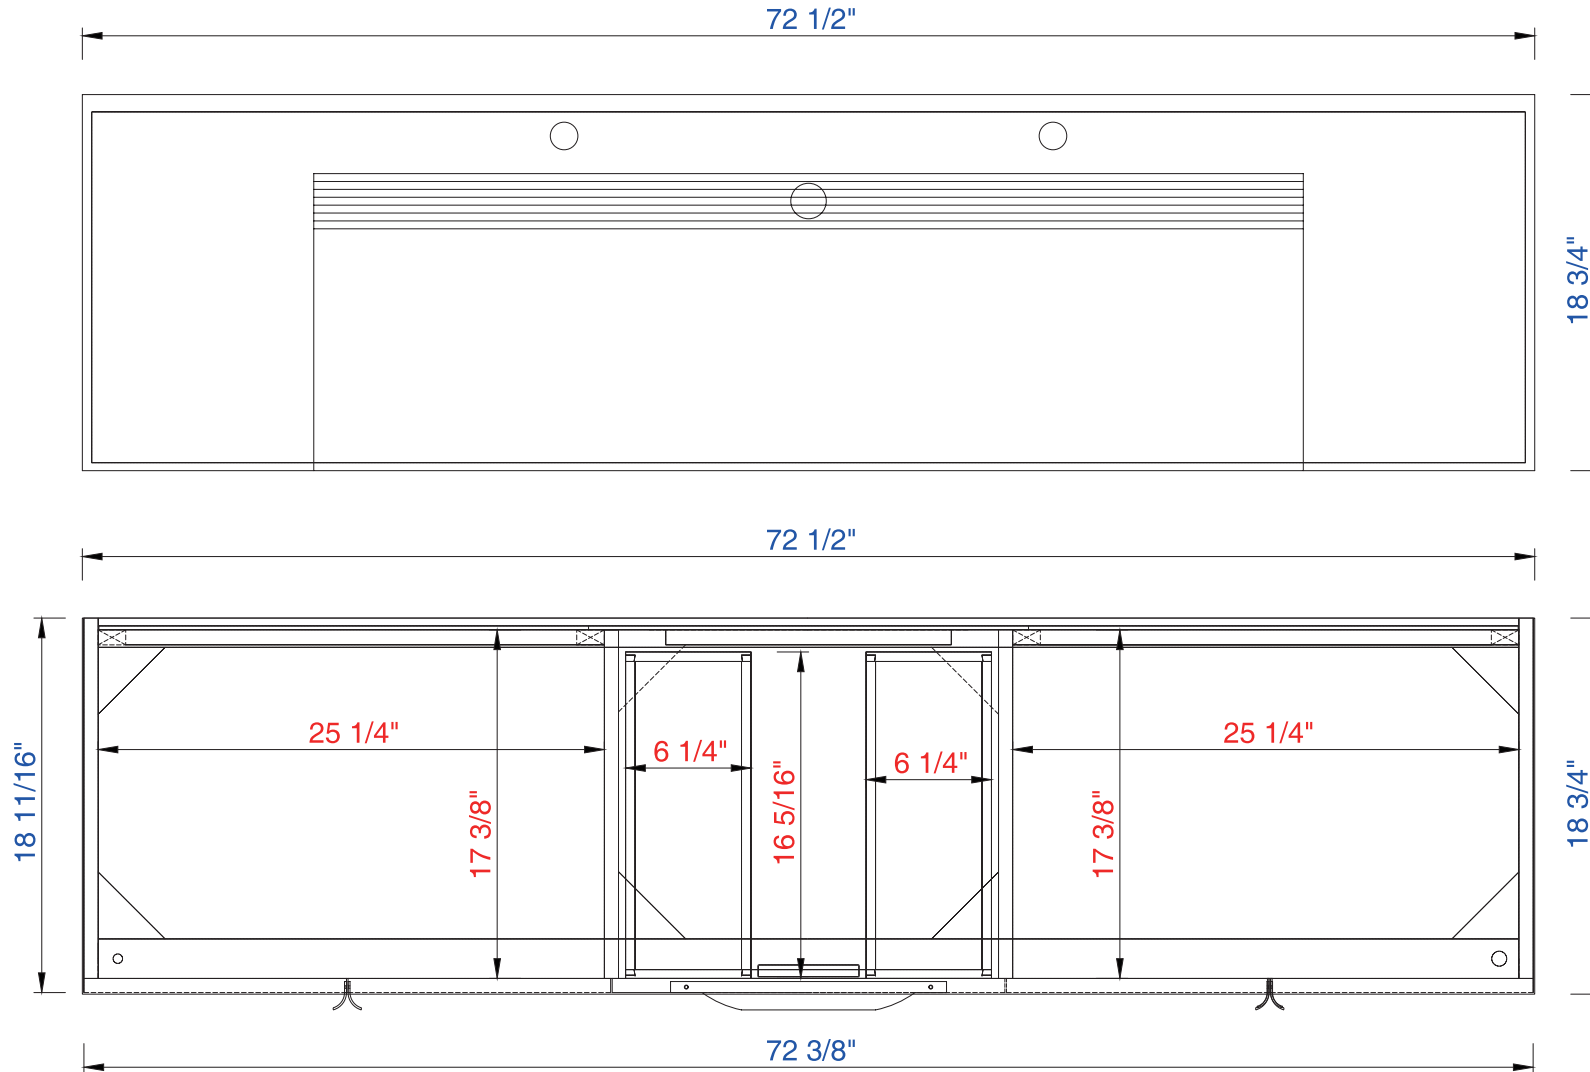

72"

Item Number:

- 388-V72-AGR-A
- 388-V72-CFO-A
- 388-V72-GW-A
- 388-V72-LTO-A

JAMES MARTIN

VANITIES

Columbia 72" Cabinet

Diagrams with Dimensions
page 01 of 03

NOTE ONE: Married Countertop is standard for this cabinet
NOTE TWO: This vanity does not have a Backsplash.

72"

Item Number:

- 388-V72-AGR-A
- 388-V72-CFO-A
- 388-V72-GW-A
- 388-V72-LTO-A

JAMES MARTIN

VANITIES

Columbia 72" Cabinet

Diagrams with Dimensions
page 02 of 03

NOTE ONE: Married Countertop is standard for this cabinet

72"

Item Number:

- 388-V72-AGR-A
- 388-V72-CFO-A
- 388-V72-GW-A
- 388-V72-LTO-A

JAMES MARTIN

VANITIES

Columbia 72" Cabinet

Diagrams with Dimensions
page 03 of 03

NOTE ONE: Married Countertop is standard for this cabinet
NOTE TWO: This vanity does not have a Backsplash.

1829mm

Item Number:

- 388-V72-AGR-A
- 388-V72-CFO-A
- 388-V72-GW-A
- 388-V72-LTO-A

JAMES MARTIN

VANITIES

Columbia 1829mm Cabinet

Diagrams with Dimensions
page 01 of 03

NOTE ONE: Married Countertop is standard for this cabinet
NOTE TWO: This vanity does not have a Backsplash.