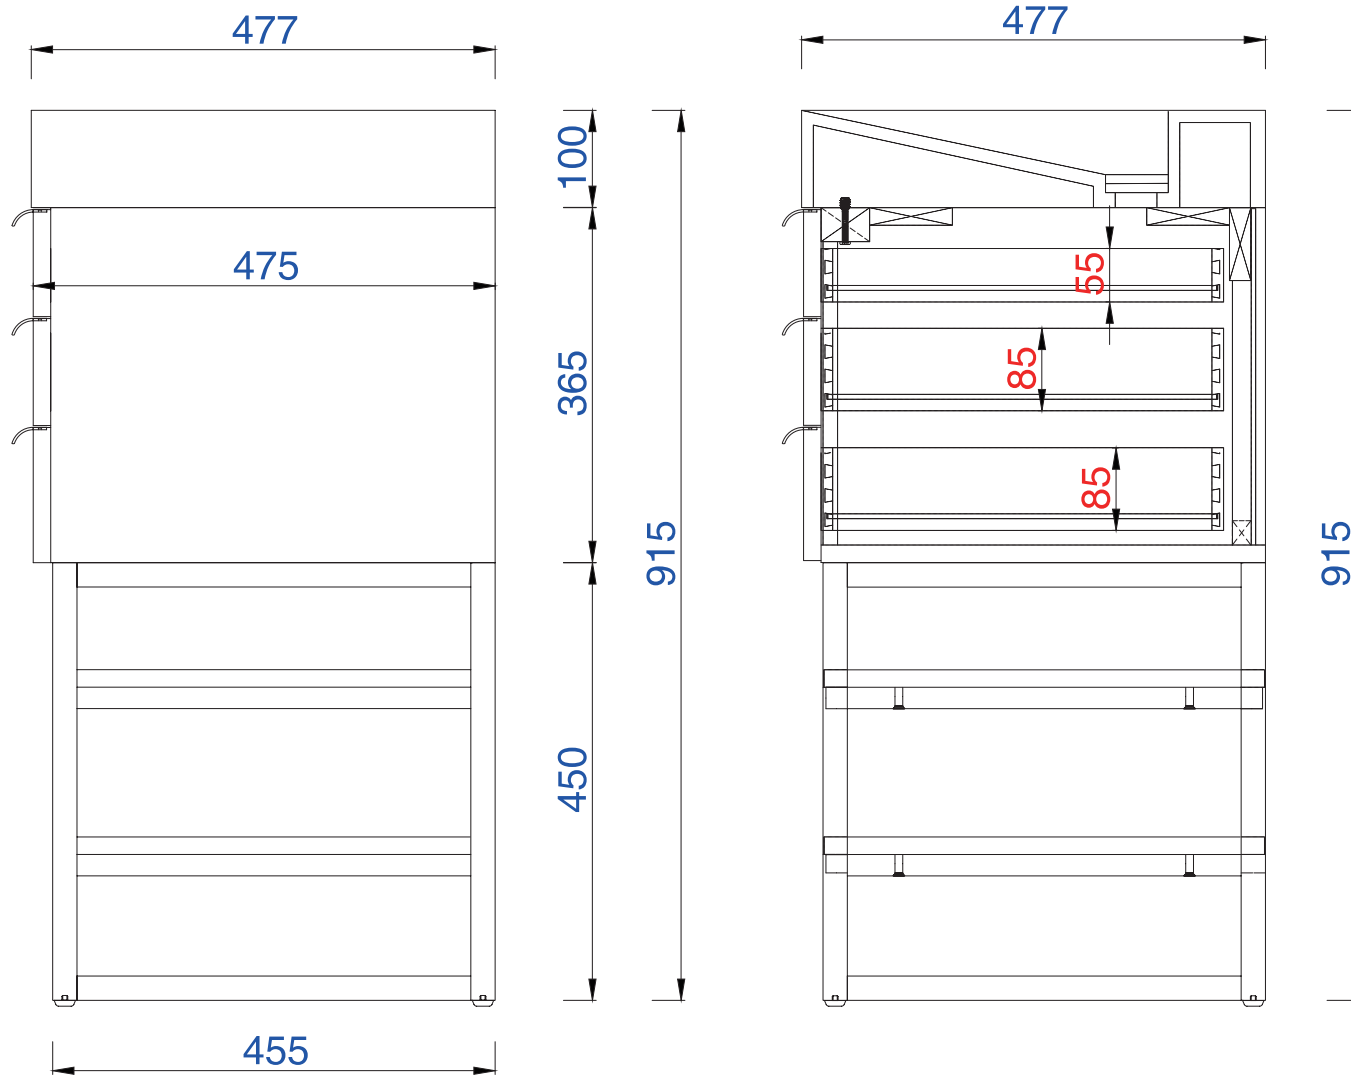

1829mm

Item Number:

- 388-V72-AGR-A
- 388-V72-CFO-A
- 388-V72-GW-A
- 388-V72-LTO-A

JAMES MARTIN

VANITIES

Columbia 1829mm Cabinet

Diagrams with Dimensions
page 02 of 03

NOTE ONE: Married Countertop is standard for this cabinet

1829mm

Item Number:

- 388-V72-AGR-A
- 388-V72-CFO-A
- 388-V72-GW-A
- 388-V72-LTO-A

JAMES MARTIN

VANITIES

Columbia 1829mm Cabinet

Diagrams with Dimensions
page 03 of 03

NOTE ONE: Married Countertop is standard for this cabinet
NOTE TWO: This vanity does not have a Backsplash.

72"

Item Number:

- 388-V72-AGR-A
- 388-V72-CFO-A
- 388-V72-GW-A
- 388-V72-LTO-A

JAMES MARTIN

VANITIES™

Columbia 72" Cabinet

Diagrams with Dimensions
page 01 of 01

1829mm

Item Number:

- 388-V72-AGR-A
- 388-V72-CFO-A
- 388-V72-GW-A
- 388-V72-LTO-A

JAMES MARTIN

VANITIES™

Columbia 1829mm Cabinet

Diagrams with Dimensions
page 01 of 01