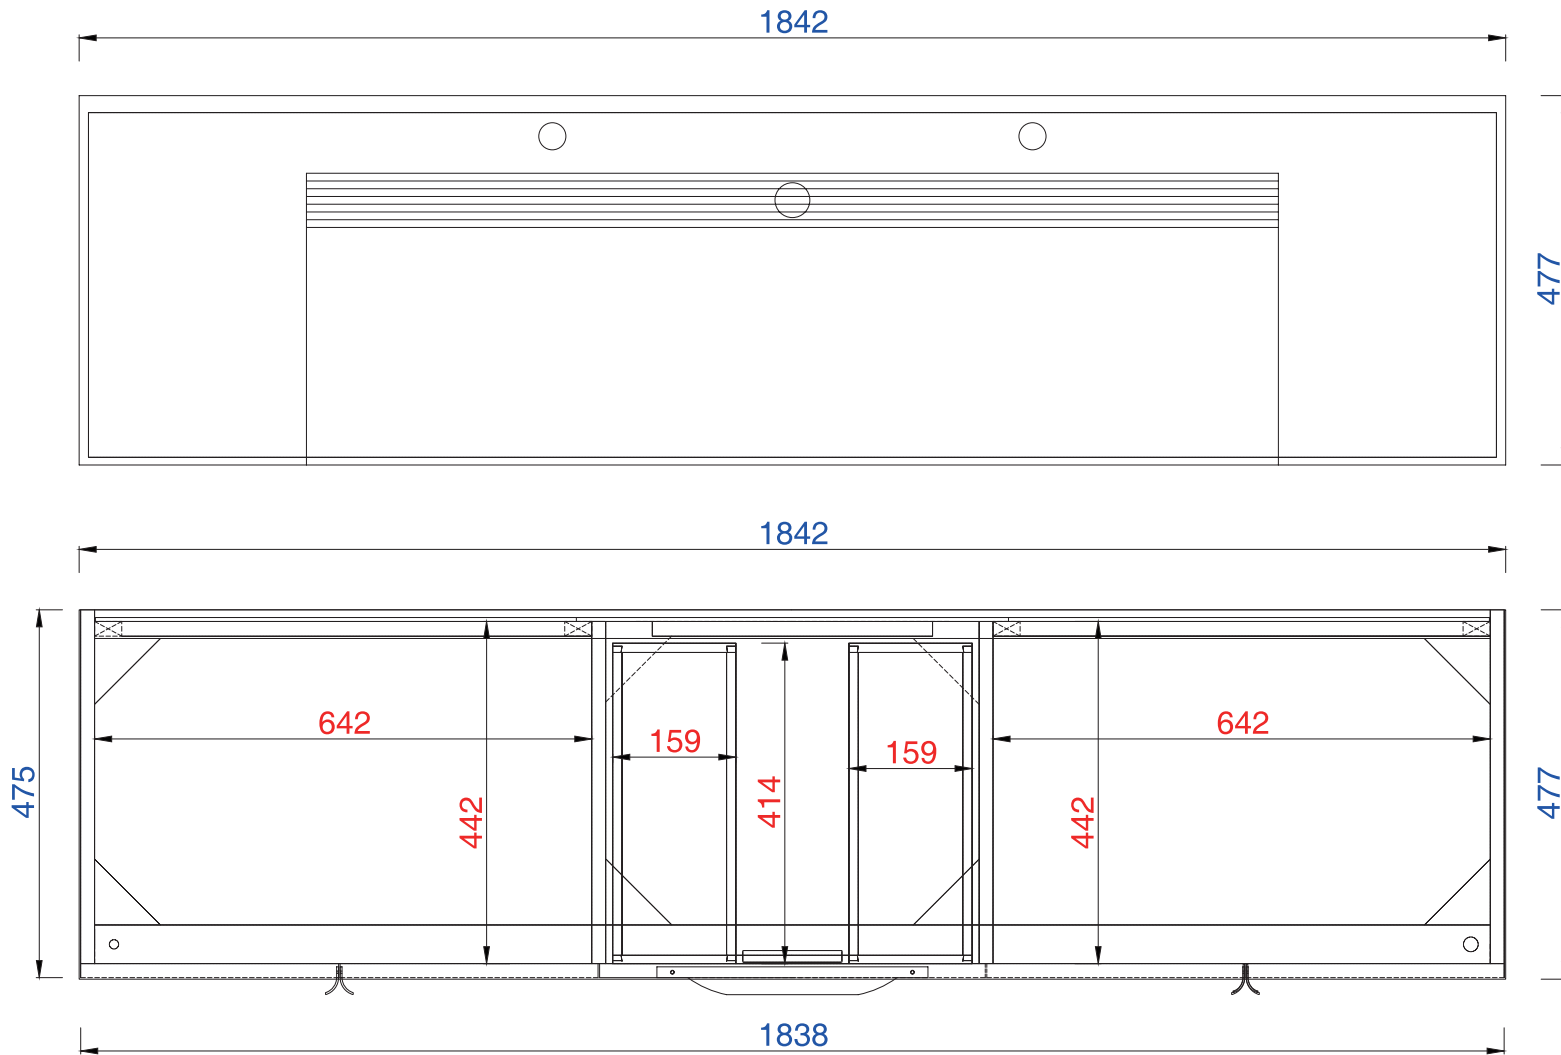

72"

Item Number:

- 388-V72-AGR-A
- 388-V72-CFO-A
- 388-V72-GW-A
- 388-V72-LTO-A

JAMES MARTIN

VANITIES

Columbia 72" Cabinet

Diagrams with Dimensions
page 01 of 03

NOTE ONE: Married Countertop is standard for this cabinet
NOTE TWO: This vanity does not have a Backsplash.

1829mm

Item Number:

- 388-V72-AGR-A
- 388-V72-CFO-A
- 388-V72-GW-A
- 388-V72-LTO-A

JAMES MARTIN

VANITIES

Columbia 1829mm Cabinet

Diagrams with Dimensions
page 01 of 03

NOTE ONE: Married Countertop is standard for this cabinet
NOTE TWO: This vanity does not have a Backsplash.

1829mm

Item Number:

- 388-V72-AGR-A
- 388-V72-CFO-A
- 388-V72-GW-A
- 388-V72-LTO-A

JAMES MARTIN

VANITIES

Columbia 1829mm Cabinet

Diagrams with Dimensions
page 02 of 03

NOTE ONE: Married Countertop is standard for this cabinet

1829mm

Item Number:

- 388-V72-AGR-A
- 388-V72-CFO-A
- 388-V72-GW-A
- 388-V72-LTO-A

JAMES MARTIN

VANITIES

Columbia 1829mm Cabinet

Diagrams with Dimensions
page 03 of 03

NOTE ONE: Married Countertop is standard for this cabinet
NOTE TWO: This vanity does not have a Backsplash.