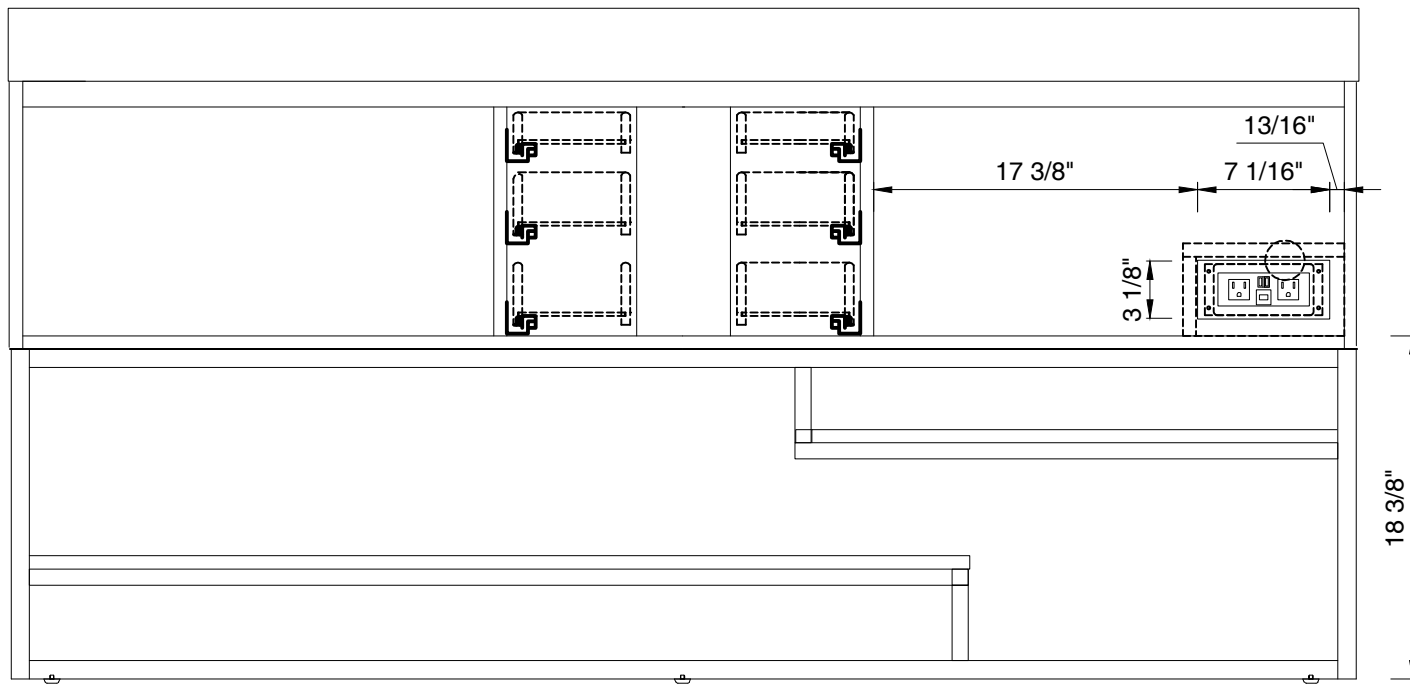

1829mm

Item Number:

- 388-V72-AGR-A
- 388-V72-CFO-A
- 388-V72-GW-A
- 388-V72-LTO-A

JAMES MARTIN

VANITIES

Columbia 1829mm Cabinet

Diagrams with Dimensions
page 02 of 03

NOTE ONE: Married Countertop is standard for this cabinet

1829mm

Item Number:

- 388-V72-AGR-A
- 388-V72-CFO-A
- 388-V72-GW-A
- 388-V72-LTO-A

JAMES MARTIN

VANITIES

Columbia 1829mm Cabinet

Diagrams with Dimensions
page 03 of 03

NOTE ONE: Married Countertop is standard for this cabinet
NOTE TWO: This vanity does not have a Backsplash.

72"

Item Number:

- 388-V72-AGR-A
- 388-V72-CFO-A
- 388-V72-GW-A
- 388-V72-LTO-A

JAMES MARTIN

VANITIES™

Columbia 72" Cabinet

Diagrams with Dimensions
page 01 of 01

1829mm

Item Number:

- 388-V72-AGR-A
- 388-V72-CFO-A
- 388-V72-GW-A
- 388-V72-LTO-A

JAMES MARTIN

VANITIES™

Columbia 1829mm Cabinet

Diagrams with Dimensions
page 01 of 01