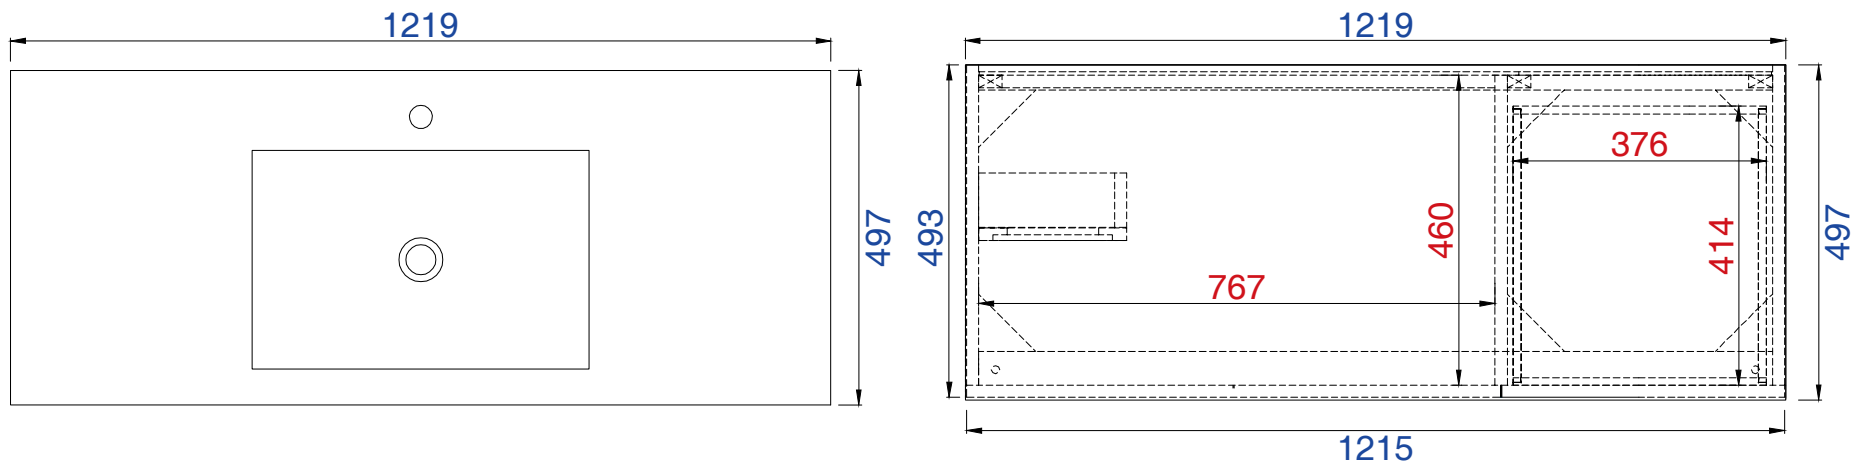

### Columbia 48" Cabinet

Diagrams with Dimensions  
page 02 of 03

NOTE ONE: Married Countertop is standard for this cabinet.

48"

Item Number:

- 388-V48-AGR-A
- 388-V48-CFO-A
- 388-V48-GW-A
- 388-V48-LTO-A

### Columbia 48" Cabinet

Diagrams with Dimensions  
page 03 of 03

NOTE ONE: Married Countertop is standard for this cabinet.  
NOTE TWO: This vanity does not have a Backsplash.

1219mm

Item Number:

- 388-V48-AGR-A
- 388-V48-CFO-A
- 388-V48-GW-A
- 388-V48-LTO-A

### Columbia 1219mm Cabinet

Diagrams with Dimensions  
page 01 of 03

NOTE ONE: Married Countertop is standard for this cabinet.  
NOTE TWO: This vanity does not have a Backsplash.

1219mm

Item Number:

- 388-V48-AGR-A
- 388-V48-CFO-A
- 388-V48-GW-A
- 388-V48-LTO-A

### Columbia 1219mm Cabinet

Diagrams with Dimensions  
page 02 of 03

NOTE ONE: Married Countertop is standard for this cabinet.

1219mm

Item Number:

- 388-V48-AGR-A
- 388-V48-CFO-A
- 388-V48-GW-A
- 388-V48-LTO-A