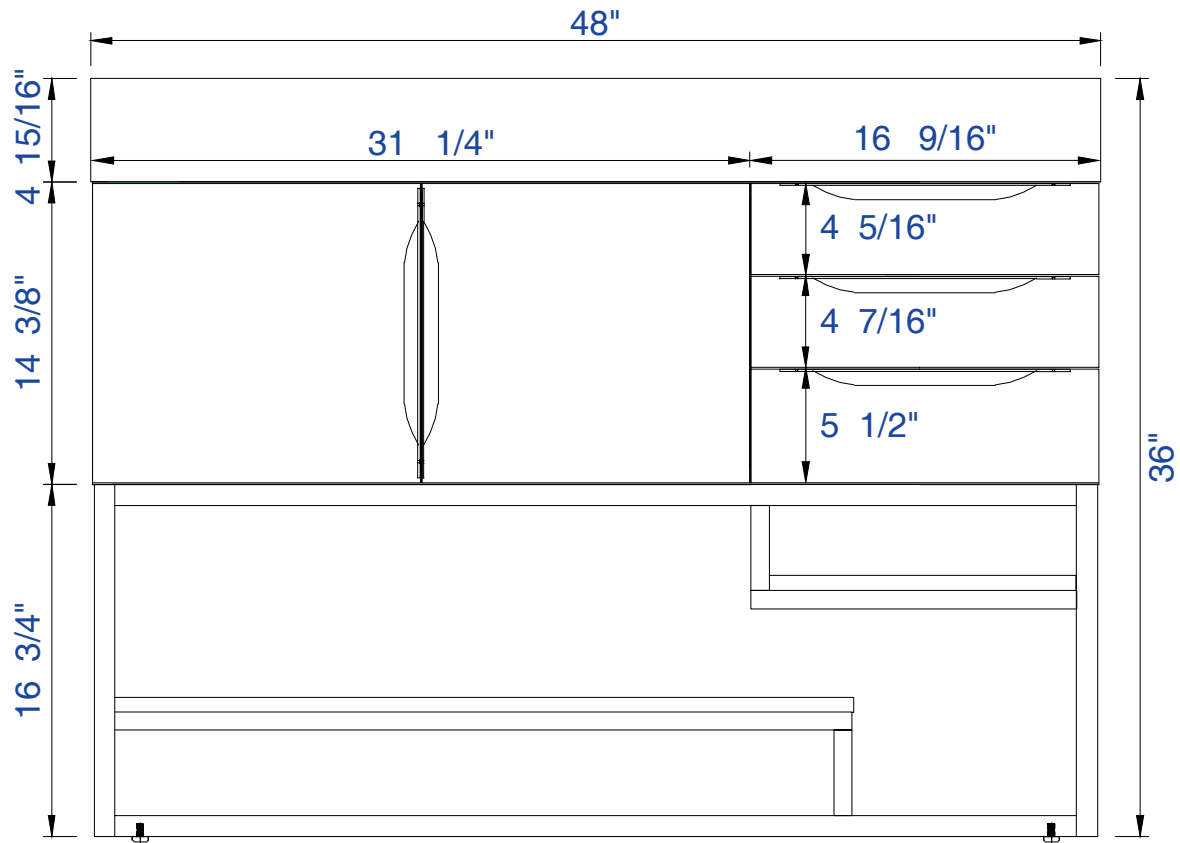

### Columbia 48" Cabinet

Diagrams with Dimensions  
page 01 of 03

NOTE ONE: Married Countertop is standard for this cabinet.  
NOTE TWO: This vanity does not have a Backsplash.

48"

Item Number:

- 388-V48-AGR-A
- 388-V48-CFO-A
- 388-V48-GW-A
- 388-V48-LTO-A

### Columbia 48" Cabinet

Diagrams with Dimensions  
page 02 of 03

NOTE ONE: Married Countertop is standard for this cabinet.

48"

Item Number:

- 388-V48-AGR-A
- 388-V48-CFO-A
- 388-V48-GW-A
- 388-V48-LTO-A

### Columbia 48" Cabinet

Diagrams with Dimensions  
page 03 of 03

NOTE ONE: Married Countertop is standard for this cabinet.  
NOTE TWO: This vanity does not have a Backsplash.

1219mm

Item Number:

- 388-V48-AGR-A
- 388-V48-CFO-A
- 388-V48-GW-A
- 388-V48-LTO-A

### Columbia 1219mm Cabinet

Diagrams with Dimensions  
page 02 of 03

NOTE ONE: Married Countertop is standard for this cabinet.

1219mm

Item Number:

- 388-V48-AGR-A
- 388-V48-CFO-A
- 388-V48-GW-A
- 388-V48-LTO-A