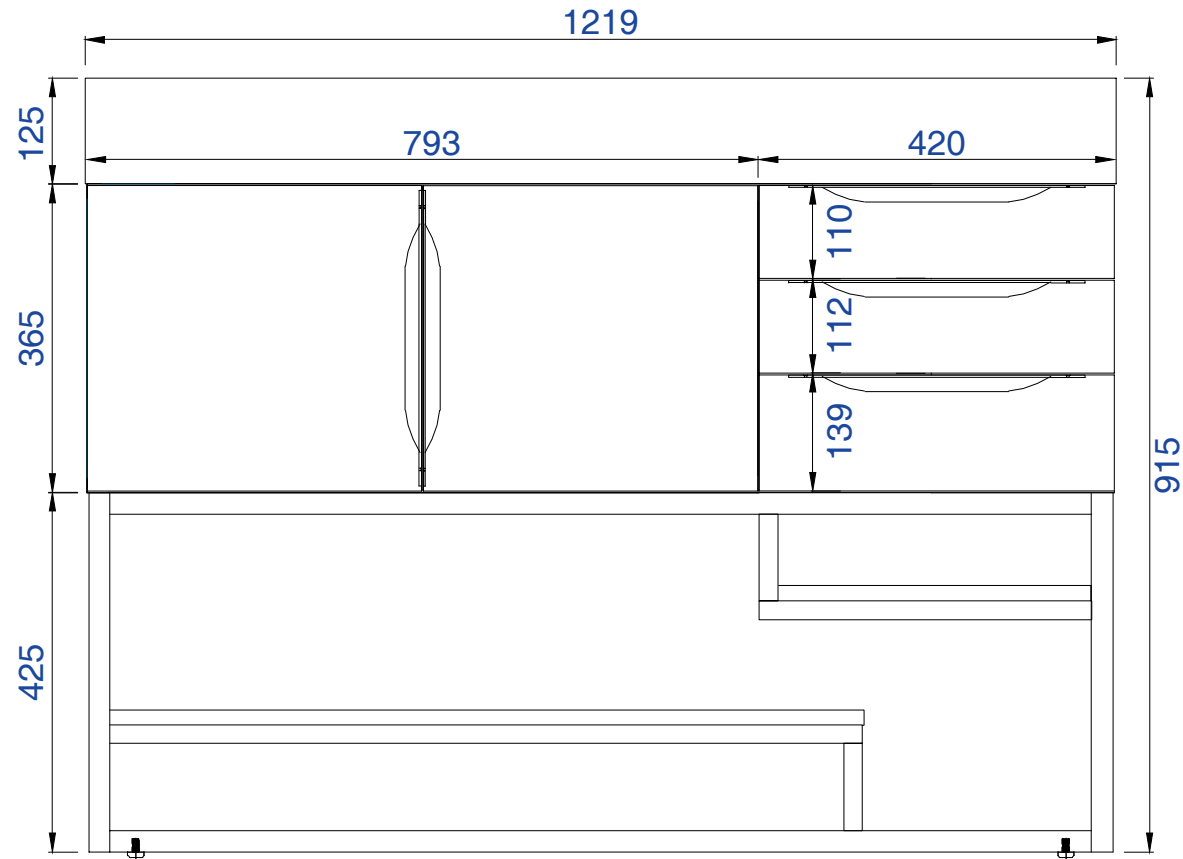

### Columbia 48" Cabinet

Diagrams with Dimensions  
page 02 of 03

NOTE ONE: Married Countertop is standard for this cabinet.

48"

Item Number:

- 388-V48-AGR-A
- 388-V48-CFO-A
- 388-V48-GW-A
- 388-V48-LTO-A

### Columbia 48" Cabinet

Diagrams with Dimensions  
page 03 of 03

NOTE ONE: Married Countertop is standard for this cabinet.  
NOTE TWO: This vanity does not have a Backsplash.

1219mm

Item Number:

- 388-V48-AGR-A
- 388-V48-CFO-A
- 388-V48-GW-A
- 388-V48-LTO-A

### Columbia 1219mm Cabinet

Diagrams with Dimensions  
page 01 of 03

NOTE ONE: Married Countertop is standard for this cabinet.  
NOTE TWO: This vanity does not have a Backsplash.

1219mm

Item Number:

- 388-V48-AGR-A
- 388-V48-CFO-A
- 388-V48-GW-A
- 388-V48-LTO-A

### Columbia 1219mm Cabinet

Diagrams with Dimensions  
page 02 of 03

NOTE ONE: Married Countertop is standard for this cabinet.

1219mm

Item Number:

- 388-V48-AGR-A
- 388-V48-CFO-A
- 388-V48-GW-A
- 388-V48-LTO-A