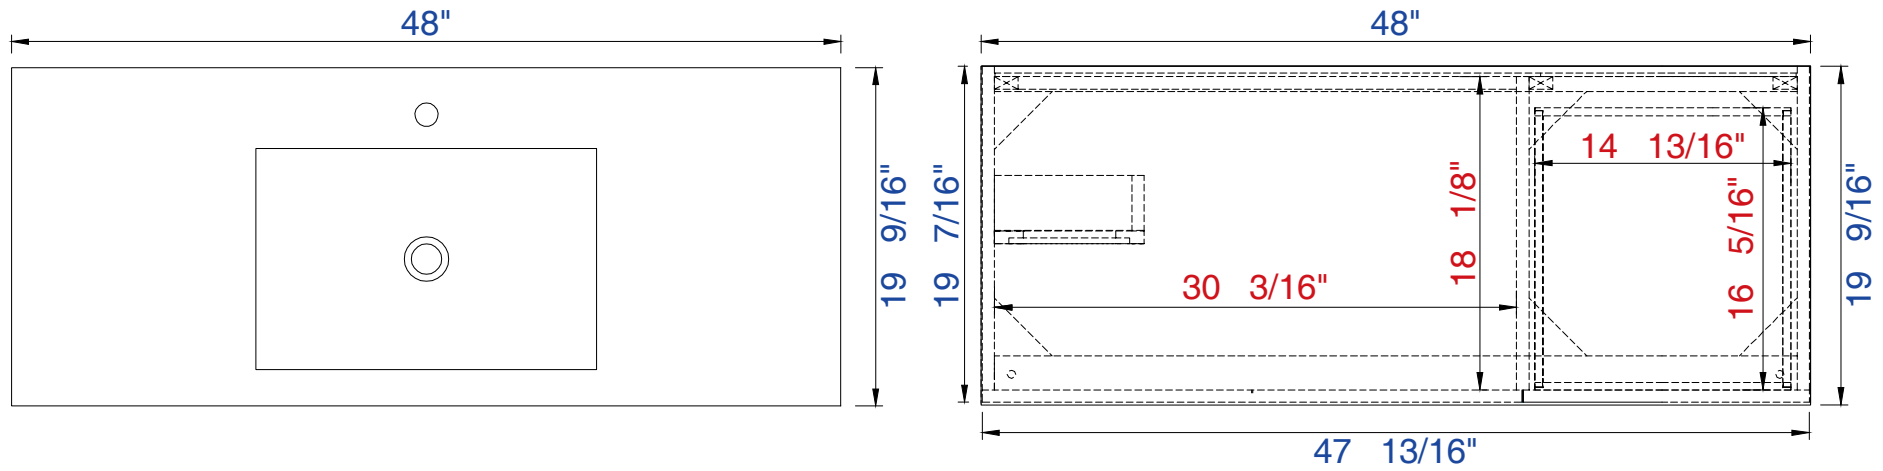

### Columbia 48" Cabinet

Diagrams with Dimensions  
page 01 of 03

NOTE ONE: Married Countertop is standard for this cabinet.  
NOTE TWO: This vanity does not have a Backsplash.

48"

Item Number:

- 388-V48-AGR-A
- 388-V48-CFO-A
- 388-V48-GW-A
- 388-V48-LTO-A

### Columbia 48" Cabinet

Diagrams with Dimensions  
page 02 of 03

NOTE ONE: Married Countertop is standard for this cabinet.

48"

Item Number:

- 388-V48-AGR-A
- 388-V48-CFO-A
- 388-V48-GW-A
- 388-V48-LTO-A

### Columbia 48" Cabinet

Diagrams with Dimensions  
page 03 of 03

NOTE ONE: Married Countertop is standard for this cabinet.  
NOTE TWO: This vanity does not have a Backsplash.

1219mm

Item Number:

- 388-V48-AGR-A
- 388-V48-CFO-A
- 388-V48-GW-A
- 388-V48-LTO-A

### Columbia 1219mm Cabinet

Diagrams with Dimensions  
page 02 of 03

NOTE ONE: Married Countertop is standard for this cabinet.

1219mm

Item Number:

- 388-V48-AGR-A
- 388-V48-CFO-A
- 388-V48-GW-A
- 388-V48-LTO-A