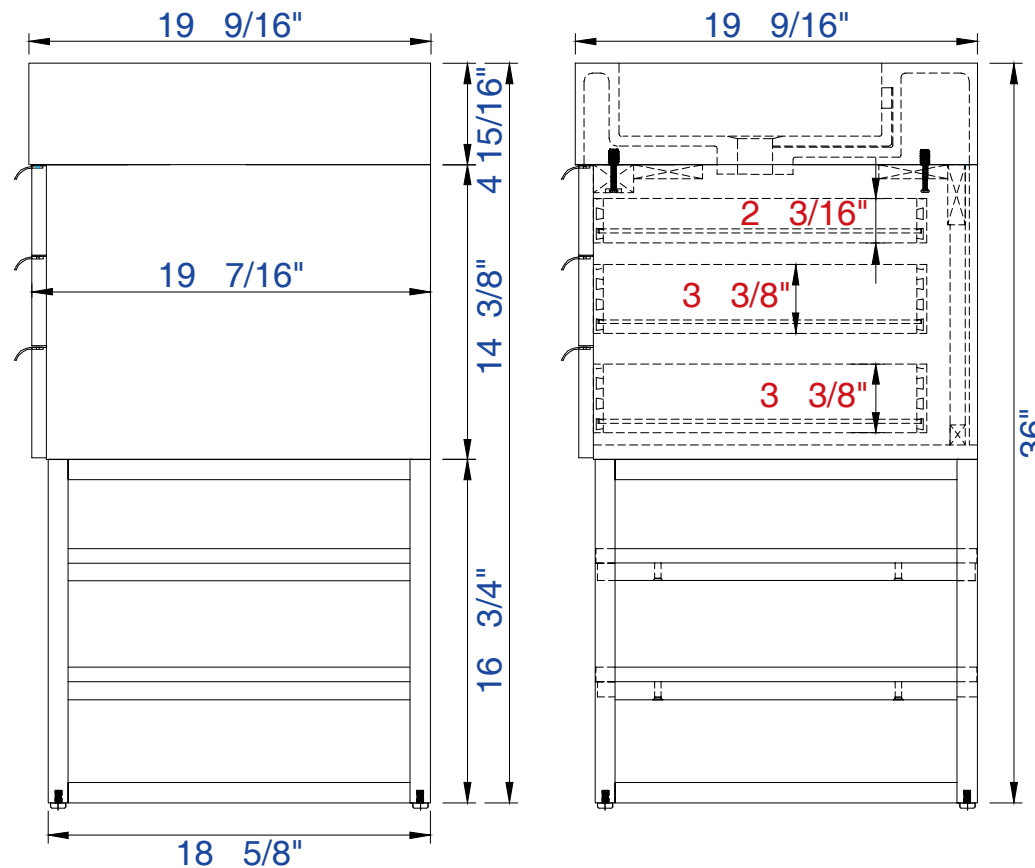

### Columbia 48" Cabinet

Diagrams with Dimensions  
page 01 of 03

NOTE ONE: Married Countertop is standard for this cabinet.  
NOTE TWO: This vanity does not have a Backsplash.

48"

Item Number:

- 388-V48-AGR-A
- 388-V48-CFO-A
- 388-V48-GW-A
- 388-V48-LTO-A

### Columbia 48" Cabinet

Diagrams with Dimensions  
page 02 of 03

NOTE ONE: Married Countertop is standard for this cabinet.

48"

Item Number:

- 388-V48-AGR-A
- 388-V48-CFO-A
- 388-V48-GW-A
- 388-V48-LTO-A

### Columbia 48" Cabinet

Diagrams with Dimensions  
page 03 of 03

NOTE ONE: Married Countertop is standard for this cabinet.  
NOTE TWO: This vanity does not have a Backsplash.

1219mm

Item Number:

- 388-V48-AGR-A
- 388-V48-CFO-A
- 388-V48-GW-A
- 388-V48-LTO-A

### Columbia 1219mm Cabinet

Diagrams with Dimensions  
page 02 of 03

NOTE ONE: Married Countertop is standard for this cabinet.

1219mm

Item Number:

- 388-V48-AGR-A
- 388-V48-CFO-A
- 388-V48-GW-A
- 388-V48-LTO-A