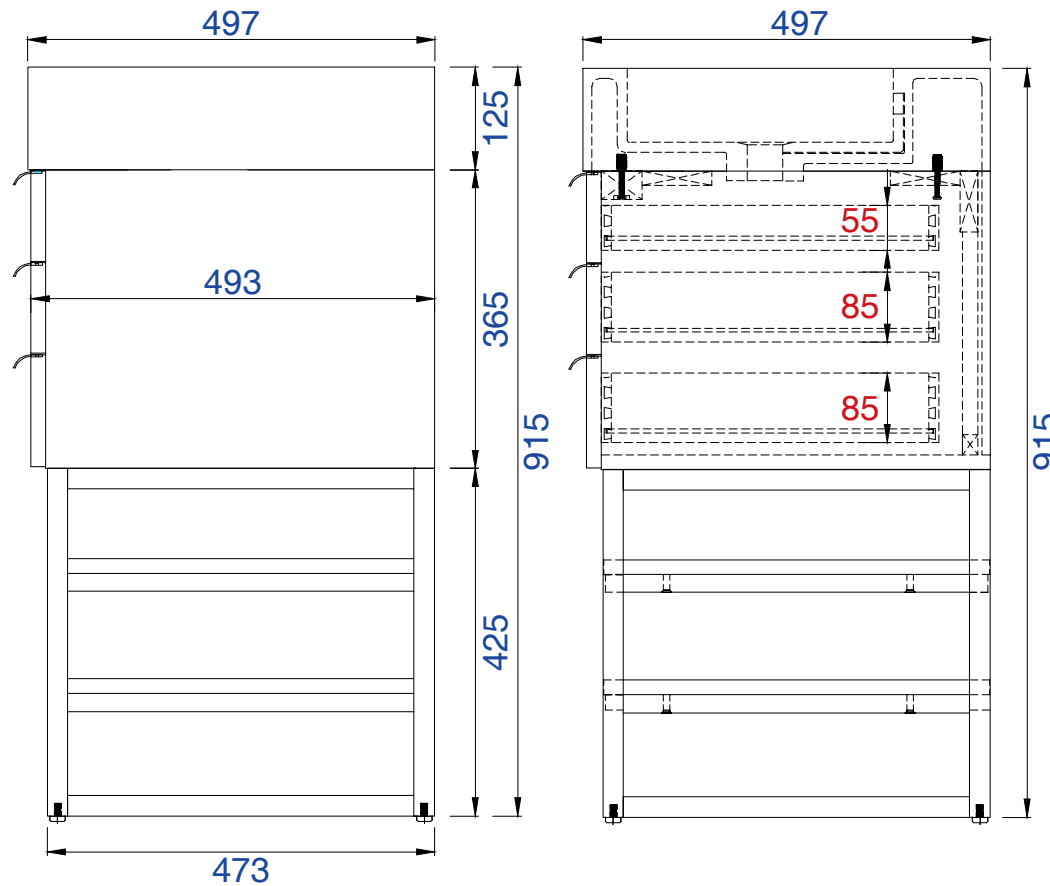

### Columbia 48" Cabinet

Diagrams with Dimensions  
page 02 of 03

NOTE ONE: Married Countertop is standard for this cabinet.

48"

Item Number:

- 388-V48-AGR-A
- 388-V48-CFO-A
- 388-V48-GW-A
- 388-V48-LTO-A

### Columbia 1219mm Cabinet

Diagrams with Dimensions  
page 01 of 03

NOTE ONE: Married Countertop is standard for this cabinet.  
NOTE TWO: This vanity does not have a Backsplash.

1219mm

Item Number:

- 388-V48-AGR-A
- 388-V48-CFO-A
- 388-V48-GW-A
- 388-V48-LTO-A

### Columbia 1219mm Cabinet

Diagrams with Dimensions  
page 02 of 03

NOTE ONE: Married Countertop is standard for this cabinet.

1219mm

Item Number:

- 388-V48-AGR-A
- 388-V48-CFO-A
- 388-V48-GW-A
- 388-V48-LTO-A

## Columbia 1219mm Cabinet

Diagrams with Dimensions  
page 03 of 03

NOTE ONE: Married Countertop is standard for this cabinet.  
NOTE TWO: This vanity does not have a Backsplash.