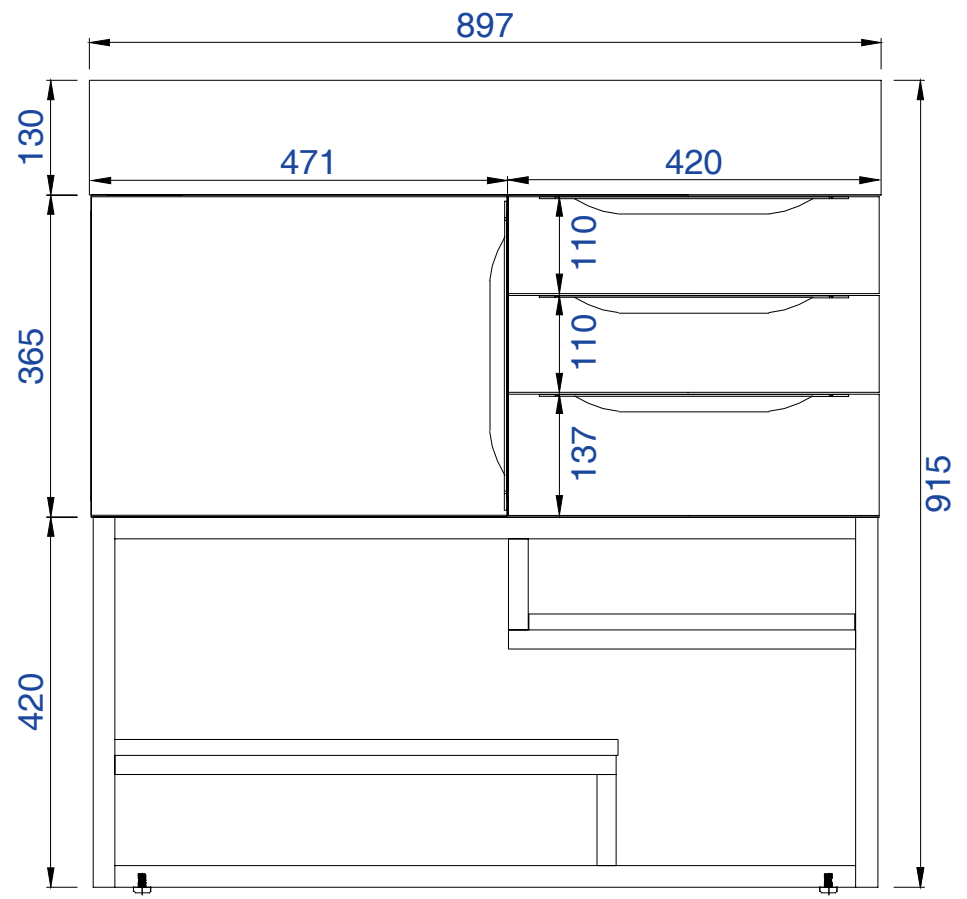

### Columbia 36" Cabinet

Diagrams with Dimensions  
page 02 of 03

NOTE ONE: Married Countertop is standard for this cabinet.

36"

Item Number:

- 388-V36-AGR-A
- 388-V36-CFO-A
- 388-V36-GW-A
- 388-V36-LTO-A

### Columbia 36" Cabinet

Diagrams with Dimensions  
page 03 of 03

NOTE ONE: Married Countertop is standard for this cabinet.  
NOTE TWO: This vanity does not have a Backsplash.

897mm

Item Number:

- 388-V36-AGR-A
- 388-V36-CFO-A
- 388-V36-GW-A
- 388-V36-LTO-A

### Columbia 897mm Cabinet

Diagrams with Dimensions  
page 01 of 03

NOTE ONE: Married Countertop is standard for this cabinet.  
NOTE TWO: This vanity does not have a Backsplash.

897mm

Item Number:

- 388-V36-AGR-A
- 388-V36-CFO-A
- 388-V36-GW-A
- 388-V36-LTO-A

### Columbia 897mm Cabinet

Diagrams with Dimensions  
page 02 of 03

NOTE ONE: Married Countertop is standard for this cabinet.

897mm

Item Number:

- 388-V36-AGR-A
- 388-V36-CFO-A
- 388-V36-GW-A
- 388-V36-LTO-A