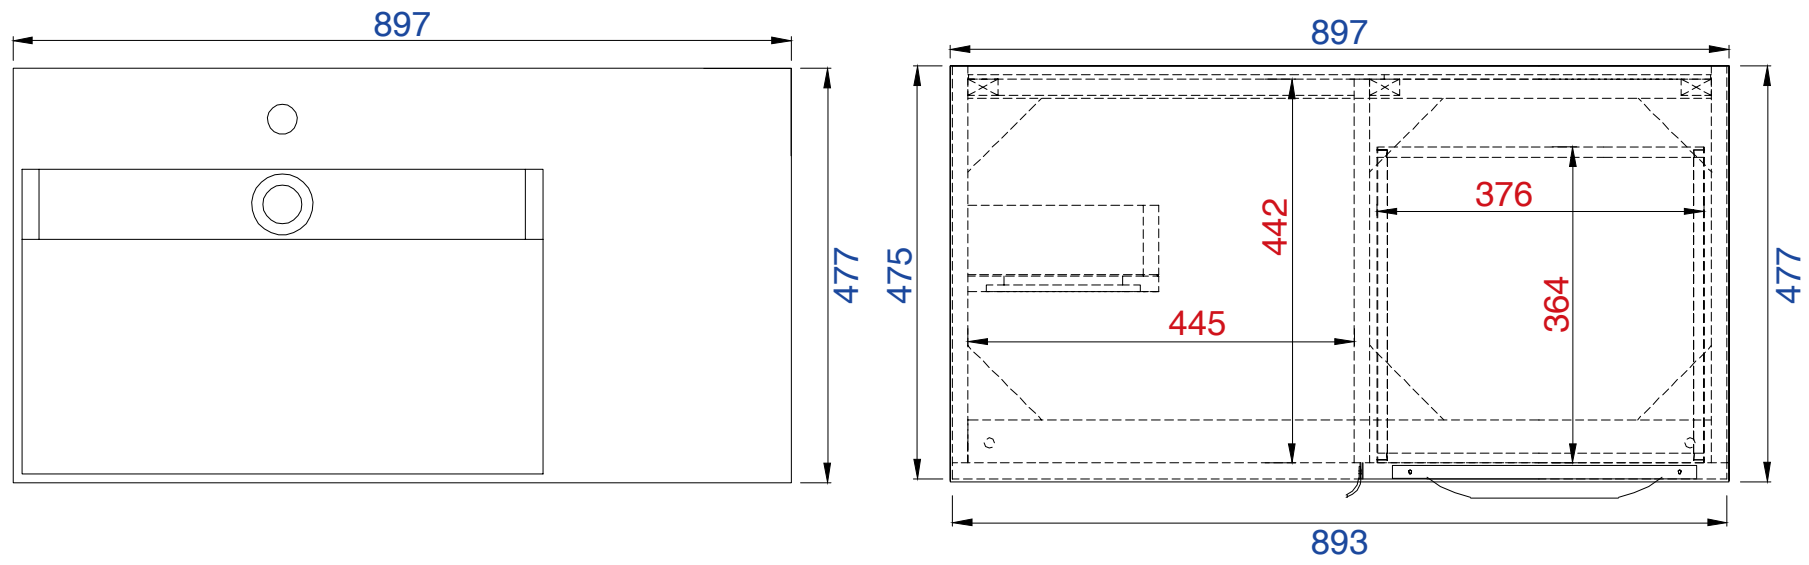

### Columbia 36" Cabinet

Diagrams with Dimensions  
page 01 of 03

NOTE ONE: Married Countertop is standard for this cabinet.  
NOTE TWO: This vanity does not have a Backsplash.

36"

Item Number:

- 388-V36-AGR-A
- 388-V36-CFO-A
- 388-V36-GW-A
- 388-V36-LTO-A

### Columbia 36" Cabinet

Diagrams with Dimensions  
page 02 of 03

NOTE ONE: Married Countertop is standard for this cabinet.

36"

Item Number:

- 388-V36-AGR-A
- 388-V36-CFO-A
- 388-V36-GW-A
- 388-V36-LTO-A

### Columbia 897mm Cabinet

Diagrams with Dimensions  
page 01 of 03

NOTE ONE: Married Countertop is standard for this cabinet.  
NOTE TWO: This vanity does not have a Backsplash.

897mm

Item Number:

- 388-V36-AGR-A
- 388-V36-CFO-A
- 388-V36-GW-A
- 388-V36-LTO-A

### Columbia 897mm Cabinet

Diagrams with Dimensions  
page 02 of 03

NOTE ONE: Married Countertop is standard for this cabinet.

897mm

Item Number:

- 388-V36-AGR-A
- 388-V36-CFO-A
- 388-V36-GW-A
- 388-V36-LTO-A