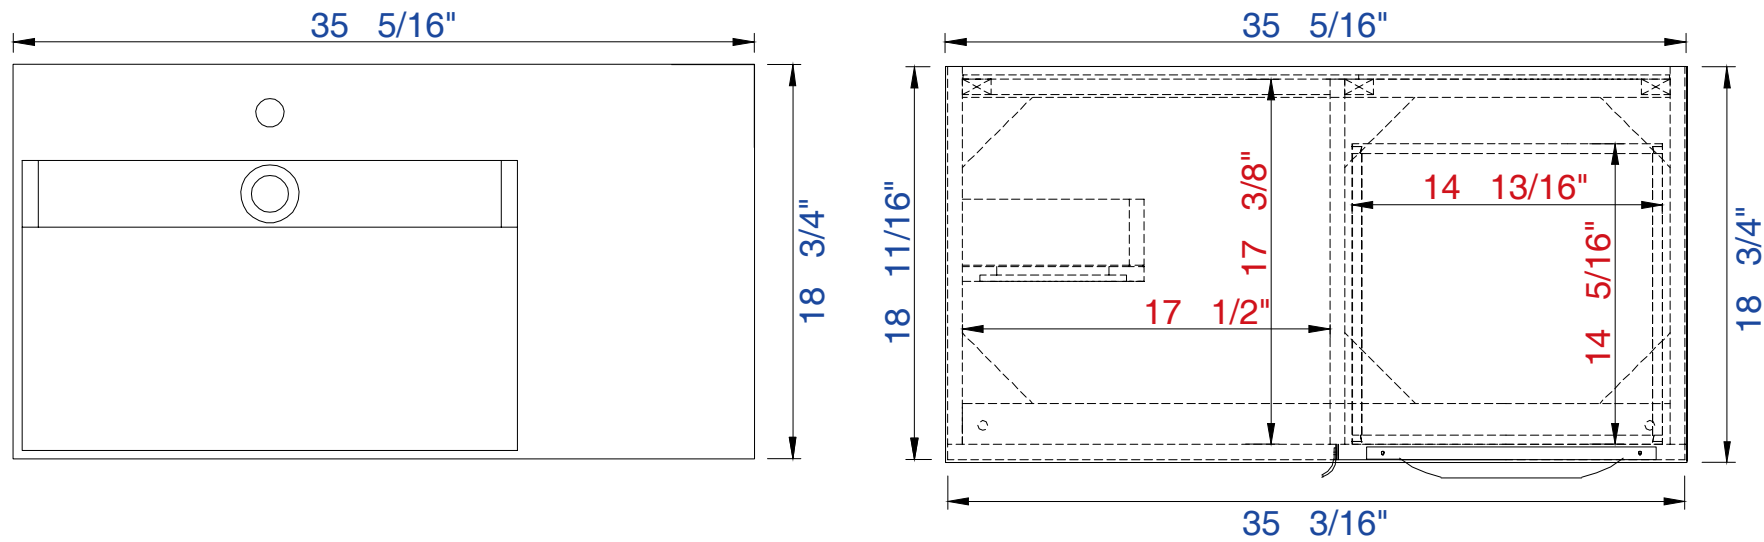

### Columbia 36" Cabinet

Diagrams with Dimensions  
page 01 of 03

NOTE ONE: Married Countertop is standard for this cabinet.  
NOTE TWO: This vanity does not have a Backsplash.

36"

Item Number:

- 388-V36-AGR-A
- 388-V36-CFO-A
- 388-V36-GW-A
- 388-V36-LTO-A

### Columbia 36" Cabinet

Diagrams with Dimensions  
page 02 of 03

NOTE ONE: Married Countertop is standard for this cabinet.

36"

Item Number:

- 388-V36-AGR-A
- 388-V36-CFO-A
- 388-V36-GW-A
- 388-V36-LTO-A

### Columbia 36" Cabinet

Diagrams with Dimensions  
page 03 of 03

NOTE ONE: Married Countertop is standard for this cabinet.  
NOTE TWO: This vanity does not have a Backsplash.

897mm

Item Number:

- 388-V36-AGR-A
- 388-V36-CFO-A
- 388-V36-GW-A
- 388-V36-LTO-A

### Columbia 897mm Cabinet

Diagrams with Dimensions  
page 02 of 03

NOTE ONE: Married Countertop is standard for this cabinet.

897mm

Item Number:

- 388-V36-AGR-A
- 388-V36-CFO-A
- 388-V36-GW-A
- 388-V36-LTO-A