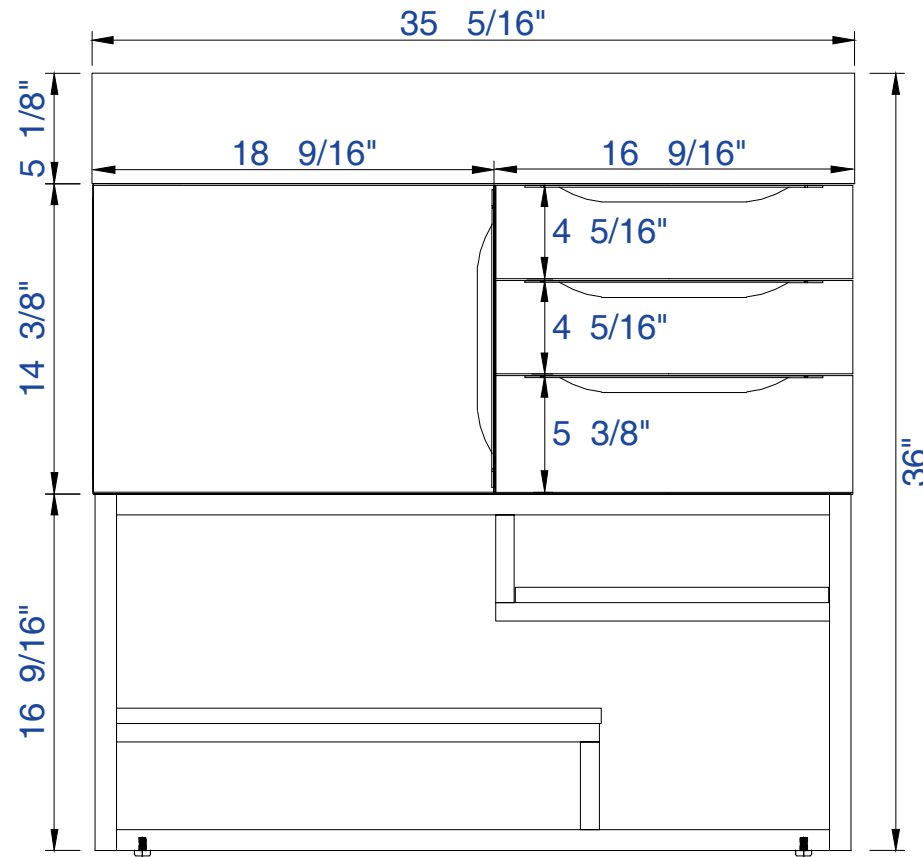

### Columbia 36" Cabinet

Diagrams with Dimensions  
page 01 of 03

NOTE ONE: Married Countertop is standard for this cabinet.  
NOTE TWO: This vanity does not have a Backsplash.

36"

Item Number:

- 388-V36-AGR-A
- 388-V36-CFO-A
- 388-V36-GW-A
- 388-V36-LTO-A

### Columbia 36" Cabinet

Diagrams with Dimensions  
page 02 of 03

NOTE ONE: Married Countertop is standard for this cabinet.

36"

Item Number:

- 388-V36-AGR-A
- 388-V36-CFO-A
- 388-V36-GW-A
- 388-V36-LTO-A

### Columbia 897mm Cabinet

Diagrams with Dimensions  
page 01 of 03

NOTE ONE: Married Countertop is standard for this cabinet.  
NOTE TWO: This vanity does not have a Backsplash.

897mm

Item Number:

- 388-V36-AGR-A
- 388-V36-CFO-A
- 388-V36-GW-A
- 388-V36-LTO-A

### Columbia 897mm Cabinet

Diagrams with Dimensions  
page 02 of 03

NOTE ONE: Married Countertop is standard for this cabinet.

897mm

Item Number:

- 388-V36-AGR-A
- 388-V36-CFO-A
- 388-V36-GW-A
- 388-V36-LTO-A