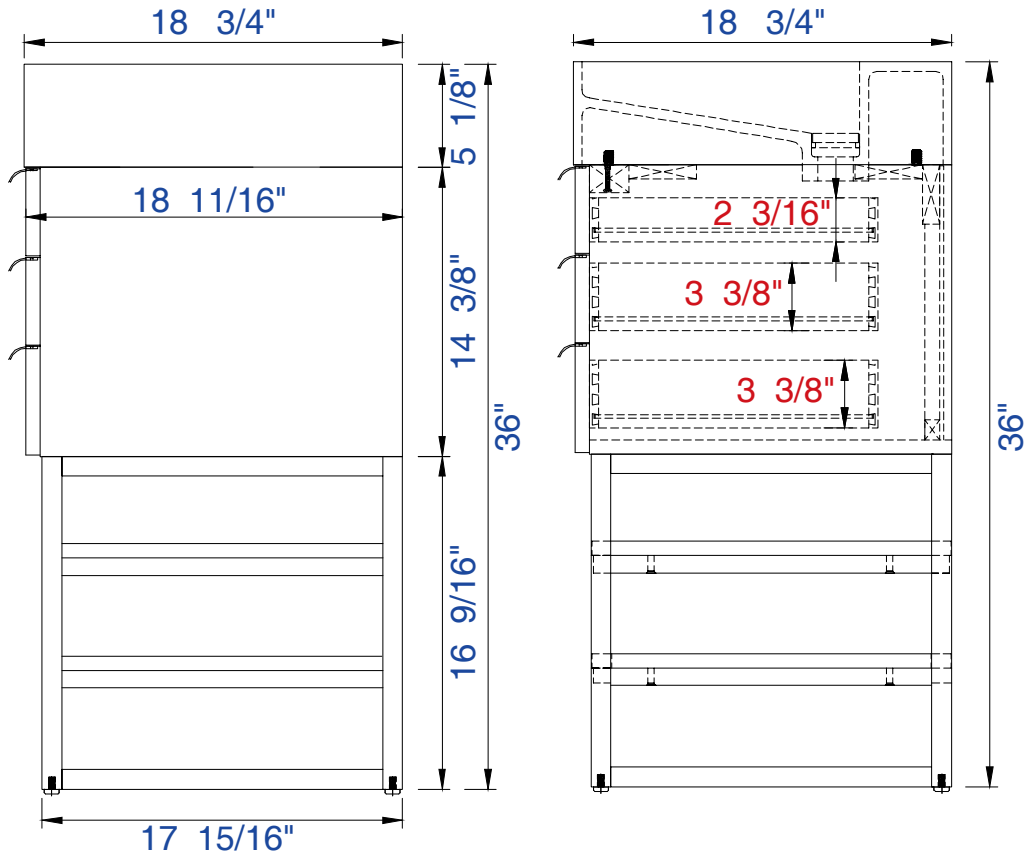

### Columbia 36" Cabinet

Diagrams with Dimensions  
page 01 of 03

NOTE ONE: Married Countertop is standard for this cabinet.  
NOTE TWO: This vanity does not have a Backsplash.

36"

Item Number:

- 388-V36-AGR-A
- 388-V36-CFO-A
- 388-V36-GW-A
- 388-V36-LTO-A

### Columbia 36" Cabinet

Diagrams with Dimensions  
page 02 of 03

NOTE ONE: Married Countertop is standard for this cabinet.

36"

Item Number:

- 388-V36-AGR-A
- 388-V36-CFO-A
- 388-V36-GW-A
- 388-V36-LTO-A

### Columbia 36" Cabinet

Diagrams with Dimensions  
page 03 of 03

NOTE ONE: Married Countertop is standard for this cabinet.  
NOTE TWO: This vanity does not have a Backsplash.

897mm

Item Number:

- 388-V36-AGR-A
- 388-V36-CFO-A
- 388-V36-GW-A
- 388-V36-LTO-A

### Columbia 897mm Cabinet

Diagrams with Dimensions  
page 02 of 03

NOTE ONE: Married Countertop is standard for this cabinet.

897mm

Item Number:

- 388-V36-AGR-A
- 388-V36-CFO-A
- 388-V36-GW-A
- 388-V36-LTO-A