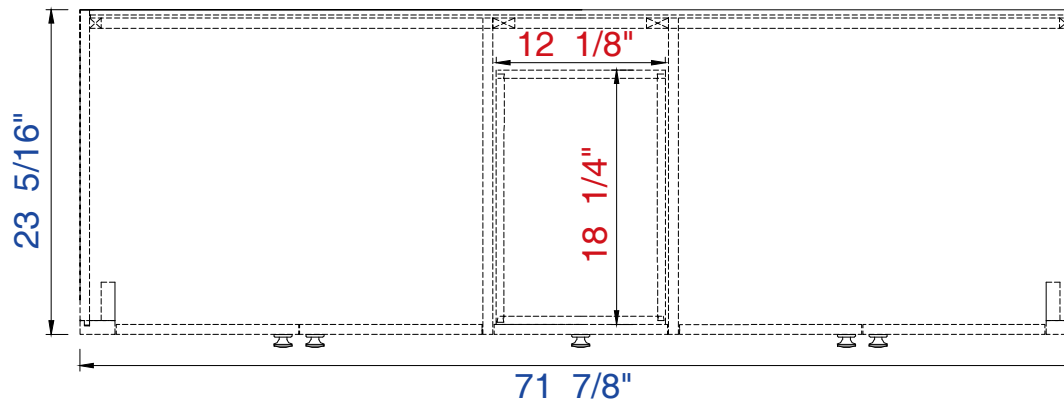

72"

Item Number :

311-V72-MTM

Westlake 72" Cabinet

Diagrams with Dimensions
page 01 of 03

NOTE ONE: Countertops are not shown in these diagrams. (Cabinet Only)

NOTE TWO: This vanity does not have a Backsplash

Please consult our website for Countertop Diagrams: www.jamesmartinvanities.com

72"

Item Number :

311-V72-MTM

Westlake 72" Cabinet

Diagrams with Dimensions
page 02 of 03

NOTE ONE: Countertops are not shown in these diagrams. (Cabinet Only)
Please consult our website for Countertop Diagrams: www.jamesmartinvanities.com

72"

Item Number :

311-V72-MTM

Westlake 72" Cabinet

Diagrams with Dimensions
page 03 of 03

NOTE ONE: Countertops are not shown in these diagrams. (Cabinet Only)

NOTE TWO: This vanity does not have a Backsplash

Please consult our website for Countertop Diagrams: www.jamesmartinvanities.com

1825mm

Item Number :

311-V72-MTM

Westlake 1825 mm Cabinet

Diagrams with Dimensions
page 01 of 03

NOTE ONE: Countertops are not shown in these diagrams(Cabinet Only)