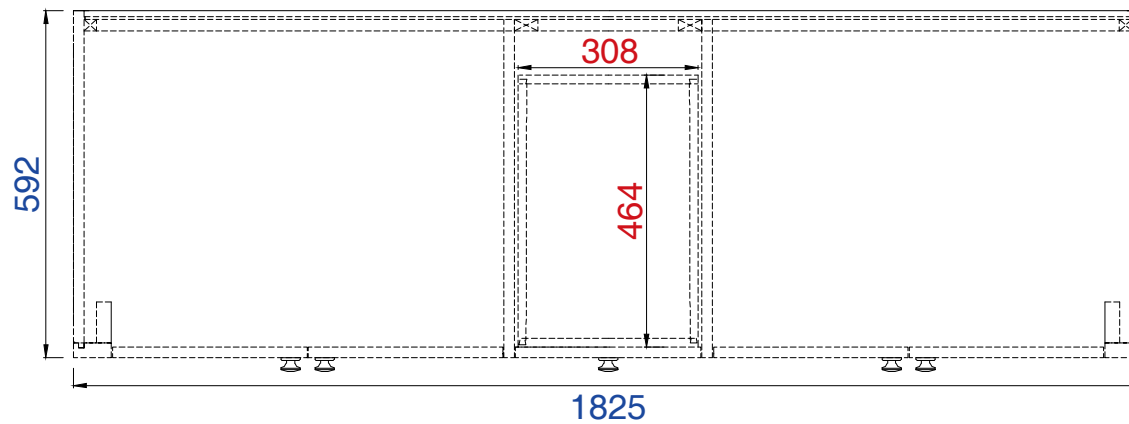

Please consult our website for Countertop Diagrams: www.jamesmartinvanities.com

1825mm

Item Number :

311-V72-MTM

Westlake 1825 mm Cabinet

Diagrams with Dimensions
page 01 of 03

NOTE ONE: Countertops are not shown in these diagrams(Cabinet Only)

NOTE TWO: This vanity does not have a Backsplash

Please consult our website for Countertop Diagrams www.jamesmartinvanities.com

1825mm

Item Number:

311-V72-MTM

Westlake 1825 mm Cabinet

Diagrams with Dimensions
page 02 of 03

NOTE ONE: Countertops are not shown in these diagrams. (Cabinet Only)
Please consult our website for Countertop Diagrams: www.jamesmartinvanities.com

1825mm

Item Number :

311-V72-MTM

Westlake 1825 mm Cabinet