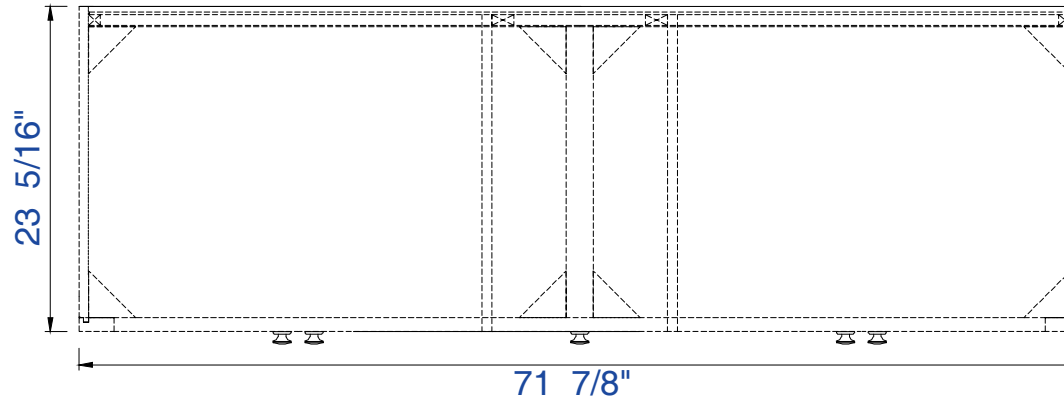

72"

Item Number :

311-V72-MTM

Westlake 72" Cabinet

Diagrams with Dimensions
page 01 of 03

NOTE ONE: Countertops are not shown in these diagrams. (Cabinet Only)

NOTE TWO: This vanity does not have a Backsplash

Please consult our website for Countertop Diagrams: www.jamesmartinvanities.com

72"

Item Number :

311-V72-MTM

Westlake 72" Cabinet

Diagrams with Dimensions
page 02 of 03

NOTE ONE: Countertops are not shown in these diagrams. (Cabinet Only)
Please consult our website for Countertop Diagrams: www.jamesmartinvanities.com

72"

Item Number :

311-V72-MTM

Westlake 72" Cabinet

Diagrams with Dimensions
page 03 of 03

NOTE ONE: Countertops are not shown in these diagrams. (Cabinet Only)

NOTE TWO: This vanity does not have a Backsplash

Please consult our website for Countertop Diagrams: www.jamesmartinvanities.com

1825mm

Item Number :

311-V72-MTM

Westlake 1825 mm Cabinet

Diagrams with Dimensions
page 01 of 03

NOTE ONE: Countertops are not shown in these diagrams(Cabinet Only)