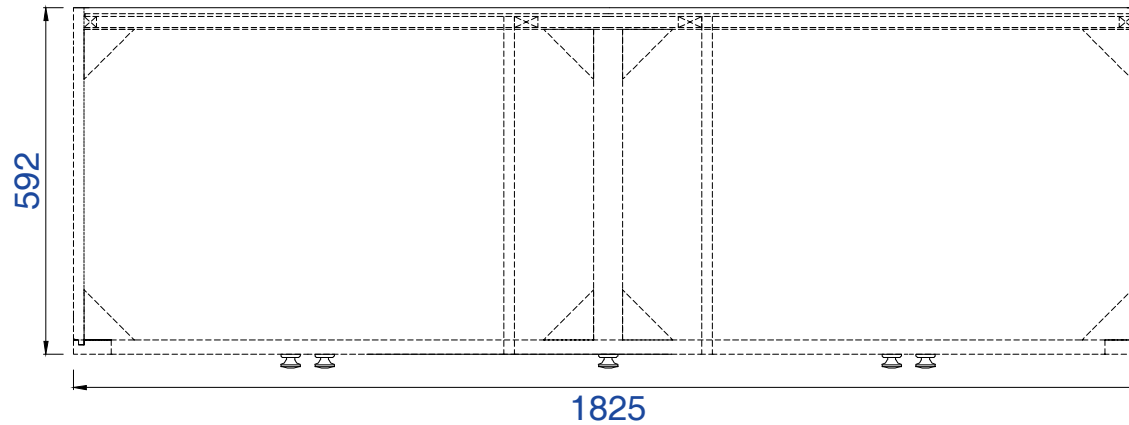

Please consult our website for Countertop Diagrams: www.jamesmartinvanities.com

1825mm

Item Number :

311-V72-MTM

Westlake 1825 mm Cabinet

Diagrams with Dimensions
page 01 of 03

NOTE ONE: Countertops are not shown in these diagrams(Cabinet Only)

NOTE TWO: This vanity does not have a Backsplash

Please consult our website for Countertop Diagrams www.jamesmartinvanities.com

1825mm

Item Number:

311-V72-MTM

Westlake 1825 mm Cabinet

Diagrams with Dimensions
page 02 of 03

NOTE ONE: Countertops are not shown in these diagrams. (Cabinet Only)
Please consult our website for Countertop Diagrams: www.jamesmartinvanities.com

1825mm

Item Number :

311-V72-MTM

Westlake 1825 mm Cabinet