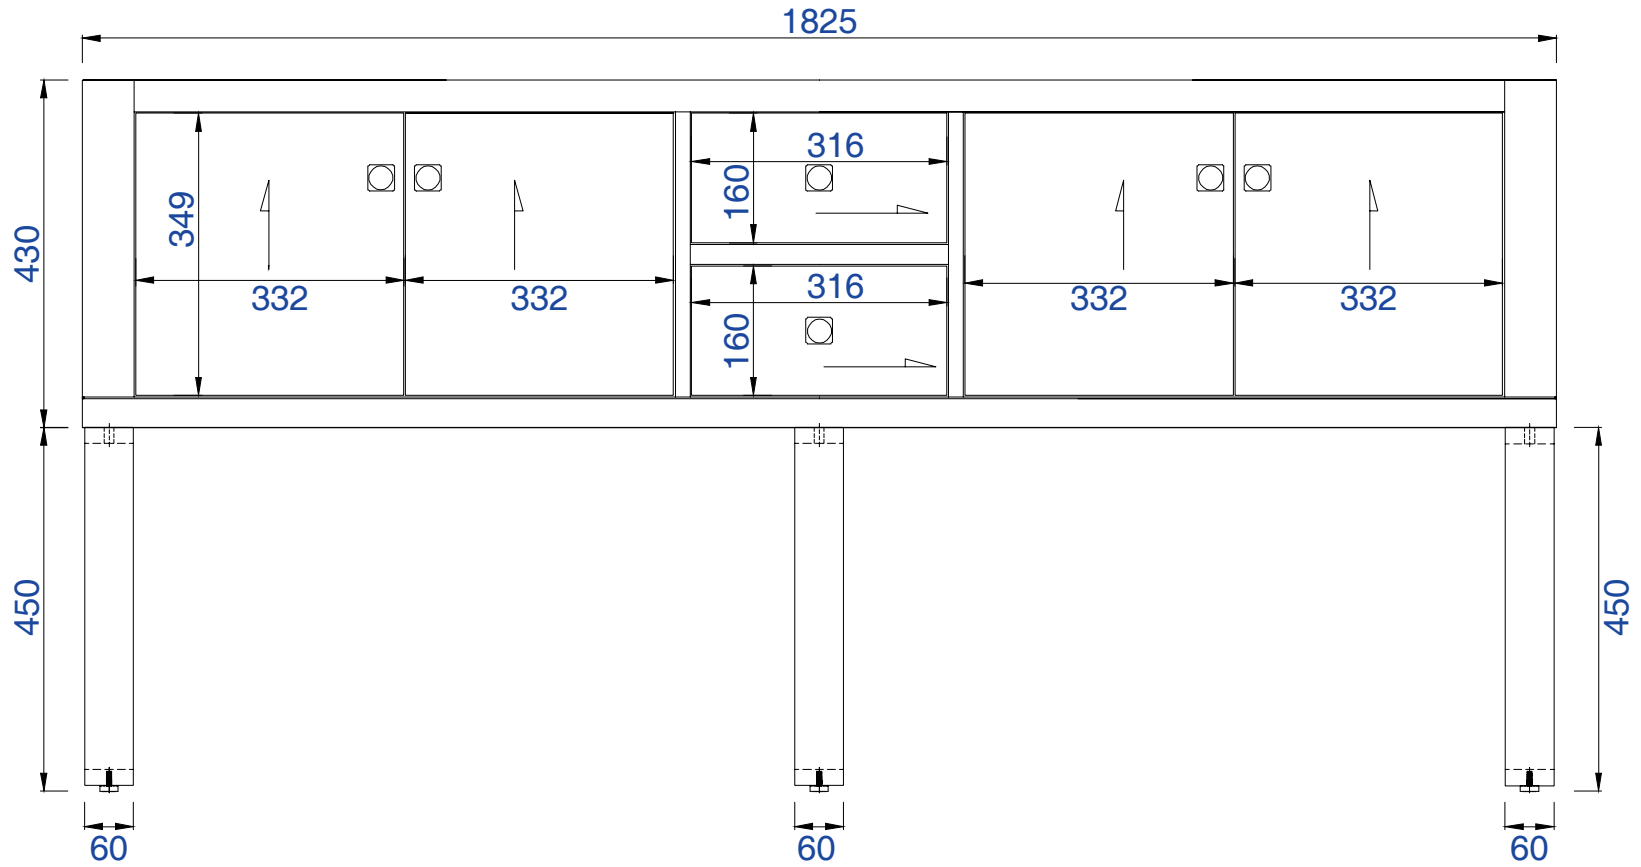

72"

Item Number :

311-V72-MTM

Westlake 72" Cabinet

Diagrams with Dimensions
page 01 of 03

NOTE ONE: Countertops are not shown in these diagrams. (Cabinet Only)

NOTE TWO: This vanity does not have a Backsplash

72"

Item Number :

311-V72-MTM

Westlake 72" Cabinet

Diagrams with Dimensions
page 03 of 03

NOTE ONE: Countertops are not shown in these diagrams. (Cabinet Only)

NOTE TWO: This vanity does not have a Backsplash

Please consult our website for Countertop Diagrams: www.jamesmartinvanities.com

1825mm

Item Number :

311-V72-MTM

Westlake 1825 mm Cabinet

Diagrams with Dimensions
page 01 of 03

NOTE ONE: Countertops are not shown in these diagrams(Cabinet Only)

NOTE TWO: This vanity does not have a Backsplash

Please consult our website for Countertop Diagrams www.jamesmartinvanities.com

1825mm

Item Number:

311-V72-MTM

Westlake 1825 mm Cabinet

Diagrams with Dimensions
page 02 of 03