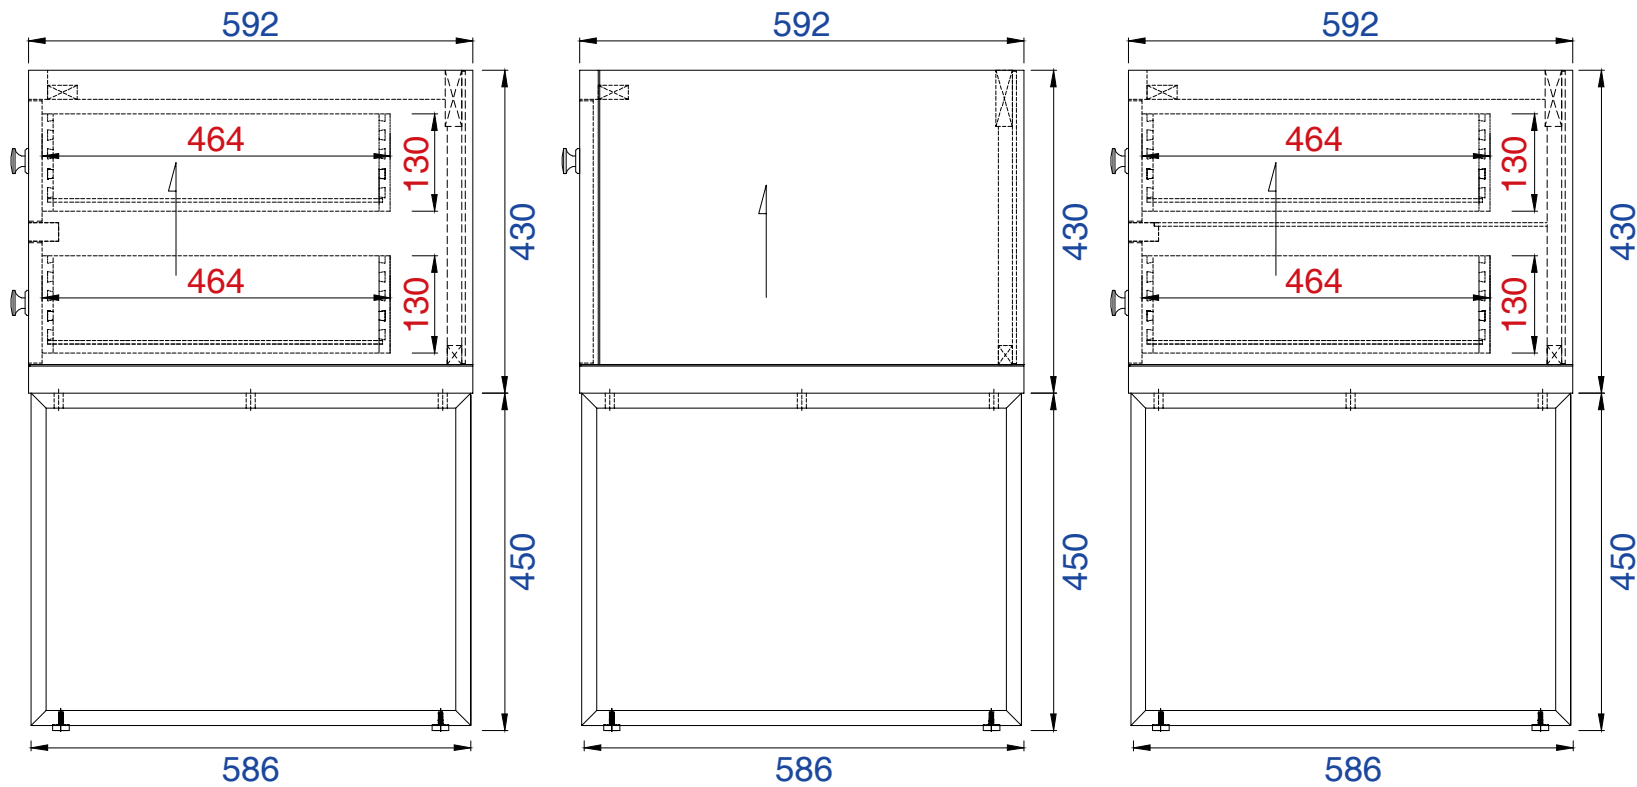

Please consult our website for Countertop Diagrams: www.jamesmartinvanities.com

1825mm

Item Number :

311-V72-MTM

Westlake 1825 mm Cabinet

Diagrams with Dimensions
page 01 of 03

NOTE ONE: Countertops are not shown in these diagrams(Cabinet Only)

NOTE TWO: This vanity does not have a Backsplash

Please consult our website for Countertop Diagrams www.jamesmartinvanities.com

1825mm

Item Number:

311-V72-MTM

Westlake 1825 mm Cabinet

Diagrams with Dimensions
page 02 of 03

NOTE ONE: Countertops are not shown in these diagrams. (Cabinet Only)
Please consult our website for Countertop Diagrams: www.jamesmartinvanities.com

1825mm

Item Number :

311-V72-MTM

Westlake 1825 mm Cabinet

Diagrams with Dimensions
page 03 of 03

NOTE ONE: Countertops are not shown in these diagrams. (Cabinet Only)

NOTE TWO: This vanity does not have a Backsplash

Please consult our website for Countertop Diagrams: www.jamesmartinvanities.com