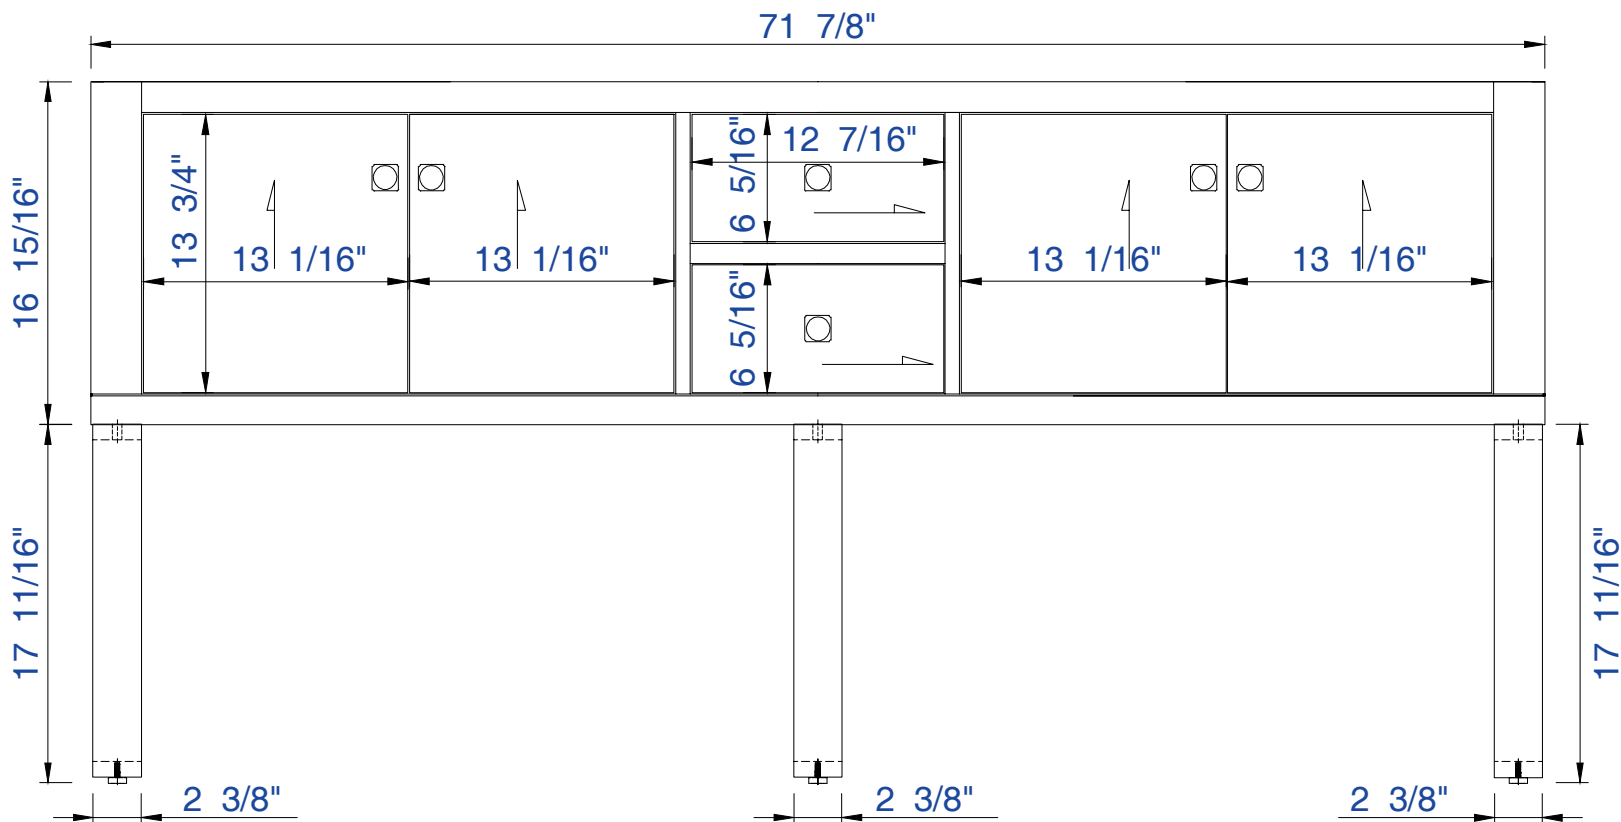

72"

Item Number :

311-V72-MTM

Westlake 72" Cabinet

Diagrams with Dimensions
page 01 of 03

NOTE ONE: Countertops are not shown in these diagrams. (Cabinet Only)

NOTE TWO: This vanity does not have a Backsplash

Please consult our website for Countertop Diagrams: www.jamesmartinvanities.com

72"

Item Number :

311-V72-MTM

Westlake 72" Cabinet

Diagrams with Dimensions
page 02 of 03

NOTE ONE: Countertops are not shown in these diagrams. (Cabinet Only)
Please consult our website for Countertop Diagrams: www.jamesmartinvanities.com

72"

Item Number :

311-V72-MTM

Westlake 72" Cabinet

Diagrams with Dimensions
page 03 of 03

NOTE ONE: Countertops are not shown in these diagrams. (Cabinet Only)

NOTE TWO: This vanity does not have a Backsplash

Please consult our website for Countertop Diagrams: www.jamesmartinvanities.com

1825mm

Item Number :

311-V72-MTM

Westlake 1825 mm Cabinet

Diagrams with Dimensions
page 01 of 03

NOTE ONE: Countertops are not shown in these diagrams(Cabinet Only)