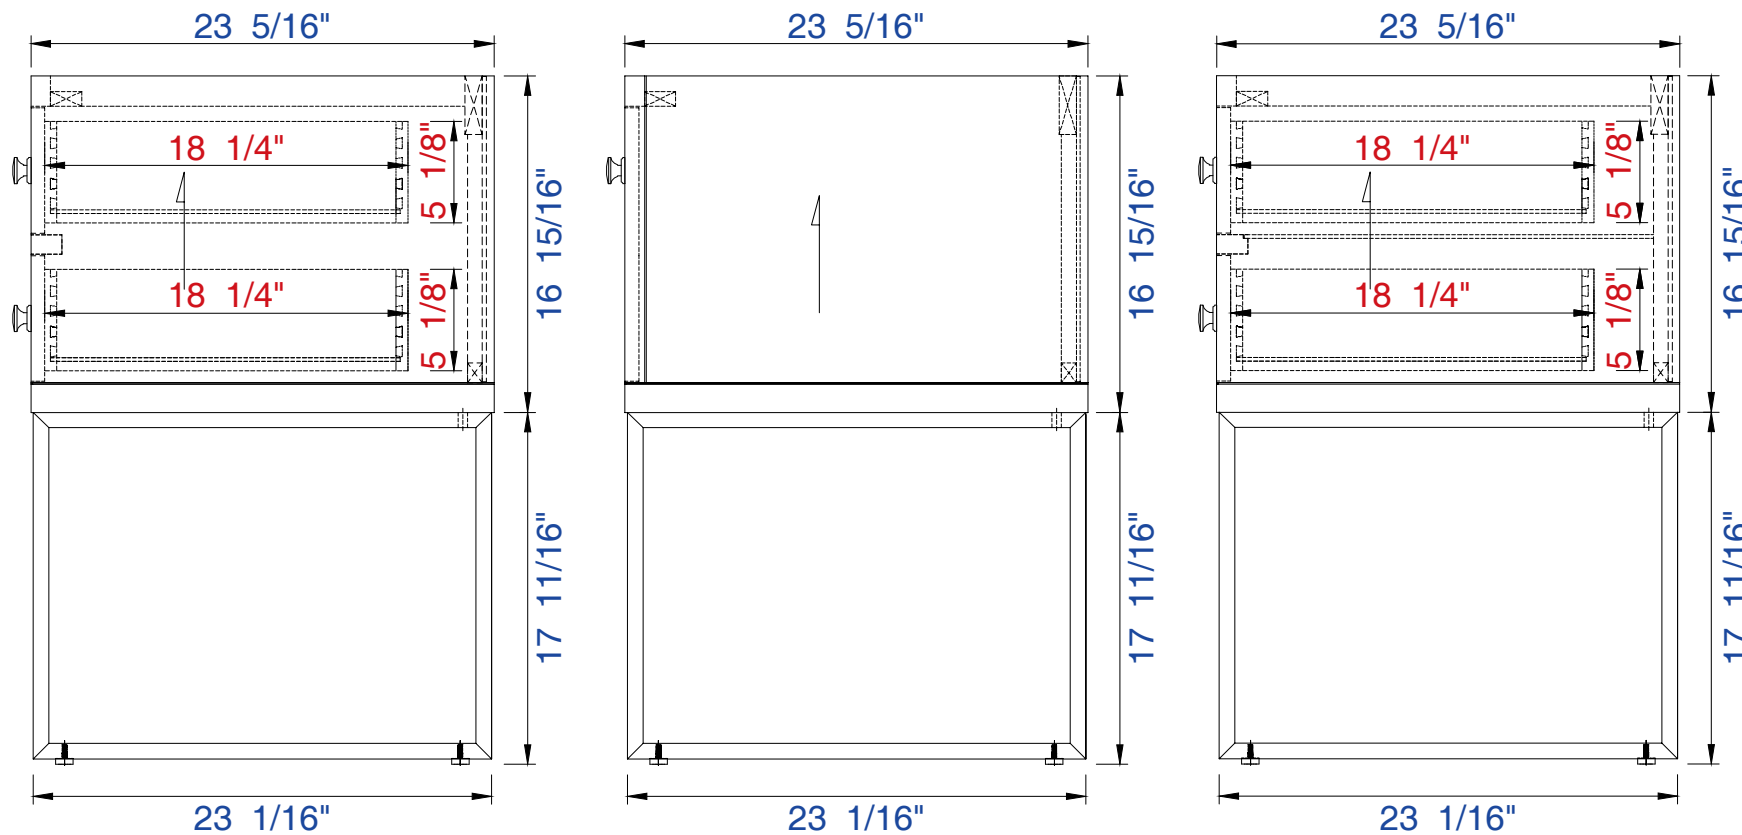

72"

Item Number :

311-V72-MTM

Westlake 72" Cabinet

Diagrams with Dimensions
page 01 of 03

NOTE ONE: Countertops are not shown in these diagrams. (Cabinet Only)

NOTE TWO: This vanity does not have a Backsplash

72"

Item Number :

311-V72-MTM

Westlake 72" Cabinet

Diagrams with Dimensions
page 03 of 03

NOTE ONE: Countertops are not shown in these diagrams. (Cabinet Only)

NOTE TWO: This vanity does not have a Backsplash

Please consult our website for Countertop Diagrams: www.jamesmartinvanities.com

1825mm

Item Number :

311-V72-MTM

Westlake 1825 mm Cabinet

Diagrams with Dimensions
page 01 of 03

NOTE ONE: Countertops are not shown in these diagrams(Cabinet Only)

NOTE TWO: This vanity does not have a Backsplash

Please consult our website for Countertop Diagrams www.jamesmartinvanities.com

1825mm

Item Number:

311-V72-MTM

Westlake 1825 mm Cabinet

Diagrams with Dimensions
page 02 of 03