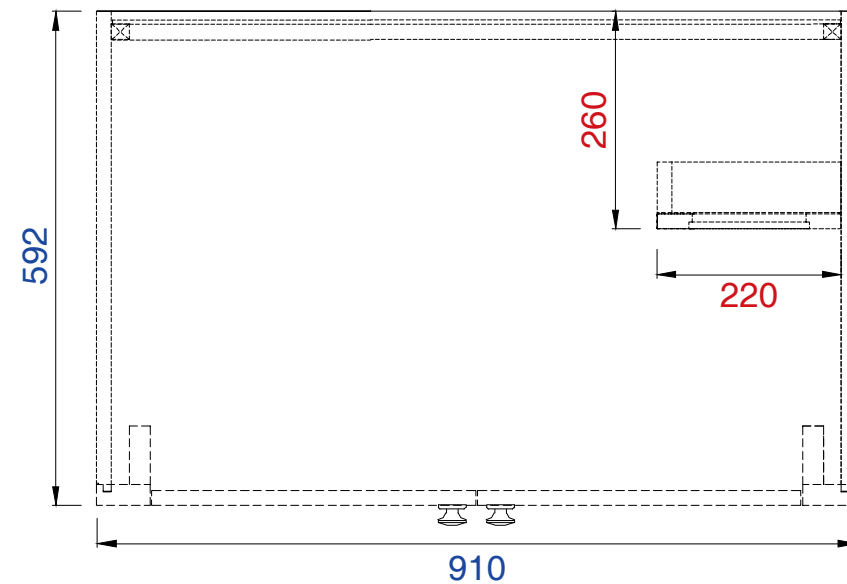

36"

Item Number :

311-V36-APP
311-V36-MTM

Westlake 36" Cabinet

Diagrams with Dimensions
page 03 of 03

NOTE ONE: Countertops are not shown in these diagrams.(Cabinet Only)

NOTE TWO: This vanity does not have a Backsplash

Please consult our website for Countertop Diagrams: www.jamesmartinvanities.com

910mm

Item Number :

311-V36-APP
311-V36-MTM

Westlake 910mm Cabinet

Diagrams with Dimensions
page 01 of 03

NOTE ONE: Countertops are not shown in these diagrams(Cabinet Only)

NOTE TWO: This vanity does not have a Backsplash

Please consult our website for Countertop Diagrams: www.jamesmartinvanities.com

910mm

Item Number :

311-V36-APP
311-V36-MTM

Westlake 910mm Cabinet

Diagrams with Dimensions
page 02 of 03

NOTE ONE: Countertops are not shown in these diagrams.(Cabinet Only)
Please consult our website for Countertop Diagrams:www.jamesmartinvanities.com

910mm

Item Number :

311-V36-APP
311-V36-MTM

Westlake 910mm Cabinet