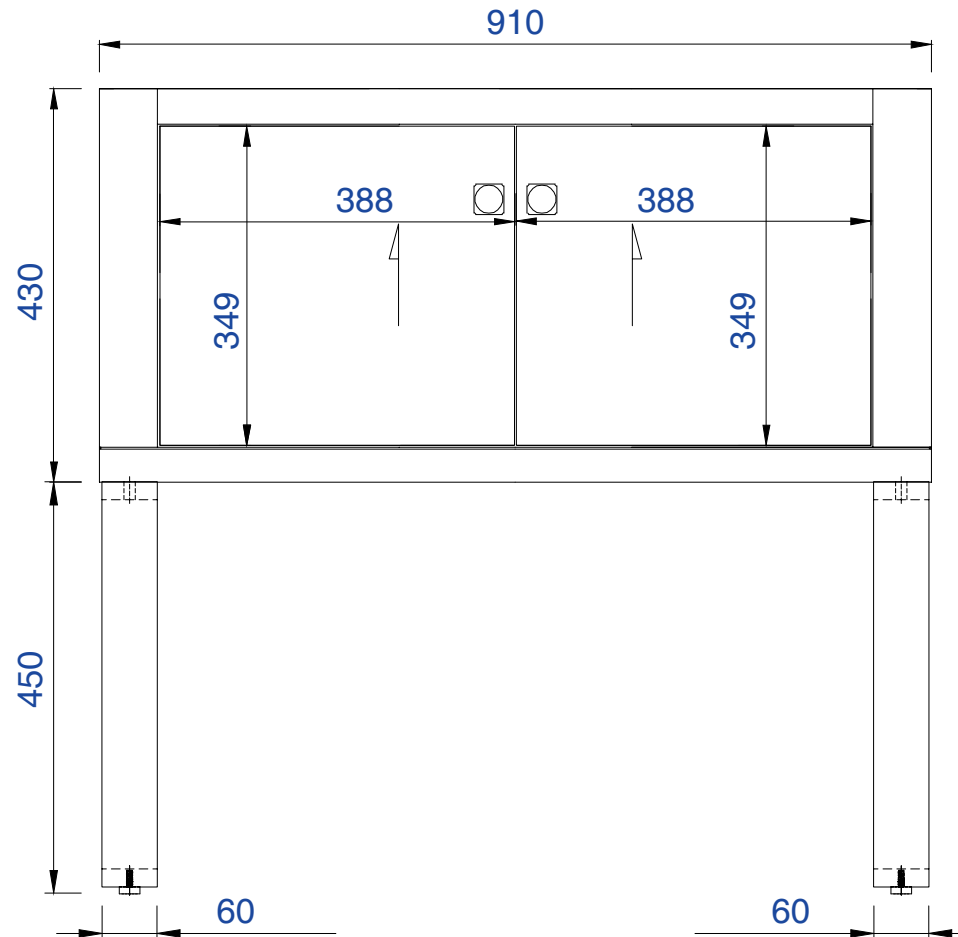

36"

Item Number :

311-V36-APP
311-V36-MTM

Westlake 36" Cabinet

Diagrams with Dimensions
page 01 of 03

NOTE ONE: Countertops are not shown in these diagrams.(Cabinet Only)

NOTE TWO: This vanity does not have a Backsplash

36"

Item Number :

311-V36-APP
311-V36-MTM

Westlake 36" Cabinet

Diagrams with Dimensions
page 03 of 03

NOTE ONE: Countertops are not shown in these diagrams.(Cabinet Only)

NOTE TWO: This vanity does not have a Backsplash

Please consult our website for Countertop Diagrams: www.jamesmartinvanities.com

910mm

Item Number :

311-V36-APP
311-V36-MTM

Westlake 910mm Cabinet

Diagrams with Dimensions
page 01 of 03

NOTE ONE: Countertops are not shown in these diagrams(Cabinet Only)

NOTE TWO: This vanity does not have a Backsplash

Please consult our website for Countertop Diagrams: www.jamesmartinvanities.com

910mm

Item Number :

311-V36-APP
311-V36-MTM

Westlake 910mm Cabinet

Diagrams with Dimensions
page 02 of 03