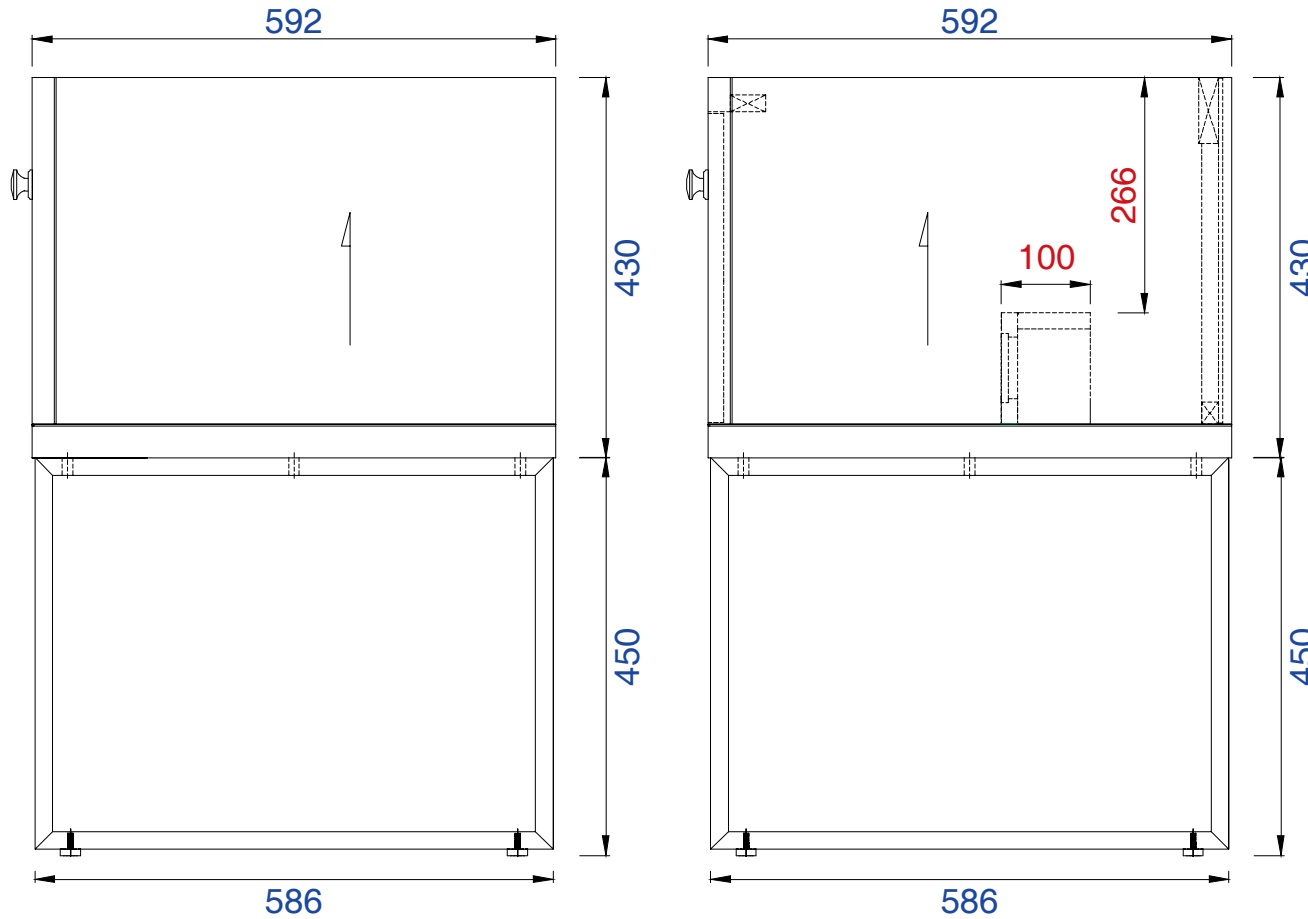

Please consult our website for Countertop Diagrams: www.jamesmartinvanities.com

910mm

Item Number :

311-V36-APP
311-V36-MTM

Westlake 910mm Cabinet

Diagrams with Dimensions
page 01 of 03

NOTE ONE: Countertops are not shown in these diagrams(Cabinet Only)

NOTE TWO: This vanity does not have a Backsplash

Please consult our website for Countertop Diagrams: www.jamesmartinvanities.com

910mm

Item Number :

311-V36-APP
311-V36-MTM

Westlake 910mm Cabinet

Diagrams with Dimensions
page 02 of 03

NOTE ONE: Countertops are not shown in these diagrams.(Cabinet Only)
Please consult our website for Countertop Diagrams:www.jamesmartinvanities.com

910mm

Item Number :

311-V36-APP
311-V36-MTM

Westlake 910mm Cabinet

Diagrams with Dimensions
page 03 of 03

NOTE ONE: Countertops are not shown in these diagrams(Cabinet Only)

NOTE TWO: This vanity does not have a Backsplash

Please consult our website for Countertop Diagrams: www.jamesmartinvanities.com