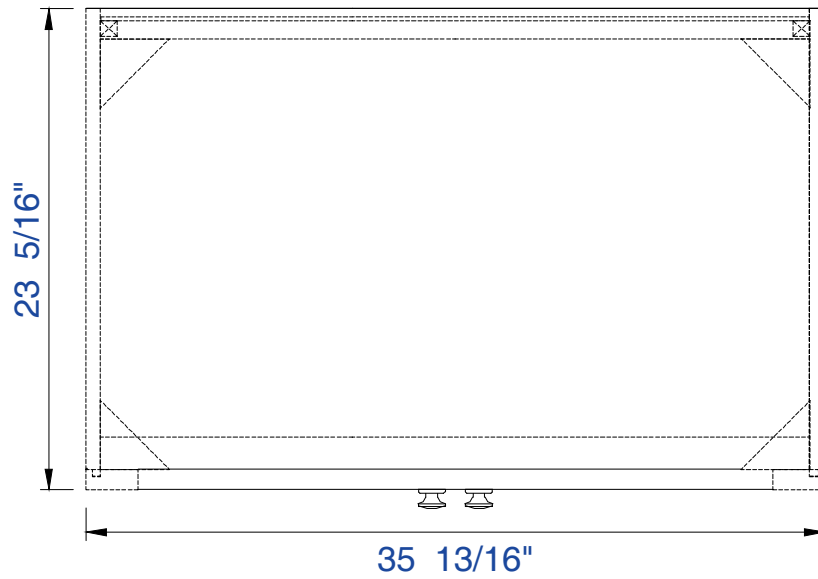

36"

Item Number :

311-V36-APP
311-V36-MTM

Westlake 36" Cabinet

Diagrams with Dimensions
page 01 of 03

NOTE ONE: Countertops are not shown in these diagrams.(Cabinet Only)

NOTE TWO: This vanity does not have a Backsplash

Please consult our website for Countertop Diagrams: www.jamesmartinvanities.com

36"

Item Number :

311-V36-APP

311-V36-MTM

Westlake 36" Cabinet

Diagrams with Dimensions
page 02 of 03

NOTE ONE: Countertops are not shown in these diagrams.(Cabinet Only)
Please consult our website for Countertop Diagrams:www.jamesmartinvanities.com

36"

Item Number :

311-V36-APP
311-V36-MTM

Westlake 36" Cabinet

Diagrams with Dimensions
page 03 of 03

NOTE ONE: Countertops are not shown in these diagrams.(Cabinet Only)

NOTE TWO: This vanity does not have a Backsplash

Please consult our website for Countertop Diagrams: www.jamesmartinvanities.com

910mm

Item Number :

311-V36-APP
311-V36-MTM

Westlake 910mm Cabinet

Diagrams with Dimensions
page 01 of 03

NOTE ONE: Countertops are not shown in these diagrams(Cabinet Only)