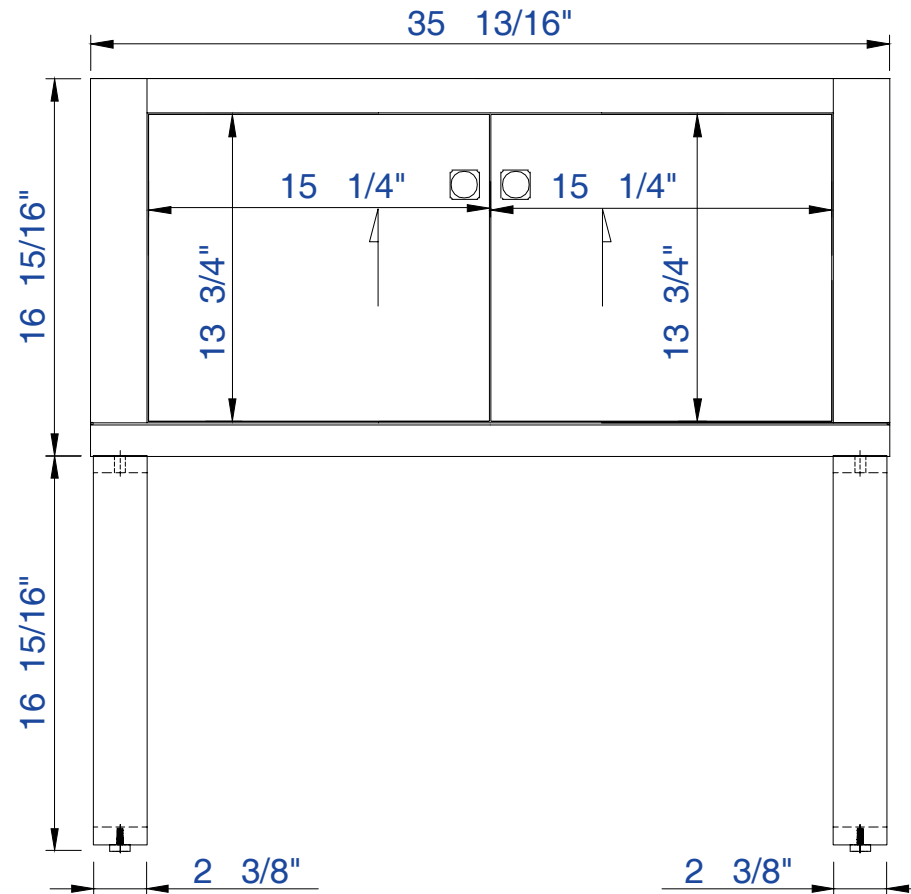

36"

Item Number :

311-V36-APP
311-V36-MTM

Westlake 36" Cabinet

Diagrams with Dimensions
page 01 of 03

NOTE ONE: Countertops are not shown in these diagrams.(Cabinet Only)

NOTE TWO: This vanity does not have a Backsplash

Please consult our website for Countertop Diagrams: www.jamesmartinvanities.com

36"

Item Number :

311-V36-APP

311-V36-MTM

Westlake 36" Cabinet

Diagrams with Dimensions
page 02 of 03

NOTE ONE: Countertops are not shown in these diagrams.(Cabinet Only)
Please consult our website for Countertop Diagrams:www.jamesmartinvanities.com

36"

Item Number :

311-V36-APP
311-V36-MTM

Westlake 36" Cabinet

Diagrams with Dimensions
page 03 of 03

NOTE ONE: Countertops are not shown in these diagrams.(Cabinet Only)

NOTE TWO: This vanity does not have a Backsplash

Please consult our website for Countertop Diagrams: www.jamesmartinvanities.com

910mm

Item Number :

311-V36-APP
311-V36-MTM

Westlake 910mm Cabinet

Diagrams with Dimensions
page 01 of 03

NOTE ONE: Countertops are not shown in these diagrams(Cabinet Only)