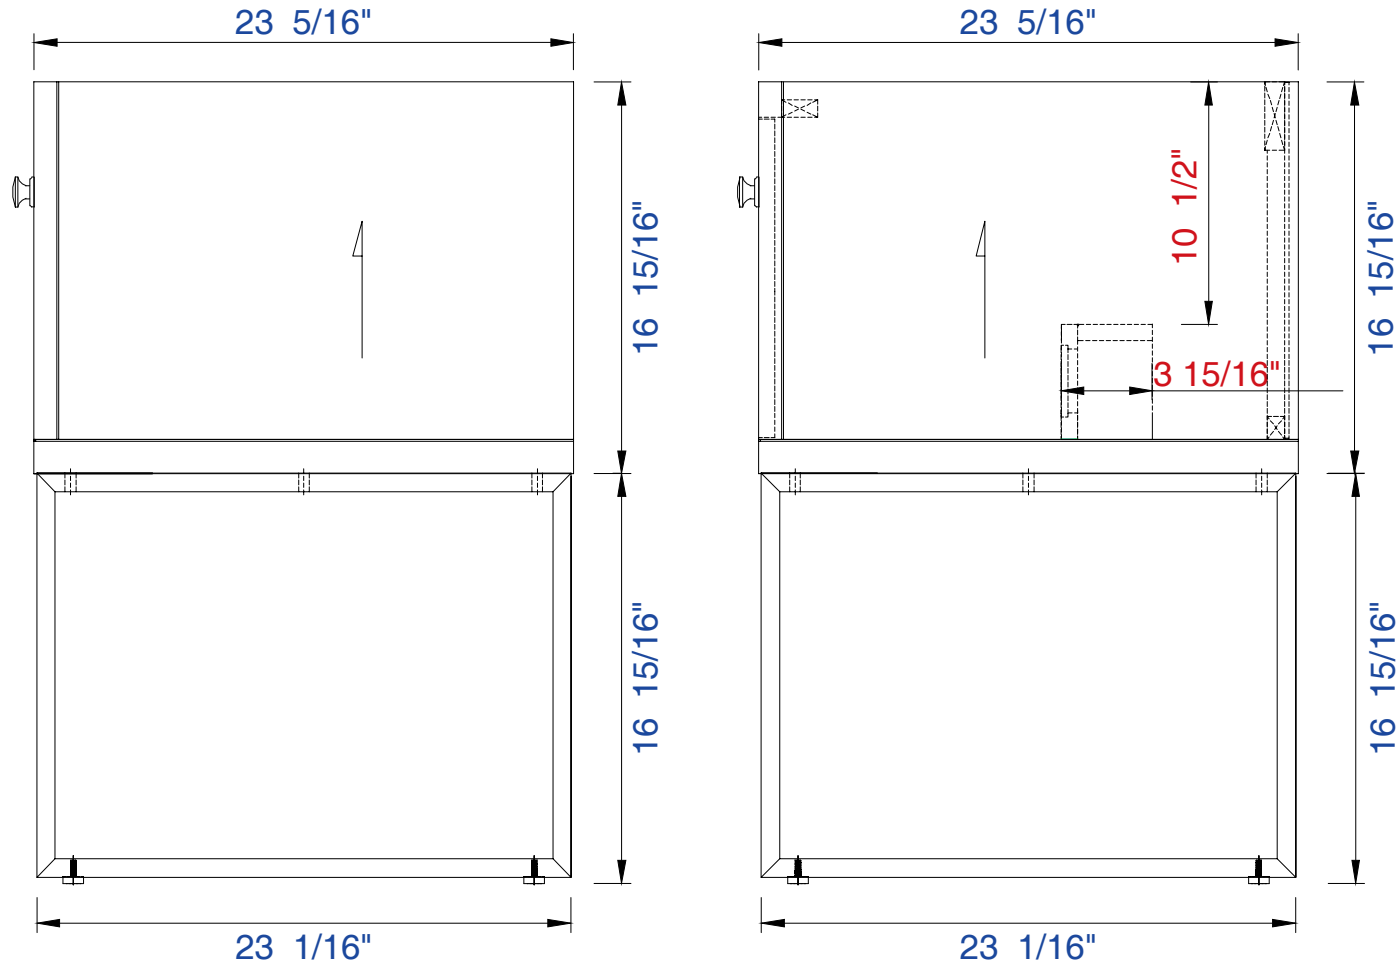

36"

Item Number :

311-V36-APP
311-V36-MTM

Westlake 36" Cabinet

Diagrams with Dimensions
page 01 of 03

NOTE ONE: Countertops are not shown in these diagrams.(Cabinet Only)

NOTE TWO: This vanity does not have a Backsplash

Please consult our website for Countertop Diagrams: www.jamesmartinvanities.com

36"

Item Number :

311-V36-APP

311-V36-MTM

Westlake 36" Cabinet

Diagrams with Dimensions
page 02 of 03

NOTE ONE: Countertops are not shown in these diagrams.(Cabinet Only)
Please consult our website for Countertop Diagrams:www.jamesmartinvanities.com

36"

Item Number :

311-V36-APP
311-V36-MTM

Westlake 36" Cabinet

Diagrams with Dimensions
page 03 of 03

NOTE ONE: Countertops are not shown in these diagrams.(Cabinet Only)

NOTE TWO: This vanity does not have a Backsplash

Please consult our website for Countertop Diagrams: www.jamesmartinvanities.com

910mm

Item Number :

311-V36-APP
311-V36-MTM

Westlake 910mm Cabinet

Diagrams with Dimensions
page 01 of 03

NOTE ONE: Countertops are not shown in these diagrams(Cabinet Only)