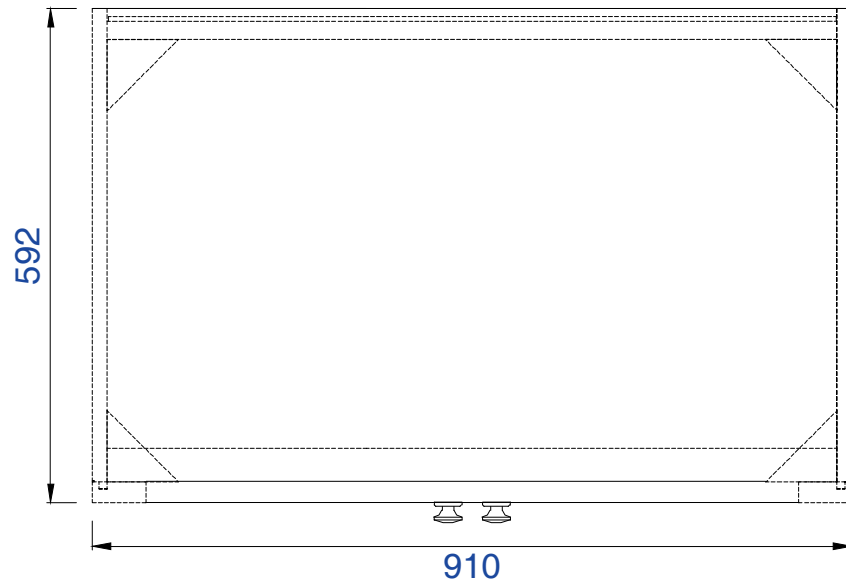

Please consult our website for Countertop Diagrams: www.jamesmartinvanities.com

910mm

Item Number :

311-V36-APP
311-V36-MTM

Westlake 910mm Cabinet

Diagrams with Dimensions
page 01 of 03

NOTE ONE: Countertops are not shown in these diagrams(Cabinet Only)

NOTE TWO: This vanity does not have a Backsplash

Please consult our website for Countertop Diagrams: www.jamesmartinvanities.com

910mm

Item Number :

311-V36-APP
311-V36-MTM

Westlake 910mm Cabinet

Diagrams with Dimensions
page 02 of 03

NOTE ONE: Countertops are not shown in these diagrams.(Cabinet Only)
Please consult our website for Countertop Diagrams:www.jamesmartinvanities.com

910mm

Item Number :

311-V36-APP
311-V36-MTM

Westlake 910mm Cabinet