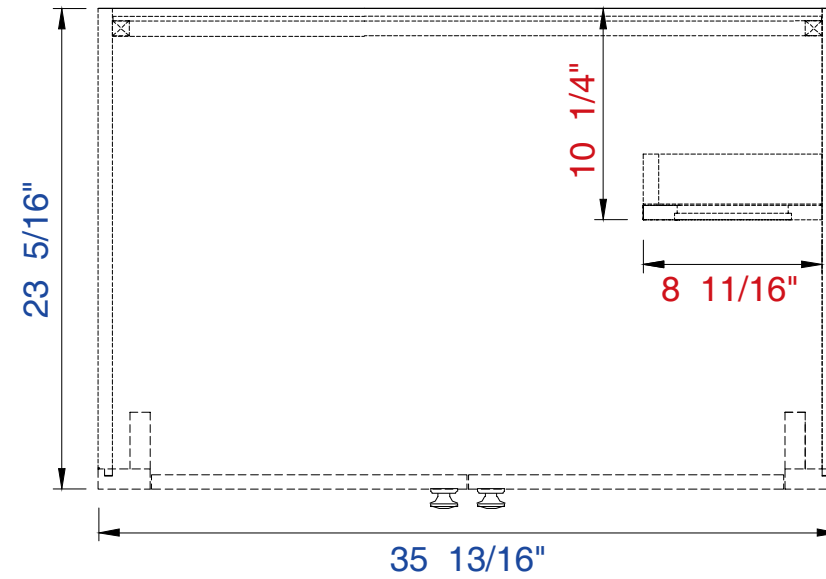

36"

Item Number :

311-V36-APP
311-V36-MTM

Westlake 36" Cabinet

Diagrams with Dimensions
page 01 of 03

NOTE ONE: Countertops are not shown in these diagrams.(Cabinet Only)

NOTE TWO: This vanity does not have a Backsplash

Please consult our website for Countertop Diagrams: www.jamesmartinvanities.com

36"

Item Number :

311-V36-APP

311-V36-MTM

Westlake 36" Cabinet

Diagrams with Dimensions
page 02 of 03

NOTE ONE: Countertops are not shown in these diagrams.(Cabinet Only)
Please consult our website for Countertop Diagrams:www.jamesmartinvanities.com

36"

Item Number :

311-V36-APP
311-V36-MTM

Westlake 36" Cabinet

Diagrams with Dimensions
page 03 of 03

NOTE ONE: Countertops are not shown in these diagrams.(Cabinet Only)

NOTE TWO: This vanity does not have a Backsplash

Please consult our website for Countertop Diagrams: www.jamesmartinvanities.com

910mm

Item Number :

311-V36-APP
311-V36-MTM

Westlake 910mm Cabinet

Diagrams with Dimensions
page 01 of 03

NOTE ONE: Countertops are not shown in these diagrams(Cabinet Only)