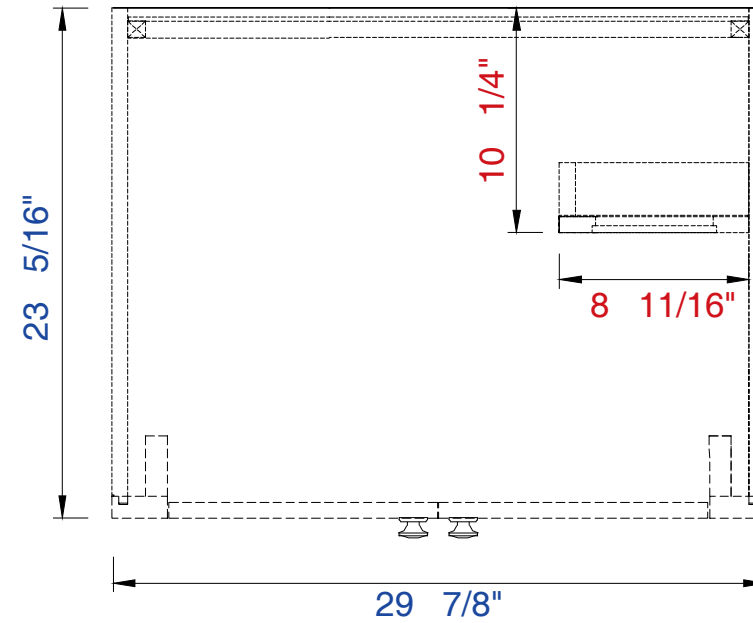

30"

Item Number :

311-V30-APP
311-V30-MTM

Westlake 30" Cabinet

Diagrams with Dimensions
page 01 of 03

NOTE ONE: Countertops are not shown in these diagrams.(Cabinet Only)

NOTE TWO: This vanity does not have a Backsplash

Please consult our website for Countertop Diagrams: www.jamesmartinvanities.com

30"

Item Number :

311-V30-APP

311-V30-MTM

Westlake 30" Cabinet

Diagrams with Dimensions
page 02 of 03

NOTE ONE: Countertops are not shown in these diagrams.(Cabinet Only)
Please consult our website for Countertop Diagrams:www.jamesmartinvanities.com

30"

Item Number :

311-V30-APP
311-V30-MTM

Westlake 30" Cabinet

Diagrams with Dimensions
page 03 of 03

NOTE ONE: Countertops are not shown in these diagrams.(Cabinet Only)

NOTE TWO: This vanity does not have a Backsplash.

Please consult our website for Countertop Diagrams: www.jamesmartinvanities.com

758mm

Item Number :

311-V30-APP

311-V30-MTM

Westlake 758mm Cabinet

Diagrams with Dimensions
page 01 of 03

NOTE ONE: Countertops are not shown in these diagrams(Cabinet Only)