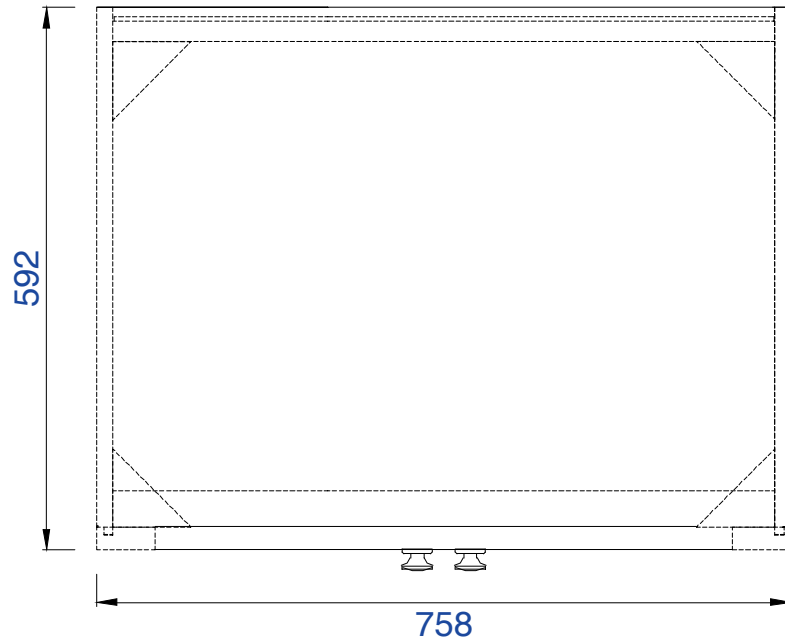

30"

Item Number :

311-V30-APP
311-V30-MTM

Westlake 30" Cabinet

Diagrams with Dimensions
page 03 of 03

NOTE ONE: Countertops are not shown in these diagrams.(Cabinet Only)

NOTE TWO: This vanity does not have a Backsplash.

Please consult our website for Countertop Diagrams: www.jamesmartinvanities.com

758mm

Item Number :

311-V30-APP

311-V30-MTM

Westlake 758mm Cabinet

Diagrams with Dimensions
page 01 of 03

NOTE ONE: Countertops are not shown in these diagrams(Cabinet Only)

NOTE TWO: This vanity does not have a Backsplash

Please consult our website for Countertop Diagrams: www.jamesmartinvanities.com

758mm

Item Number :

311-V30-APP
311-V30-MTM

Westlake 758mm Cabinet

Diagrams with Dimensions
page 02 of 03

NOTE ONE: Countertops are not shown in these diagrams.(Cabinet Only)
Please consult our website for Countertop Diagrams:www.jamesmartinvanities.com

758mm

Item Number :

311-V30-APP
311-V30-MTM

Westlake 758mm Cabinet