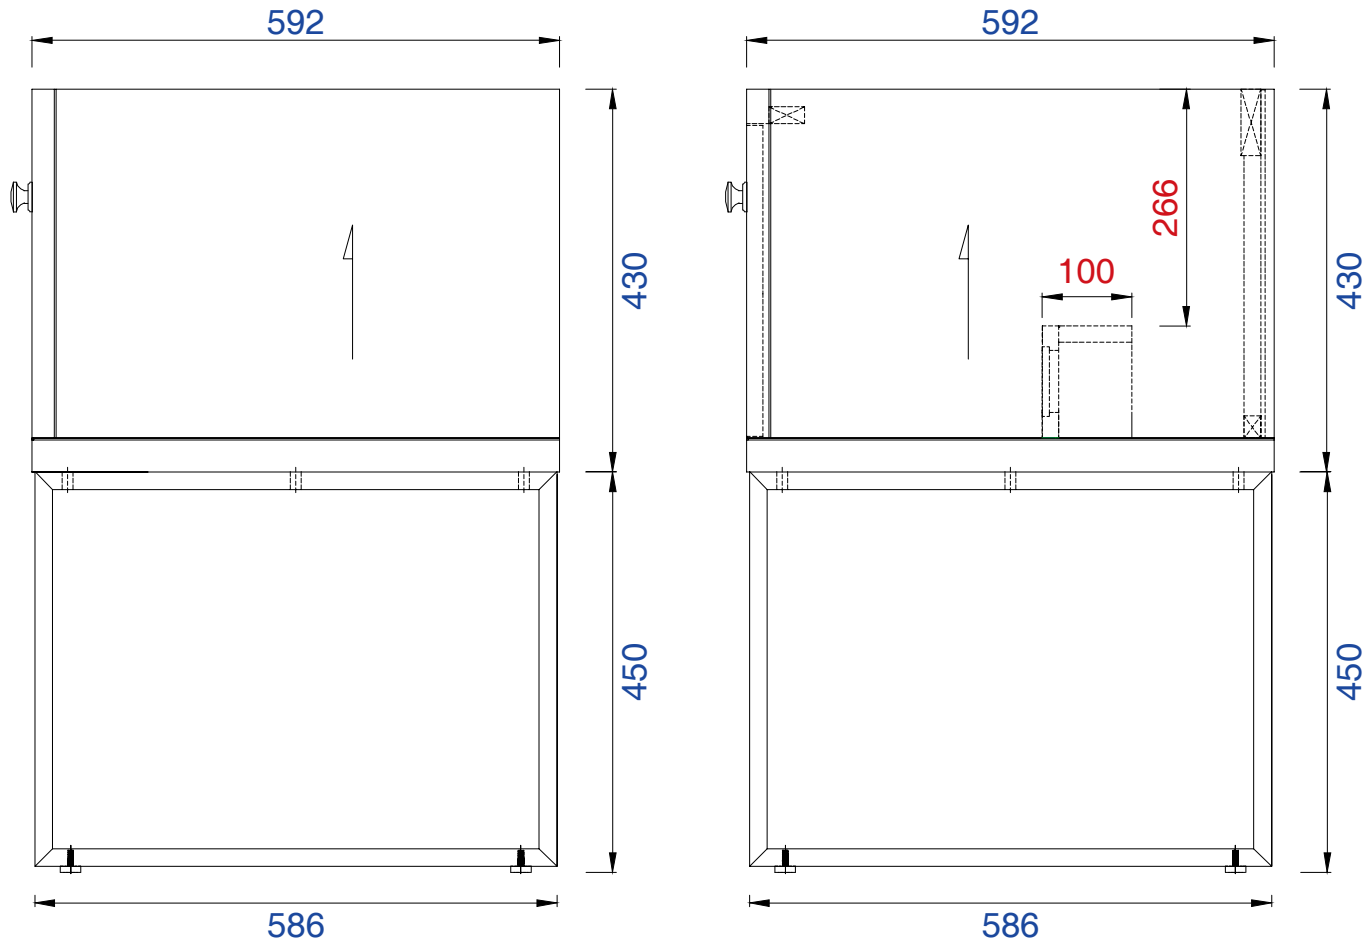

Westlake 758mm Cabinet

Diagrams with Dimensions
page 03 of 03

NOTE ONE: Countertops are not shown in these diagrams(Cabinet Only)

NOTE TWO: This vanity does not have a Backsplash

Please consult our website for Countertop Diagrams: www.jamesmartinvanities.com