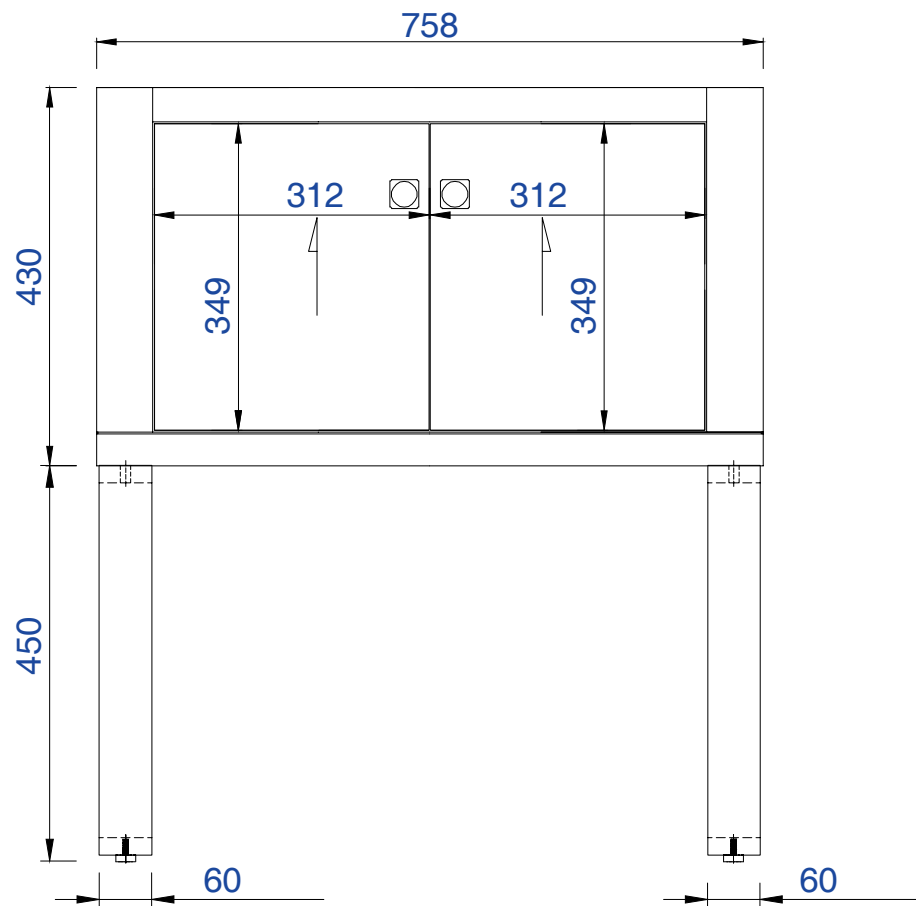

30"

Item Number :

311-V30-APP
311-V30-MTM

Westlake 30" Cabinet

Diagrams with Dimensions
page 01 of 03

NOTE ONE: Countertops are not shown in these diagrams.(Cabinet Only)

NOTE TWO: This vanity does not have a Backsplash

30"

Item Number :

311-V30-APP
311-V30-MTM

Westlake 30" Cabinet

Diagrams with Dimensions
page 03 of 03

NOTE ONE: Countertops are not shown in these diagrams.(Cabinet Only)

NOTE TWO: This vanity does not have a Backsplash.

Please consult our website for Countertop Diagrams: www.jamesmartinvanities.com

758mm

Item Number :

311-V30-APP

311-V30-MTM

Westlake 758mm Cabinet

Diagrams with Dimensions
page 01 of 03

NOTE ONE: Countertops are not shown in these diagrams(Cabinet Only)

NOTE TWO: This vanity does not have a Backsplash

Please consult our website for Countertop Diagrams: www.jamesmartinvanities.com

758mm

Item Number :

311-V30-APP
311-V30-MTM

Westlake 758mm Cabinet

Diagrams with Dimensions
page 02 of 03