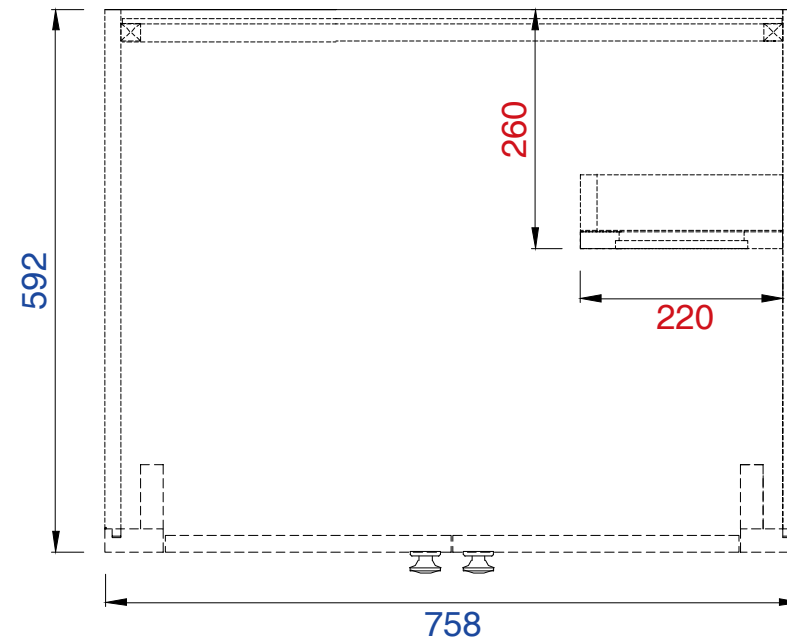

30"

Item Number :

311-V30-APP
311-V30-MTM

Westlake 30" Cabinet

Diagrams with Dimensions
page 03 of 03

NOTE ONE: Countertops are not shown in these diagrams.(Cabinet Only)

NOTE TWO: This vanity does not have a Backsplash.

Please consult our website for Countertop Diagrams: www.jamesmartinvanities.com

758mm

Item Number :

311-V30-APP

311-V30-MTM

Westlake 758mm Cabinet

Diagrams with Dimensions
page 01 of 03

NOTE ONE: Countertops are not shown in these diagrams(Cabinet Only)

NOTE TWO: This vanity does not have a Backsplash

Please consult our website for Countertop Diagrams: www.jamesmartinvanities.com

758mm

Item Number :

311-V30-APP
311-V30-MTM

Westlake 758mm Cabinet

Diagrams with Dimensions
page 02 of 03

NOTE ONE: Countertops are not shown in these diagrams.(Cabinet Only)
Please consult our website for Countertop Diagrams:www.jamesmartinvanities.com

758mm

Item Number :

311-V30-APP
311-V30-MTM

Westlake 758mm Cabinet