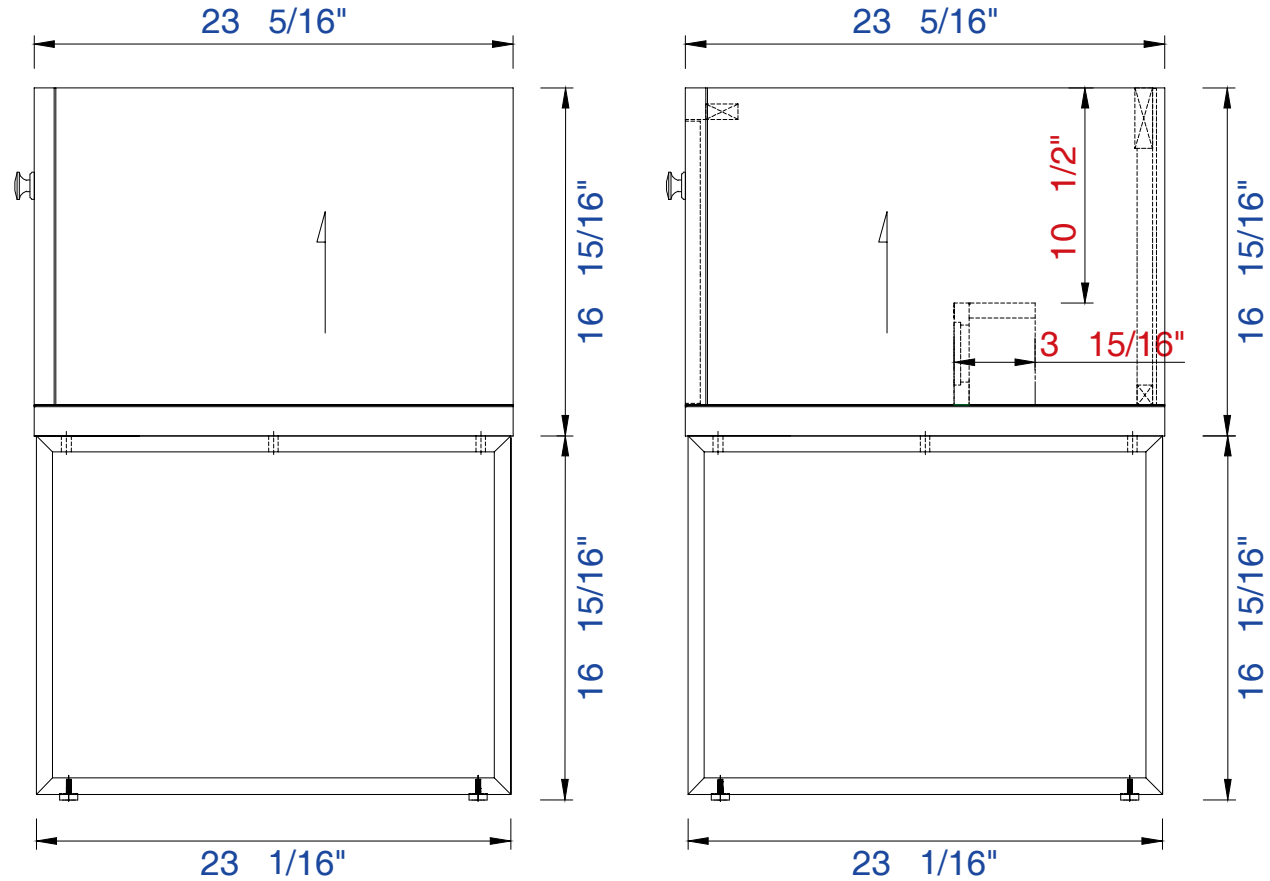

30"

Item Number :

311-V30-APP
311-V30-MTM

Westlake 30" Cabinet

Diagrams with Dimensions
page 01 of 03

NOTE ONE: Countertops are not shown in these diagrams.(Cabinet Only)

NOTE TWO: This vanity does not have a Backsplash

Please consult our website for Countertop Diagrams: www.jamesmartinvanities.com

30"

Item Number :

311-V30-APP

311-V30-MTM

Westlake 30" Cabinet

Diagrams with Dimensions
page 02 of 03

NOTE ONE: Countertops are not shown in these diagrams.(Cabinet Only)
Please consult our website for Countertop Diagrams:www.jamesmartinvanities.com

30"

Item Number :

311-V30-APP
311-V30-MTM

Westlake 30" Cabinet

Diagrams with Dimensions
page 03 of 03

NOTE ONE: Countertops are not shown in these diagrams.(Cabinet Only)

NOTE TWO: This vanity does not have a Backsplash.

Please consult our website for Countertop Diagrams: www.jamesmartinvanities.com

758mm

Item Number :

311-V30-APP

311-V30-MTM

Westlake 758mm Cabinet

Diagrams with Dimensions
page 01 of 03

NOTE ONE: Countertops are not shown in these diagrams(Cabinet Only)