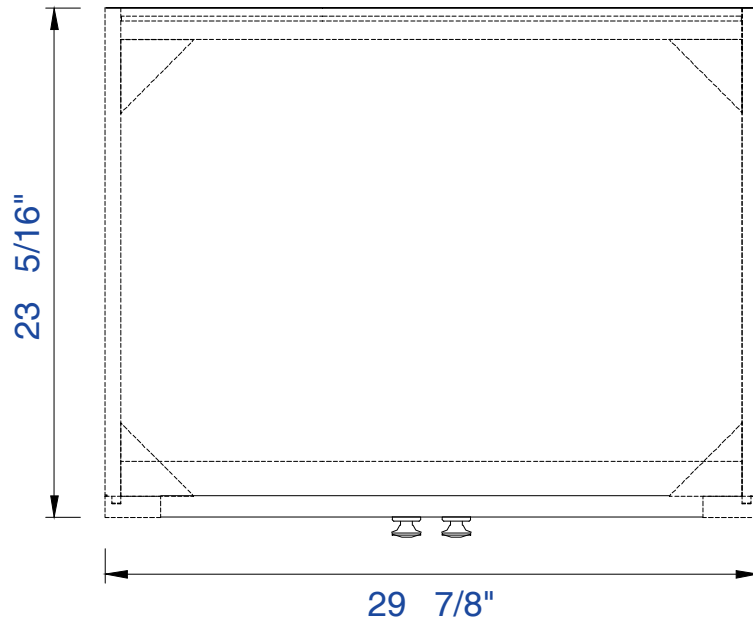

30"

Item Number :

311-V30-APP
311-V30-MTM

Westlake 30" Cabinet

Diagrams with Dimensions
page 01 of 03

NOTE ONE: Countertops are not shown in these diagrams.(Cabinet Only)

NOTE TWO: This vanity does not have a Backsplash

Please consult our website for Countertop Diagrams: www.jamesmartinvanities.com

30"

Item Number :

311-V30-APP

311-V30-MTM

Westlake 30" Cabinet

Diagrams with Dimensions
page 02 of 03

NOTE ONE: Countertops are not shown in these diagrams.(Cabinet Only)
Please consult our website for Countertop Diagrams:www.jamesmartinvanities.com

30"

Item Number :

311-V30-APP
311-V30-MTM

Westlake 30" Cabinet

Diagrams with Dimensions
page 03 of 03

NOTE ONE: Countertops are not shown in these diagrams.(Cabinet Only)

NOTE TWO: This vanity does not have a Backsplash.

Please consult our website for Countertop Diagrams: www.jamesmartinvanities.com

758mm

Item Number :

311-V30-APP

311-V30-MTM

Westlake 758mm Cabinet

Diagrams with Dimensions
page 01 of 03

NOTE ONE: Countertops are not shown in these diagrams(Cabinet Only)