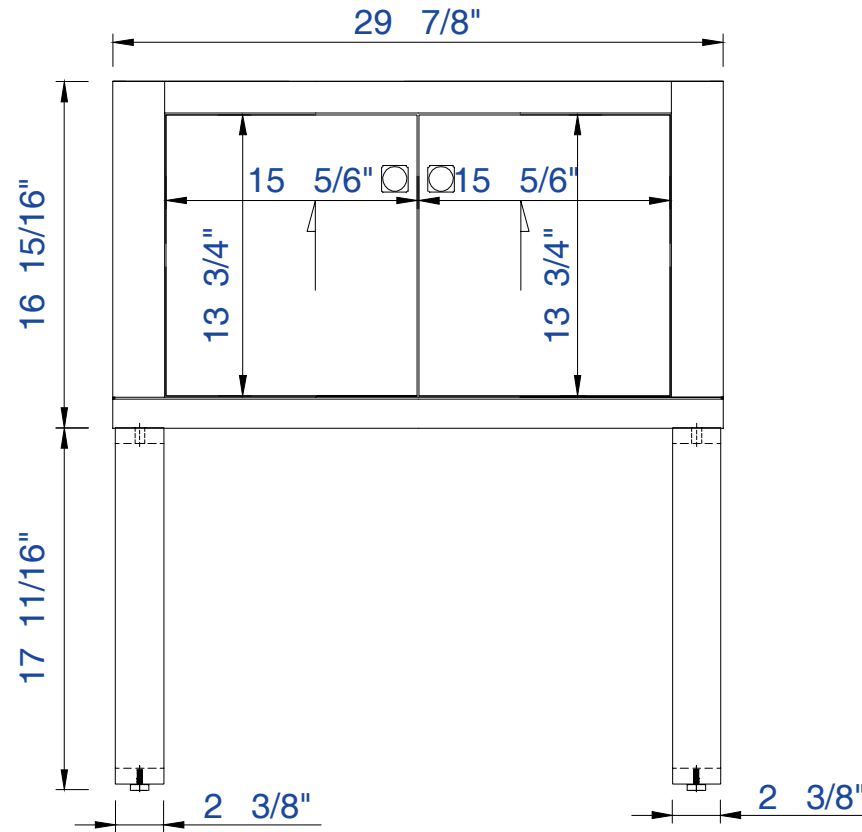

30"

Item Number :

311-V30-APP
311-V30-MTM

Westlake 30" Cabinet

Diagrams with Dimensions
page 01 of 03

NOTE ONE: Countertops are not shown in these diagrams.(Cabinet Only)

NOTE TWO: This vanity does not have a Backsplash

Please consult our website for Countertop Diagrams: www.jamesmartinvanities.com

30"

Item Number :

311-V30-APP

311-V30-MTM

Westlake 30" Cabinet

Diagrams with Dimensions
page 02 of 03

NOTE ONE: Countertops are not shown in these diagrams.(Cabinet Only)
Please consult our website for Countertop Diagrams:www.jamesmartinvanities.com

30"

Item Number :

311-V30-APP
311-V30-MTM

Westlake 30" Cabinet

Diagrams with Dimensions
page 03 of 03

NOTE ONE: Countertops are not shown in these diagrams.(Cabinet Only)

NOTE TWO: This vanity does not have a Backsplash.

Please consult our website for Countertop Diagrams: www.jamesmartinvanities.com

758mm

Item Number :

311-V30-APP

311-V30-MTM

Westlake 758mm Cabinet

Diagrams with Dimensions
page 01 of 03

NOTE ONE: Countertops are not shown in these diagrams(Cabinet Only)