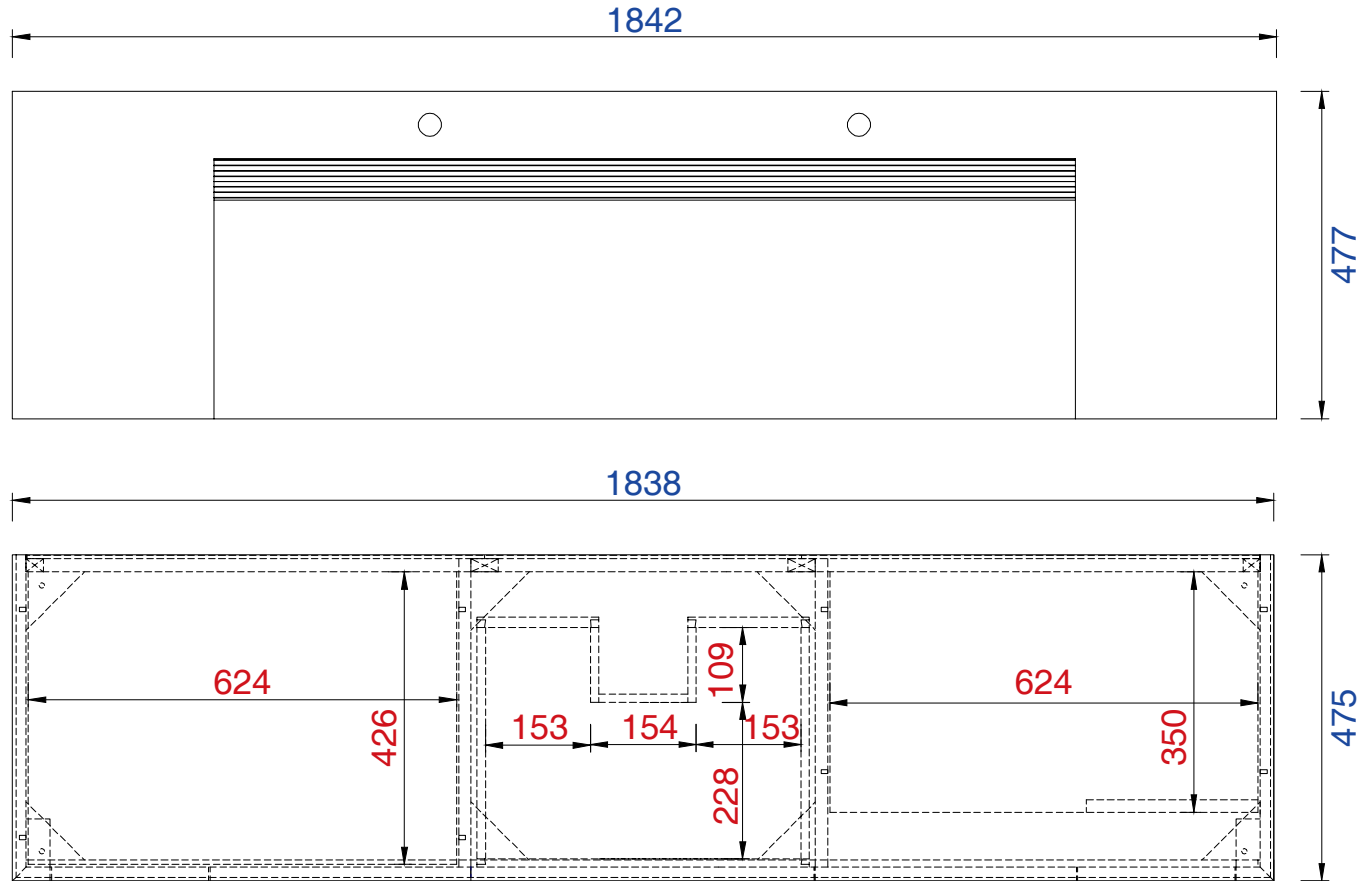

72"

Item Number :

210-V72-GW
210-V72-WLT
210-V72-WW

Linear 72" Cabinet

Diagrams with Dimensions
page 01 of 03

NOTE ONE: Married Countertop is standard for this cabinet.
NOTE TWO: This vanity does not have a Backsplash.

Item Number :

210-V72-GW
210-V72-WLT
210-V72-WW

Linear 1842mm Cabinet

Diagrams with Dimensions
page 01 of 03

NOTE ONE: Married Countertop is standard for this cabinet.
NOTE TWO: This vanity does not have a Backsplash.

1842mm

Item Number :

210-V72-GW
210-V72-WLT
210-V72-WW

Linear 1842mm Cabinet

Diagrams with Dimensions
page 02 of 03

NOTE ONE: Married Countertop is standard for this cabinet.

1842mm

Item Number :

- 210-V72-GW
- 210-V72-WLT
- 210-V72-WW

Linear 1842mm Cabinet

Diagrams with Dimensions
page 03 of 03

NOTE ONE: Countertops are not shown in these diagrams(Cabinet Only)
NOTE TWO: This vanity does not have a Backsplash.