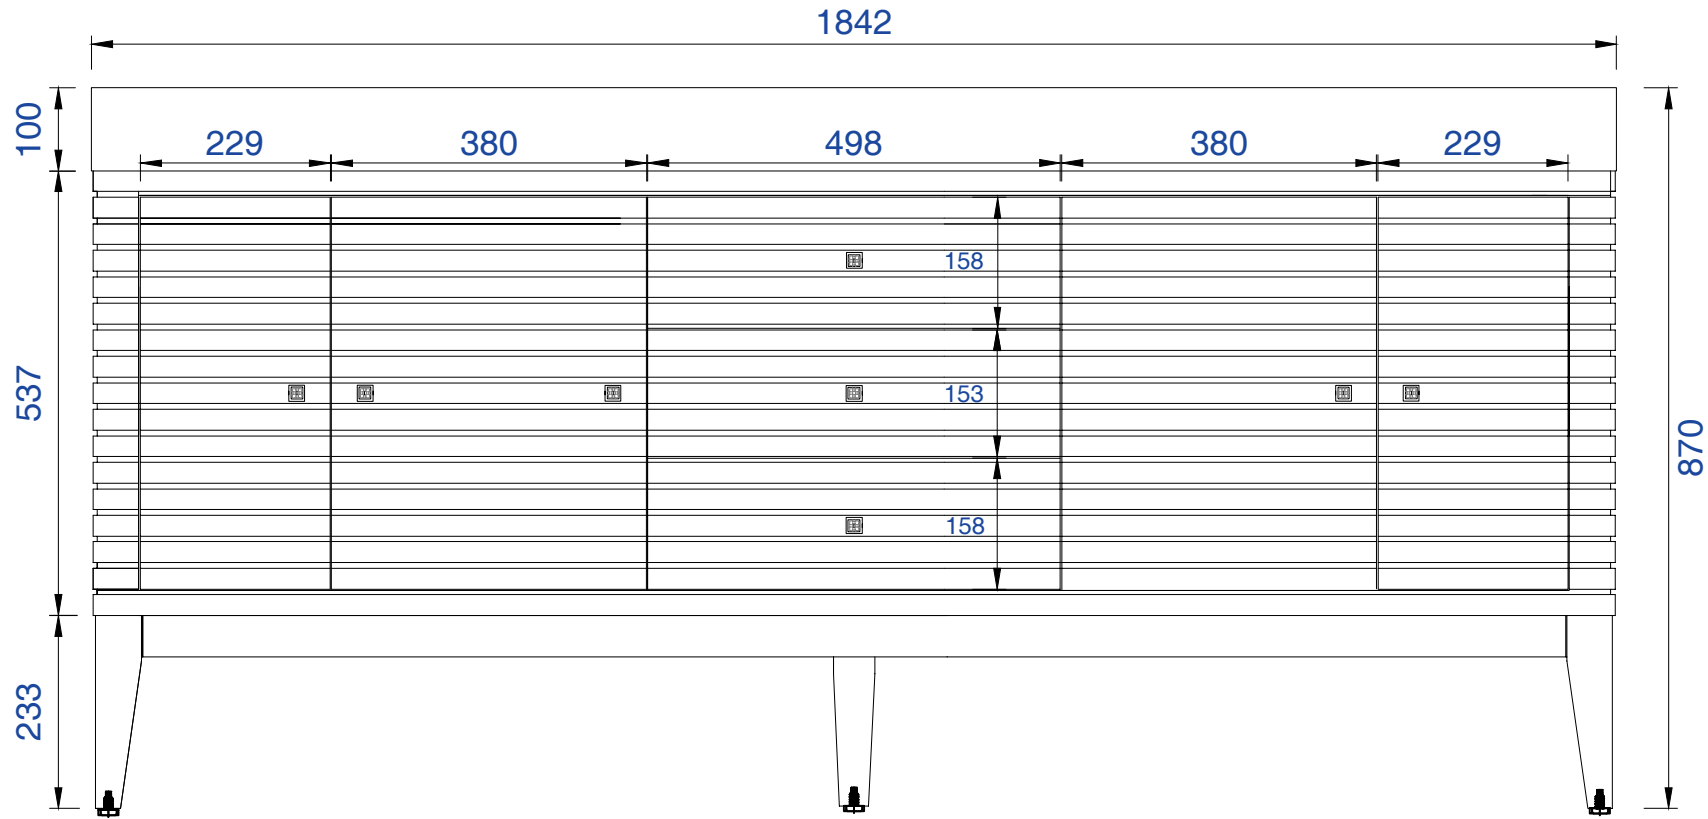

72"

Item Number :

210-V72-GW
210-V72-WLT
210-V72-WW

Linear 72" Cabinet

Diagrams with Dimensions
page 02 of 03

NOTE ONE: Married Countertop is standard for this cabinet.

72"

Item Number :

210-V72-GW
210-V72-WLT
210-V72-WW

Linear 72" Cabinet

Diagrams with Dimensions
page 03 of 03

NOTE ONE: Married Countertop is standard for this cabinet.
NOTE TWO: This vanity does not have a Backsplash.

1842mm

Item Number :

210-V72-GW
210-V72-WLT
210-V72-WW

Linear 1842mm Cabinet

Diagrams with Dimensions
page 01 of 03

NOTE ONE: Married Countertop is standard for this cabinet.
NOTE TWO: This vanity does not have a Backsplash.

1842mm

Item Number :

210-V72-GW
210-V72-WLT
210-V72-WW

Linear 1842mm Cabinet

Diagrams with Dimensions
page 02 of 03

NOTE ONE: Married Countertop is standard for this cabinet.

1842mm

Item Number :