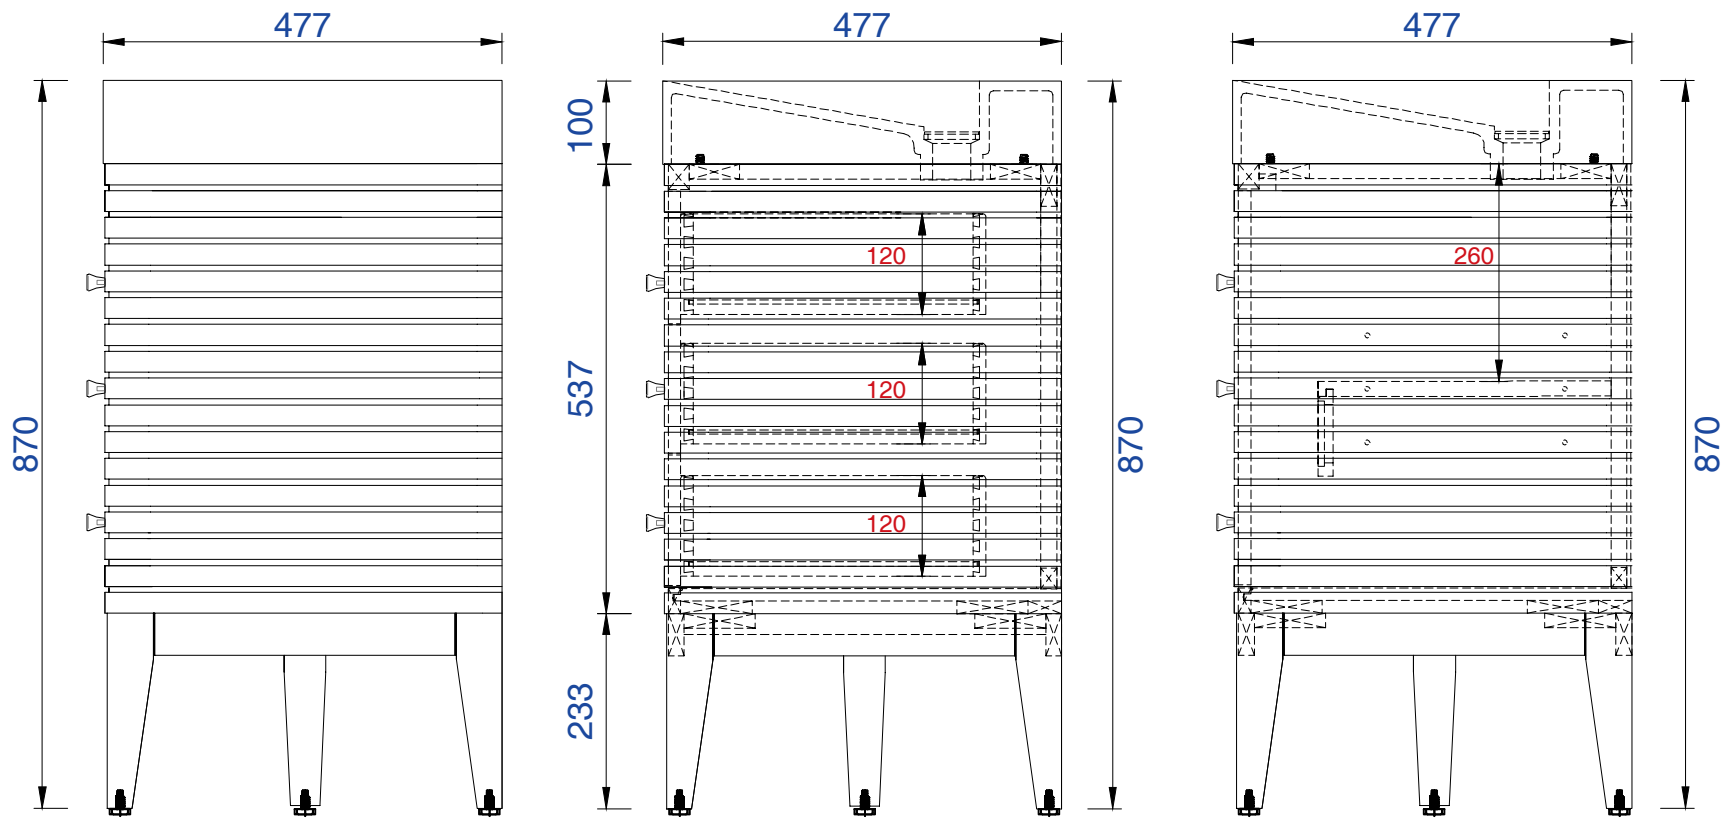

210-V72-GW
210-V72-WLT
210-V72-WW

Linear 72" Cabinet

Diagrams with Dimensions
page 03 of 03

NOTE ONE: Married Countertop is standard for this cabinet.
NOTE TWO: This vanity does not have a Backsplash.

1842mm

Item Number :

210-V72-GW
210-V72-WLT
210-V72-WW

Linear 1842mm Cabinet

Diagrams with Dimensions
page 01 of 03

NOTE ONE: Married Countertop is standard for this cabinet.
NOTE TWO: This vanity does not have a Backsplash.

1842mm

Item Number :

210-V72-GW
210-V72-WLT
210-V72-WW

Linear 1842mm Cabinet

Diagrams with Dimensions
page 02 of 03

NOTE ONE: Married Countertop is standard for this cabinet.

1842mm

Item Number :

- 210-V72-GW
- 210-V72-WLT
- 210-V72-WW

Linear 1842mm Cabinet

Diagrams with Dimensions
page 03 of 03

NOTE ONE: Countertops are not shown in these diagrams(Cabinet Only)
NOTE TWO: This vanity does not have a Backsplash.