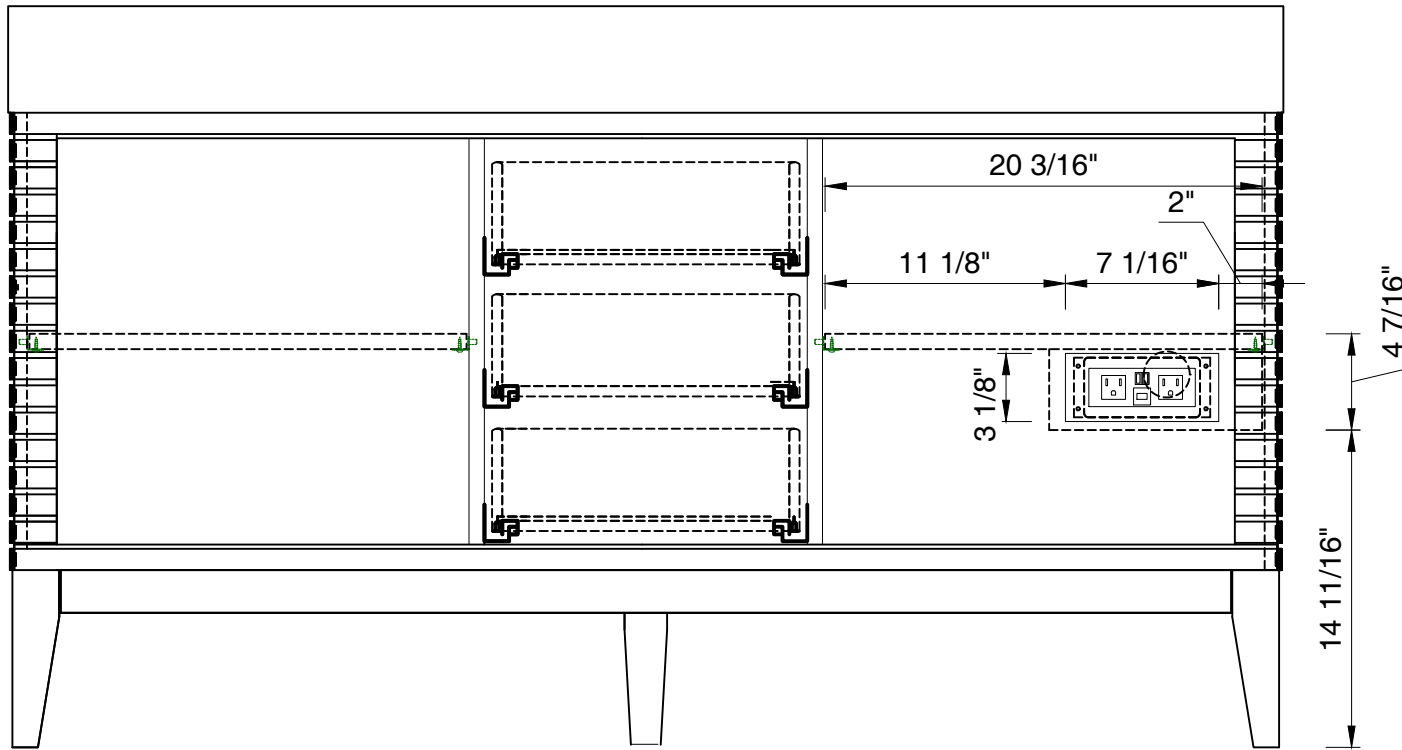

### Linear 1497mm" Cabinet

Diagrams with Dimensions  
page 02 of 03

NOTE ONE: Married Countertop is standard for this cabinet.

1497mm

Item Number :

- 210-V59D-GW
- 210-V59D-WLT
- 210-V59D-WW

# Linear 1497mm" Cabinet

Diagrams with Dimensions  
page 03 of 03

NOTE ONE: Married Countertop is standard for this cabinet.  
NOTE TWO: This vanity does not have a backsplash.

59"

Item Number:

- 210-V59D-GW
- 210-V59D-WLT
- 210-V59D-WW

JAMES MARTIN

VANITIES™

Linear 59" Cabinet

Diagrams with Dimensions  
page 01 of 01

1497mm

Item Number:

- 210-V59D-GW
- 210-V59D-WLT
- 210-V59D-WW

JAMES MARTIN

VANITIES™

Linear 1497mm" Cabinet

Diagrams with Dimensions  
page 01 of 01