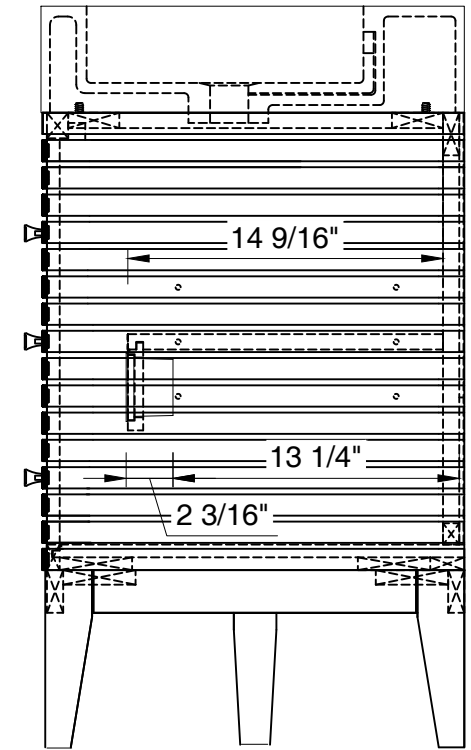

### Linear 1497mm" Cabinet

Diagrams with Dimensions  
page 02 of 03

NOTE ONE: Married Countertop is standard for this cabinet.

1497mm

Item Number :

- 210-V59D-GW
- 210-V59D-WLT
- 210-V59D-WW

# Linear 1497mm" Cabinet

Diagrams with Dimensions  
page 03 of 03

NOTE ONE: Married Countertop is standard for this cabinet.  
NOTE TWO: This vanity does not have a backsplash.

59"

Item Number:

- 210-V59D-GW
- 210-V59D-WLT
- 210-V59D-WW

JAMES MARTIN

VANITIES™

Linear 59" Cabinet

Diagrams with Dimensions  
page 01 of 01

1497mm

Item Number:

- 210-V59D-GW
- 210-V59D-WLT
- 210-V59D-WW

JAMES MARTIN

VANITIES™

Linear 1497mm" Cabinet

Diagrams with Dimensions  
page 01 of 01