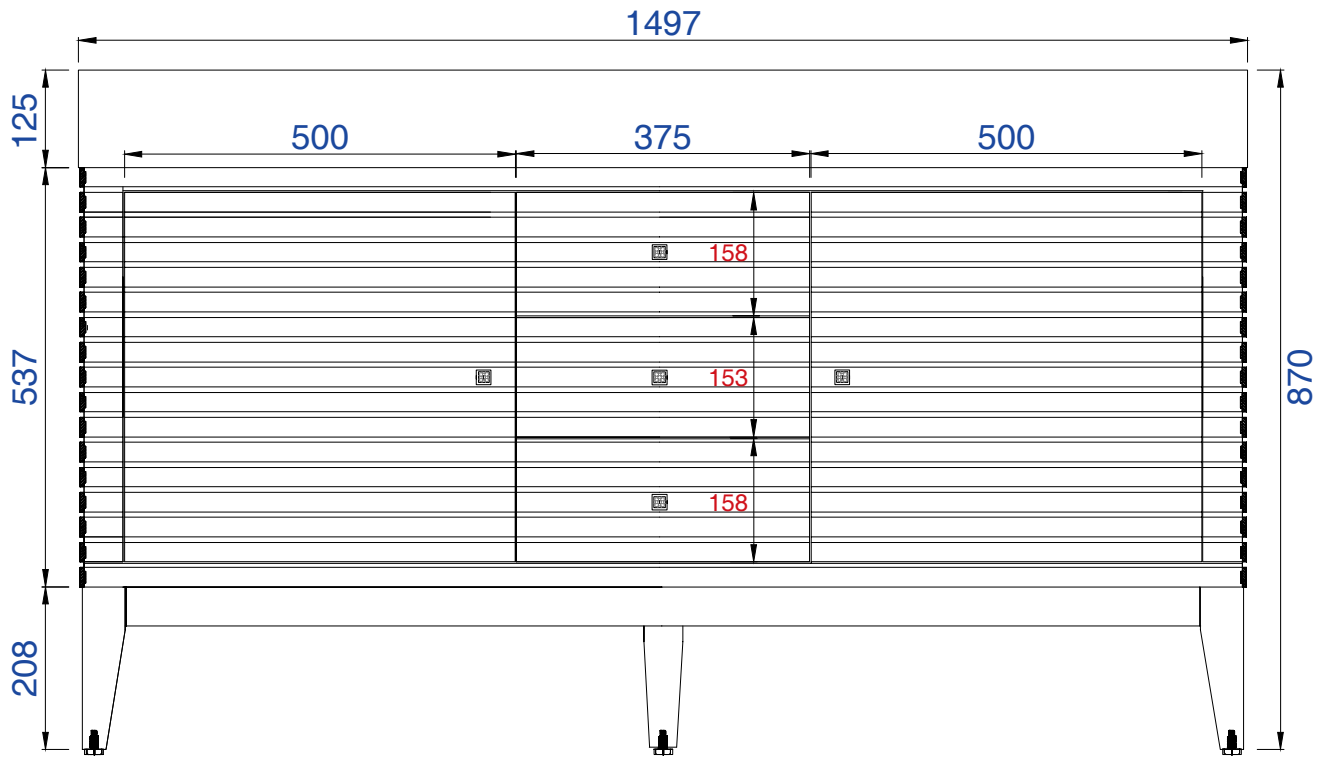

### Linear 59" Cabinet

Diagrams with Dimensions  
page 02 of 03

NOTE ONE: Married Countertop is standard for this cabinet.

59"

Item Number :

- 210-V59D-GW
- 210-V59D-WLT
- 210-V59D-WW

### Linear 1497mm" Cabinet

Diagrams with Dimensions  
page 01 of 03

NOTE ONE: Married Countertop is standard for this cabinet.  
NOTE TWO: This vanity does not have a backsplash.

1497mm

Item Number:

- 210-V59D-GW
- 210-V59D-WLT
- 210-V59D-WW

### Linear 1497mm" Cabinet

Diagrams with Dimensions  
page 02 of 03

NOTE ONE: Married Countertop is standard for this cabinet.

1497mm

Item Number :

- 210-V59D-GW
- 210-V59D-WLT
- 210-V59D-WW

JAMES MARTIN

VANITIES™

Linear 59" Cabinet

Diagrams with Dimensions  
page 01 of 01

1497mm

Item Number:

- 210-V59D-GW
- 210-V59D-WLT
- 210-V59D-WW

JAMES MARTIN