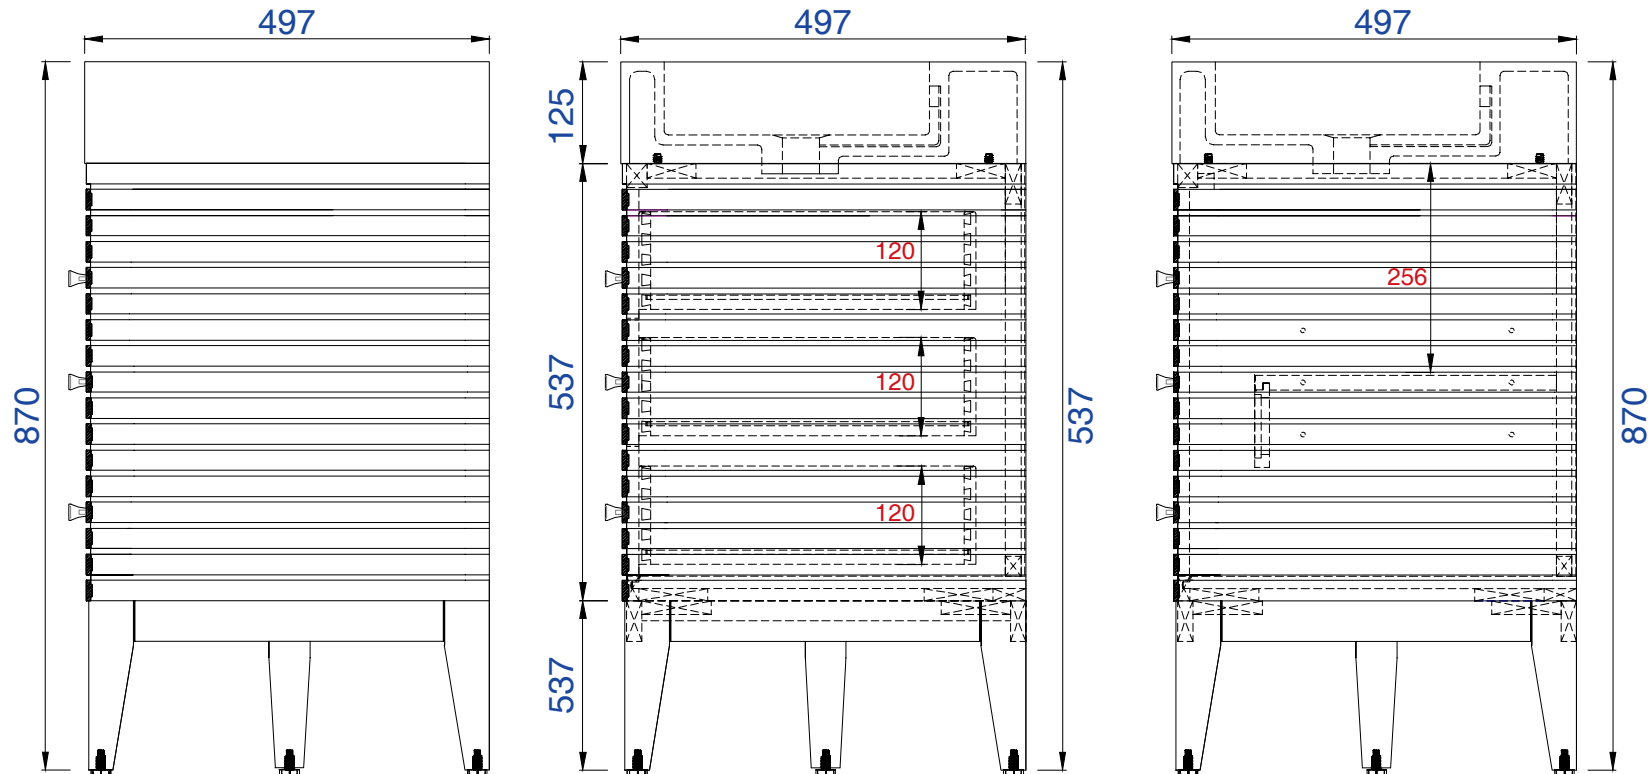

Linear 1497mm" Cabinet

Diagrams with Dimensions
page 03 of 03

NOTE ONE: Married Countertop is standard for this cabinet.
NOTE TWO: This vanity does not have a backsplash.