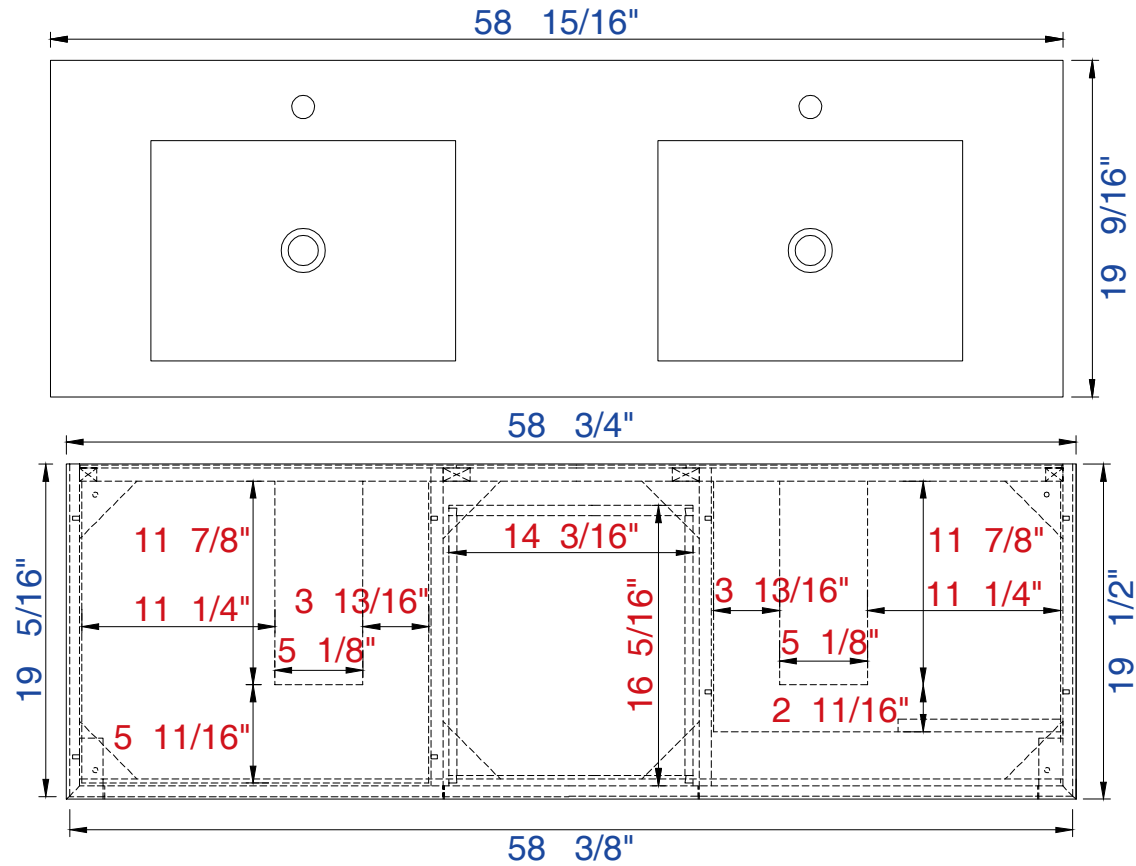

### Linear 59" Cabinet

Diagrams with Dimensions  
page 01 of 03

NOTE ONE: Married Countertop is standard for this cabinet.  
NOTE TWO: This vanity does not have a backsplash.

59"

Item Number :

- 210-V59D-GW
- 210-V59D-WLT
- 210-V59D-WW

### Linear 59" Cabinet

Diagrams with Dimensions  
page 02 of 03

NOTE ONE: Married Countertop is standard for this cabinet.

59"

Item Number :

- 210-V59D-GW
- 210-V59D-WLT
- 210-V59D-WW

### Linear 1497mm" Cabinet

Diagrams with Dimensions  
page 02 of 03

NOTE ONE: Married Countertop is standard for this cabinet.

1497mm

Item Number :

- 210-V59D-GW
- 210-V59D-WLT
- 210-V59D-WW

VANITIES™

Linear 1497mm" Cabinet

Diagrams with Dimensions  
page 01 of 01