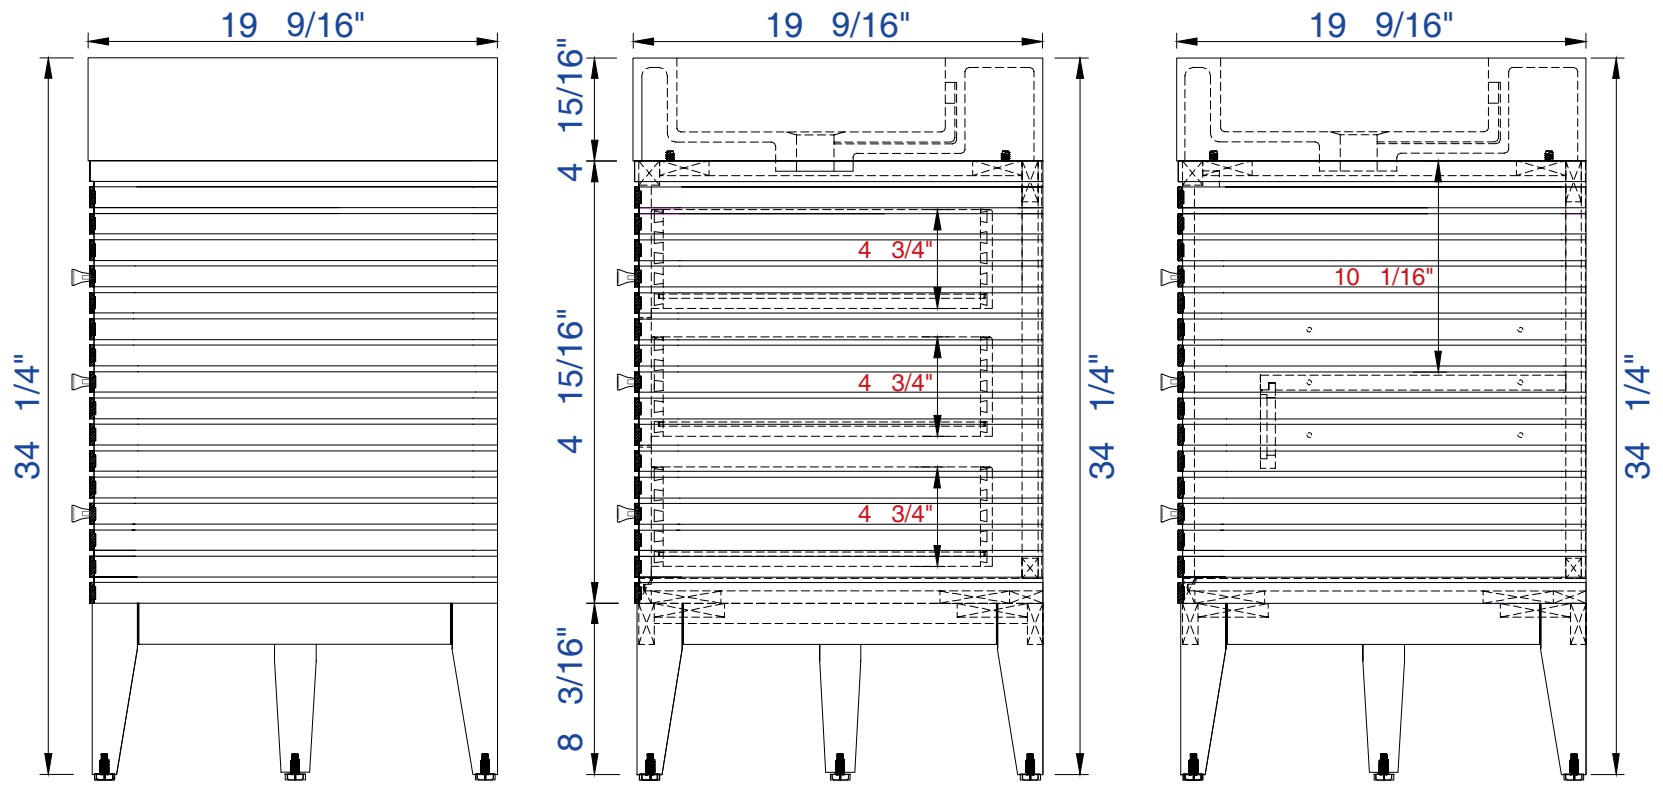

Linear 59" Cabinet

Diagrams with Dimensions
page 03 of 03

NOTE ONE: Married Countertop is standard for this cabinet.
NOTE TWO: This vanity does not have a backsplash.