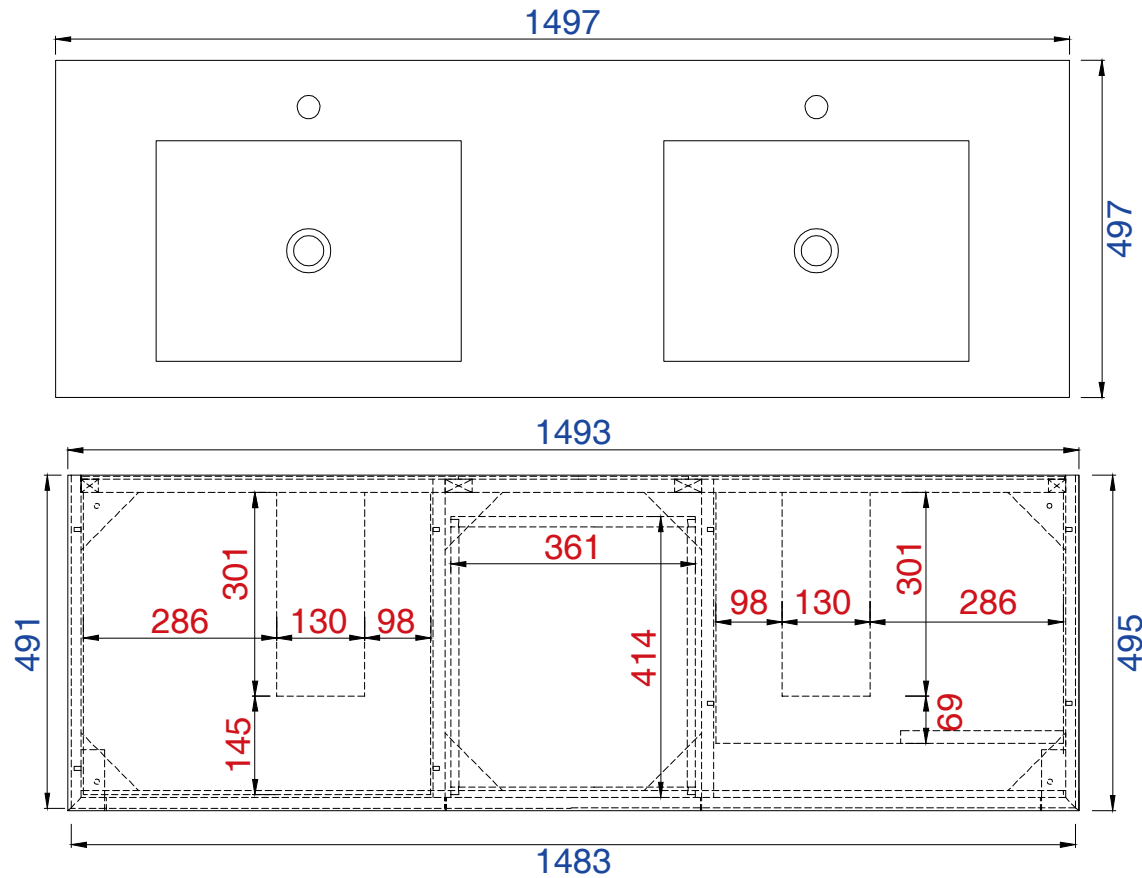

### Linear 1497mm" Cabinet

Diagrams with Dimensions  
page 01 of 03

NOTE ONE: Married Countertop is standard for this cabinet.  
NOTE TWO: This vanity does not have a backsplash.

1497mm

Item Number:

- 210-V59D-GW
- 210-V59D-WLT
- 210-V59D-WW

### Linear 1497mm" Cabinet

Diagrams with Dimensions  
page 02 of 03

NOTE ONE: Married Countertop is standard for this cabinet.

1497mm

Item Number :

- 210-V59D-GW
- 210-V59D-WLT
- 210-V59D-WW

JAMES MARTIN

VANITIES™

Linear 59" Cabinet

Diagrams with Dimensions  
page 01 of 01

1497mm

Item Number:

- 210-V59D-GW
- 210-V59D-WLT
- 210-V59D-WW

JAMES MARTIN

VANITIES™

Linear 1497mm" Cabinet

Diagrams with Dimensions  
page 01 of 01