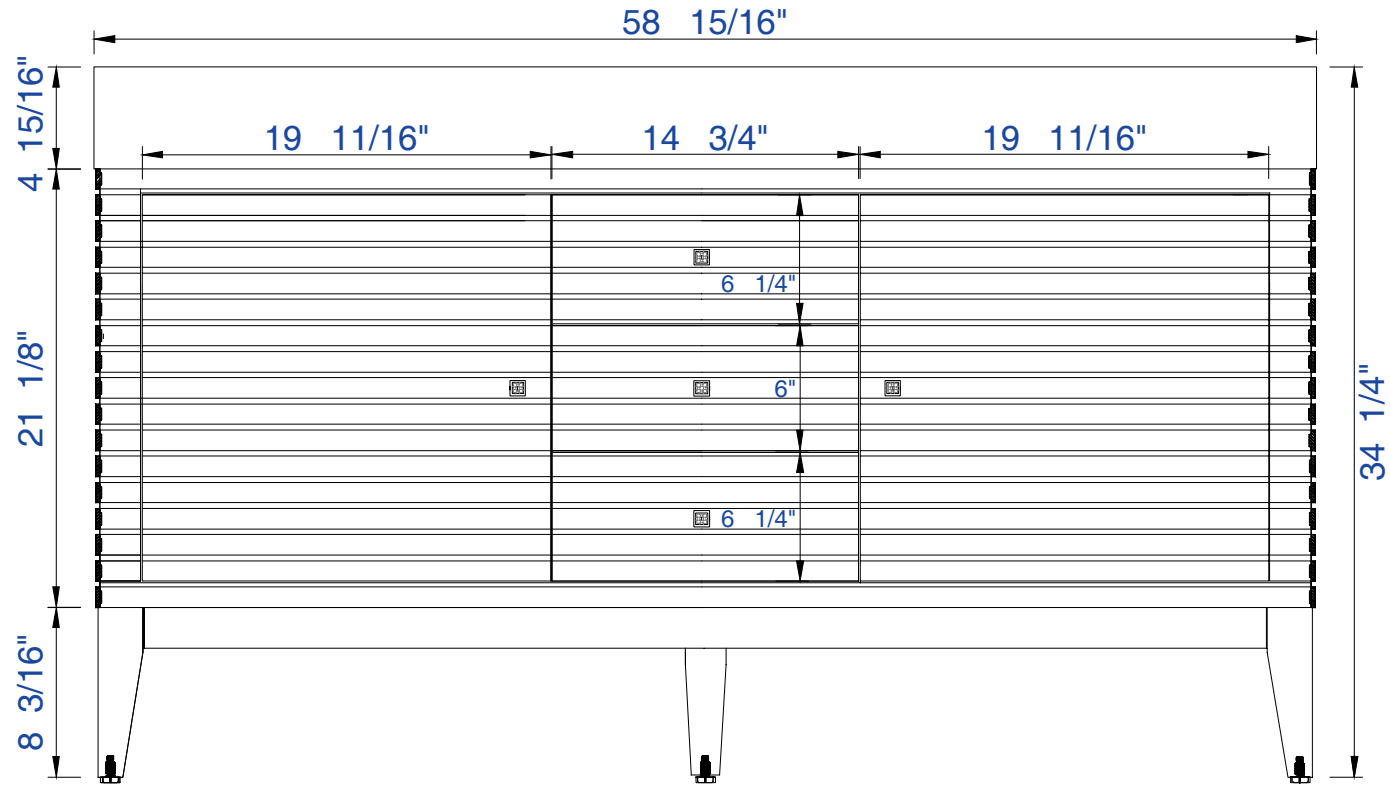

### Linear 59" Cabinet

Diagrams with Dimensions  
page 01 of 03

NOTE ONE: Married Countertop is standard for this cabinet.  
NOTE TWO: This vanity does not have a backsplash.

59"

Item Number :

- 210-V59D-GW
- 210-V59D-WLT
- 210-V59D-WW

### Linear 59" Cabinet

Diagrams with Dimensions  
page 02 of 03

NOTE ONE: Married Countertop is standard for this cabinet.

59"

Item Number :

- 210-V59D-GW
- 210-V59D-WLT
- 210-V59D-WW

### Linear 1497mm" Cabinet

Diagrams with Dimensions  
page 01 of 03

NOTE ONE: Married Countertop is standard for this cabinet.  
NOTE TWO: This vanity does not have a backsplash.

1497mm

Item Number:

- 210-V59D-GW
- 210-V59D-WLT
- 210-V59D-WW

### Linear 1497mm" Cabinet

Diagrams with Dimensions  
page 02 of 03

NOTE ONE: Married Countertop is standard for this cabinet.

1497mm

Item Number :

- 210-V59D-GW
- 210-V59D-WLT
- 210-V59D-WW