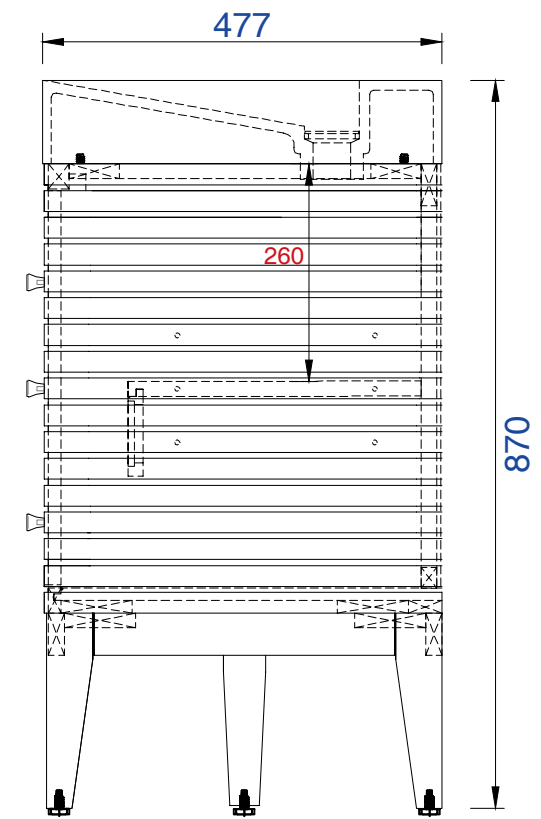

72"

Item Number:

210-V72S-GW
210-V72S-WLT
210-V72S-WW

Linear 72" Single Cabinet

Diagrams with Dimensions
page 01 of 03

NOTE ONE: This vanity does not have a Backsplash.

72"

Item Number :

NOTE ONE: This vanity does not have a Backsplash.

1842mm

Item Number:

- 210-V72S-GW
- 210-V72S-WLT
- 210-V72S-WW

Linear 1842mm Single Cabinet

Diagrams with Dimensions
page 01 of 03

NOTE ONE: This vanity does not have a Backsplash.

Item Number :

- 210-V72S-GW
- 210-V72S-WLT
- 210-V72S-WW

Linear 1842mm Single Cabinet

Diagrams with Dimensions
page 02 of 03

1842mm

Item Number:

- 210-V72S-GW
- 210-V72S-WLT
- 210-V72S-WW

Linear 1842mm Single Cabinet

Diagrams with Dimensions
page 03 of 03

NOTE ONE: This vanity does not have a Backsplash.