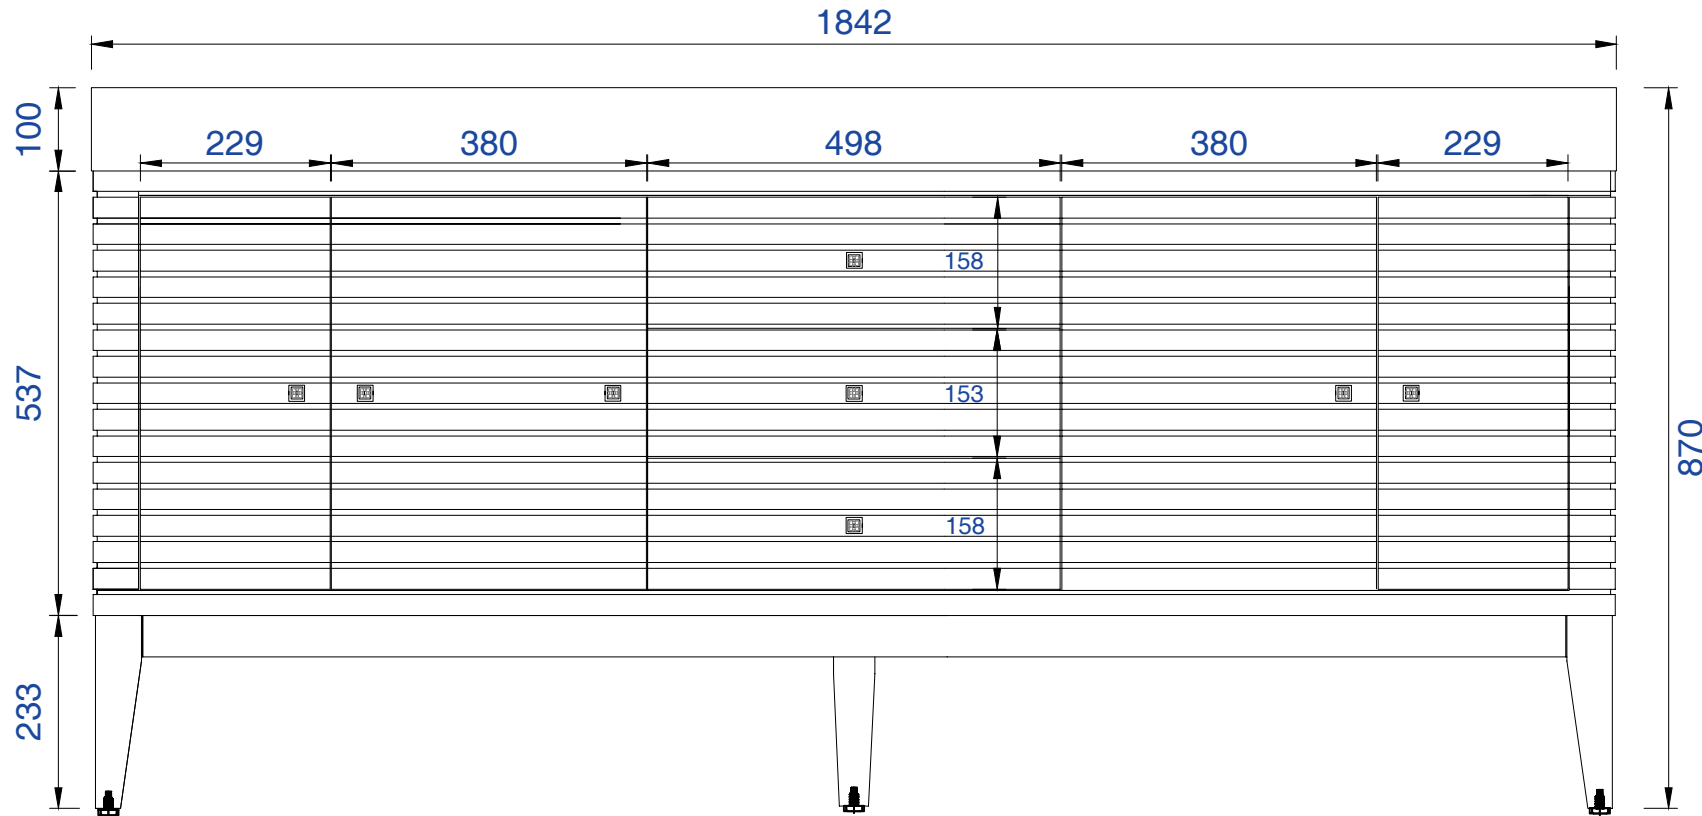

72"

Item Number:

210-V72S-GW
210-V72S-WLT
210-V72S-WW

Linear 72" Single Cabinet

Diagrams with Dimensions
page 01 of 03

NOTE ONE: This vanity does not have a Backsplash.

72"

Item Number :

- 210-V72S-GW
- 210-V72S-WLT
- 210-V72S-WW

Linear 72" Single Cabinet

Diagrams with Dimensions
page 02 of 03

72"

Item Number:

- 210-V72S-GW
- 210-V72S-WLT
- 210-V72S-WW

Linear 72" Single Cabinet

Diagrams with Dimensions
page 03 of 03

NOTE ONE: This vanity does not have a Backsplash.

1842mm

Item Number:

- 210-V72S-GW
- 210-V72S-WLT
- 210-V72S-WW

Linear 1842mm Single Cabinet

Diagrams with Dimensions
page 01 of 03

NOTE ONE: This vanity does not have a Backsplash.

Item Number :

- 210-V72S-GW
- 210-V72S-WLT
- 210-V72S-WW

Linear 1842mm Single Cabinet

Diagrams with Dimensions
page 02 of 03

1842mm

Item Number:

- 210-V72S-GW
- 210-V72S-WLT
- 210-V72S-WW

Linear 1842mm Single Cabinet