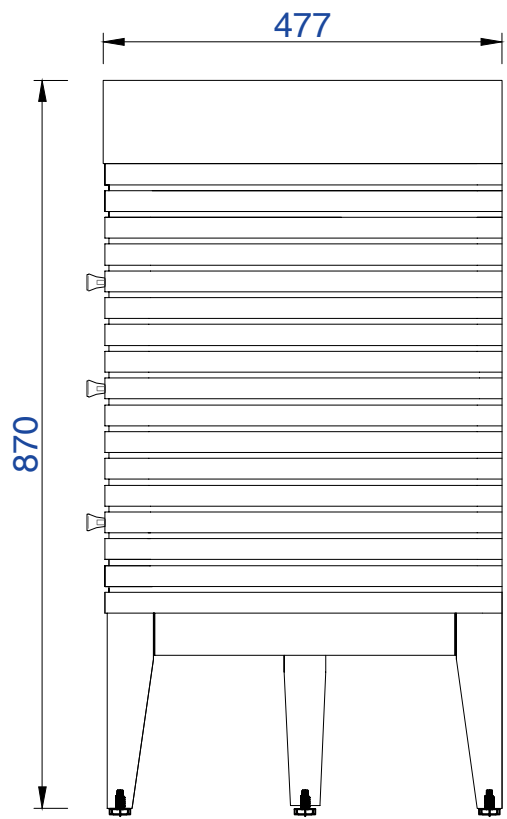

- 210-V72S-GW
- 210-V72S-WLT
- 210-V72S-WW

Linear 72" Single Cabinet

Diagrams with Dimensions
page 02 of 03

72"

Item Number:

- 210-V72S-GW
- 210-V72S-WLT
- 210-V72S-WW

Linear 72" Single Cabinet

Diagrams with Dimensions
page 03 of 03

NOTE ONE: This vanity does not have a Backsplash.

1842mm

Item Number:

- 210-V72S-GW
- 210-V72S-WLT
- 210-V72S-WW

Linear 1842mm Single Cabinet

Diagrams with Dimensions
page 01 of 03

NOTE ONE: This vanity does not have a Backsplash.

Item Number :

- 210-V72S-GW
- 210-V72S-WLT
- 210-V72S-WW

Linear 1842mm Single Cabinet

Diagrams with Dimensions
page 02 of 03

1842mm

Item Number:

- 210-V72S-GW
- 210-V72S-WLT
- 210-V72S-WW

Linear 1842mm Single Cabinet

Diagrams with Dimensions
page 03 of 03

NOTE ONE: This vanity does not have a Backsplash.