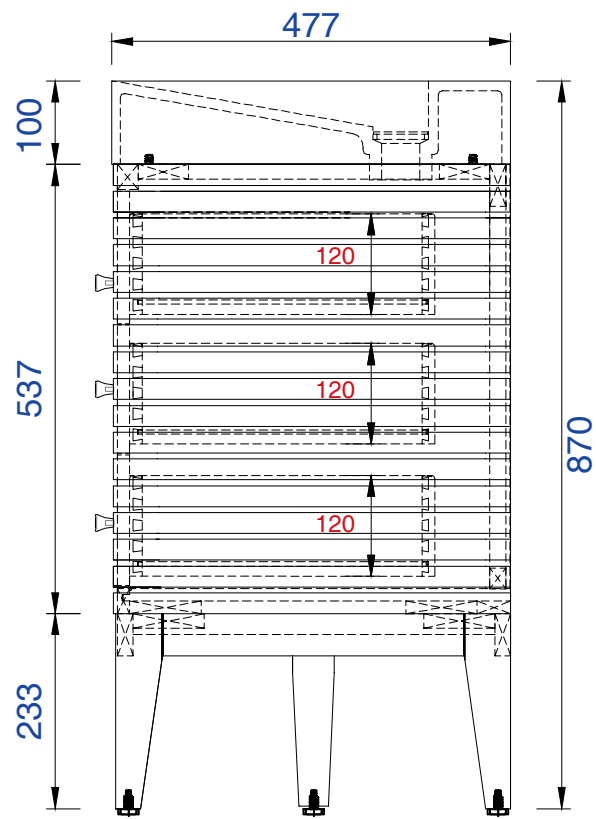

72"

Item Number:

210-V72S-GW
210-V72S-WLT
210-V72S-WW

Linear 72" Single Cabinet

Diagrams with Dimensions
page 01 of 03

NOTE ONE: This vanity does not have a Backsplash.

72"

Item Number :

NOTE ONE: This vanity does not have a Backsplash.

1842mm

Item Number:

- 210-V72S-GW
- 210-V72S-WLT
- 210-V72S-WW

Linear 1842mm Single Cabinet

Diagrams with Dimensions
page 01 of 03

NOTE ONE: This vanity does not have a Backsplash.

Item Number :

- 210-V72S-GW
- 210-V72S-WLT
- 210-V72S-WW

Linear 1842mm Single Cabinet

Diagrams with Dimensions
page 02 of 03

1842mm

Item Number:

- 210-V72S-GW
- 210-V72S-WLT
- 210-V72S-WW

Linear 1842mm Single Cabinet

Diagrams with Dimensions
page 03 of 03

NOTE ONE: This vanity does not have a Backsplash.