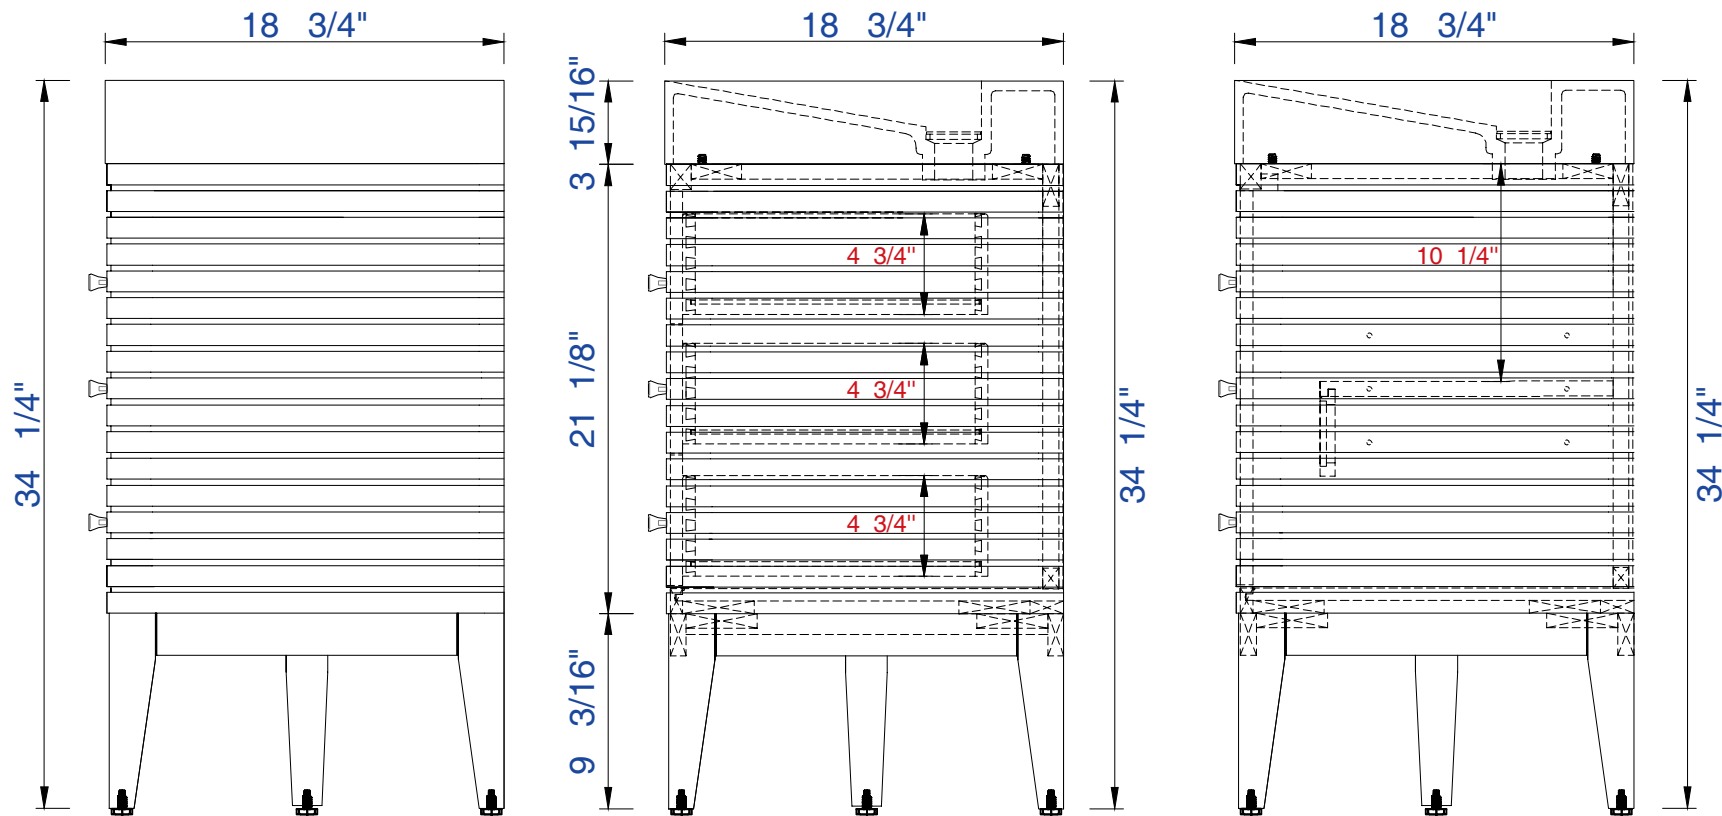

72"

Item Number:

210-V72S-GW
210-V72S-WLT
210-V72S-WW

Linear 72" Single Cabinet

Diagrams with Dimensions
page 01 of 03

NOTE ONE: This vanity does not have a Backsplash.

72"

Item Number :

- 210-V72S-GW
- 210-V72S-WLT
- 210-V72S-WW

Linear 72" Single Cabinet

Diagrams with Dimensions
page 02 of 03

72"

Item Number:

- 210-V72S-GW
- 210-V72S-WLT
- 210-V72S-WW

Linear 72" Single Cabinet

Diagrams with Dimensions
page 03 of 03

NOTE ONE: This vanity does not have a Backsplash.

1842mm

Item Number:

- 210-V72S-GW
- 210-V72S-WLT
- 210-V72S-WW

Linear 1842mm Single Cabinet

Diagrams with Dimensions
page 01 of 03

NOTE ONE: This vanity does not have a Backsplash.

Item Number :

- 210-V72S-GW
- 210-V72S-WLT
- 210-V72S-WW

Linear 1842mm Single Cabinet

Diagrams with Dimensions
page 02 of 03

1842mm

Item Number:

- 210-V72S-GW
- 210-V72S-WLT
- 210-V72S-WW

Linear 1842mm Single Cabinet