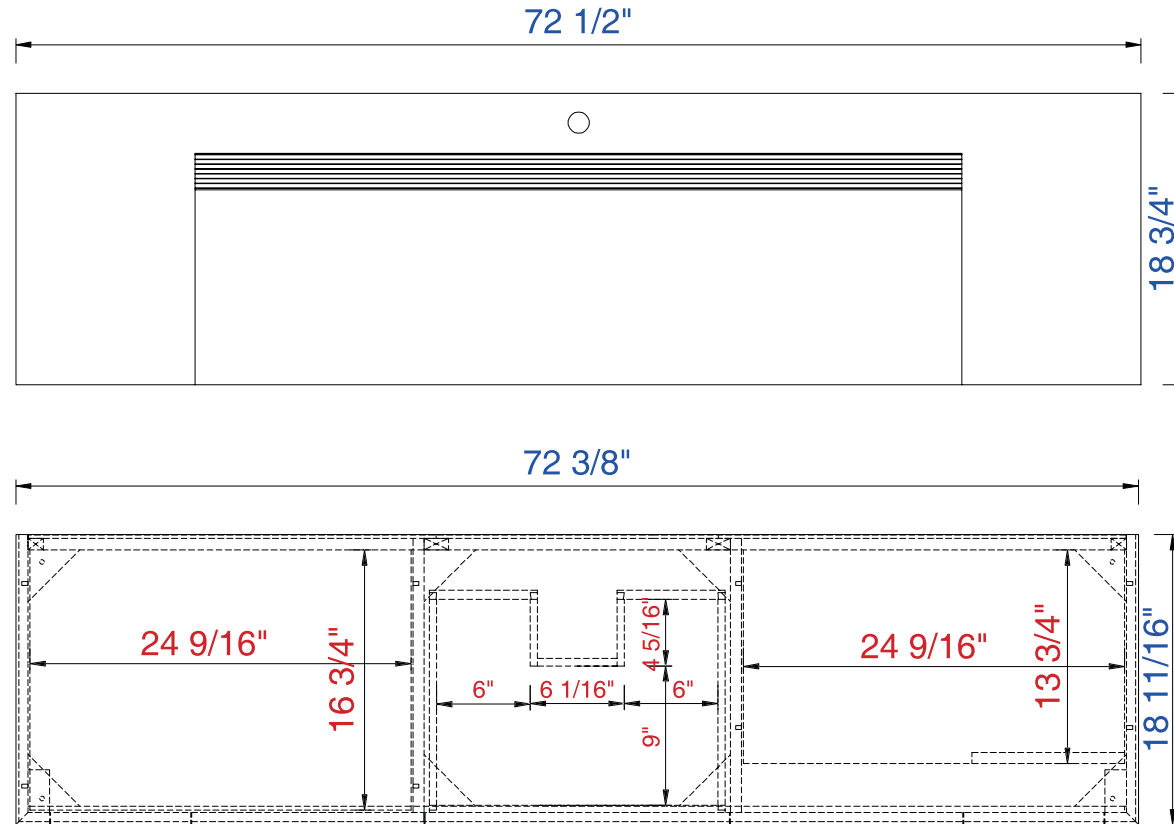

72"

Item Number:

210-V72S-GW
210-V72S-WLT
210-V72S-WW

Linear 72" Single Cabinet

Diagrams with Dimensions
page 01 of 03

NOTE ONE: This vanity does not have a Backsplash.

72"

Item Number :

- 210-V72S-GW
- 210-V72S-WLT
- 210-V72S-WW

Linear 72" Single Cabinet

Diagrams with Dimensions
page 02 of 03

72"

Item Number:

- 210-V72S-GW
- 210-V72S-WLT
- 210-V72S-WW

Linear 72" Single Cabinet

Diagrams with Dimensions
page 03 of 03

NOTE ONE: This vanity does not have a Backsplash.

1842mm

Item Number:

- 210-V72S-GW
- 210-V72S-WLT
- 210-V72S-WW

Linear 1842mm Single Cabinet

Diagrams with Dimensions
page 01 of 03

NOTE ONE: This vanity does not have a Backsplash.

Item Number :

- 210-V72S-GW
- 210-V72S-WLT
- 210-V72S-WW

Linear 1842mm Single Cabinet

Diagrams with Dimensions
page 02 of 03

1842mm

Item Number:

- 210-V72S-GW
- 210-V72S-WLT
- 210-V72S-WW

Linear 1842mm Single Cabinet