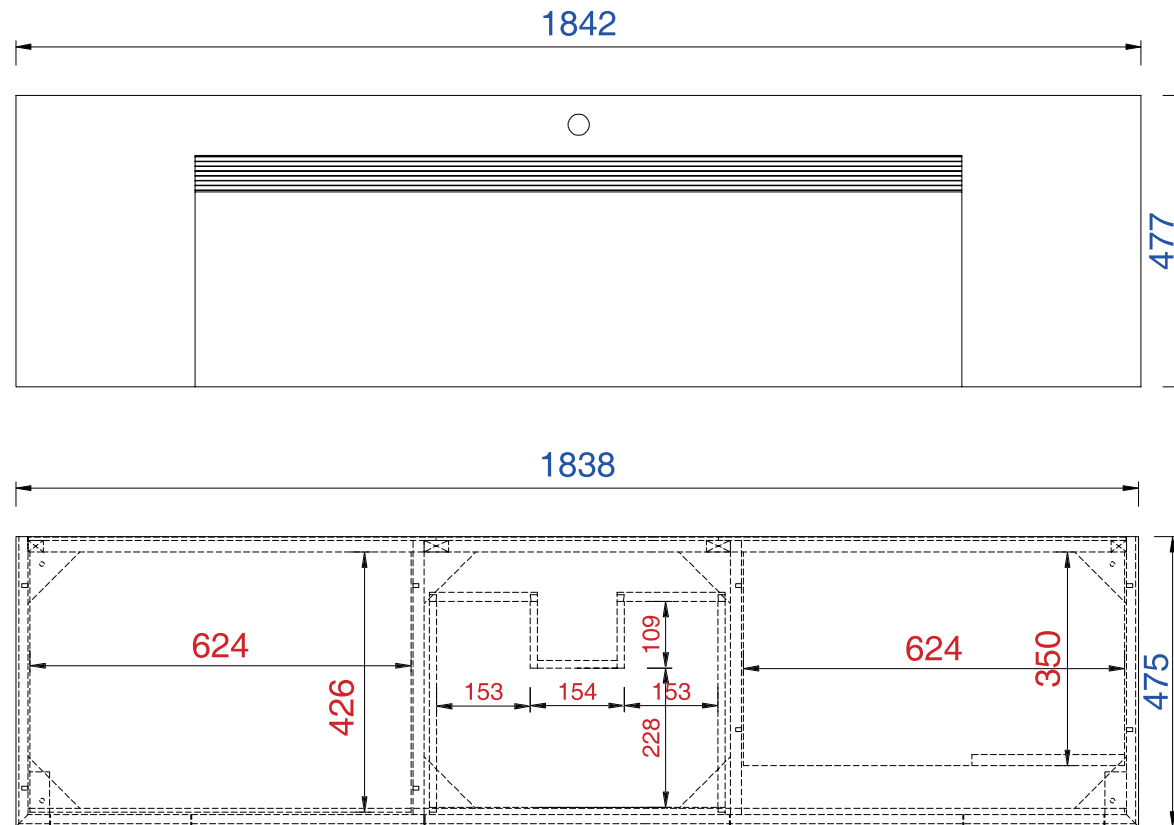

72"

Item Number:

210-V72S-GW
210-V72S-WLT
210-V72S-WW

Linear 72" Single Cabinet

Diagrams with Dimensions
page 01 of 03

NOTE ONE: This vanity does not have a Backsplash.

72"

Item Number :

- 210-V72S-GW
- 210-V72S-WLT
- 210-V72S-WW

Linear 72" Single Cabinet

Diagrams with Dimensions
page 02 of 03

72"

Item Number:

- 210-V72S-GW
- 210-V72S-WLT
- 210-V72S-WW

Linear 72" Single Cabinet

Diagrams with Dimensions
page 03 of 03

NOTE ONE: This vanity does not have a Backsplash.

1842mm

Item Number:

- 210-V72S-GW
- 210-V72S-WLT
- 210-V72S-WW

Linear 1842mm Single Cabinet

Diagrams with Dimensions
page 01 of 03

NOTE ONE: This vanity does not have a Backsplash.

Item Number :

- 210-V72S-GW
- 210-V72S-WLT
- 210-V72S-WW

Linear 1842mm Single Cabinet

Diagrams with Dimensions
page 02 of 03

1842mm

Item Number:

- 210-V72S-GW
- 210-V72S-WLT
- 210-V72S-WW

Linear 1842mm Single Cabinet