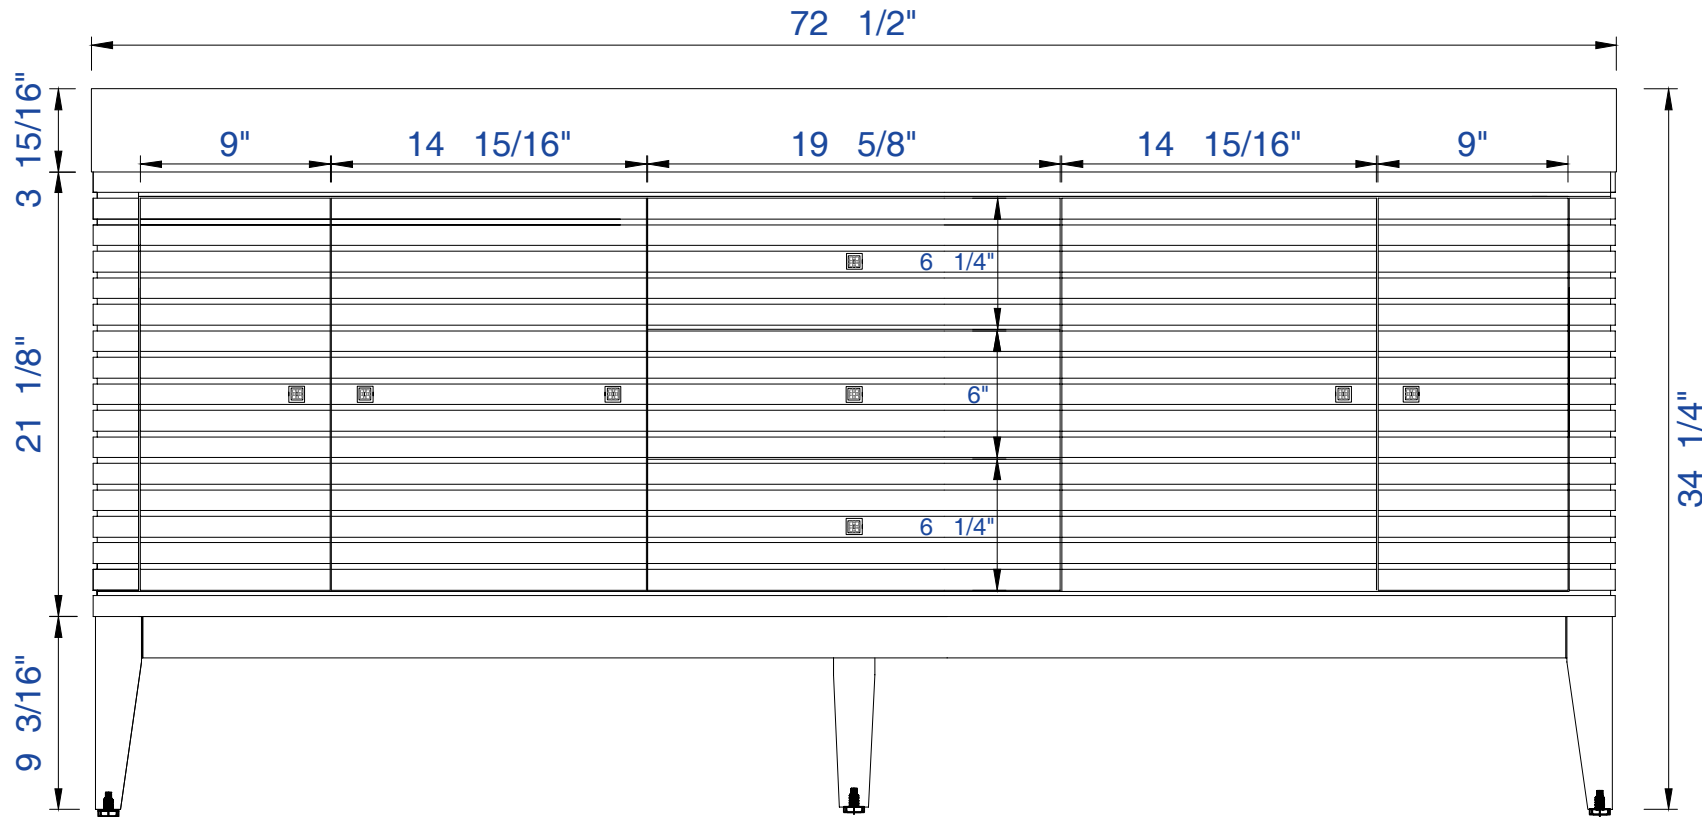

72"

Item Number:

210-V72S-GW
210-V72S-WLT
210-V72S-WW

Linear 72" Single Cabinet

Diagrams with Dimensions
page 01 of 03

NOTE ONE: This vanity does not have a Backsplash.

72"

Item Number :

- 210-V72S-GW
- 210-V72S-WLT
- 210-V72S-WW

Linear 72" Single Cabinet

Diagrams with Dimensions
page 02 of 03

72"

Item Number:

- 210-V72S-GW
- 210-V72S-WLT
- 210-V72S-WW

Linear 72" Single Cabinet

Diagrams with Dimensions
page 03 of 03

NOTE ONE: This vanity does not have a Backsplash.

1842mm

Item Number:

- 210-V72S-GW
- 210-V72S-WLT
- 210-V72S-WW

Linear 1842mm Single Cabinet

Diagrams with Dimensions
page 01 of 03

NOTE ONE: This vanity does not have a Backsplash.

Item Number :

- 210-V72S-GW
- 210-V72S-WLT
- 210-V72S-WW

Linear 1842mm Single Cabinet

Diagrams with Dimensions
page 02 of 03

1842mm

Item Number:

- 210-V72S-GW
- 210-V72S-WLT
- 210-V72S-WW

Linear 1842mm Single Cabinet