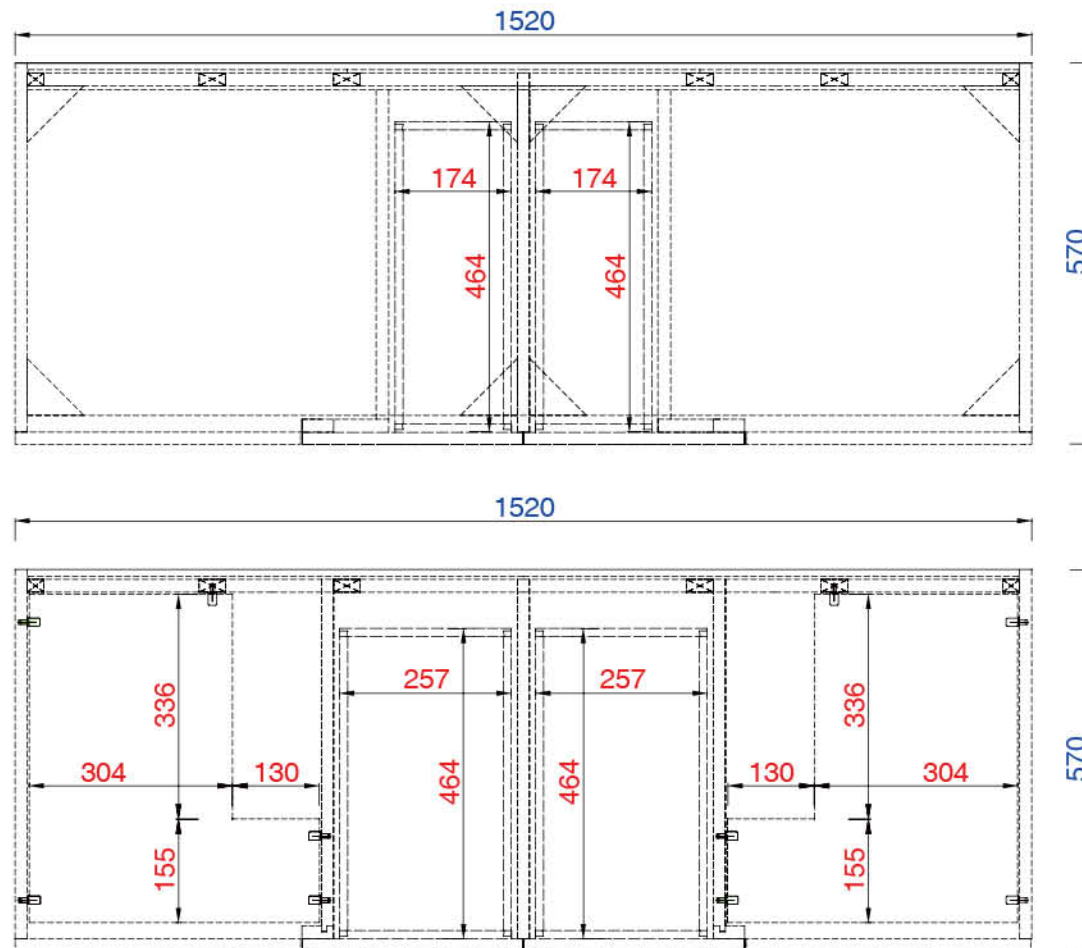

Please consult our website for Countertop Diagrams: www.jamesmartinvanities.com

1524mm

Item Number:

850-V60D-AWT
850-V60D-SOK

JAMES MARTIN

VANITIES

Metropolitan 1524mm Cabinet

Diagrams with Dimensions
page 01 of 03

Item Number:

850-V60D-AWT
850-V60D-SOK

JAMES MARTIN

VANITIES

Metropolitan 1524mm Cabinet

Diagrams with Dimensions
page 02 of 03

NOTE ONE: Countertops are not shown in these diagrams. (Cabinet Only)

NOTE TWO: Internal Shelves (Shown) are designed to align with sinks in James Martin's Optional Countertops.

Customers' own countertops and sinks may align differently, and modification may be required.

Please consult our website for Countertop Diagrams: www.jamesmartinvanities.com

1524mm

Item Number:

850-V60D-AWT
850-V60D-SOK

JAMES MARTIN

VANITIES

Metropolitan 1524mm Cabinet

Diagrams with Dimensions
page 03 of 03

NOTE ONE: Countertops are not shown in these diagrams. (Cabinet Only)

NOTE TWO: This vanity does not have a Backsplash.