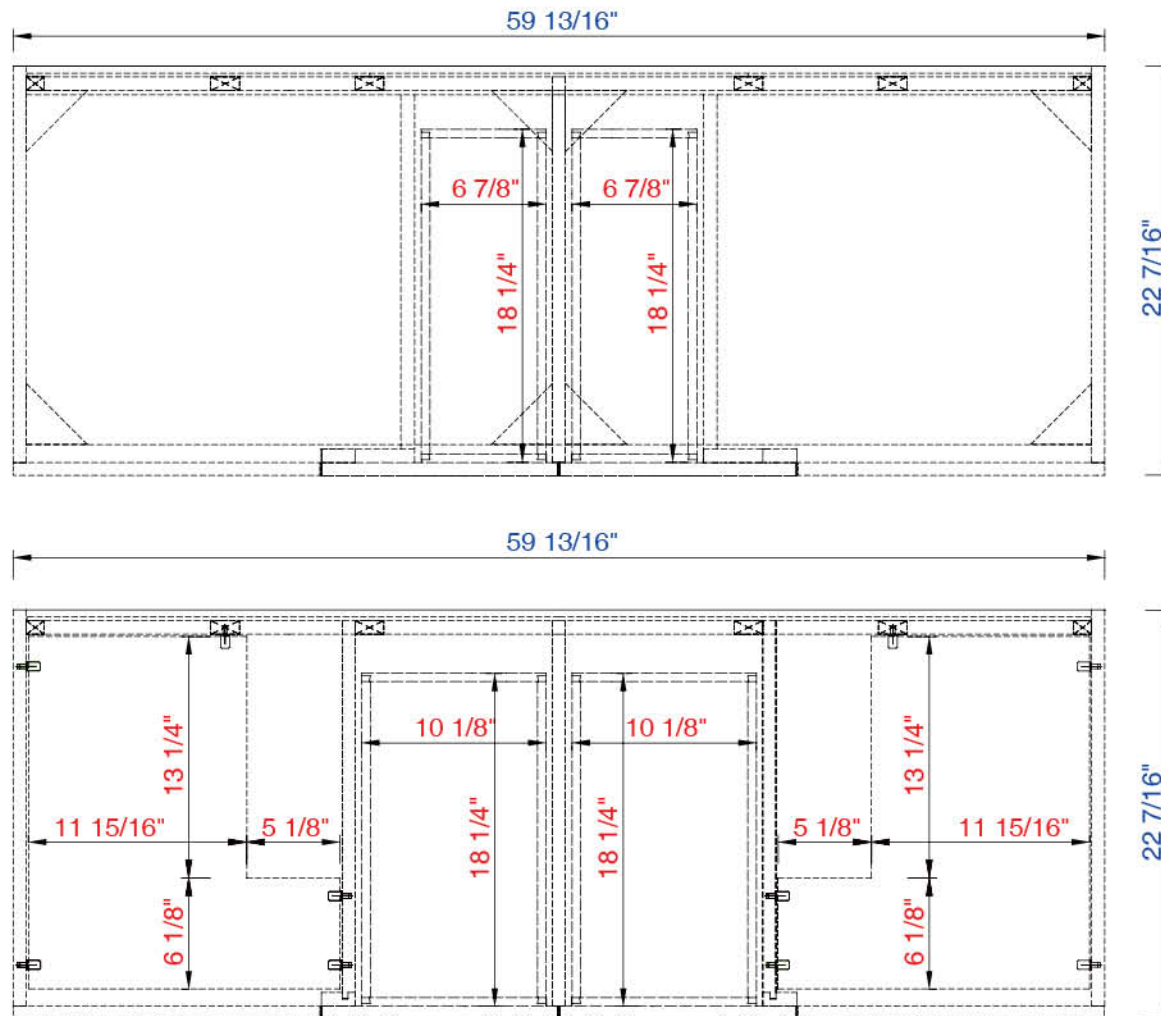

60" D

Item Number:

850-V60D-AWT
850-V60D-SOK

JAMES MARTIN

VANITIES

Metropolitan 60" Cabinet

Diagrams with Dimensions
page 01 of 03

NOTE ONE: Countertops are not shown in these diagrams. (Cabinet Only)

Diagrams with Dimensions
page 02 of 03

NOTE ONE: Countertops are not shown in these diagrams. (Cabinet Only)

NOTE TWO: Internal Shelves (Shown) are designed to align with sinks in James Martin's Optional Countertops.

Customers' own countertops and sinks may align differently, and modification may be required.

Please consult our website for Countertop Diagrams: www.jamesmartinvanities.com

60" D

Item Number:

850-V60D-AWT
850-V60D-SOK

Please consult our website for Countertop Diagrams: www.jamesmartinvanities.com

1524mm

Item Number:

850-V60D-AWT
850-V60D-SOK

JAMES MARTIN

VANITIES

Metropolitan 1524mm Cabinet

Diagrams with Dimensions
page 01 of 03