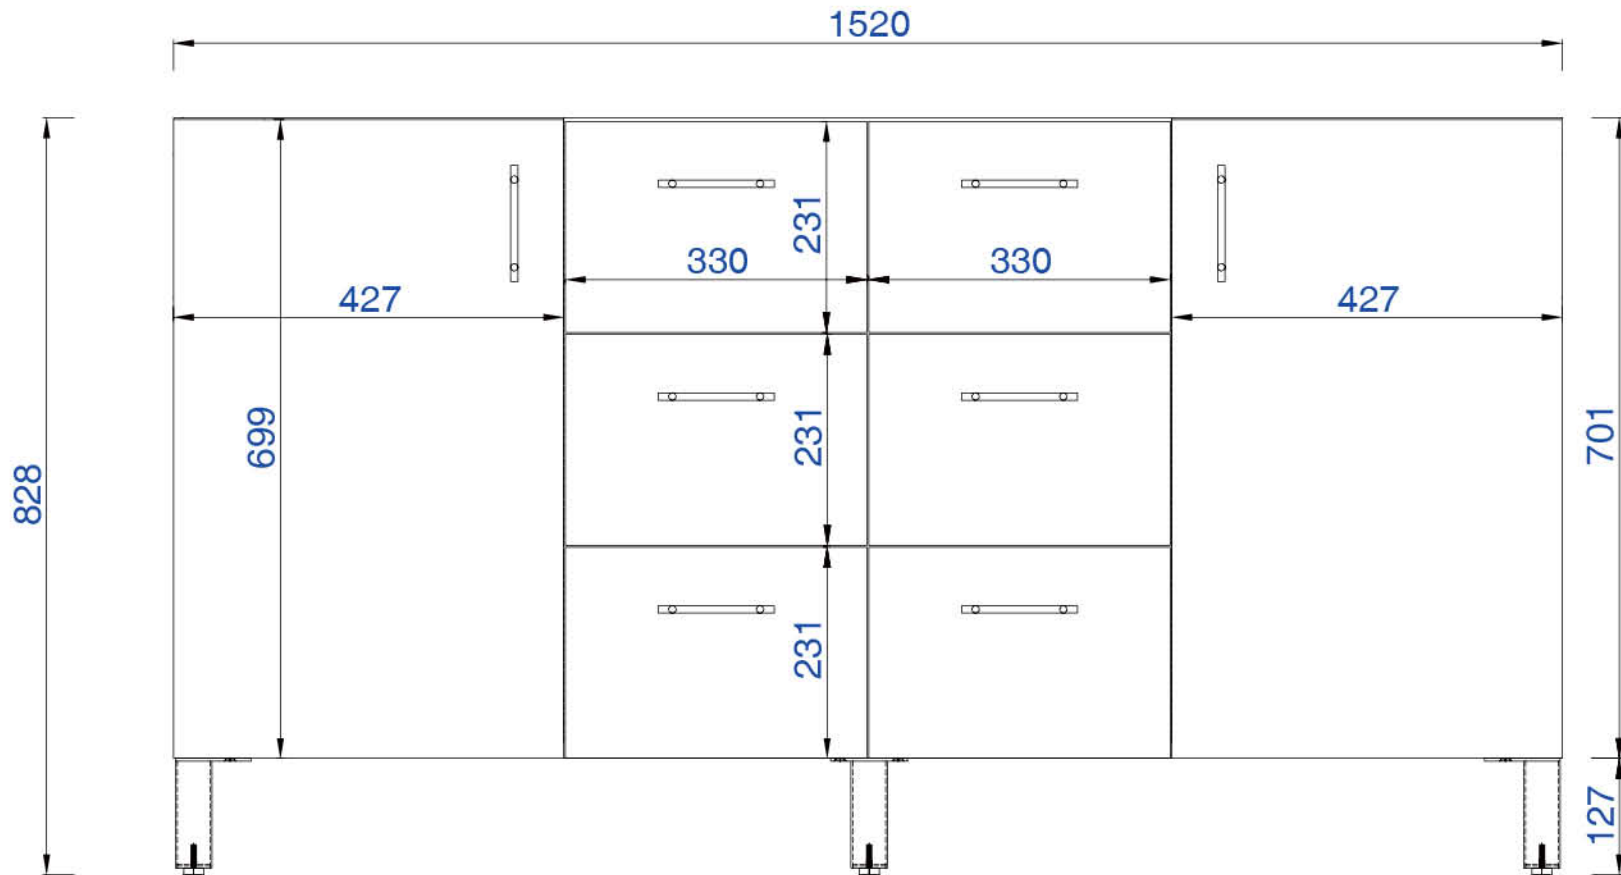

Customers' own countertops and sinks may align differently, and modification may be required.

Please consult our website for Countertop Diagrams: www.jamesmartinvanities.com

60" D

Item Number:

850-V60D-AWT
850-V60D-SOK

Please consult our website for Countertop Diagrams: www.jamesmartinvanities.com

1524mm

Item Number:

850-V60D-AWT
850-V60D-SOK

JAMES MARTIN

VANITIES

Metropolitan 1524mm Cabinet

Diagrams with Dimensions
page 01 of 03

Item Number:

850-V60D-AWT
850-V60D-SOK

JAMES MARTIN

VANITIES

Metropolitan 1524mm Cabinet

Diagrams with Dimensions
page 02 of 03

NOTE ONE: Countertops are not shown in these diagrams. (Cabinet Only)

NOTE TWO: Internal Shelves (Shown) are designed to align with sinks in James Martin's Optional Countertops.

Customers' own countertops and sinks may align differently, and modification may be required.

Please consult our website for Countertop Diagrams: www.jamesmartinvanities.com

1524mm

Item Number:

850-V60D-AWT
850-V60D-SOK