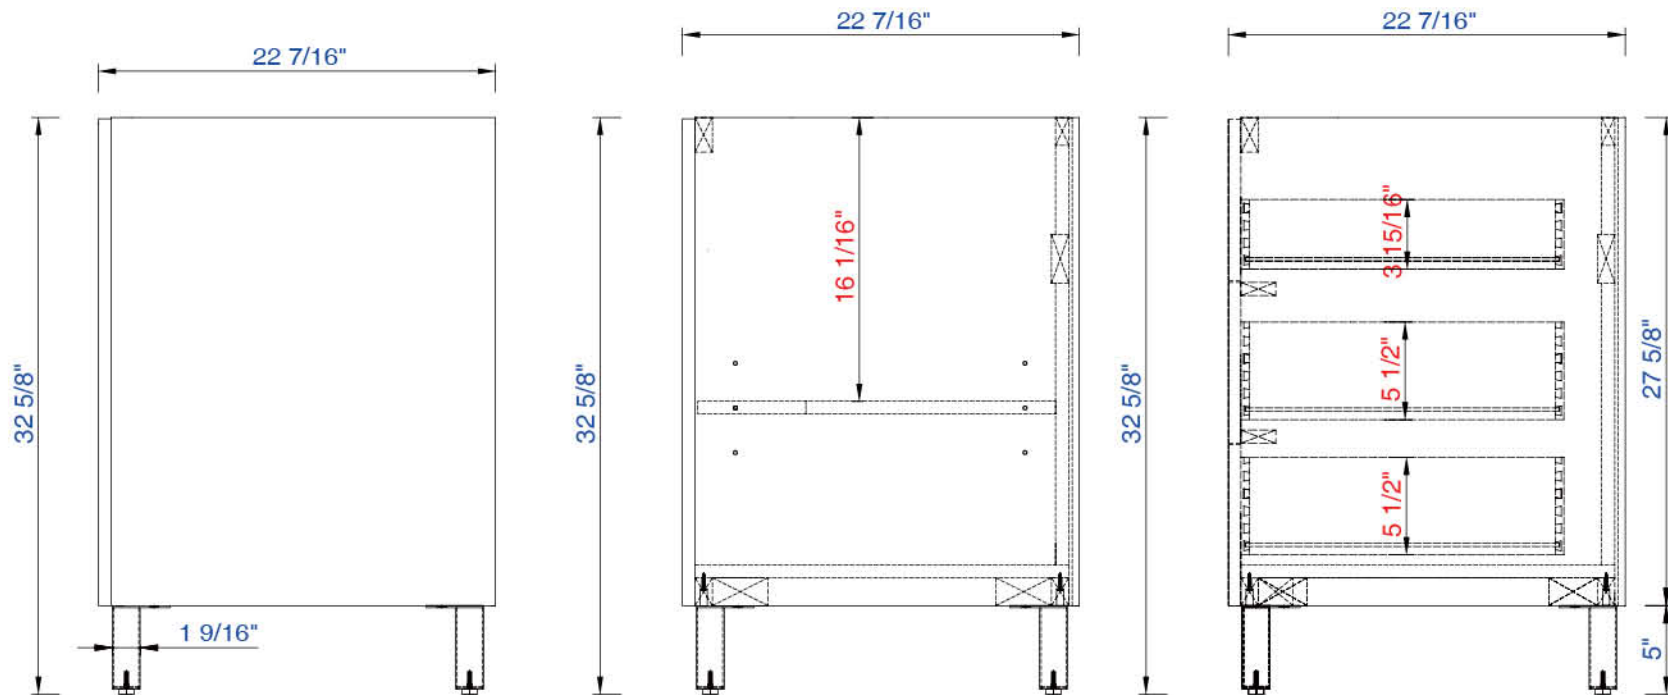

Diagrams with Dimensions
page 02 of 03

NOTE ONE: Countertops are not shown in these diagrams. (Cabinet Only)

NOTE TWO: Internal Shelves (Shown) are designed to align with sinks in James Martin's Optional Countertops.

Customers' own countertops and sinks may align differently, and modification may be required.

Please consult our website for Countertop Diagrams: www.jamesmartinvanities.com

60" D

Item Number:

850-V60D-AWT
850-V60D-SOK

JAMES MARTIN

VANITIES

Metropolitan 60" Cabinet

Diagrams with Dimensions
page 03 of 03

NOTE ONE: Countertops are not shown in these diagrams. (Cabinet Only)

NOTE TWO: This vanity does not have a Backsplash.

Please consult our website for Countertop Diagrams: www.jamesmartinvanities.com

1524mm

Item Number:

850-V60D-AWT
850-V60D-SOK

JAMES MARTIN

VANITIES

Metropolitan 1524mm Cabinet

Diagrams with Dimensions
page 01 of 03