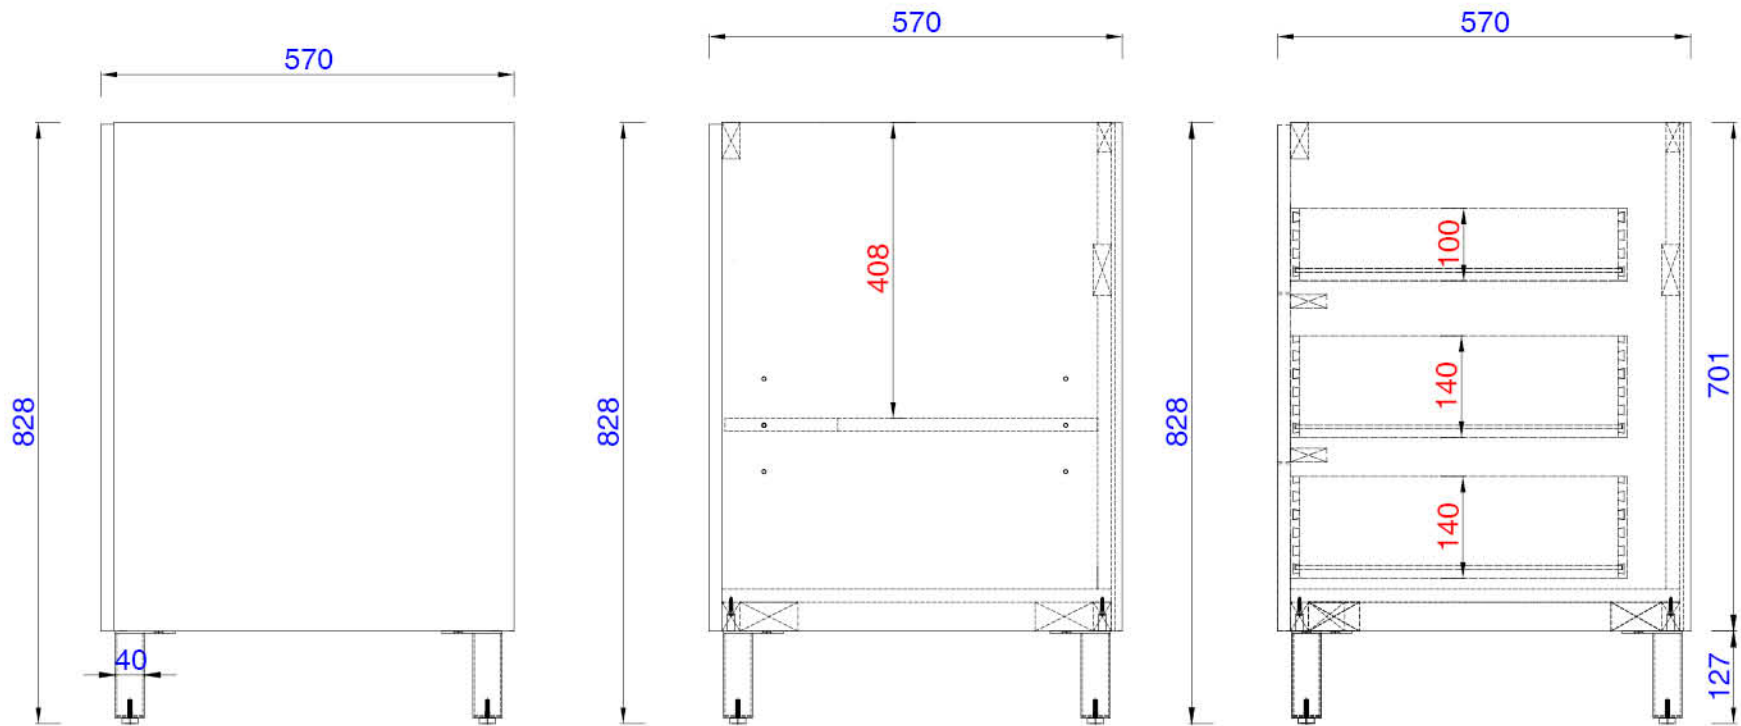

Please consult our website for Countertop Diagrams: www.jamesmartinvanities.com

1524mm

Item Number:

850-V60D-AWT
850-V60D-SOK

JAMES MARTIN

VANITIES

Metropolitan 1524mm Cabinet

Diagrams with Dimensions
page 01 of 03

Item Number:

850-V60D-AWT
850-V60D-SOK

JAMES MARTIN

VANITIES

Metropolitan 1524mm Cabinet

Diagrams with Dimensions
page 02 of 03

NOTE ONE: Countertops are not shown in these diagrams. (Cabinet Only)

NOTE TWO: Internal Shelves (Shown) are designed to align with sinks in James Martin's Optional Countertops.

Customers' own countertops and sinks may align differently, and modification may be required.

Please consult our website for Countertop Diagrams: www.jamesmartinvanities.com

1524mm

Item Number:

850-V60D-AWT
850-V60D-SOK

JAMES MARTIN

VANITIES

Metropolitan 1524mm Cabinet

Diagrams with Dimensions
page 03 of 03

NOTE ONE: Countertops are not shown in these diagrams. (Cabinet Only)

NOTE TWO: This vanity does not have a Backsplash.