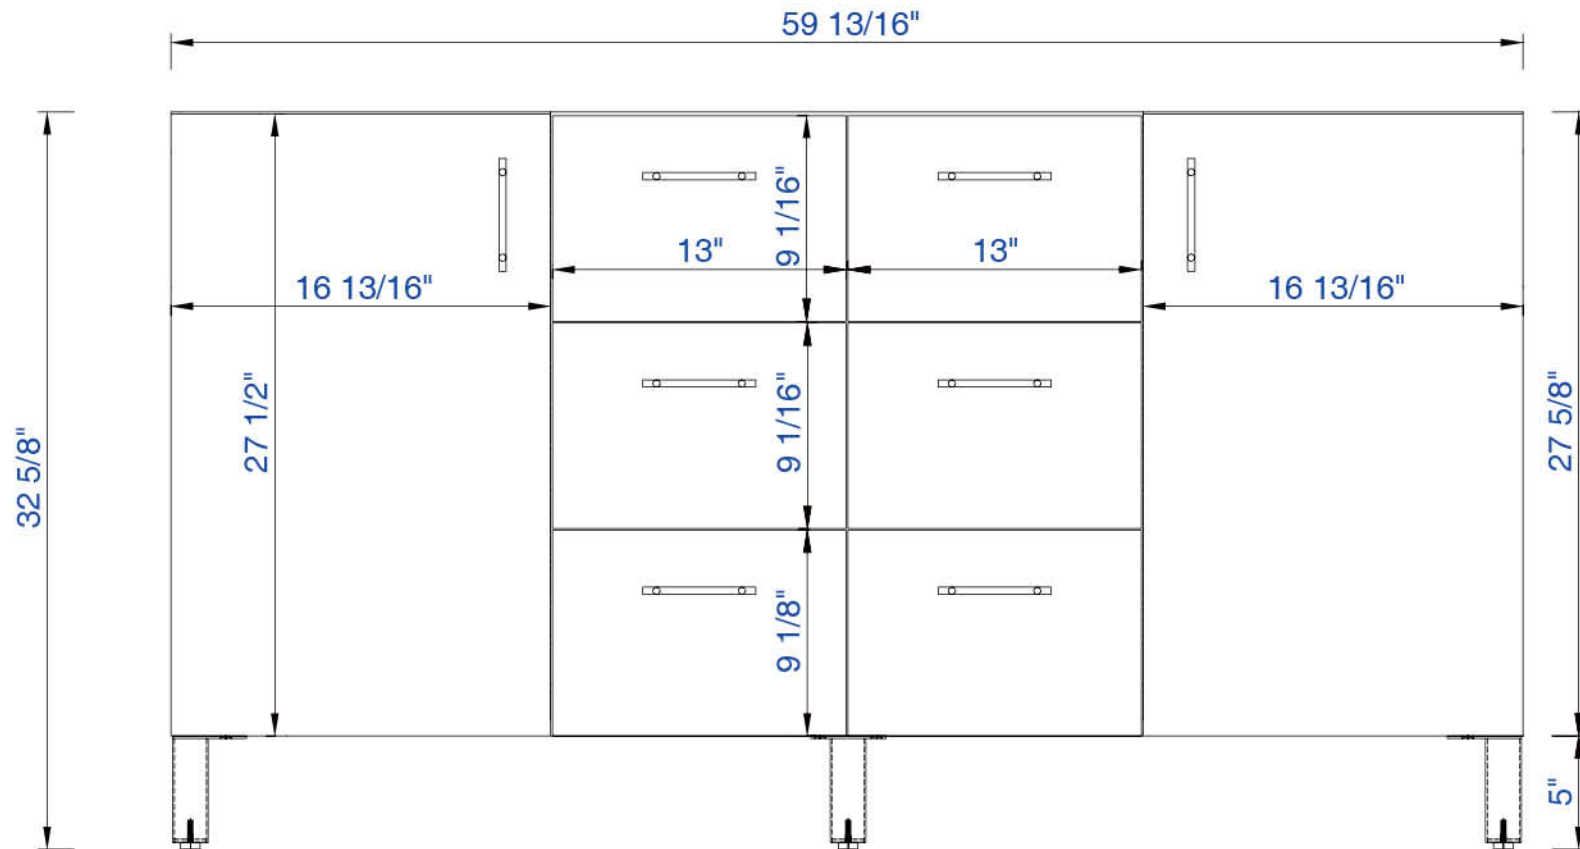

60" D

Item Number:

850-V60D-AWT
850-V60D-SOK

JAMES MARTIN

VANITIES

Metropolitan 60" Cabinet

Diagrams with Dimensions
page 01 of 03

NOTE ONE: Countertops are not shown in these diagrams. (Cabinet Only)

Diagrams with Dimensions
page 02 of 03

NOTE ONE: Countertops are not shown in these diagrams. (Cabinet Only)

NOTE TWO: Internal Shelves (Shown) are designed to align with sinks in James Martin's Optional Countertops.

Customers' own countertops and sinks may align differently, and modification may be required.

Please consult our website for Countertop Diagrams: www.jamesmartinvanities.com

60" D

Item Number:

850-V60D-AWT
850-V60D-SOK

Please consult our website for Countertop Diagrams: www.jamesmartinvanities.com

1524mm

Item Number:

850-V60D-AWT
850-V60D-SOK

JAMES MARTIN

VANITIES

Metropolitan 1524mm Cabinet

Diagrams with Dimensions
page 01 of 03