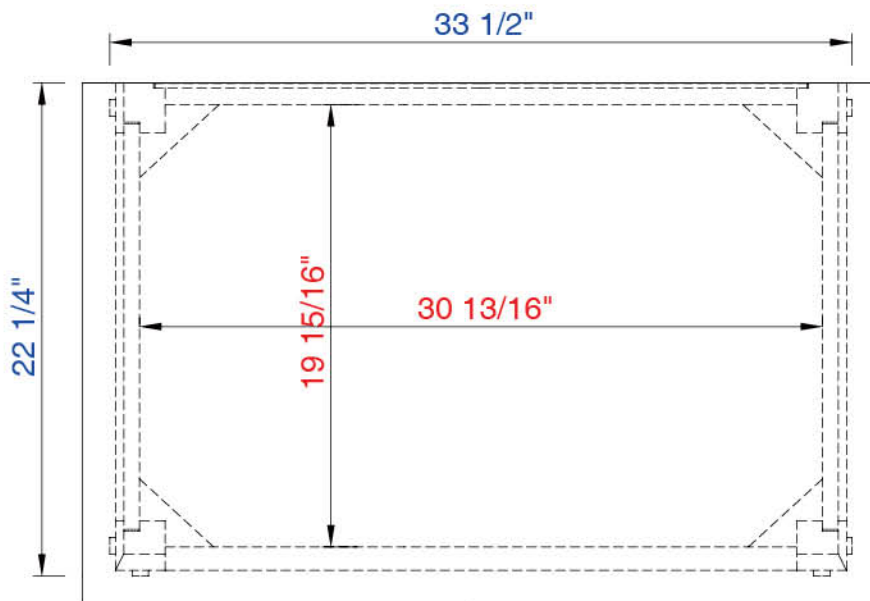

36"

Item Number:

500-V36-HON

JAMES MARTIN

VANITIES

Malibu 36" Cabinet

Diagrams with Dimensions  
page 01 of 03

NOTE ONE: Countertops are not shown in these diagrams. (Cabinet Only)

36"

Item Number:

500-V36-HON

JAMES MARTIN

VANITIES

Malibu 36" Cabinet

Diagrams with Dimensions  
page 02 of 03

NOTE ONE: Countertops are not shown in these diagrams. (Cabinet Only)

36"

Item Number:

500-V36-HON

JAMES MARTIN

VANITIES

Malibu 36" Cabinet

Diagrams with Dimensions  
page 03 of 03

NOTE ONE: Countertops are not shown in these diagrams. (Cabinet Only)

Customers' own countertops and sinks may align differently.

Please consult our website for Countertop Diagrams: [www.jamesmartinvanities.com](http://www.jamesmartinvanities.com)

914mm

Item Number:  
500-V36-HON