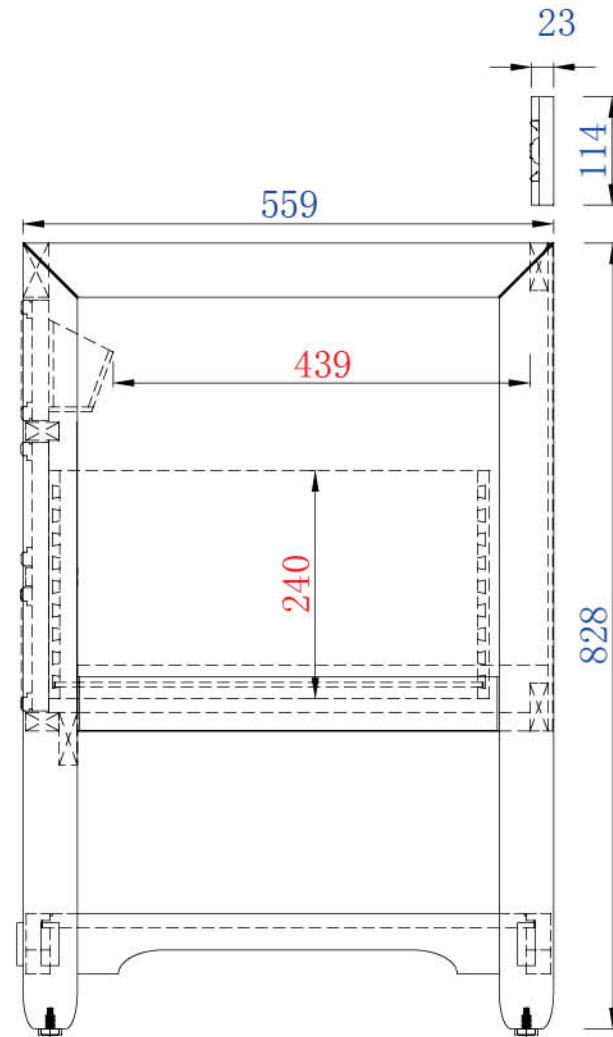

914mm

Item Number:  
500-V36-HON

JAMES MARTIN

VANITIES

Malibu 914mm Cabinet

Diagrams with Dimensions  
page 01 of 03

NOTE ONE: Countertops are not shown in these diagrams. (Cabinet Only)

NOTE TWO: Wood Backsplash (Shown) is designed for the molding detail to align with sinks in James Martin's Optional Countertops.

Customers' own countertops and sinks may align differently.

Please consult our website for Countertop Diagrams: [www.jamesmartinvanities.com](http://www.jamesmartinvanities.com)

914mm

Item Number:  
500-V36-HON

JAMES MARTIN

VANITIES

Malibu 914mm Cabinet

Diagrams with Dimensions  
page 02 of 03

NOTE ONE: Countertops are not shown in these diagrams. (Cabinet Only)

914mm

Item Number:  
500-V36-HON

JAMES MARTIN

VANITIES

Malibu 914mm Cabinet

Diagrams with Dimensions  
page 03 of 03

NOTE ONE: Countertops are not shown in these diagrams. (Cabinet Only)

NOTE TWO: Wood Backsplash (Shown) is designed for the molding detail to align with sinks in James Martin's Optional Countertops.