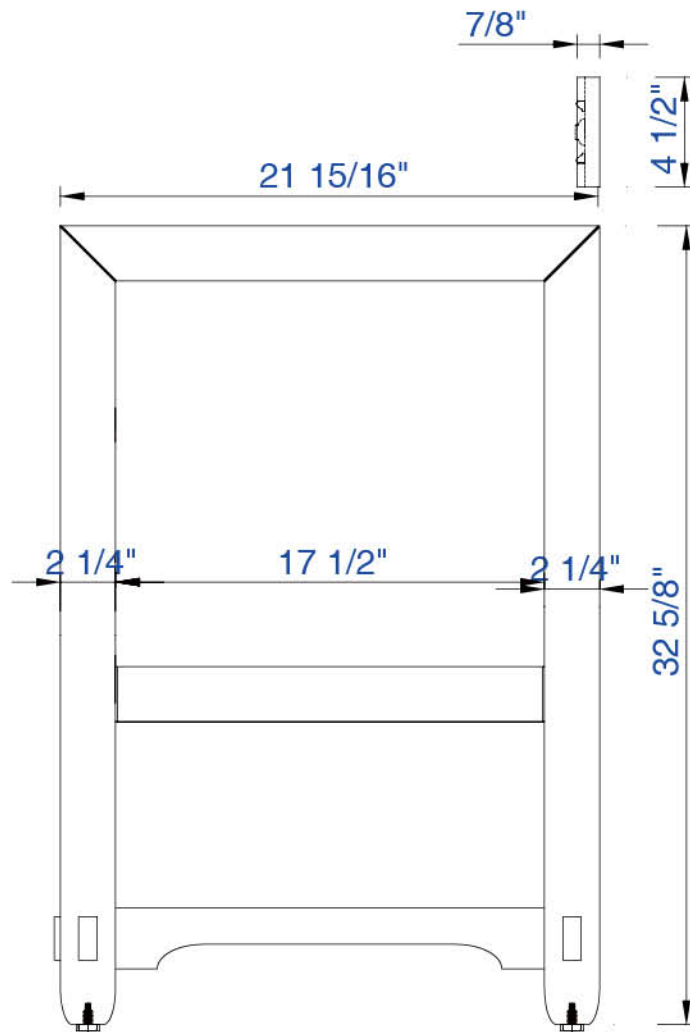

36"

Item Number:

500-V36-HON

JAMES MARTIN

VANITIES

Malibu 36" Cabinet

Diagrams with Dimensions  
page 02 of 03

NOTE ONE: Countertops are not shown in these diagrams. (Cabinet Only)

36"

Item Number:

500-V36-HON

JAMES MARTIN

VANITIES

Malibu 36" Cabinet

Diagrams with Dimensions  
page 03 of 03

NOTE ONE: Countertops are not shown in these diagrams. (Cabinet Only)

914mm

Item Number:  
500-V36-HON

JAMES MARTIN

VANITIES

Malibu 914mm Cabinet

Diagrams with Dimensions  
page 01 of 03

NOTE ONE: Countertops are not shown in these diagrams. (Cabinet Only)

NOTE TWO: Wood Backsplash (Shown) is designed for the molding detail to align with sinks in James Martin's Optional Countertops.

Customers' own countertops and sinks may align differently.

Please consult our website for Countertop Diagrams: [www.jamesmartinvanities.com](http://www.jamesmartinvanities.com)

914mm

Item Number:  
500-V36-HON