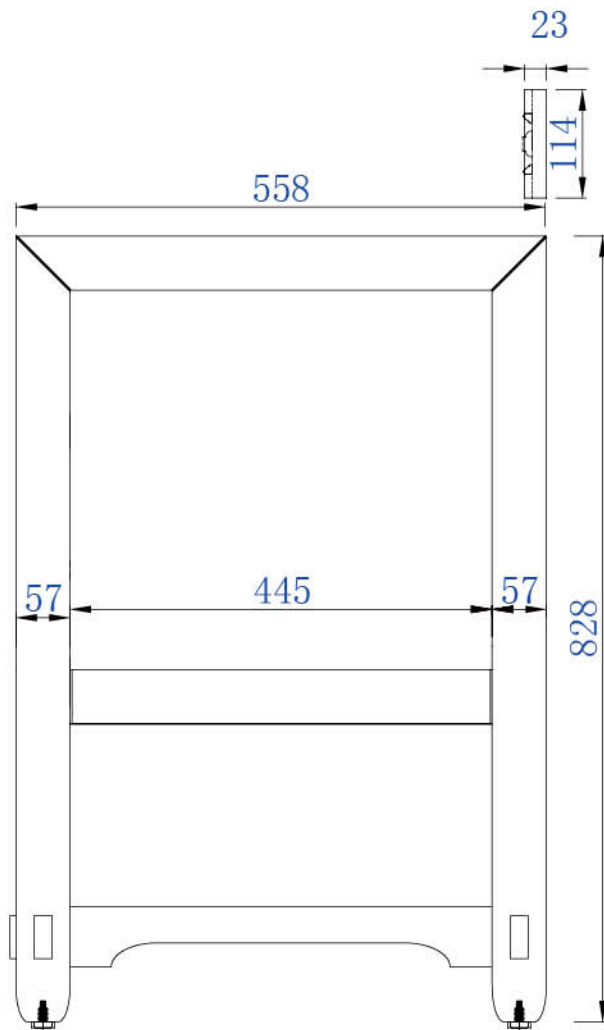

914mm

Item Number:  
500-V36-HON

JAMES MARTIN

VANITIES

Malibu 914mm Cabinet

Diagrams with Dimensions  
page 01 of 03

NOTE ONE: Countertops are not shown in these diagrams. (Cabinet Only)

NOTE TWO: Wood Backsplash (Shown) is designed for the molding detail to align with sinks in James Martin's Optional Countertops.

Customers' own countertops and sinks may align differently.

Please consult our website for Countertop Diagrams: [www.jamesmartinvanities.com](http://www.jamesmartinvanities.com)

914mm

Item Number:  
500-V36-HON

JAMES MARTIN

VANITIES

Malibu 914mm Cabinet

Diagrams with Dimensions  
page 02 of 03

NOTE ONE: Countertops are not shown in these diagrams. (Cabinet Only)

914mm

Item Number:  
500-V36-HON

JAMES MARTIN

VANITIES

Malibu 914mm Cabinet

Diagrams with Dimensions  
page 03 of 03

NOTE ONE: Countertops are not shown in these diagrams. (Cabinet Only)

NOTE TWO: Wood Backsplash (Shown) is designed for the molding detail to align with sinks in James Martin's Optional Countertops.