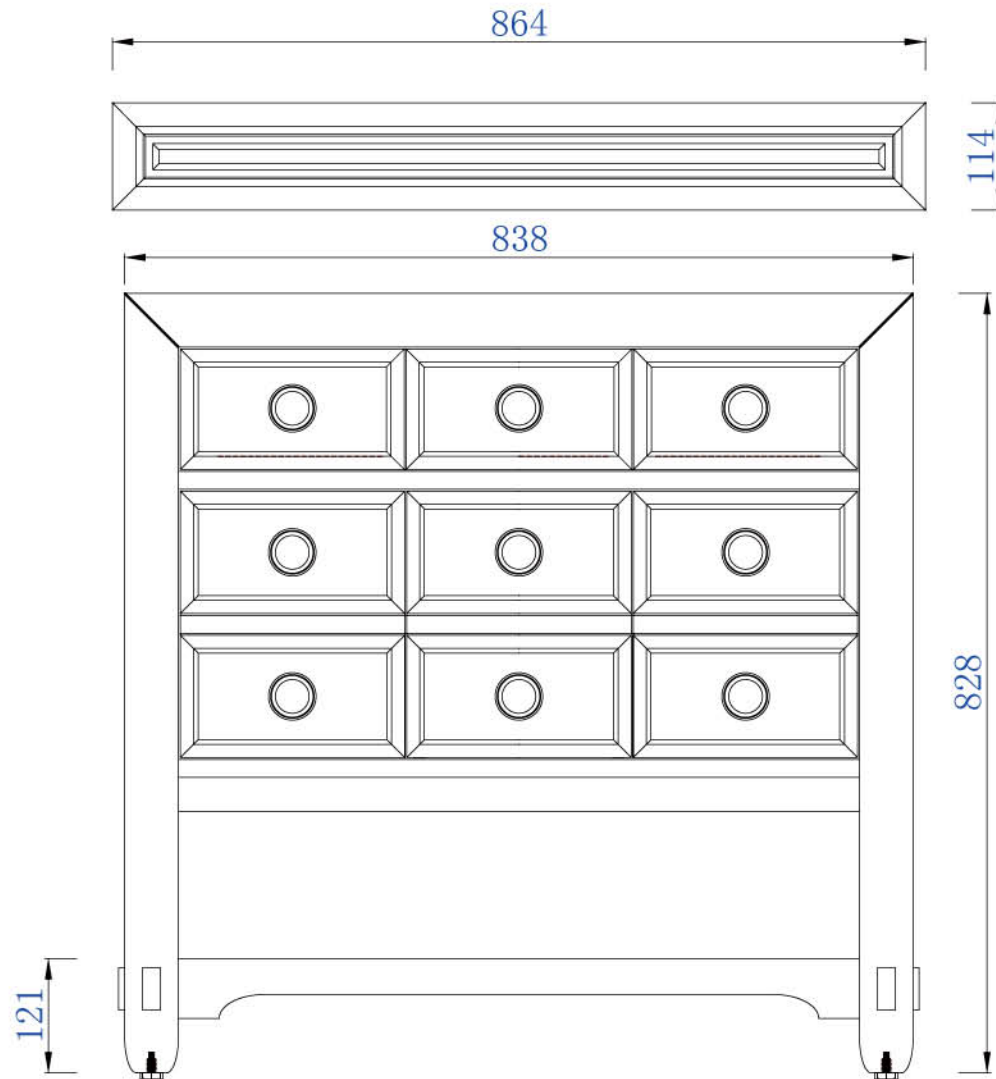

NOTE TWO: Wood Backsplash (Shown) is designed for the molding detail to align with sinks in James Martin's Optional Countertops.

Customers' own countertops and sinks may align differently.

Please consult our website for Countertop Diagrams: [www.jamesmartinvanities.com](http://www.jamesmartinvanities.com)

914mm

Item Number:  
500-V36-HON

JAMES MARTIN

VANITIES

Malibu 914mm Cabinet

Diagrams with Dimensions  
page 01 of 03

NOTE ONE: Countertops are not shown in these diagrams. (Cabinet Only)

NOTE TWO: Wood Backsplash (Shown) is designed for the molding detail to align with sinks in James Martin's Optional Countertops.

Customers' own countertops and sinks may align differently.

Please consult our website for Countertop Diagrams: [www.jamesmartinvanities.com](http://www.jamesmartinvanities.com)

914mm

Item Number:  
500-V36-HON

VANITIES

Malibu 914mm Cabinet

Diagrams with Dimensions  
page 03 of 03

NOTE ONE: Countertops are not shown in these diagrams. (Cabinet Only)

NOTE TWO: Wood Backsplash (Shown) is designed for the molding detail to align with sinks in James Martin's Optional Countertops.