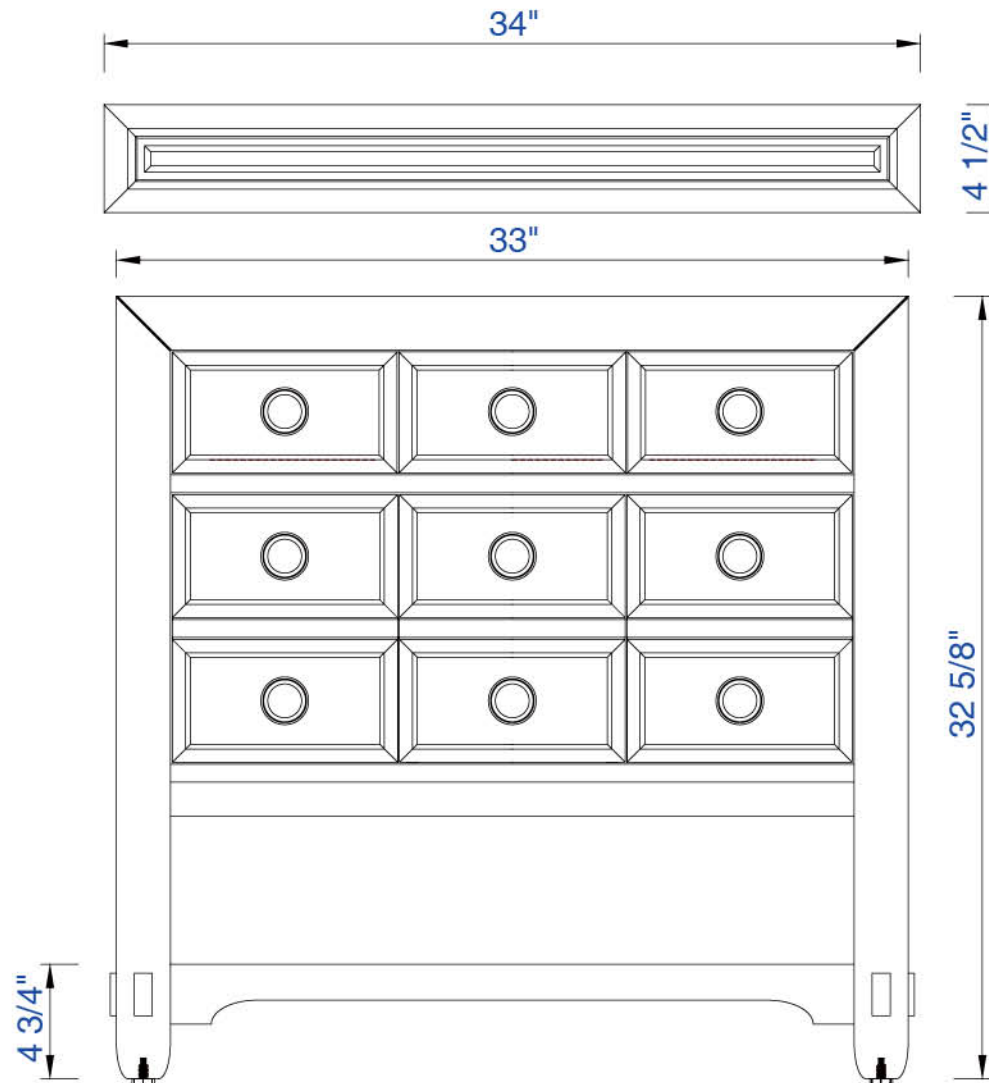

36"

Item Number:

500-V36-HON

JAMES MARTIN

VANITIES

Malibu 36" Cabinet

Diagrams with Dimensions  
page 01 of 03

NOTE ONE: Countertops are not shown in these diagrams. (Cabinet Only)

NOTE TWO: Wood Backsplash (Shown) is designed for the molding detail to align with sinks in James Martin's Optional Countertops.

Customers' own countertops and sinks may align differently.

Please consult our website for Countertop Diagrams: [www.jamesmartinvanities.com](http://www.jamesmartinvanities.com)

36"

Item Number:

500-V36-HON

JAMES MARTIN

VANITIES

Malibu 36" Cabinet

Diagrams with Dimensions  
page 02 of 03

NOTE ONE: Countertops are not shown in these diagrams. (Cabinet Only)

36"

Item Number:

500-V36-HON

JAMES MARTIN

VANITIES

Malibu 36" Cabinet

Diagrams with Dimensions  
page 03 of 03

NOTE ONE: Countertops are not shown in these diagrams. (Cabinet Only)