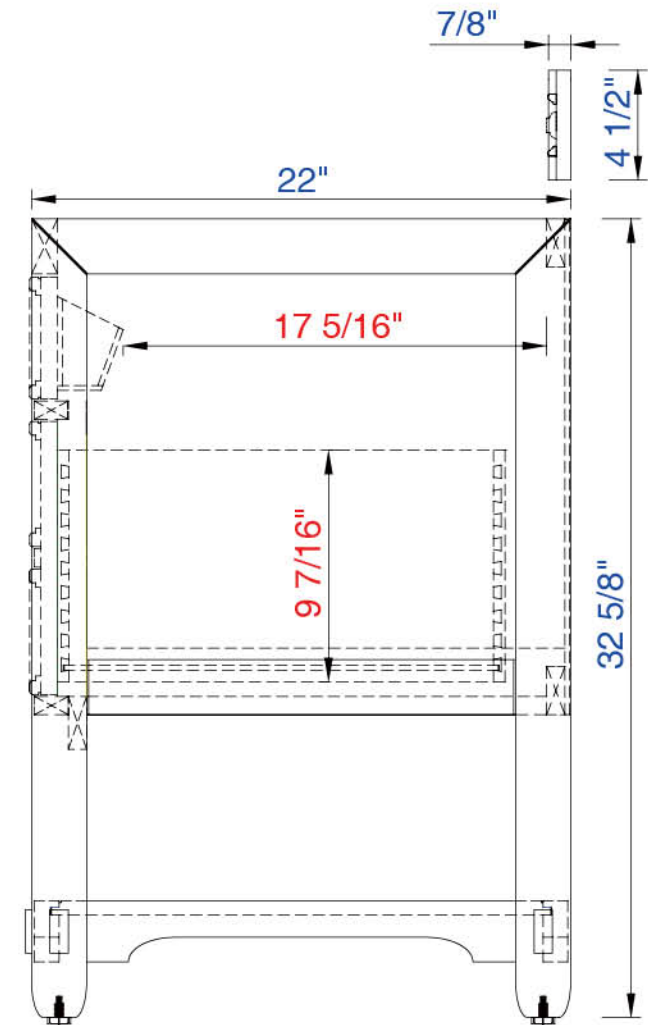

36"

Item Number:

500-V36-HON

JAMES MARTIN

VANITIES

Malibu 36" Cabinet

Diagrams with Dimensions  
page 02 of 03

NOTE ONE: Countertops are not shown in these diagrams. (Cabinet Only)

36"

Item Number:

500-V36-HON

JAMES MARTIN

VANITIES

Malibu 36" Cabinet

Diagrams with Dimensions  
page 03 of 03

NOTE ONE: Countertops are not shown in these diagrams. (Cabinet Only)

914mm

Item Number:  
500-V36-HON

JAMES MARTIN

VANITIES

Malibu 914mm Cabinet

Diagrams with Dimensions  
page 01 of 03

NOTE ONE: Countertops are not shown in these diagrams. (Cabinet Only)

NOTE TWO: Wood Backsplash (Shown) is designed for the molding detail to align with sinks in James Martin's Optional Countertops.

Customers' own countertops and sinks may align differently.

Please consult our website for Countertop Diagrams: [www.jamesmartinvanities.com](http://www.jamesmartinvanities.com)

914mm

Item Number:  
500-V36-HON