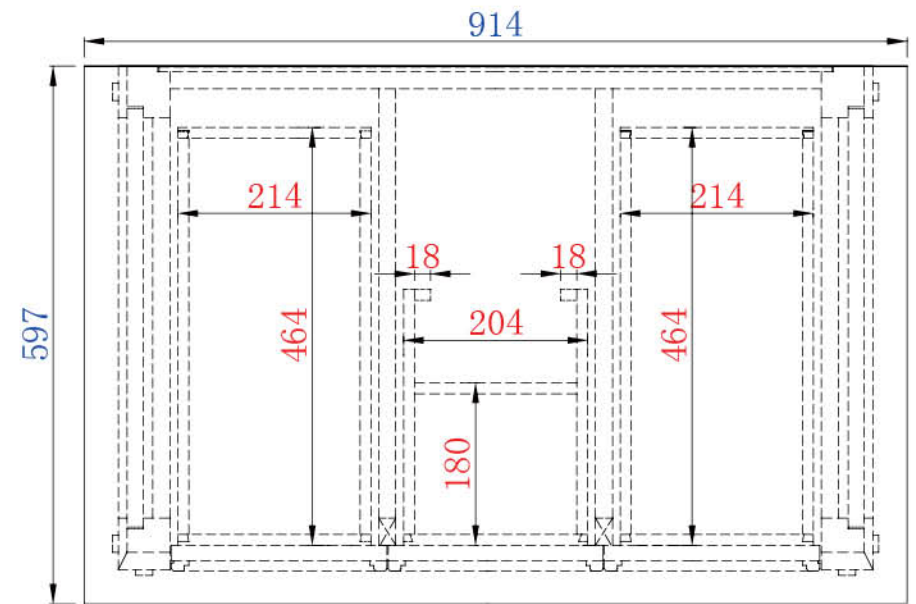

914mm

Item Number:  
500-V36-HON

JAMES MARTIN

VANITIES

Malibu 914mm Cabinet

Diagrams with Dimensions  
page 01 of 03

NOTE ONE: Countertops are not shown in these diagrams. (Cabinet Only)

NOTE TWO: Wood Backsplash (Shown) is designed for the molding detail to align with sinks in James Martin's Optional Countertops.

Customers' own countertops and sinks may align differently.

Please consult our website for Countertop Diagrams: [www.jamesmartinvanities.com](http://www.jamesmartinvanities.com)

914mm

Item Number:  
500-V36-HON

JAMES MARTIN

VANITIES

Malibu 914mm Cabinet

Diagrams with Dimensions  
page 02 of 03

NOTE ONE: Countertops are not shown in these diagrams. (Cabinet Only)

914mm

Item Number:  
500-V36-HON

JAMES MARTIN

VANITIES

Malibu 914mm Cabinet

Diagrams with Dimensions  
page 03 of 03

NOTE ONE: Countertops are not shown in these diagrams. (Cabinet Only)

NOTE TWO: Wood Backsplash (Shown) is designed for the molding detail to align with sinks in James Martin's Optional Countertops.