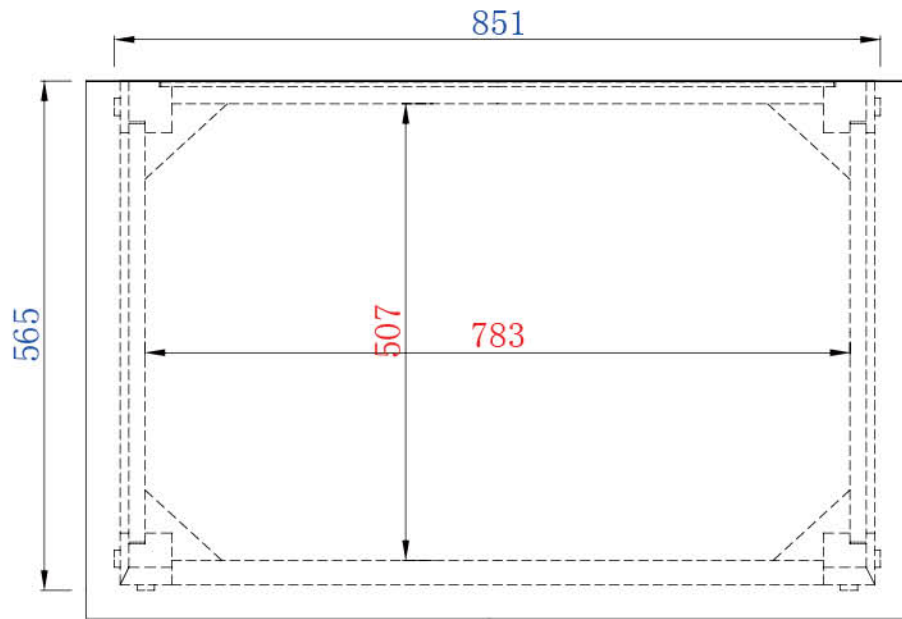

914mm

Item Number:  
500-V36-HON

JAMES MARTIN

VANITIES

Malibu 914mm Cabinet

Diagrams with Dimensions  
page 01 of 03

NOTE ONE: Countertops are not shown in these diagrams. (Cabinet Only)

NOTE TWO: Wood Backsplash (Shown) is designed for the molding detail to align with sinks in James Martin's Optional Countertops.

Customers' own countertops and sinks may align differently.

Please consult our website for Countertop Diagrams: [www.jamesmartinvanities.com](http://www.jamesmartinvanities.com)

914mm

Item Number:  
500-V36-HON

JAMES MARTIN

VANITIES

Malibu 914mm Cabinet

Diagrams with Dimensions  
page 02 of 03

NOTE ONE: Countertops are not shown in these diagrams. (Cabinet Only)

914mm

Item Number:  
500-V36-HON

JAMES MARTIN

VANITIES

Malibu 914mm Cabinet

Diagrams with Dimensions  
page 03 of 03

NOTE ONE: Countertops are not shown in these diagrams. (Cabinet Only)

NOTE TWO: Wood Backsplash (Shown) is designed for the molding detail to align with sinks in James Martin's Optional Countertops.