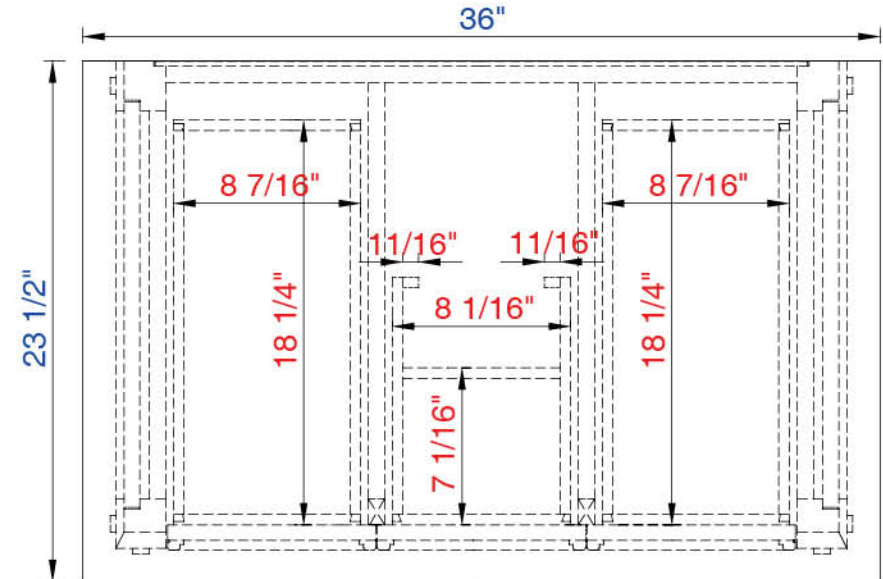

36"

Item Number:

500-V36-HON

JAMES MARTIN

VANITIES

Malibu 36" Cabinet

Diagrams with Dimensions  
page 01 of 03

NOTE ONE: Countertops are not shown in these diagrams. (Cabinet Only)

36"

Item Number:

500-V36-HON

JAMES MARTIN

VANITIES

Malibu 36" Cabinet

Diagrams with Dimensions  
page 02 of 03

NOTE ONE: Countertops are not shown in these diagrams. (Cabinet Only)

36"

Item Number:

500-V36-HON

JAMES MARTIN

VANITIES

Malibu 36" Cabinet

Diagrams with Dimensions  
page 03 of 03

NOTE ONE: Countertops are not shown in these diagrams. (Cabinet Only)

914mm

Item Number:  
500-V36-HON

JAMES MARTIN

VANITIES

Malibu 914mm Cabinet

Diagrams with Dimensions  
page 01 of 03

NOTE ONE: Countertops are not shown in these diagrams. (Cabinet Only)

NOTE TWO: Wood Backsplash (Shown) is designed for the molding detail to align with sinks in James Martin's Optional Countertops.