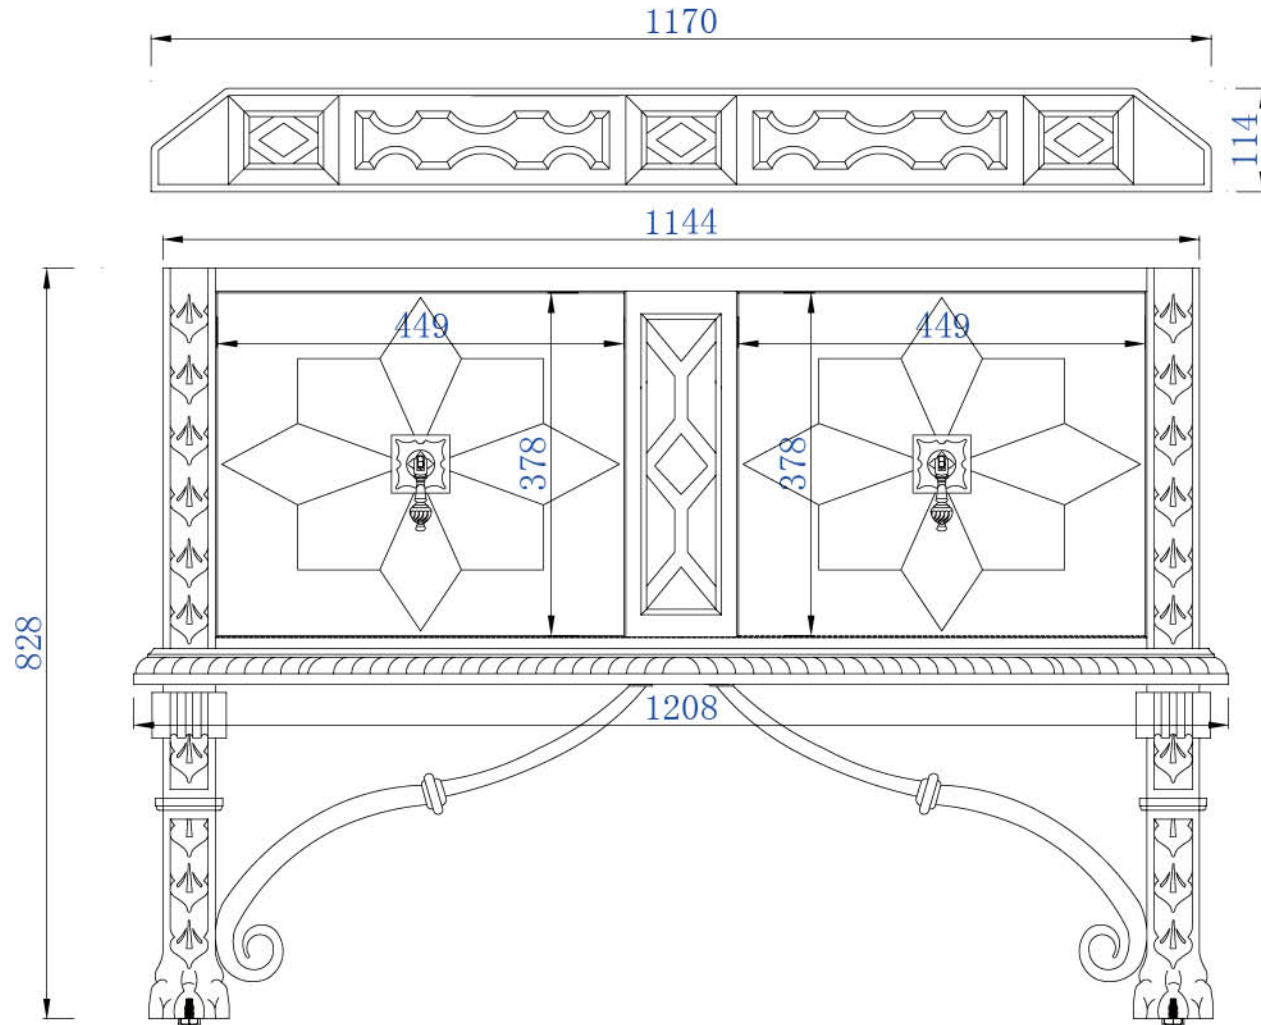

NOTE TWO: Wood Backsplash (Shown) is designed for the molding detail to align with sinks in James Martin's Optional Countertops.

Customers' own countertops and sinks may align differently.

Please consult our website for Countertop Diagrams: [www.jamesmartinvanities.com](http://www.jamesmartinvanities.com)

1220mm

Item Number:  
150-V48-ANW

JAMES MARTIN

VANITIES

Balmoral 1220mm Cabinet

Diagrams with Dimensions  
page 01 of 03

NOTE ONE: Countertops are not shown in these diagrams. (Cabinet Only)

NOTE TWO: Wood Backsplash (Shown) is designed for the molding detail to align with sinks in James Martin's Optional Countertops.

Customers' own countertops and sinks may align differently.

Please consult our website for Countertop Diagrams: [www.jamesmartinvanities.com](http://www.jamesmartinvanities.com)

1220mm

Item Number:  
150-V48-ANW

JAMES MARTIN

VANITIES

Balmoral 1220mm Cabinet

Diagrams with Dimensions  
page 02 of 03

NOTE ONE: Countertops are not shown in these diagrams. (Cabinet Only)

1220mm

Item Number:  
150-V48-ANW

JAMES MARTIN