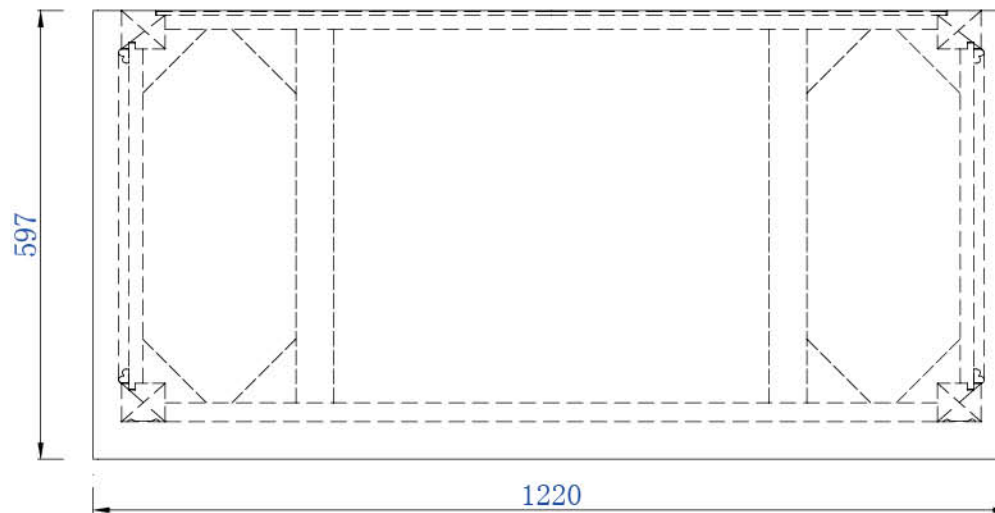

NOTE TWO: Wood Backsplash (Shown) is designed for the molding detail to align with sinks in James Martin's Optional Countertops.

Customers' own countertops and sinks may align differently.

Please consult our website for Countertop Diagrams: [www.jamesmartinvanities.com](http://www.jamesmartinvanities.com)

1220mm

Item Number:  
150-V48-ANW

JAMES MARTIN

VANITIES

Balmoral 1220mm Cabinet

Diagrams with Dimensions  
page 01 of 03

NOTE ONE: Countertops are not shown in these diagrams. (Cabinet Only)

NOTE TWO: Wood Backsplash (Shown) is designed for the molding detail to align with sinks in James Martin's Optional Countertops.

Customers' own countertops and sinks may align differently.

Please consult our website for Countertop Diagrams: [www.jamesmartinvanities.com](http://www.jamesmartinvanities.com)

1220mm

Item Number:  
150-V48-ANW

JAMES MARTIN

VANITIES

Balmoral 1220mm Cabinet

Diagrams with Dimensions  
page 02 of 03

NOTE ONE: Countertops are not shown in these diagrams. (Cabinet Only)

1220mm

Item Number:  
150-V48-ANW

JAMES MARTIN