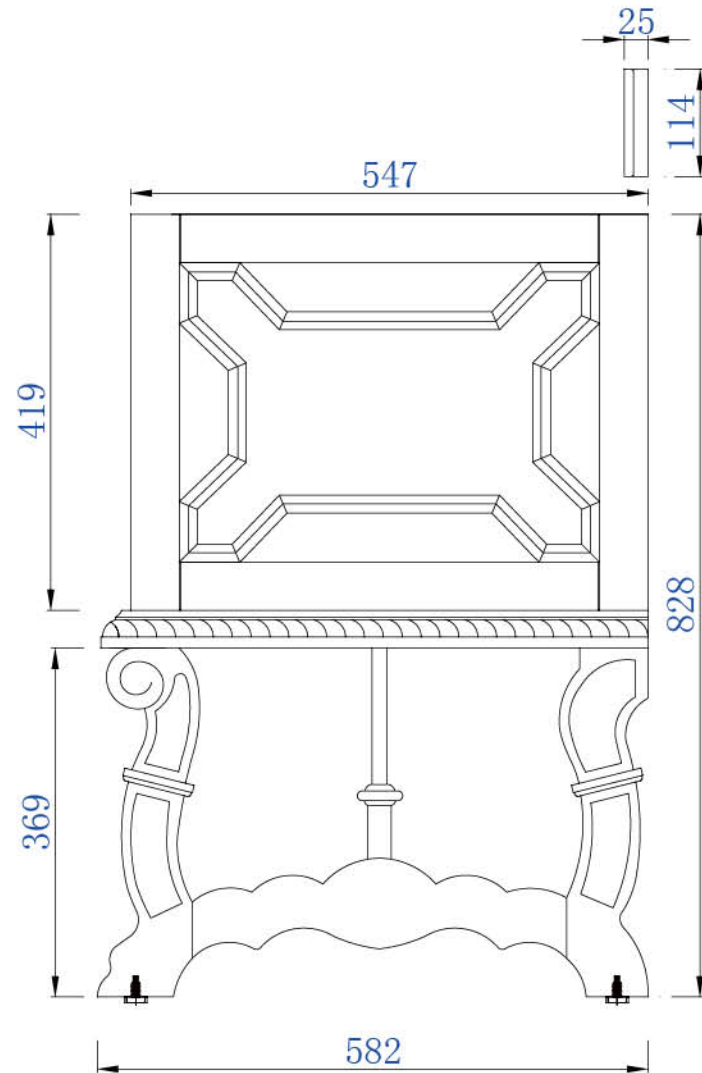

1220mm

Item Number:  
150-V48-ANW

JAMES MARTIN

VANITIES

Balmoral 1220mm Cabinet

Diagrams with Dimensions  
page 01 of 03

NOTE ONE: Countertops are not shown in these diagrams. (Cabinet Only)

NOTE TWO: Wood Backsplash (Shown) is designed for the molding detail to align with sinks in James Martin's Optional Countertops.

Customers' own countertops and sinks may align differently.

Please consult our website for Countertop Diagrams: [www.jamesmartinvanities.com](http://www.jamesmartinvanities.com)

1220mm

Item Number:  
150-V48-ANW

JAMES MARTIN

VANITIES

Balmoral 1220mm Cabinet

Diagrams with Dimensions  
page 02 of 03

NOTE ONE: Countertops are not shown in these diagrams. (Cabinet Only)

1220mm

Item Number:  
150-V48-ANW

JAMES MARTIN

VANITIES

Balmoral 1220mm Cabinet

Diagrams with Dimensions  
page 03 of 03

NOTE ONE: Countertops are not shown in these diagrams. (Cabinet Only)

NOTE TWO: Wood Backsplash (Shown) is designed for the molding detail to align with sinks in James Martin's Optional Countertops.