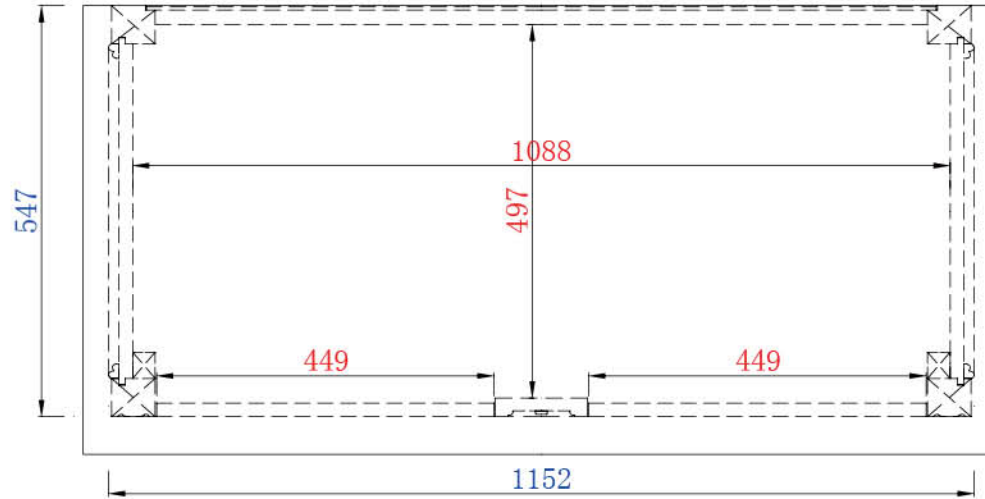

1220mm

Item Number:  
150-V48-ANW

JAMES MARTIN

VANITIES

Balmoral 1220mm Cabinet

Diagrams with Dimensions  
page 01 of 03

NOTE ONE: Countertops are not shown in these diagrams. (Cabinet Only)

NOTE TWO: Wood Backsplash (Shown) is designed for the molding detail to align with sinks in James Martin's Optional Countertops.

Customers' own countertops and sinks may align differently.

Please consult our website for Countertop Diagrams: [www.jamesmartinvanities.com](http://www.jamesmartinvanities.com)

1220mm

Item Number:  
150-V48-ANW

JAMES MARTIN

VANITIES

Balmoral 1220mm Cabinet

Diagrams with Dimensions  
page 02 of 03

NOTE ONE: Countertops are not shown in these diagrams. (Cabinet Only)

1220mm

Item Number:  
150-V48-ANW

JAMES MARTIN

VANITIES

Balmoral 1220mm Cabinet

Diagrams with Dimensions  
page 03 of 03

NOTE ONE: Countertops are not shown in these diagrams. (Cabinet Only)

NOTE TWO: Wood Backsplash (Shown) is designed for the molding detail to align with sinks in James Martin's Optional Countertops.