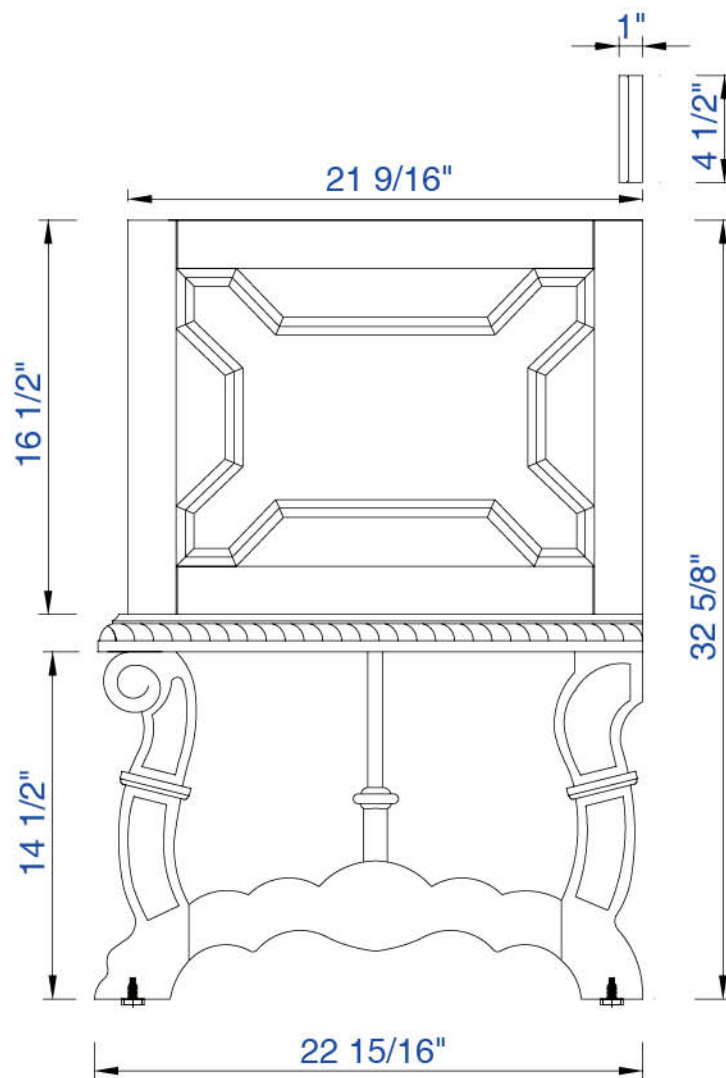

48"

Item Number:

150-V48-ANW

JAMES MARTIN

VANITIES

Balmoral 48" Cabinet

Diagrams with Dimensions  
page 02 of 03

NOTE ONE: Countertops are not shown in these diagrams. (Cabinet Only)

48"

Item Number:

150-V48-ANW

JAMES MARTIN

VANITIES

Balmoral 48" Cabinet

Diagrams with Dimensions  
page 03 of 03

NOTE ONE: Countertops are not shown in these diagrams. (Cabinet Only)

1220mm

Item Number:  
150-V48-ANW

JAMES MARTIN

VANITIES

Balmoral 1220mm Cabinet

Diagrams with Dimensions  
page 01 of 03

NOTE ONE: Countertops are not shown in these diagrams. (Cabinet Only)

NOTE TWO: Wood Backsplash (Shown) is designed for the molding detail to align with sinks in James Martin's Optional Countertops.

Customers' own countertops and sinks may align differently.

Please consult our website for Countertop Diagrams: [www.jamesmartinvanities.com](http://www.jamesmartinvanities.com)

1220mm

Item Number:  
150-V48-ANW