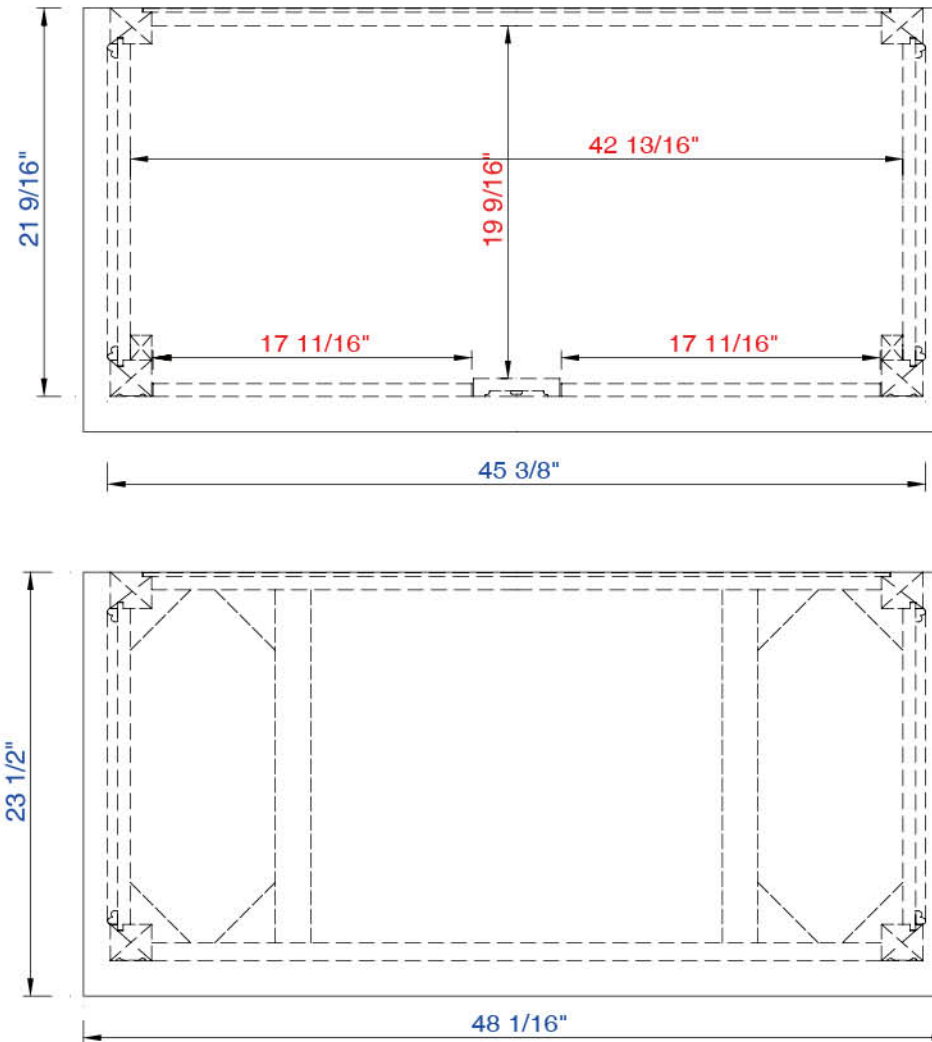

48"

Item Number:

150-V48-ANW

JAMES MARTIN

VANITIES

Balmoral 48" Cabinet

Diagrams with Dimensions  
page 01 of 03

NOTE ONE: Countertops are not shown in these diagrams. (Cabinet Only)

48"

Item Number:

150-V48-ANW

JAMES MARTIN

VANITIES

Balmoral 48" Cabinet

Diagrams with Dimensions  
page 02 of 03

NOTE ONE: Countertops are not shown in these diagrams. (Cabinet Only)

48"

Item Number:

150-V48-ANW

JAMES MARTIN

VANITIES

Balmoral 48" Cabinet

Diagrams with Dimensions  
page 03 of 03

NOTE ONE: Countertops are not shown in these diagrams. (Cabinet Only)

Customers' own countertops and sinks may align differently.

Please consult our website for Countertop Diagrams: [www.jamesmartinvanities.com](http://www.jamesmartinvanities.com)

1220mm

Item Number:  
150-V48-ANW