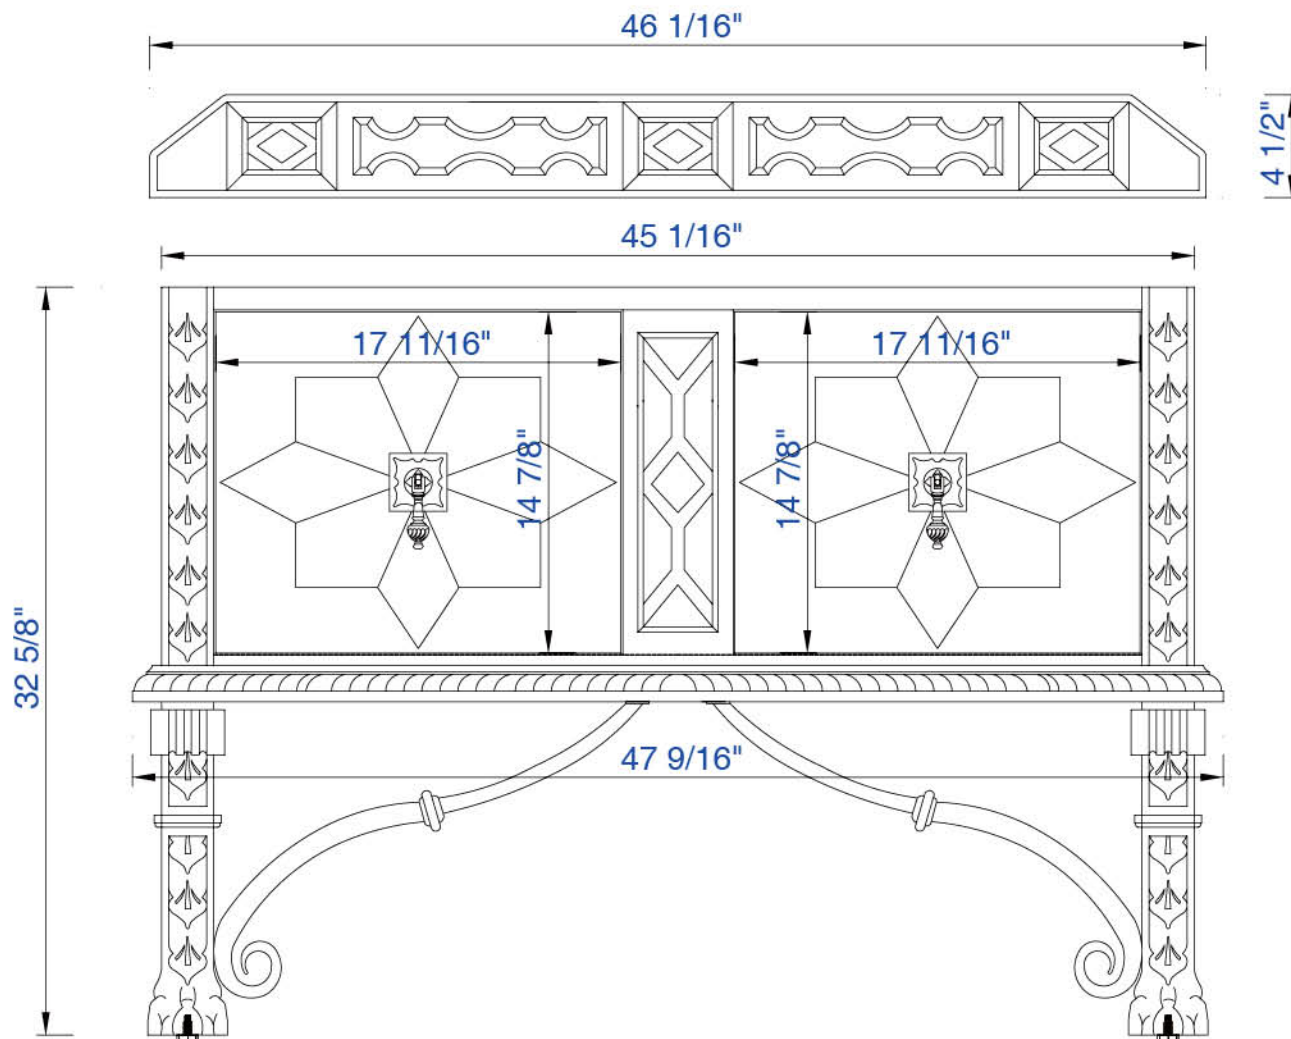

48"

Item Number:

150-V48-ANW

JAMES MARTIN

VANITIES

Balmoral 48" Cabinet

Diagrams with Dimensions  
page 01 of 03

NOTE ONE: Countertops are not shown in these diagrams. (Cabinet Only)

NOTE TWO: Wood Backsplash (Shown) is designed for the molding detail to align with sinks in James Martin's Optional Countertops.

Customers' own countertops and sinks may align differently.

Please consult our website for Countertop Diagrams: [www.jamesmartinvanities.com](http://www.jamesmartinvanities.com)

48"

Item Number:

150-V48-ANW

JAMES MARTIN

VANITIES

Balmoral 48" Cabinet

Diagrams with Dimensions  
page 02 of 03

NOTE ONE: Countertops are not shown in these diagrams. (Cabinet Only)

48"

Item Number:

150-V48-ANW

JAMES MARTIN

VANITIES

Balmoral 48" Cabinet

Diagrams with Dimensions  
page 03 of 03

NOTE ONE: Countertops are not shown in these diagrams. (Cabinet Only)