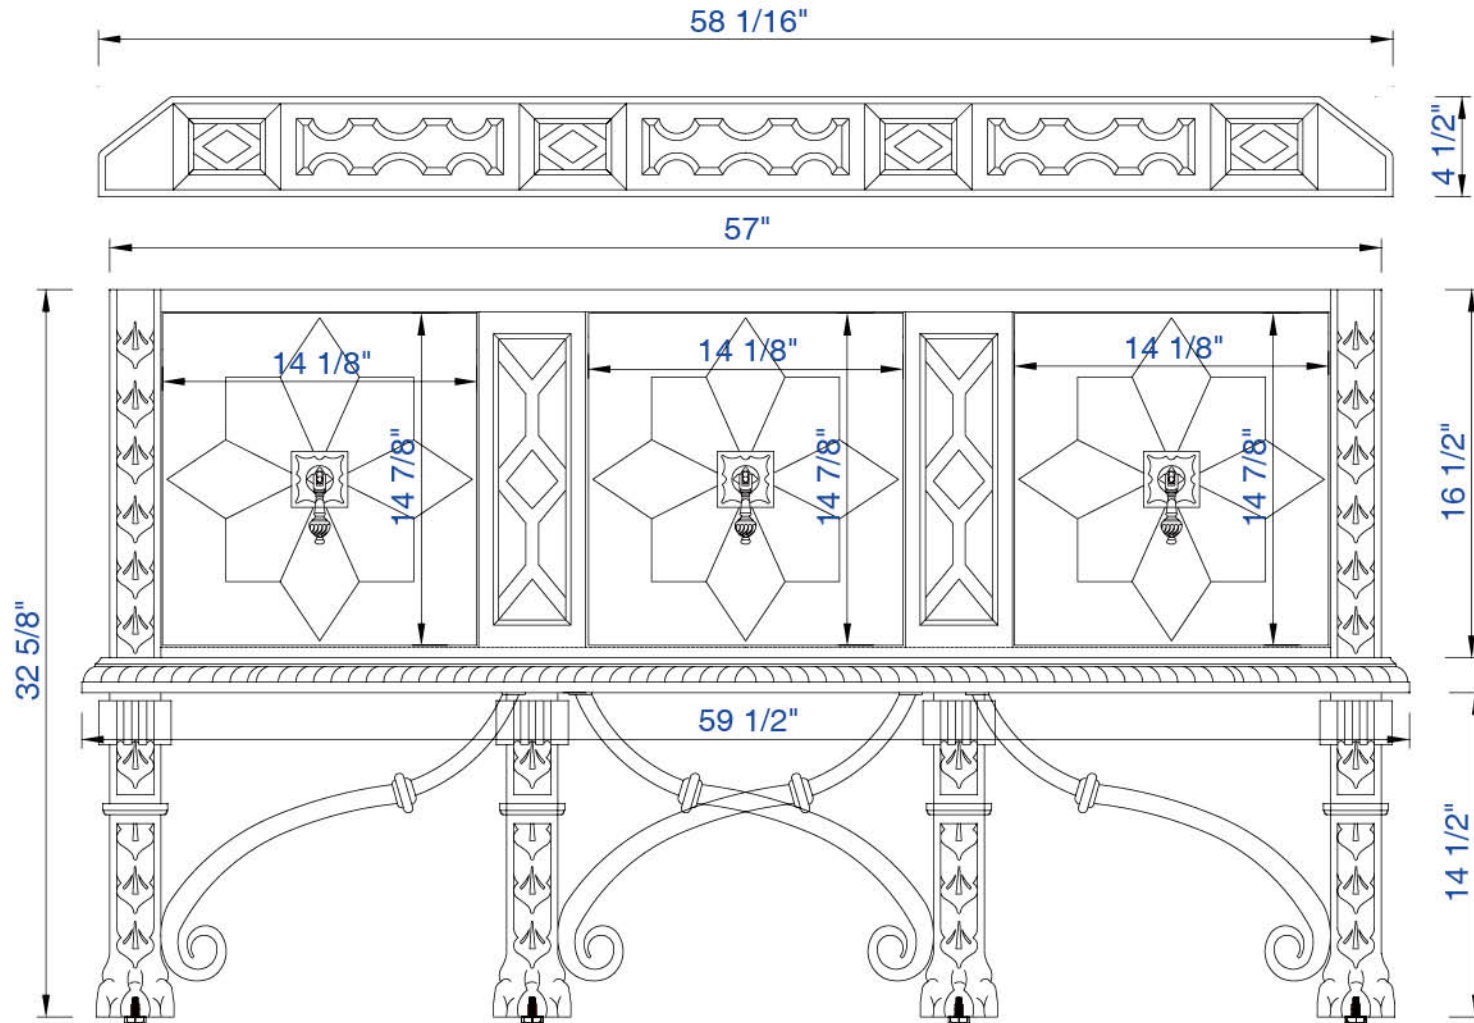

60" S

Item Number:

150-V60S-ANW

JAMES MARTIN

VANITIES

Brookfield 60" Cabinet

Diagrams with Dimensions  
page 01 of 03

NOTE ONE: Countertops are not shown in these diagrams. (Cabinet Only)

NOTE TWO: Wood Backsplash (Shown) is designed for the molding detail to align with sinks in James Martin's Optional Countertops.

Customers' own countertops and sinks may align differently.

Please consult our website for Countertop Diagrams: [www.jamesmartinvanities.com](http://www.jamesmartinvanities.com)

60" S

Item Number:

150-V60S-ANW

JAMES MARTIN

VANITIES

Brookfield 60" Cabinet

Diagrams with Dimensions  
page 02 of 03

NOTE ONE: Countertops are not shown in these diagrams. (Cabinet Only)

60" S

Item Number:  
150-V60S-ANW

JAMES MARTIN

VANITIES

Brookfield 60" Cabinet

Diagrams with Dimensions  
page 03 of 03

NOTE ONE: Countertops are not shown in these diagrams. (Cabinet Only)

NOTE TWO: Wood Backsplash (Shown) is designed for the molding detail to align with sinks in James Martin's Optional Countertops.