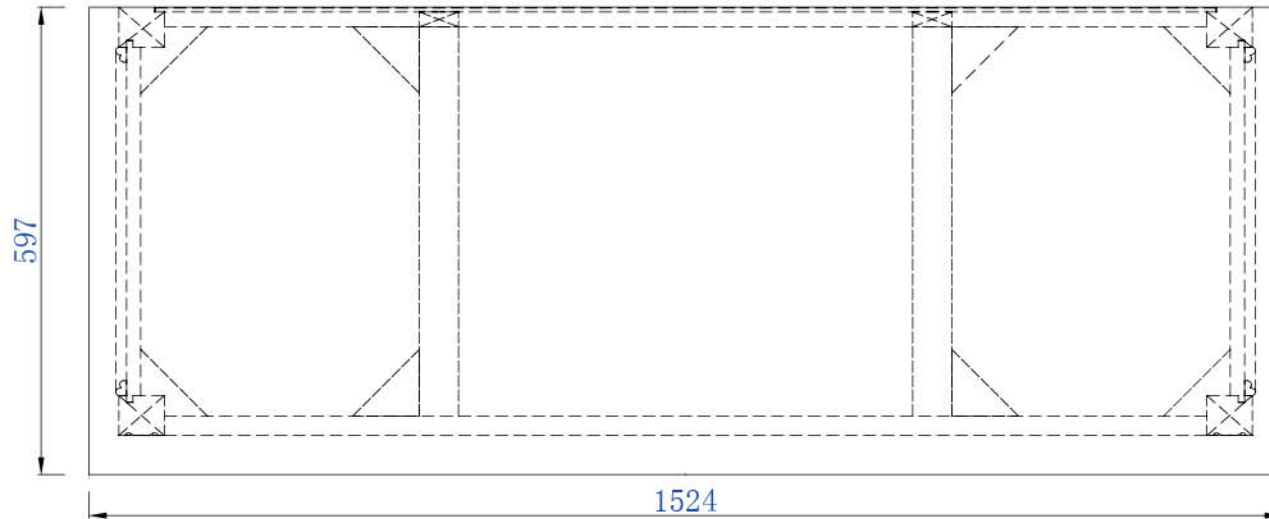

JAMES MARTIN

VANITIES

Balmoral 1524mm Cabinet

Diagrams with Dimensions  
page 01 of 03

**NOTE ONE:** Countertops are not shown in these diagrams. (Cabinet Only)

**NOTE TWO:** Wood Backsplash (Shown) is designed for the molding detail to align with sinks in James Martin's Optional Countertops.

Customers' own countertops and sinks may align differently.

Please consult our website for Countertop Diagrams: [www.jamesmartinvanities.com](http://www.jamesmartinvanities.com)

1524mm

Item Number:

150-V60S-ANW

JAMES MARTIN

VANITIES

Balmoral 1524mm Cabinet

Diagrams with Dimensions  
page 02 of 03

NOTE ONE: Countertops are not shown in these diagrams. (Cabinet Only)

1524mm

Item Number:

150-V60S-ANW

JAMES MARTIN

VANITIES

Balmoral 1524mm Cabinet

Diagrams with Dimensions  
page 03 of 03

NOTE ONE: Countertops are not shown in these diagrams. (Cabinet Only)

NOTE TWO: Wood Backsplash (Shown) is designed for the molding detail to align with sinks in James Martin's Optional Countertops.