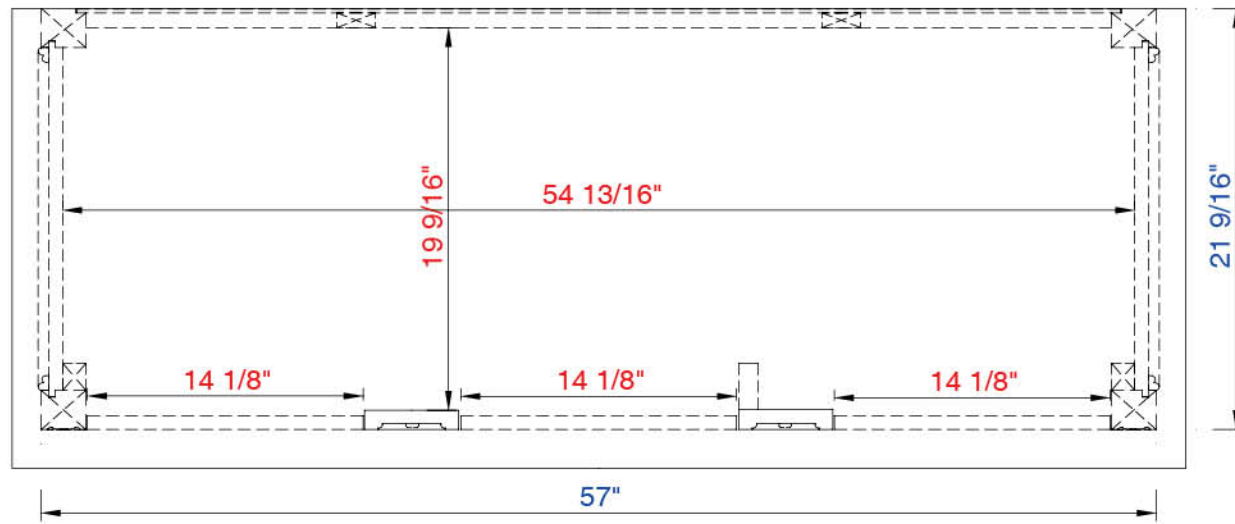

NOTE TWO: Wood Backsplash (Shown) is designed for the molding detail to align with sinks in James Martin's Optional Countertops.

Customers' own countertops and sinks may align differently.

Please consult our website for Countertop Diagrams: [www.jamesmartinvanities.com](http://www.jamesmartinvanities.com)

60" S

Item Number:

150-V60S-ANW

JAMES MARTIN

VANITIES

Brookfield 60" Cabinet

Diagrams with Dimensions  
page 02 of 03

NOTE ONE: Countertops are not shown in these diagrams. (Cabinet Only)

60" S

Item Number:  
150-V60S-ANW

JAMES MARTIN

VANITIES

Brookfield 60" Cabinet

Diagrams with Dimensions  
page 03 of 03

NOTE ONE: Countertops are not shown in these diagrams. (Cabinet Only)

NOTE TWO: Wood Backsplash (Shown) is designed for the molding detail to align with sinks in James Martin's Optional Countertops.

Customers' own countertops and sinks may align differently.

Please consult our website for Countertop Diagrams: [www.jamesmartinvanities.com](http://www.jamesmartinvanities.com)

1524mm

Item Number:

150-V60S-ANW