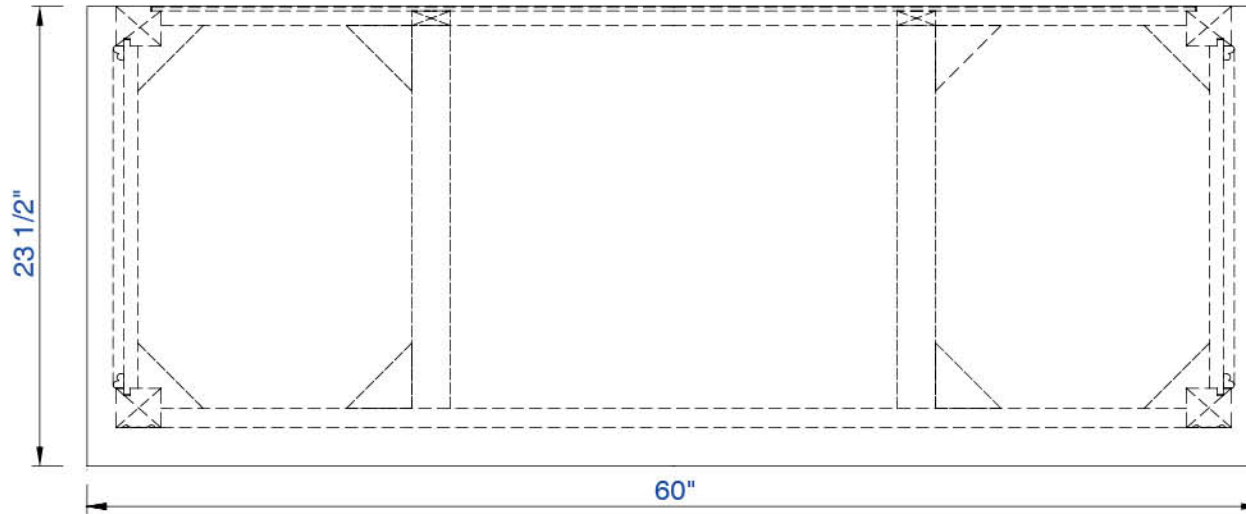

NOTE TWO: Wood Backsplash (Shown) is designed for the molding detail to align with sinks in James Martin's Optional Countertops.

Customers' own countertops and sinks may align differently.

Please consult our website for Countertop Diagrams: [www.jamesmartinvanities.com](http://www.jamesmartinvanities.com)

60" S

Item Number:

150-V60S-ANW

JAMES MARTIN

VANITIES

Brookfield 60" Cabinet

Diagrams with Dimensions  
page 02 of 03

NOTE ONE: Countertops are not shown in these diagrams. (Cabinet Only)

60" S

Item Number:  
150-V60S-ANW

JAMES MARTIN

VANITIES

Brookfield 60" Cabinet

Diagrams with Dimensions  
page 03 of 03

NOTE ONE: Countertops are not shown in these diagrams. (Cabinet Only)

NOTE TWO: Wood Backsplash (Shown) is designed for the molding detail to align with sinks in James Martin's Optional Countertops.

Customers' own countertops and sinks may align differently.

Please consult our website for Countertop Diagrams: [www.jamesmartinvanities.com](http://www.jamesmartinvanities.com)

1524mm

Item Number:

150-V60S-ANW