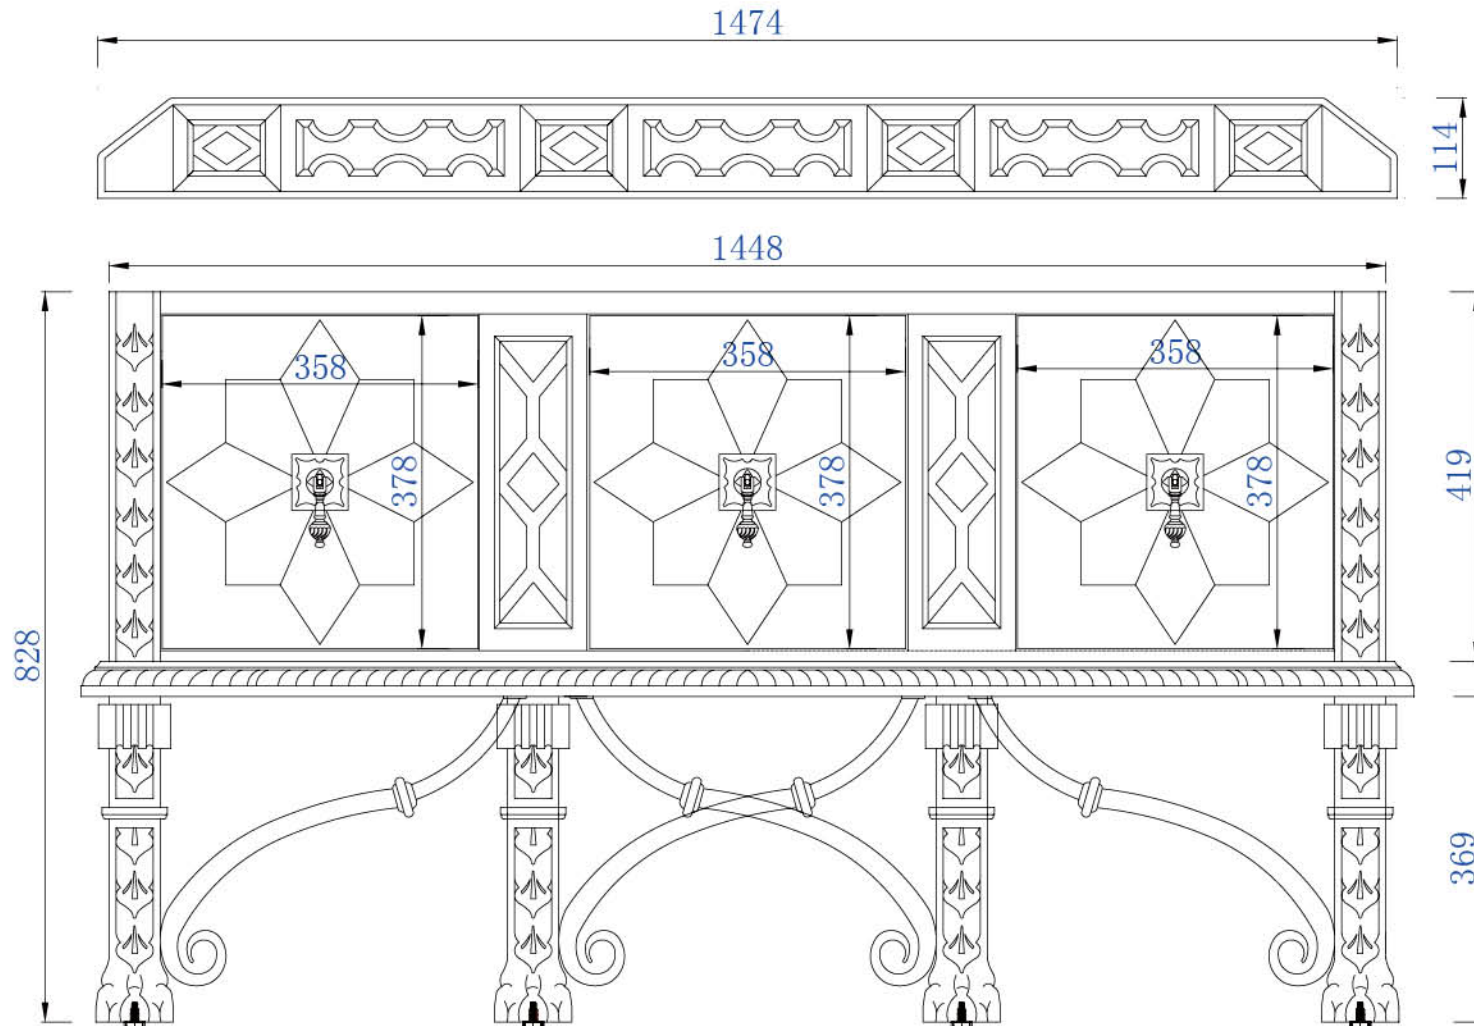

60" S

Item Number:  
150-V60S-ANW

JAMES MARTIN

VANITIES

Brookfield 60" Cabinet

Diagrams with Dimensions  
page 03 of 03

NOTE ONE: Countertops are not shown in these diagrams. (Cabinet Only)

NOTE TWO: Wood Backsplash (Shown) is designed for the molding detail to align with sinks in James Martin's Optional Countertops.

Customers' own countertops and sinks may align differently.

Please consult our website for Countertop Diagrams: [www.jamesmartinvanities.com](http://www.jamesmartinvanities.com)

1524mm

Item Number:

150-V60S-ANW

JAMES MARTIN

VANITIES

Balmoral 1524mm Cabinet

Diagrams with Dimensions  
page 01 of 03

**NOTE ONE:** Countertops are not shown in these diagrams. (Cabinet Only)

**NOTE TWO:** Wood Backsplash (Shown) is designed for the molding detail to align with sinks in James Martin's Optional Countertops.