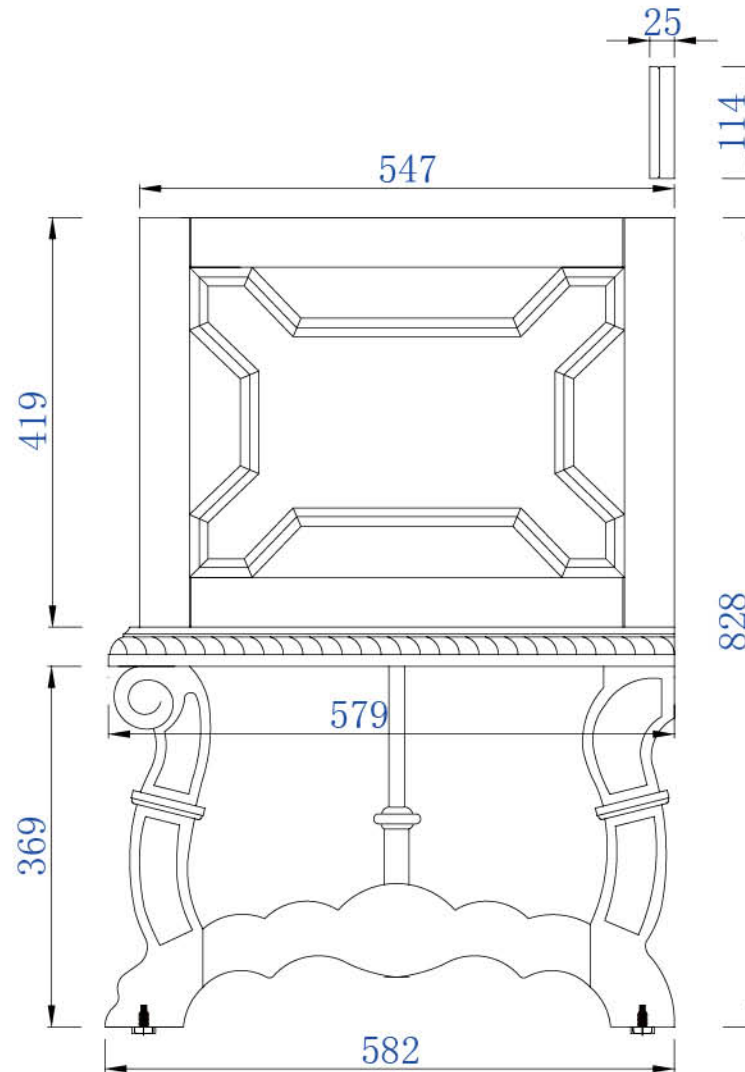

JAMES MARTIN

VANITIES

Balmoral 1524mm Cabinet

Diagrams with Dimensions  
page 01 of 03

**NOTE ONE:** Countertops are not shown in these diagrams. (Cabinet Only)

**NOTE TWO:** Wood Backsplash (Shown) is designed for the molding detail to align with sinks in James Martin's Optional Countertops.

Customers' own countertops and sinks may align differently.

Please consult our website for Countertop Diagrams: [www.jamesmartinvanities.com](http://www.jamesmartinvanities.com)

1524mm

Item Number:

150-V60S-ANW

JAMES MARTIN

VANITIES

Balmoral 1524mm Cabinet

Diagrams with Dimensions  
page 02 of 03

NOTE ONE: Countertops are not shown in these diagrams. (Cabinet Only)

1524mm

Item Number:

150-V60S-ANW

JAMES MARTIN

VANITIES

Balmoral 1524mm Cabinet

Diagrams with Dimensions  
page 03 of 03

NOTE ONE: Countertops are not shown in these diagrams. (Cabinet Only)

NOTE TWO: Wood Backsplash (Shown) is designed for the molding detail to align with sinks in James Martin's Optional Countertops.