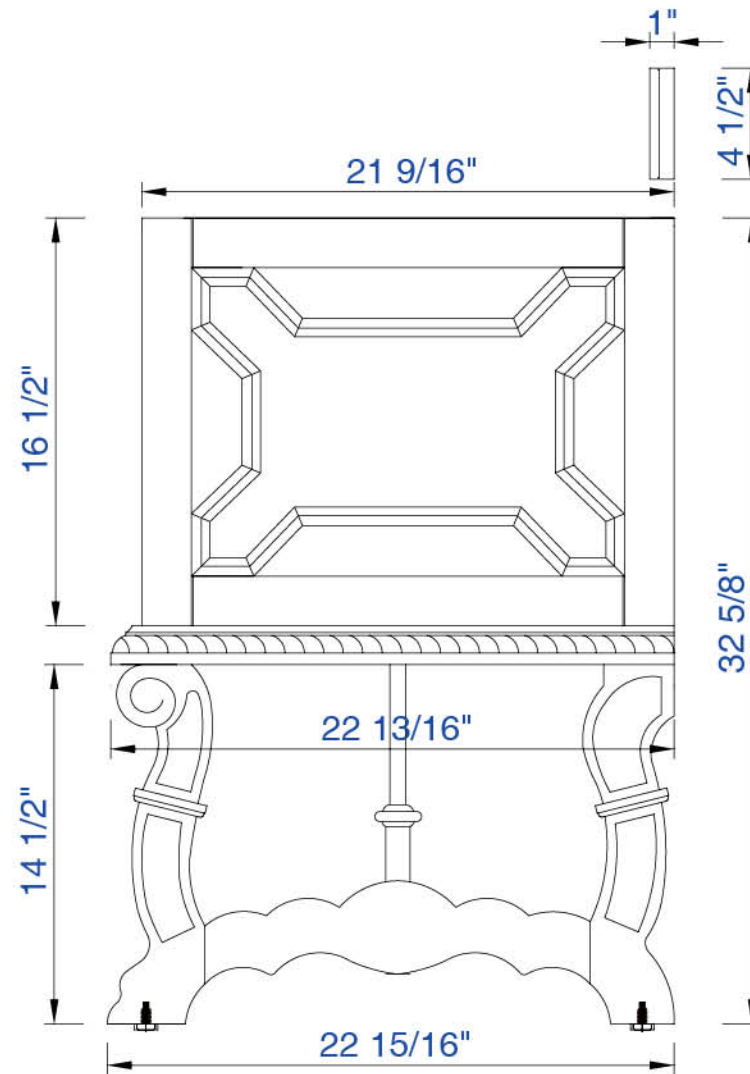

60" S

Item Number:  
150-V60S-ANW

JAMES MARTIN

VANITIES

Brookfield 60" Cabinet

Diagrams with Dimensions  
page 03 of 03

NOTE ONE: Countertops are not shown in these diagrams. (Cabinet Only)

NOTE TWO: Wood Backsplash (Shown) is designed for the molding detail to align with sinks in James Martin's Optional Countertops.

Customers' own countertops and sinks may align differently.

Please consult our website for Countertop Diagrams: [www.jamesmartinvanities.com](http://www.jamesmartinvanities.com)

1524mm

Item Number:

150-V60S-ANW

JAMES MARTIN

VANITIES

Balmoral 1524mm Cabinet

Diagrams with Dimensions  
page 02 of 03

NOTE ONE: Countertops are not shown in these diagrams. (Cabinet Only)

1524mm

Item Number:

150-V60S-ANW