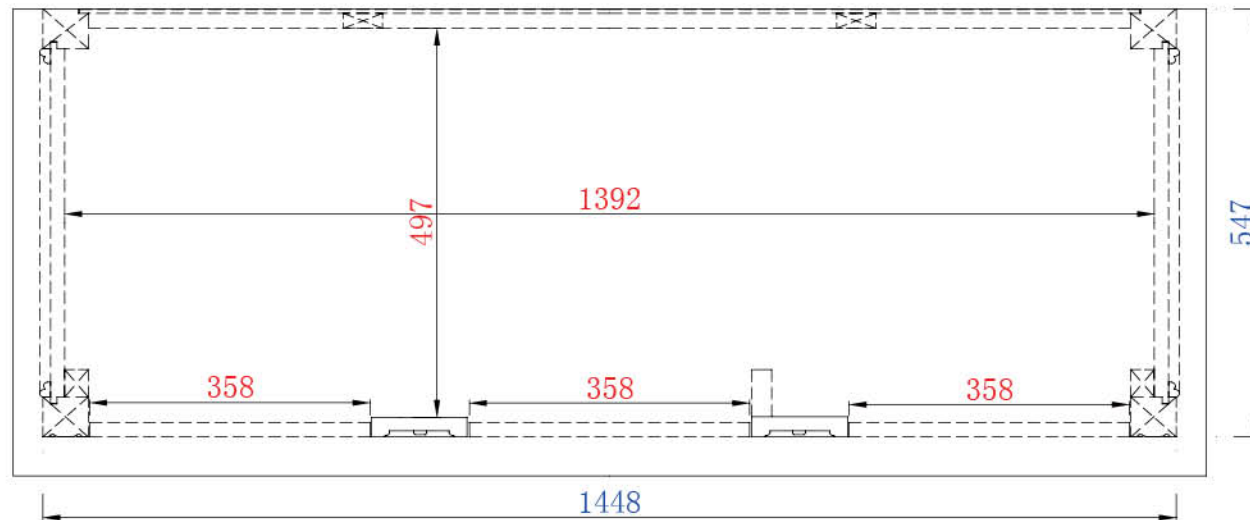

JAMES MARTIN

VANITIES

Balmoral 1524mm Cabinet

Diagrams with Dimensions  
page 01 of 03

**NOTE ONE:** Countertops are not shown in these diagrams. (Cabinet Only)

**NOTE TWO:** Wood Backsplash (Shown) is designed for the molding detail to align with sinks in James Martin's Optional Countertops.

Customers' own countertops and sinks may align differently.

Please consult our website for Countertop Diagrams: [www.jamesmartinvanities.com](http://www.jamesmartinvanities.com)

1524mm

Item Number:

150-V60S-ANW

JAMES MARTIN

VANITIES

Balmoral 1524mm Cabinet

Diagrams with Dimensions  
page 02 of 03

NOTE ONE: Countertops are not shown in these diagrams. (Cabinet Only)

1524mm

Item Number:

150-V60S-ANW

JAMES MARTIN

VANITIES

Balmoral 1524mm Cabinet

Diagrams with Dimensions  
page 03 of 03

NOTE ONE: Countertops are not shown in these diagrams. (Cabinet Only)

NOTE TWO: Wood Backsplash (Shown) is designed for the molding detail to align with sinks in James Martin's Optional Countertops.