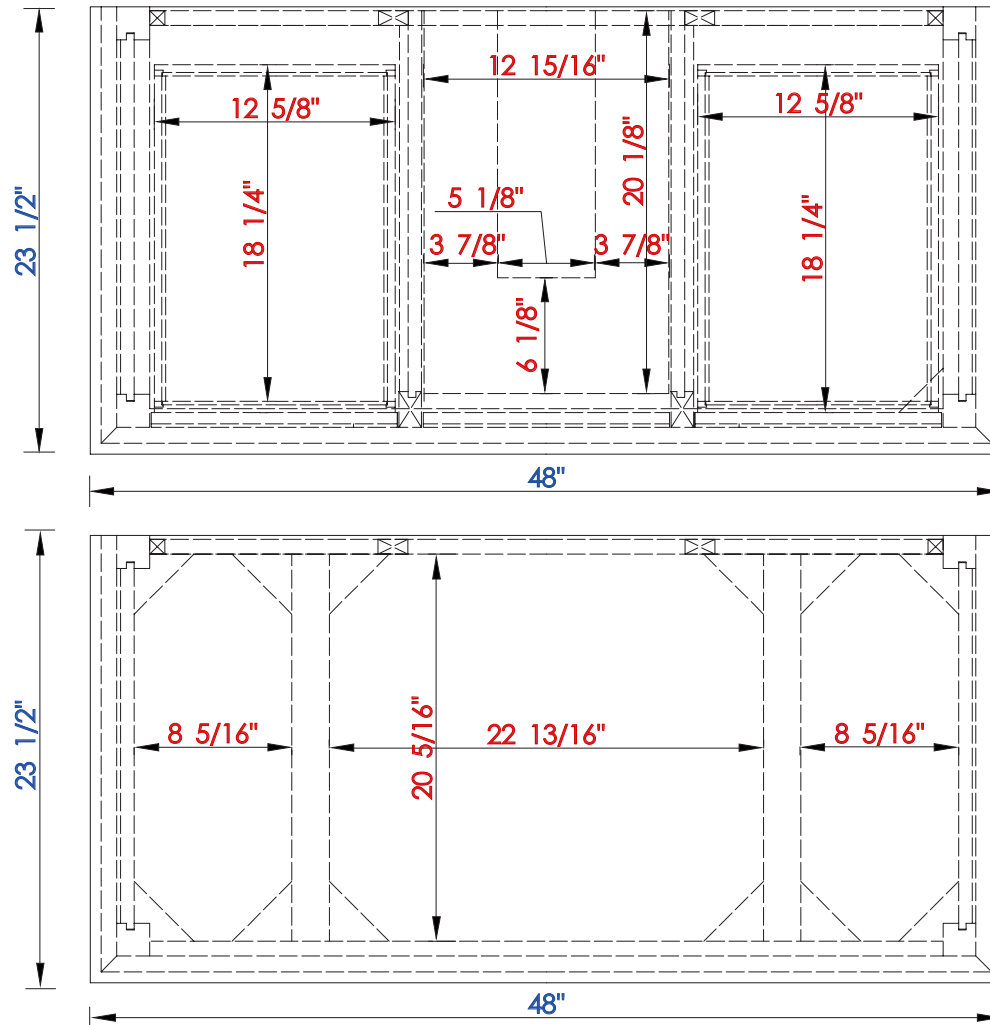

48"

Item Number:

527-V48-BW
527-V48-SL

JAMES MARTIN

VANITIES

Palisades 48" Single Vanity

Diagrams with Dimensions
page 01 of 03

NOTE ONE: Countertops are not shown in these diagrams. (Cabinet Only)

Please consult our website for Countertop Diagrams: www.jamesmartinvanities.com

48"

Item Number:

527-V48-BW
527-V48-SL

JAMES MARTIN

VANITIES

Palisades 48" Single Vanity

Diagrams with Dimensions
page 02 of 03

Please consult our website for Countertop Diagrams: www.jamesmartinvanities.com

1219 mm

Item Number:

527-V48-BW
527-V48-SL

JAMES MARTIN

VANITIES

Palisades 1219mm Single Vanity

Diagrams with Dimensions
page 01 of 03

Please consult our website for Countertop Diagrams: www.jamesmartinvanities.com

1219 mm

Item Number:

527-V48-BW
527-V48-SL

JAMES MARTIN

VANITIES

Palisades 1219mm Single Vanity

Diagrams with Dimensions
page 03 of 03