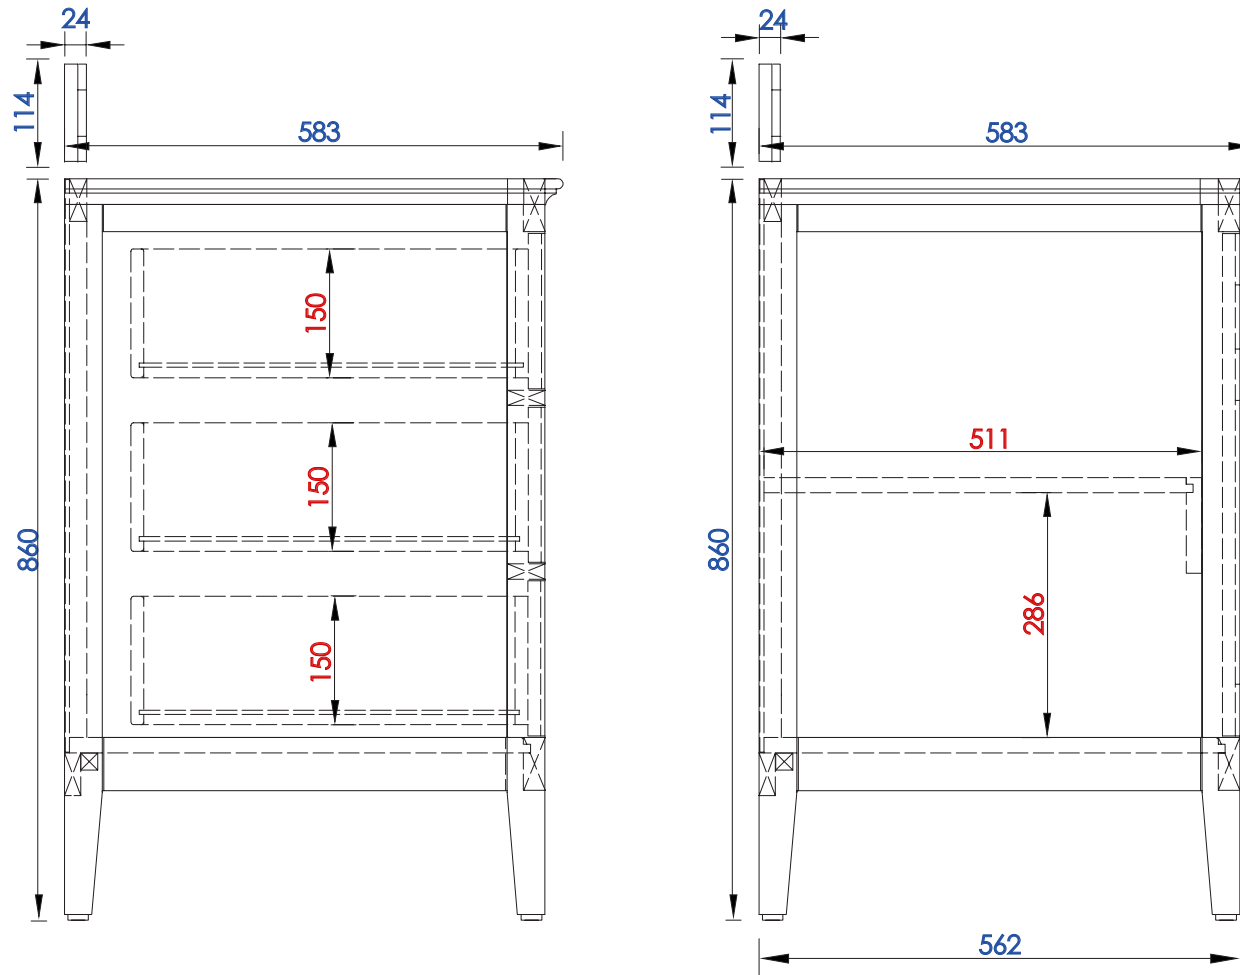

Please consult our website for Countertop Diagrams: www.jamesmartinvanities.com

1219 mm

Item Number:

527-V48-BW
527-V48-SL

JAMES MARTIN

VANITIES

Palisades 1219mm Single Vanity

Diagrams with Dimensions
page 02 of 03

NOTE ONE: Countertops are not shown in these diagrams. (Cabinet Only)

NOTE TWO: Internal Shelves(Shown) are designed to align with sinks in James Martin's Optional Countertops.

Customer's own countertops and sink may align differently, and modification may be required.

Please consult our website for Countertop Diagrams: www.jamesmartinvanities.com

1219 mm

Item Number:

527-V48-BW
527-V48-SL

JAMES MARTIN

VANITIES

Palisades 1219mm Single Vanity

Diagrams with Dimensions
page 03 of 03

NOTE ONE: Countertops are not shown in these diagrams. (Cabinet Only)

NOTE TWO: Wood Backsplash (Shown) is designed for the molding detail to align with sinks in James Martin's Optional Countertops.

Customer's own countertops and sinks may align differently, and modification may be required.