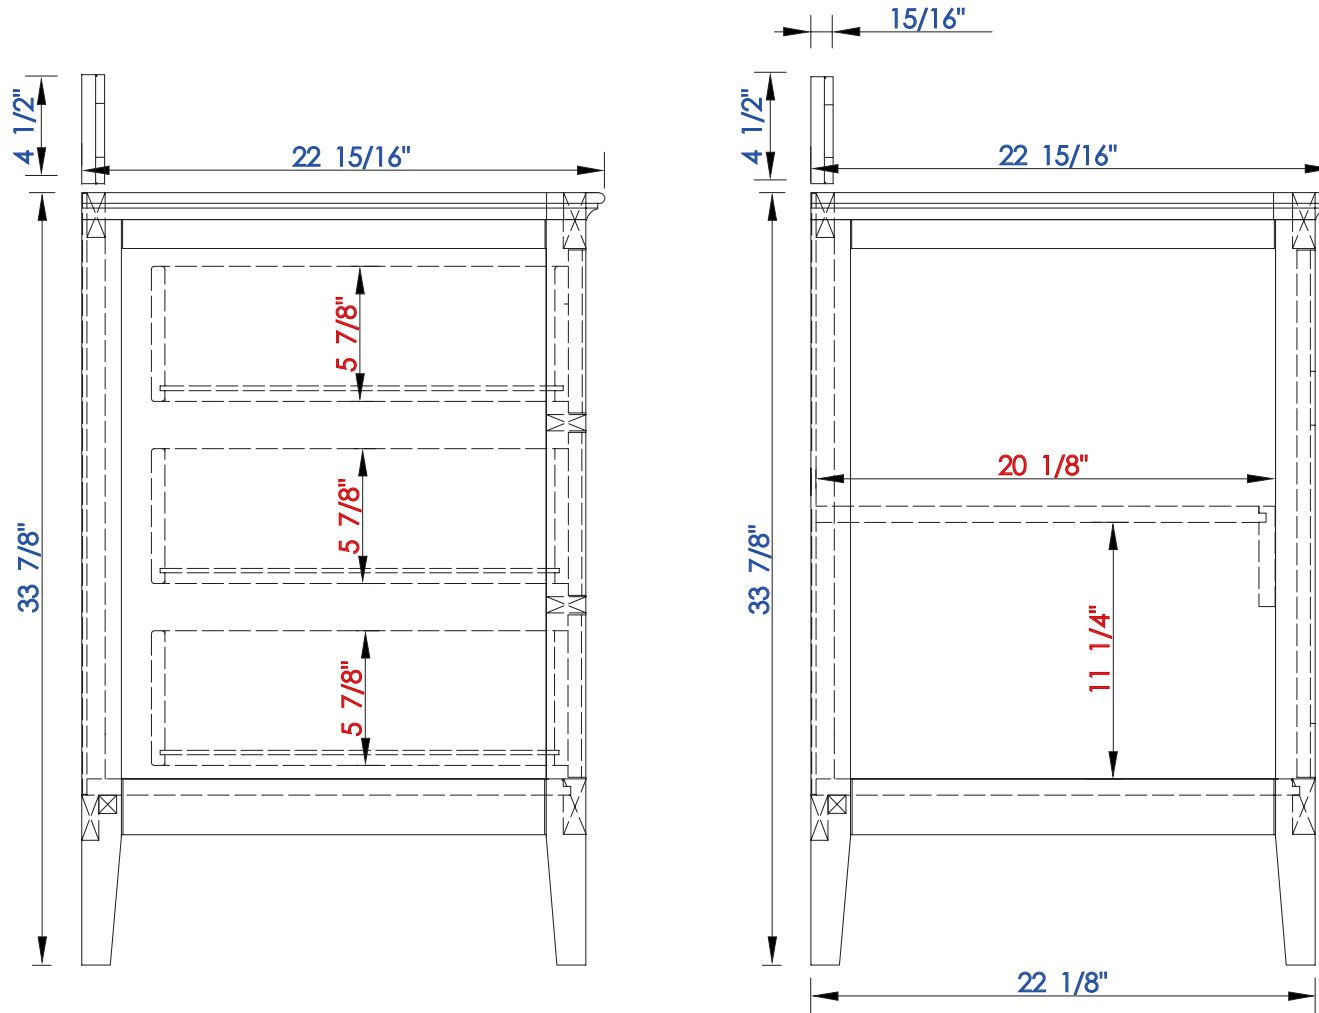

48"

Item Number:

527-V48-BW
527-V48-SL

JAMES MARTIN

VANITIES

Palisades 48" Single Vanity

Diagrams with Dimensions
page 01 of 03

NOTE ONE: Countertops are not shown in these diagrams. (Cabinet Only)

NOTE ONE: Countertops are not shown in these diagrams. (Cabinet Only)

NOTE TWO: Internal Shelves(Shown) are designed to align with sinks in James Martin's Optional Countertops.

Customer's own countertops and sink may align differently, and modification may be required.

Please consult our website for Countertop Diagrams: www.jamesmartinvanities.com

48"

Item Number:

527-V48-BW
527-V48-SL

JAMES MARTIN

VANITIES

Palisades 48" Single Vanity

Diagrams with Dimensions
page 03 of 03

Please consult our website for Countertop Diagrams: www.jamesmartinvanities.com

1219 mm

Item Number:

527-V48-BW
527-V48-SL

JAMES MARTIN

VANITIES

Palisades 1219mm Single Vanity

Diagrams with Dimensions
page 01 of 03