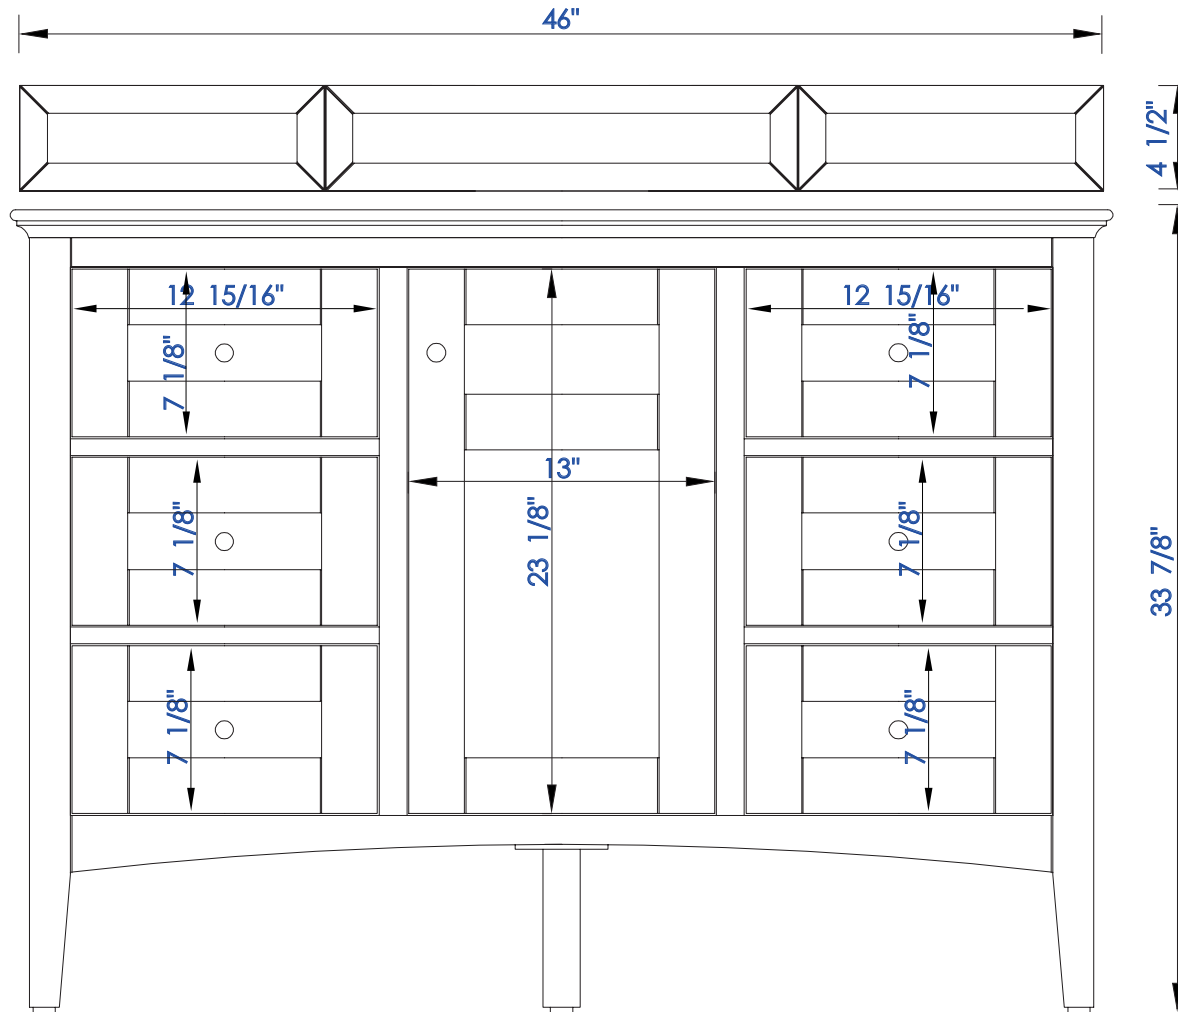

48"

Item Number:

527-V48-BW
527-V48-SL

JAMES MARTIN

VANITIES

Palisades 48" Single Vanity

Diagrams with Dimensions
page 01 of 03

NOTE ONE: Countertops are not shown in these diagrams. (Cabinet Only)

NOTE TWO: Wood Backsplash (Shown) is designed for the molding detail to align with sinks in James Martin's Optional Countertops.

Customer's own countertops and sinks may align differently, and modification may be required.

Please consult our website for Countertop Diagrams: www.jamesmartinvanities.com

48"

Item Number:

527-V48-BW
527-V48-SL

JAMES MARTIN

VANITIES

Palisades 48" Single Vanity

Diagrams with Dimensions
page 02 of 03

Please consult our website for Countertop Diagrams: www.jamesmartinvanities.com

1219 mm

Item Number:

527-V48-BW
527-V48-SL

JAMES MARTIN

VANITIES

Palisades 1219mm Single Vanity

Diagrams with Dimensions
page 03 of 03