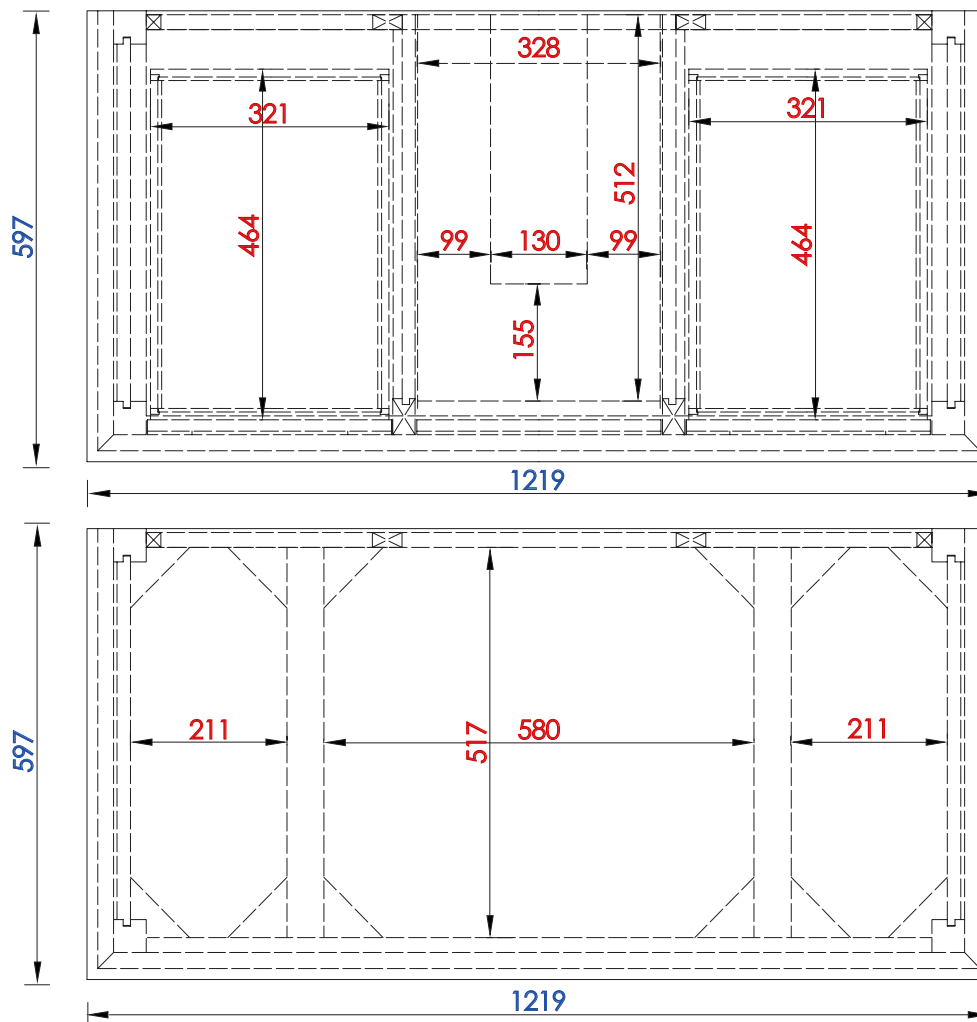

NOTE ONE: Countertops are not shown in these diagrams. (Cabinet Only)

NOTE TWO: Wood Backsplash (Shown) is designed for the molding detail to align with sinks in James Martin's Optional Countertops.

Customer's own countertops and sinks may align differently, and modification may be required.

Please consult our website for Countertop Diagrams: www.jamesmartinvanities.com

1219 mm

Item Number:

527-V48-BW
527-V48-SL

JAMES MARTIN

VANITIES

Palisades 1219mm Single Vanity

Diagrams with Dimensions
page 02 of 03

NOTE ONE: Countertops are not shown in these diagrams. (Cabinet Only)

NOTE TWO: Internal Shelves(Shown) are designed to align with sinks in James Martin's Optional Countertops.

Customer's own countertops and sink may align differently, and modification may be required.

Please consult our website for Countertop Diagrams: www.jamesmartinvanities.com

1219 mm

Item Number:

527-V48-BW
527-V48-SL

JAMES MARTIN

VANITIES

Palisades 1219mm Single Vanity

Diagrams with Dimensions
page 03 of 03