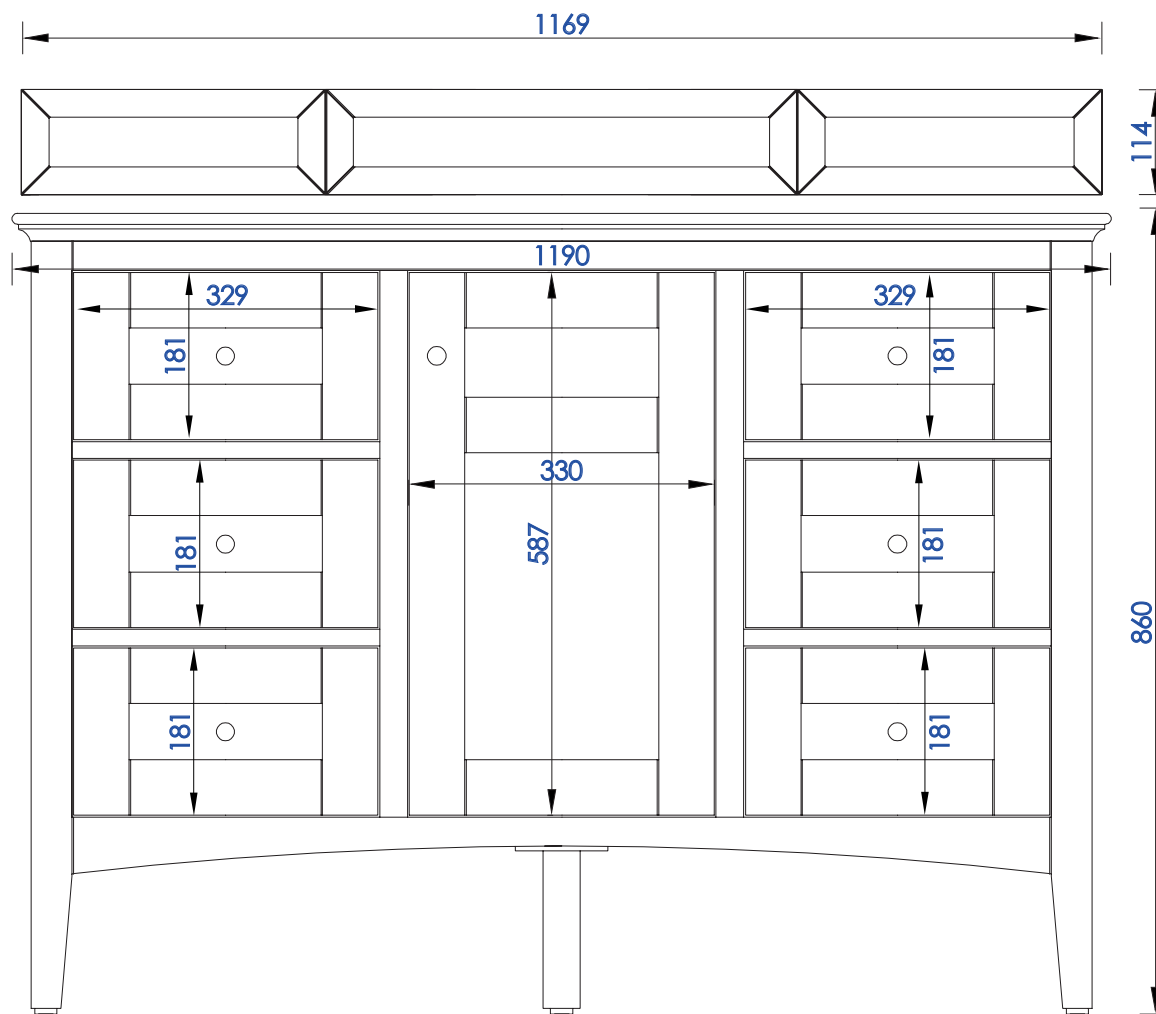

48"

Item Number:

527-V48-BW
527-V48-SL

JAMES MARTIN

VANITIES

Palisades 48" Single Vanity

Diagrams with Dimensions
page 01 of 03

NOTE ONE: Countertops are not shown in these diagrams. (Cabinet Only)

NOTE ONE: Countertops are not shown in these diagrams. (Cabinet Only)

NOTE TWO: Wood Backsplash (Shown) is designed for the molding detail to align with sinks in James Martin's Optional Countertops.

Customer's own countertops and sinks may align differently, and modification may be required.

Please consult our website for Countertop Diagrams: www.jamesmartinvanities.com

1219 mm

Item Number:

527-V48-BW
527-V48-SL

JAMES MARTIN

VANITIES

Palisades 1219mm Single Vanity

Diagrams with Dimensions
page 01 of 03