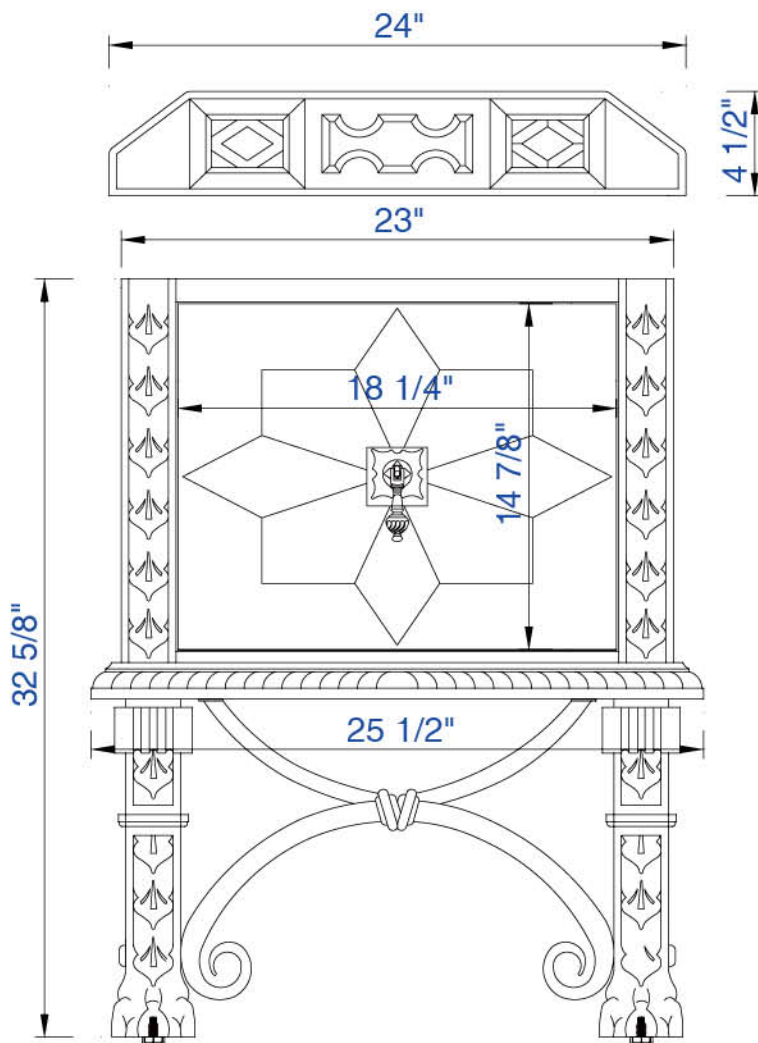

26"

Item Number:

150-V26-ANW

JAMES MARTIN

VANITIES

Balmoral 26" Cabinet

Diagrams with Dimensions
page 01 of 03

NOTE ONE: Countertops are not shown in these diagrams. (Cabinet Only)

NOTE TWO: Wood Backsplash (Shown) is designed for the molding detail to align with sinks in James Martin's Optional Countertops.

Customers' own countertops and sinks may align differently.

Please consult our website for Countertop Diagrams: www.jamesmartinvanities.com

26"

Item Number:

150-V26-ANW

JAMES MARTIN

VANITIES

Balmoral 26" Cabinet

Diagrams with Dimensions
page 02 of 03

NOTE ONE: Countertops are not shown in these diagrams. (Cabinet Only)

26"

Item Number:

150-V26-ANW

JAMES MARTIN

VANITIES

Balmoral 26" Cabinet

Diagrams with Dimensions
page 03 of 03

NOTE ONE: Countertops are not shown in these diagrams. (Cabinet Only)