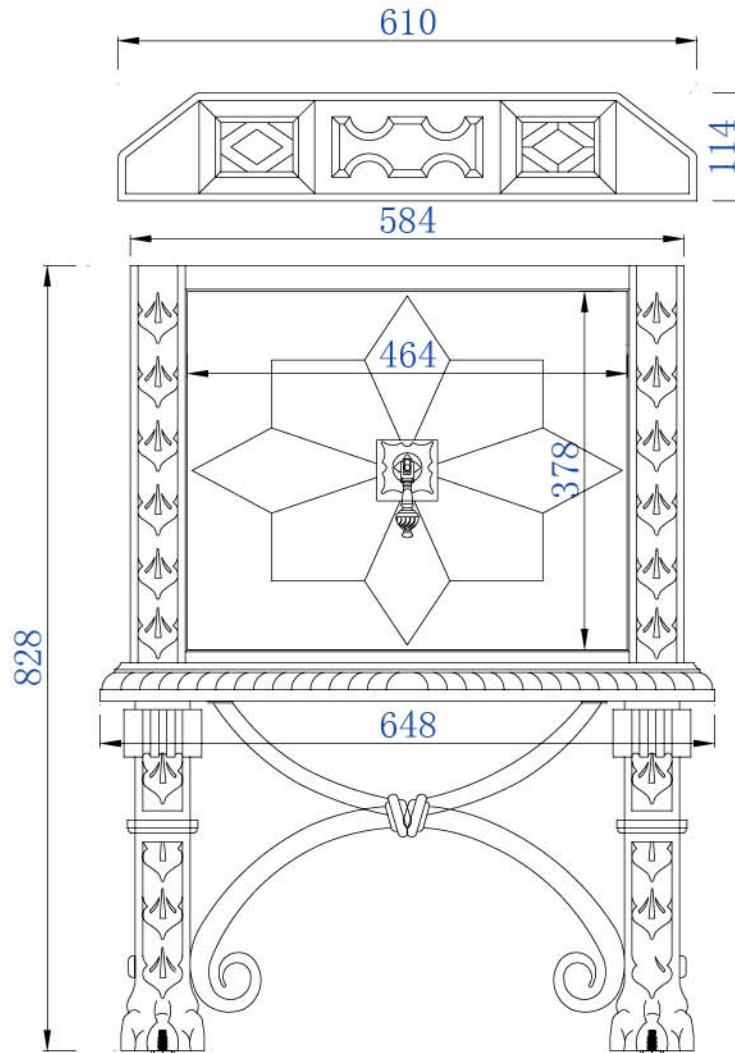

26"

Item Number:

150-V26-ANW

JAMES MARTIN

VANITIES

Balmoral 26" Cabinet

Diagrams with Dimensions
page 03 of 03

NOTE ONE: Countertops are not shown in these diagrams. (Cabinet Only)

660mm

Item Number:
150-V26-ANW

JAMES MARTIN

VANITIES

Balmoral 660mm Cabinet

Diagrams with Dimensions
page 01 of 03

NOTE ONE: Countertops are not shown in these diagrams. (Cabinet Only)

NOTE TWO: Wood Backsplash (Shown) is designed for the molding detail to align with sinks in James Martin's Optional Countertops.

Customers' own countertops and sinks may align differently.

Please consult our website for Countertop Diagrams: www.jamesmartinvanities.com

660mm

Item Number:
150-V26-ANW

JAMES MARTIN

VANITIES

Balmoral 660mm Cabinet

Diagrams with Dimensions
page 02 of 03

NOTE ONE: Countertops are not shown in these diagrams. (Cabinet Only)

660mm

Item Number:
150-V26-ANW

JAMES MARTIN

VANITIES

Balmoral 660mm Cabinet

Diagrams with Dimensions
page 03 of 03