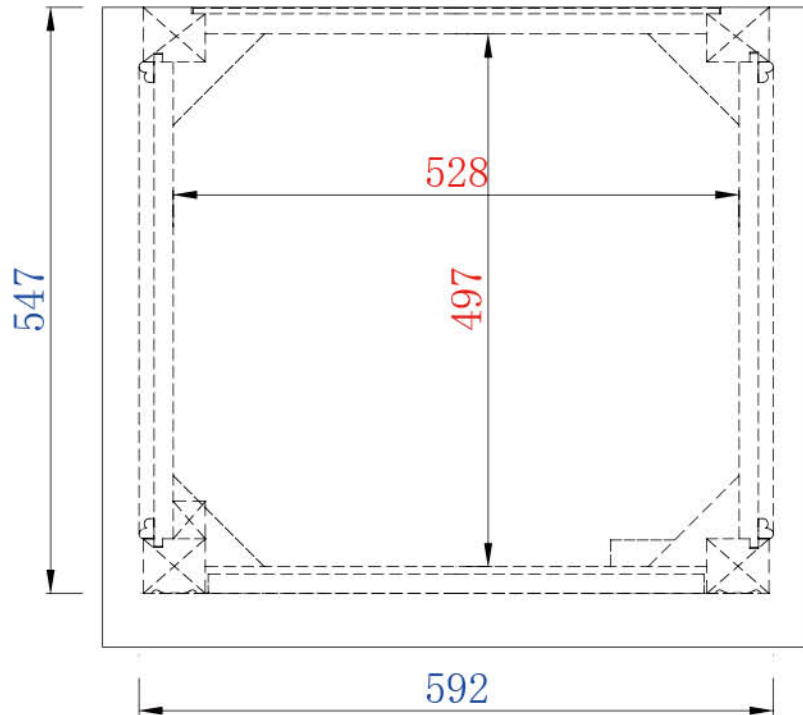

NOTE TWO: Wood Backsplash (Shown) is designed for the molding detail to align with sinks in James Martin's Optional Countertops.

Customers' own countertops and sinks may align differently.

Please consult our website for Countertop Diagrams: www.jamesmartinvanities.com

660mm

Item Number:
150-V26-ANW

JAMES MARTIN

VANITIES

Balmoral 660mm Cabinet

Diagrams with Dimensions
page 01 of 03

NOTE ONE: Countertops are not shown in these diagrams. (Cabinet Only)

NOTE TWO: Wood Backsplash (Shown) is designed for the molding detail to align with sinks in James Martin's Optional Countertops.

Customers' own countertops and sinks may align differently.

Please consult our website for Countertop Diagrams: www.jamesmartinvanities.com

660mm

Item Number:
150-V26-ANW

JAMES MARTIN

VANITIES

Balmoral 660mm Cabinet

Diagrams with Dimensions
page 02 of 03

NOTE ONE: Countertops are not shown in these diagrams. (Cabinet Only)

660mm

Item Number:
150-V26-ANW

JAMES MARTIN

VANITIES

Balmoral 660mm Cabinet

Diagrams with Dimensions
page 03 of 03