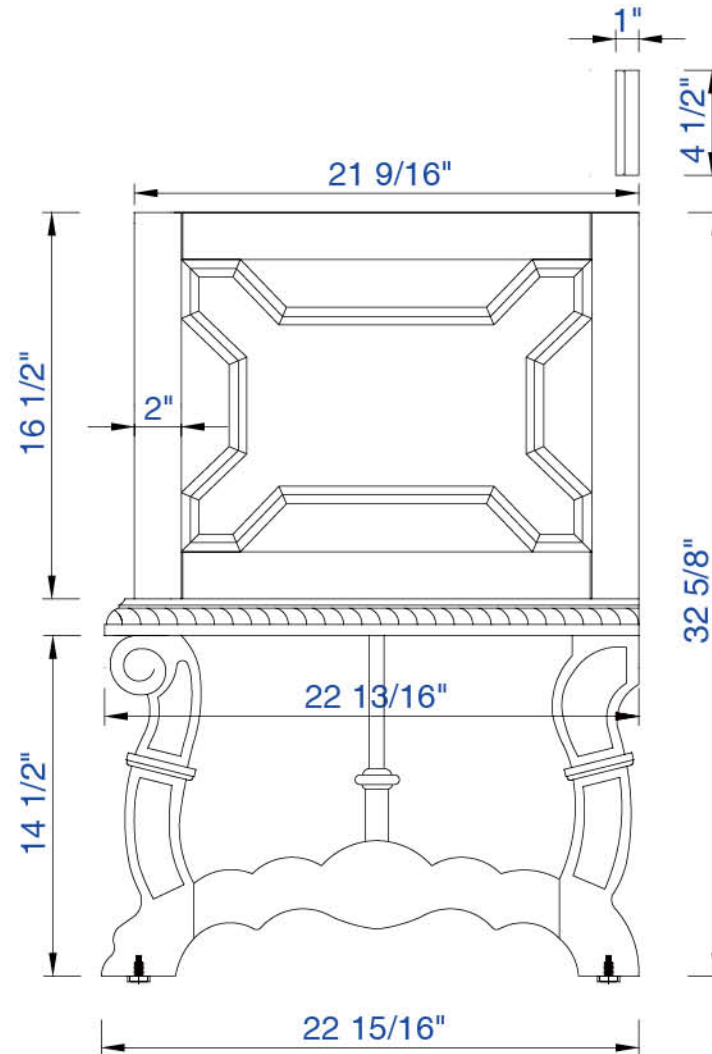

26"

Item Number:

150-V26-ANW

JAMES MARTIN

VANITIES

Balmoral 26" Cabinet

Diagrams with Dimensions
page 01 of 03

NOTE ONE: Countertops are not shown in these diagrams. (Cabinet Only)

26"

Item Number:

150-V26-ANW

JAMES MARTIN

VANITIES

Balmoral 26" Cabinet

Diagrams with Dimensions
page 02 of 03

NOTE ONE: Countertops are not shown in these diagrams. (Cabinet Only)

26"

Item Number:

150-V26-ANW

JAMES MARTIN

VANITIES

Balmoral 26" Cabinet

Diagrams with Dimensions
page 03 of 03

NOTE ONE: Countertops are not shown in these diagrams. (Cabinet Only)

660mm

Item Number:
150-V26-ANW

JAMES MARTIN

VANITIES

Balmoral 660mm Cabinet

Diagrams with Dimensions
page 01 of 03

NOTE ONE: Countertops are not shown in these diagrams. (Cabinet Only)

NOTE TWO: Wood Backsplash (Shown) is designed for the molding detail to align with sinks in James Martin's Optional Countertops.