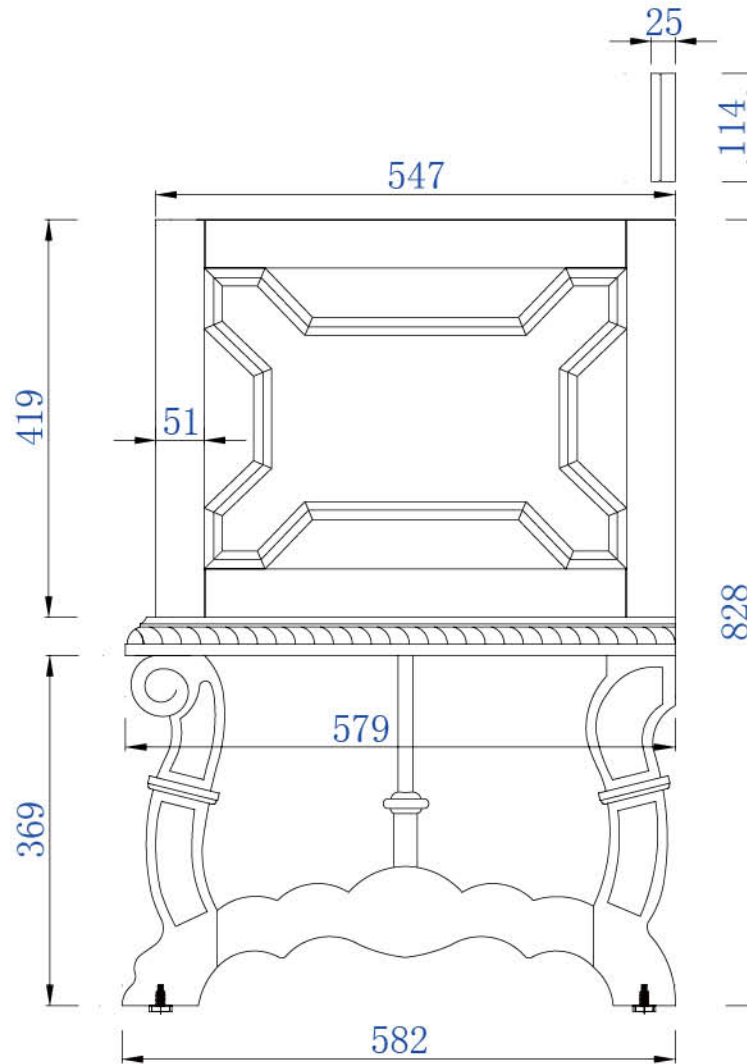

660mm

Item Number:
150-V26-ANW

JAMES MARTIN

VANITIES

Balmoral 660mm Cabinet

Diagrams with Dimensions
page 01 of 03

NOTE ONE: Countertops are not shown in these diagrams. (Cabinet Only)

NOTE TWO: Wood Backsplash (Shown) is designed for the molding detail to align with sinks in James Martin's Optional Countertops.

Customers' own countertops and sinks may align differently.

Please consult our website for Countertop Diagrams: www.jamesmartinvanities.com

660mm

Item Number:
150-V26-ANW

JAMES MARTIN

VANITIES

Balmoral 660mm Cabinet

Diagrams with Dimensions
page 02 of 03

NOTE ONE: Countertops are not shown in these diagrams. (Cabinet Only)

660mm

Item Number:
150-V26-ANW

JAMES MARTIN

VANITIES

Balmoral 660mm Cabinet

Diagrams with Dimensions
page 03 of 03

NOTE ONE: Countertops are not shown in these diagrams. (Cabinet Only)

NOTE TWO: Wood Backsplash (Shown) is designed for the molding detail to align with sinks in James Martin's Optional Countertops.

Customers' own countertops and sinks may align differently.