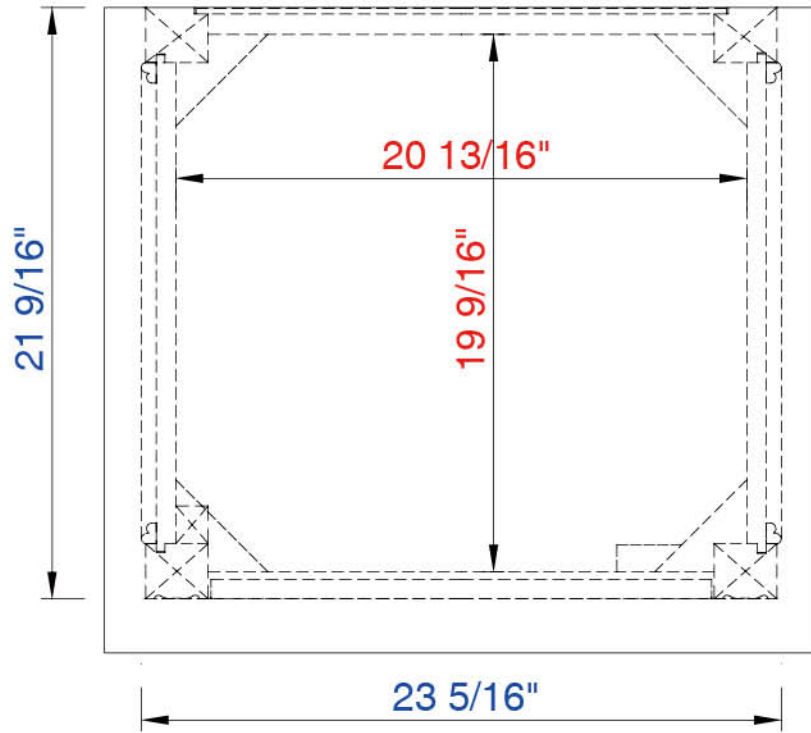

26"

Item Number:

150-V26-ANW

JAMES MARTIN

VANITIES

Balmoral 26" Cabinet

Diagrams with Dimensions
page 01 of 03

NOTE ONE: Countertops are not shown in these diagrams. (Cabinet Only)

26"

Item Number:

150-V26-ANW

JAMES MARTIN

VANITIES

Balmoral 26" Cabinet

Diagrams with Dimensions
page 02 of 03

NOTE ONE: Countertops are not shown in these diagrams. (Cabinet Only)

26"

Item Number:

150-V26-ANW

JAMES MARTIN

VANITIES

Balmoral 26" Cabinet

Diagrams with Dimensions
page 03 of 03

NOTE ONE: Countertops are not shown in these diagrams. (Cabinet Only)

660mm

Item Number:
150-V26-ANW

JAMES MARTIN

VANITIES

Balmoral 660mm Cabinet

Diagrams with Dimensions
page 01 of 03

NOTE ONE: Countertops are not shown in these diagrams. (Cabinet Only)

NOTE TWO: Wood Backsplash (Shown) is designed for the molding detail to align with sinks in James Martin's Optional Countertops.