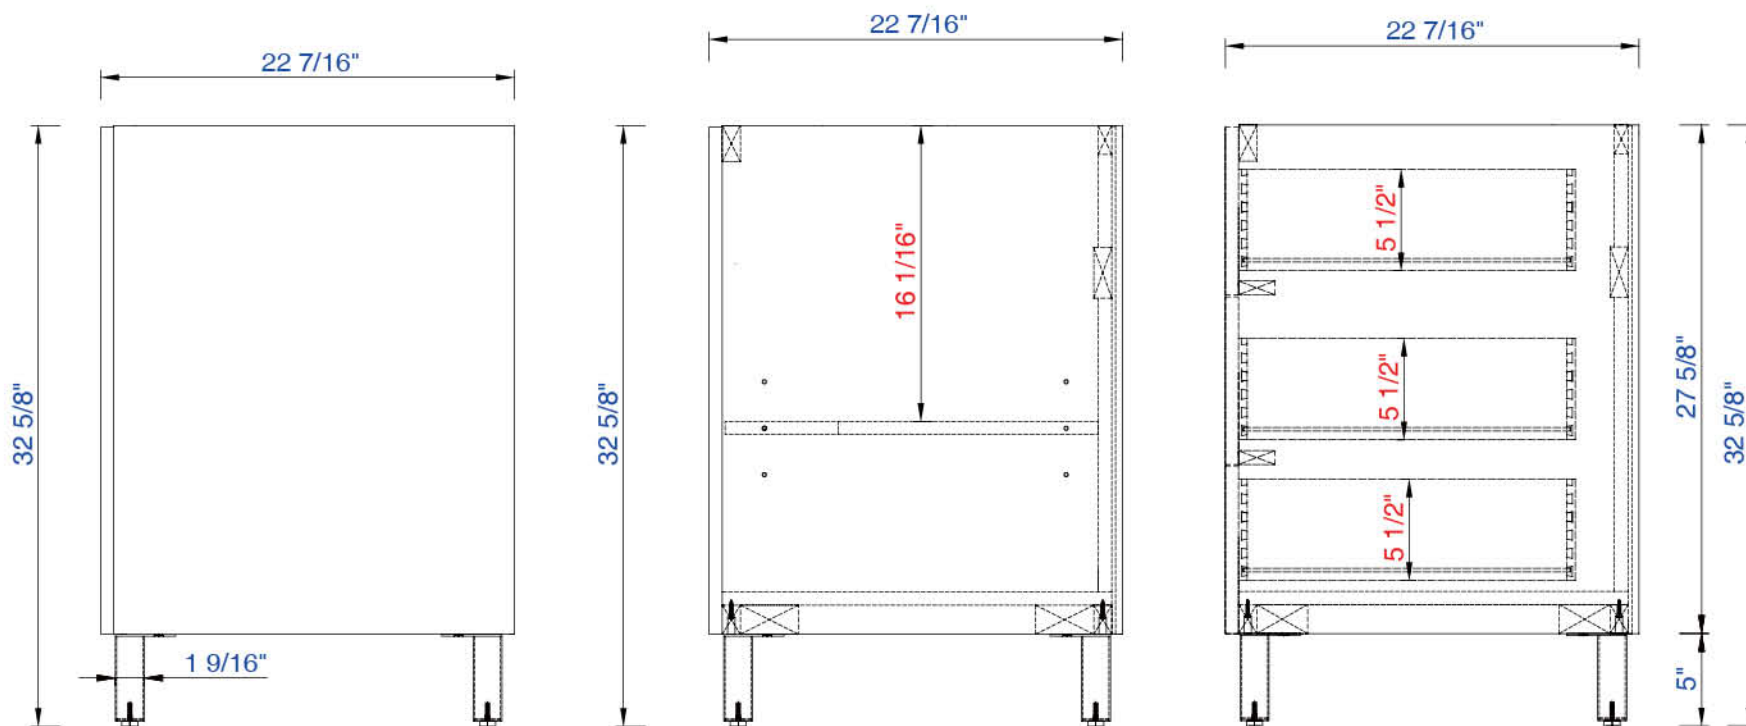

48"

Item Number:

850-V48-AWT

850-V48-SOK

JAMES MARTIN

VANITIES

Metropolitan 48" Cabinet

Diagrams with Dimensions  
page 03 of 03

1219mm

Item Number:

850-V48-AWT  
850-V48-SOK

JAMES MARTIN

VANITIES

Metropolitan 1219mm Cabinet

Diagrams with Dimensions  
page 01 of 03

NOTE ONE: Countertops are not shown in these diagrams. (Cabinet Only)

JAMES MARTIN

VANITIES

Metropolitan 1219mm Cabinet

Diagrams with Dimensions  
page 02 of 03

NOTE ONE: Countertops are not shown in these diagrams. (Cabinet Only)

NOTE TWO: Internal Shelves (Shown) are designed to align with sinks in James Martin's Optional Countertops.

1219mm

Item Number:

850-V48-AWT  
850-V48-SOK

JAMES MARTIN

VANITIES

Metropolitan 1219mm Cabinet

Diagrams with Dimensions  
page 03 of 03

NOTE ONE: Countertops are not shown in these diagrams. (Cabinet Only)