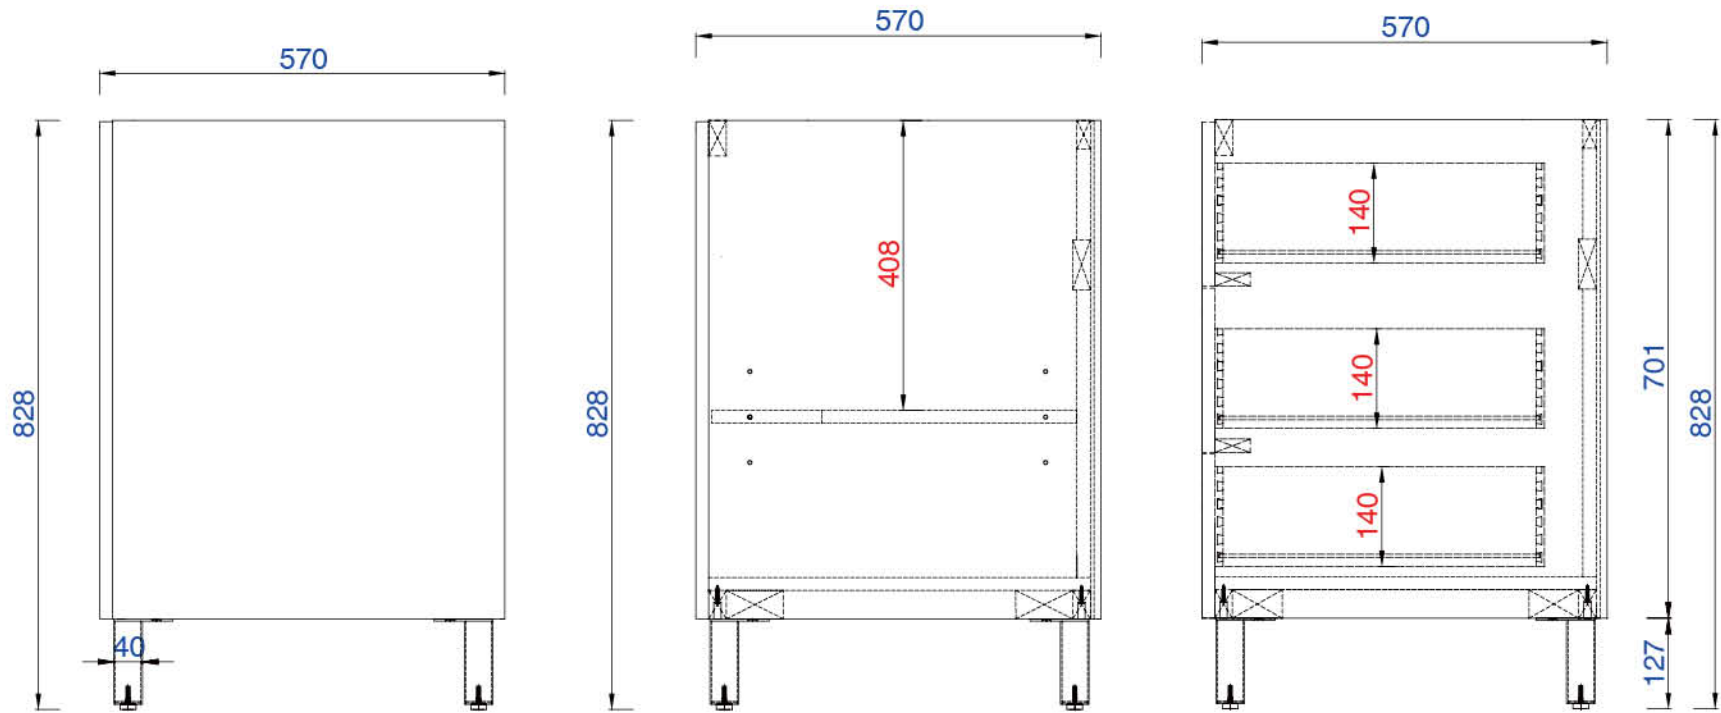

JAMES MARTIN

VANITIES

Metropolitan 1219mm Cabinet

Diagrams with Dimensions  
page 02 of 03

NOTE ONE: Countertops are not shown in these diagrams. (Cabinet Only)

NOTE TWO: Internal Shelves (Shown) are designed to align with sinks in James Martin's Optional Countertops.

1219mm

Item Number:

850-V48-AWT  
850-V48-SOK

JAMES MARTIN

VANITIES

Metropolitan 1219mm Cabinet

Diagrams with Dimensions  
page 03 of 03

NOTE ONE: Countertops are not shown in these diagrams. (Cabinet Only)