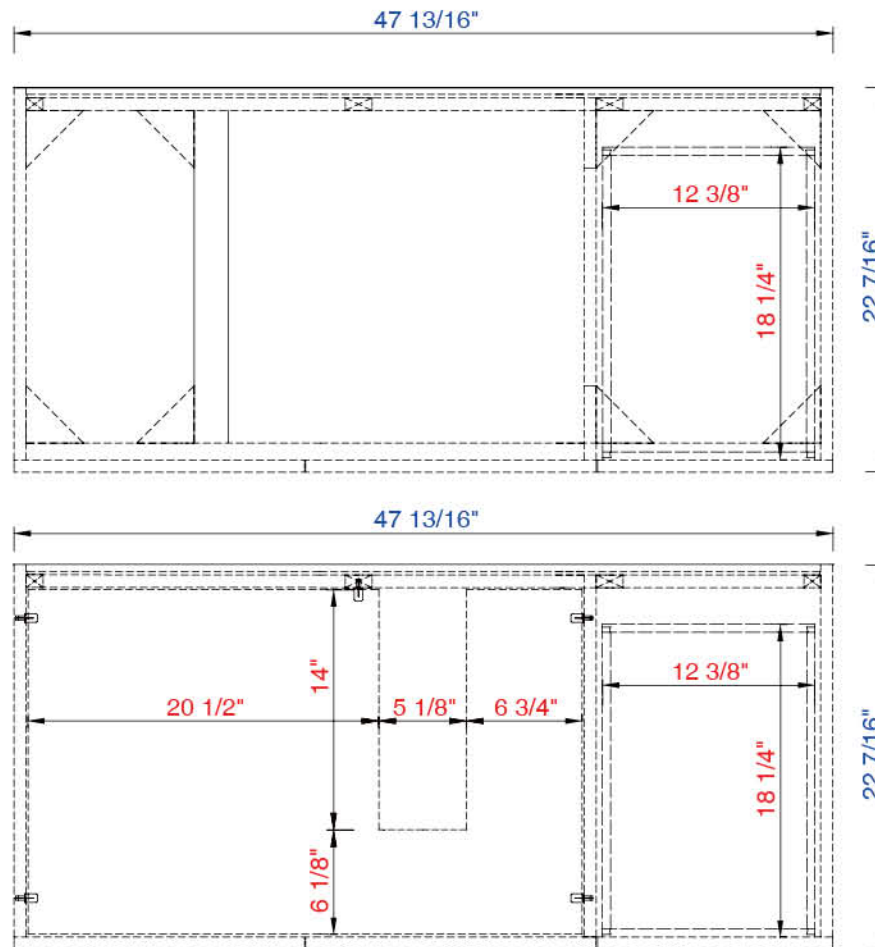

48"

Item Number:

850-V48-AWT  
850-V48-SOK

JAMES MARTIN

VANITIES

Metropolitan 48" Cabinet

Diagrams with Dimensions  
page 01 of 03

NOTE ONE: Countertops are not shown in these diagrams. (Cabinet Only)

NOTE TWO: This vanity does not have a Backsplash.

Please consult our website for Countertop Diagrams: [www.jamesmartinvanities.com](http://www.jamesmartinvanities.com)

48"

Item Number:

850-V48-AWT  
850-V48-SOK

JAMES MARTIN

VANITIES

Metropolitan 48" Cabinet

Diagrams with Dimensions  
page 02 of 03

NOTE ONE: Countertops are not shown in these diagrams. (Cabinet Only)

NOTE TWO: Internal Shelves (Shown) are designed to align with sinks in James Martin's Optional Countertops.

48"

Item Number:

850-V48-AWT

850-V48-SOK

JAMES MARTIN

VANITIES

Metropolitan 48" Cabinet

Diagrams with Dimensions  
page 03 of 03