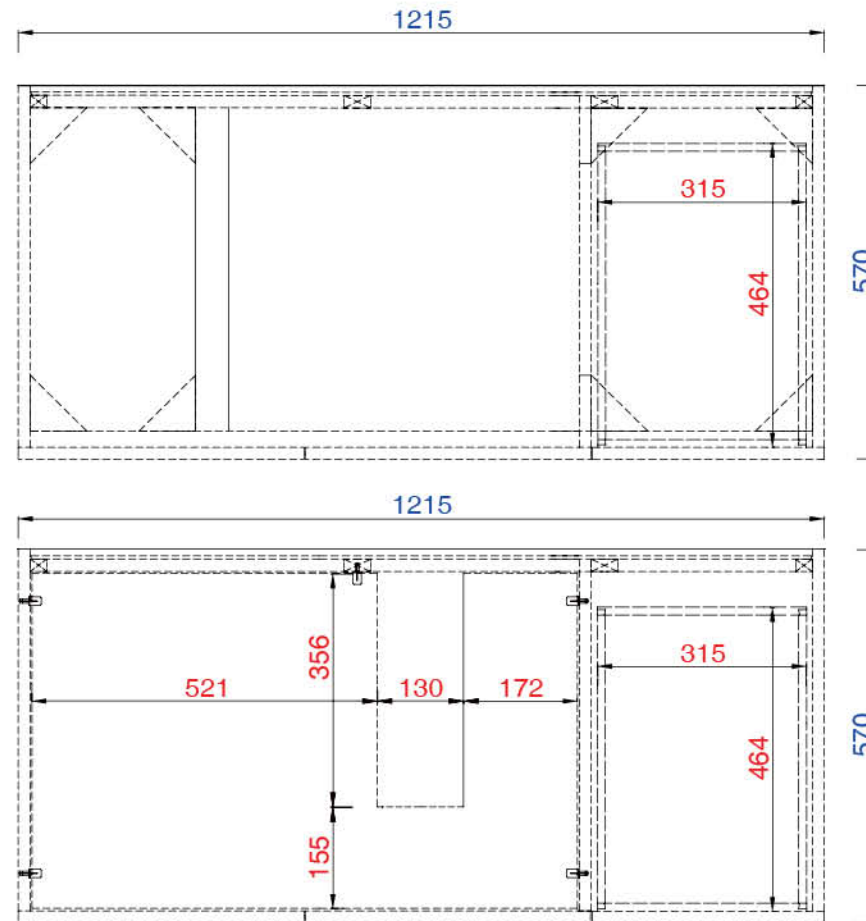

1219mm

Item Number:

850-V48-AWT  
850-V48-SOK

JAMES MARTIN

VANITIES

Metropolitan 1219mm Cabinet

Diagrams with Dimensions  
page 01 of 03

NOTE ONE: Countertops are not shown in these diagrams. (Cabinet Only)

NOTE TWO: This vanity does not have a Backsplash.

Please consult our website for Countertop Diagrams: [www.jamesmartinvanities.com](http://www.jamesmartinvanities.com)

1219mm

Item Number:

850-V48-AWT  
850-V48-SOK

JAMES MARTIN

VANITIES

Metropolitan 1219mm Cabinet

Diagrams with Dimensions  
page 02 of 03

NOTE ONE: Countertops are not shown in these diagrams. (Cabinet Only)

NOTE TWO: Internal Shelves (Shown) are designed to align with sinks in James Martin's Optional Countertops.

1219mm

Item Number:

850-V48-AWT  
850-V48-SOK

JAMES MARTIN

VANITIES

Metropolitan 1219mm Cabinet

Diagrams with Dimensions  
page 03 of 03

NOTE ONE: Countertops are not shown in these diagrams. (Cabinet Only)