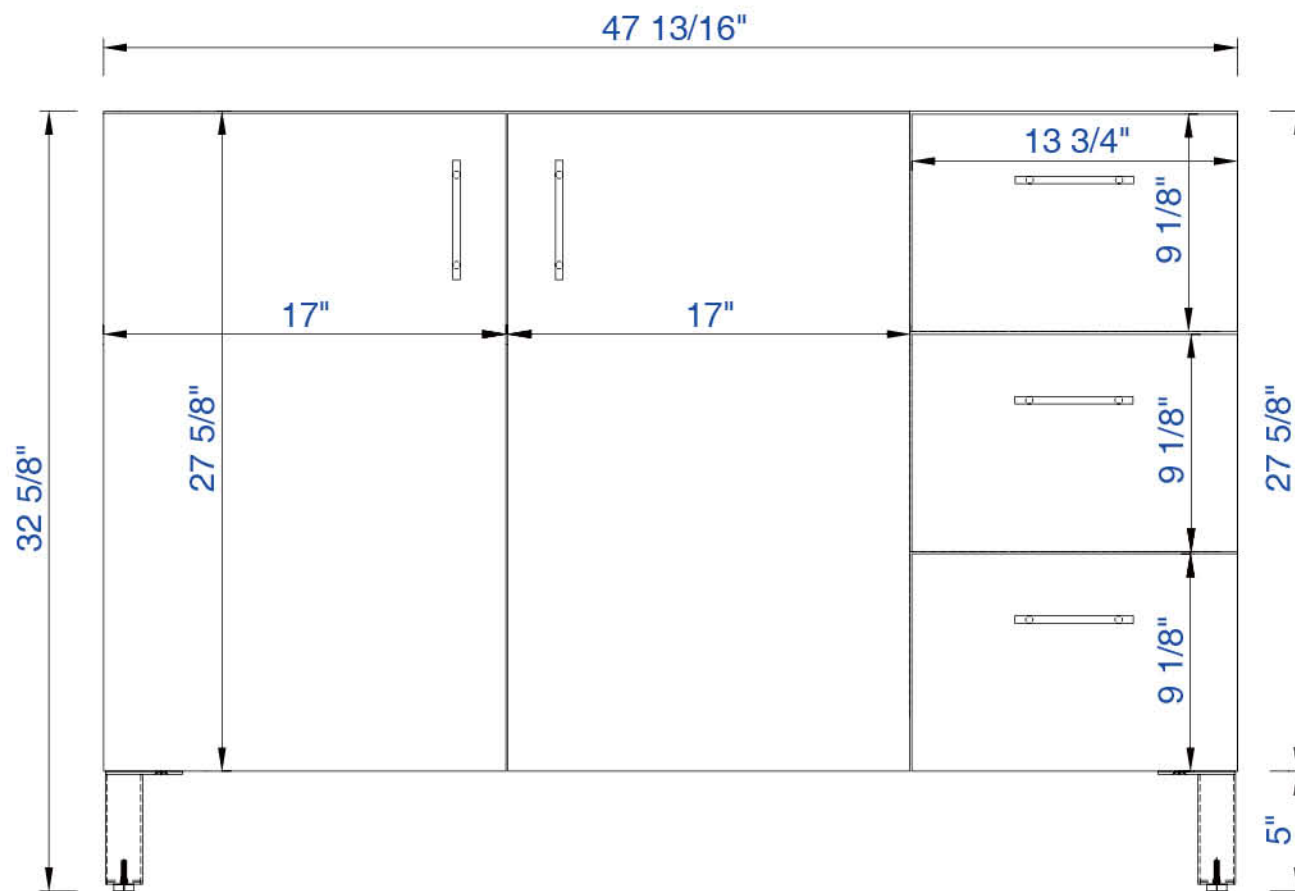

48"

Item Number:

850-V48-AWT  
850-V48-SOK

JAMES MARTIN

VANITIES

Metropolitan 48" Cabinet

Diagrams with Dimensions  
page 01 of 03

NOTE ONE: Countertops are not shown in these diagrams. (Cabinet Only)

NOTE TWO: This vanity does not have a Backsplash.

Please consult our website for Countertop Diagrams: [www.jamesmartinvanities.com](http://www.jamesmartinvanities.com)

48"

Item Number:

850-V48-AWT  
850-V48-SOK

48"

Item Number:

850-V48-AWT

850-V48-SOK

JAMES MARTIN

VANITIES

Metropolitan 48" Cabinet

Diagrams with Dimensions  
page 03 of 03

1219mm

Item Number:

850-V48-AWT  
850-V48-SOK

JAMES MARTIN

VANITIES

Metropolitan 1219mm Cabinet

Diagrams with Dimensions  
page 01 of 03

NOTE ONE: Countertops are not shown in these diagrams. (Cabinet Only)