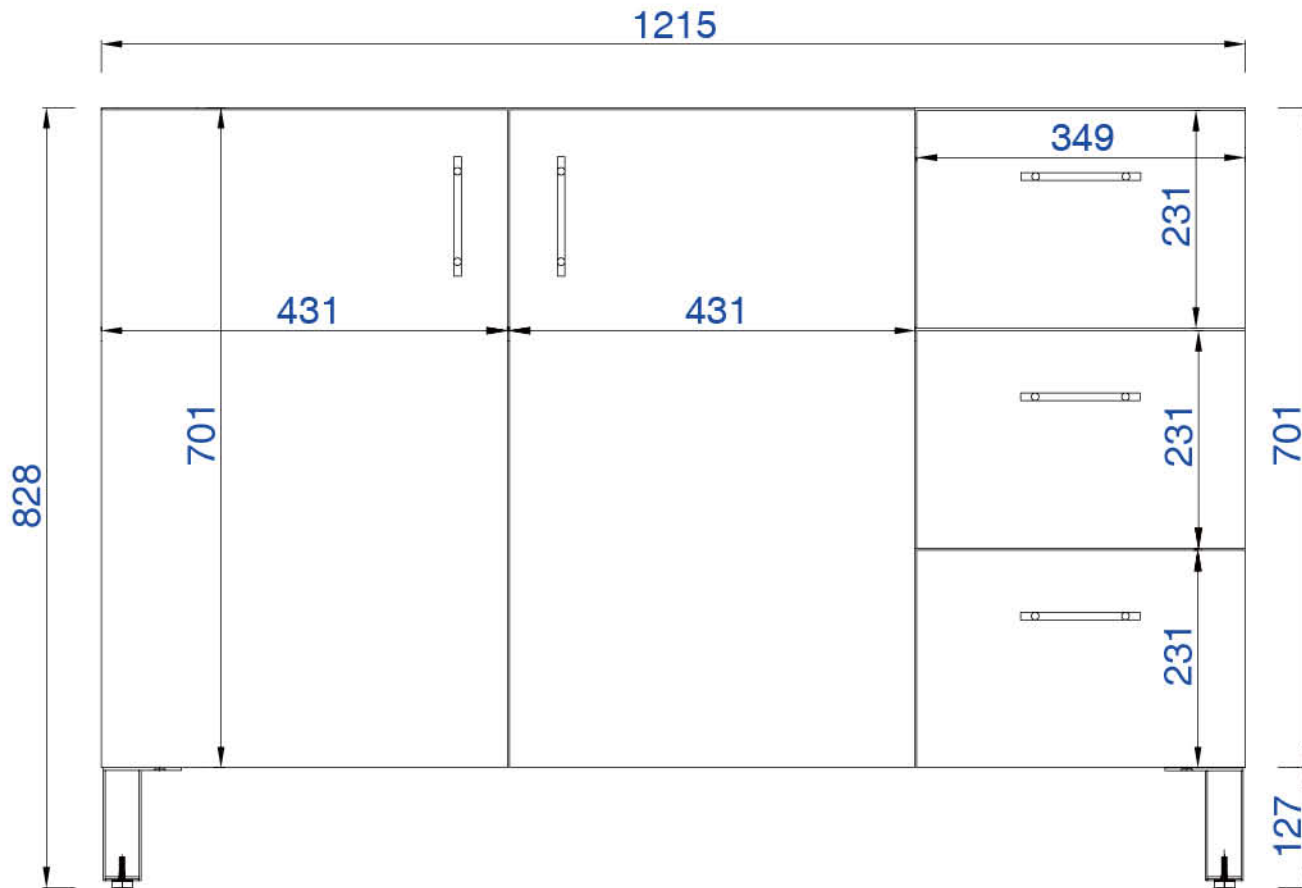

1219mm

Item Number:

850-V48-AWT  
850-V48-SOK

JAMES MARTIN

VANITIES

Metropolitan 1219mm Cabinet

Diagrams with Dimensions  
page 01 of 03

NOTE ONE: Countertops are not shown in these diagrams. (Cabinet Only)

NOTE TWO: This vanity does not have a Backsplash.

Please consult our website for Countertop Diagrams: [www.jamesmartinvanities.com](http://www.jamesmartinvanities.com)

1219mm

Item Number:

850-V48-AWT  
850-V48-SOK

JAMES MARTIN

VANITIES

Metropolitan 1219mm Cabinet

Diagrams with Dimensions  
page 02 of 03

NOTE ONE: Countertops are not shown in these diagrams. (Cabinet Only)

NOTE TWO: Internal Shelves (Shown) are designed to align with sinks in James Martin's Optional Countertops.

1219mm

Item Number:

850-V48-AWT  
850-V48-SOK

JAMES MARTIN

VANITIES

Metropolitan 1219mm Cabinet

Diagrams with Dimensions  
page 03 of 03

NOTE ONE: Countertops are not shown in these diagrams. (Cabinet Only)