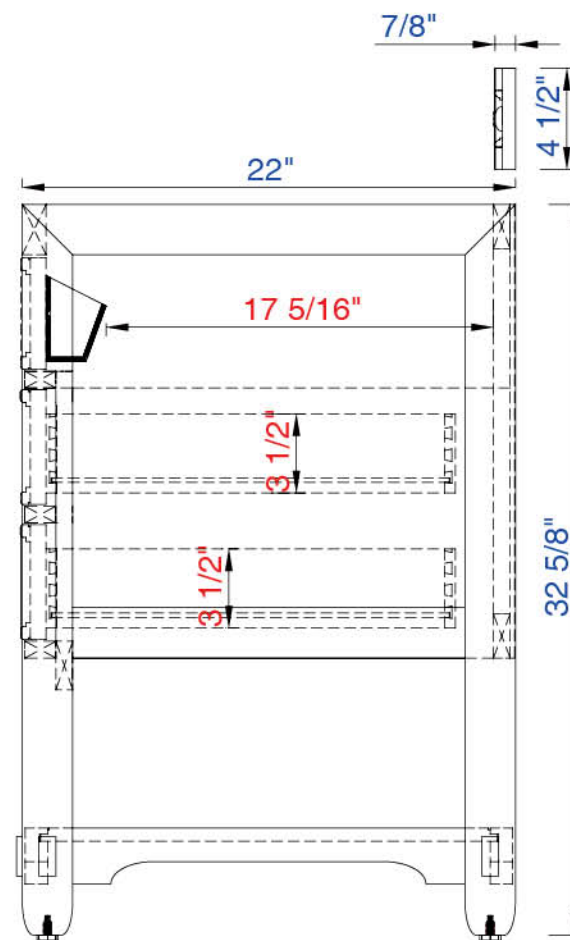

48"

Item Number:
500-V48-HON

JAMES MARTIN

VANITIES

Malibu 48" Cabinet

Diagrams with Dimensions
page 01 of 03

NOTE ONE: Countertops are not shown in these diagrams. (Cabinet Only)

NOTE TWO: Wood Backsplash (Shown) is designed for the molding detail to align with sinks in James Martin's Optional Countertops.

Diagrams with Dimensions
page 02 of 03

NOTE ONE: Countertops are not shown in these diagrams. (Cabinet Only)

48"

Item Number:

500-V48-HON

JAMES MARTIN

VANITIES

Malibu 48 Cabinet

Diagrams with Dimensions
page 03 of 03

NOTE ONE: Countertops are not shown in these diagrams. (Cabinet Only)

NOTE TWO: Wood Backsplash (Shown) is designed for the molding detail to align with sinks in James Martin's Optional Countertops.

Customers' own countertops and sinks may align differently.

Please consult our website for Countertop Diagrams: www.jamesmartinvanities.com

1220mm

Item Number:
500-V48-HON

JAMES MARTIN

VANITIES

Malibu 1220mm Cabinet