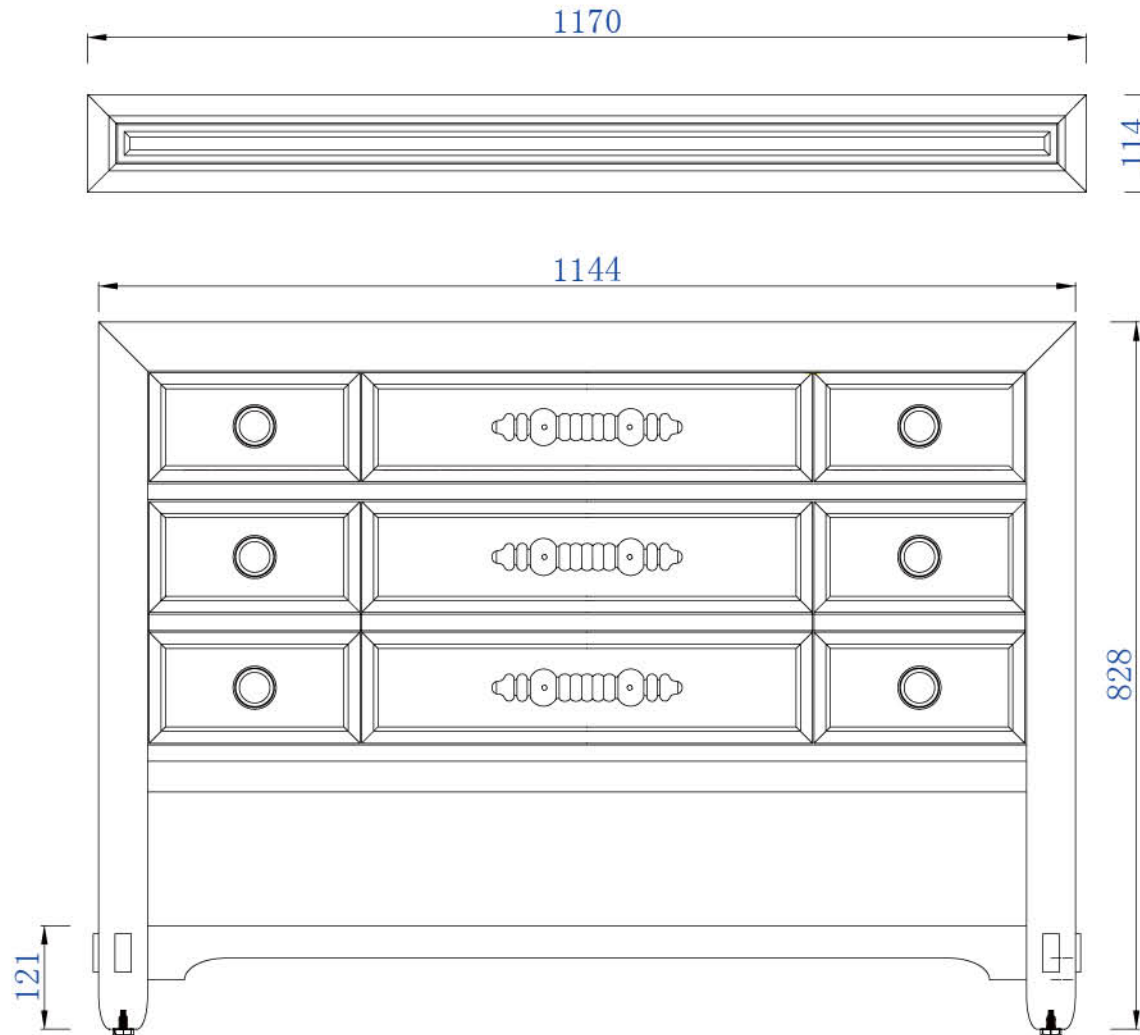

Diagrams with Dimensions
page 03 of 03

NOTE ONE: Countertops are not shown in these diagrams. (Cabinet Only)

NOTE TWO: Wood Backsplash (Shown) is designed for the molding detail to align with sinks in James Martin's Optional Countertops.

Customers' own countertops and sinks may align differently.

Please consult our website for Countertop Diagrams: www.jamesmartinvanities.com

1220mm

Item Number:
500-V48-HON

JAMES MARTIN

VANITIES

Malibu 1220mm Cabinet

Diagrams with Dimensions
page 01 of 03

NOTE ONE: Countertops are not shown in these diagrams. (Cabinet Only)

NOTE TWO: Wood Backsplash (Shown) is designed for the molding detail to align with sinks in James Martin's Optional Countertops.

Diagrams with Dimensions
page 02 of 03

NOTE ONE: Countertops are not shown in these diagrams. (Cabinet Only)

1220mm

Item Number:
500-V48-HON

JAMES MARTIN

VANITIES

Malibu 1220mm Cabinet

Diagrams with Dimensions
page 03 of 03