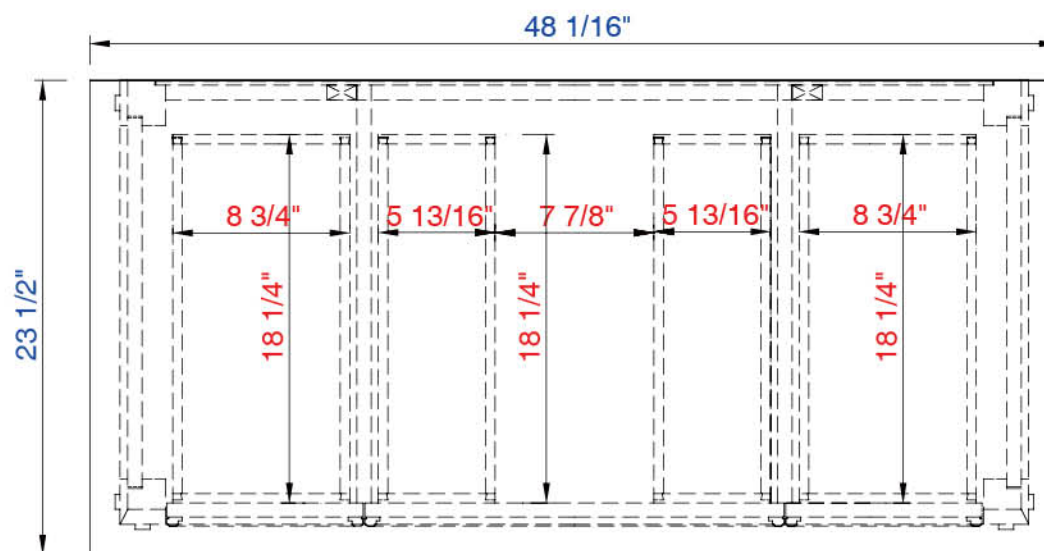

48"

Item Number:
500-V48-HON

JAMES MARTIN

VANITIES

Malibu 48" Cabinet

Diagrams with Dimensions
page 01 of 03

NOTE ONE: Countertops are not shown in these diagrams. (Cabinet Only)

NOTE TWO: Wood Backsplash (Shown) is designed for the molding detail to align with sinks in James Martin's Optional Countertops.

Customers' own countertops and sinks may align differently.

Please consult our website for Countertop Diagrams: www.jamesmartinvanities.com

48"

Item Number:
500-V48-HON

JAMES MARTIN

VANITIES

Malibu 48" Cabinet

Diagrams with Dimensions
page 02 of 03

NOTE ONE: Countertops are not shown in these diagrams. (Cabinet Only)

48"

Item Number:

500-V48-HON

JAMES MARTIN

VANITIES

Malibu 48 Cabinet

Diagrams with Dimensions
page 03 of 03

NOTE ONE: Countertops are not shown in these diagrams. (Cabinet Only)

NOTE TWO: Wood Backsplash (Shown) is designed for the molding detail to align with sinks in James Martin's Optional Countertops.