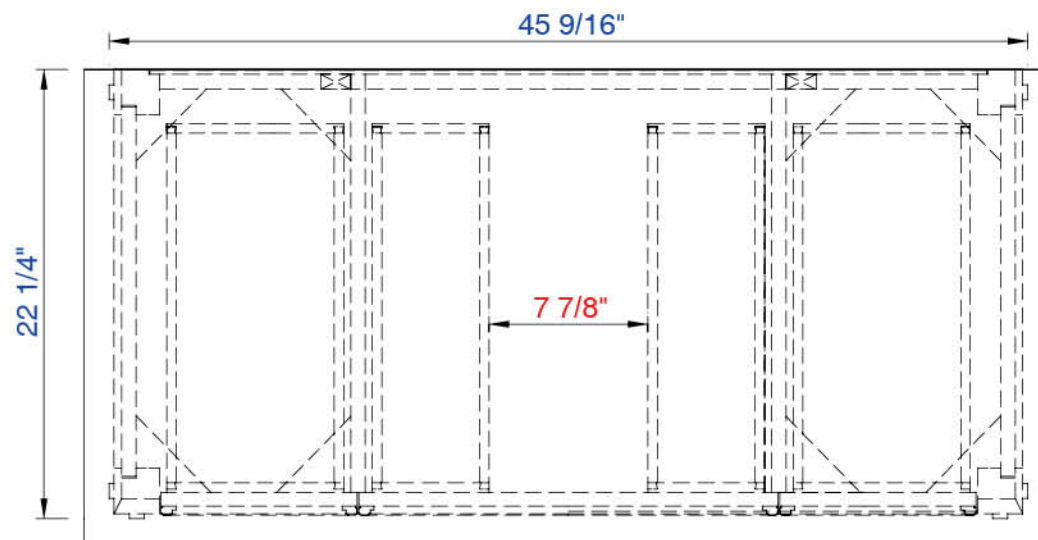

48"

Item Number:
500-V48-HON

JAMES MARTIN

VANITIES

Malibu 48" Cabinet

Diagrams with Dimensions
page 01 of 03

NOTE ONE: Countertops are not shown in these diagrams. (Cabinet Only)

NOTE TWO: Wood Backsplash (Shown) is designed for the molding detail to align with sinks in James Martin's Optional Countertops.

Customers' own countertops and sinks may align differently.

Please consult our website for Countertop Diagrams: www.jamesmartinvanities.com

48"

Item Number:
500-V48-HON

JAMES MARTIN

VANITIES

Malibu 48" Cabinet

Diagrams with Dimensions
page 02 of 03

NOTE ONE: Countertops are not shown in these diagrams. (Cabinet Only)

48"

Item Number:

500-V48-HON

JAMES MARTIN

VANITIES

Malibu 48 Cabinet

Diagrams with Dimensions
page 02 of 03

NOTE ONE: Countertops are not shown in these diagrams. (Cabinet Only)

1220mm

Item Number:
500-V48-HON

JAMES MARTIN

VANITIES

Malibu 1220mm Cabinet

Diagrams with Dimensions
page 03 of 03