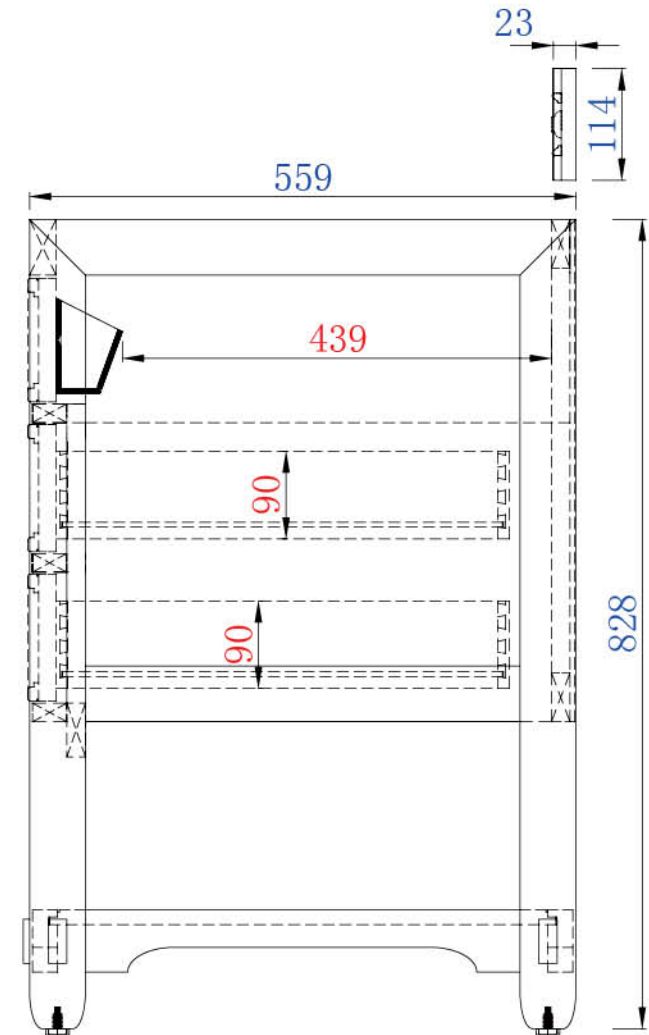

Diagrams with Dimensions
page 01 of 03

NOTE ONE: Countertops are not shown in these diagrams. (Cabinet Only)

NOTE TWO: Wood Backsplash (Shown) is designed for the molding detail to align with sinks in James Martin's Optional Countertops.

Customers' own countertops and sinks may align differently.

Please consult our website for Countertop Diagrams: www.jamesmartinvanities.com

1220mm

Item Number:
500-V48-HON

JAMES MARTIN

VANITIES

Malibu 1220mm Cabinet

Diagrams with Dimensions
page 02 of 03

NOTE ONE: Countertops are not shown in these diagrams. (Cabinet Only)

1220mm

Item Number:
500-V48-HON

JAMES MARTIN

VANITIES

Malibu 1220mm Cabinet

Diagrams with Dimensions
page 03 of 03

NOTE ONE: Countertops are not shown in these diagrams. (Cabinet Only)

NOTE TWO: Wood Backsplash (Shown) is designed for the molding detail to align with sinks in James Martin's Optional Countertops.

Customers' own countertops and sinks may align differently.