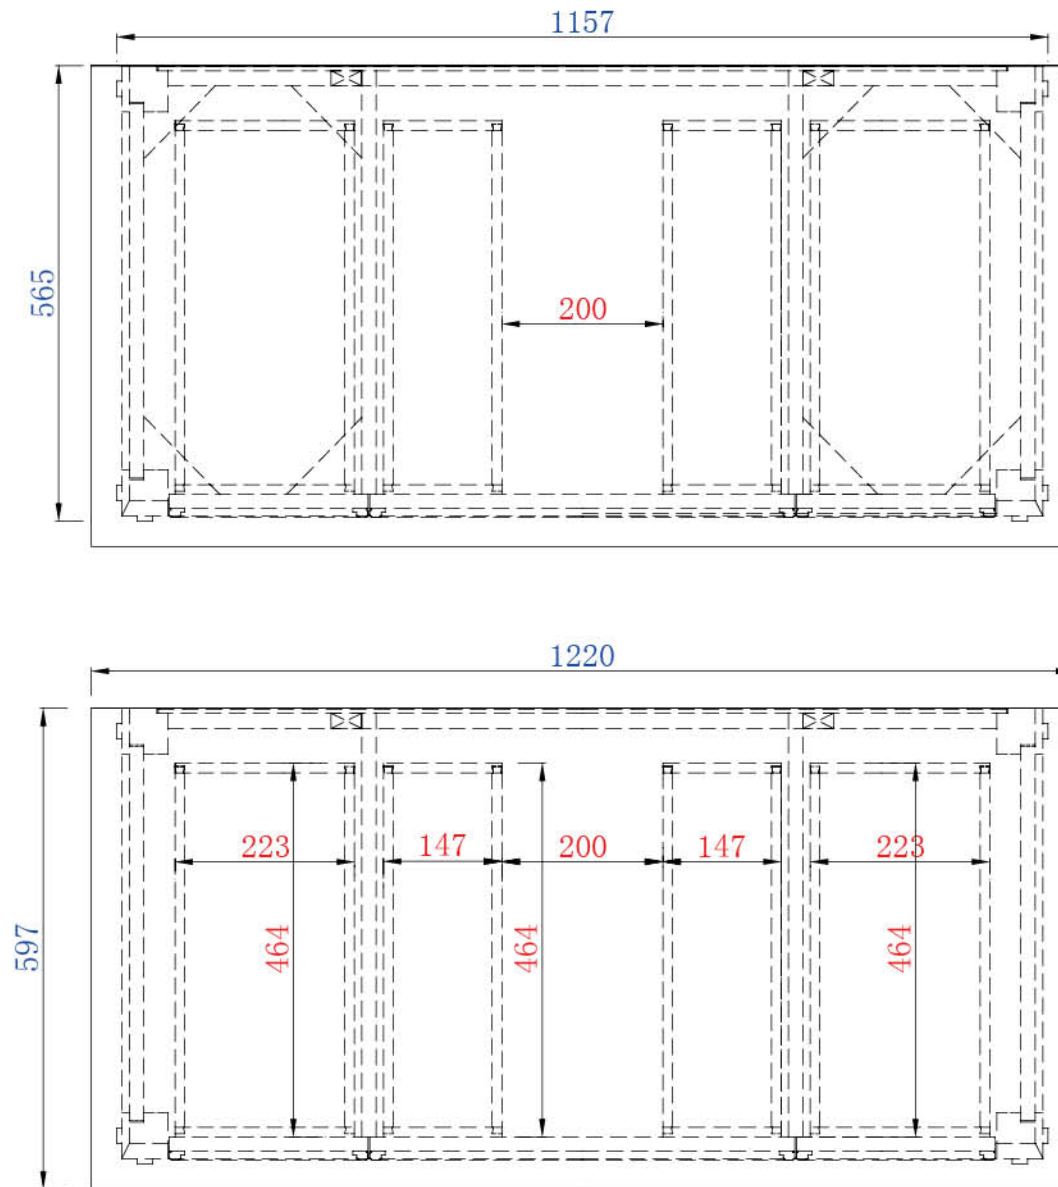

Diagrams with Dimensions
page 01 of 03

NOTE ONE: Countertops are not shown in these diagrams. (Cabinet Only)

NOTE TWO: Wood Backsplash (Shown) is designed for the molding detail to align with sinks in James Martin's Optional Countertops.

Customers' own countertops and sinks may align differently.

Please consult our website for Countertop Diagrams: www.jamesmartinvanities.com

1220mm

Item Number:
500-V48-HON

JAMES MARTIN

VANITIES

Malibu 1220mm Cabinet

Diagrams with Dimensions
page 02 of 03

NOTE ONE: Countertops are not shown in these diagrams. (Cabinet Only)

1220mm

Item Number:
500-V48-HON

JAMES MARTIN

VANITIES

Malibu 1220mm Cabinet

Diagrams with Dimensions
page 03 of 03

NOTE ONE: Countertops are not shown in these diagrams. (Cabinet Only)

NOTE TWO: Wood Backsplash (Shown) is designed for the molding detail to align with sinks in James Martin's Optional Countertops.

Customers' own countertops and sinks may align differently.