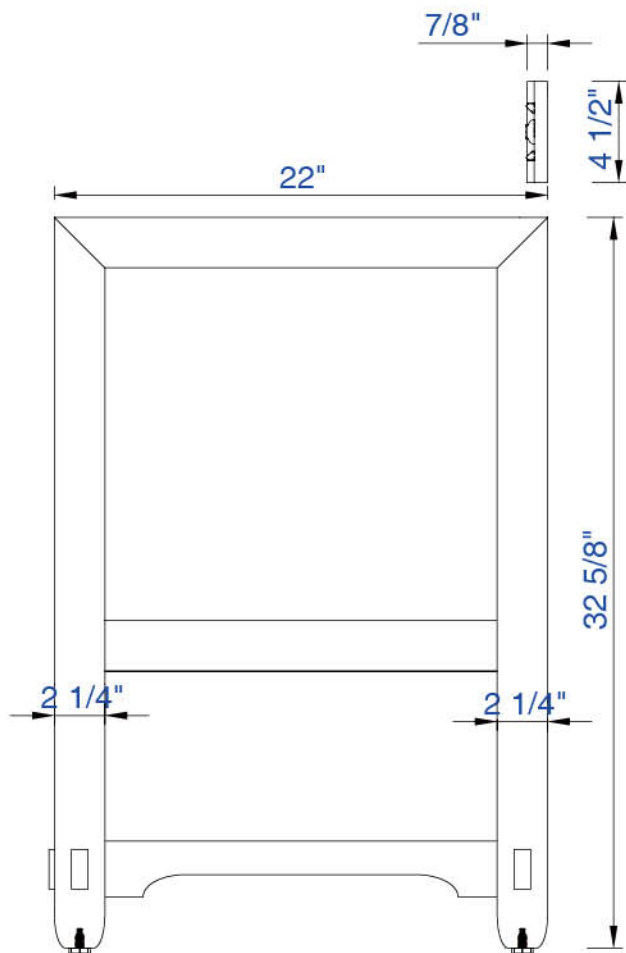

48"

Item Number:
500-V48-HON

JAMES MARTIN

VANITIES

Malibu 48" Cabinet

Diagrams with Dimensions
page 01 of 03

NOTE ONE: Countertops are not shown in these diagrams. (Cabinet Only)

NOTE TWO: Wood Backsplash (Shown) is designed for the molding detail to align with sinks in James Martin's Optional Countertops.

Diagrams with Dimensions
page 02 of 03

NOTE ONE: Countertops are not shown in these diagrams. (Cabinet Only)

48"

Item Number:

500-V48-HON

JAMES MARTIN

VANITIES

Malibu 48 Cabinet

Diagrams with Dimensions
page 03 of 03

NOTE ONE: Countertops are not shown in these diagrams. (Cabinet Only)

NOTE TWO: Wood Backsplash (Shown) is designed for the molding detail to align with sinks in James Martin's Optional Countertops.

Customers' own countertops and sinks may align differently.

Please consult our website for Countertop Diagrams: www.jamesmartinvanities.com

1220mm

Item Number:
500-V48-HON

JAMES MARTIN

VANITIES

Malibu 1220mm Cabinet