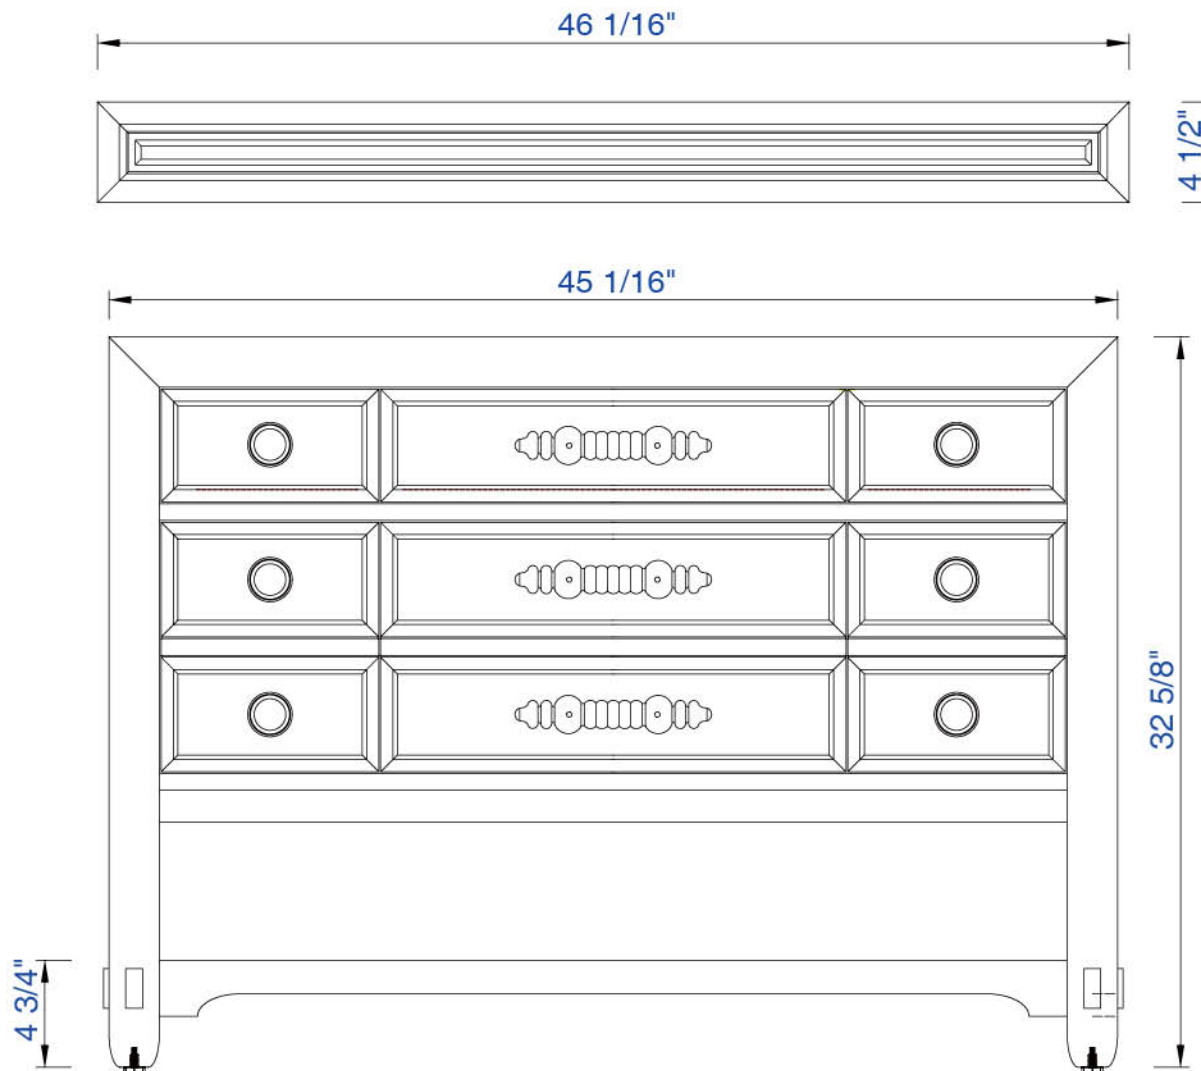

48"

Item Number:
500-V48-HON

JAMES MARTIN

VANITIES

Malibu 48" Cabinet

Diagrams with Dimensions
page 01 of 03

NOTE ONE: Countertops are not shown in these diagrams. (Cabinet Only)

NOTE TWO: Wood Backsplash (Shown) is designed for the molding detail to align with sinks in James Martin's Optional Countertops.

Customers' own countertops and sinks may align differently.

Please consult our website for Countertop Diagrams: www.jamesmartinvanities.com

48"

Item Number:
500-V48-HON

JAMES MARTIN

VANITIES

Malibu 48" Cabinet

Diagrams with Dimensions
page 02 of 03

NOTE ONE: Countertops are not shown in these diagrams. (Cabinet Only)

48"

Item Number:

500-V48-HON

JAMES MARTIN

VANITIES

Malibu 48 Cabinet

Diagrams with Dimensions
page 03 of 03

NOTE ONE: Countertops are not shown in these diagrams. (Cabinet Only)

NOTE TWO: Wood Backsplash (Shown) is designed for the molding detail to align with sinks in James Martin's Optional Countertops.