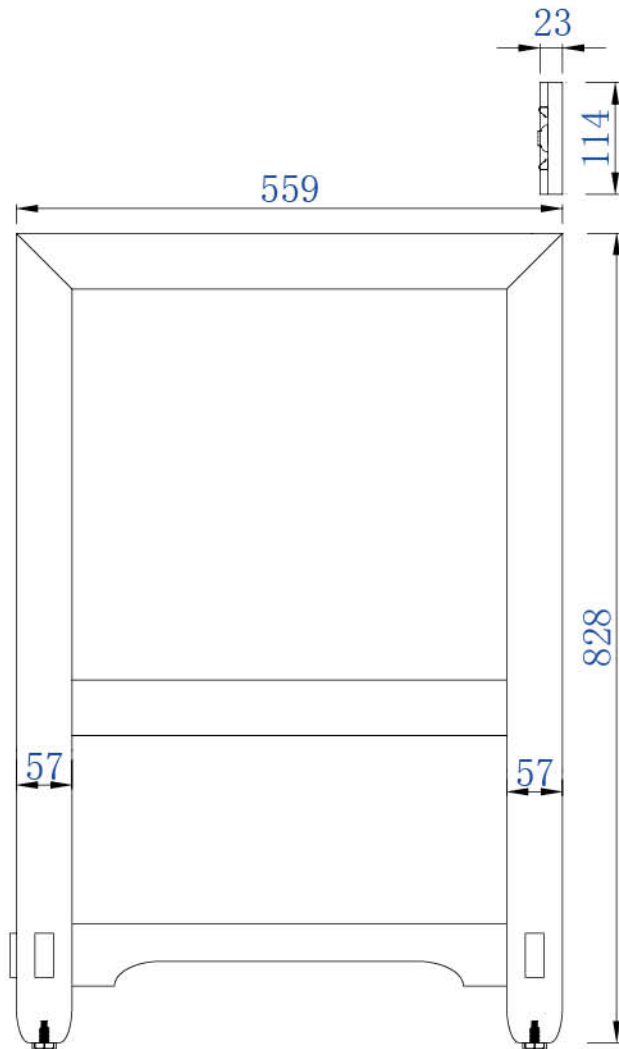

Diagrams with Dimensions
page 01 of 03

NOTE ONE: Countertops are not shown in these diagrams. (Cabinet Only)

NOTE TWO: Wood Backsplash (Shown) is designed for the molding detail to align with sinks in James Martin's Optional Countertops.

Customers' own countertops and sinks may align differently.

Please consult our website for Countertop Diagrams: www.jamesmartinvanities.com

1220mm

Item Number:
500-V48-HON

JAMES MARTIN

VANITIES

Malibu 1220mm Cabinet

Diagrams with Dimensions
page 02 of 03

NOTE ONE: Countertops are not shown in these diagrams. (Cabinet Only)

1220mm

Item Number:
500-V48-HON

JAMES MARTIN

VANITIES

Malibu 1220mm Cabinet

Diagrams with Dimensions
page 03 of 03

NOTE ONE: Countertops are not shown in these diagrams. (Cabinet Only)

NOTE TWO: Wood Backsplash (Shown) is designed for the molding detail to align with sinks in James Martin's Optional Countertops.

Customers' own countertops and sinks may align differently.