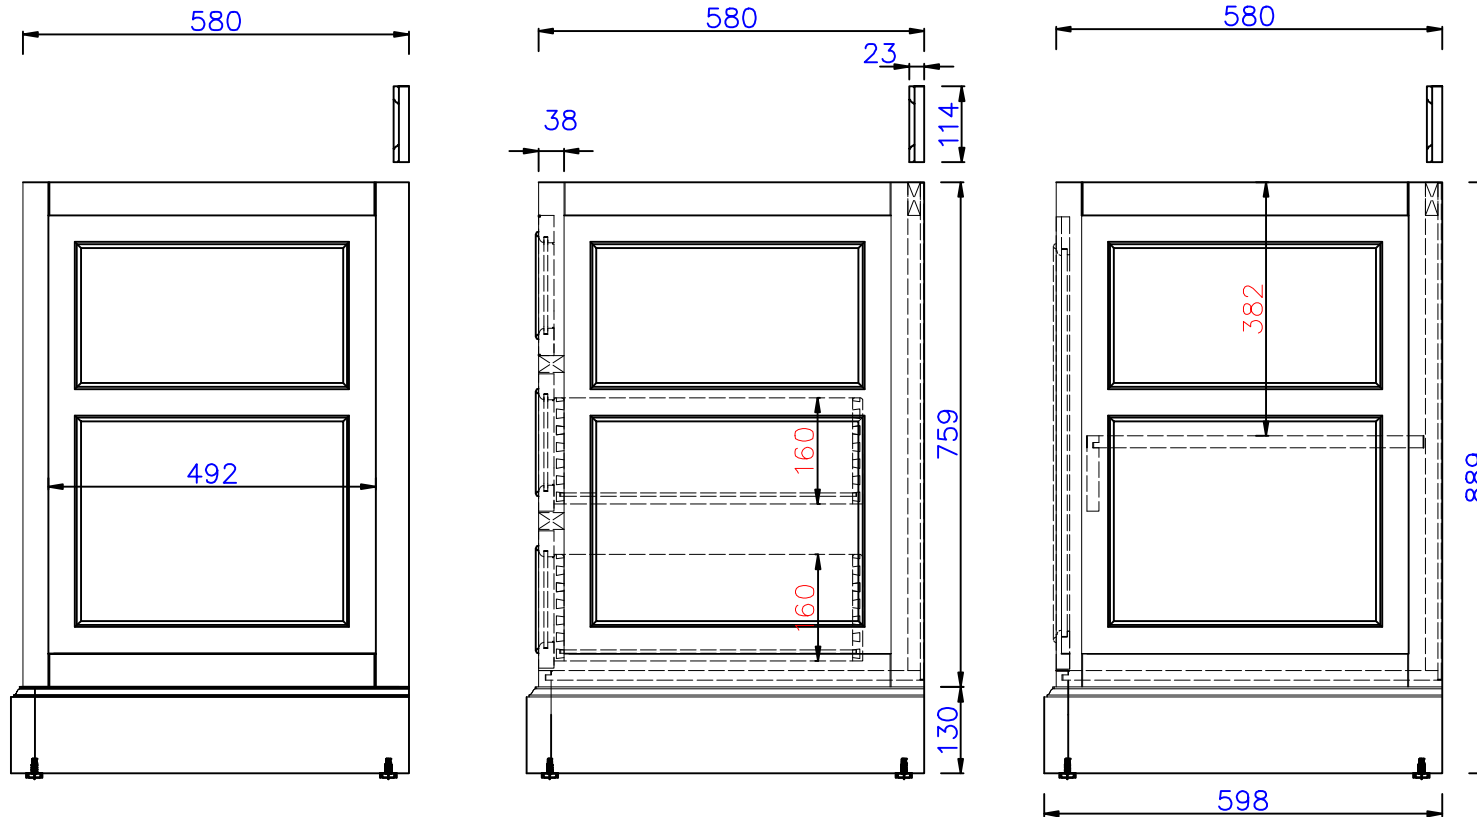

2380mm

Item Number:
825-V36-BNM/BW/SL
825-DU22-BNM/BW/SL

De Soto Drawer Unit (V36+DU22+V36)
Diagrams with Dimensions
page 03 of 03

NOTE ONE: Countertops are not shown in these diagrams .(Cabinet Only)

NOTE TWO: Wood Backsplash (Shown) is designed for the molding detail to align with sinks in James Martin's Optional Countertops.

Customers' own countertops and sinks may align differently.
Please consult our website for Countertop Diagrams: www.jamesmartinvanities.com