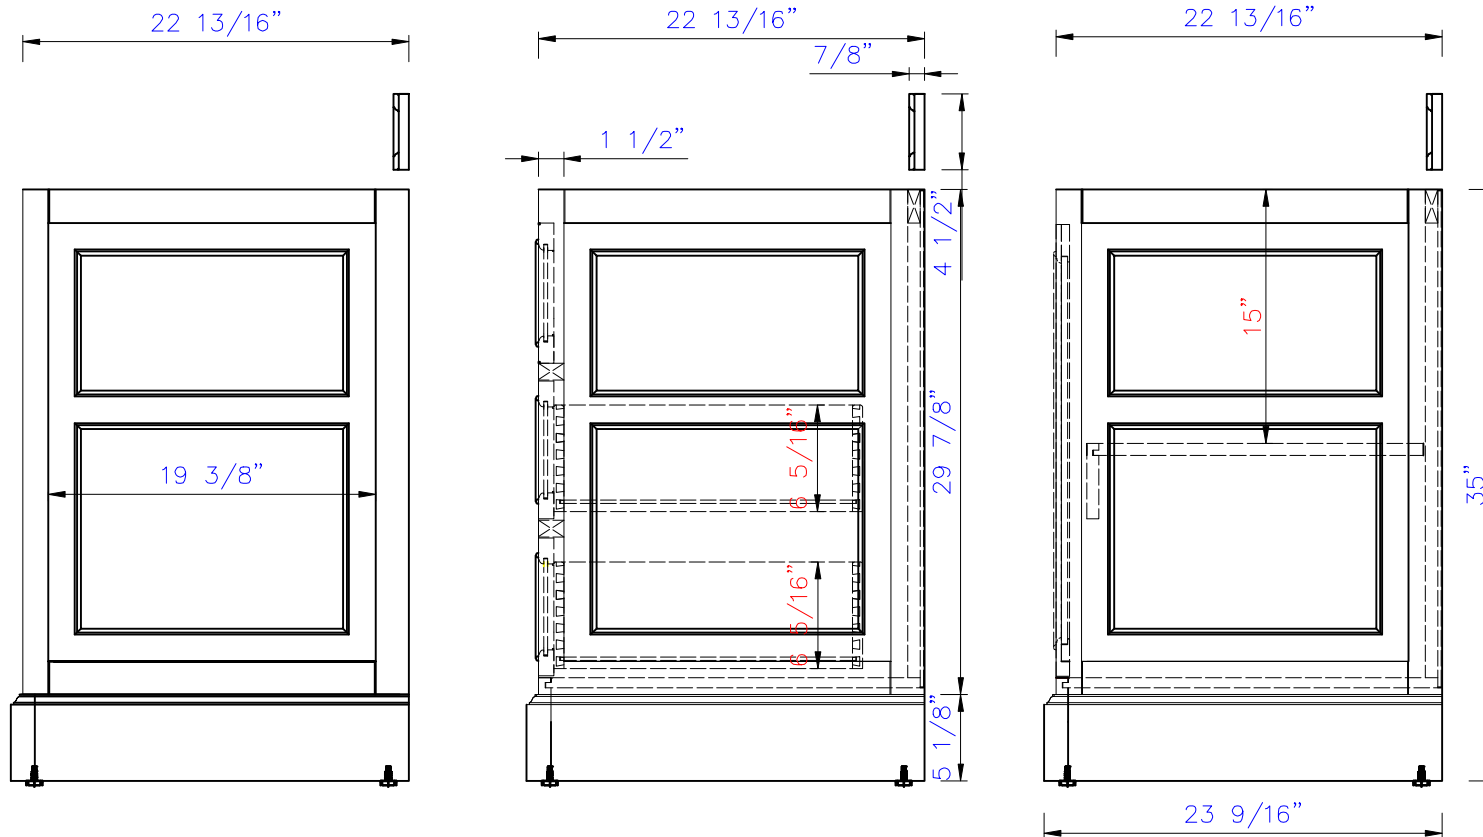

93 11/16"

Item Number:  
825-V36-BNM/BW/SL  
825-DU22-BNM/BW/SL

De Soto Drawer Unit (V36+DU22+V36)  
Diagrams with Dimensions  
page 01 of 03

NOTE ONE: Countertops are not shown in these diagrams .(Cabinet Only)

93 11/16"

Item Number:  
825-V36-BNM/BW/SL  
825-DU22-BNM/BW/SL

De Soto Drawer Unit (V36+DU22+V36)  
Diagrams with Dimensions  
page 02 of 03

NOTE ONE: Countertops are not shown in these diagrams .(Cabinet Only)

NOTE TWO: Internal Shelves (Shown) are designed to align with sinks in James Martin's Optional Countertops.  
Customers' own countertops and sinks may align differently, and modification may be required.  
Please consult our website for Countertop Diagrams: [www.jamesmartinvanities.com](http://www.jamesmartinvanities.com)

93 11/16"

Item Number:  
825-V36-BNM/BW/SL  
825-DU22-BNM/BW/SL

De Soto Drawer Unit (V36+DU22+V36)  
Diagrams with Dimensions  
page 03 of 03

NOTE ONE: Countertops are not shown in these diagrams .(Cabinet Only)