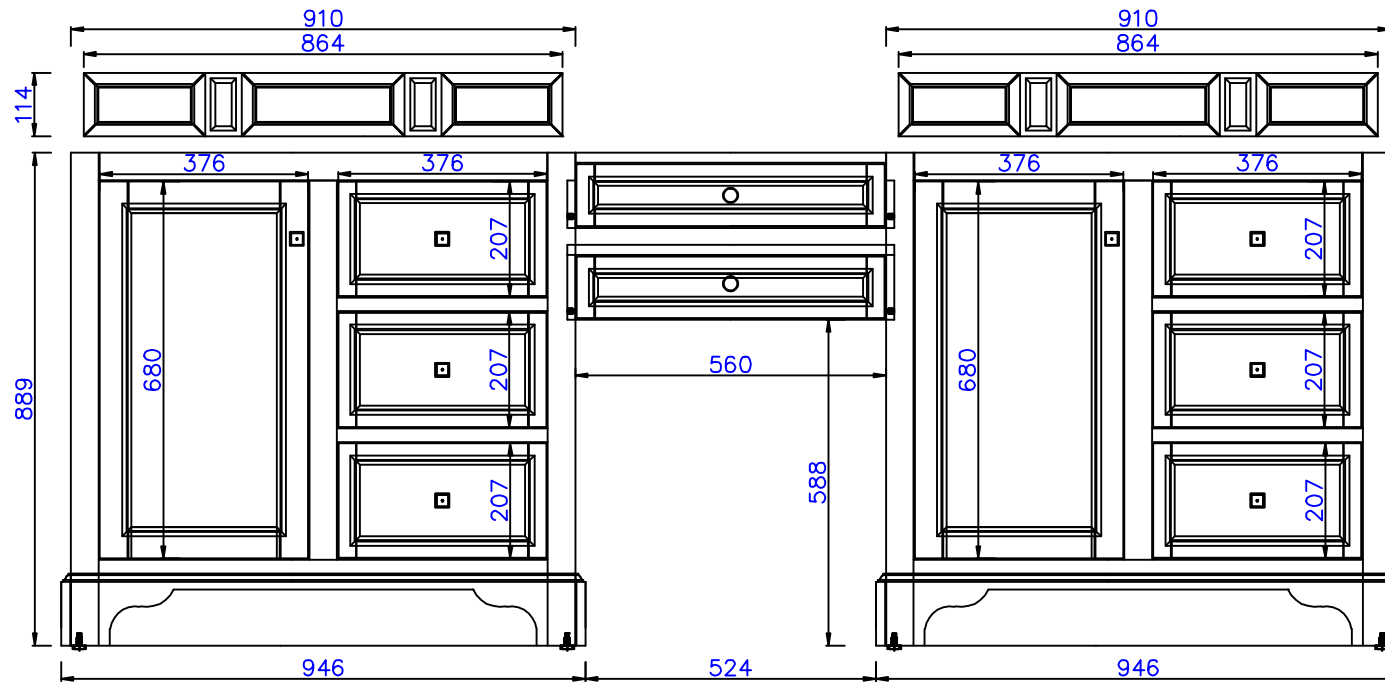

93 11/16"

Item Number:  
825-V36-BNM/BW/SL  
825-DU22-BNM/BW/SL

De Soto Drawer Unit (V36+DU22+V36)  
Diagrams with Dimensions  
page 01 of 03

NOTE ONE: Countertops are not shown in these diagrams .(Cabinet Only)

93 11/16"

Item Number:  
825-V36-BNM/BW/SL  
825-DU22-BNM/BW/SL

De Soto Drawer Unit (V36+DU22+V36)  
Diagrams with Dimensions  
page 03 of 03

NOTE ONE: Countertops are not shown in these diagrams .(Cabinet Only)

NOTE TWO: Wood Backsplash (Shown) is designed for the molding detail to align with sinks in James Martin's Optional Countertops.

Customers' own countertops and sinks may align differently.  
Please consult our website for Countertop Diagrams: [www.jamesmartinvanities.com](http://www.jamesmartinvanities.com)

2380mm

Item Number:  
825-V36-BNM/BW/SL  
825-DU22-BNM/BW/SL

De Soto Drawer Unit (V36+DU22+V36)  
Diagrams with Dimensions  
page 01 of 03

NOTE ONE: Countertops are not shown in these diagrams .(Cabinet Only)