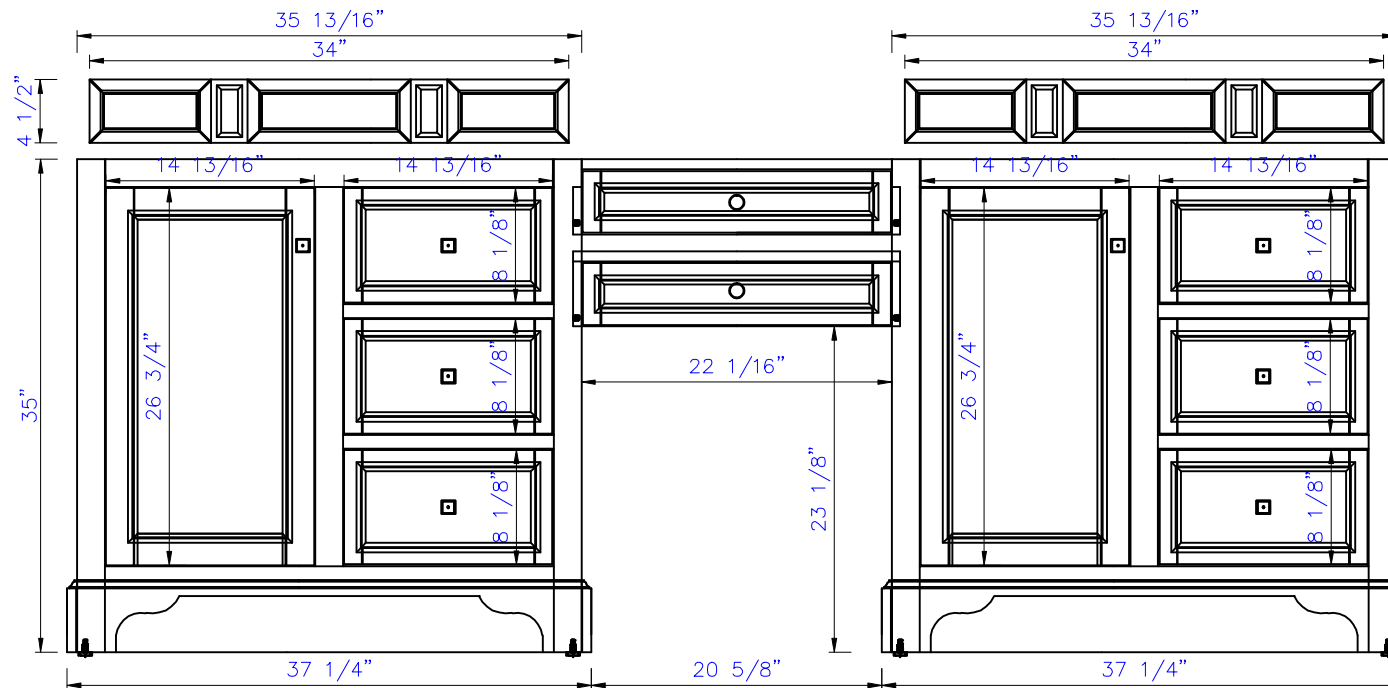

93 11/16"

Item Number:  
825-V36-BNM/BW/SL  
825-DU22-BNM/BW/SL

De Soto Drawer Unit (V36+DU22+V36)  
Diagrams with Dimensions  
page 01 of 03

NOTE ONE: Countertops are not shown in these diagrams .(Cabinet Only)

NOTE TWO: Wood Backsplash (Shown) is designed for the molding detail to align with sinks in James Martin's Optional Countertops.

Customers' own countertops and sinks may align differently.

Please consult our website for Countertop Diagrams: [www.jamesmartinvanities.com](http://www.jamesmartinvanities.com)

93 11/16"

Item Number:  
825-V36-BNM/BW/SL  
825-DU22-BNM/BW/SL

De Soto Drawer Unit (V36+DU22+V36)  
Diagrams with Dimensions  
page 02 of 03

NOTE ONE: Countertops are not shown in these diagrams .(Cabinet Only)

93 11/16"

Item Number:  
825-V36-BNM/BW/SL  
825-DU22-BNM/BW/SL

De Soto Drawer Unit (V36+DU22+V36)  
Diagrams with Dimensions  
page 03 of 03

NOTE ONE: Countertops are not shown in these diagrams .(Cabinet Only)