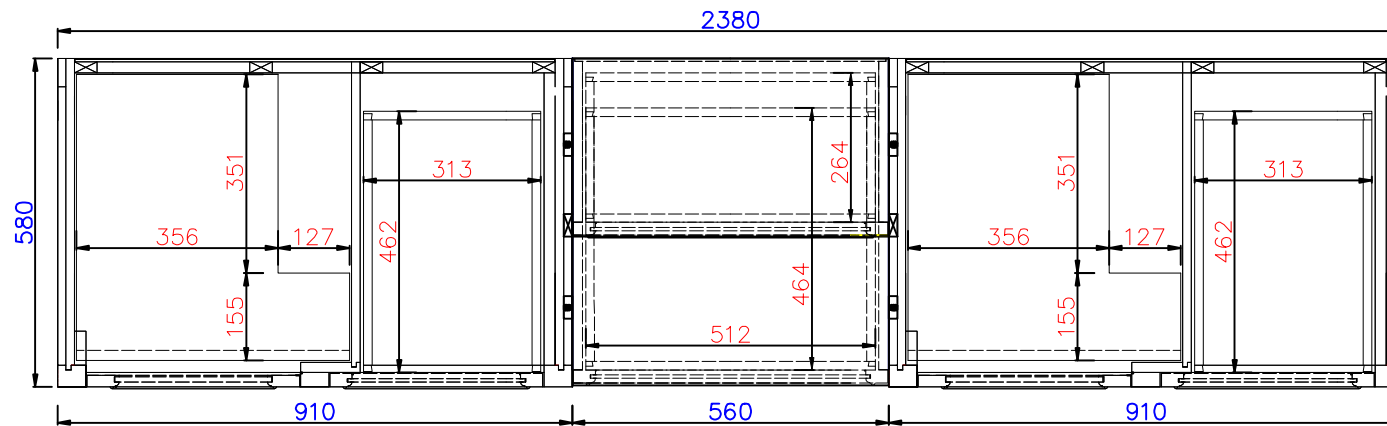

93 11/16"

Item Number:  
825-V36-BNM/BW/SL  
825-DU22-BNM/BW/SL

De Soto Drawer Unit (V36+DU22+V36)  
Diagrams with Dimensions  
page 01 of 03

NOTE ONE: Countertops are not shown in these diagrams .(Cabinet Only)

NOTE TWO: Wood Backsplash (Shown) is designed for the molding detail to align with sinks in James Martin's Optional Countertops.

Customers\* own countertops and sinks may align differently.

Please consult our website for Countertop Diagrams: [www.jamesmartinvanities.com](http://www.jamesmartinvanities.com)

2380mm

Item Number:  
825-V36-BNM/BW/SL  
825-DU22-BNM/BW/SL

De Soto Drawer Unit (V36+DU22+V36)  
Diagrams with Dimensions  
page 02 of 03

NOTE ONE: Countertops are not shown in these diagrams .(Cabinet Only)

NOTE TWO: Internal Shelves (Shown) are designed to align with sinks in James Martin's Optional Countertops. Customers' own countertops and sinks may align differently, and modification may be required.