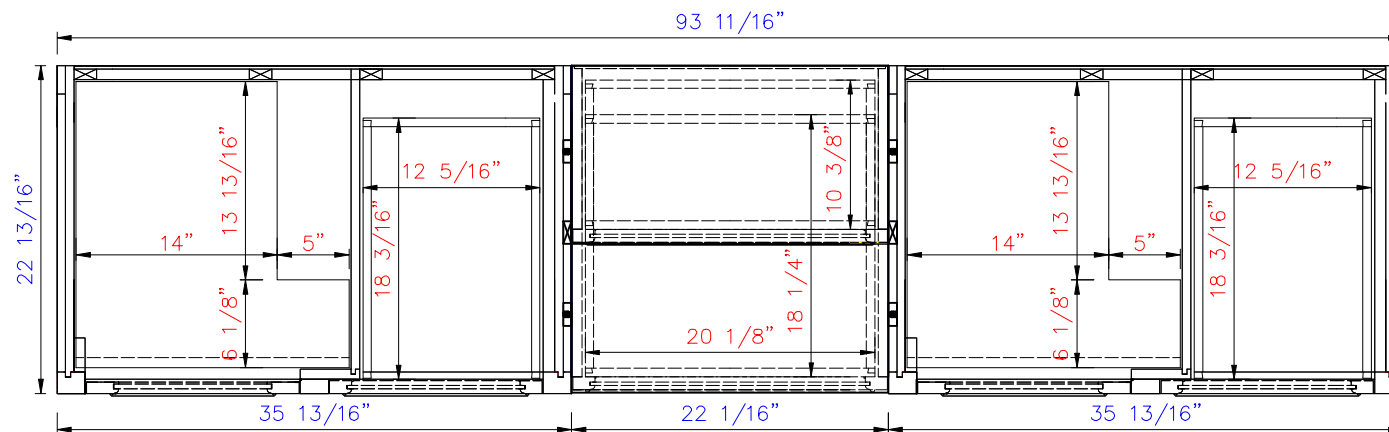

93 11/16"

Item Number:  
825-V36-BNM/BW/SL  
825-DU22-BNM/BW/SL

De Soto Drawer Unit (V36+DU22+V36)  
Diagrams with Dimensions  
page 01 of 03

NOTE ONE: Countertops are not shown in these diagrams .(Cabinet Only)

NOTE TWO: Wood Backsplash (Shown) is designed for the molding detail to align with sinks in James Martin's Optional Countertops.

Customers' own countertops and sinks may align differently.

Please consult our website for Countertop Diagrams: [www.jamesmartinvanities.com](http://www.jamesmartinvanities.com)

93 11/16"

Item Number:  
825-V36-BNM/BW/SL  
825-DU22-BNM/BW/SL

De Soto Drawer Unit (V36+DU22+V36)  
Diagrams with Dimensions  
page 02 of 03

NOTE ONE: Countertops are not shown in these diagrams .(Cabinet Only)

93 11/16"

Item Number:  
825-V36-BNM/BW/SL  
825-DU22-BNM/BW/SL

De Soto Drawer Unit (V36+DU22+V36)  
Diagrams with Dimensions  
page 03 of 03

NOTE ONE: Countertops are not shown in these diagrams .(Cabinet Only)