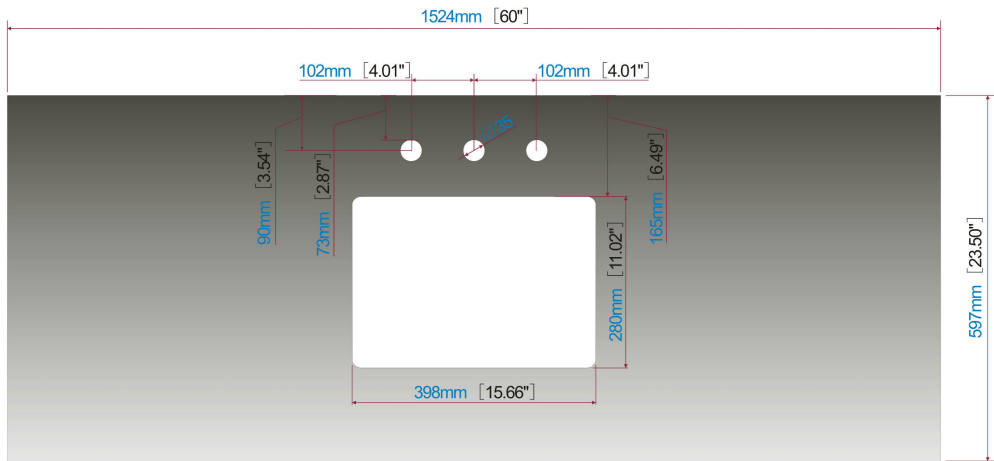

60"
3cm

60" Quartz (3cm Thickness) Specifications Eased Edge

JAMES MARTIN

VANITIES