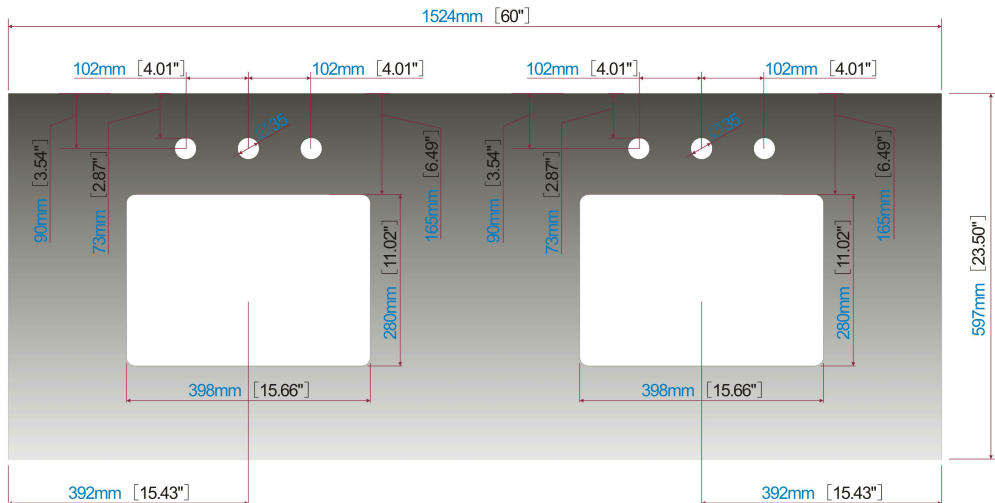

60"
3cm

60" Quartz (3cm Thickness) Specifications Eased Edge

JAMES MARTIN

VANITIES