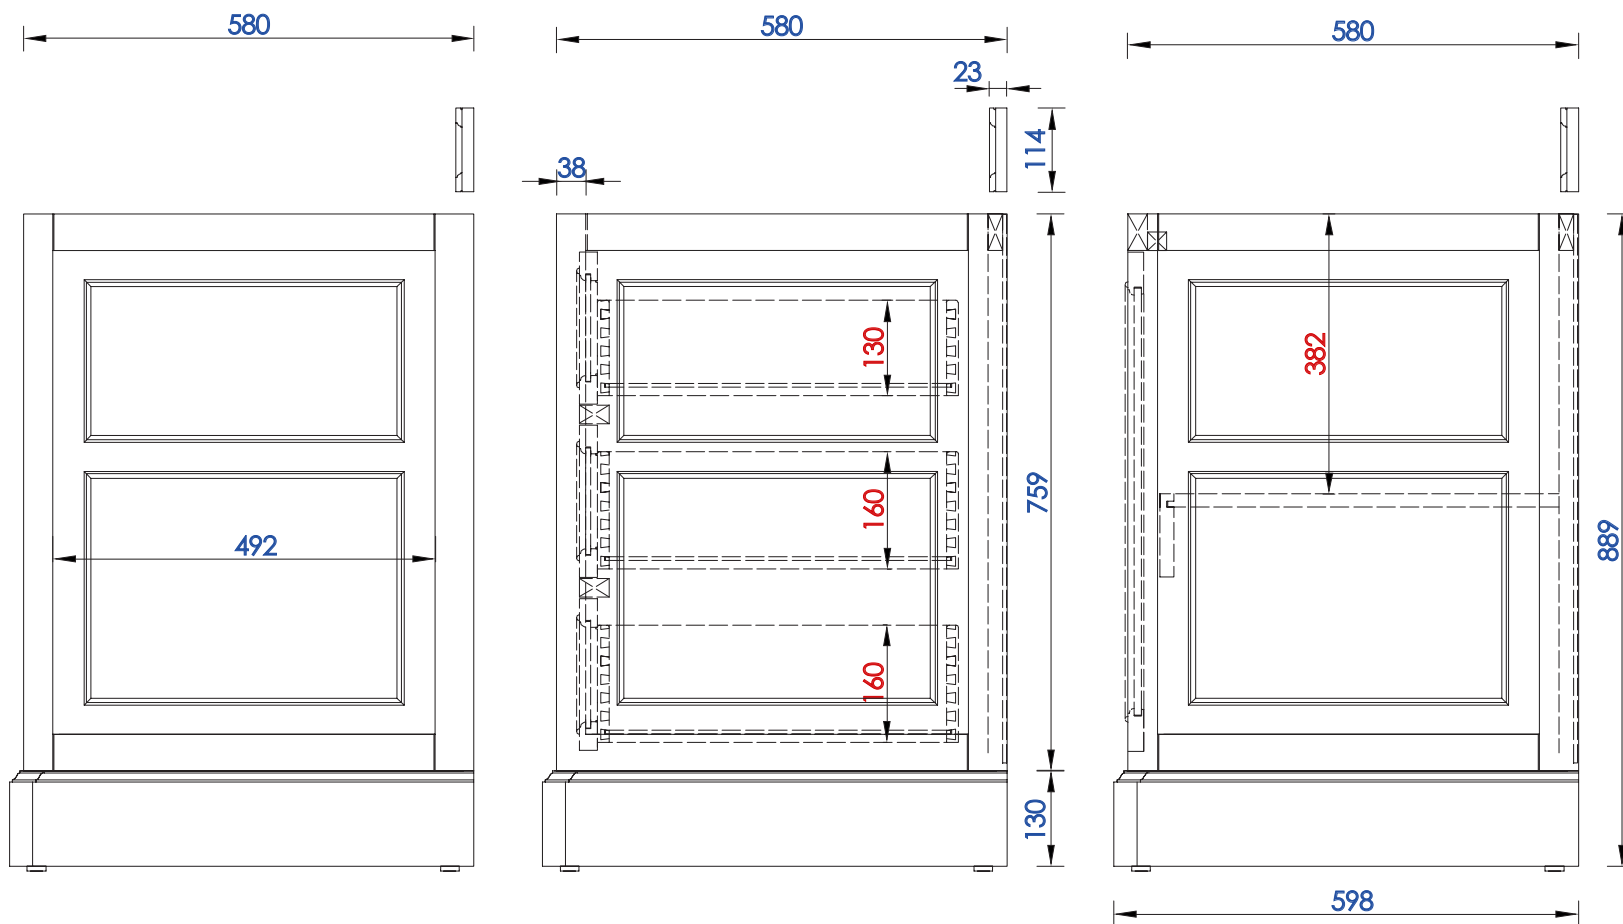

60" D

Item Number:

825-V60D-BNM
825-V60D-BW
825-V60D-SL

JAMES MARTIN

VANITIES

De Soto 60" Double Vanity

Diagrams with Dimensions
page 01 of 03

NOTE ONE: Countertops are not shown in these diagrams. (Cabinet Only)

De Soto 1524mm Double Vanity

825-V60D-BNM
825-V60D-BW
825-V60D-SL

Diagrams with Dimensions
page 02 of 03

VANITIES

NOTE ONE: Countertops are not shown in these diagrams. (Cabinet Only)

NOTE TWO: Internal Shelves(Shown) are designed to align with sinks in James Martin's Optional Countertops.

Customer's own countertops and sink may align differently, and modification may be required.

Please consult our website for Countertop Diagrams: www.jamesmartinvanities.com

1524 mm

Item Number:

825-V60D-BNM
825-V60D-BW
825-V60D-SL

JAMES MARTIN

VANITIES

De Soto 1524mm Double Vanity

Diagrams with Dimensions
page 03 of 03

NOTE ONE: Countertops are not shown in these diagrams. (Cabinet Only)

NOTE TWO: Wood Backsplash (Shown) is designed for the molding detail to align with sinks in James Martin's Optional Countertops.