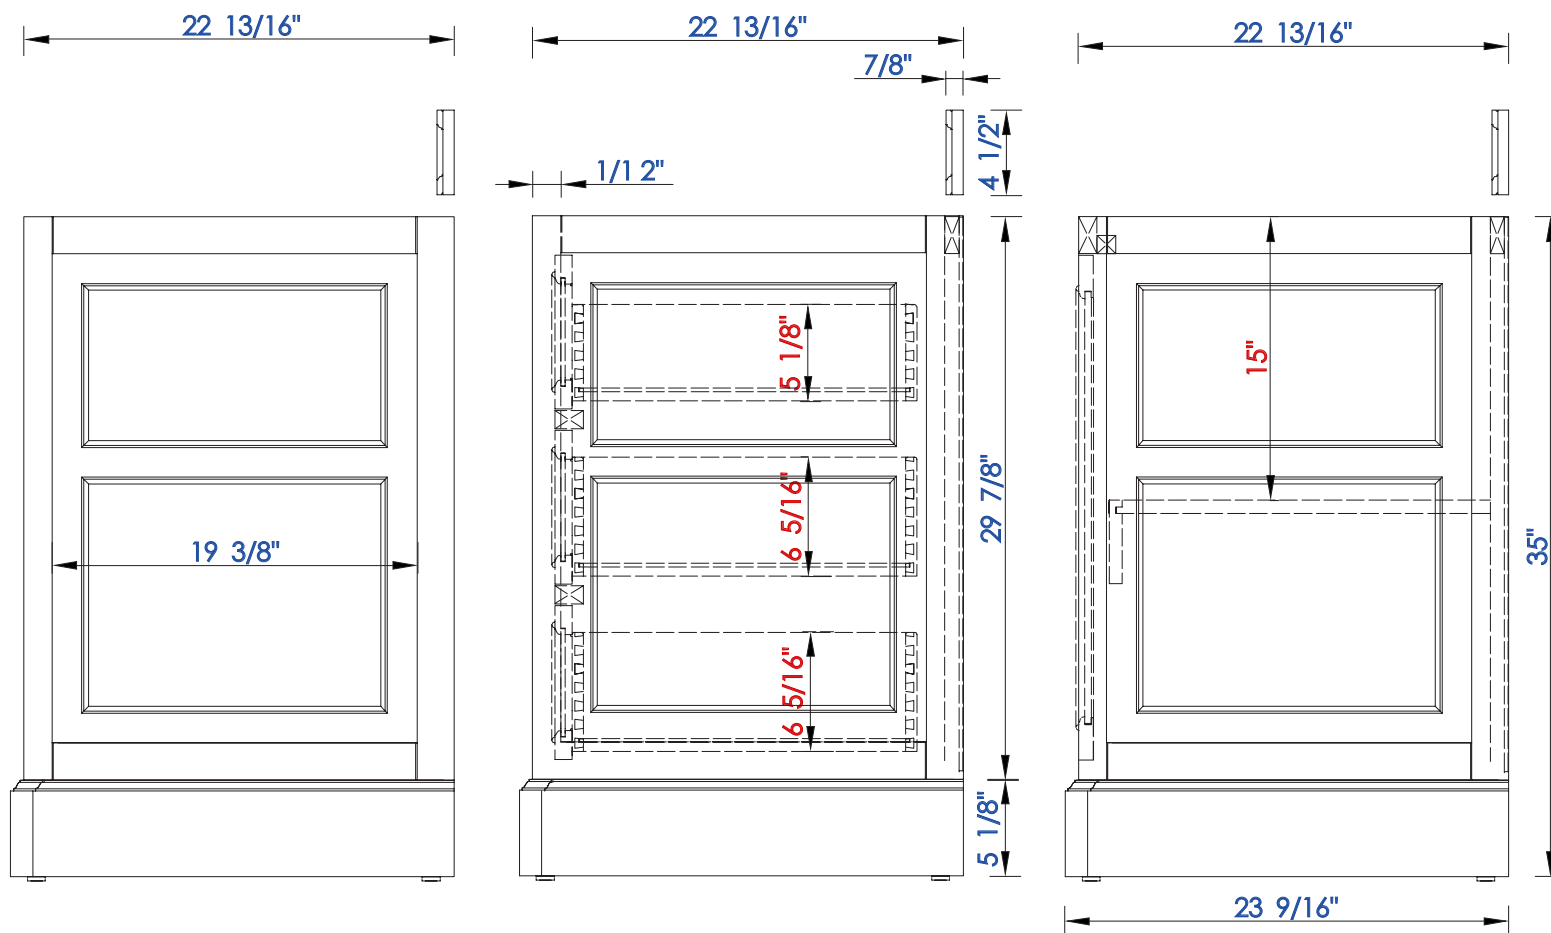

60" D

Item Number:

825-V60D-BNM
825-V60D-BW
825-V60D-SL

JAMES MARTIN

VANITIES

De Soto 60" Double Vanity

Diagrams with Dimensions
page 01 of 03

NOTE ONE: Countertops are not shown in these diagrams. (Cabinet Only)

Please consult our website for Countertop Diagrams: www.jamesmartinvanities.com

60" D

Item Number:

825-V60D-BNM
825-V60D-BW
825-V60D-SL

JAMES MARTIN

VANITIES

De Soto 60" Double Vanity

Diagrams with Dimensions
page 02 of 03

Please consult our website for Countertop Diagrams: www.jamesmartinvanities.com

60" D

Item Number:

825-V60D-BNM
825-V60D-BW
825-V60D-SL

JAMES MARTIN

VANITIES

De Soto 60" Double Vanity

Diagrams with Dimensions
page 03 of 03

Please consult our website for Countertop Diagrams: www.jamesmartinvanities.com

1524 mm

Item Number:

JAMES MARTIN

De Soto 1524mm Double Vanity

825-V60D-BNM
825-V60D-BW
825-V60D-SL

Diagrams with Dimensions
page 01 of 03