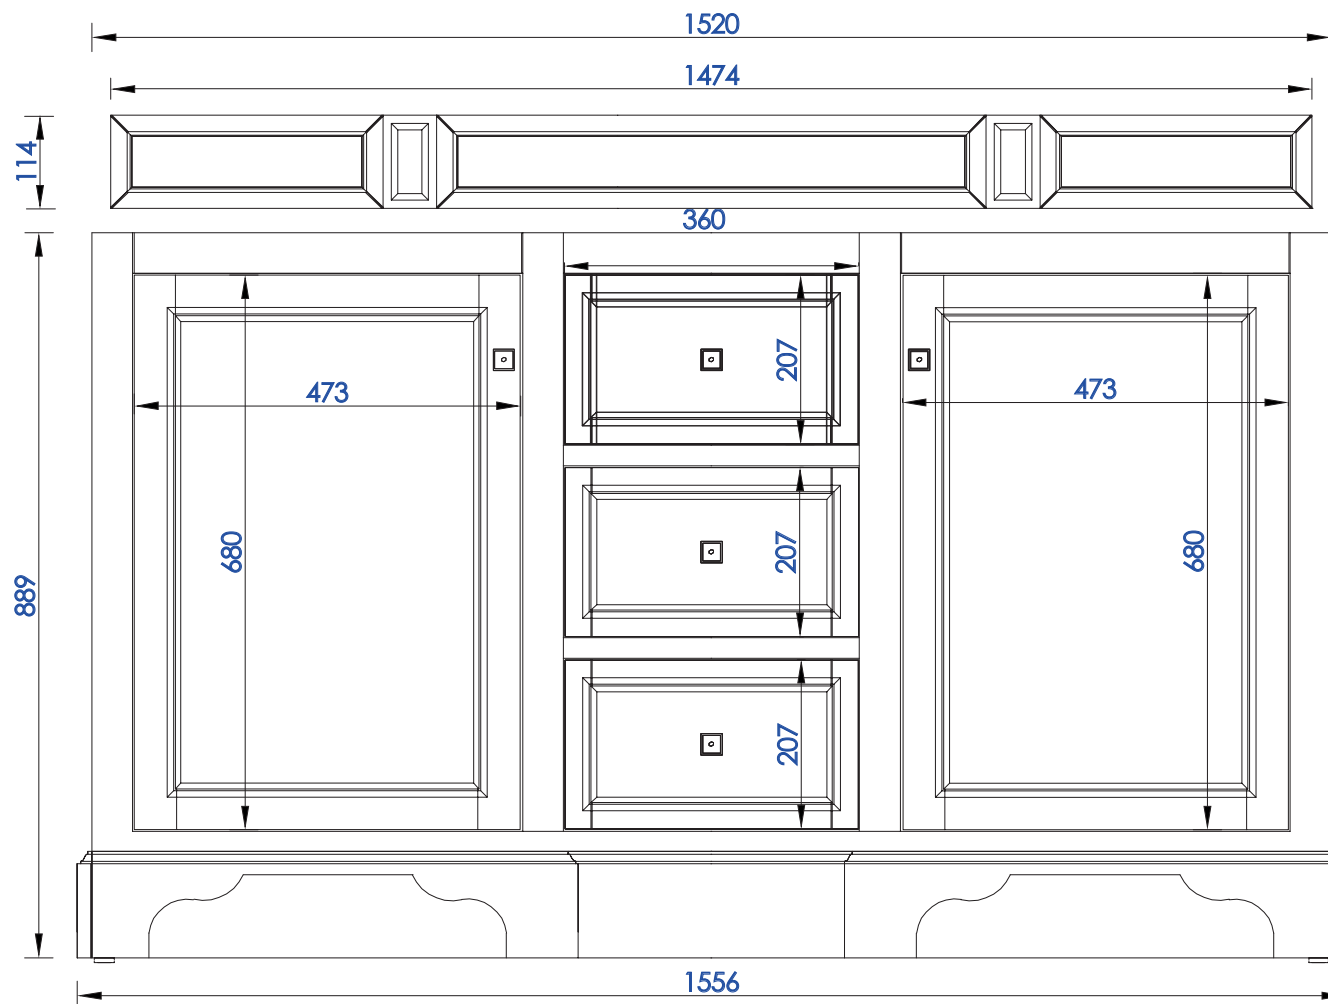

60" D

Item Number:

825-V60D-BNM
825-V60D-BW
825-V60D-SL

JAMES MARTIN

VANITIES

De Soto 60" Double Vanity

Diagrams with Dimensions
page 01 of 03

NOTE ONE: Countertops are not shown in these diagrams. (Cabinet Only)

Please consult our website for Countertop Diagrams: www.jamesmartinvanities.com

60" D

Item Number:

825-V60D-BNM
825-V60D-BW
825-V60D-SL

JAMES MARTIN

VANITIES

De Soto 60" Double Vanity

Diagrams with Dimensions
page 03 of 03

Please consult our website for Countertop Diagrams: www.jamesmartinvanities.com

1524 mm

Item Number:

JAMES MARTIN

De Soto 1524mm Double Vanity

825-V60D-BNM
825-V60D-BW
825-V60D-SL

Diagrams with Dimensions
page 01 of 03

VANITIES

NOTE ONE: Countertops are not shown in these diagrams. (Cabinet Only)

NOTE TWO: Wood Backsplash (Shown) is designed for the molding detail to align with sinks in James Martin's Optional Countertops.