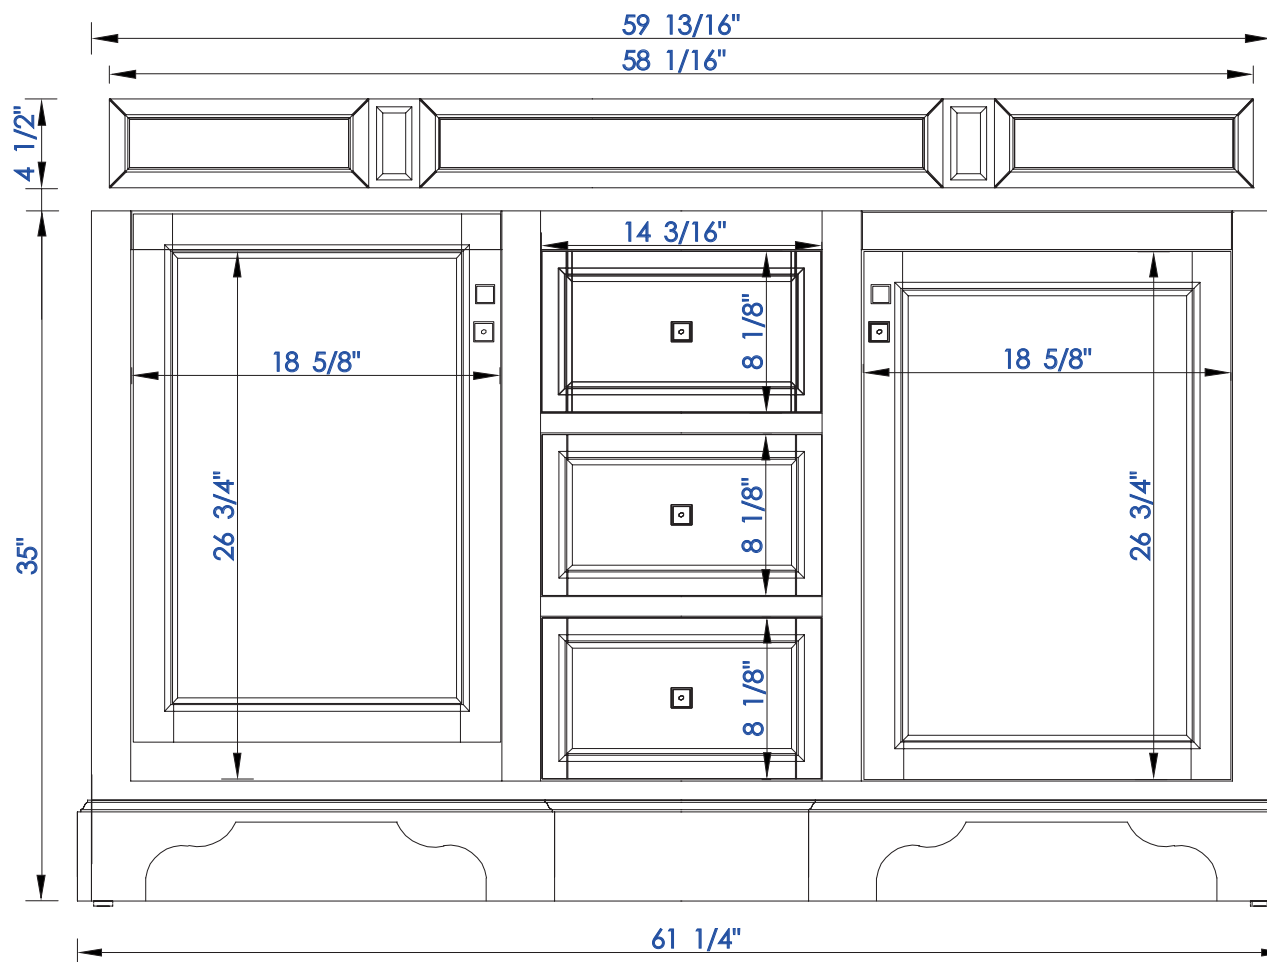

60" D

Item Number:

825-V60D-BNM
825-V60D-BW
825-V60D-SL

JAMES MARTIN

VANITIES

De Soto 60" Double Vanity

Diagrams with Dimensions
page 01 of 03

NOTE ONE: Countertops are not shown in these diagrams. (Cabinet Only)

NOTE TWO: Wood Backsplash (Shown) is designed for the molding detail to align with sinks in James Martin's Optional Countertops.

Customer's own countertops and sinks may align differently, and modification may be required.

Please consult our website for Countertop Diagrams: www.jamesmartinvanities.com

60" D

Item Number:

825-V60D-BNM
825-V60D-BW
825-V60D-SL

JAMES MARTIN

VANITIES

De Soto 60" Double Vanity

Diagrams with Dimensions
page 02 of 03

Please consult our website for Countertop Diagrams: www.jamesmartinvanities.com

60" D

Item Number:

825-V60D-BNM
825-V60D-BW
825-V60D-SL

JAMES MARTIN

VANITIES

De Soto 60" Double Vanity

Diagrams with Dimensions
page 03 of 03