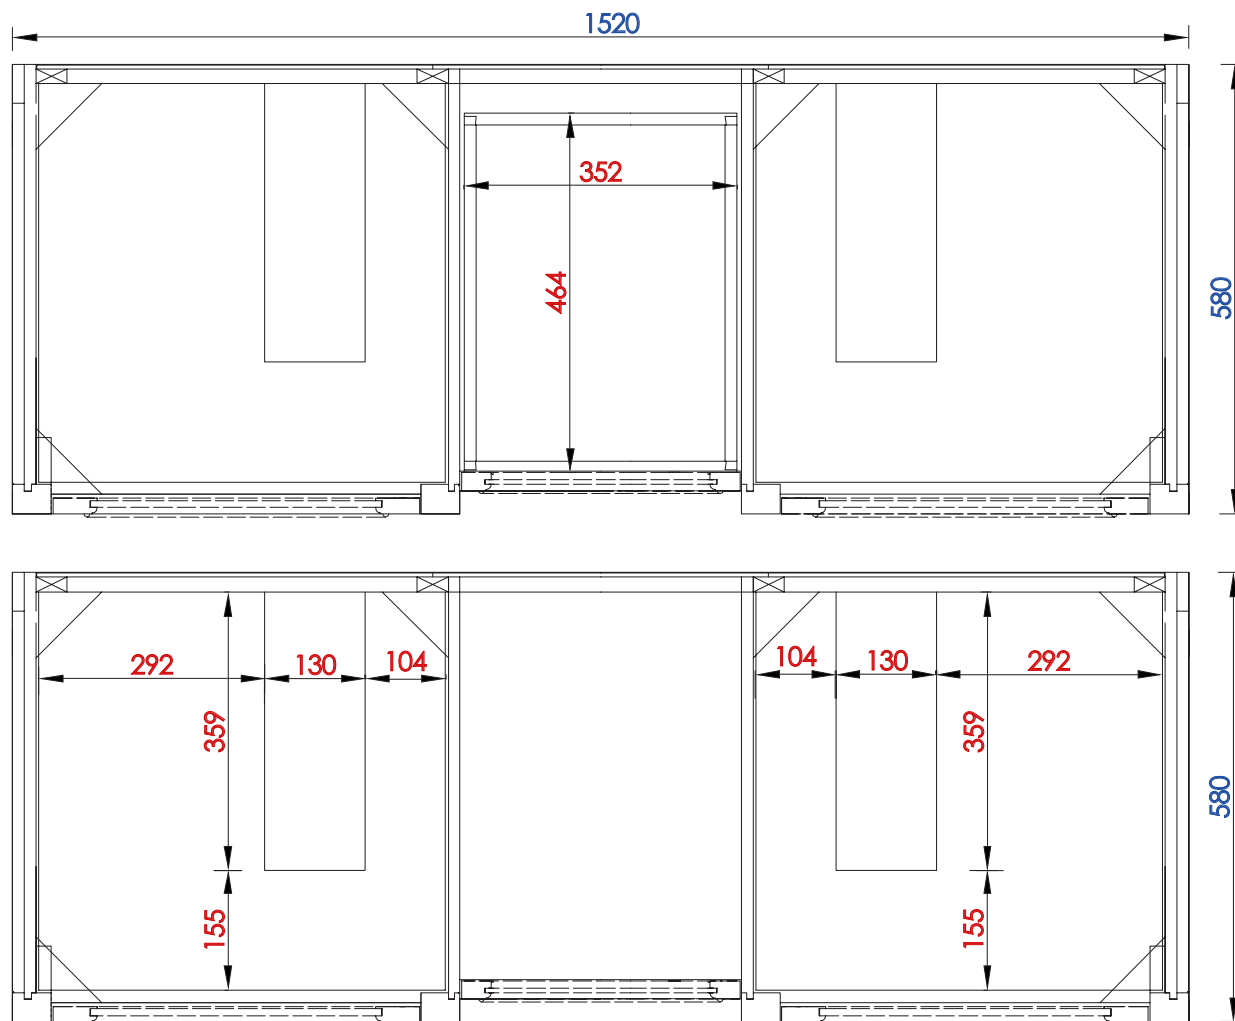

60" D

Item Number:

825-V60D-BNM
825-V60D-BW
825-V60D-SL

JAMES MARTIN

VANITIES

De Soto 60" Double Vanity

Diagrams with Dimensions
page 01 of 03

NOTE ONE: Countertops are not shown in these diagrams. (Cabinet Only)

Please consult our website for Countertop Diagrams: www.jamesmartinvanities.com

1524 mm

Item Number:

JAMES MARTIN

De Soto 1524mm Double Vanity

825-V60D-BNM
825-V60D-BW
825-V60D-SL

Diagrams with Dimensions
page 01 of 03

Customer's own countertops and sinks may align differently, and modification may be required.

Please consult our website for Countertop Diagrams: www.jamesmartinvanities.com

1524 mm

Item Number:

JAMES MARTIN

De Soto 1524mm Double Vanity

825-V60D-BNM
825-V60D-BW
825-V60D-SL

Diagrams with Dimensions
page 02 of 03

VANITIES

NOTE ONE: Countertops are not shown in these diagrams. (Cabinet Only)

NOTE TWO: Internal Shelves(Shown) are designed to align with sinks in James Martin's Optional Countertops.