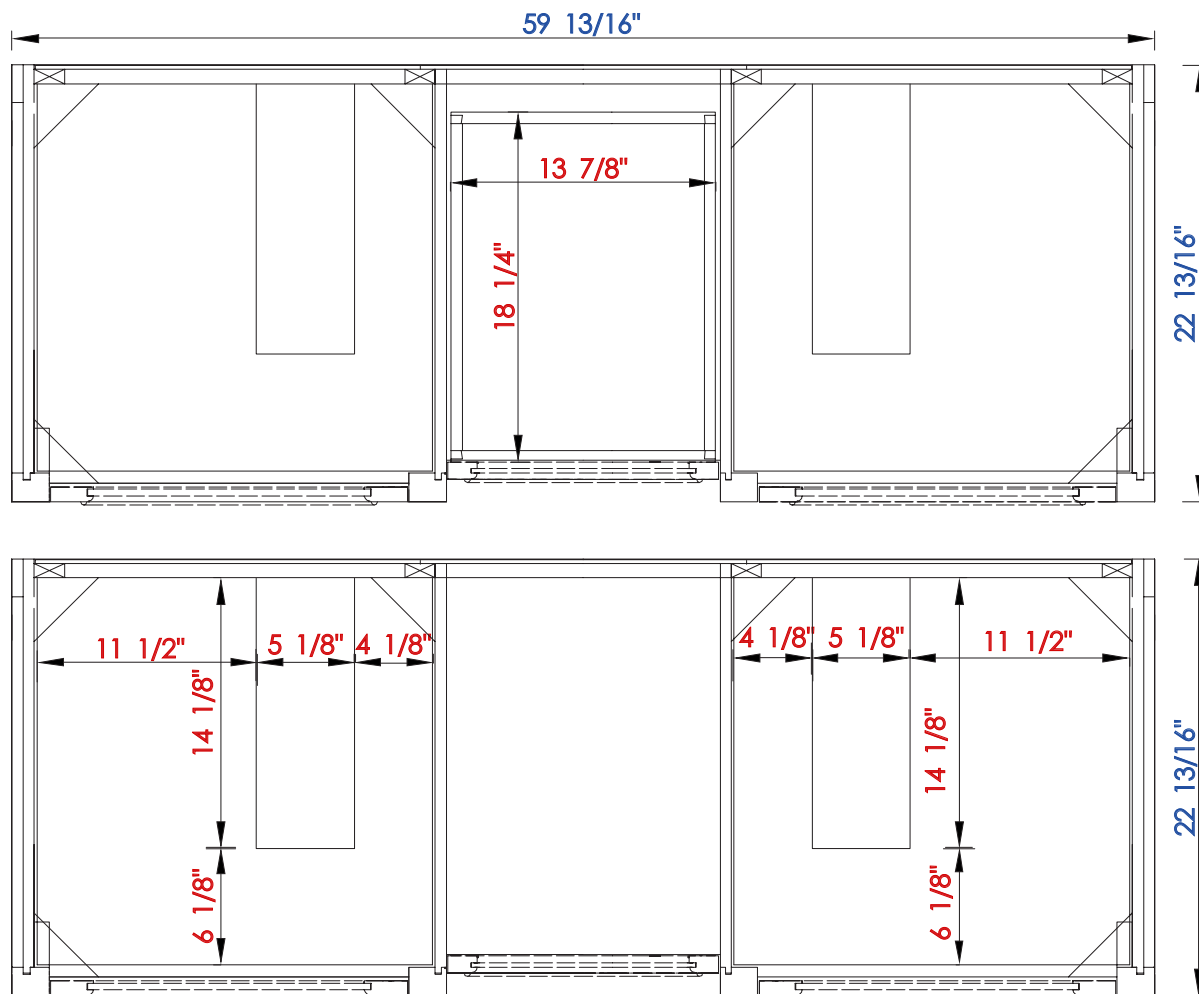

60" D

Item Number:

825-V60D-BNM
825-V60D-BW
825-V60D-SL

JAMES MARTIN

VANITIES

De Soto 60" Double Vanity

Diagrams with Dimensions
page 01 of 03

NOTE ONE: Countertops are not shown in these diagrams. (Cabinet Only)

Please consult our website for Countertop Diagrams: www.jamesmartinvanities.com

60" D

Item Number:

825-V60D-BNM
825-V60D-BW
825-V60D-SL

JAMES MARTIN

VANITIES

De Soto 60" Double Vanity

Diagrams with Dimensions
page 02 of 03

NOTE ONE: Countertops are not shown in these diagrams. (Cabinet Only)

NOTE TWO: Internal Shelves(Shown) are designed to align with sinks in James Martin's Optional Countertops.

Customer's own countertops and sink may align differently, and modification may be required.

Please consult our website for Countertop Diagrams: www.jamesmartinvanities.com

60" D

Item Number:

825-V60D-BNM
825-V60D-BW
825-V60D-SL

JAMES MARTIN

VANITIES

De Soto 60" Double Vanity

Diagrams with Dimensions
page 03 of 03