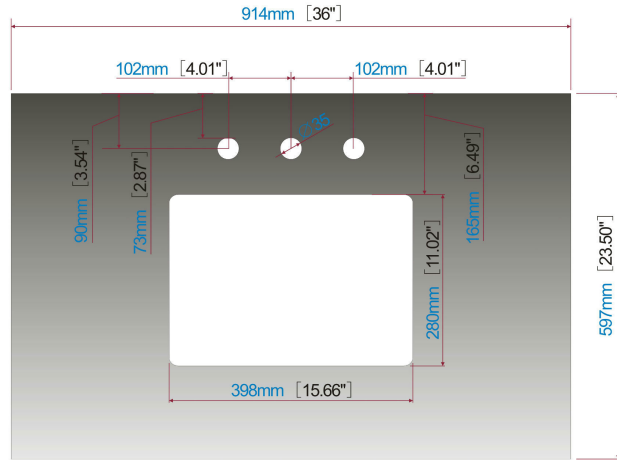

36"  
3cm

## 36" Quartz (3cm Thickness) Specifications Eased Edge

JAMES MARTIN

VANITIES