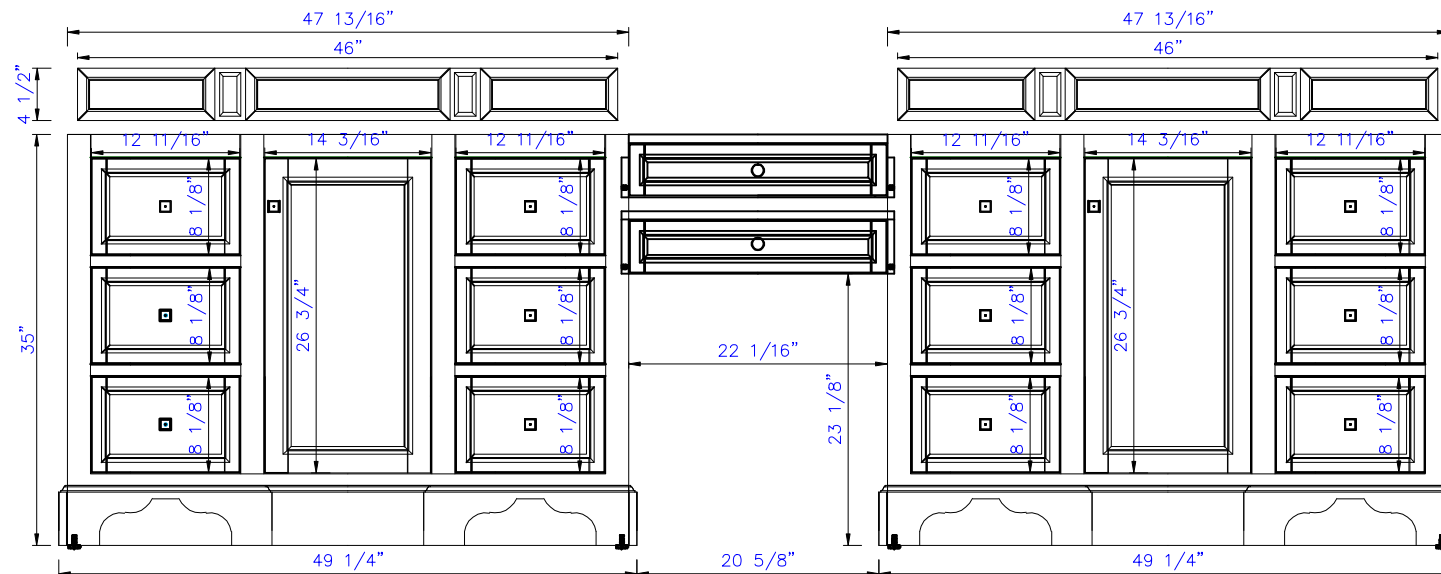

117 11/16"

Item Number:

825-V48-BNM/BW/SL

825-DU22-BNM/BW/SL

De Soto Drawer Unit (V48+DU22+V48)

Diagrams with Dimensions

page 01 of 03

NOTE ONE: Countertops are not shown in these diagrams .(Cabinet Only)

NOTE TWO: Wood Backsplash (Shown) is designed for the molding detail to align with sinks in James Martin's Optional Countertops.

Customers* own countertops and sinks may align differently.

Please consult our website for Countertop Diagrams: www.jamesmartinvanities.com

117 11/16"

Item Number:
825-V48-BNM/BW/SL
825-DU22-BNM/BW/SL

De Soto Drawer Unit (V48+DU22+V48)
Diagrams with Dimensions
page 02 of 03

NOTE ONE: Countertops are not shown in these diagrams .(Cabinet Only)

17 11/16"

Item Number:
825-V48-BNM/BW/SL
825-DU22-BNM/BW/SL

De Soto Drawer Unit (V48+DU22+V48)
Diagrams with Dimensions
page 03 of 03

NOTE ONE: Countertops are not shown in these diagrams .(Cabinet Only)