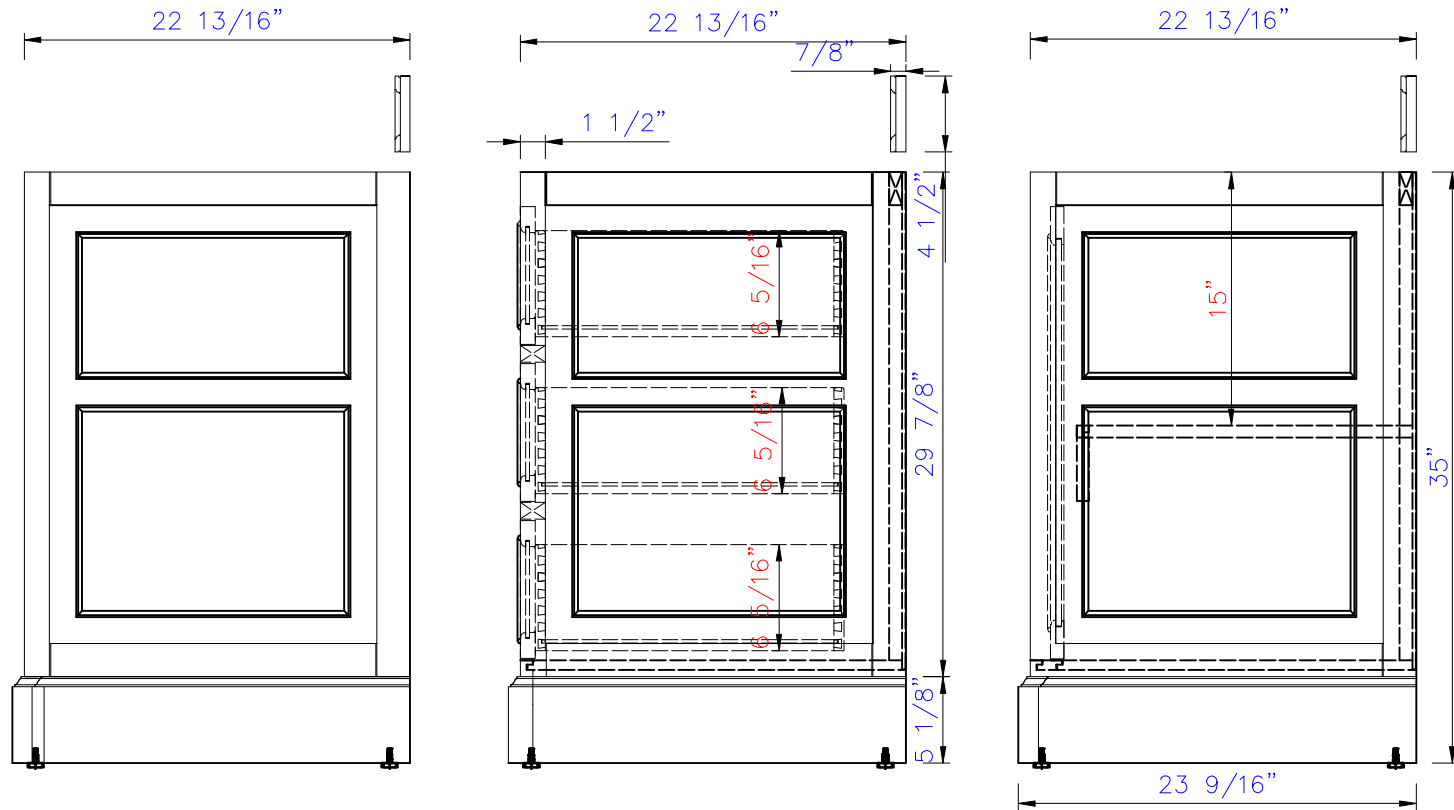

117 11/16"

Item Number:

825-V48-BNM/BW/SL

825-DU22-BNM/BW/SL

De Soto Drawer Unit (V48+DU22+V48)

Diagrams with Dimensions

page 01 of 03

NOTE ONE: Countertops are not shown in these diagrams .(Cabinet Only)

117 11/16"

Item Number:
825-V48-BNM/BW/SL
825-DU22-BNM/BW/SL

De Soto Drawer Unit (V48+DU22+V48)
Diagrams with Dimensions
page 02 of 03

NOTE ONE: Countertops are not shown in these diagrams .(Cabinet Only)

NOTE TWO: Internal Shelves (Shown) are designed to align with sinks in James Martin's Optional Countertops. Customers' own countertops and sinks may align differently, and modification may be required. Please consult our website for Countertop Diagrams: www.jamesmartinvanities.com

17 11/16"

Item Number:
825-V48-BNM/BW/SL
825-DU22-BNM/BW/SL

De Soto Drawer Unit (V48+DU22+V48)
Diagrams with Dimensions
page 03 of 03

NOTE ONE: Countertops are not shown in these diagrams .(Cabinet Only)