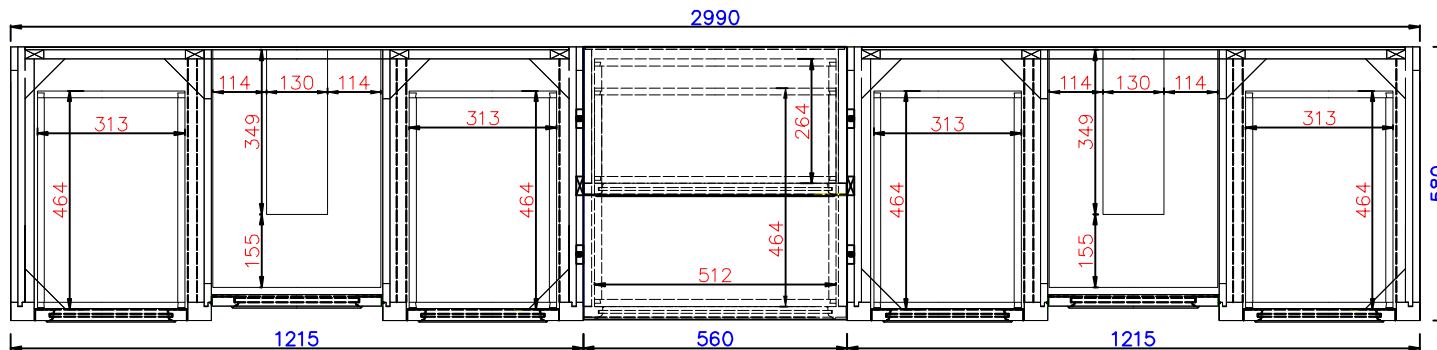

2990mm

Item Number:
825-V48-BNM/BW/SL
825-DU22-BNM/BW/SL

De Soto Drawer Unit (V48+DU22+V48)
Diagrams with Dimensions
page 01 of 03

NOTE ONE: Countertops are not shown in these diagrams .(Cabinet Only)

NOTE TWO: Wood Backsplash (Shown) is designed for the molding detail to align with sinks in James Martin's Optional Countertops.

Customers* own countertops and sinks may align differently.

Please consult our website for Countertop Diagrams: www.jamesmartinvanities.com

2990mm

Item Number:
825-V48-BNM/BW/SL
825-DU22-BNM/BW/SL

De Soto Drawer Unit (V48+DU22+V48)
Diagrams with Dimensions
page 02 of 03

NOTE ONE: Countertops are not shown in these diagrams .(Cabinet Only)

NOTE TWO: Internal Shelves (Shown) are designed to align with sinks in James Martin's Optional Countertops. Customers' own countertops and sinks may align differently, and modification may be required.