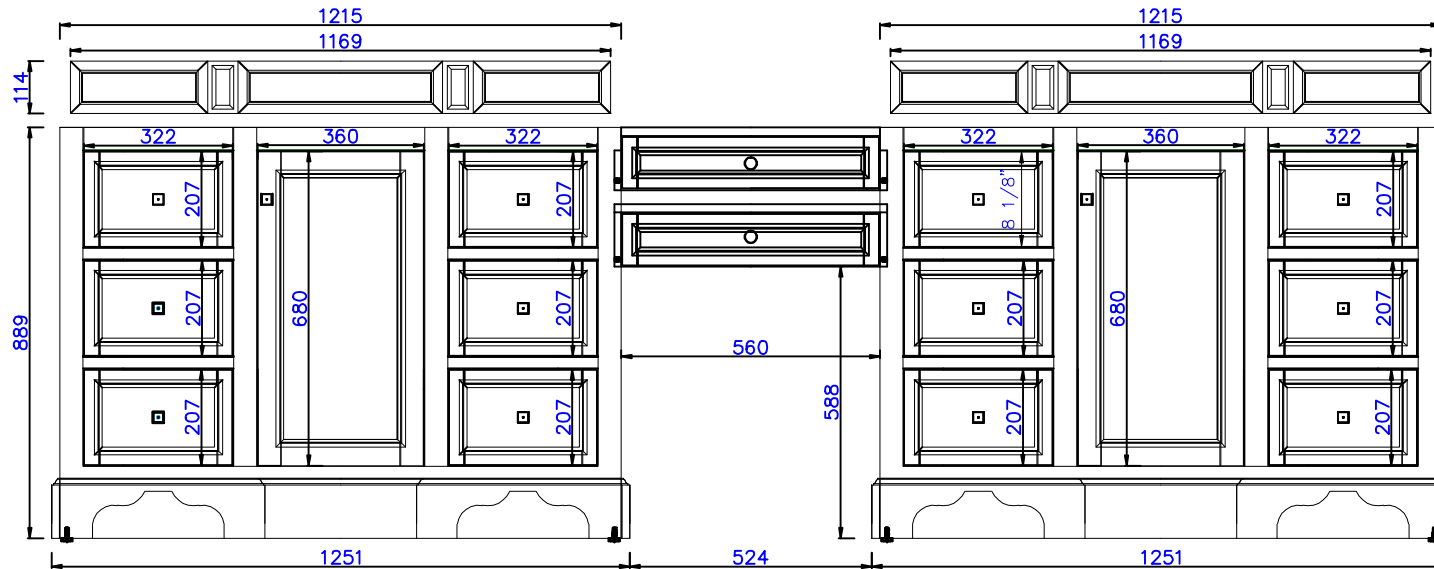

17 11/16"

Item Number:
825-V48-BNM/BW/SL
825-DU22-BNM/BW/SL

De Soto Drawer Unit (V48+DU22+V48)
Diagrams with Dimensions
page 03 of 03

NOTE ONE: Countertops are not shown in these diagrams .(Cabinet Only)

NOTE TWO: Wood Backsplash (Shown) is designed for the molding detail to align with sinks in James Martin's Optional Countertops.

Customers' own countertops and sinks may align differently.
Please consult our website for Countertop Diagrams: www.jamesmartinvanities.com

2990mm

Item Number:
825-V48-BNM/BW/SL
825-DU22-BNM/BW/SL

De Soto Drawer Unit (V48+DU22+V48)
Diagrams with Dimensions
page 01 of 03

NOTE ONE: Countertops are not shown in these diagrams .(Cabinet Only)

NOTE TWO: Wood Backsplash (Shown) is designed for the molding detail to align with sinks in James Martin's Optional Countertops.

Customers* own countertops and sinks may align differently.

Please consult our website for Countertop Diagrams: www.jamesmartinvanities.com

2990mm

Item Number:
825-V48-BNM/BW/SL
825-DU22-BNM/BW/SL

De Soto Drawer Unit (V48+DU22+V48)
Diagrams with Dimensions
page 02 of 03