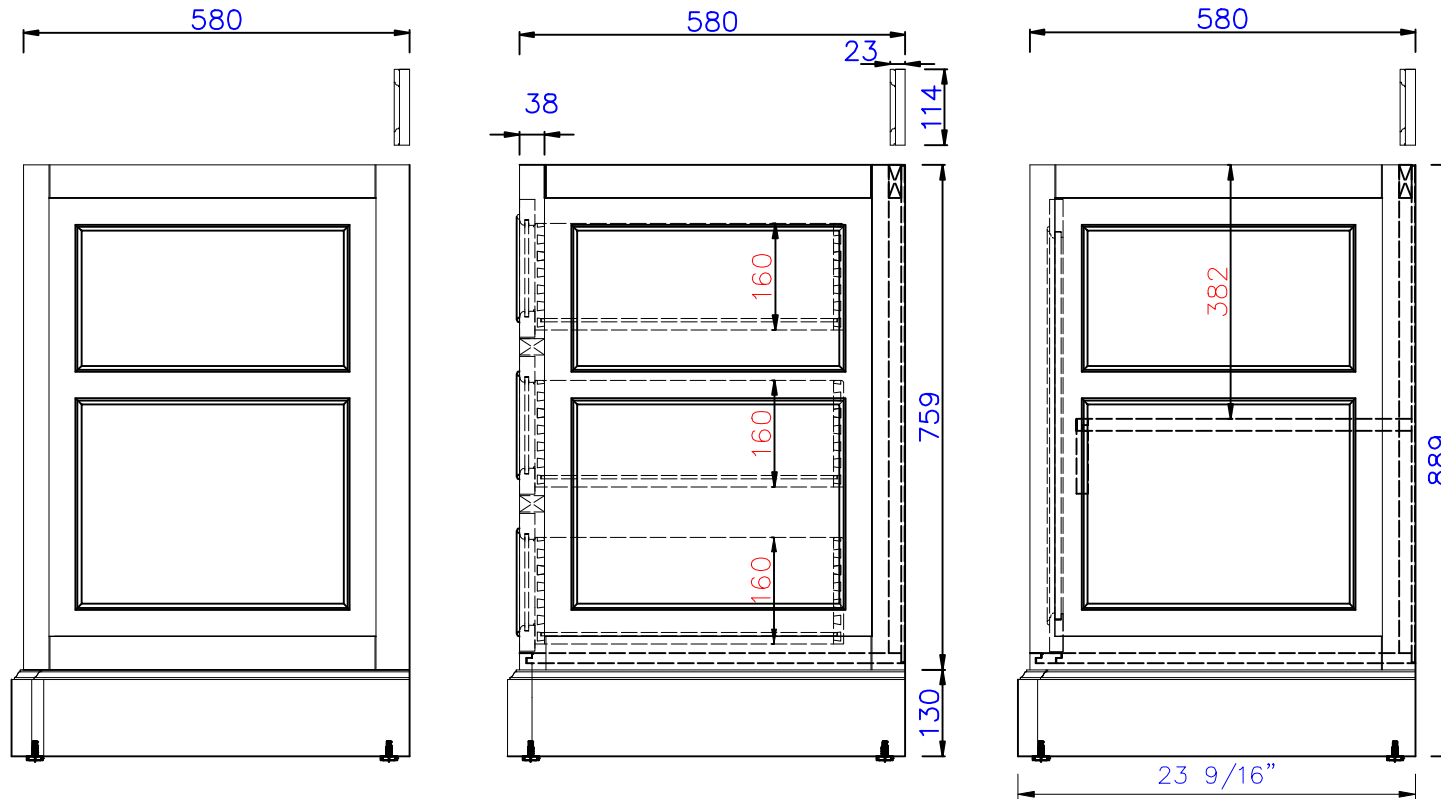

NOTE TWO: Wood Backsplash (Shown) is designed for the molding detail to align with sinks in James Martin's Optional Countertops.

Customers' own countertops and sinks may align differently.
Please consult our website for Countertop Diagrams: www.jamesmartinvanities.com

Customers* own countertops and sinks may align differently.

Please consult our website for Countertop Diagrams: www.jamesmartinvanities.com

2990mm

Item Number:
825-V48-BNM/BW/SL
825-DU22-BNM/BW/SL

De Soto Drawer Unit (V48+DU22+V48)
Diagrams with Dimensions
page 02 of 03

NOTE ONE: Countertops are not shown in these diagrams .(Cabinet Only)

NOTE TWO: Internal Shelves (Shown) are designed to align with sinks in James Martin's Optional Countertops. Customers' own countertops and sinks may align differently, and modification may be required.

Please consult our website for Countertop Diagrams: www.jamesmartinvanities.com

2990mm

Item Number:
825-V36-BNM/BW/SL
825-DU22-BNM/BW/SL

De Soto Drawer Unit (V48+DU22+V48)
Diagrams with Dimensions
page 03 of 03