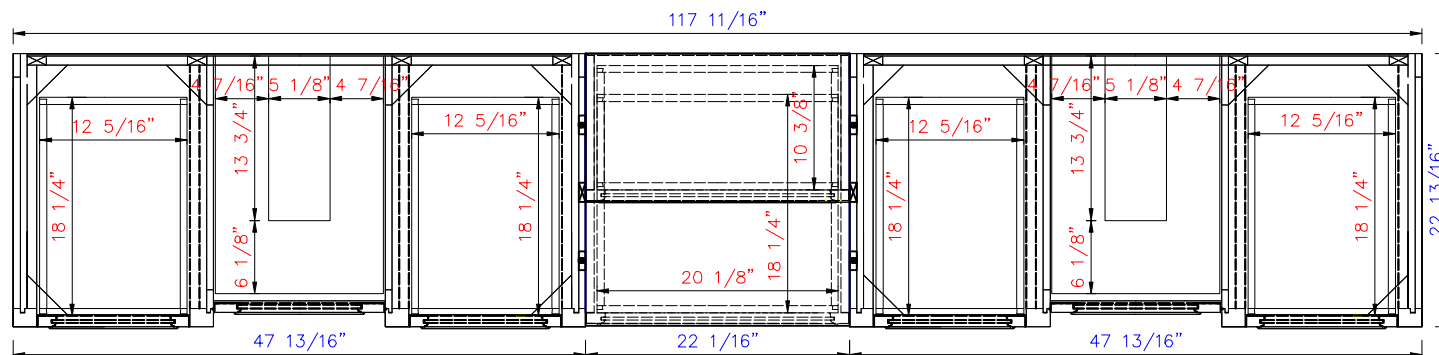

117 11/16"

Item Number:

825-V48-BNM/BW/SL

825-DU22-BNM/BW/SL

De Soto Drawer Unit (V48+DU22+V48)

Diagrams with Dimensions

page 01 of 03

NOTE ONE: Countertops are not shown in these diagrams .(Cabinet Only)

NOTE TWO: Wood Backsplash (Shown) is designed for the molding detail to align with sinks in James Martin's Optional Countertops.

Customers* own countertops and sinks may align differently.

Please consult our website for Countertop Diagrams: www.jamesmartinvanities.com

117 11/16"

Item Number:
825-V48-BNM/BW/SL
825-DU22-BNM/BW/SL

De Soto Drawer Unit (V48+DU22+V48)
Diagrams with Dimensions
page 02 of 03

NOTE ONE: Countertops are not shown in these diagrams .(Cabinet Only)

NOTE TWO: Internal Shelves (Shown) are designed to align with sinks in James Martin's Optional Countertops. Customers' own countertops and sinks may align differently, and modification may be required. Please consult our website for Countertop Diagrams: www.jamesmartinvanities.com