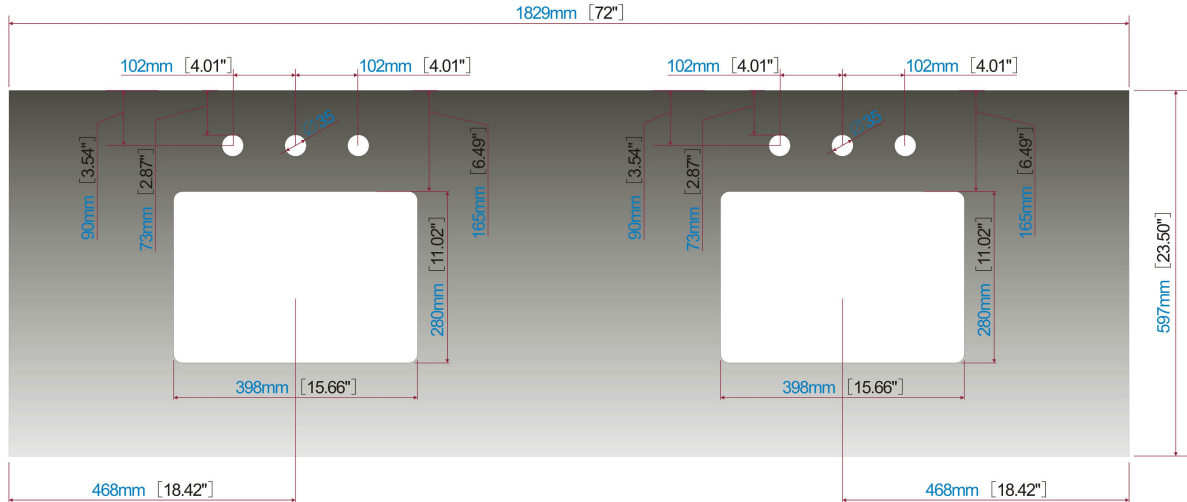

72"
3cm

72" Quartz (3cm Thickness) Specifications Eased Edge

JAMES MARTIN

VANITIES