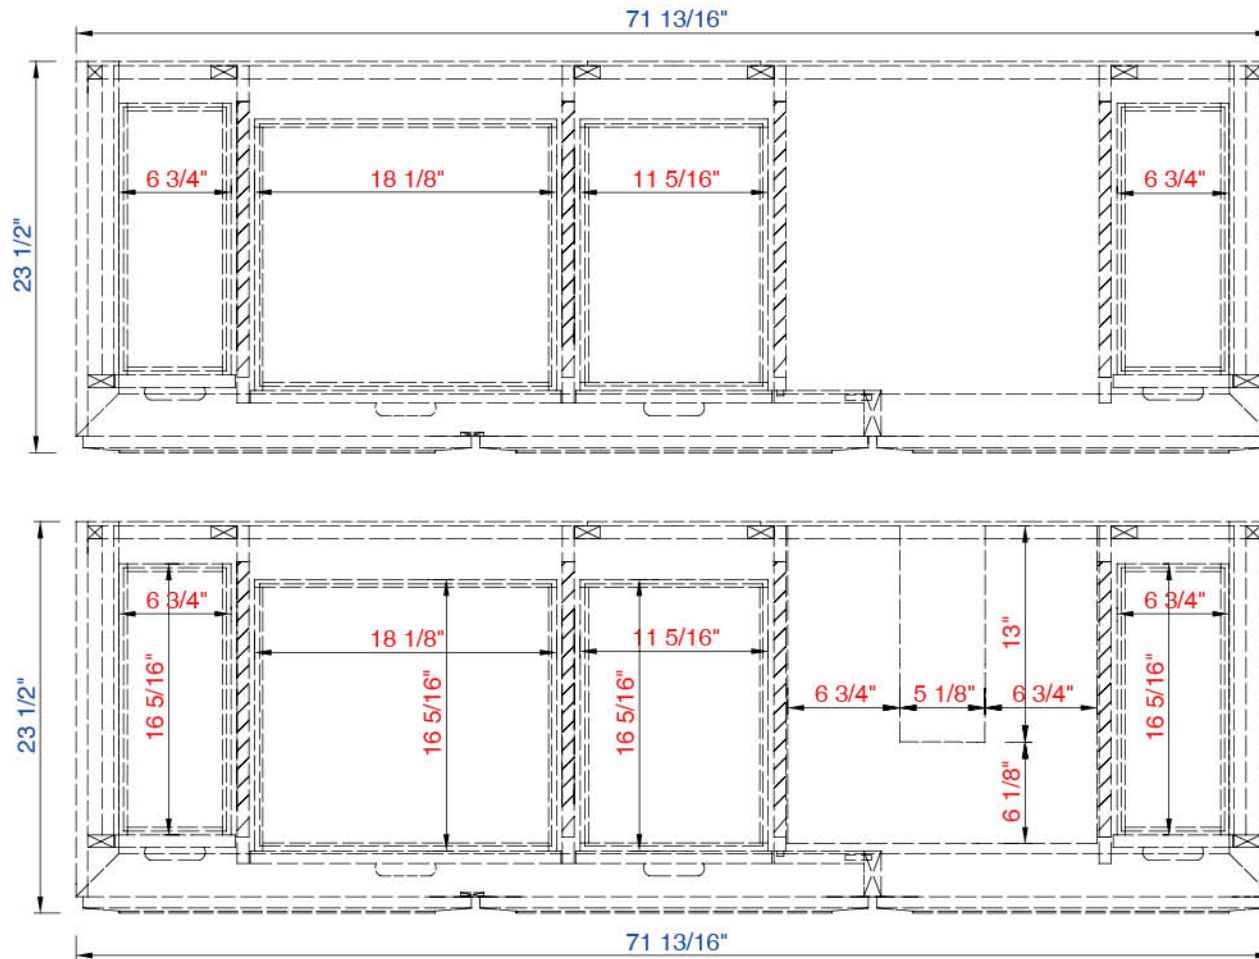

72"

Item Number:

620-V72-BNM
620-V72-CWH
620-V72-WW

JAMES MARTIN

VANITIES

Portland 72" Cabinet

Diagrams with Dimensions
page 02 of 03

NOTE ONE: Countertops are not shown in these diagrams. (Cabinet Only)

NOTE TWO: This vanity does not have a Backsplash.

Please consult our website for Countertop Diagrams: www.jamesmartinvanities.com