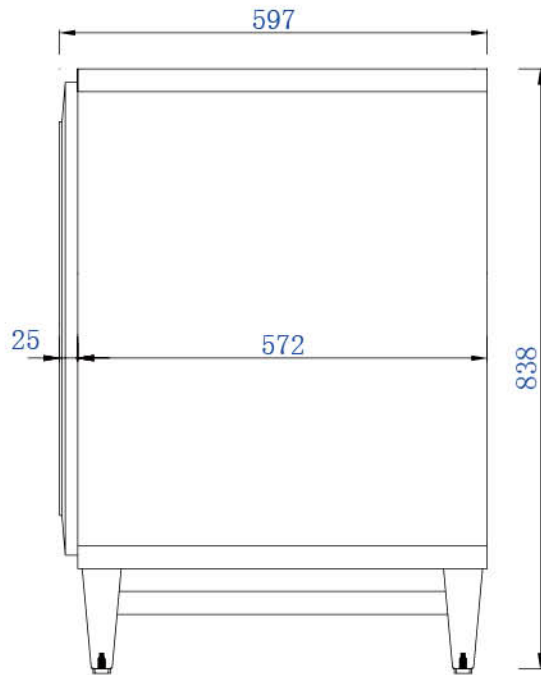

JAMES MARTIN

VANITIES

Portland 1829 Cabinet

Diagrams with Dimensions  
page 01 of 03

NOTE ONE: Countertops are not shown in these diagrams. (Cabinet Only)

NOTE TWO: This vanity does not have a Backsplash.

Please consult our website for Countertop Diagrams: [www.jamesmartinvanities.com](http://www.jamesmartinvanities.com)

Item Number:

620-V72-BNM  
 620-V72-CWH  
 620-V72-WW

JAMES MARTIN

VANITIES

Portland 1829 Cabinet

Diagrams with Dimensions  
 page 02 of 03

**NOTE ONE:** Countertops are not shown in these diagrams. (Cabinet Only)

**NOTE TWO:** This vanity does not have a Backsplash.

Please consult our website for Countertop Diagrams: [www.jamesmartinvanities.com](http://www.jamesmartinvanities.com)

1829

Item Number:

620-V72-BNM  
620-V72-CWH  
620-V72-WW

JAMES MARTIN

VANITIES

Portland 1829 Cabinet

Diagrams with Dimensions  
page 03 of 03

NOTE ONE: Countertops are not shown in these diagrams. (Cabinet Only)

NOTE TWO: This vanity does not have a Backsplash.

Please consult our website for Countertop Diagrams: [www.jamesmartinvanities.com](http://www.jamesmartinvanities.com)