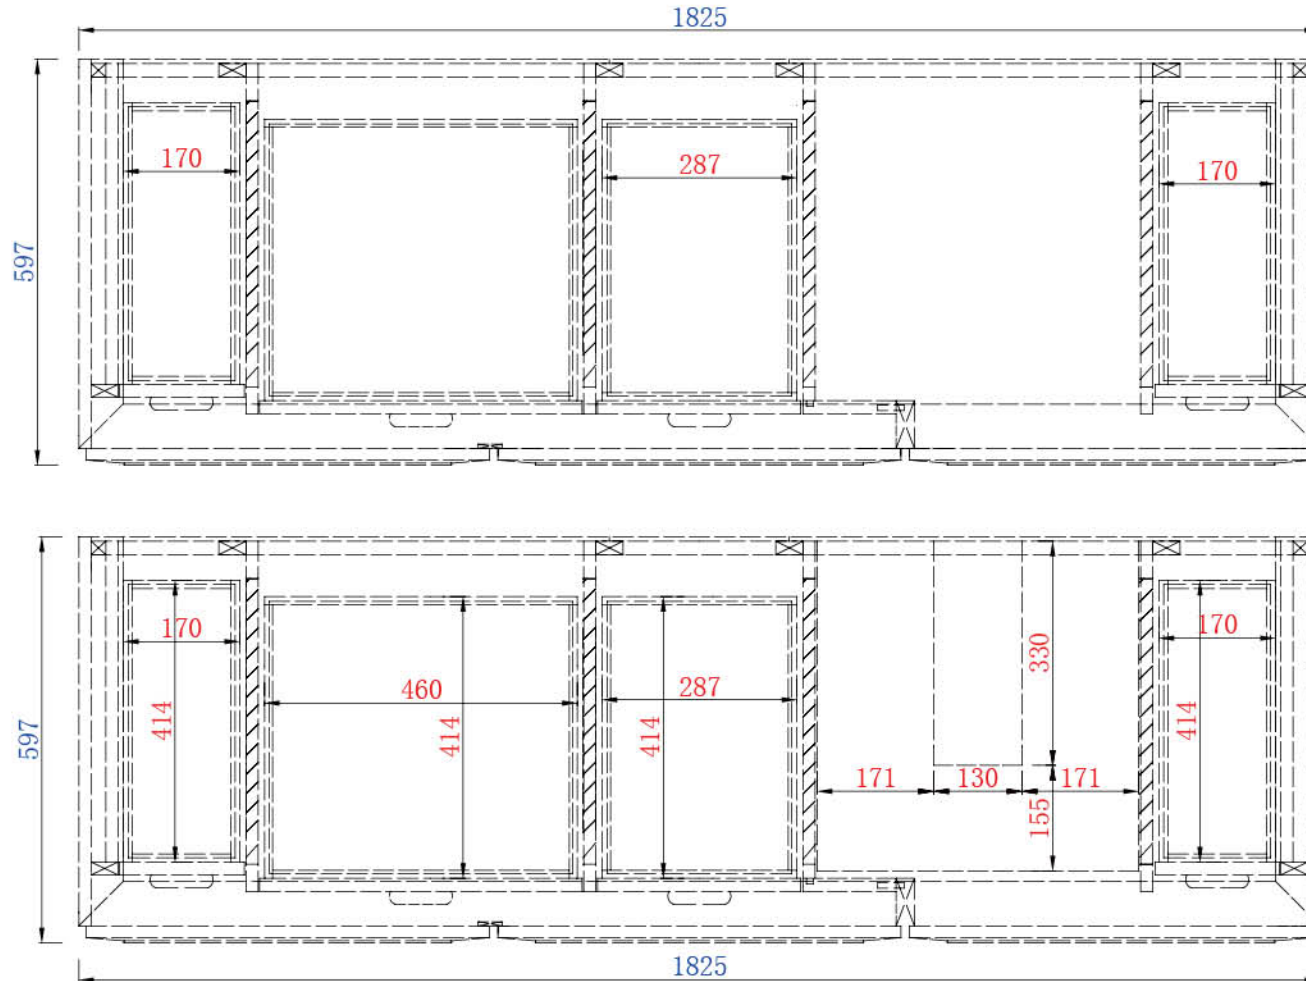

Item Number:

620-V72-BNM  
 620-V72-CWH  
 620-V72-WW

JAMES MARTIN

VANITIES

Portland 1829 Cabinet

Diagrams with Dimensions  
 page 02 of 03

**NOTE ONE:** Countertops are not shown in these diagrams. (Cabinet Only)