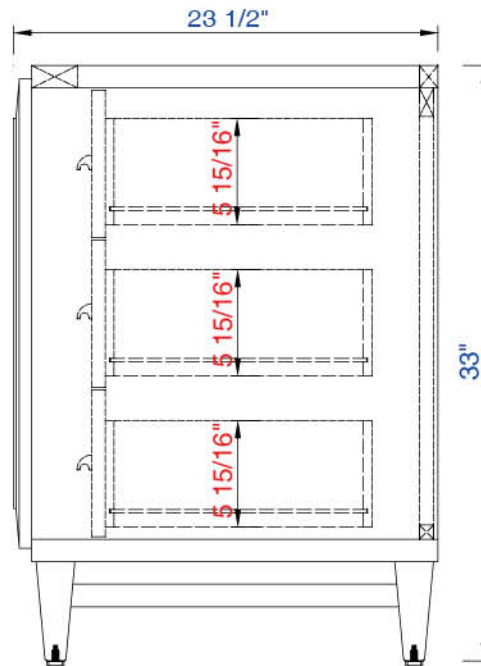

72"

Item Number:

620-V72-BNM  
620-V72-CWH  
620-V72-WW

JAMES MARTIN

VANITIES

Portland 72" Cabinet

Diagrams with Dimensions  
page 01 of 03

NOTE ONE: Countertops are not shown in these diagrams. (Cabinet Only)

JAMES MARTIN

VANITIES

Portland 72" Cabinet

Diagrams with Dimensions  
page 02 of 03

NOTE ONE: Countertops are not shown in these diagrams. (Cabinet Only)

NOTE TWO: This vanity does not have a Backsplash.

Please consult our website for Countertop Diagrams: [www.jamesmartinvanities.com](http://www.jamesmartinvanities.com)

72"

Item Number:

620-V72-BNM  
620-V72-CWH  
620-V72-WW

JAMES MARTIN

VANITIES

Portland 72" Cabinet

Diagrams with Dimensions  
page 03 of 03

NOTE ONE: Countertops are not shown in these diagrams. (Cabinet Only)

Item Number:

620-V72-BNM  
 620-V72-CWH  
 620-V72-WW

JAMES MARTIN

VANITIES

Portland 1829 Cabinet

Diagrams with Dimensions  
 page 02 of 03

**NOTE ONE:** Countertops are not shown in these diagrams. (Cabinet Only)