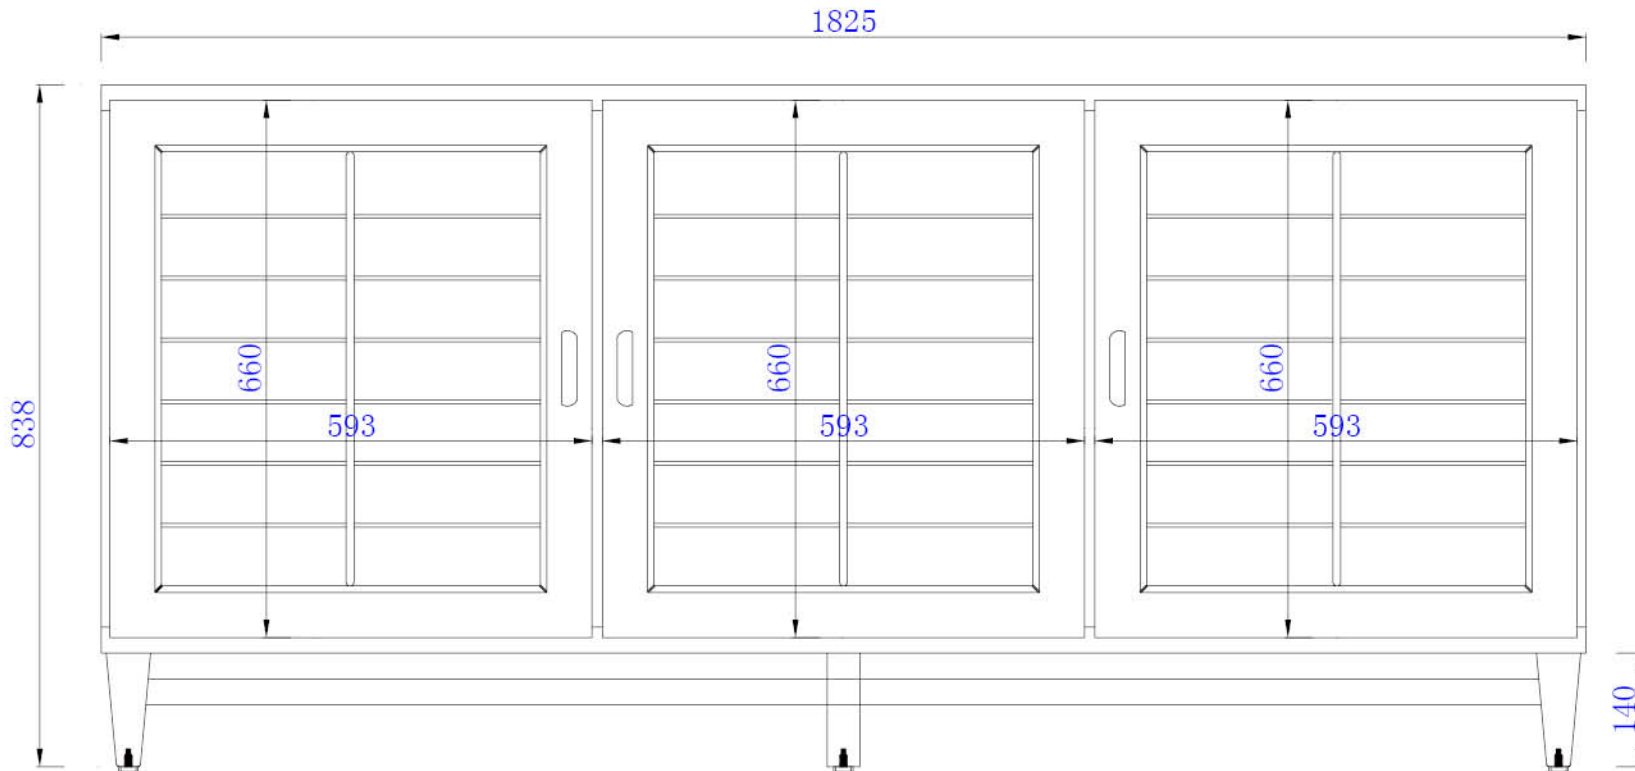

72"

Item Number:

620-V72-BNM  
620-V72-CWH  
620-V72-WW

JAMES MARTIN

VANITIES

Portland 72" Cabinet

Diagrams with Dimensions  
page 03 of 03

NOTE ONE: Countertops are not shown in these diagrams. (Cabinet Only)

NOTE TWO: This vanity does not have a Backsplash.

Please consult our website for Countertop Diagrams: [www.jamesmartinvanities.com](http://www.jamesmartinvanities.com)

1829

Item Number:

620-V72-BNM  
620-V72-CWH  
620-V72-WW

JAMES MARTIN

VANITIES

Portland 1829 Cabinet

Diagrams with Dimensions  
page 01 of 03

NOTE ONE: Countertops are not shown in these diagrams. (Cabinet Only)

NOTE TWO: This vanity does not have a Backsplash.

Please consult our website for Countertop Diagrams: [www.jamesmartinvanities.com](http://www.jamesmartinvanities.com)

Item Number:

620-V72-BNM  
 620-V72-CWH  
 620-V72-WW

JAMES MARTIN

VANITIES

Portland 1829 Cabinet

Diagrams with Dimensions  
 page 02 of 03

**NOTE ONE:** Countertops are not shown in these diagrams. (Cabinet Only)