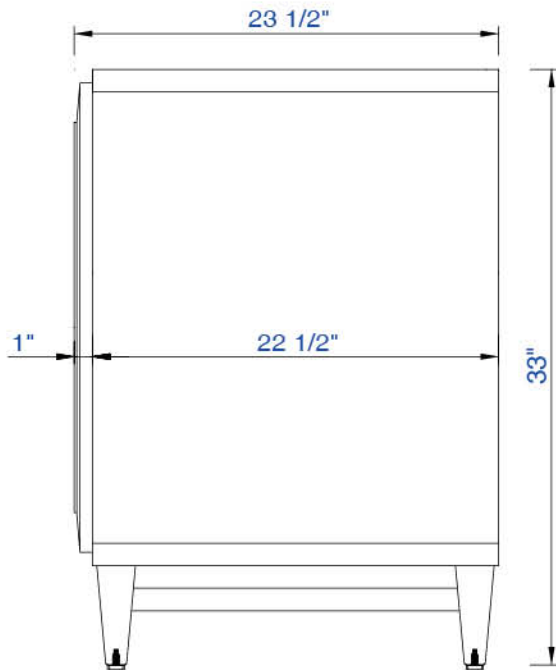

72"

Item Number:

620-V72-BNM  
620-V72-CWH  
620-V72-WW

JAMES MARTIN

VANITIES

Portland 72" Cabinet

Diagrams with Dimensions  
page 01 of 03

NOTE ONE: Countertops are not shown in these diagrams. (Cabinet Only)

JAMES MARTIN

VANITIES

Portland 72" Cabinet

Diagrams with Dimensions  
page 02 of 03

NOTE ONE: Countertops are not shown in these diagrams. (Cabinet Only)

NOTE TWO: This vanity does not have a Backsplash.

Please consult our website for Countertop Diagrams: [www.jamesmartinvanities.com](http://www.jamesmartinvanities.com)

72"

Item Number:

620-V72-BNM  
620-V72-CWH  
620-V72-WW

JAMES MARTIN

VANITIES

Portland 72" Cabinet

Diagrams with Dimensions  
page 03 of 03

NOTE ONE: Countertops are not shown in these diagrams. (Cabinet Only)