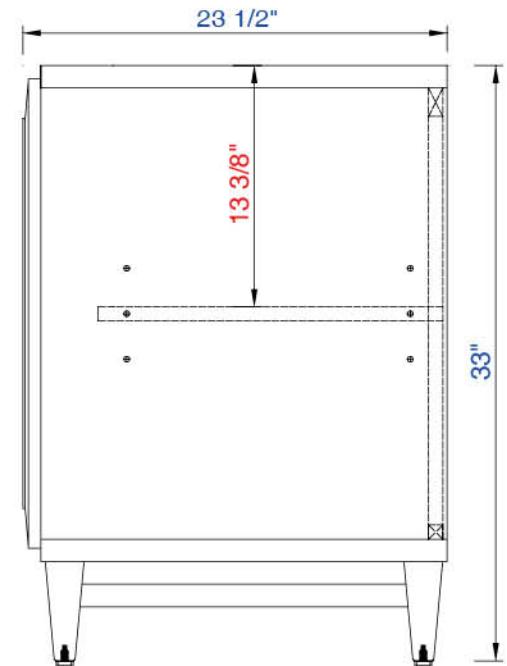

72"

Item Number:

620-V72-BNM  
620-V72-CWH  
620-V72-WW

JAMES MARTIN

VANITIES

Portland 72" Cabinet

Diagrams with Dimensions  
page 01 of 03

NOTE ONE: Countertops are not shown in these diagrams. (Cabinet Only)

JAMES MARTIN

VANITIES

Portland 72" Cabinet

Diagrams with Dimensions  
page 02 of 03

NOTE ONE: Countertops are not shown in these diagrams. (Cabinet Only)

NOTE TWO: This vanity does not have a Backsplash.

Please consult our website for Countertop Diagrams: [www.jamesmartinvanities.com](http://www.jamesmartinvanities.com)

72"

Item Number:

620-V72-BNM  
620-V72-CWH  
620-V72-WW

JAMES MARTIN

VANITIES

Portland 72" Cabinet

Diagrams with Dimensions  
page 03 of 03

NOTE ONE: Countertops are not shown in these diagrams. (Cabinet Only)

JAMES MARTIN

VANITIES

Portland 1829 Cabinet

Diagrams with Dimensions  
page 01 of 03

NOTE ONE: Countertops are not shown in these diagrams. (Cabinet Only)

NOTE TWO: This vanity does not have a Backsplash.

Please consult our website for Countertop Diagrams: [www.jamesmartinvanities.com](http://www.jamesmartinvanities.com)