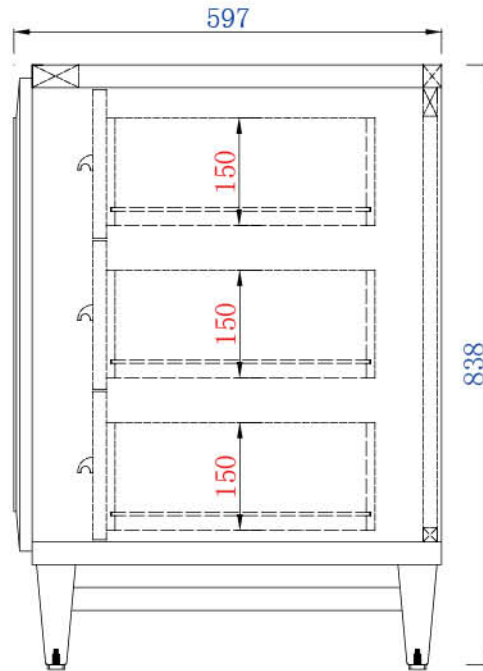

JAMES MARTIN

VANITIES

Portland 1829 Cabinet

Diagrams with Dimensions  
page 01 of 03

NOTE ONE: Countertops are not shown in these diagrams. (Cabinet Only)

NOTE TWO: This vanity does not have a Backsplash.

Please consult our website for Countertop Diagrams: [www.jamesmartinvanities.com](http://www.jamesmartinvanities.com)

Item Number:

620-V72-BNM  
 620-V72-CWH  
 620-V72-WW

JAMES MARTIN

VANITIES

Portland 1829 Cabinet

Diagrams with Dimensions  
 page 02 of 03

**NOTE ONE:** Countertops are not shown in these diagrams. (Cabinet Only)

**NOTE TWO:** This vanity does not have a Backsplash.

Please consult our website for Countertop Diagrams: [www.jamesmartinvanities.com](http://www.jamesmartinvanities.com)

1829

Item Number:

620-V72-BNM  
620-V72-CWH  
620-V72-WW

JAMES MARTIN

VANITIES

Portland 1829 Cabinet

Diagrams with Dimensions  
page 03 of 03

NOTE ONE: Countertops are not shown in these diagrams. (Cabinet Only)

NOTE TWO: This vanity does not have a Backsplash.

Please consult our website for Countertop Diagrams: [www.jamesmartinvanities.com](http://www.jamesmartinvanities.com)