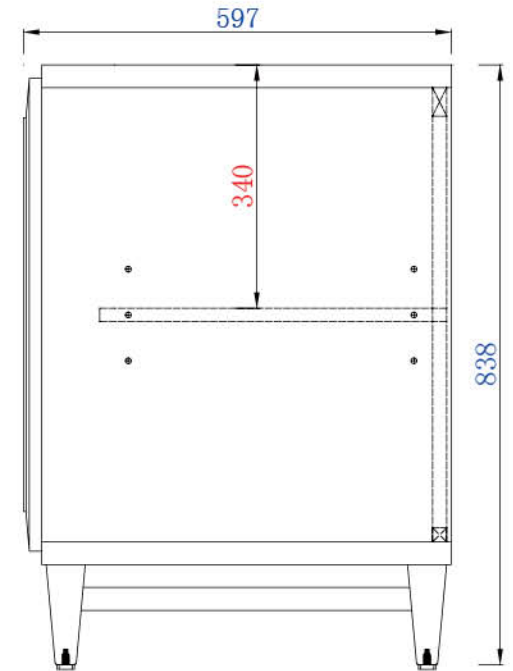

JAMES MARTIN

VANITIES

Portland 1829 Cabinet

Diagrams with Dimensions  
page 01 of 03

NOTE ONE: Countertops are not shown in these diagrams. (Cabinet Only)

NOTE TWO: This vanity does not have a Backsplash.

Please consult our website for Countertop Diagrams: [www.jamesmartinvanities.com](http://www.jamesmartinvanities.com)

Item Number:

620-V72-BNM  
 620-V72-CWH  
 620-V72-WW

JAMES MARTIN

VANITIES

Portland 1829 Cabinet

Diagrams with Dimensions  
 page 02 of 03

**NOTE ONE:** Countertops are not shown in these diagrams. (Cabinet Only)

**NOTE TWO:** This vanity does not have a Backsplash.

Please consult our website for Countertop Diagrams: [www.jamesmartinvanities.com](http://www.jamesmartinvanities.com)

1829

Item Number:

620-V72-BNM  
620-V72-CWH  
620-V72-WW

JAMES MARTIN

VANITIES

Portland 1829 Cabinet

Diagrams with Dimensions  
page 03 of 03

NOTE ONE: Countertops are not shown in these diagrams. (Cabinet Only)

NOTE TWO: This vanity does not have a Backsplash.

Please consult our website for Countertop Diagrams: [www.jamesmartinvanities.com](http://www.jamesmartinvanities.com)