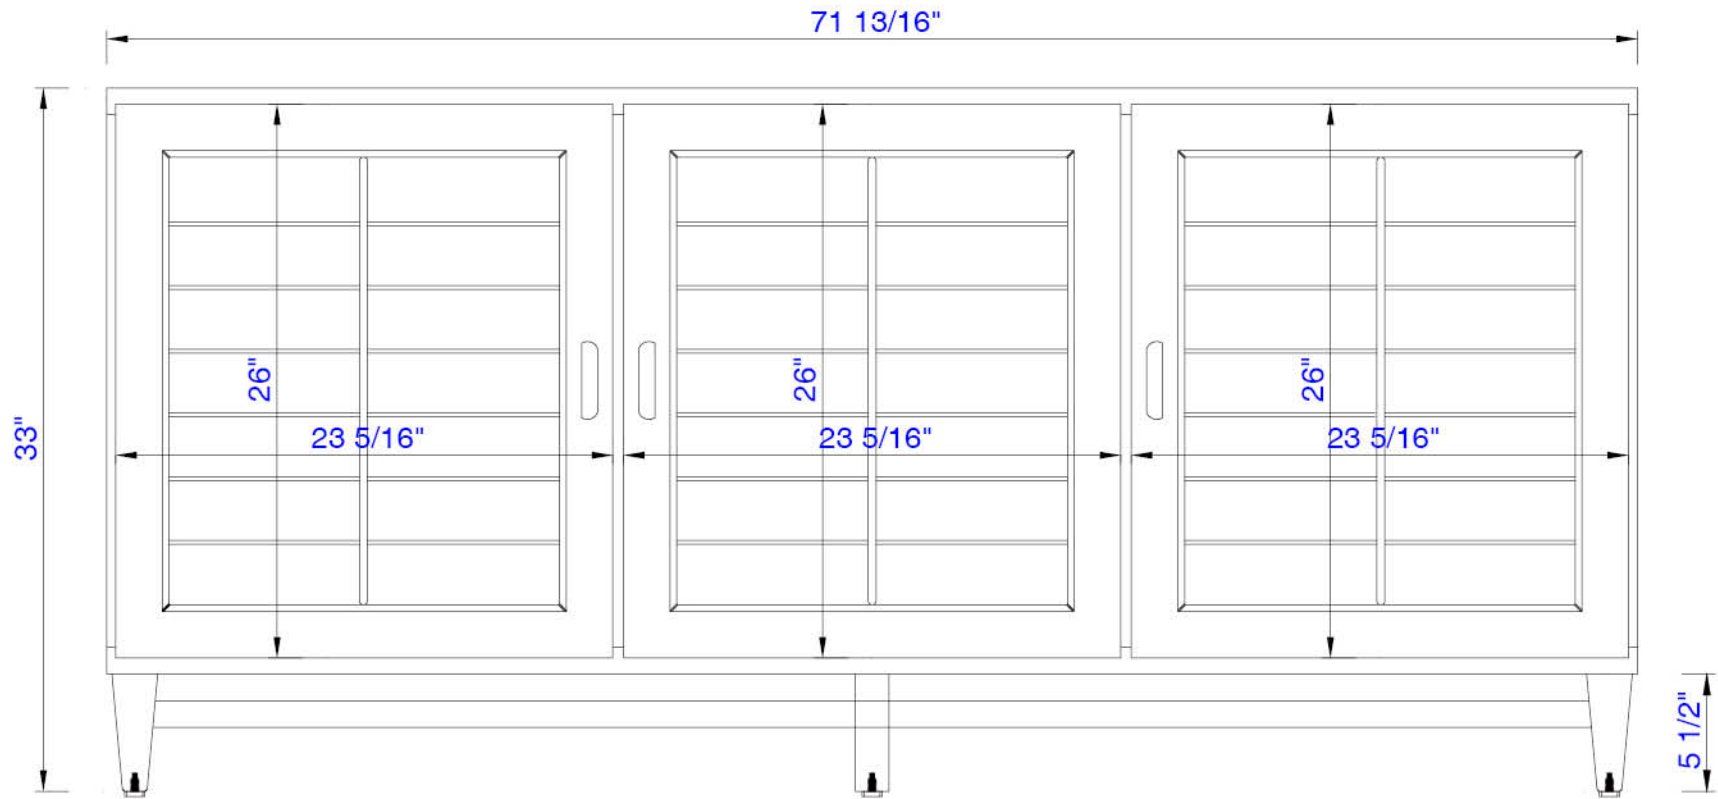

72"

Item Number:

620-V72-BNM  
620-V72-CWH  
620-V72-WW

JAMES MARTIN

VANITIES

Portland 72" Cabinet

Diagrams with Dimensions  
page 01 of 03

NOTE ONE: Countertops are not shown in these diagrams. (Cabinet Only)

NOTE TWO: This vanity does not have a Backsplash.

Please consult our website for Countertop Diagrams: [www.jamesmartinvanities.com](http://www.jamesmartinvanities.com)

72"

Item Number:

620-V72-BNM  
620-V72-CWH  
620-V72-WW

JAMES MARTIN

VANITIES

Portland 72" Cabinet

Diagrams with Dimensions  
page 02 of 03

NOTE ONE: Countertops are not shown in these diagrams. (Cabinet Only)

NOTE TWO: This vanity does not have a Backsplash.

Please consult our website for Countertop Diagrams: [www.jamesmartinvanities.com](http://www.jamesmartinvanities.com)

72"

Item Number:

620-V72-BNM  
620-V72-CWH  
620-V72-WW

JAMES MARTIN

VANITIES

Portland 72" Cabinet

Diagrams with Dimensions  
page 03 of 03

NOTE ONE: Countertops are not shown in these diagrams. (Cabinet Only)