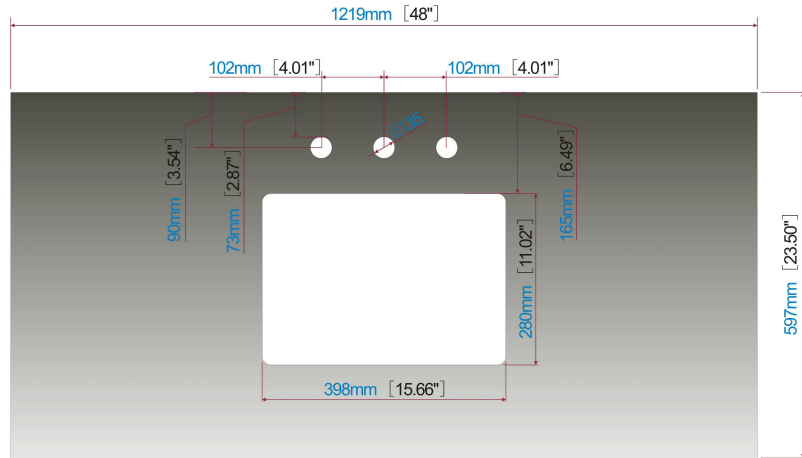

48"
3cm

48" Quartz (3cm Thickness) Specifications Eased Edge

JAMES MARTIN

VANITIES