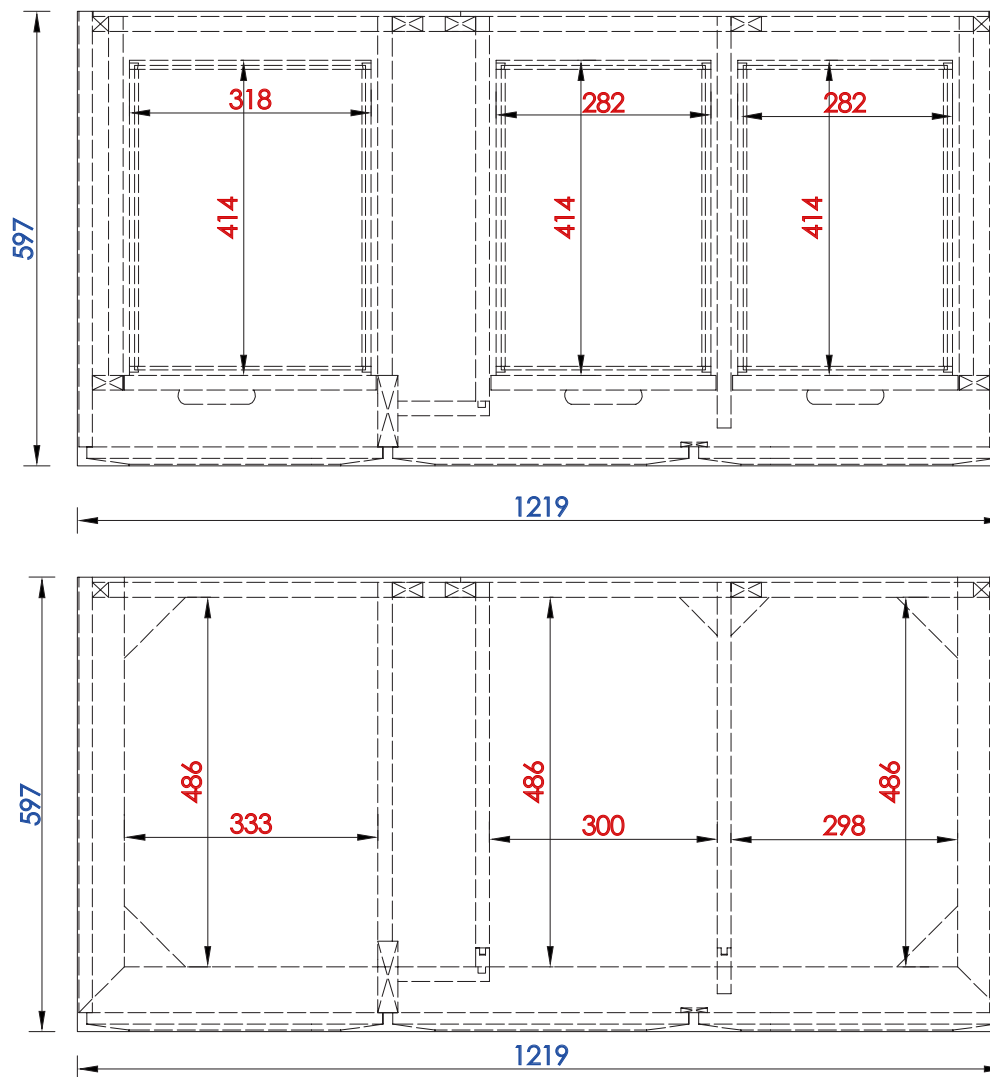

48"

Item Number:

JAMES MARTIN

Portland 48" Single Vanity

620-V48-BNM
620-V48-CWH
620-V48-WWW

Diagrams with Dimensions
page 01 of 03

VANITIES

NOTE ONE: Countertops are not shown in these diagrams. (Cabinet Only)

Please consult our website for Countertop Diagrams: www.jamesmartinvanities.com

1219mm

Item Number:

JAMES MARTIN

Portland 1219mm Single Vanity

620-V48-BNM
620-V48-CWH
620-V48-WWW

Diagrams with Dimensions
page 01 of 03

1219mm

Item Number:

620-V48-BNM
620-V48-CWH
620-V48-WWW

JAMES MARTIN

VANITIES

Portland 1219mm Single Vanity

Diagrams with Dimensions
page 02 of 03

NOTE ONE: Countertops are not shown in these diagrams. (Cabinet Only)

Please consult our website for Countertop Diagrams: www.jamesmartinvanities.com

1219mm

Item Number:

JAMES MARTIN

Portland 1219mm Single Vanity

620-V48-BNM
620-V48-CWH
620-V48-WWW

Diagrams with Dimensions
page 03 of 03