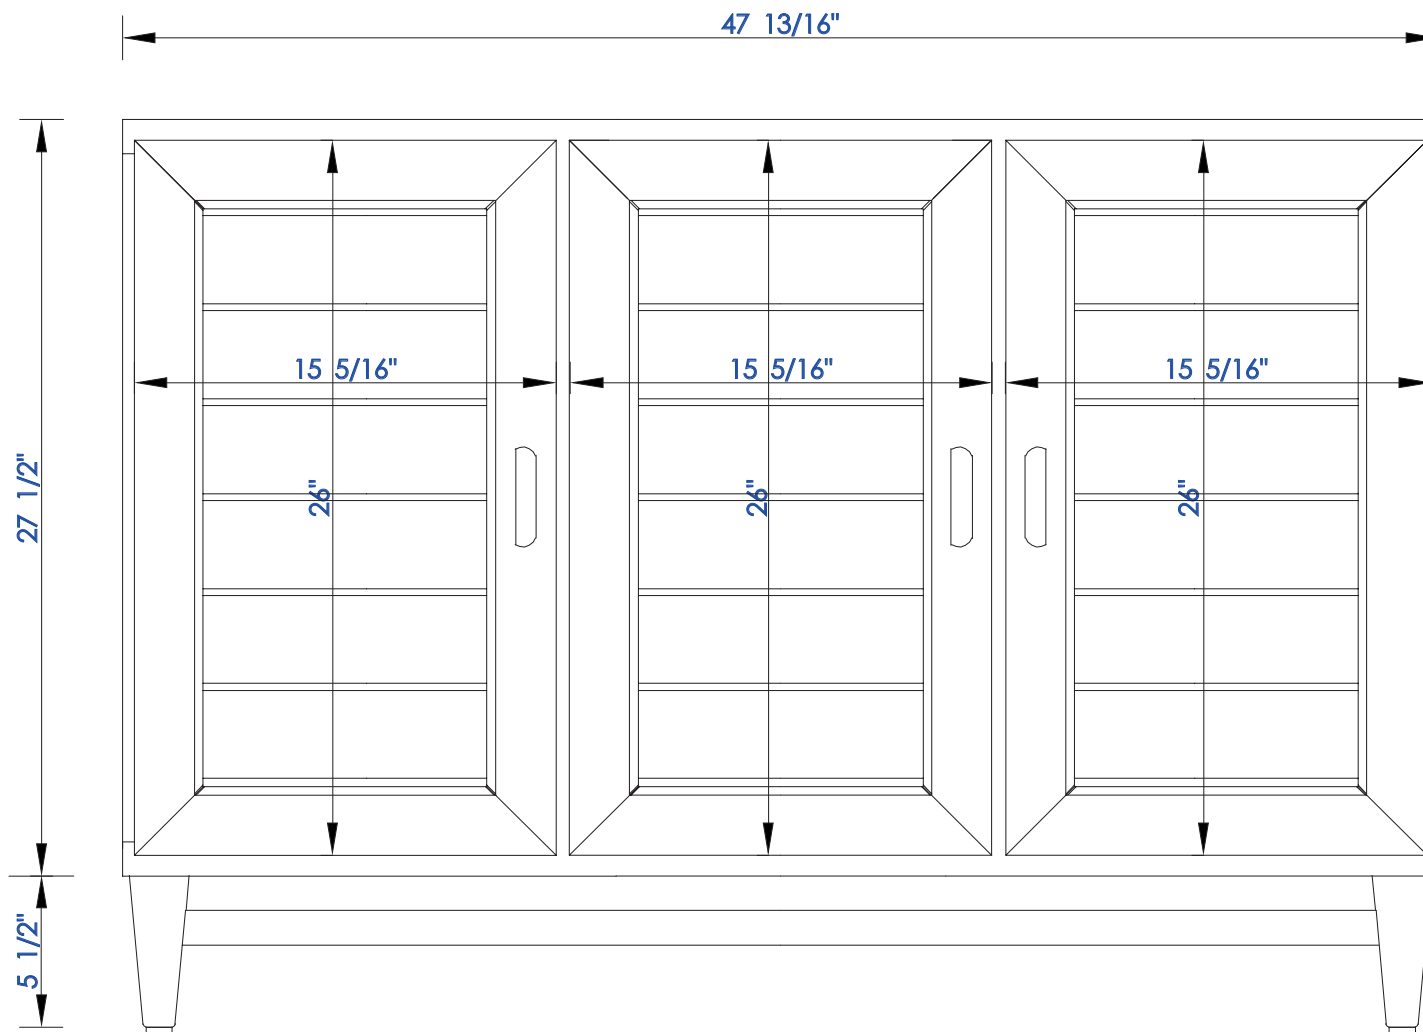

48"

Item Number:

JAMES MARTIN

Portland 48" Single Vanity

620-V48-BNM
620-V48-CWH
620-V48-WWW

Diagrams with Dimensions
page 01 of 03

VANITIES

NOTE ONE: Countertops are not shown in these diagrams. (Cabinet Only)

NOTE TWO: This vanity does not have a Backsplash.

Please consult our website for Countertop Diagrams: www.jamesmartinvanities.com

48"

Item Number:

620-V48-BNM
620-V48-CWH
620-V48-WWW

JAMES MARTIN

VANITIES

Portland 48" Single Vanity

Please consult our website for Countertop Diagrams: www.jamesmartinvanities.com

1219mm

Item Number:

JAMES MARTIN

Portland 1219mm Single Vanity

620-V48-BNM
620-V48-CWH
620-V48-WWW

Diagrams with Dimensions
page 01 of 03

1219mm

Item Number:

620-V48-BNM
620-V48-CWH
620-V48-WWW

JAMES MARTIN

VANITIES

Portland 1219mm Single Vanity

Diagrams with Dimensions
page 02 of 03

NOTE ONE: Countertops are not shown in these diagrams. (Cabinet Only)