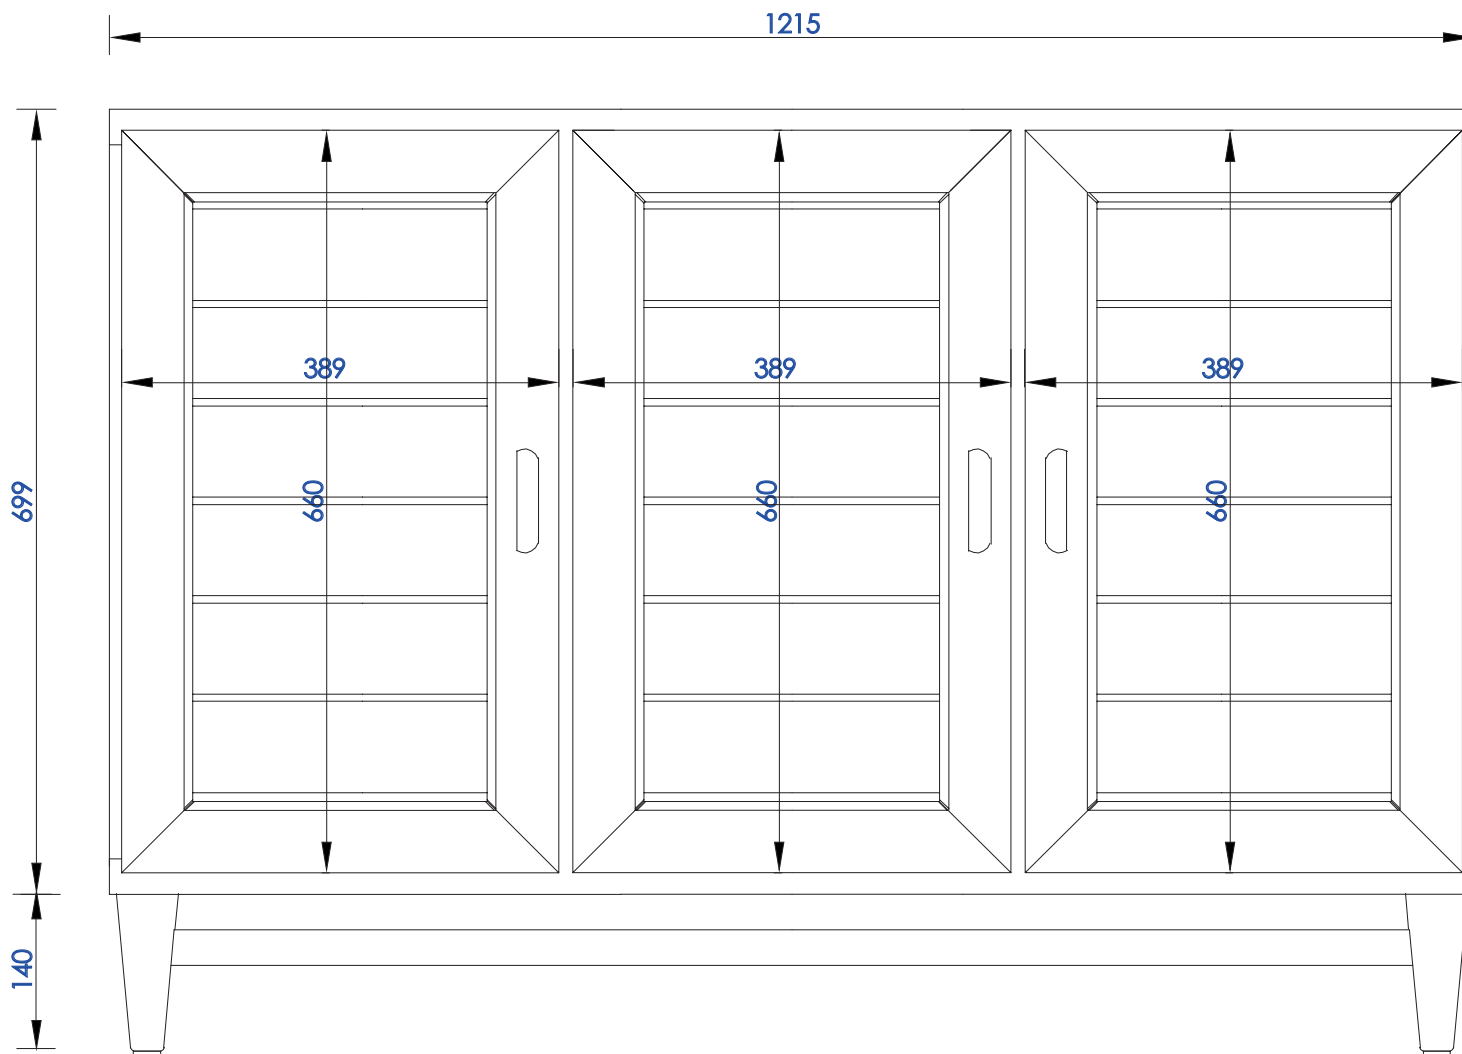

1219mm

Item Number:

JAMES MARTIN

Portland 1219mm Single Vanity

620-V48-BNM
620-V48-CWH
620-V48-WWW

Diagrams with Dimensions
page 01 of 03

VANITIES

NOTE ONE: Countertops are not shown in these diagrams. (Cabinet Only)

NOTE TWO: This vanity does not have a Backsplash.

Please consult our website for Countertop Diagrams: www.jamesmartinvanities.com