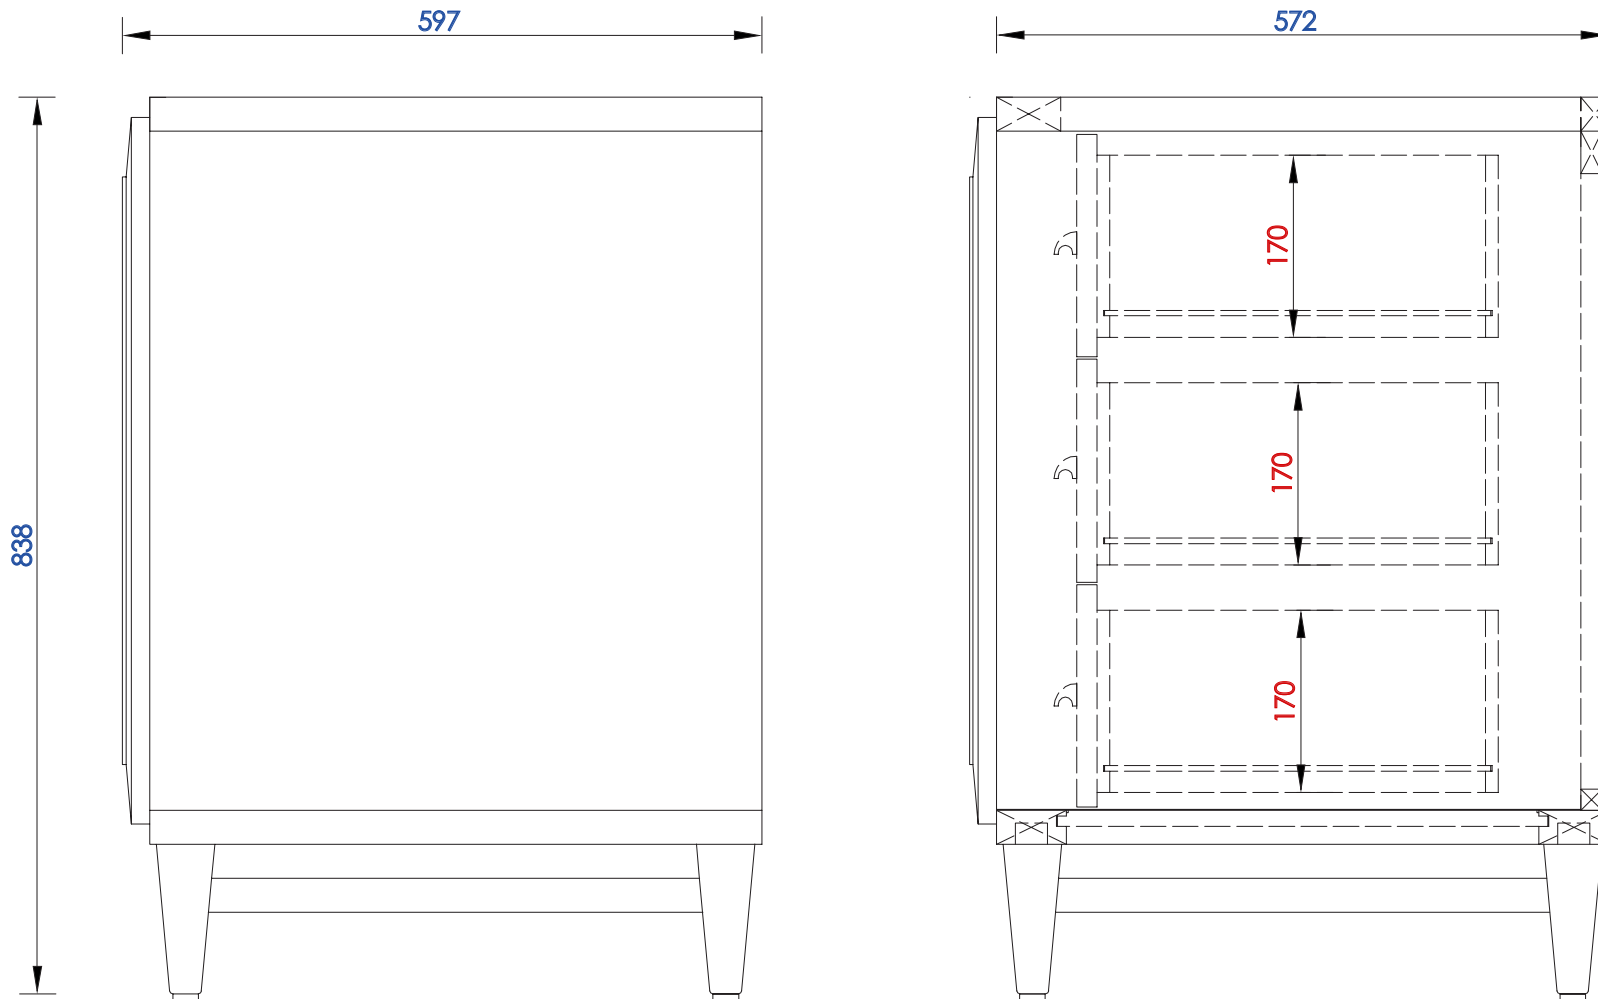

1219mm

Item Number:

JAMES MARTIN

Portland 1219mm Single Vanity

620-V48-BNM
620-V48-CWH
620-V48-WWW

Diagrams with Dimensions
page 03 of 03

VANITIES

NOTE ONE: Countertops are not shown in these diagrams. (Cabinet Only)

NOTE TWO: This vanity does not have a Backsplash.

Please consult our website for Countertop Diagrams: www.jamesmartinvanities.com