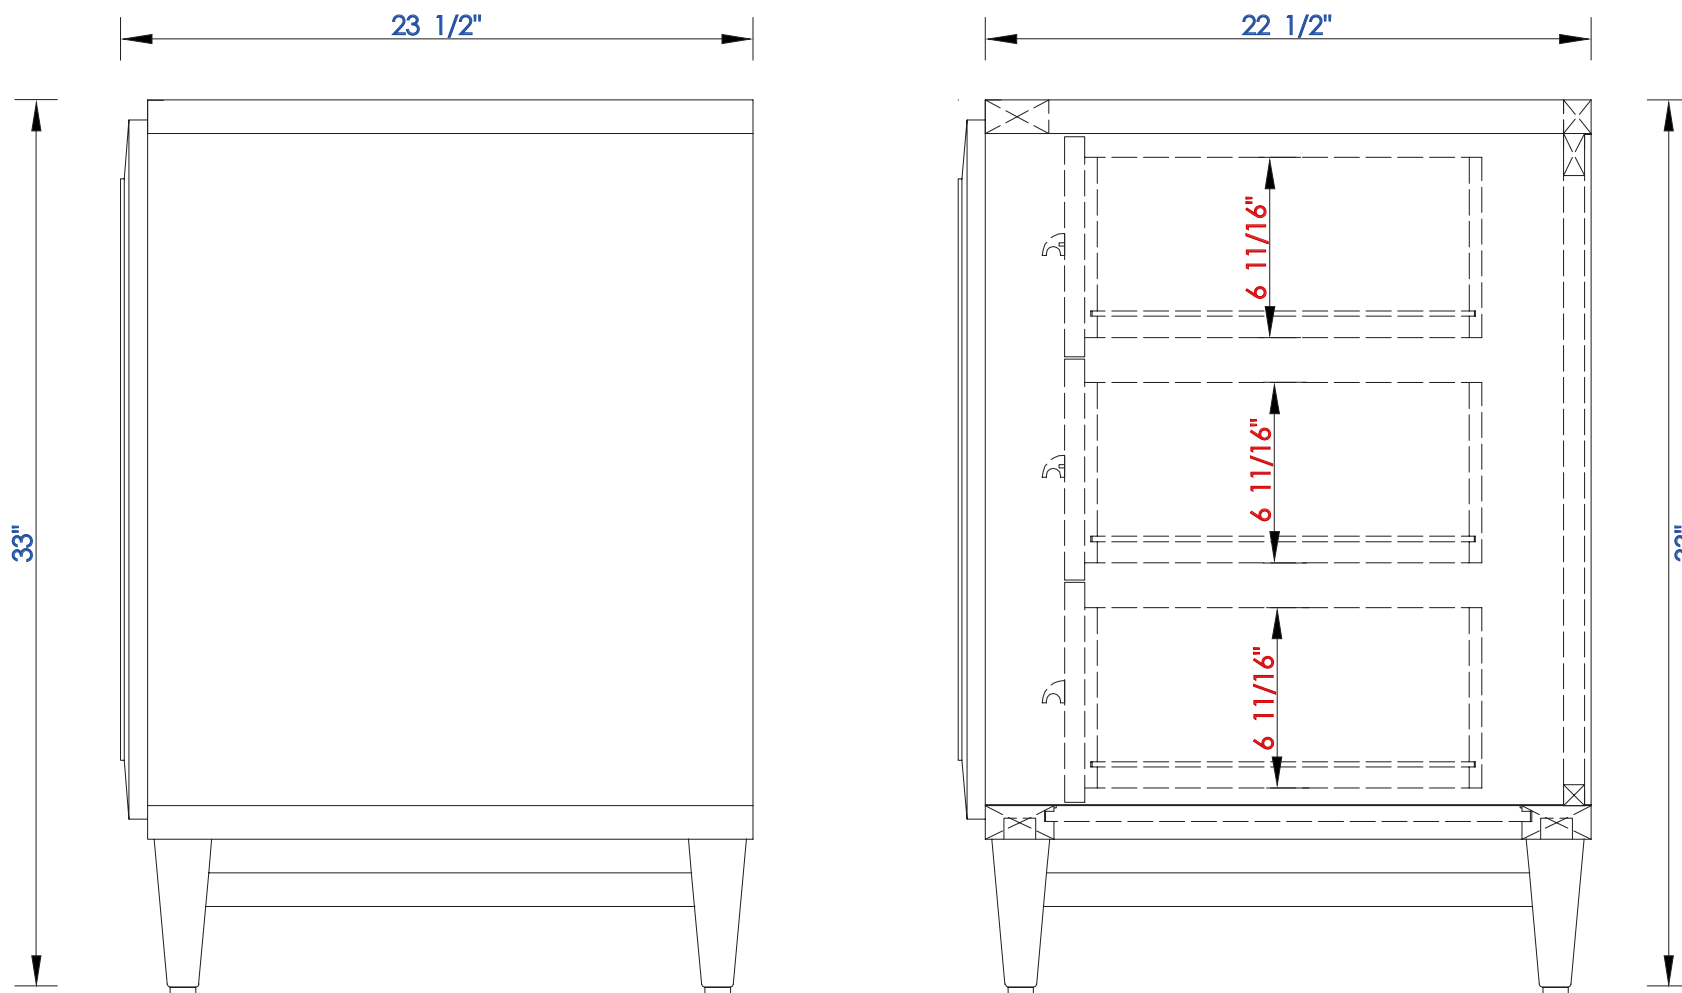

48"

Item Number:

JAMES MARTIN

Portland 48" Single Vanity

620-V48-BNM
620-V48-CWH
620-V48-WWW

Diagrams with Dimensions
page 01 of 03

VANITIES

NOTE ONE: Countertops are not shown in these diagrams. (Cabinet Only)

JAMES MARTIN

Portland 48" Single Vanity

620-V48-BNM
620-V48-CWH
620-V48-WWW

Diagrams with Dimensions
page 03 of 03

VANITIES

NOTE ONE: Countertops are not shown in these diagrams. (Cabinet Only)

NOTE TWO: This vanity does not have a Backsplash.

Please consult our website for Countertop Diagrams: www.jamesmartinvanities.com

1219mm

Item Number:

JAMES MARTIN

Portland 1219mm Single Vanity

620-V48-BNM
620-V48-CWH
620-V48-WWW

Diagrams with Dimensions
page 01 of 03

1219mm

Item Number:

620-V48-BNM
620-V48-CWH
620-V48-WWW

JAMES MARTIN

VANITIES

Portland 1219mm Single Vanity

Diagrams with Dimensions
page 02 of 03

NOTE ONE: Countertops are not shown in these diagrams. (Cabinet Only)