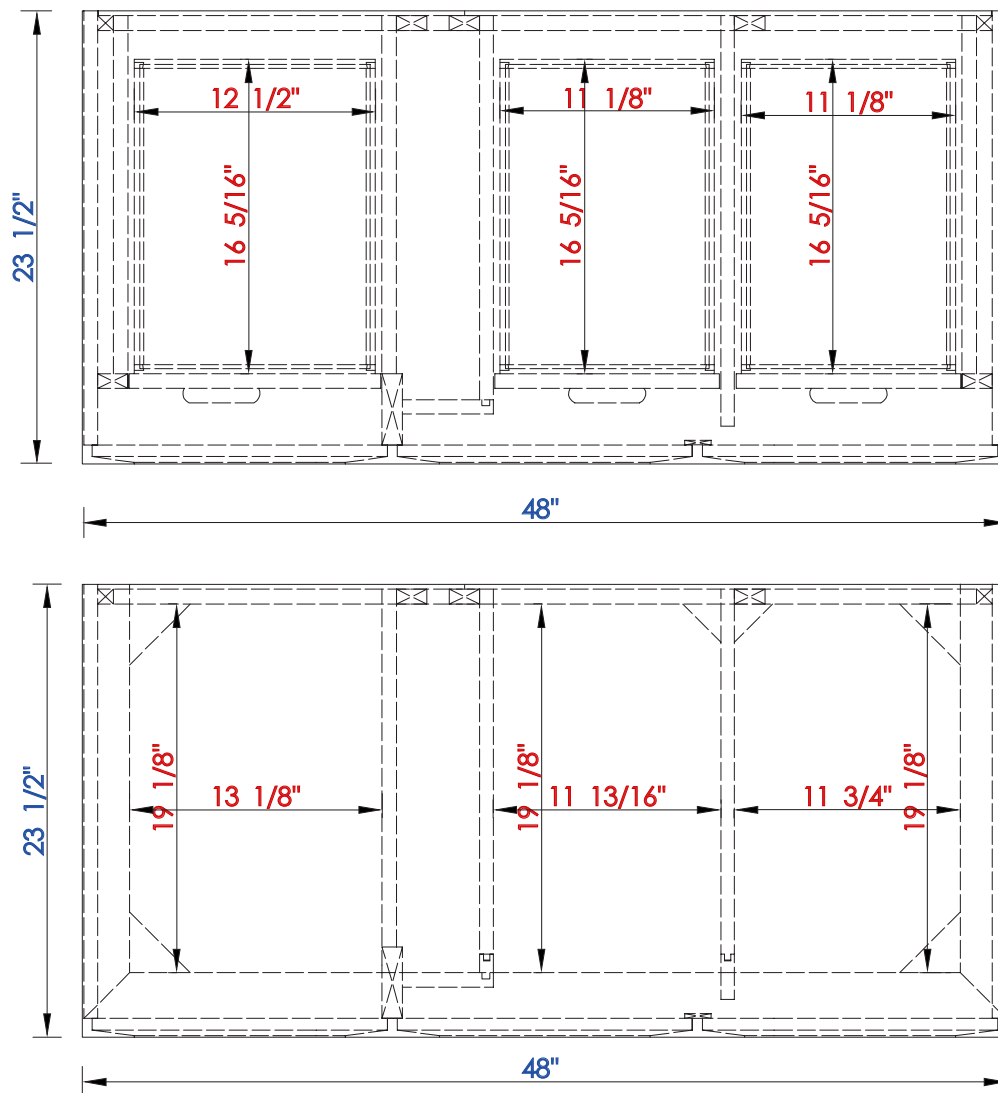

48"

Item Number:

JAMES MARTIN

Portland 48" Single Vanity

620-V48-BNM
620-V48-CWH
620-V48-WWW

Diagrams with Dimensions
page 01 of 03

VANITIES

NOTE ONE: Countertops are not shown in these diagrams. (Cabinet Only)

NOTE TWO: This vanity does not have a Backsplash.

Please consult our website for Countertop Diagrams: www.jamesmartinvanities.com

48"

Item Number:

620-V48-BNM
620-V48-CWH
620-V48-WWW

JAMES MARTIN

VANITIES

Portland 48" Single Vanity

Diagrams with Dimensions
page 02 of 03

NOTE ONE: Countertops are not shown in these diagrams. (Cabinet Only)

Please consult our website for Countertop Diagrams: www.jamesmartinvanities.com

48"

Item Number:

1219mm

Item Number:

620-V48-BNM
620-V48-CWH
620-V48-WWW

JAMES MARTIN

VANITIES

Portland 1219mm Single Vanity

Diagrams with Dimensions
page 02 of 03

NOTE ONE: Countertops are not shown in these diagrams. (Cabinet Only)