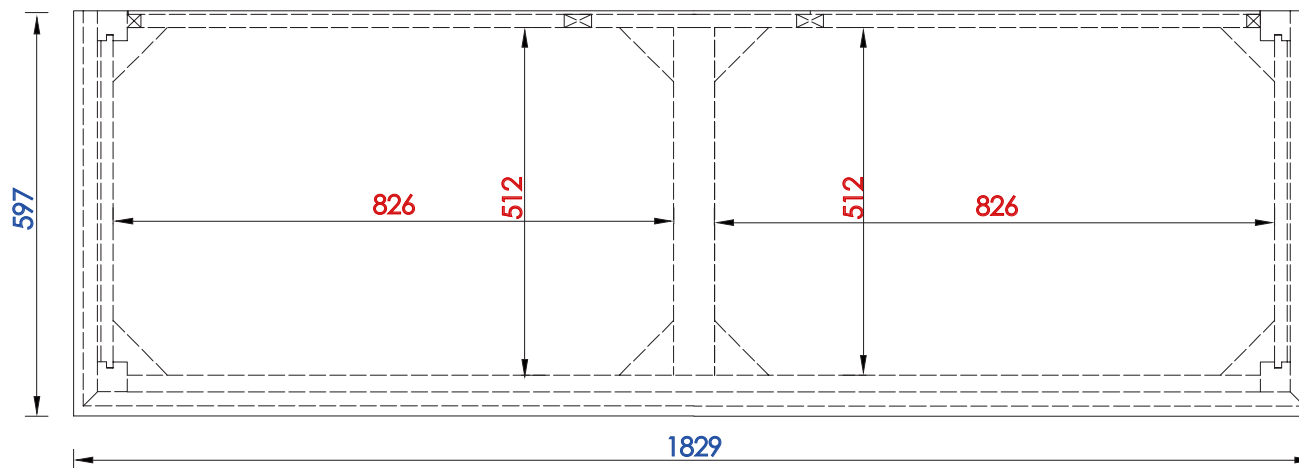

1829 mm

Item Number:

527-V72-BW  
527-V72-SL

JAMES MARTIN

VANITIES

### Palisades 1829mm Double Vanity

Diagrams with Dimensions  
page 02 of 03

NOTE ONE: Countertops are not shown in these diagrams. (Cabinet Only)

NOTE TWO: Internal Shelves(Shown) are designed to align with sinks in James Martin's Optional Countertops.

1829 mm

Item Number:

527-V72-BW  
527-V72-SL

JAMES MARTIN

VANITIES

Palisades 1829mm Double Vanity

Diagrams with Dimensions  
page 03 of 03

NOTE ONE: Countertops are not shown in these diagrams. (Cabinet Only)