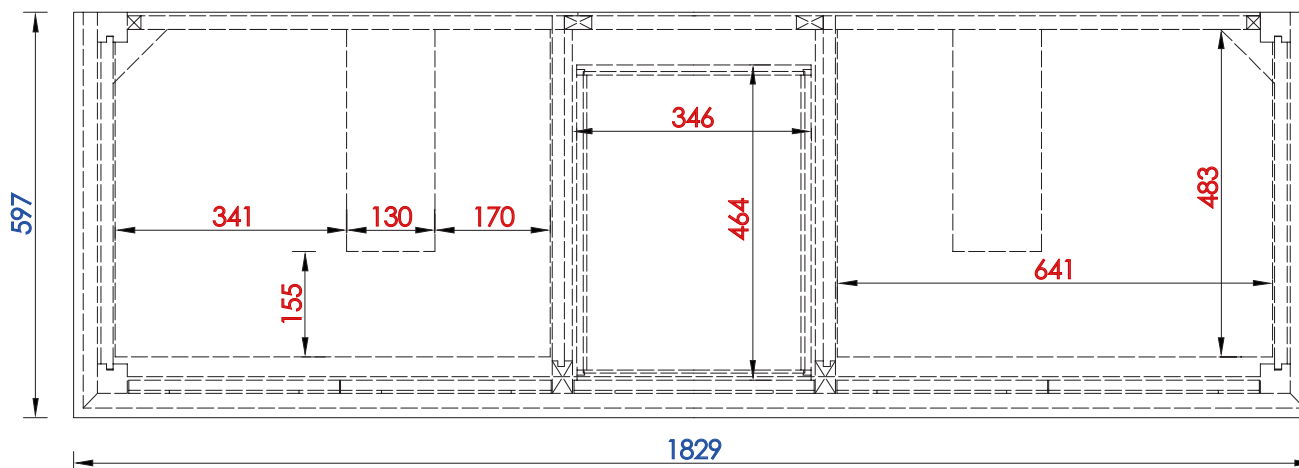

Please consult our website for Countertop Diagrams: [www.jamesmartinvanities.com](http://www.jamesmartinvanities.com)

1829 mm

Item Number:

JAMES MARTIN

Palisades 1829mm Double Vanity

527-V72-BW  
527-V72-SL

1829 mm

Item Number:

527-V72-BW  
527-V72-SL

JAMES MARTIN

VANITIES

### Palisades 1829mm Double Vanity

Diagrams with Dimensions  
page 02 of 03

NOTE ONE: Countertops are not shown in these diagrams. (Cabinet Only)

NOTE TWO: Internal Shelves(Shown) are designed to align with sinks in James Martin's Optional Countertops.

1829 mm

Item Number:

527-V72-BW  
527-V72-SL

JAMES MARTIN

VANITIES

Palisades 1829mm Double Vanity

Diagrams with Dimensions  
page 03 of 03

NOTE ONE: Countertops are not shown in these diagrams. (Cabinet Only)