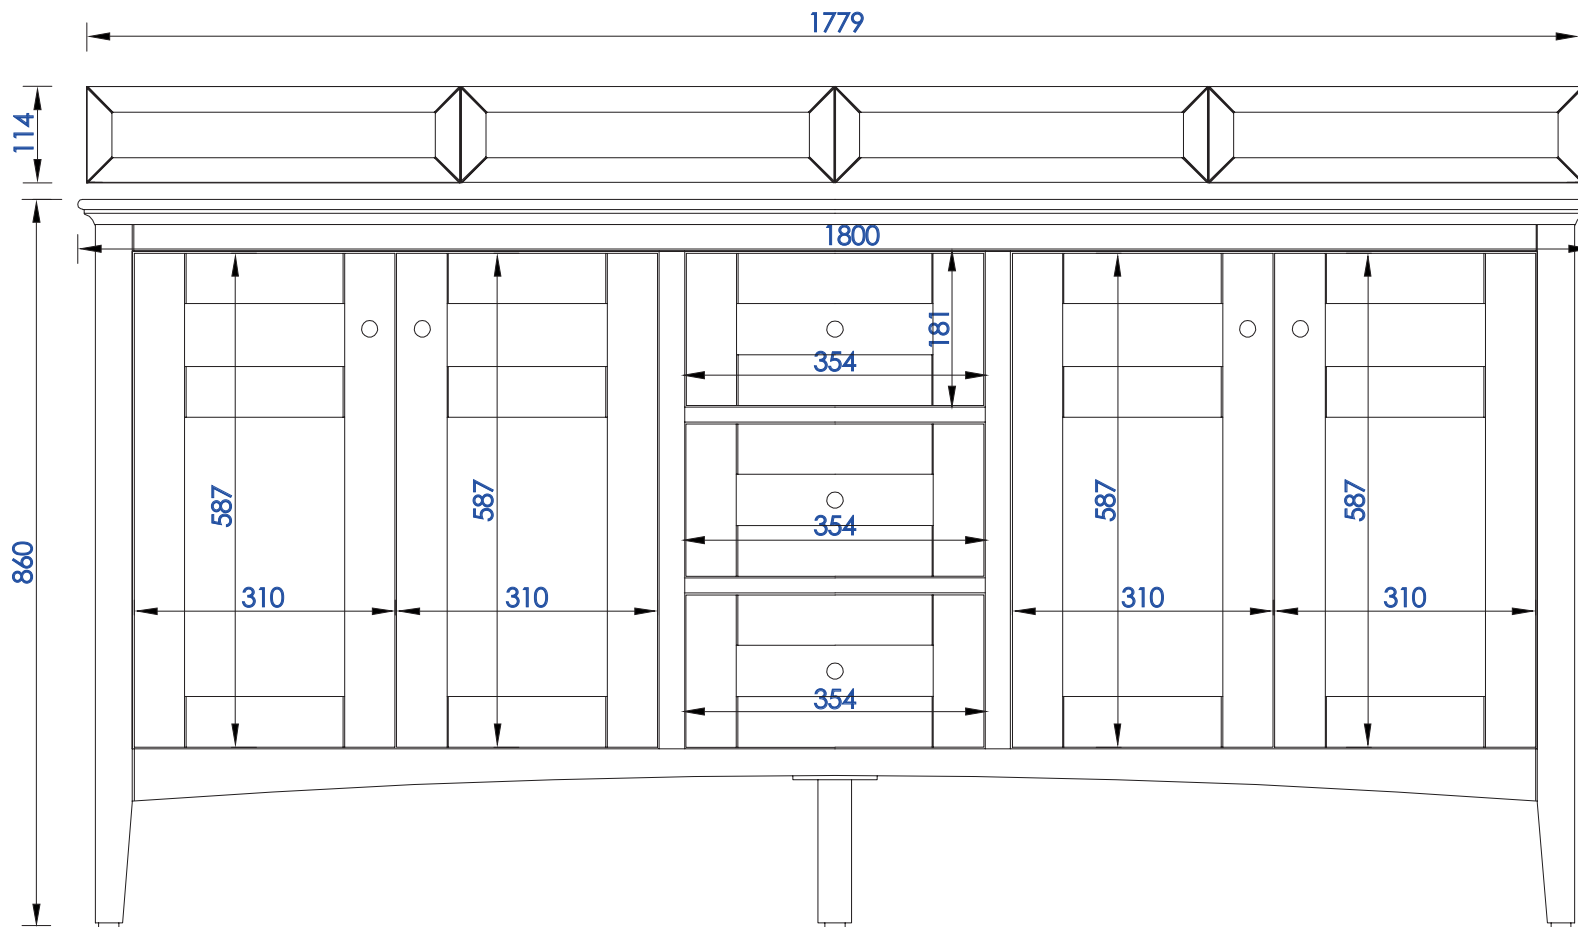

72"

Item Number:

527-V72-BW  
527-V72-SL

JAMES MARTIN

VANITIES

Palisades 72" Double Vanity

Diagrams with Dimensions  
page 01 of 03

NOTE ONE: Countertops are not shown in these diagrams. (Cabinet Only)

NOTE TWO: Wood Backsplash (Shown) is designed for the molding detail to align with sinks in James Martin's Optional Countertops.

Customer's own countertops and sinks may align differently, and modification may be required.

Please consult our website for Countertop Diagrams: [www.jamesmartinvanities.com](http://www.jamesmartinvanities.com)

1829 mm

Item Number:

JAMES MARTIN

Palisades 1829mm Double Vanity

527-V72-BW  
527-V72-SL

VANITIES

Diagrams with Dimensions  
page 01 of 03

NOTE ONE: Countertops are not shown in these diagrams. (Cabinet Only)

NOTE TWO: Wood Backsplash (Shown) is designed for the molding detail to align with sinks in James Martin's Optional Countertops.