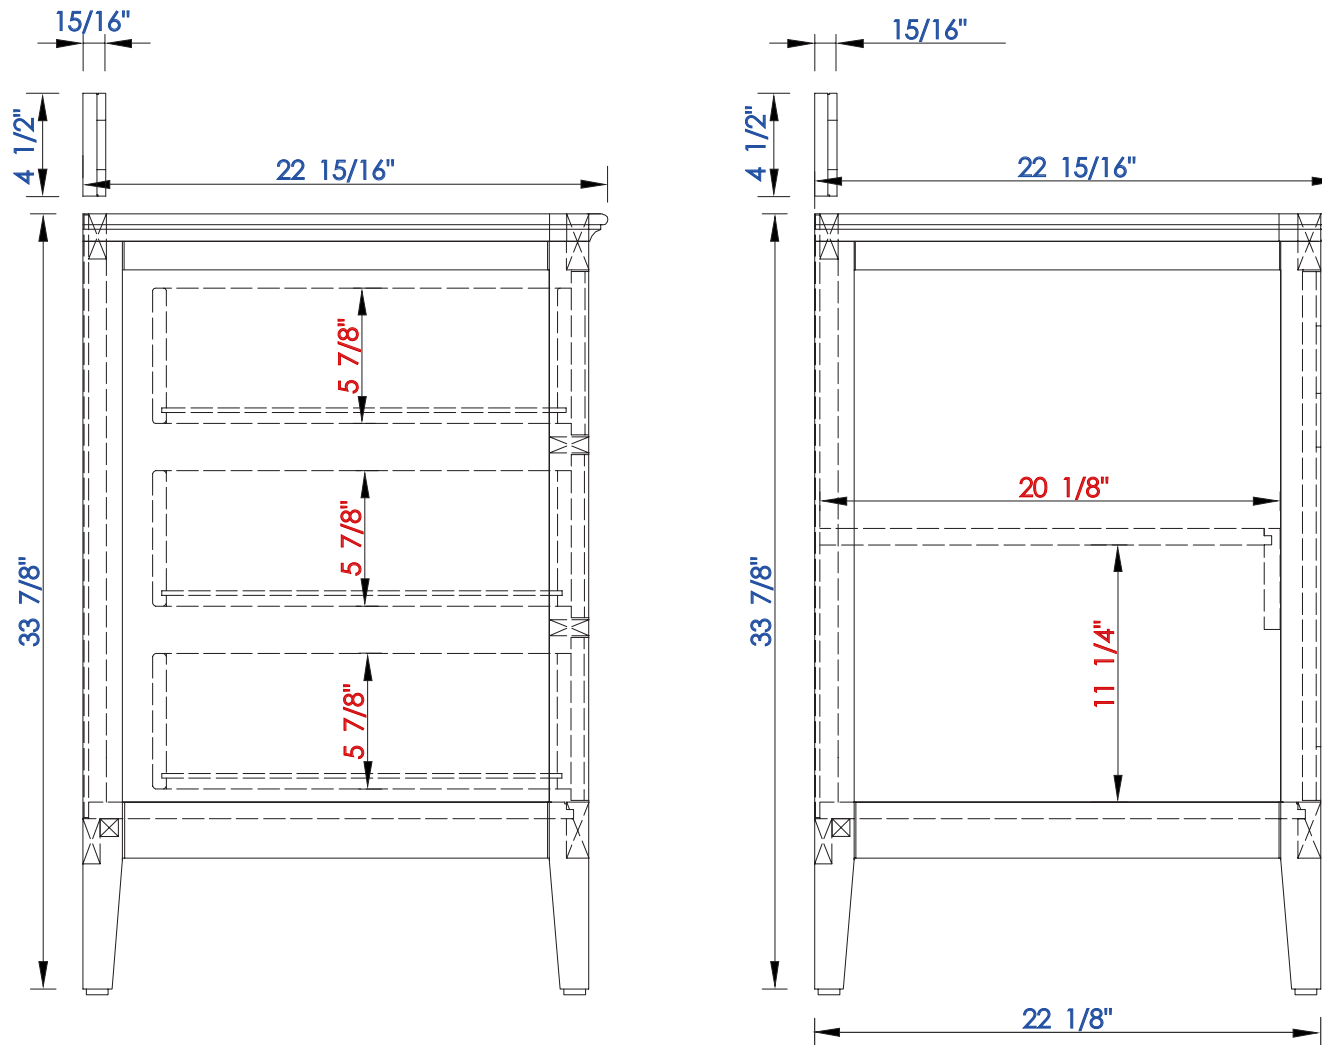

72"

Item Number:

527-V72-BW  
527-V72-SL

JAMES MARTIN

VANITIES

Palisades 72" Double Vanity

Diagrams with Dimensions  
page 03 of 03

NOTE ONE: Countertops are not shown in these diagrams. (Cabinet Only)

NOTE TWO: Wood Backsplash (Shown) is designed for the molding detail to align with sinks in James Martin's Optional Countertops.

Customer's own countertops and sinks may align differently, and modification may be required.

Please consult our website for Countertop Diagrams: [www.jamesmartinvanities.com](http://www.jamesmartinvanities.com)

1829 mm

Item Number:

JAMES MARTIN

Palisades 1829mm Double Vanity

527-V72-BW  
527-V72-SL

1829 mm

Item Number:

527-V72-BW  
527-V72-SL

JAMES MARTIN

VANITIES

Palisades 1829mm Double Vanity

Diagrams with Dimensions  
page 03 of 03

NOTE ONE: Countertops are not shown in these diagrams. (Cabinet Only)