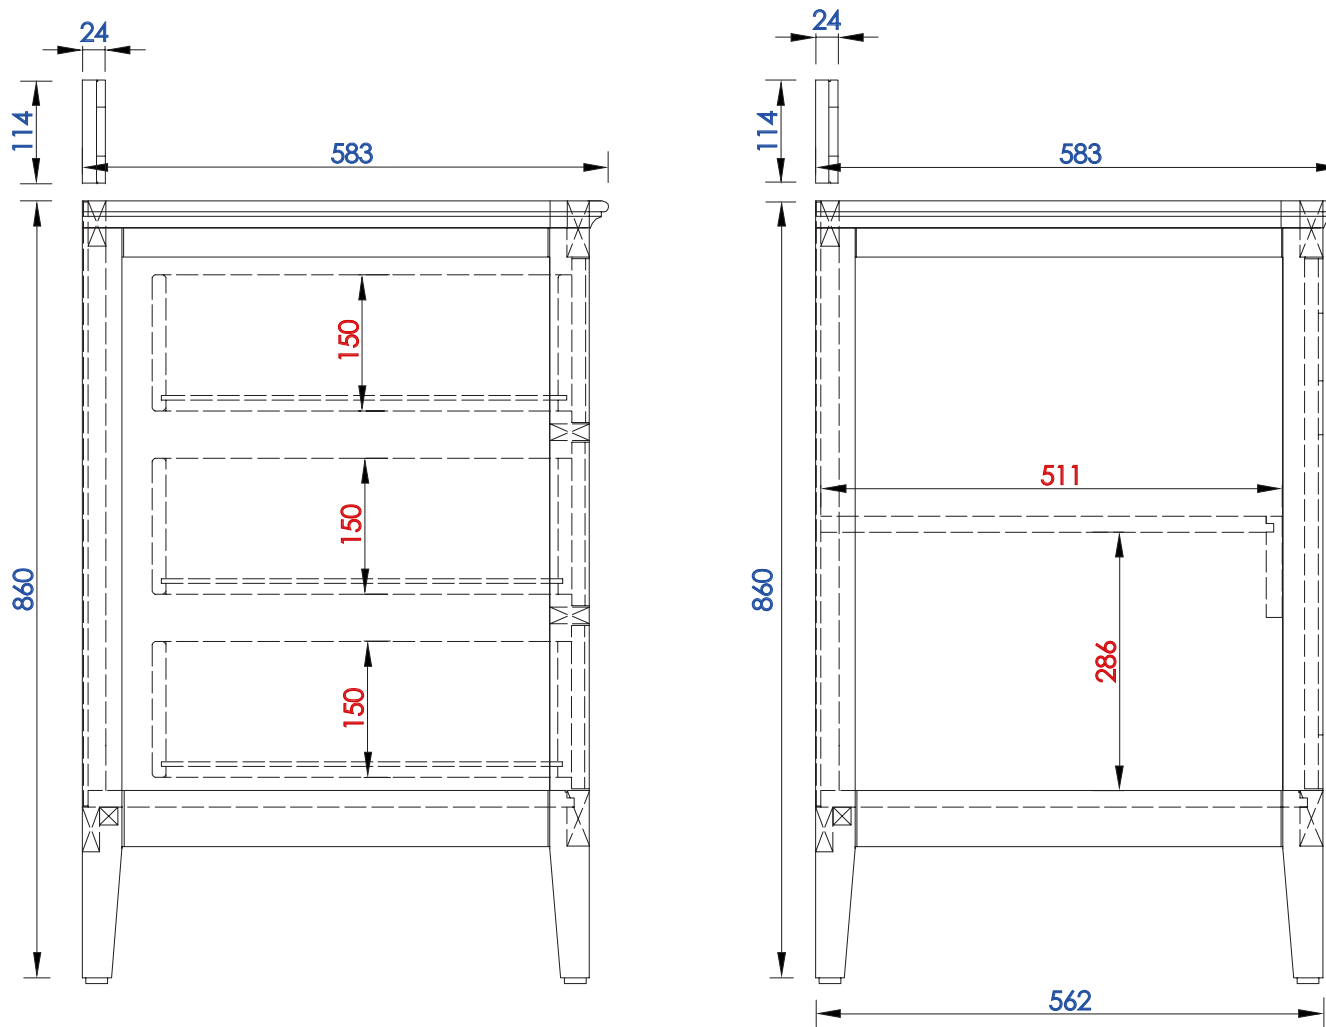

72"

Item Number:

527-V72-BW  
527-V72-SL

JAMES MARTIN

VANITIES

Palisades 72" Double Vanity

Diagrams with Dimensions  
page 01 of 03

NOTE ONE: Countertops are not shown in these diagrams. (Cabinet Only)

Please consult our website for Countertop Diagrams: [www.jamesmartinvanities.com](http://www.jamesmartinvanities.com)

1829 mm

Item Number:

JAMES MARTIN

Palisades 1829mm Double Vanity

527-V72-BW  
527-V72-SL

1829 mm

Item Number:

527-V72-BW  
527-V72-SL

JAMES MARTIN

VANITIES

Palisades 1829mm Double Vanity

Diagrams with Dimensions  
page 03 of 03

NOTE ONE: Countertops are not shown in these diagrams. (Cabinet Only)

NOTE TWO: Wood Backsplash (Shown) is designed for the molding detail to align with sinks in James Martin's Optional Countertops.

Customer's own countertops and sinks may align differently, and modification may be required.