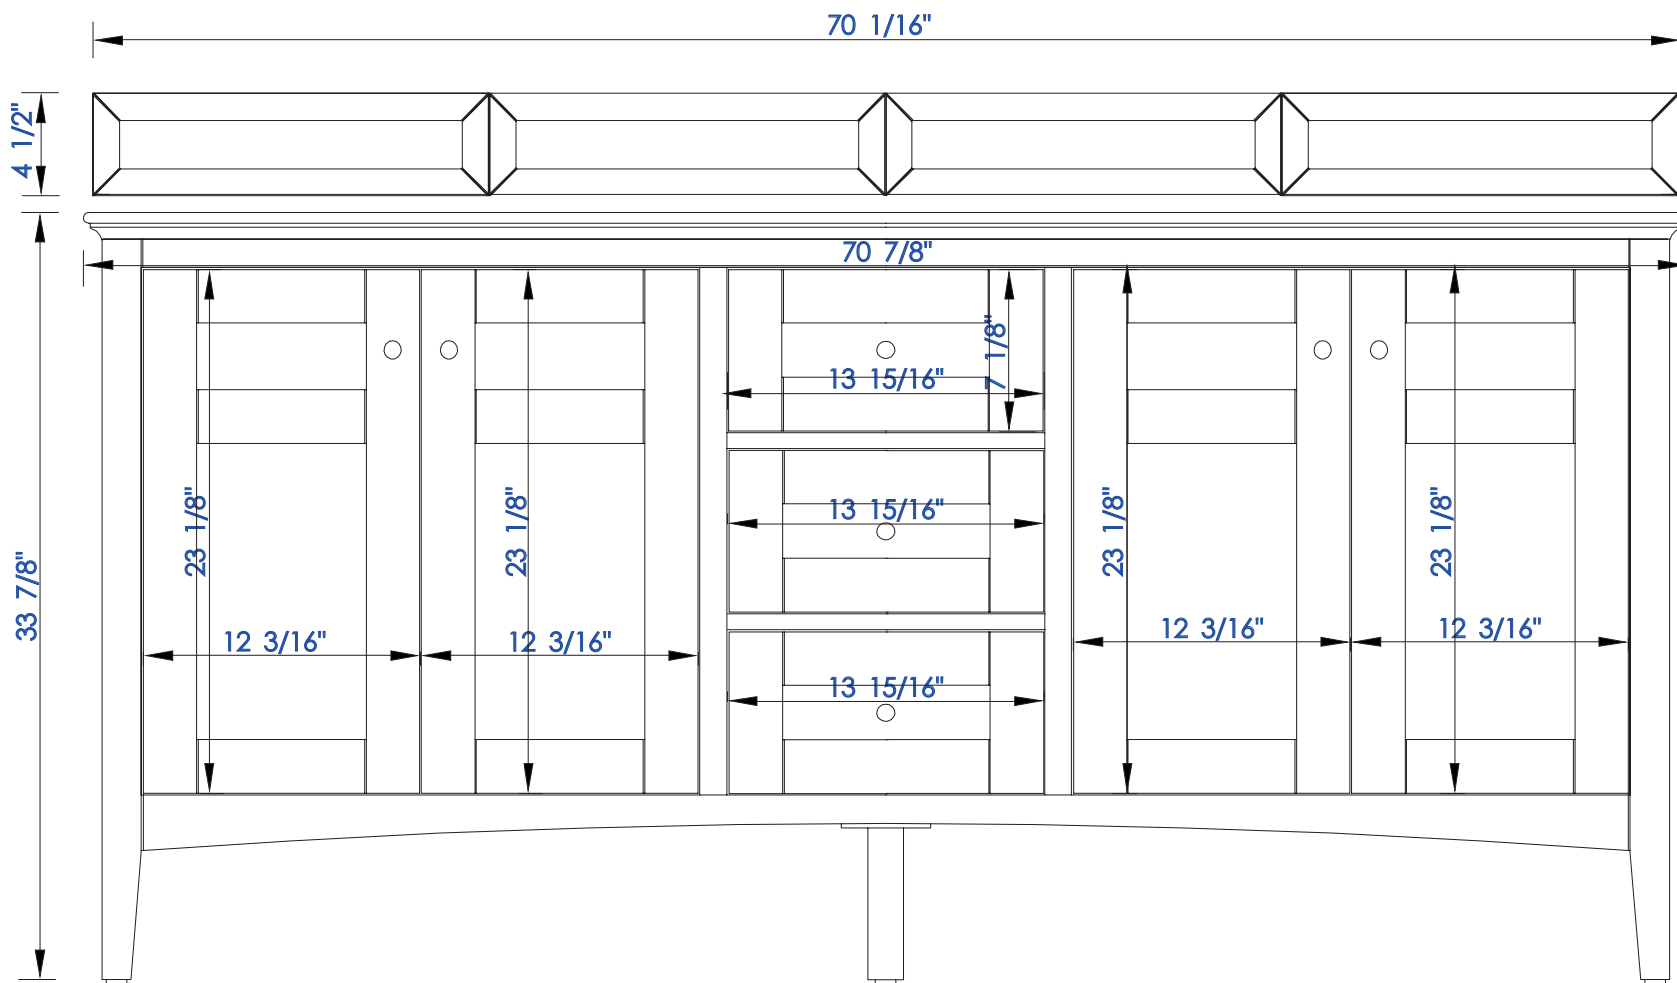

72"

Item Number:

527-V72-BW  
527-V72-SL

JAMES MARTIN

VANITIES

Palisades 72" Double Vanity

Diagrams with Dimensions  
page 01 of 03

NOTE ONE: Countertops are not shown in these diagrams. (Cabinet Only)

NOTE TWO: Wood Backsplash (Shown) is designed for the molding detail to align with sinks in James Martin's Optional Countertops.

Customer's own countertops and sinks may align differently, and modification may be required.

1829 mm

Item Number:

527-V72-BW  
527-V72-SL

JAMES MARTIN

VANITIES

Palisades 1829mm Double Vanity

Diagrams with Dimensions  
page 03 of 03

NOTE ONE: Countertops are not shown in these diagrams. (Cabinet Only)