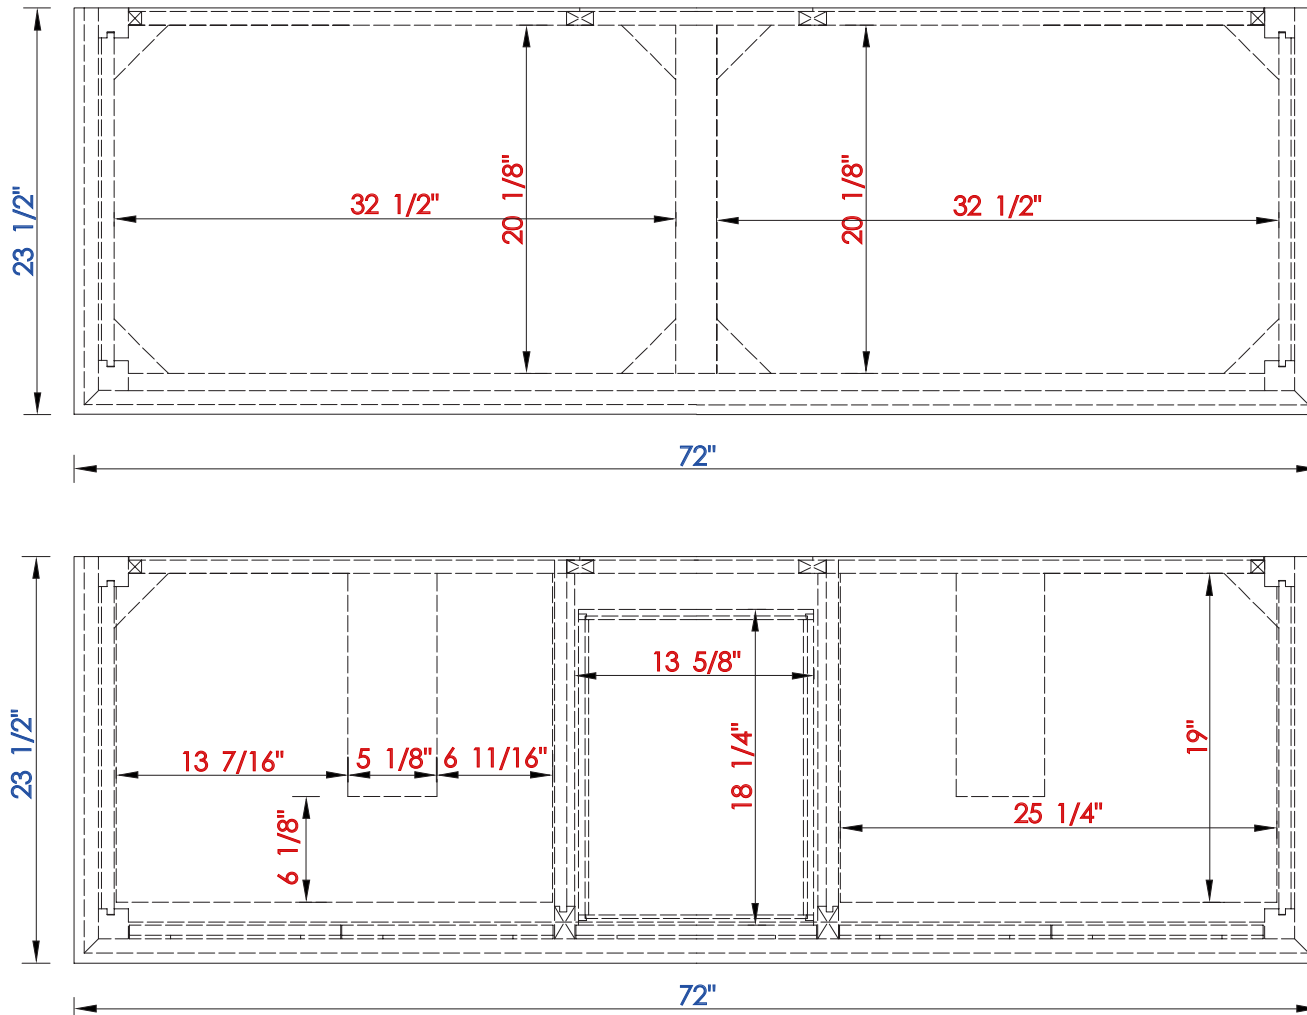

72"

Item Number:

527-V72-BW
527-V72-SL

JAMES MARTIN

VANITIES

Palisades 72" Double Vanity

Diagrams with Dimensions
page 02 of 03

NOTE ONE: Countertops are not shown in these diagrams. (Cabinet Only)

NOTE TWO: Internal Shelves(Shown) are designed to align with sinks in James Martin's Optional Countertops.

Customer's own countertops and sink may align differently, and modification may be required.

Please consult our website for Countertop Diagrams: www.jamesmartinvanities.com