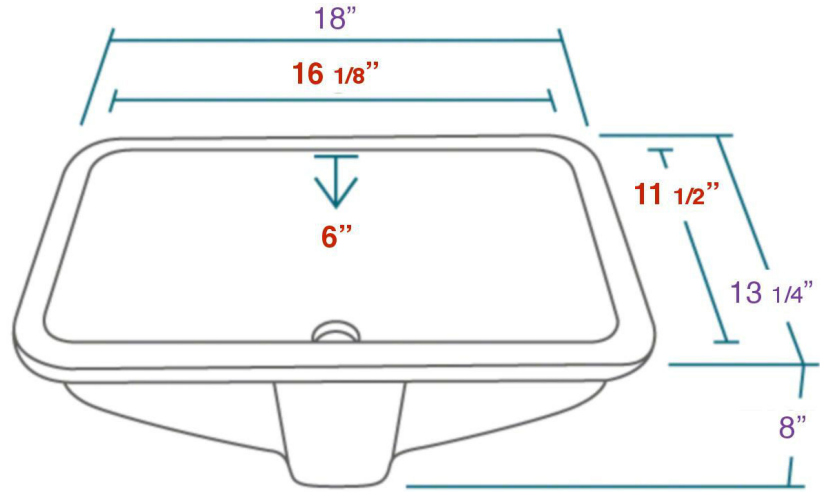

JAMES MARTIN

VANITIES

Porcelain Undermount
Sink Dimensions

Rectangular Undermount Sink

Inside Dimensions
Outside Dimensions