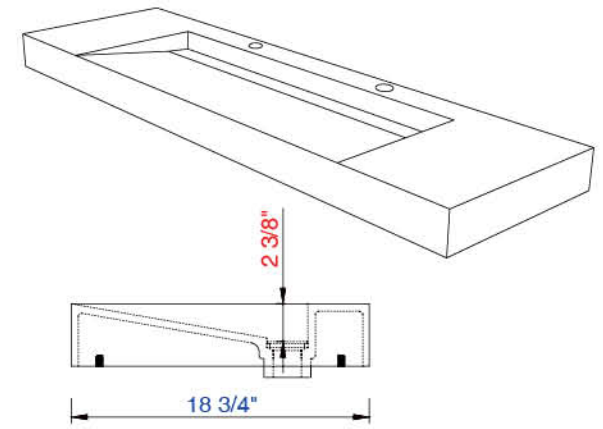

72.6"

Item Number:

SS-378D-MW

JAMES MARTIN

VANITIES

72.6" Vanity Top

Diagrams with Dimensions
page 01 of 01

1842mm

Item Number:
SS-378D-MW

JAMES MARTIN

VANITIES

1842mm Vanity Top

Diagrams with Dimensions
page 01 of 01