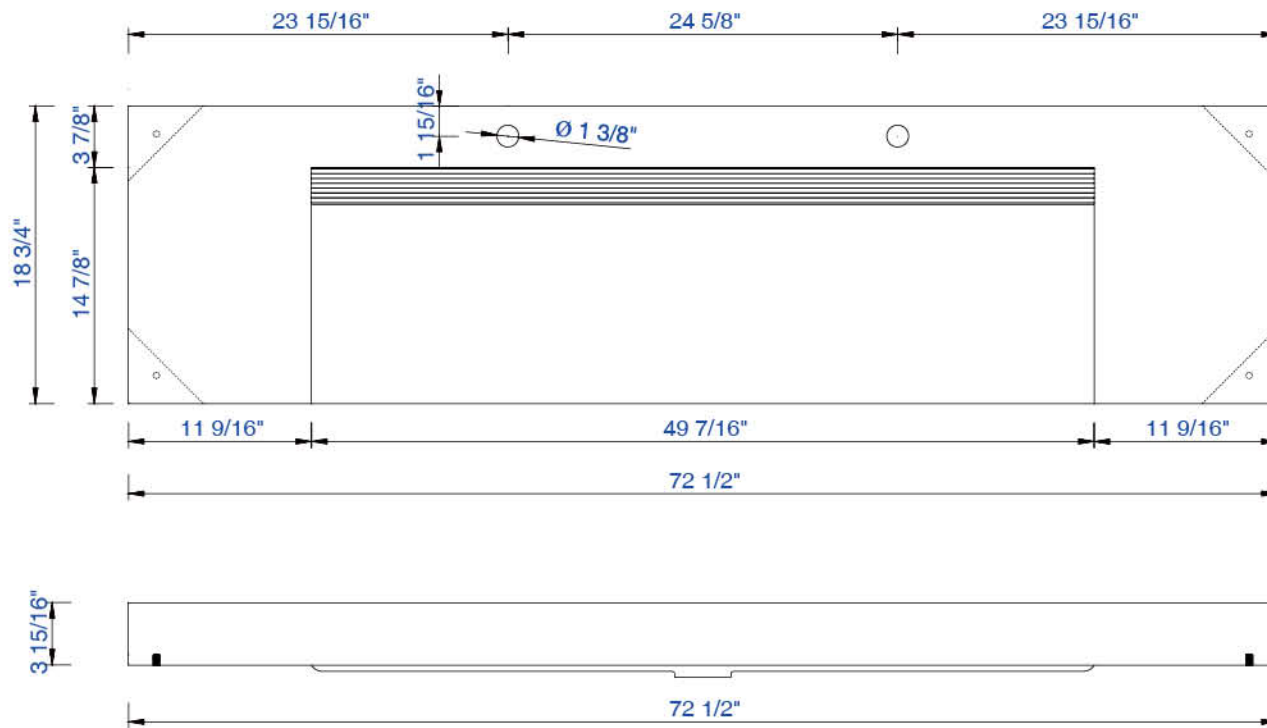

72.6"

Item Number:

SS-378D-MW

JAMES MARTIN

VANITIES

72.6" Vanity Top

Diagrams with Dimensions
page 01 of 01

1842mm

Item Number:
SS-378D-MW

JAMES MARTIN

VANITIES

1842mm Vanity Top

Diagrams with Dimensions
page 01 of 01