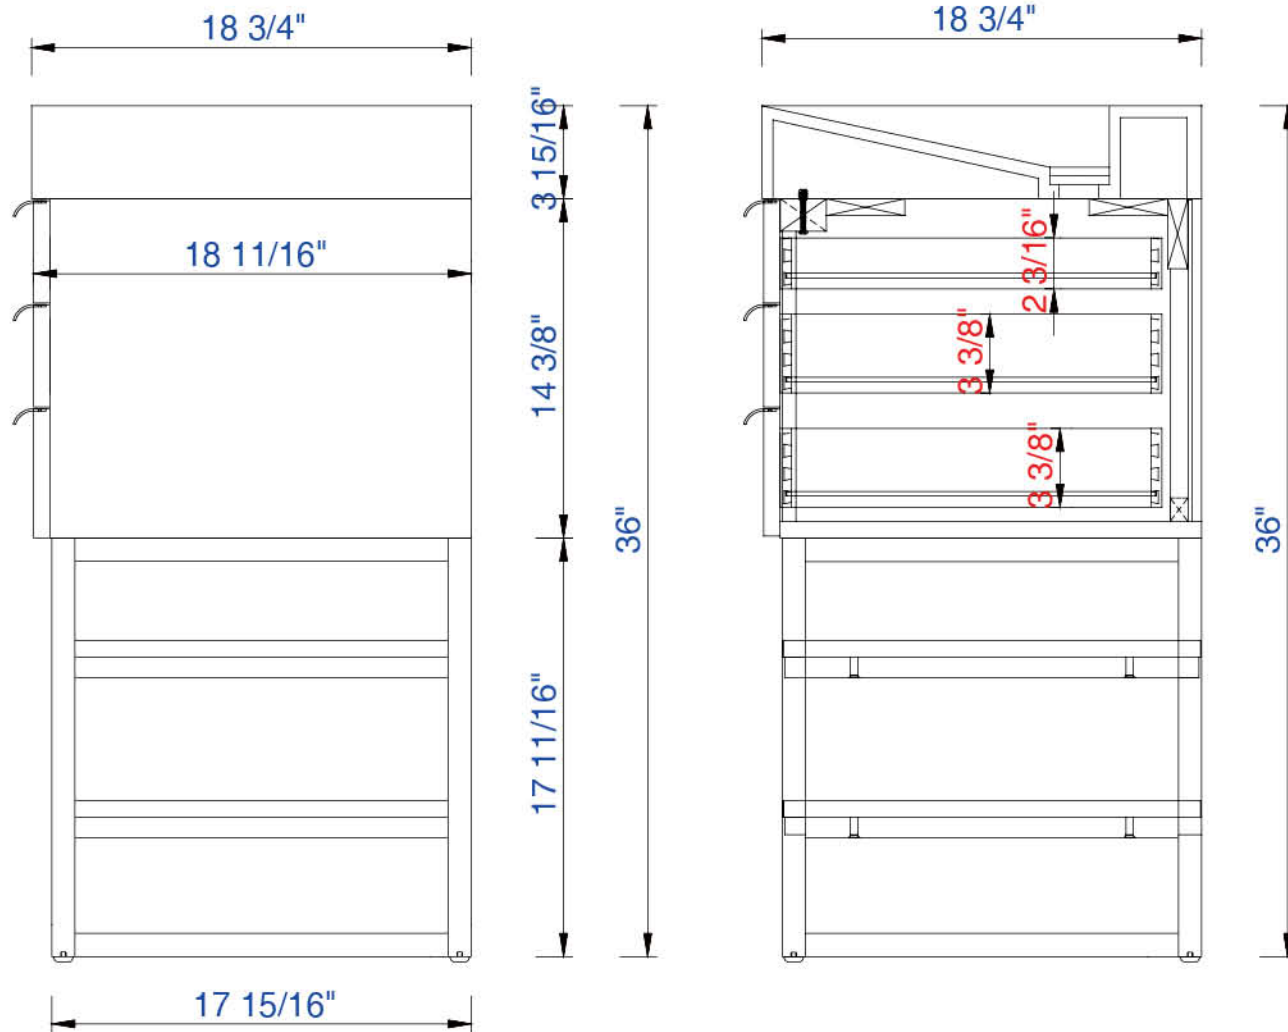

72"

Item Number:

388-V72-CFO-A
388-V72-LTO-A

JAMES MARTIN

VANITIES

Columbia 72" Cabinet

Diagrams with Dimensions
page 03 of 03

NOTE ONE: Married Countertop is standard for this cabinet
NOTE TWO: This vanity does not have a Backsplash.

1829mm

Item Number:

388-V72-CFO-A
388-V72-LTO-A

JAMES MARTIN

VANITIES

Columbia 1829mm Cabinet

Diagrams with Dimensions
page 01 of 03

NOTE ONE: Married Countertop is standard for this cabinet
NOTE TWO: This vanity does not have a Backsplash.

1829mm

Item Number:

388-V72-CFO-A
388-V72-LTO-A

JAMES MARTIN

VANITIES

Columbia 1829mm Cabinet

Diagrams with Dimensions
page 02 of 03

NOTE ONE: Married Countertop is standard for this cabinet

1829mm

Item Number:

388-V72-CFO-A
388-V72-LTO-A

JAMES MARTIN

VANITIES

Columbia 1829mm Cabinet

Diagrams with Dimensions
page 03 of 03

NOTE ONE: Married Countertop is standard for this cabinet
NOTE TWO: This vanity does not have a Backsplash.