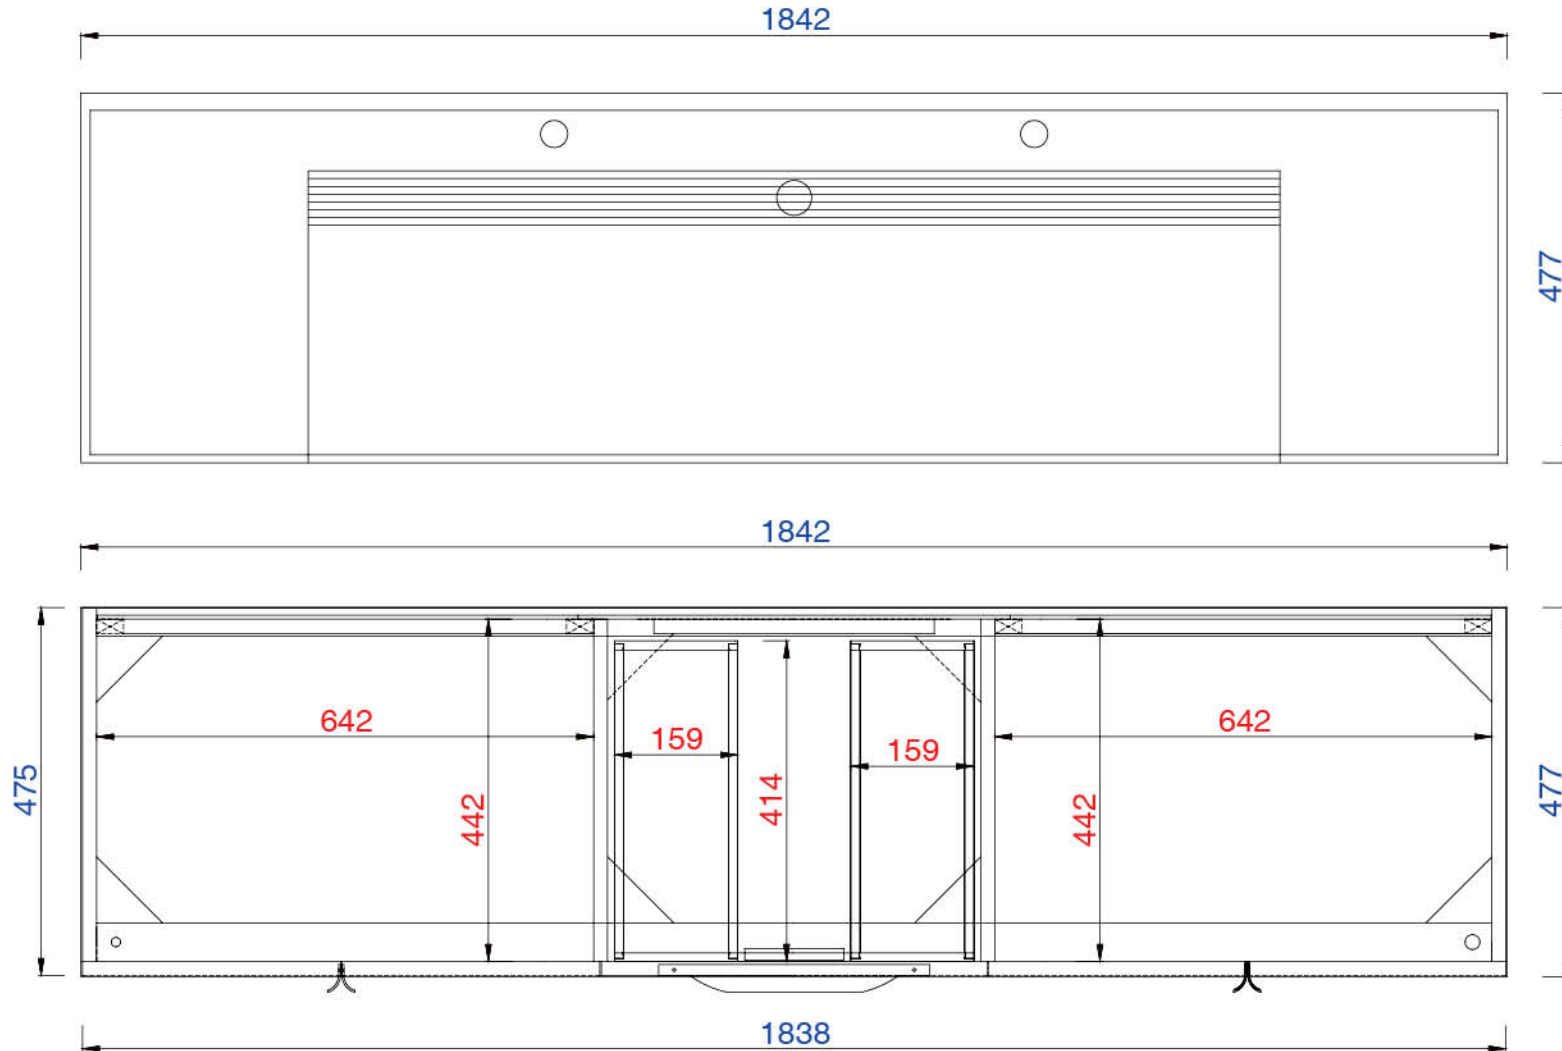

72"

Item Number:

388-V72-CFO-A
388-V72-LTO-A

JAMES MARTIN

VANITIES

Columbia 72" Cabinet

Diagrams with Dimensions
page 01 of 03

NOTE ONE: Married Countertop is standard for this cabinet
NOTE TWO: This vanity does not have a Backsplash.

1829mm

Item Number:

388-V72-CFO-A
388-V72-LTO-A

JAMES MARTIN

VANITIES

Columbia 1829mm Cabinet

Diagrams with Dimensions
page 01 of 03

NOTE ONE: Married Countertop is standard for this cabinet
NOTE TWO: This vanity does not have a Backsplash.

1829mm

Item Number:

388-V72-CFO-A
388-V72-LTO-A

JAMES MARTIN

VANITIES

Columbia 1829mm Cabinet

Diagrams with Dimensions
page 02 of 03

NOTE ONE: Married Countertop is standard for this cabinet

1829mm

Item Number:

388-V72-CFO-A
388-V72-LTO-A

JAMES MARTIN

VANITIES

Columbia 1829mm Cabinet

Diagrams with Dimensions
page 03 of 03

NOTE ONE: Married Countertop is standard for this cabinet
NOTE TWO: This vanity does not have a Backsplash.