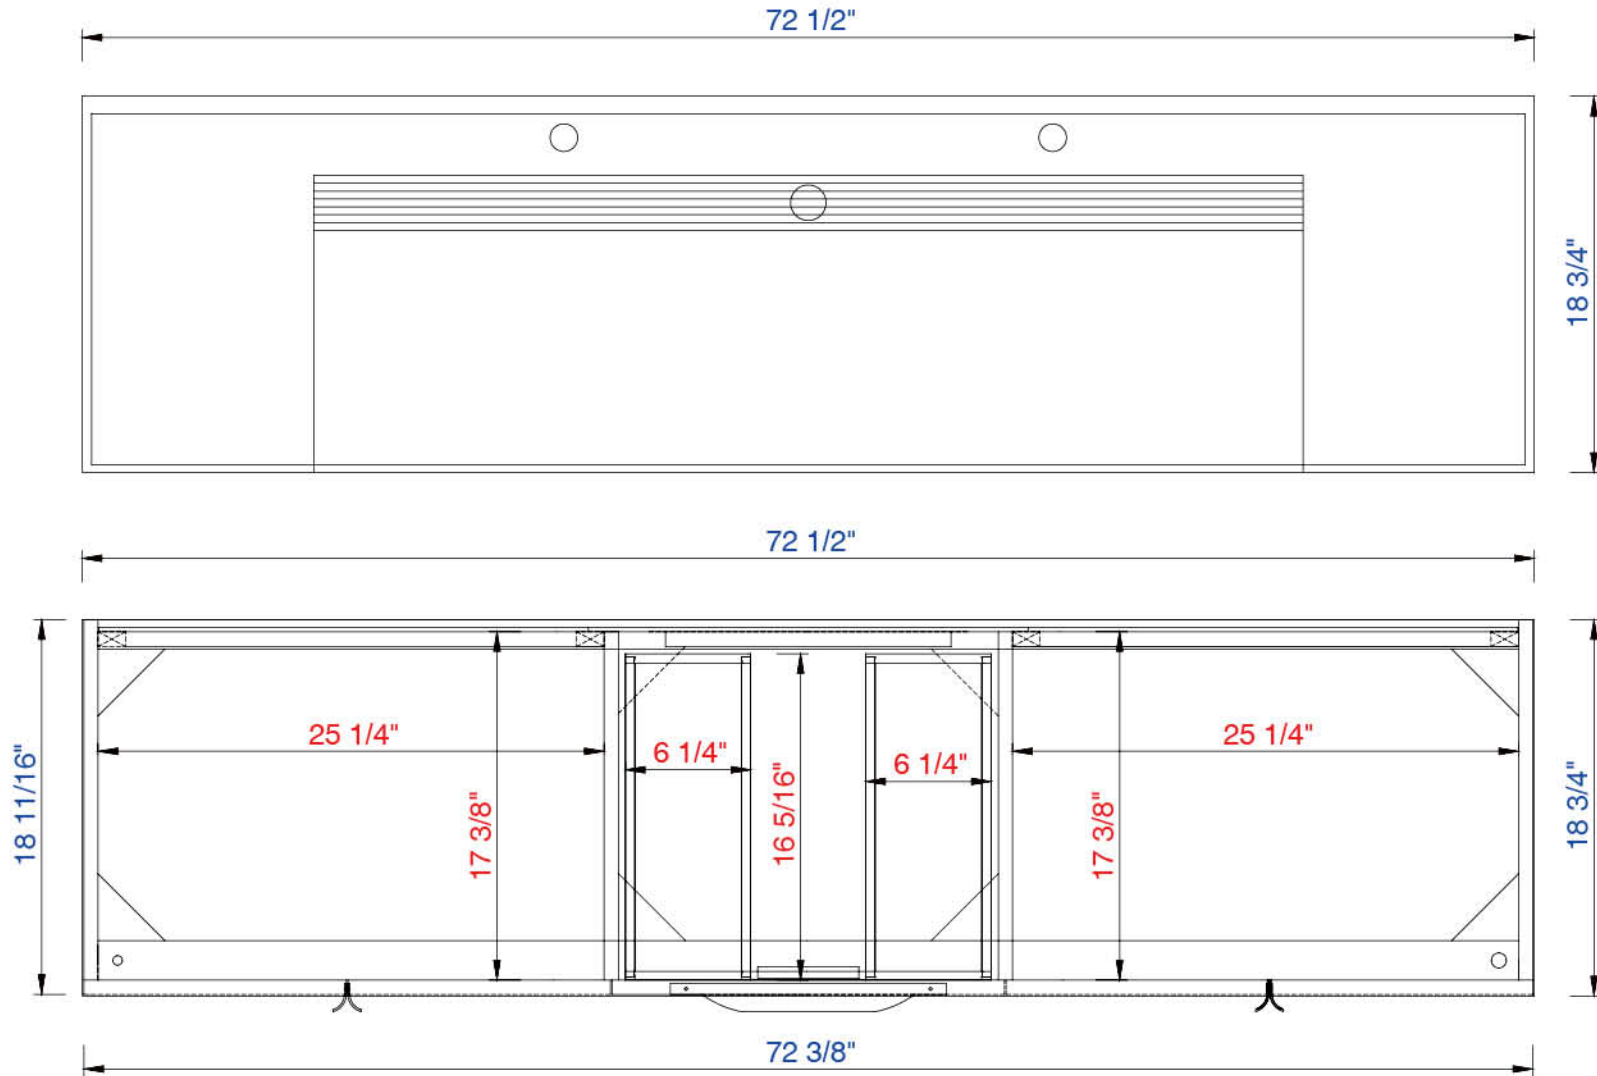

72"

Item Number:

388-V72-CFO-A
388-V72-LTO-A

JAMES MARTIN

VANITIES

Columbia 72" Cabinet

Diagrams with Dimensions
page 01 of 03

NOTE ONE: Married Countertop is standard for this cabinet
NOTE TWO: This vanity does not have a Backsplash.

72"

Item Number:

388-V72-CFO-A
388-V72-LTO-A

JAMES MARTIN

VANITIES

Columbia 72" Cabinet

Diagrams with Dimensions
page 02 of 03

NOTE ONE: Married Countertop is standard for this cabinet

1829mm

Item Number:

388-V72-CFO-A
388-V72-LTO-A

JAMES MARTIN

VANITIES

Columbia 1829mm Cabinet

Diagrams with Dimensions
page 01 of 03

NOTE ONE: Married Countertop is standard for this cabinet
NOTE TWO: This vanity does not have a Backsplash.

1829mm

Item Number:

388-V72-CFO-A
388-V72-LTO-A

JAMES MARTIN

VANITIES

Columbia 1829mm Cabinet

Diagrams with Dimensions
page 02 of 03

NOTE ONE: Married Countertop is standard for this cabinet