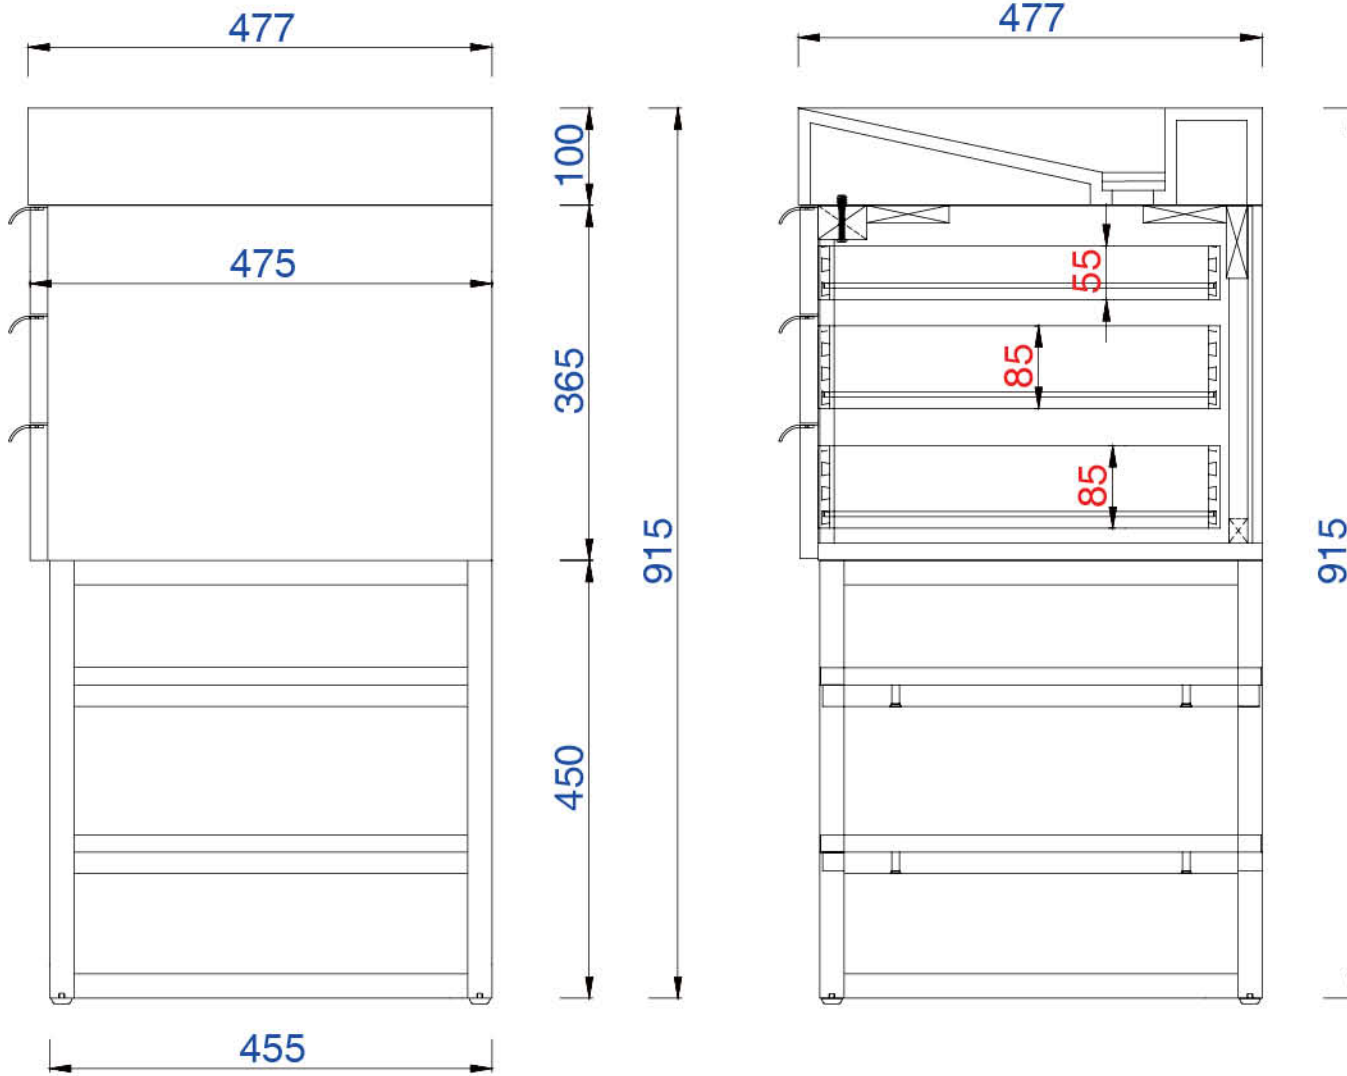

72"

Item Number:

388-V72-CFO-A
388-V72-LTO-A

JAMES MARTIN

VANITIES

Columbia 72" Cabinet

Diagrams with Dimensions
page 01 of 03

NOTE ONE: Married Countertop is standard for this cabinet
NOTE TWO: This vanity does not have a Backsplash.

1829mm

Item Number:

388-V72-CFO-A
388-V72-LTO-A

JAMES MARTIN

VANITIES

Columbia 1829mm Cabinet

Diagrams with Dimensions
page 01 of 03

NOTE ONE: Married Countertop is standard for this cabinet
NOTE TWO: This vanity does not have a Backsplash.

1829mm

Item Number:

388-V72-CFO-A
388-V72-LTO-A

JAMES MARTIN

VANITIES

Columbia 1829mm Cabinet

Diagrams with Dimensions
page 02 of 03

NOTE ONE: Married Countertop is standard for this cabinet

1829mm

Item Number:

388-V72-CFO-A
388-V72-LTO-A

JAMES MARTIN

VANITIES

Columbia 1829mm Cabinet

Diagrams with Dimensions
page 03 of 03

NOTE ONE: Married Countertop is standard for this cabinet
NOTE TWO: This vanity does not have a Backsplash.