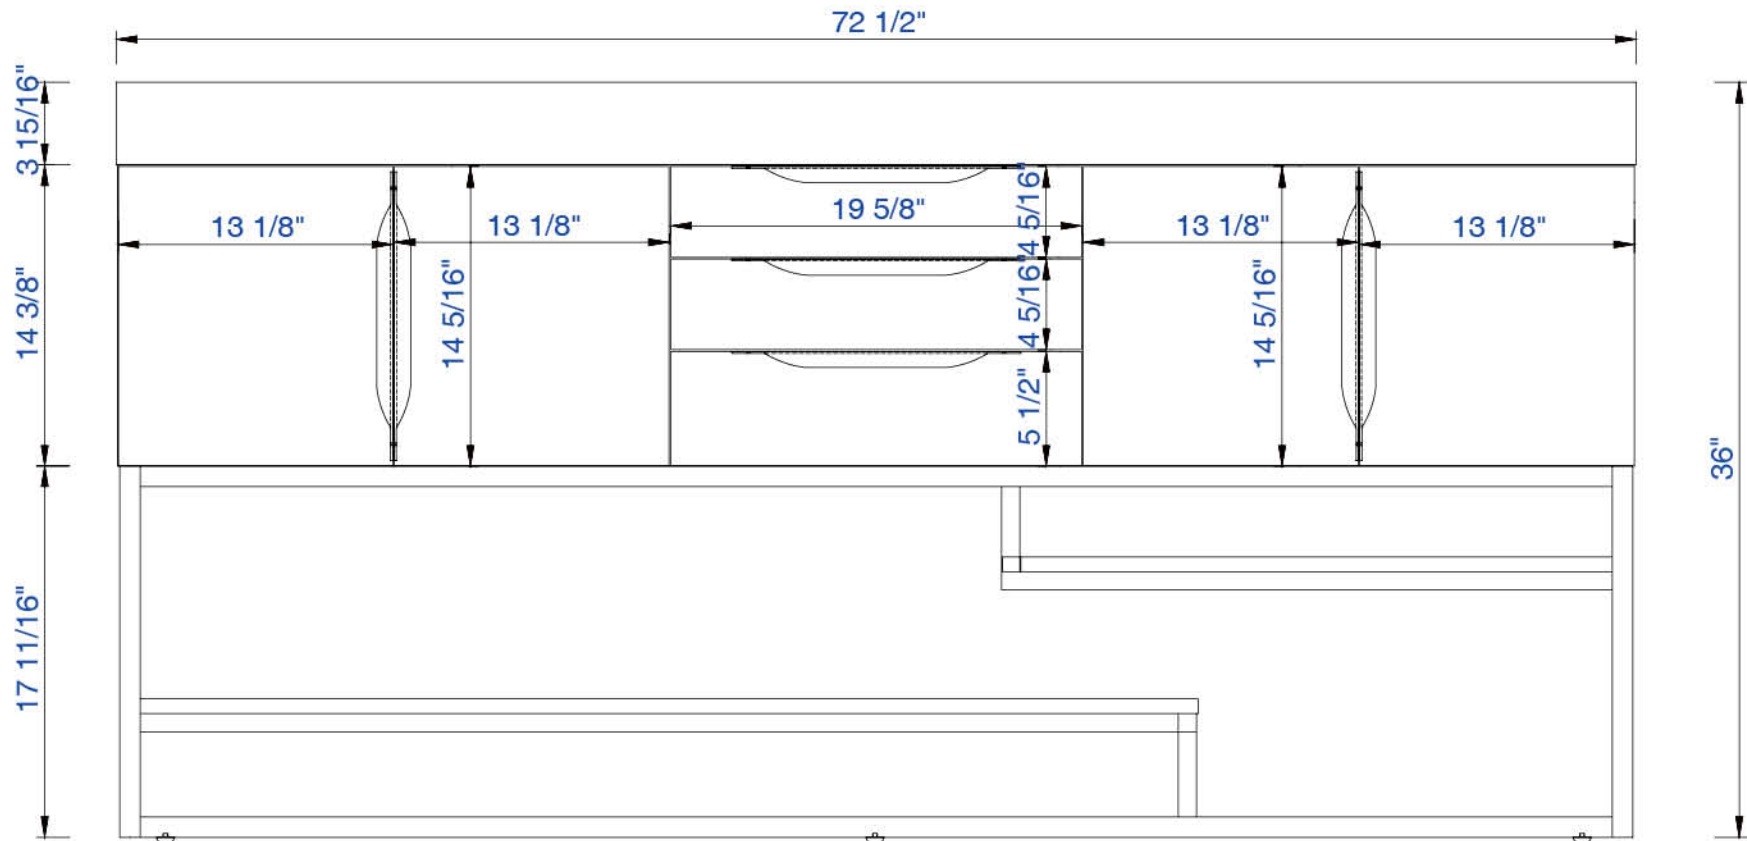

72"

Item Number:

388-V72-CFO-A
388-V72-LTO-A

JAMES MARTIN

VANITIES

Columbia 72" Cabinet

Diagrams with Dimensions
page 01 of 03

NOTE ONE: Married Countertop is standard for this cabinet
NOTE TWO: This vanity does not have a Backsplash.

72"

Item Number:

388-V72-CFO-A
388-V72-LTO-A

JAMES MARTIN

VANITIES

Columbia 72" Cabinet

Diagrams with Dimensions
page 02 of 03

NOTE ONE: Married Countertop is standard for this cabinet

1829mm

Item Number:

388-V72-CFO-A
388-V72-LTO-A

JAMES MARTIN

VANITIES

Columbia 1829mm Cabinet

Diagrams with Dimensions
page 01 of 03

NOTE ONE: Married Countertop is standard for this cabinet
NOTE TWO: This vanity does not have a Backsplash.

1829mm

Item Number:

388-V72-CFO-A
388-V72-LTO-A

JAMES MARTIN

VANITIES

Columbia 1829mm Cabinet

Diagrams with Dimensions
page 02 of 03

NOTE ONE: Married Countertop is standard for this cabinet