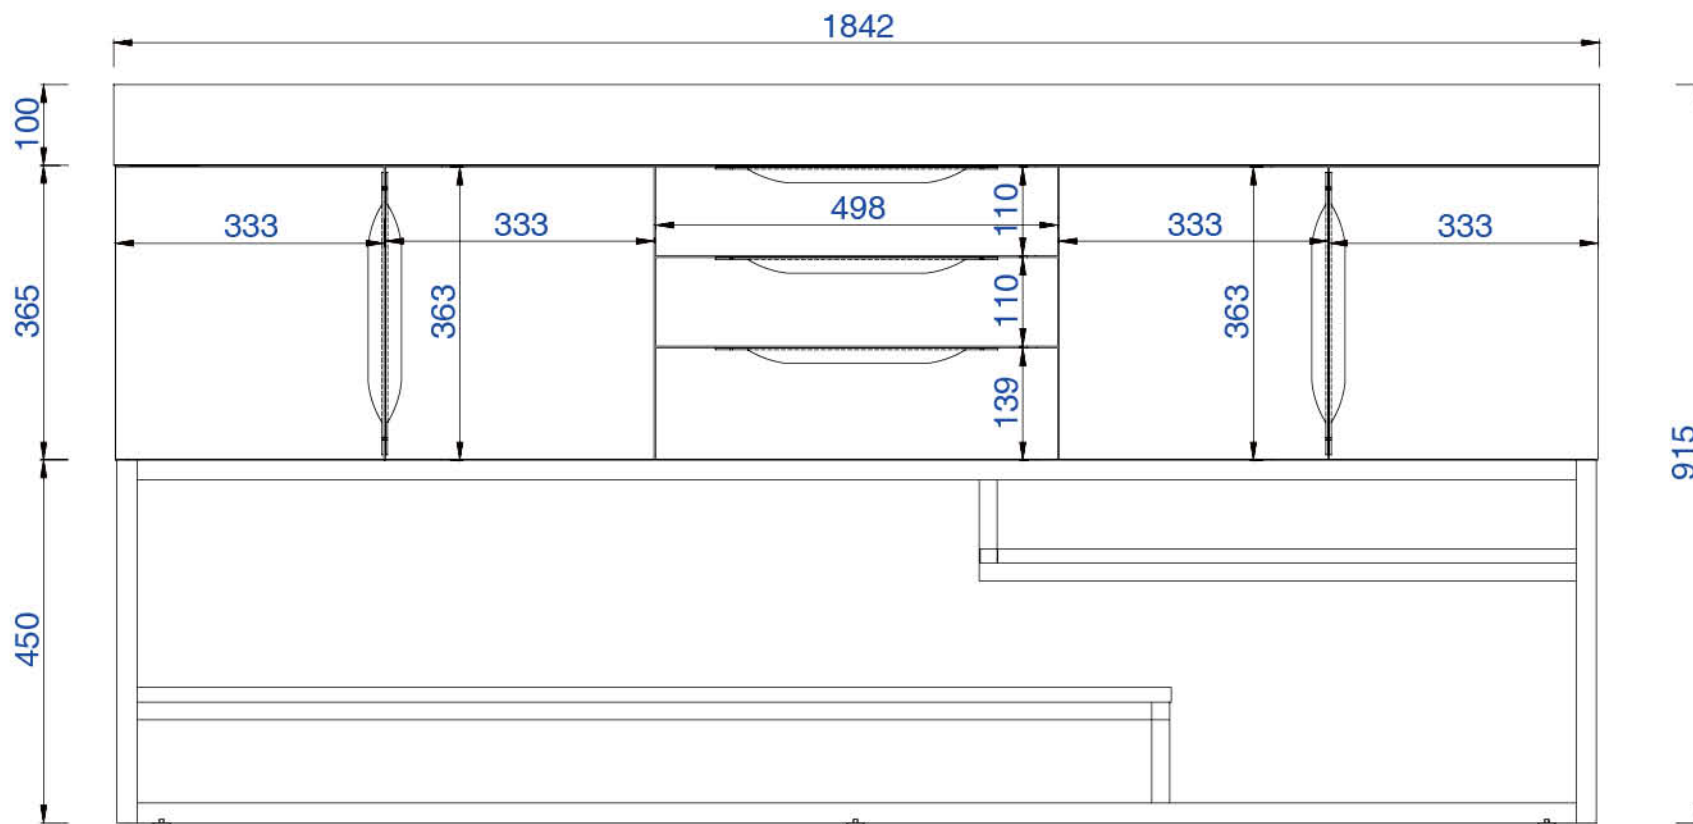

72"

Item Number:

388-V72-CFO-A
388-V72-LTO-A

JAMES MARTIN

VANITIES

Columbia 72" Cabinet

Diagrams with Dimensions
page 01 of 03

NOTE ONE: Married Countertop is standard for this cabinet
NOTE TWO: This vanity does not have a Backsplash.

1829mm

Item Number:

388-V72-CFO-A
388-V72-LTO-A

JAMES MARTIN

VANITIES

Columbia 1829mm Cabinet

Diagrams with Dimensions
page 01 of 03

NOTE ONE: Married Countertop is standard for this cabinet
NOTE TWO: This vanity does not have a Backsplash.

1829mm

Item Number:

388-V72-CFO-A
388-V72-LTO-A

JAMES MARTIN

VANITIES

Columbia 1829mm Cabinet

Diagrams with Dimensions
page 02 of 03

NOTE ONE: Married Countertop is standard for this cabinet

1829mm

Item Number:

388-V72-CFO-A
388-V72-LTO-A

JAMES MARTIN

VANITIES

Columbia 1829mm Cabinet

Diagrams with Dimensions
page 03 of 03

NOTE ONE: Married Countertop is standard for this cabinet
NOTE TWO: This vanity does not have a Backsplash.