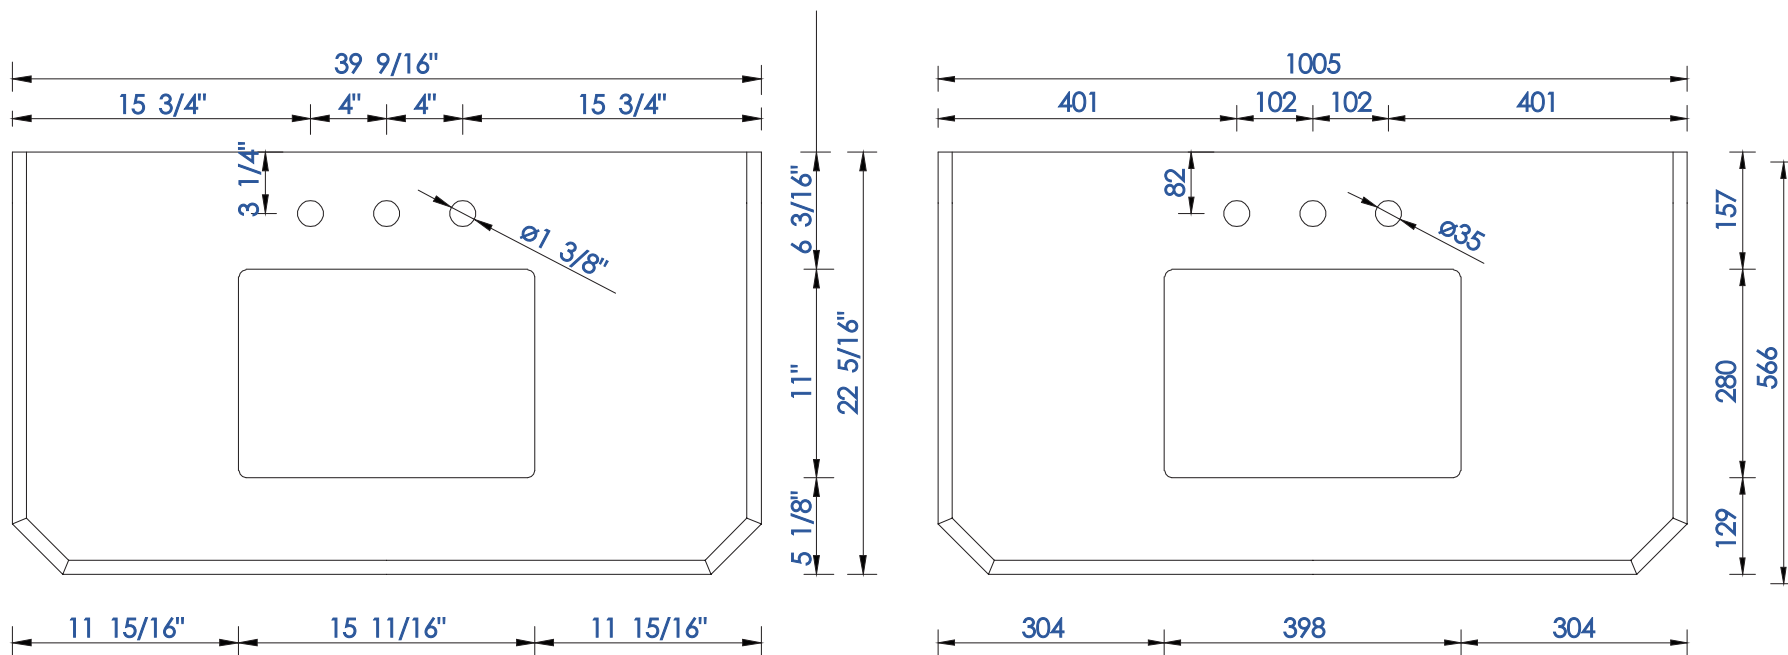

41"

Item Number:

202-V41-ENB-GB

JAMES MARTIN

VANITIES

Regent 41" Cabinet

Diagrams with Dimensions
page 01 of 01

NOTE ONE: Married Countertop is standard for this cabinet.