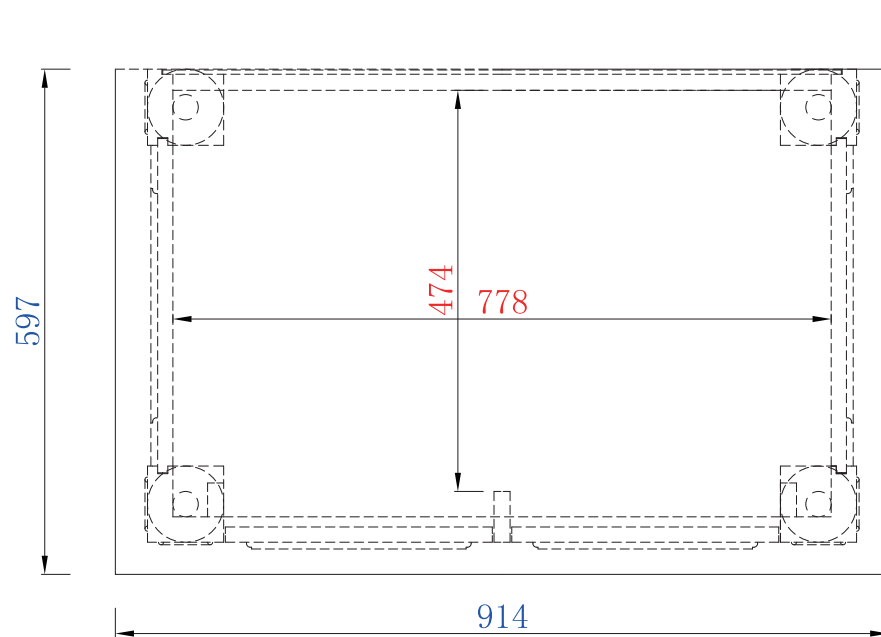

914mm

Item Number:

- 160-V36-ACG
- 160-V36-EG
- 160-V36-VV

JAMES MARTIN

VANITIES

Castilian 914mm Cabinet

Diagrams with Dimensions  
page 01 of 03

NOTE ONE: Countertops are not shown in these diagrams. (Cabinet Only)

NOTE TWO: Wood Backsplash (Shown) is designed for the molding detail to align with sinks in James Martin's Optional Countertops.

Customers' own countertops and sinks may align differently.

Please consult our website for Countertop Diagrams: [www.jamesmartinvanities.com](http://www.jamesmartinvanities.com)

### Castilian 914mm Cabinet

Diagrams with Dimensions  
page 02 of 03

NOTE ONE: Countertops are not shown in these diagrams. (Cabinet Only)

914mm

Item Number:

160-V36-ACG  
160-V36-EG  
160-V36-VV

JAMES MARTIN

VANITIES

Castilian 914mm Cabinet

Diagrams with Dimensions  
page 03 of 03

NOTE ONE: Countertops are not shown in these diagrams. (Cabinet Only)

NOTE TWO: Wood Backsplash (Shown) is designed for the molding detail to align with sinks in James Martin's Optional Countertops.