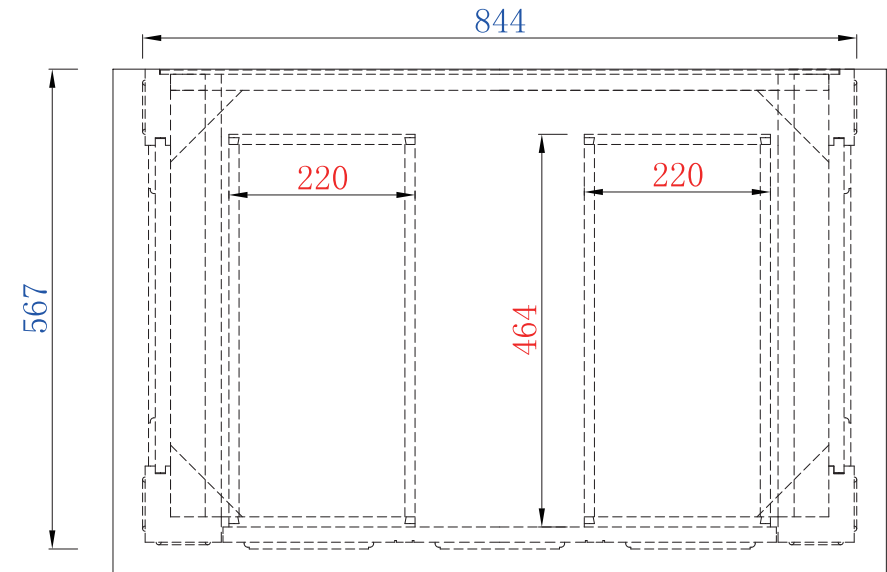

914mm

Item Number:

- 160-V36-ACG
- 160-V36-EG
- 160-V36-VV

JAMES MARTIN

VANITIES

Castilian 914mm Cabinet

Diagrams with Dimensions  
page 01 of 03

NOTE ONE: Countertops are not shown in these diagrams. (Cabinet Only)

NOTE TWO: Wood Backsplash (Shown) is designed for the molding detail to align with sinks in James Martin's Optional Countertops.

Customers' own countertops and sinks may align differently.

Please consult our website for Countertop Diagrams: [www.jamesmartinvanities.com](http://www.jamesmartinvanities.com)

### Castilian 914mm Cabinet

Diagrams with Dimensions  
page 02 of 03

NOTE ONE: Countertops are not shown in these diagrams. (Cabinet Only)

914mm

Item Number:

160-V36-ACG  
160-V36-EG  
160-V36-VV

JAMES MARTIN

VANITIES

Castilian 914mm Cabinet

Diagrams with Dimensions  
page 03 of 03

NOTE ONE: Countertops are not shown in these diagrams. (Cabinet Only)

NOTE TWO: Wood Backsplash (Shown) is designed for the molding detail to align with sinks in James Martin's Optional Countertops.