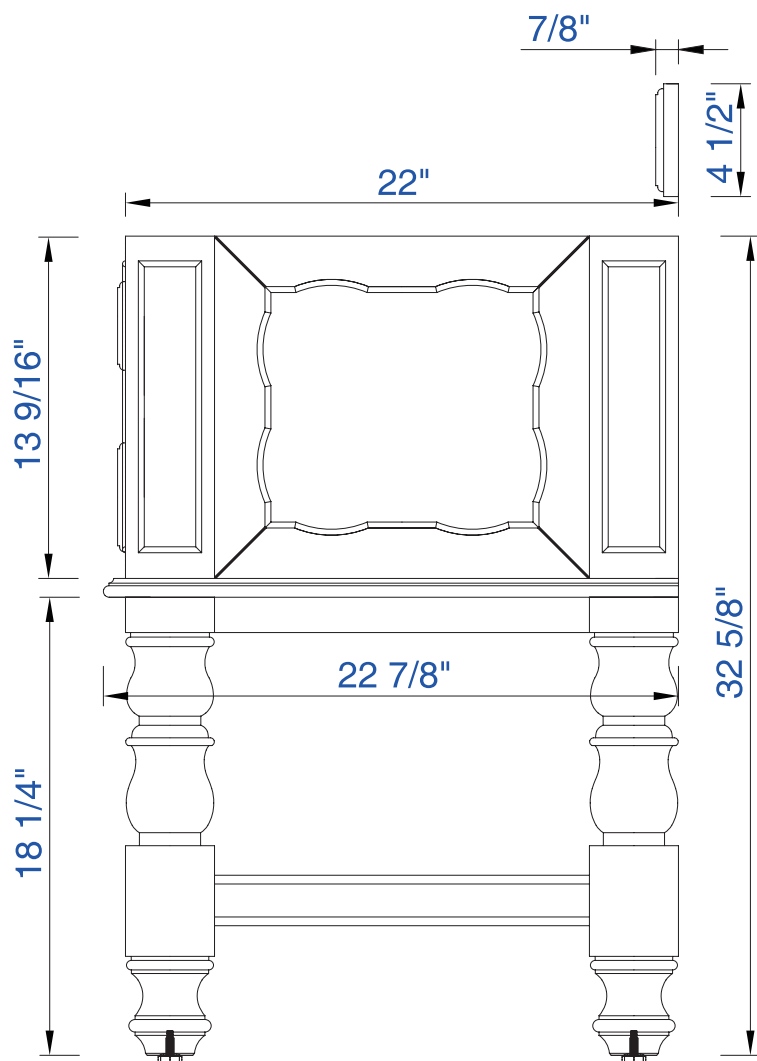

36"

Item Number:

160-V36-ACG  
160-V36-EG  
160-V36-VV

JAMES MARTIN

VANITIES

Castilian 36" Cabinet

Diagrams with Dimensions  
page 01 of 03

NOTE ONE: Countertops are not shown in these diagrams. (Cabinet Only)

36"

Item Number:

- 160-V36-ACG
- 160-V36-EG
- 160-V36-VV

JAMES MARTIN

VANITIES

Castilian 36" Cabinet

Diagrams with Dimensions  
page 02 of 03

NOTE ONE: Countertops are not shown in these diagrams. (Cabinet Only)

36"

Item Number:

160-V36-ACG  
160-V36-EG  
160-V36-VV

JAMES MARTIN

VANITIES

Castilian 36" Cabinet

Diagrams with Dimensions  
page 03 of 03

NOTE ONE: Countertops are not shown in these diagrams. (Cabinet Only)

914mm

Item Number:

- 160-V36-ACG
- 160-V36-EG
- 160-V36-VV

JAMES MARTIN

VANITIES

Castilian 914mm Cabinet

Diagrams with Dimensions  
page 01 of 03

NOTE ONE: Countertops are not shown in these diagrams. (Cabinet Only)