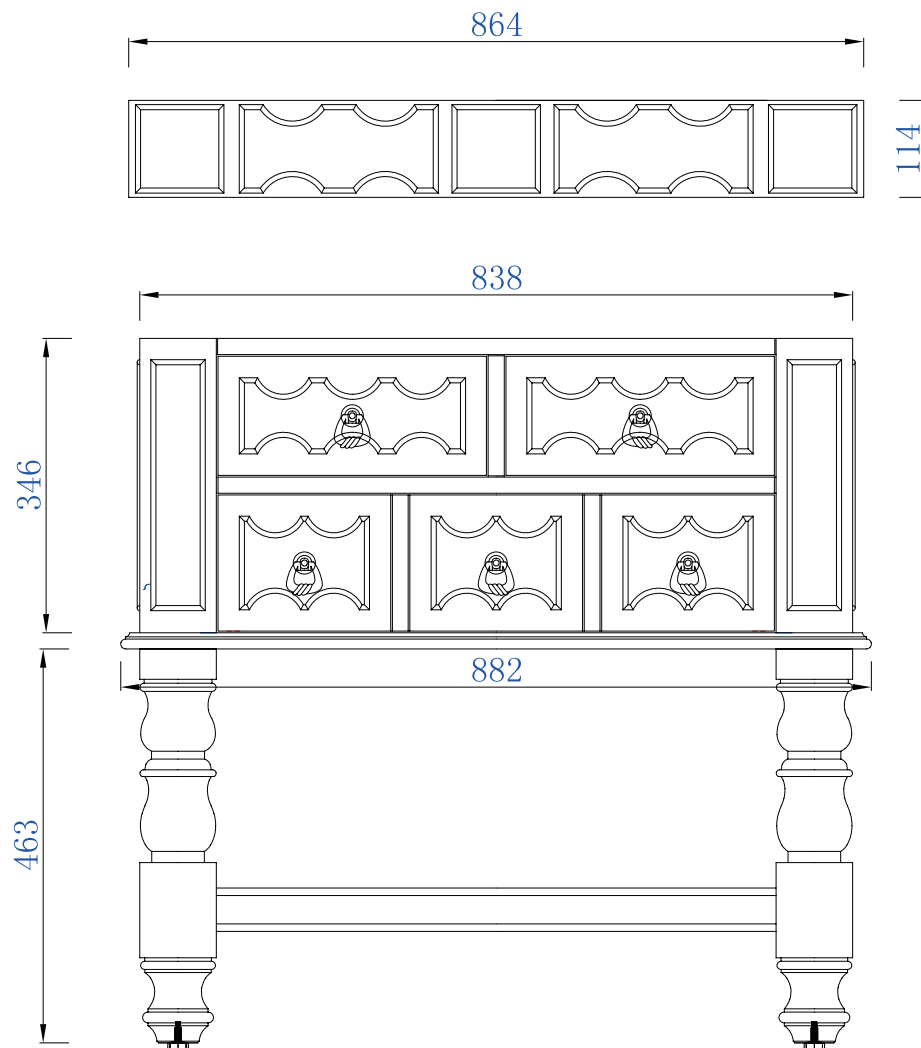

NOTE TWO: Wood Backsplash (Shown) is designed for the molding detail to align with sinks in James Martin's Optional Countertops.

Customers' own countertops and sinks may align differently.

Please consult our website for Countertop Diagrams: [www.jamesmartinvanities.com](http://www.jamesmartinvanities.com)

914mm

Item Number:

- 160-V36-ACG
- 160-V36-EG
- 160-V36-VV

JAMES MARTIN

VANITIES

Castilian 914mm Cabinet

Diagrams with Dimensions  
page 01 of 03

NOTE ONE: Countertops are not shown in these diagrams. (Cabinet Only)

### Castilian 914mm Cabinet

Diagrams with Dimensions  
page 02 of 03

NOTE ONE: Countertops are not shown in these diagrams. (Cabinet Only)

914mm

Item Number:

160-V36-ACG  
160-V36-EG  
160-V36-VV

JAMES MARTIN