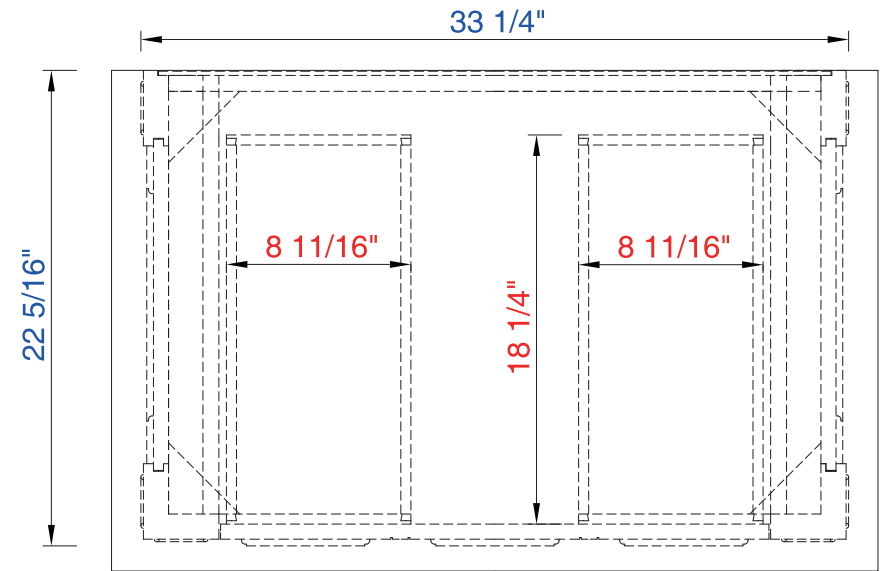

36"

Item Number:

160-V36-ACG  
160-V36-EG  
160-V36-VV

JAMES MARTIN

VANITIES

Castilian 36" Cabinet

Diagrams with Dimensions  
page 01 of 03

NOTE ONE: Countertops are not shown in these diagrams. (Cabinet Only)

36"

Item Number:

- 160-V36-ACG
- 160-V36-EG
- 160-V36-VV

JAMES MARTIN

VANITIES

Castilian 36" Cabinet

Diagrams with Dimensions  
page 02 of 03

NOTE ONE: Countertops are not shown in these diagrams. (Cabinet Only)

36"

Item Number:

160-V36-ACG  
160-V36-EG  
160-V36-VV

JAMES MARTIN

VANITIES

Castilian 36" Cabinet

Diagrams with Dimensions  
page 03 of 03

NOTE ONE: Countertops are not shown in these diagrams. (Cabinet Only)

914mm

Item Number:

- 160-V36-ACG
- 160-V36-EG
- 160-V36-VV

JAMES MARTIN

VANITIES

Castilian 914mm Cabinet

Diagrams with Dimensions  
page 01 of 03

NOTE ONE: Countertops are not shown in these diagrams. (Cabinet Only)