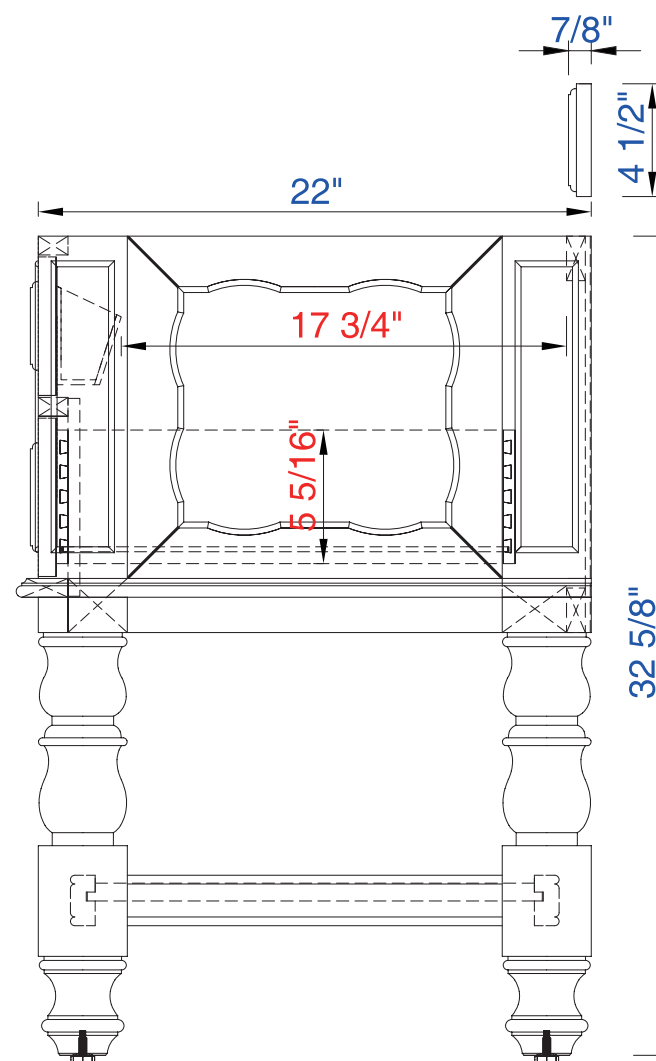

36"

Item Number:

- 160-V36-ACG
- 160-V36-EG
- 160-V36-VV

JAMES MARTIN

VANITIES

Castilian 36" Cabinet

Diagrams with Dimensions  
page 02 of 03

NOTE ONE: Countertops are not shown in these diagrams. (Cabinet Only)

36"

Item Number:

160-V36-ACG  
160-V36-EG  
160-V36-VV

JAMES MARTIN

VANITIES

Castilian 36" Cabinet

Diagrams with Dimensions  
page 03 of 03

NOTE ONE: Countertops are not shown in these diagrams. (Cabinet Only)

914mm

Item Number:

- 160-V36-ACG
- 160-V36-EG
- 160-V36-VV

JAMES MARTIN

VANITIES

Castilian 914mm Cabinet

Diagrams with Dimensions  
page 01 of 03

NOTE ONE: Countertops are not shown in these diagrams. (Cabinet Only)

### Castilian 914mm Cabinet

Diagrams with Dimensions  
page 02 of 03

NOTE ONE: Countertops are not shown in these diagrams. (Cabinet Only)

914mm

Item Number:

160-V36-ACG  
160-V36-EG  
160-V36-VV

JAMES MARTIN