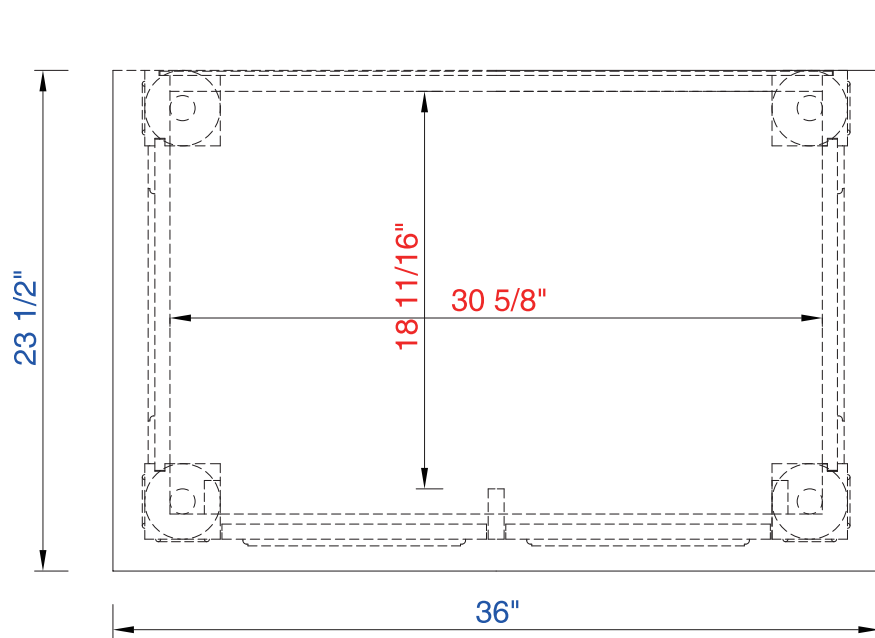

36"

Item Number:

160-V36-ACG  
160-V36-EG  
160-V36-VV

JAMES MARTIN

VANITIES

Castilian 36" Cabinet

Diagrams with Dimensions  
page 01 of 03

NOTE ONE: Countertops are not shown in these diagrams. (Cabinet Only)

36"

Item Number:

- 160-V36-ACG
- 160-V36-EG
- 160-V36-VV

JAMES MARTIN

VANITIES

Castilian 36" Cabinet

Diagrams with Dimensions  
page 02 of 03

NOTE ONE: Countertops are not shown in these diagrams. (Cabinet Only)

36"

Item Number:

160-V36-ACG  
160-V36-EG  
160-V36-VV

JAMES MARTIN

VANITIES

Castilian 36" Cabinet

Diagrams with Dimensions  
page 03 of 03

NOTE ONE: Countertops are not shown in these diagrams. (Cabinet Only)

### Castilian 914mm Cabinet

Diagrams with Dimensions  
page 02 of 03

NOTE ONE: Countertops are not shown in these diagrams. (Cabinet Only)

914mm

Item Number:

160-V36-ACG  
160-V36-EG  
160-V36-VV

JAMES MARTIN