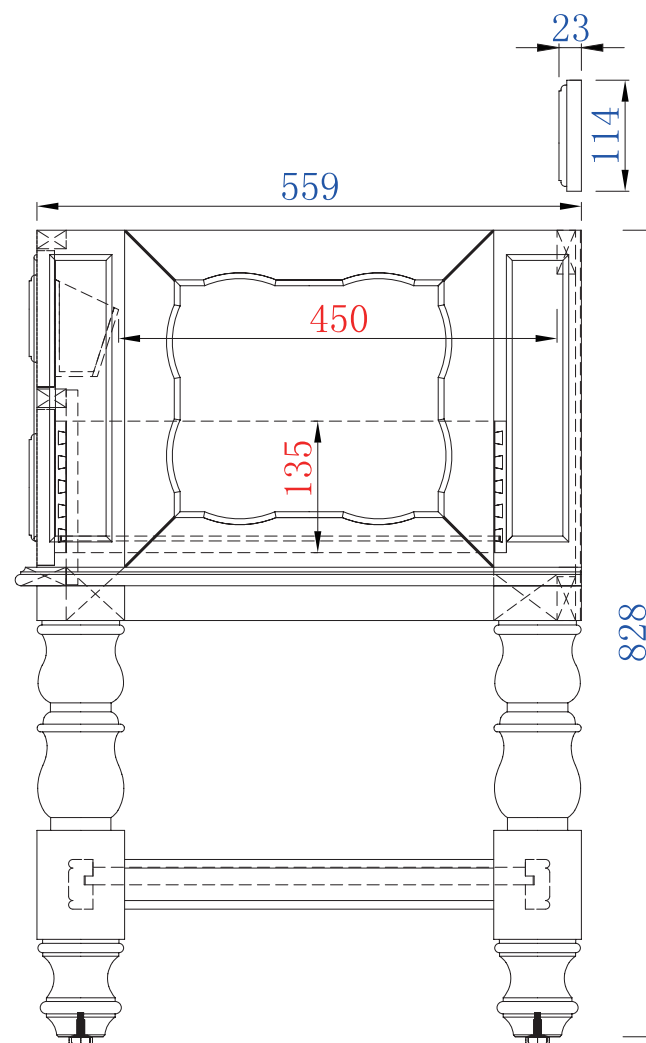

36"

Item Number:

160-V36-ACG  
160-V36-EG  
160-V36-VV

JAMES MARTIN

VANITIES

Castilian 36" Cabinet

Diagrams with Dimensions  
page 03 of 03

NOTE ONE: Countertops are not shown in these diagrams. (Cabinet Only)

914mm

Item Number:

- 160-V36-ACG
- 160-V36-EG
- 160-V36-VV

JAMES MARTIN

VANITIES

Castilian 914mm Cabinet

Diagrams with Dimensions  
page 01 of 03

NOTE ONE: Countertops are not shown in these diagrams. (Cabinet Only)

### Castilian 914mm Cabinet

Diagrams with Dimensions  
page 02 of 03

NOTE ONE: Countertops are not shown in these diagrams. (Cabinet Only)

914mm

Item Number:

160-V36-ACG  
160-V36-EG  
160-V36-VV

JAMES MARTIN

VANITIES

Castilian 914mm Cabinet

Diagrams with Dimensions  
page 03 of 03

NOTE ONE: Countertops are not shown in these diagrams. (Cabinet Only)

NOTE TWO: Wood Backsplash (Shown) is designed for the molding detail to align with sinks in James Martin's Optional Countertops.