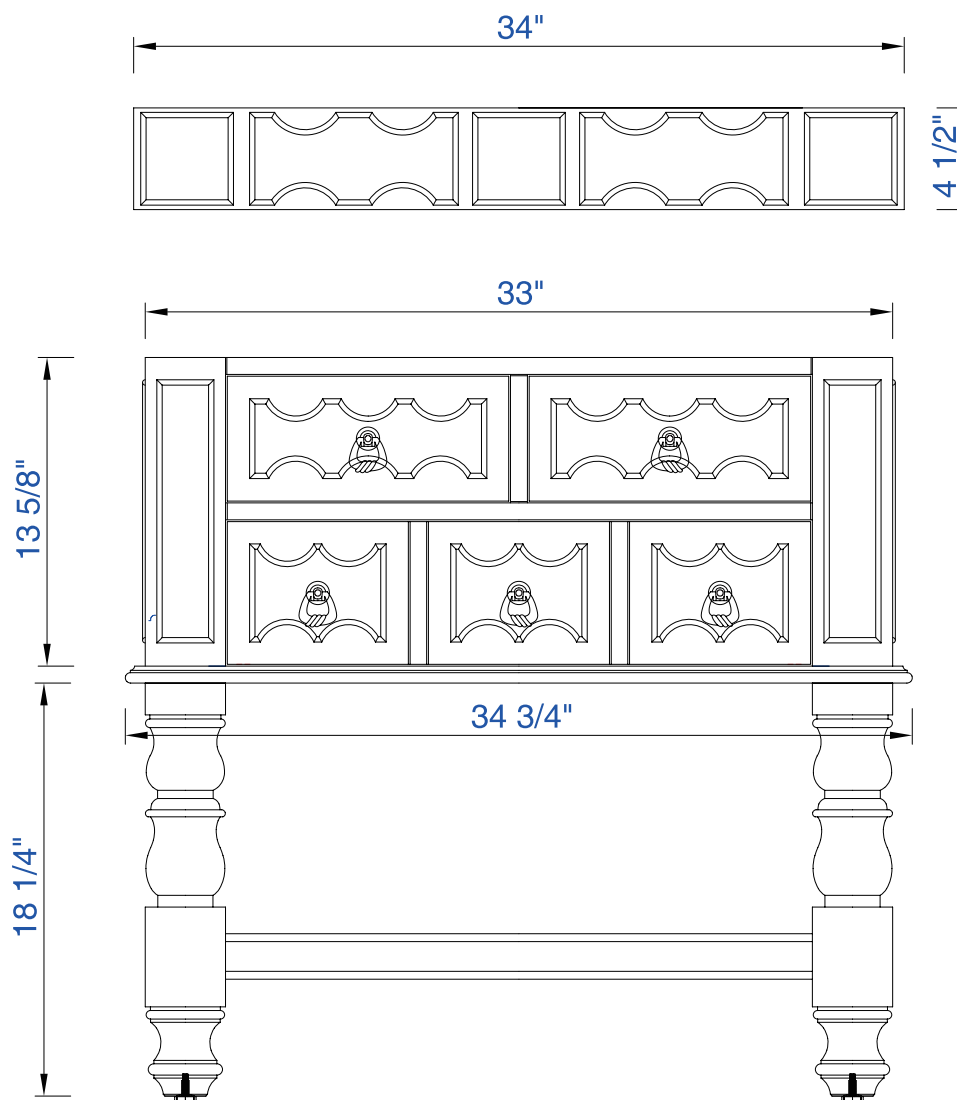

36"

Item Number:

160-V36-ACG  
160-V36-EG  
160-V36-VV

JAMES MARTIN

VANITIES

Castilian 36" Cabinet

Diagrams with Dimensions  
page 01 of 03

NOTE ONE: Countertops are not shown in these diagrams. (Cabinet Only)

36"

Item Number:

- 160-V36-ACG
- 160-V36-EG
- 160-V36-VV

JAMES MARTIN

VANITIES

Castilian 36" Cabinet

Diagrams with Dimensions  
page 02 of 03

NOTE ONE: Countertops are not shown in these diagrams. (Cabinet Only)

36"

Item Number:

160-V36-ACG  
160-V36-EG  
160-V36-VV

JAMES MARTIN

VANITIES

Castilian 36" Cabinet

Diagrams with Dimensions  
page 03 of 03

NOTE ONE: Countertops are not shown in these diagrams. (Cabinet Only)

### Castilian 914mm Cabinet

Diagrams with Dimensions  
page 02 of 03

NOTE ONE: Countertops are not shown in these diagrams. (Cabinet Only)

914mm

Item Number:

160-V36-ACG  
160-V36-EG  
160-V36-VV

JAMES MARTIN