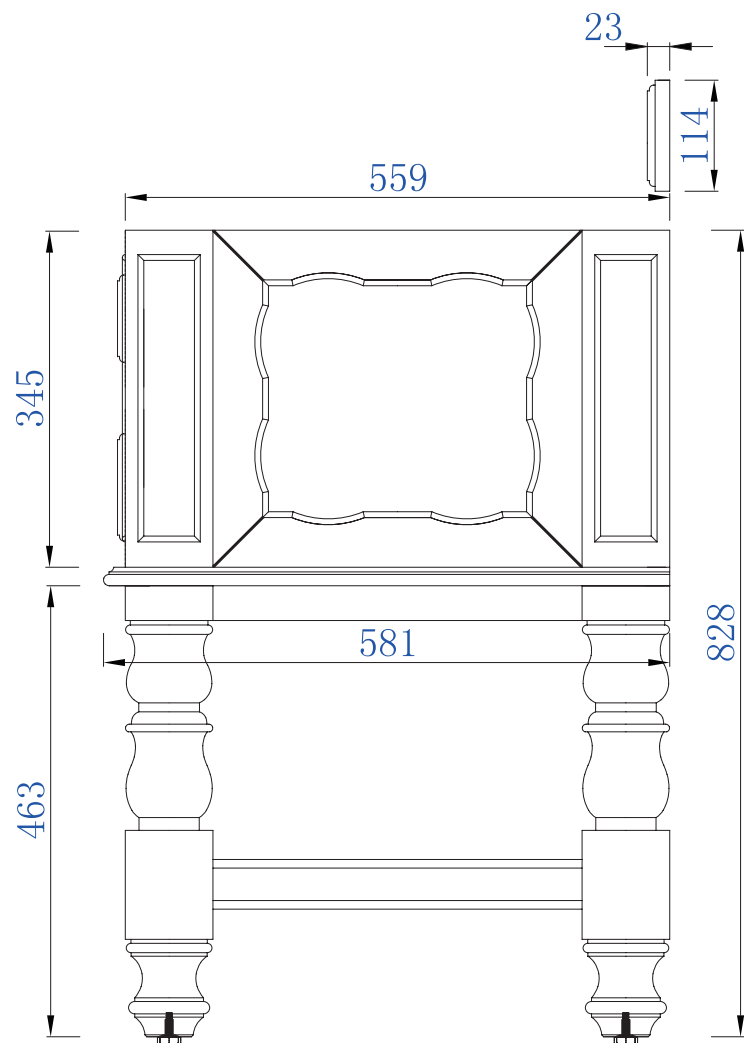

36"

Item Number:

160-V36-ACG  
160-V36-EG  
160-V36-VV

JAMES MARTIN

VANITIES

Castilian 36" Cabinet

Diagrams with Dimensions  
page 01 of 03

NOTE ONE: Countertops are not shown in these diagrams. (Cabinet Only)

914mm

Item Number:

- 160-V36-ACG
- 160-V36-EG
- 160-V36-VV

JAMES MARTIN

VANITIES

Castilian 914mm Cabinet

Diagrams with Dimensions  
page 01 of 03

NOTE ONE: Countertops are not shown in these diagrams. (Cabinet Only)

### Castilian 914mm Cabinet

Diagrams with Dimensions  
page 02 of 03

NOTE ONE: Countertops are not shown in these diagrams. (Cabinet Only)

914mm

Item Number:

160-V36-ACG  
160-V36-EG  
160-V36-VV

JAMES MARTIN

VANITIES

Castilian 914mm Cabinet

Diagrams with Dimensions  
page 03 of 03

NOTE ONE: Countertops are not shown in these diagrams. (Cabinet Only)

NOTE TWO: Wood Backsplash (Shown) is designed for the molding detail to align with sinks in James Martin's Optional Countertops.